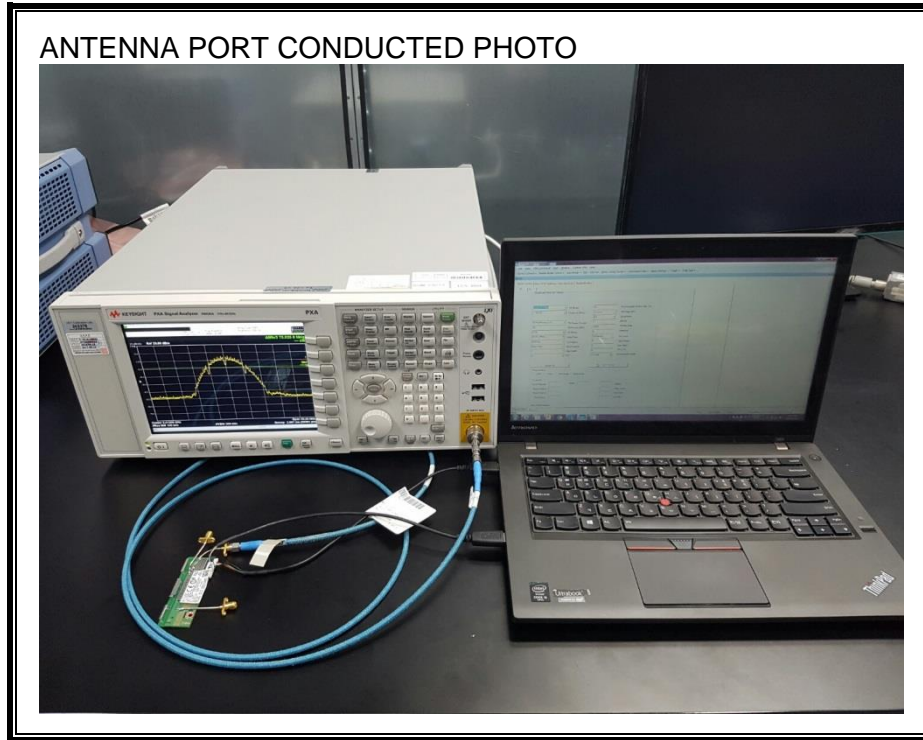

#### ANTENNA PORT CONDUCTED RF MEASUREMENT SETUP

**RADIATED RF MEASUREMENT SETUP (BELOW 1 GHz)**

**RADIATED RF MEASUREMENT SETUP (ABOVE 1 GHz)**

**RADIATED RF MEASUREMENT SETUP FOR PORTABLE CONFIGURATION**

Z-AXIS FRONT PHOTO

**POWERLINE CONDUCTED EMISSIONS MEASUREMENT SETUP**

**END OF REPORT**