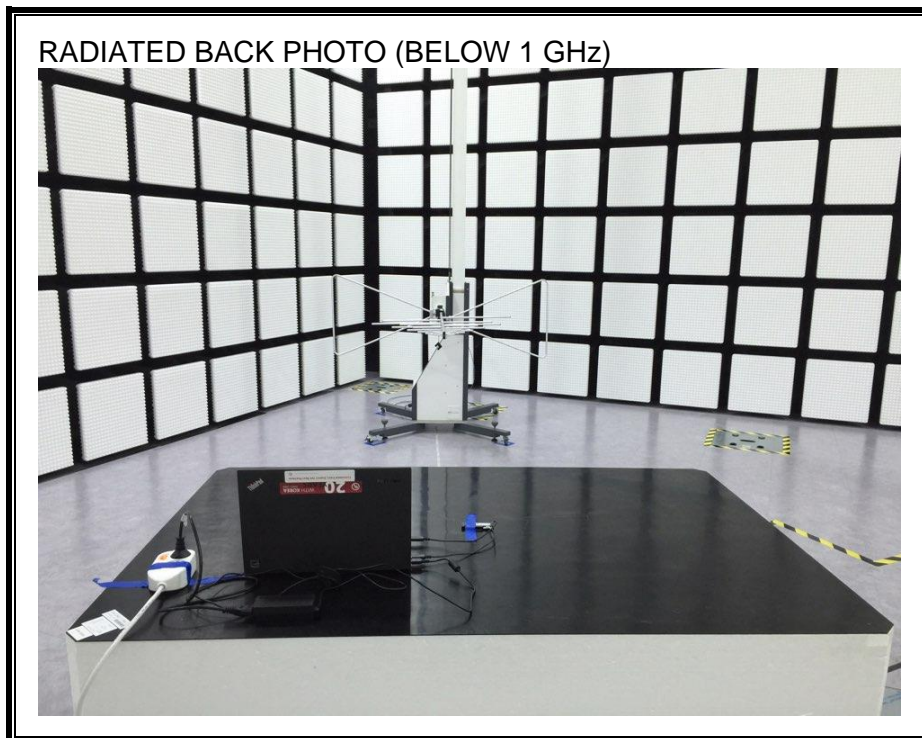

#### ANTENNA PORT CONDUCTED RF MEASUREMENT SETUP

**RADIATED RF MEASUREMENT SETUP (BELOW 1 GHz)**

**RADIATED RF MEASUREMENT SETUP (ABOVE 1 GHz)**

**RADIATED RF MEASUREMENT SETUP FOR PORTABLE CONFIGURATION**

Z-AXIS FRONT PHOTO

**POWERLINE CONDUCTED EMISSIONS MEASUREMENT SETUP**

**END OF REPORT**