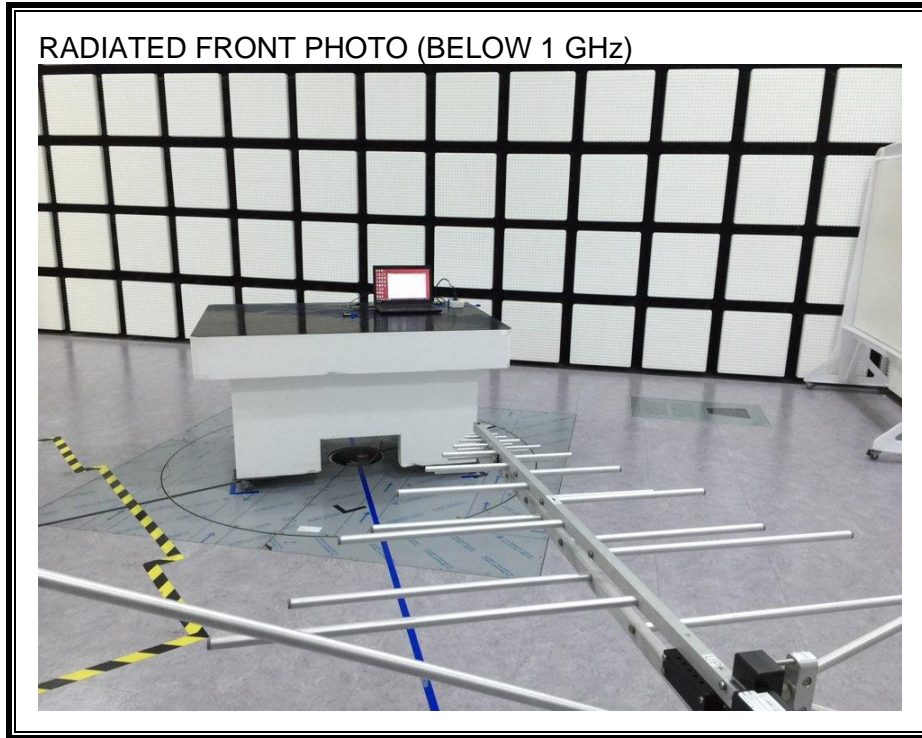

#### ANTENNA PORT CONDUCTED RF MEASUREMENT SETUP

**RADIATED RF MEASUREMENT SETUP (BELOW 1 GHz)**

**RADIATED RF MEASUREMENT SETUP (ABOVE 1 GHz)**

**RADIATED RF MEASUREMENT SETUP FOR PORTABLE CONFIGURATION**

Z-AXIS FRONT PHOTO

**POWERLINE CONDUCTED EMISSIONS MEASUREMENT SETUP**

**END OF REPORT**