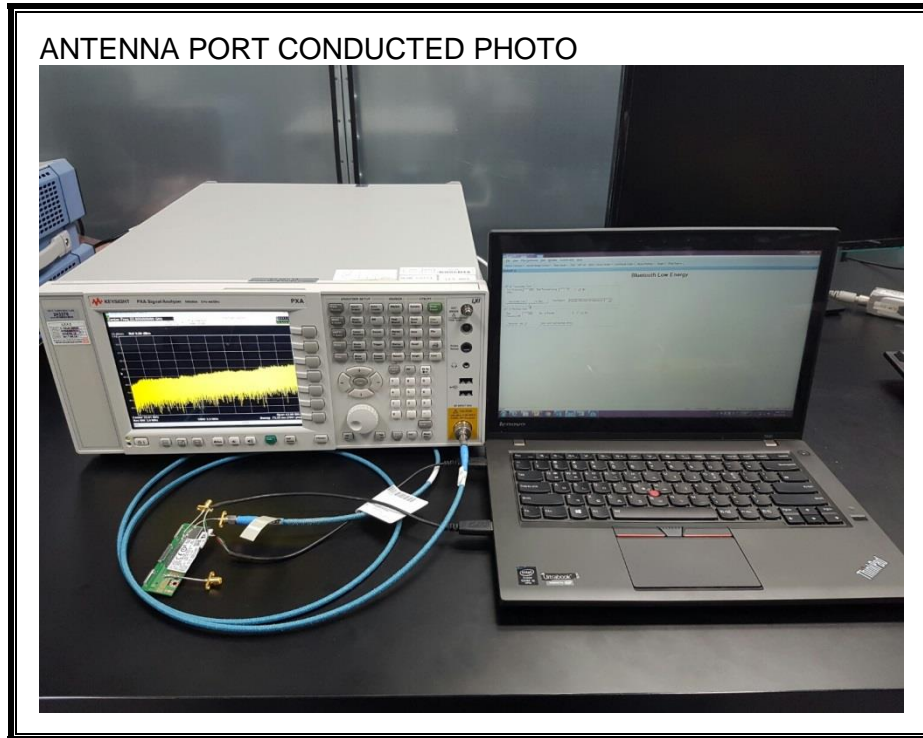

13. SETUP PHOTOS

ANTENNA PORT CONDUCTED RF MEASUREMENT SETUP

RADIATED RF MEASUREMENT SETUP (BELOW 1 GHz)

RADIATED RF MEASUREMENT SETUP (ABOVE 1 GHz)

RADIATED RF MEASUREMENT SETUP FOR PORTABLE CONFIGURATION

POWERLINE CONDUCTED EMISSIONS MEASUREMENT SETUP

END OF REPORT

Page 53 of 53