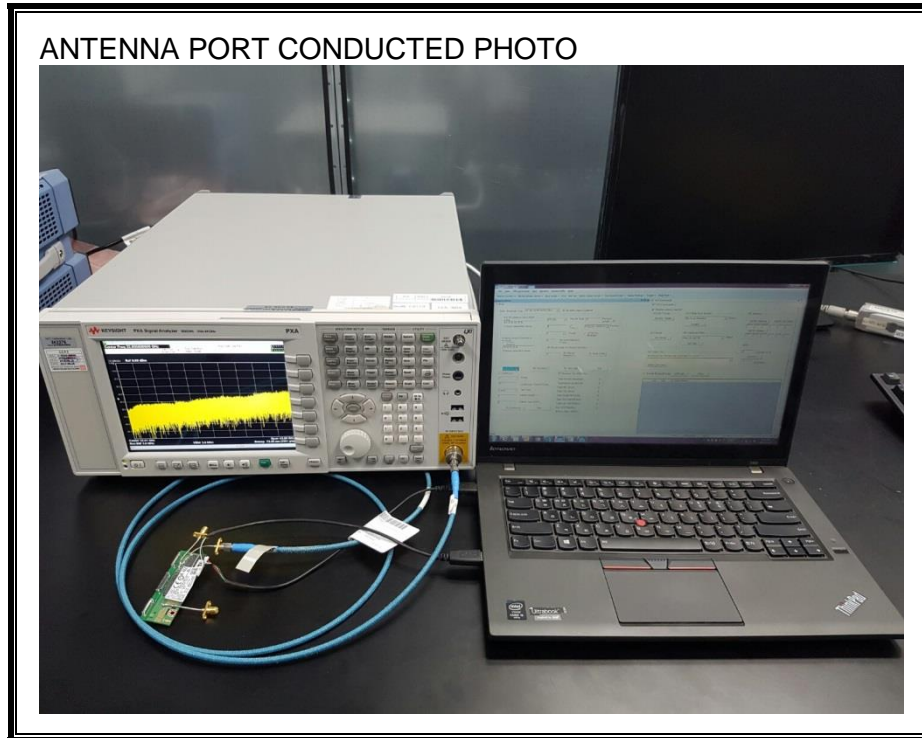

11. SETUP PHOTOS

ANTENNA PORT CONDUCTED RF MEASUREMENT SETUP

RADIATED RF MEASUREMENT SETUP (BELOW 1 GHz)

RADIATED RF MEASUREMENT SETUP (ABOVE 1 GHz)

RADIATED RF MEASUREMENT SETUP FOR PORTABLE CONFIGURATION

POWERLINE CONDUCTED EMISSIONS MEASUREMENT SETUP

END OF REPORT

Page 78 of 78