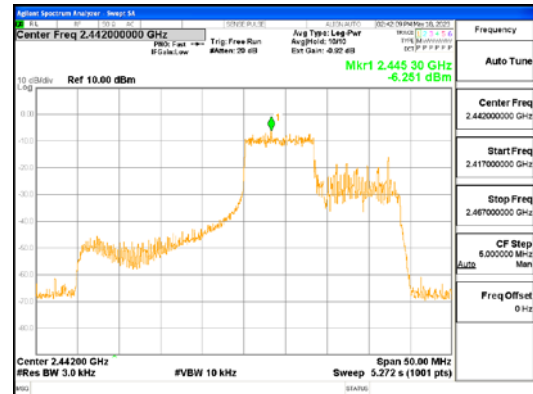

CTK Co., Ltd.
(Ho-dong), 113, Yejik-ro, Cheoin-gu,
Yongin-si, Gyeonggi-do, Korea
Tel: +82-31-339-9970
Fax: +82-31-624-9501

Report No.:
CTK-2023-01325
Page (77) / (155) Pages

ANT L, 802.11ax_HE40_106T_Mid