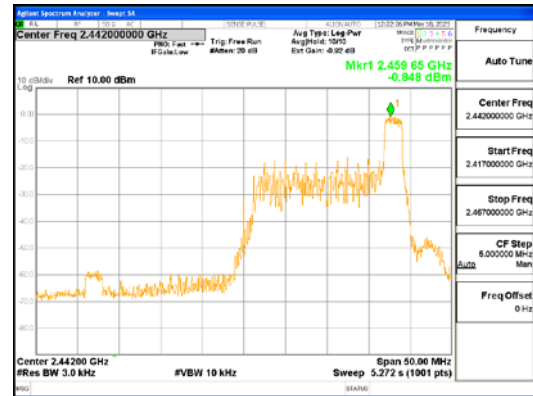

CTK Co., Ltd.
(Ho-dong), 113, Yejik-ro, Cheoin-gu,
Yongin-si, Gyeonggi-do, Korea
Tel: +82-31-339-9970
Fax: +82-31-624-9501

Report No.:
CTK-2023-01325
Page (72) / (155) Pages

ANT L, 802.11ax_HE40_26T_High