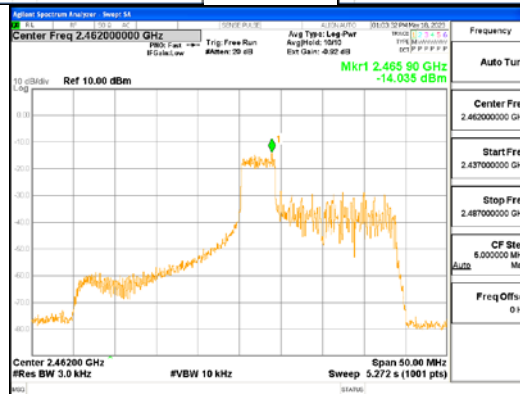

CTK Co., Ltd.
(Ho-dong), 113, Yejik-ro, Cheoin-gu,
Yongin-si, Gyeonggi-do, Korea
Tel: +82-31-339-9970
Fax: +82-31-624-9501

Report No.:
CTK-2023-01325
Page (74) / (155) Pages

ANT L, 802.11ax_HE40_52T_Mid