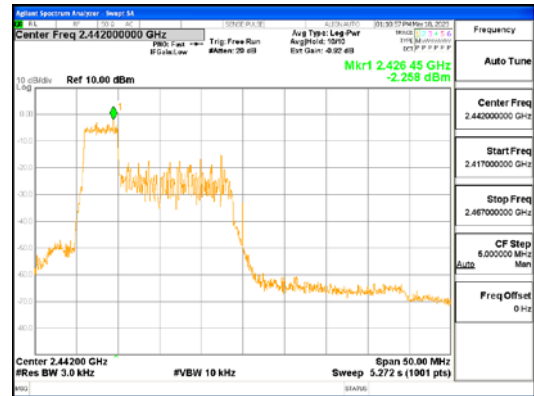

CTK Co., Ltd.
(Ho-dong), 113, Yejik-ro, Cheoin-gu,
Yongin-si, Gyeonggi-do, Korea
Tel: +82-31-339-9970
Fax: +82-31-624-9501

Report No.:
CTK-2023-01325
Page (73) / (155) Pages

ANT L, 802.11ax_HE40_52T_Low