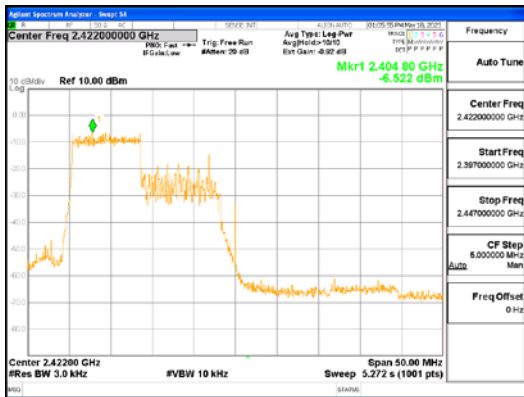

ANT R, 802.11ax_HE40_106T_Low