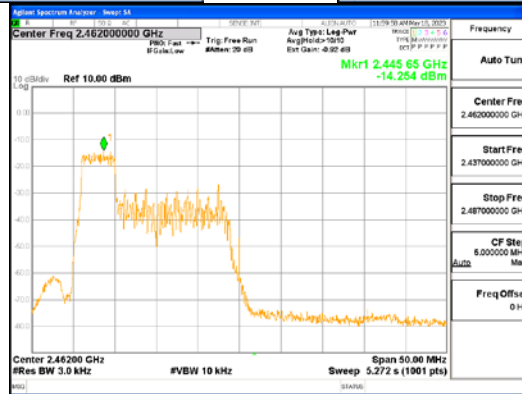

ANT R, 802.11ax_HE40_52T_Low