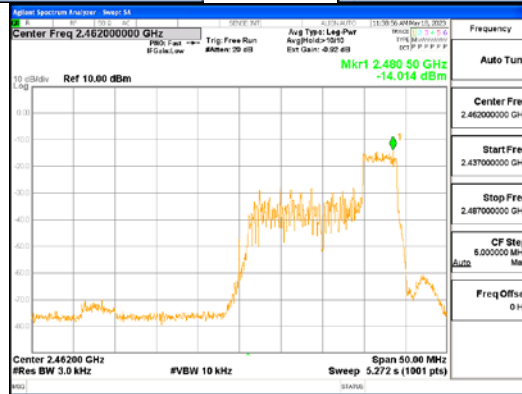

ANT R, 802.11ax_HE40_52T_High