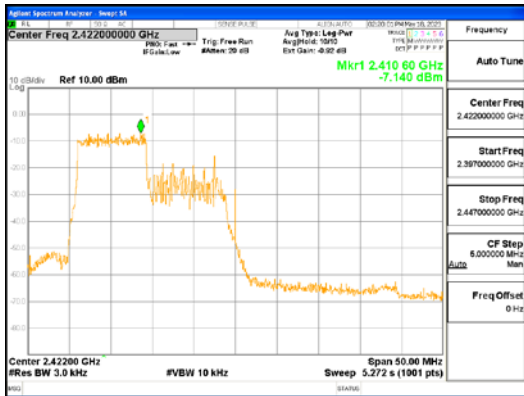

CTK Co., Ltd.
(Ho-dong), 113, Yejik-ro, Cheoin-gu,
Yongin-si, Gyeonggi-do, Korea
Tel: +82-31-339-9970
Fax: +82-31-624-9501

Report No.:
CTK-2023-01325
Page (76) / (155) Pages

ANT L, 802.11ax_HE40_106T_Low