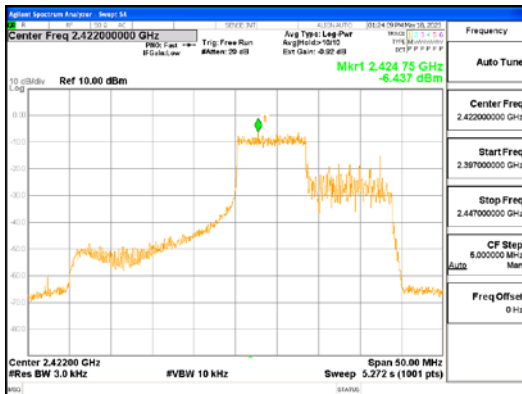

ANT R, 802.11ax_HE40_106T_Mid