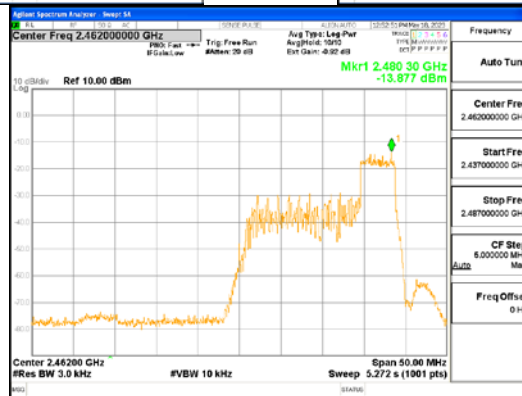

CTK Co., Ltd.
(Ho-dong), 113, Yejik-ro, Cheoin-gu,
Yongin-si, Gyeonggi-do, Korea
Tel: +82-31-339-9970
Fax: +82-31-624-9501

Report No.:
CTK-2023-01325
Page (75) / (155) Pages

ANT L, 802.11ax_HE40_52T_High