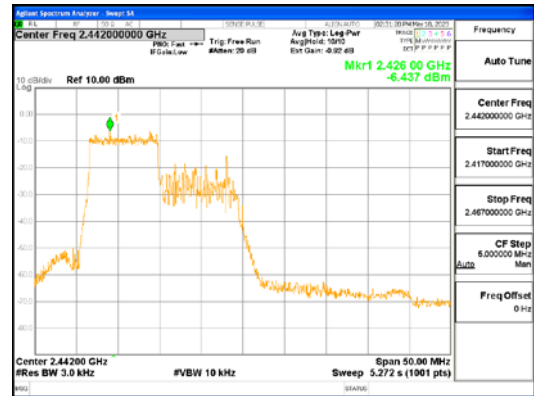

CTK Co., Ltd.
(Ho-dong), 113, Yejik-ro, Cheoin-gu,
Yongin-si, Gyeonggi-do, Korea
Tel: +82-31-339-9970
Fax: +82-31-624-9501

Report No.:
CTK-2023-01325
Page (76) / (155) Pages

ANT L, 802.11ax_HE40_106T_Low