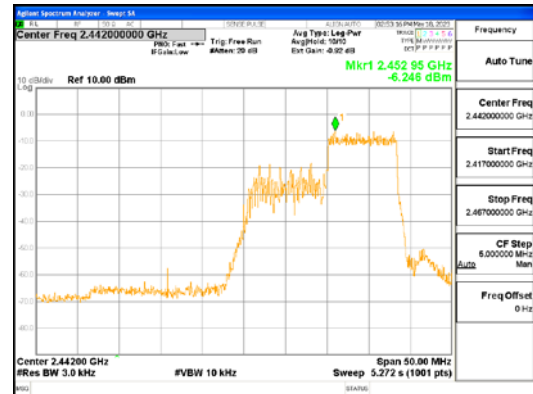

CTK Co., Ltd.
(Ho-dong), 113, Yejik-ro, Cheoin-gu,
Yongin-si, Gyeonggi-do, Korea
Tel: +82-31-339-9970
Fax: +82-31-624-9501

Report No.:
CTK-2023-01325
Page (78) / (155) Pages

ANT L, 802.11ax_HE40_106T_High