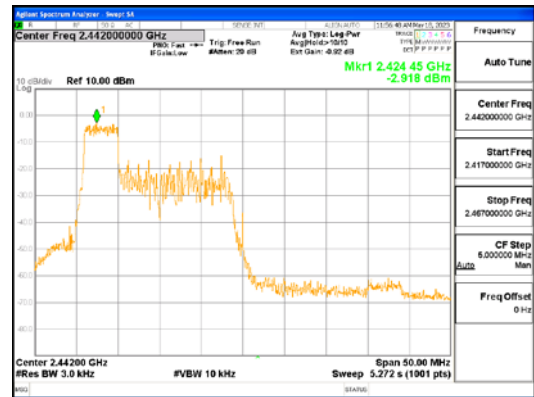

ANT R, 802.11ax_HE40_52T_Low