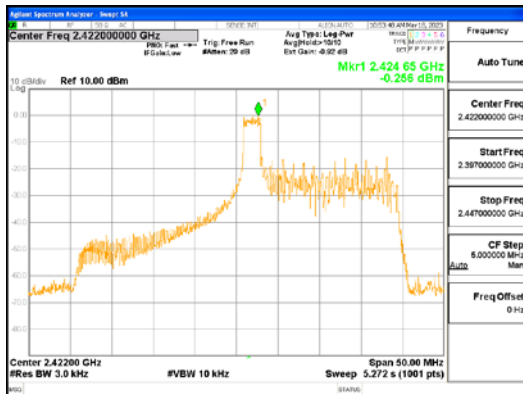

ANT R, 802.11ax_HE40_26T_Mid