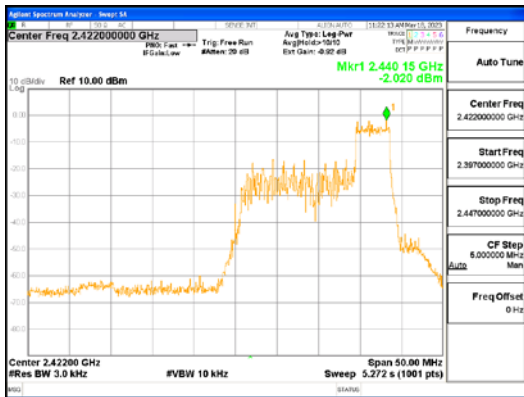

ANT R, 802.11ax_HE40_52T_High