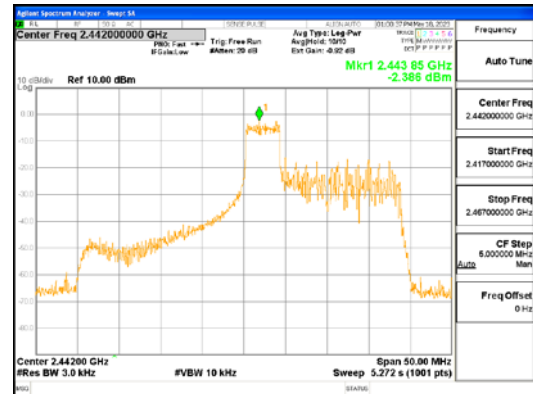

CTK Co., Ltd.
(Ho-dong), 113, Yejik-ro, Cheoin-gu,
Yongin-si, Gyeonggi-do, Korea
Tel: +82-31-339-9970
Fax: +82-31-624-9501

Report No.:
CTK-2023-01325
Page (74) / (155) Pages

ANT L, 802.11ax_HE40_52T_Mid