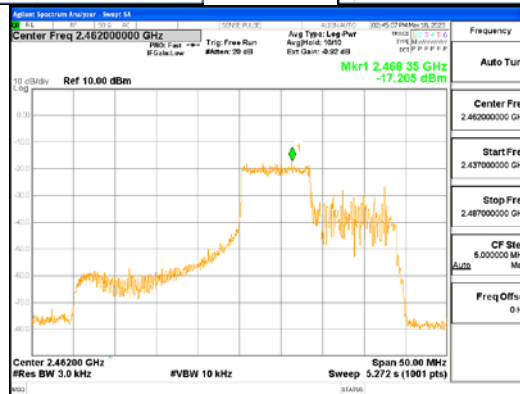

CTK Co., Ltd.
(Ho-dong), 113, Yejik-ro, Cheoin-gu,
Yongin-si, Gyeonggi-do, Korea
Tel: +82-31-339-9970
Fax: +82-31-624-9501

Report No.:
CTK-2023-01325
Page (77) / (155) Pages

ANT L, 802.11ax_HE40_106T_Mid