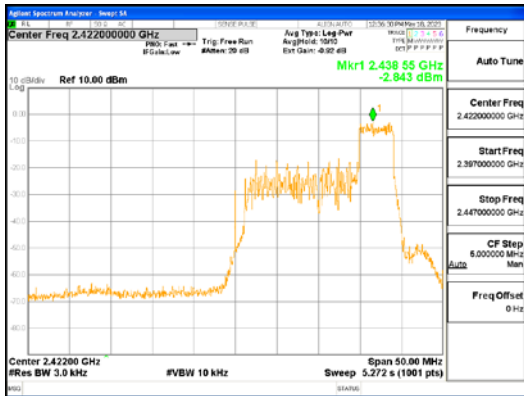

CTK Co., Ltd.
(Ho-dong), 113, Yejik-ro, Cheoin-gu,
Yongin-si, Gyeonggi-do, Korea
Tel: +82-31-339-9970
Fax: +82-31-624-9501

Report No.:
CTK-2023-01325
Page (75) / (155) Pages

ANT L, 802.11ax_HE40_52T_High