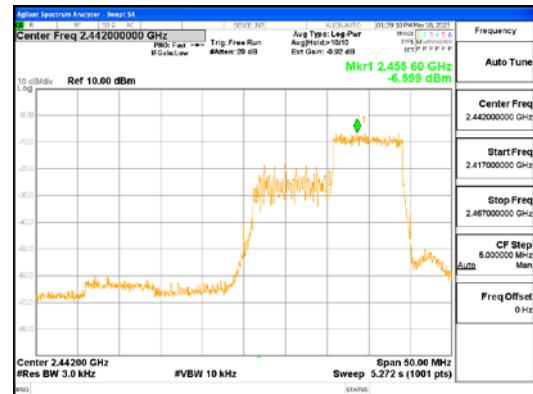

ANT R, 802.11ax_HE40_106T_High