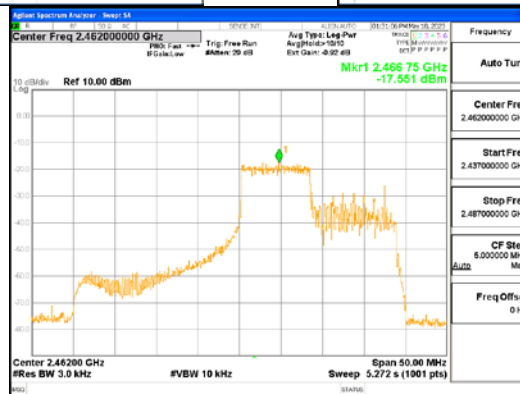

ANT R, 802.11ax_HE40_106T_Mid