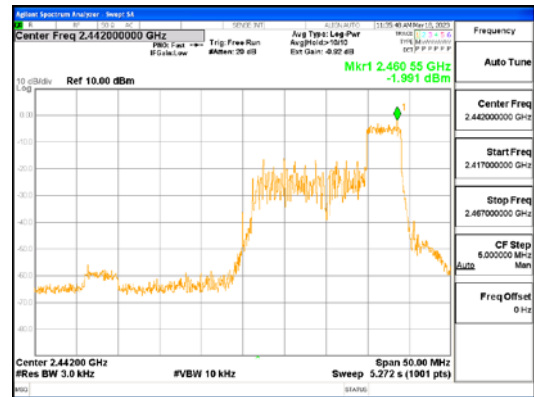

ANT R, 802.11ax_HE40_52T_High