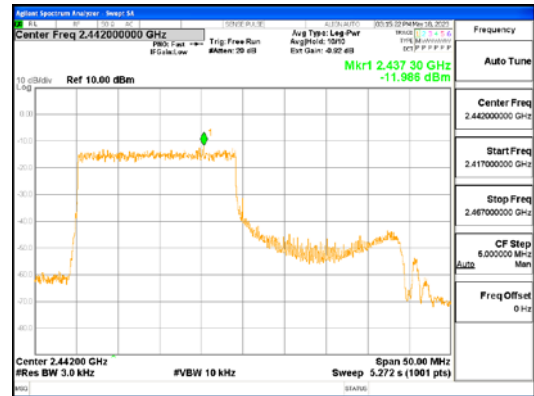

ANT L, 802.11ax_HE40_242T_Low