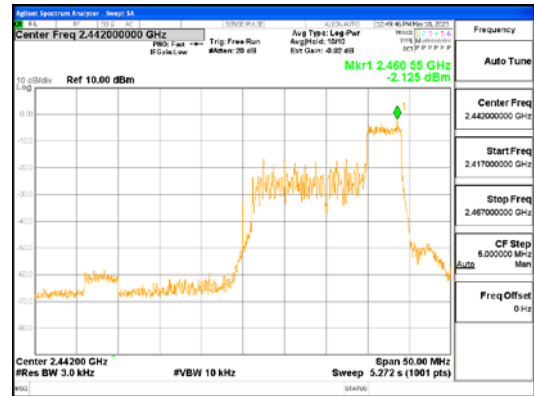

CTK Co., Ltd.
(Ho-dong), 113, Yejik-ro, Cheoin-gu,
Yongin-si, Gyeonggi-do, Korea
Tel: +82-31-339-9970
Fax: +82-31-624-9501

Report No.:
CTK-2023-01325
Page (75) / (155) Pages

ANT L, 802.11ax_HE40_52T_High