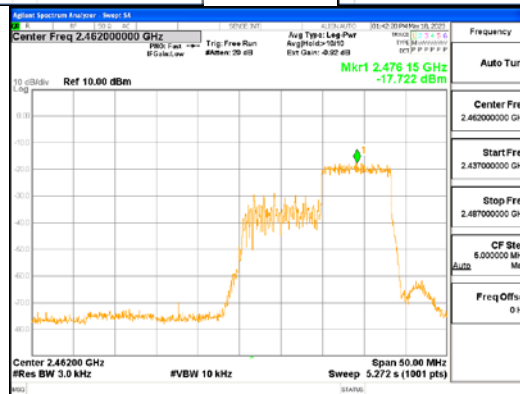

ANT R, 802.11ax_HE40_106T_High