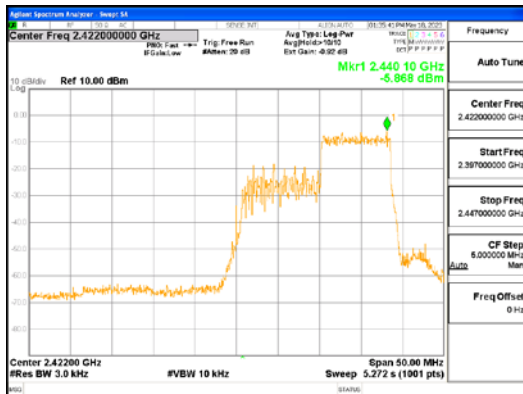

ANT R, 802.11ax_HE40_106T_High