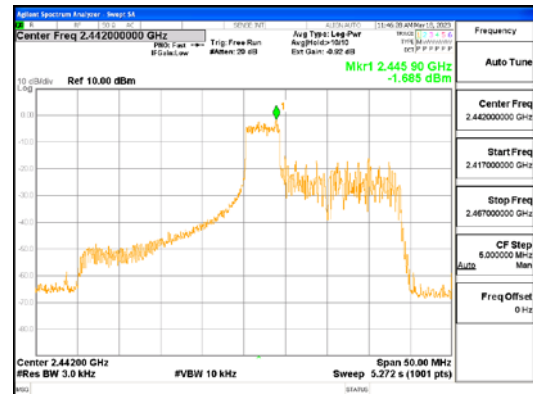

ANT R, 802.11ax_HE40_52T_Mid