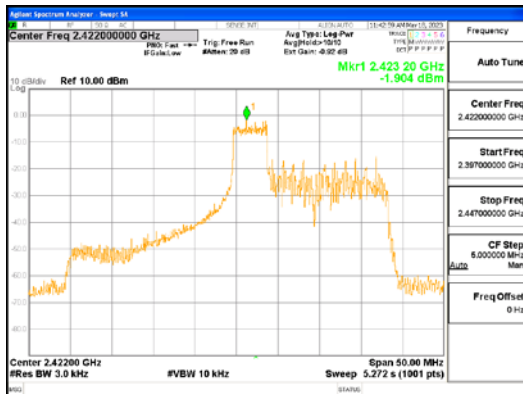

ANT R, 802.11ax_HE40_52T_Mid