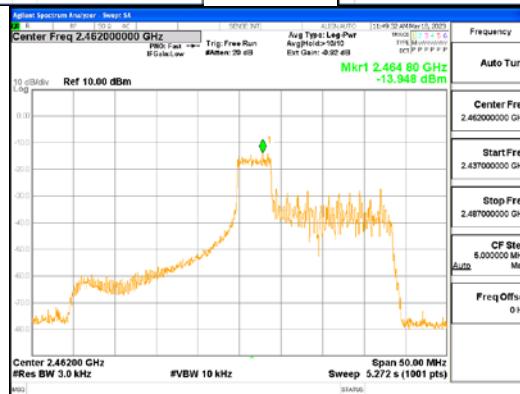

ANT R, 802.11ax_HE40_52T_Mid