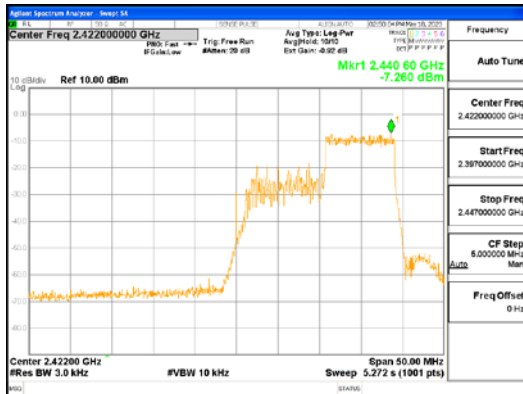

CTK Co., Ltd.
(Ho-dong), 113, Yejik-ro, Cheoin-gu,
Yongin-si, Gyeonggi-do, Korea
Tel: +82-31-339-9970
Fax: +82-31-624-9501

Report No.:
CTK-2023-01325
Page (78) / (155) Pages

ANT L, 802.11ax_HE40_106T_High