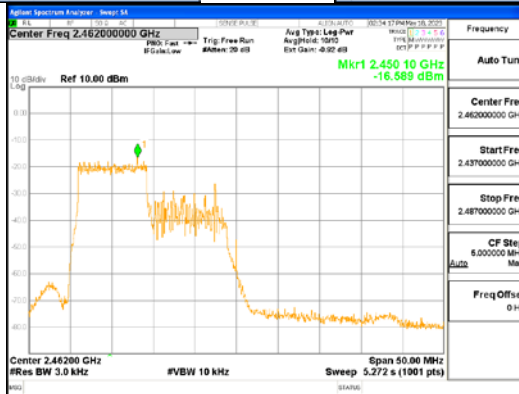

CTK Co., Ltd.
(Ho-dong), 113, Yejik-ro, Cheoin-gu,
Yongin-si, Gyeonggi-do, Korea
Tel: +82-31-339-9970
Fax: +82-31-624-9501

Report No.:
CTK-2023-01325
Page (76) / (155) Pages

ANT L, 802.11ax_HE40_106T_Low