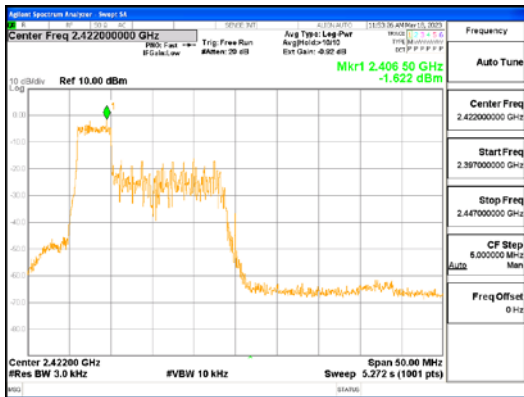

ANT R, 802.11ax_HE40_52T_Low