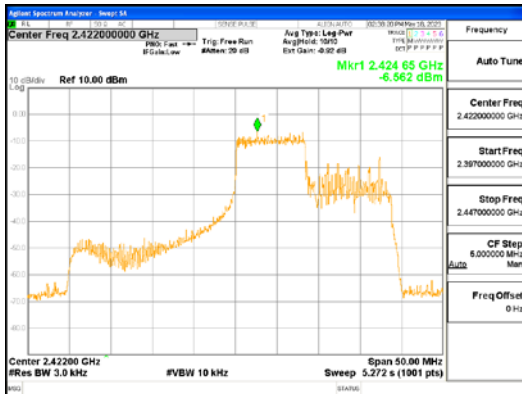

CTK Co., Ltd.
(Ho-dong), 113, Yejik-ro, Cheoin-gu,
Yongin-si, Gyeonggi-do, Korea
Tel: +82-31-339-9970
Fax: +82-31-624-9501

Report No.:
CTK-2023-01325
Page (77) / (155) Pages

ANT L, 802.11ax_HE40_106T_Mid