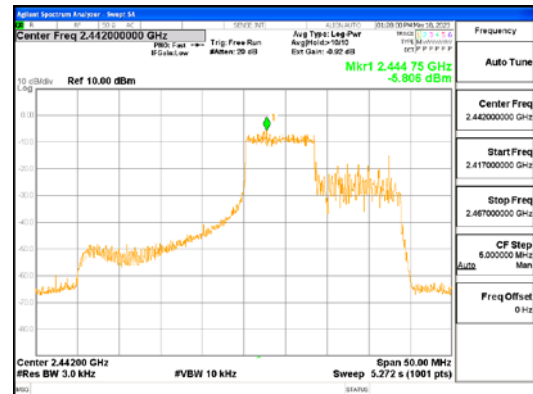

ANT R, 802.11ax_HE40_106T_Mid