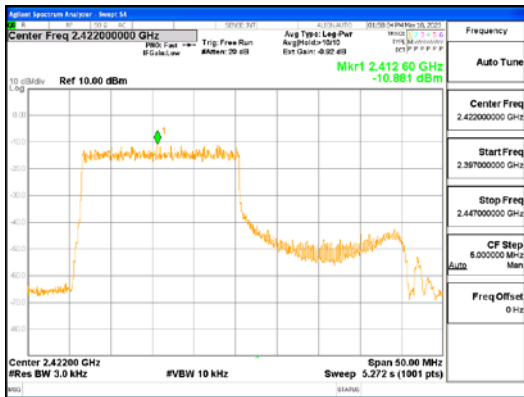

Report No.:  
 CTK-2023-01325  
 Page (78) / (155) Pages

**ANT L, 802.11ax\_HE40\_106T\_High**

**ANT R, 802.11ax\_HE40\_106T\_High**

**ANT L, 802.11ax\_HE40\_242T\_Low**

**ANT R, 802.11ax\_HE40\_242T\_Low**