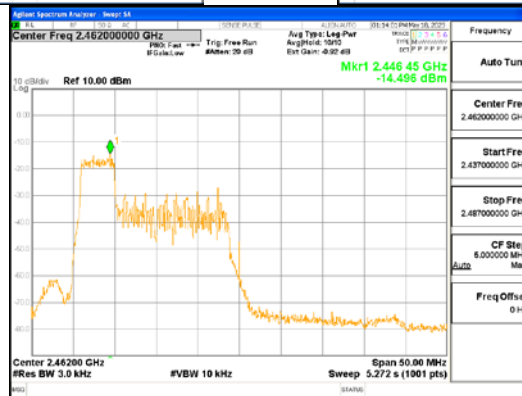

CTK Co., Ltd.
(Ho-dong), 113, Yejik-ro, Cheoin-gu,
Yongin-si, Gyeonggi-do, Korea
Tel: +82-31-339-9970
Fax: +82-31-624-9501

Report No.:
CTK-2023-01325
Page (73) / (155) Pages

ANT L, 802.11ax_HE40_52T_Low