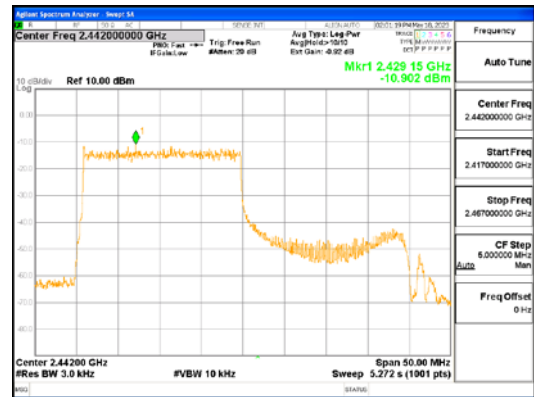

Report No.:  
 CTK-2023-01325  
 Page (78) / (155) Pages

**ANT L, 802.11ax\_HE40\_106T\_High**

**ANT R, 802.11ax\_HE40\_106T\_High**

**ANT L, 802.11ax\_HE40\_242T\_Low**

**ANT R, 802.11ax\_HE40\_242T\_Low**