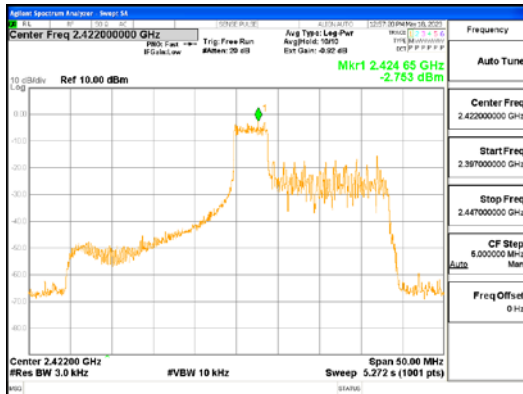

CTK Co., Ltd.
(Ho-dong), 113, Yejik-ro, Cheoin-gu,
Yongin-si, Gyeonggi-do, Korea
Tel: +82-31-339-9970
Fax: +82-31-624-9501

Report No.:
CTK-2023-01325
Page (74) / (155) Pages

ANT L, 802.11ax_HE40_52T_Mid