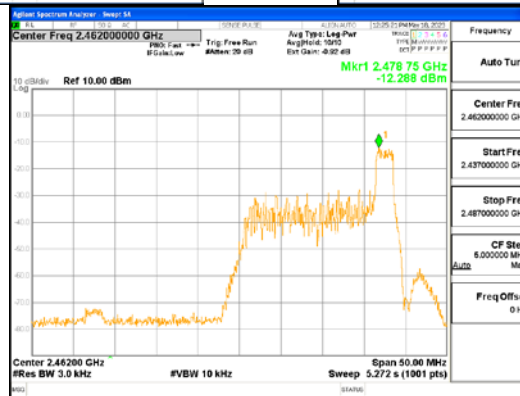

CTK Co., Ltd.
(Ho-dong), 113, Yejik-ro, Cheoin-gu,
Yongin-si, Gyeonggi-do, Korea
Tel: +82-31-339-9970
Fax: +82-31-624-9501

Report No.:
CTK-2023-01325
Page (72) / (155) Pages

ANT L, 802.11ax_HE40_26T_High