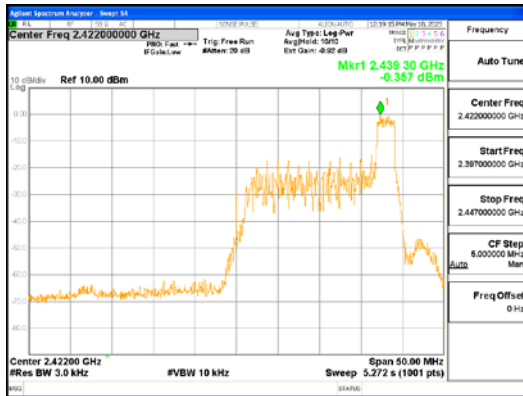

CTK Co., Ltd.
(Ho-dong), 113, Yejik-ro, Cheoin-gu,
Yongin-si, Gyeonggi-do, Korea
Tel: +82-31-339-9970
Fax: +82-31-624-9501

Report No.:
CTK-2023-01325
Page (72) / (155) Pages

ANT L, 802.11ax_HE40_26T_High