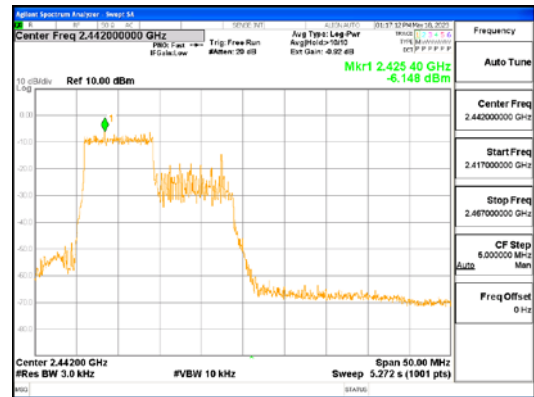

ANT R, 802.11ax_HE40_106T_Low