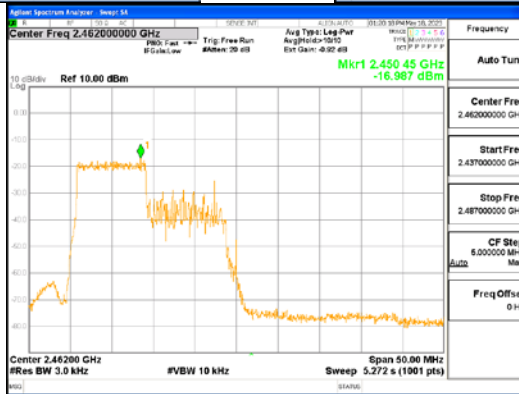

ANT R, 802.11ax_HE40_106T_Low