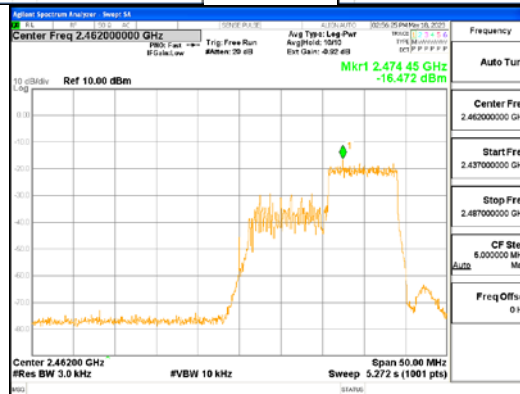

CTK Co., Ltd.
(Ho-dong), 113, Yejik-ro, Cheoin-gu,
Yongin-si, Gyeonggi-do, Korea
Tel: +82-31-339-9970
Fax: +82-31-624-9501

Report No.:
CTK-2023-01325
Page (78) / (155) Pages

ANT L, 802.11ax_HE40_106T_High