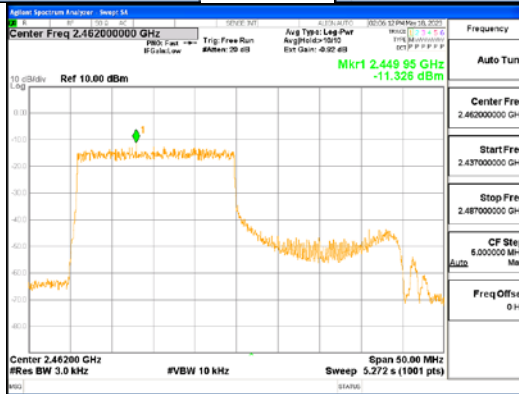

Report No.:  
 CTK-2023-01325  
 Page (78) / (155) Pages

**ANT L, 802.11ax\_HE40\_106T\_High**

**ANT R, 802.11ax\_HE40\_106T\_High**

**ANT L, 802.11ax\_HE40\_242T\_Low**

**ANT R, 802.11ax\_HE40\_242T\_Low**