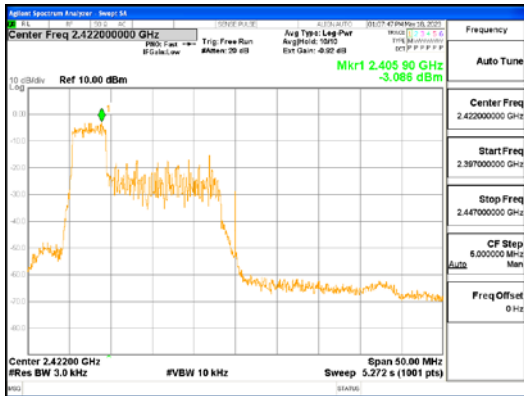

CTK Co., Ltd.
(Ho-dong), 113, Yejik-ro, Cheoin-gu,
Yongin-si, Gyeonggi-do, Korea
Tel: +82-31-339-9970
Fax: +82-31-624-9501

Report No.:
CTK-2023-01325
Page (73) / (155) Pages

ANT L, 802.11ax_HE40_52T_Low