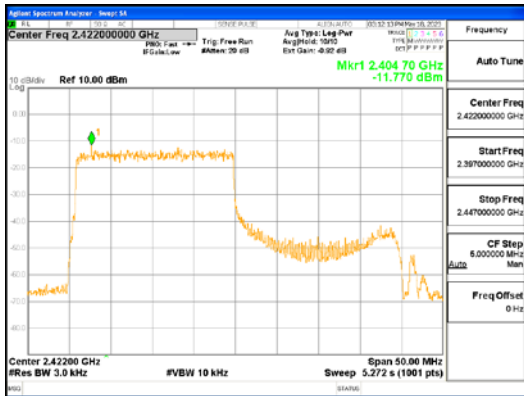

ANT L, 802.11ax_HE40_242T_Low