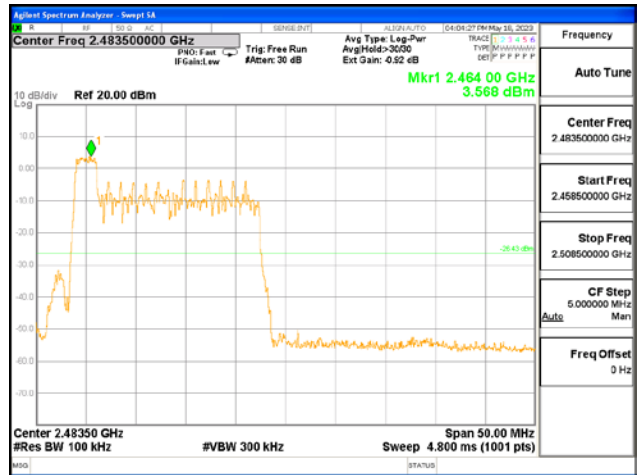

CTK Co., Ltd.
(Ho-dong), 113, Yejik-ro, Cheoin-gu,
Yongin-si, Gyeonggi-do, Korea
Tel: +82-31-339-9970
Fax: +82-31-624-9501

Report No.:
CTK-2023-01325
Page (94) / (155) Pages

ANT R, 802.11ax_HE20_26T_Low