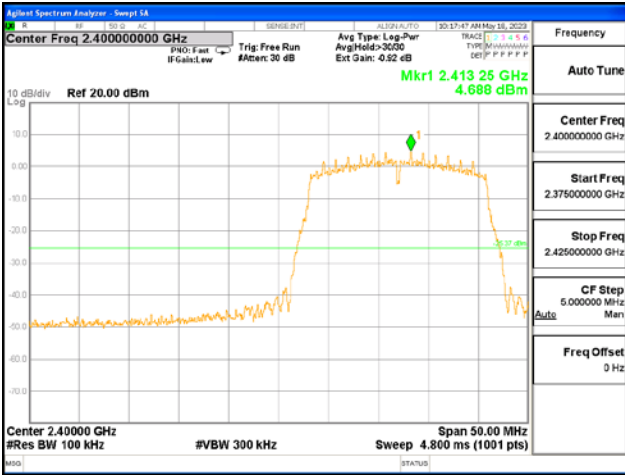

CTK Co., Ltd.
(Ho-dong), 113, Yejik-ro, Cheoin-gu,
Yongin-si, Gyeonggi-do, Korea
Tel: +82-31-339-9970
Fax: +82-31-624-9501

Report No.:
CTK-2023-01325
Page (90) / (155) Pages

ANT R, 802.11n_HT20