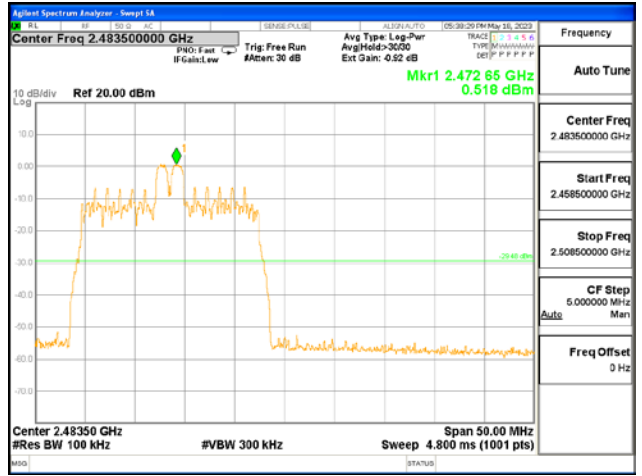

CTK Co., Ltd.
(Ho-dong), 113, Yejik-ro, Cheoin-gu,
Yongin-si, Gyeonggi-do, Korea
Tel: +82-31-339-9970
Fax: +82-31-624-9501

Report No.:
CTK-2023-01325
Page (95) / (155) Pages

ANT L, 802.11ax_HE20_26T_Mid