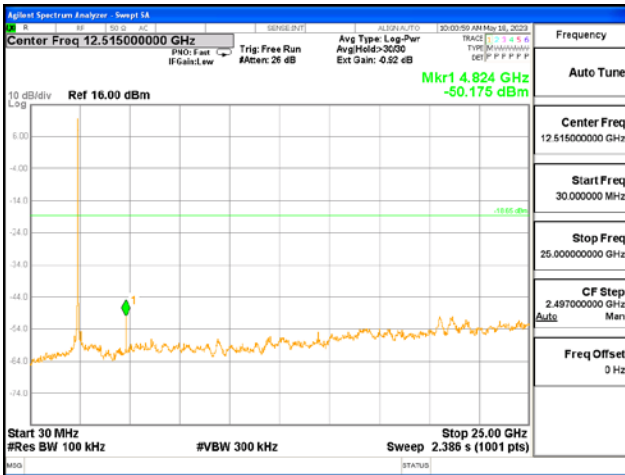

CTK Co., Ltd.
(Ho-dong), 113, Yejik-ro, Cheoin-gu,
Yongin-si, Gyeonggi-do, Korea
Tel: +82-31-339-9970
Fax: +82-31-624-9501

Report No.:
CTK-2023-01325
Page (86) / (155) Pages

ANT R, 802.11b