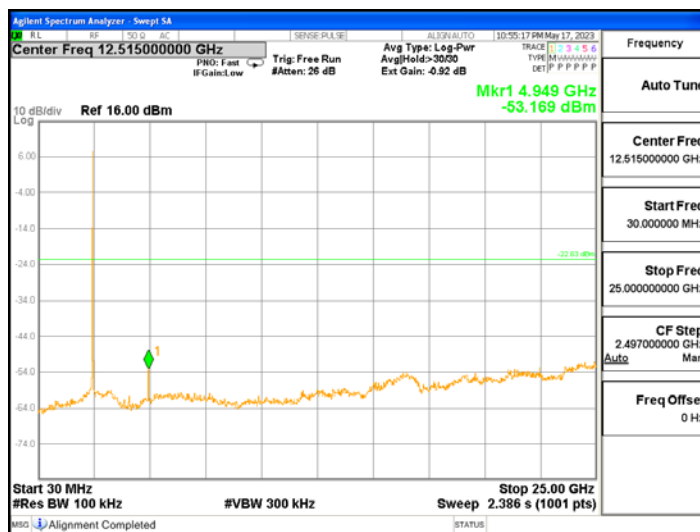

CTK Co., Ltd.
(Ho-dong), 113, Yejik-ro, Cheoin-gu,
Yongin-si, Gyeonggi-do, Korea
Tel: +82-31-339-9970
Fax: +82-31-624-9501

Report No.:
CTK-2023-01325
Page (84) / (155) Pages

ANT L, 802.11b