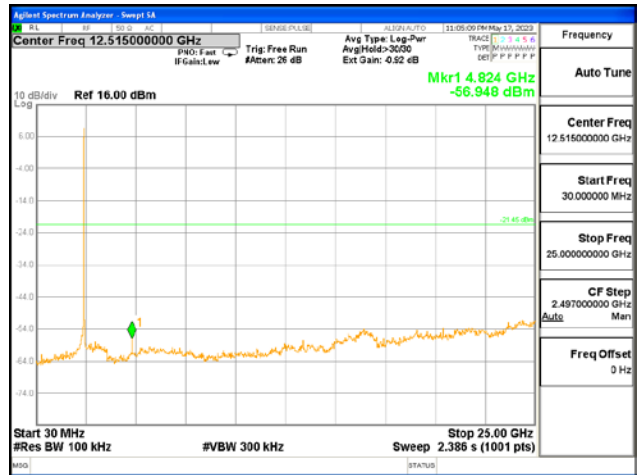

CTK Co., Ltd.
(Ho-dong), 113, Yejik-ro, Cheoin-gu,
Yongin-si, Gyeonggi-do, Korea
Tel: +82-31-339-9970
Fax: +82-31-624-9501

Report No.:
CTK-2023-01325
Page (84) / (155) Pages

ANT L, 802.11b