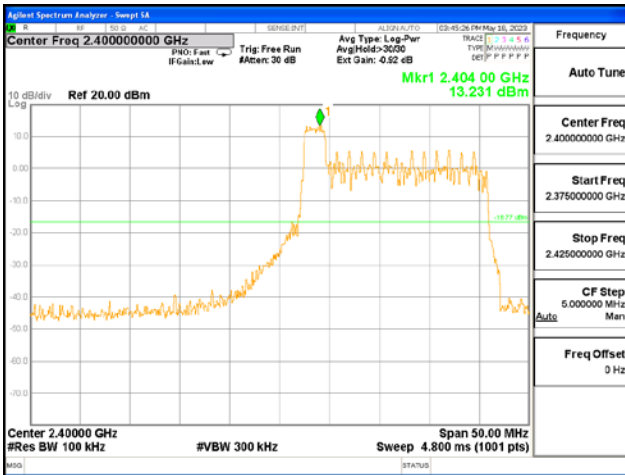

CTK Co., Ltd.
(Ho-dong), 113, Yejik-ro, Cheoin-gu,
Yongin-si, Gyeonggi-do, Korea
Tel: +82-31-339-9970
Fax: +82-31-624-9501

Report No.:
CTK-2023-01325
Page (94) / (155) Pages

ANT R, 802.11ax_HE20_26T_Low