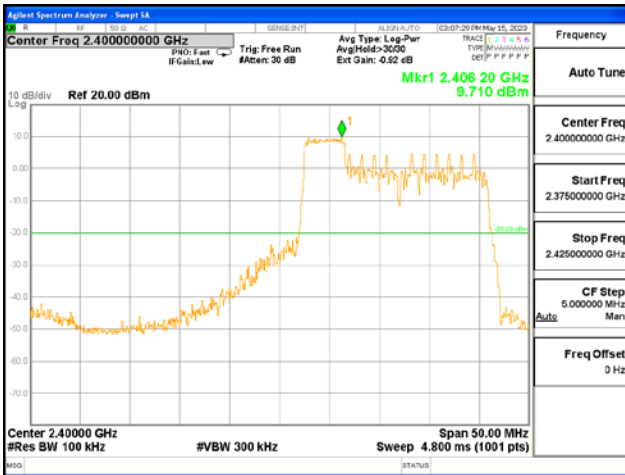

ANT L, 802.11ax_HE20_52T_Mid

ANT L, 802.11ax_HE20_52T_High

CTK Co., Ltd.
 (Ho-dong), 113, Yejik-ro, Cheoin-gu,
 Yongin-si, Gyeonggi-do, Korea
 Tel: +82-31-339-9970
 Fax: +82-31-624-9501

Report No.:
 CTK-2023-01325
 Page (100) / (155) Pages