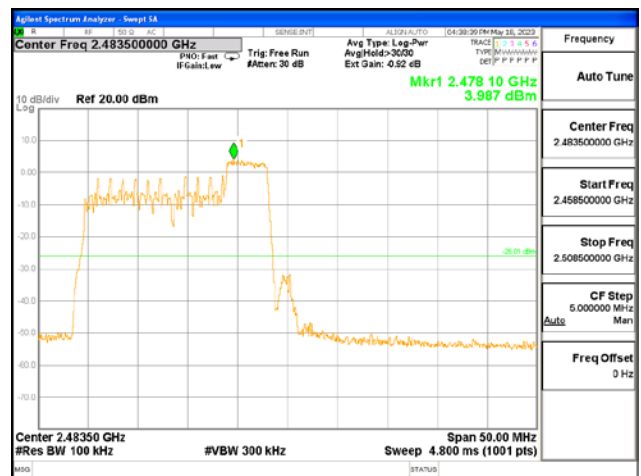

ANT R, 802.11ax_HE20_52T_High