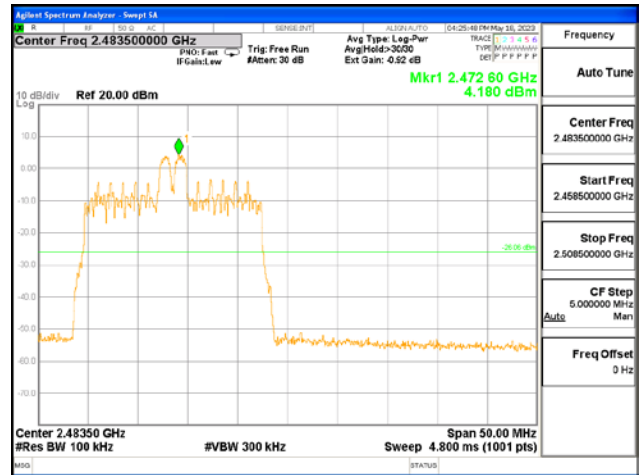

CTK Co., Ltd.
(Ho-dong), 113, Yejik-ro, Cheoin-gu,
Yongin-si, Gyeonggi-do, Korea
Tel: +82-31-339-9970
Fax: +82-31-624-9501

Report No.:
CTK-2023-01325
Page (96) / (155) Pages

ANT R, 802.11ax_HE20_26T_Mid