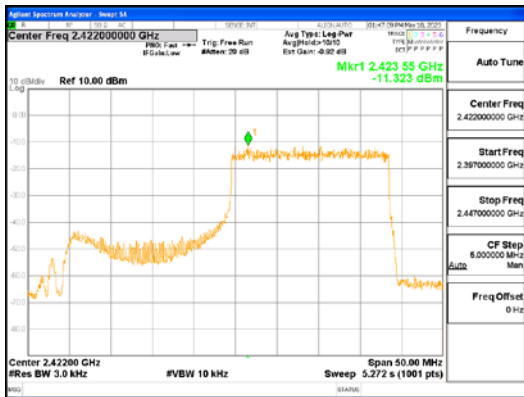

ANT R, 802.11ax_HE40_242T_High