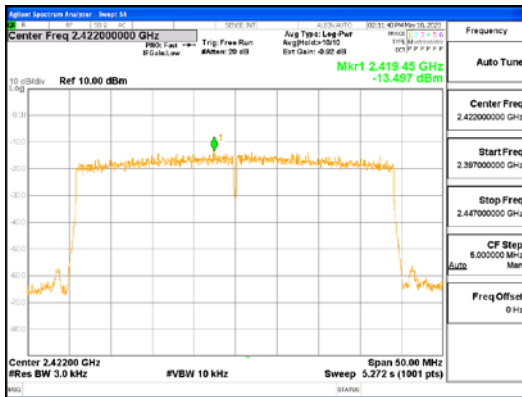

ANT L, 802.11ax_HE40_484T

ANT R, 802.11ax_HE40_484T

4.4 Conducted Spurious emission

Test Procedures

KDB 558074 - Section 8.5
ANSI C63.10-2013 - Section 11.11.3

The bandwidth at 20dB down from the highest inband spectral density is measured with a spectrum analyzer connected to the antenna terminal, while EUT is operating in transmission mode at the appropriate frequencies.

After the trace being stable, Use the marker-to-peak function to measure 20 dB down both sides of the intentional emission.

Test Settings:

Center frequency = the highest, middle and the lowest channels

- a) RBW = 100 kHz
- b) VBW $\geq 3 \times$ RBW
- c) Detector = peak
- d) Sweep time = auto couple
- e) Trace mode= max hold
- f) Allow trace to fully stabilize
- g) Use the peak marker function to determine the maximum amplitude level.