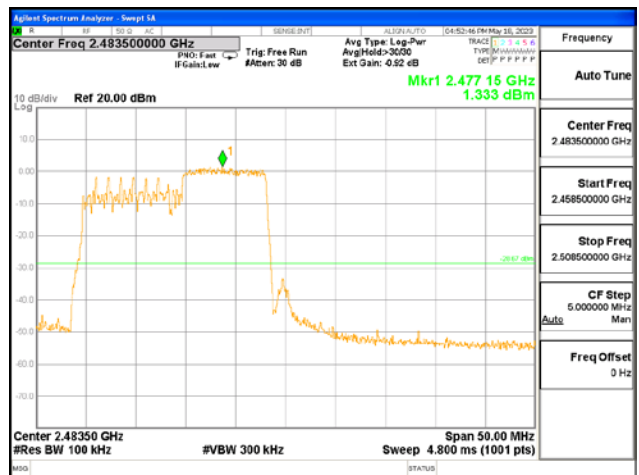

ANT R, 802.11ax_HE20_106T_High