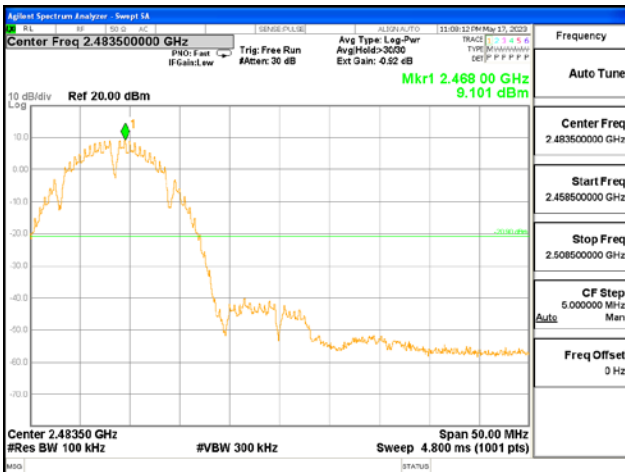

CTK Co., Ltd.
(Ho-dong), 113, Yejik-ro, Cheoin-gu,
Yongin-si, Gyeonggi-do, Korea
Tel: +82-31-339-9970
Fax: +82-31-624-9501

Report No.:
CTK-2023-01325
Page (83) / (155) Pages

ANT L, 802.11b