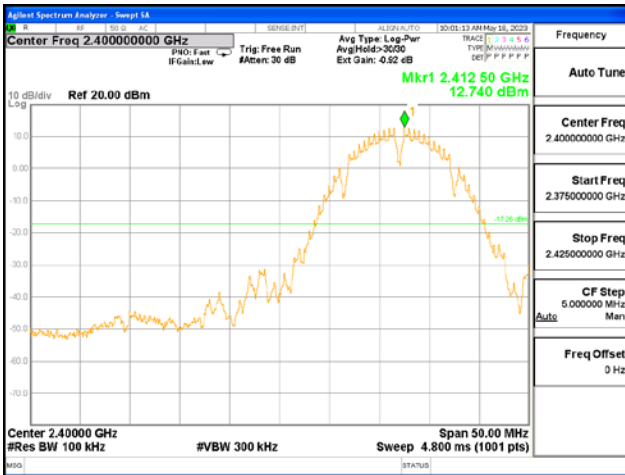

CTK Co., Ltd.
(Ho-dong), 113, Yejik-ro, Cheoin-gu,
Yongin-si, Gyeonggi-do, Korea
Tel: +82-31-339-9970
Fax: +82-31-624-9501

Report No.:
CTK-2023-01325
Page (85) / (155) Pages

ANT R, 802.11b