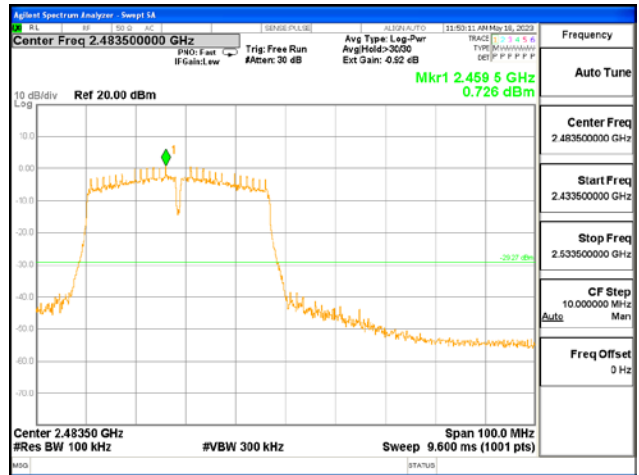

CTK Co., Ltd.
(Ho-dong), 113, Yejik-ro, Cheoin-gu,
Yongin-si, Gyeonggi-do, Korea
Tel: +82-31-339-9970
Fax: +82-31-624-9501

Report No.:
CTK-2023-01325
Page (91) / (155) Pages

ANT L, 802.11n_HT40