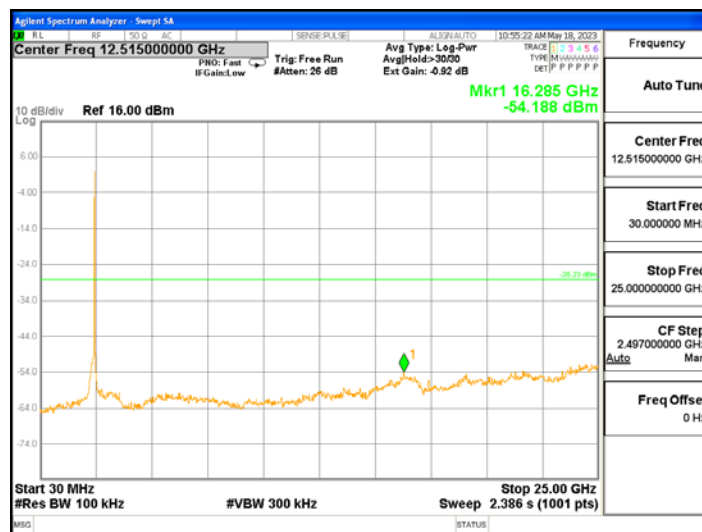

After the trace being stable, Use the marker-to-peak function to measure 20 dB down both sides of the intentional emission.

Test Settings:

Center frequency = the highest, middle and the lowest channels

- a) RBW = 100 kHz
- b) VBW $\geq 3 \times$ RBW
- c) Detector = peak
- d) Sweep time = auto couple
- e) Trace mode= max hold
- f) Allow trace to fully stabilize
- g) Use the peak marker function to determine the maximum amplitude level.

Report No.:
 CTK-2023-01325
 Page (86) / (155) Pages

ANT R, 802.11b

CTK Co., Ltd.
 (Ho-dong), 113, Yejik-ro, Cheoin-gu,
 Yongin-si, Gyeonggi-do, Korea
 Tel: +82-31-339-9970
 Fax: +82-31-624-9501

Report No.:
 CTK-2023-01325
 Page (87) / (155) Pages