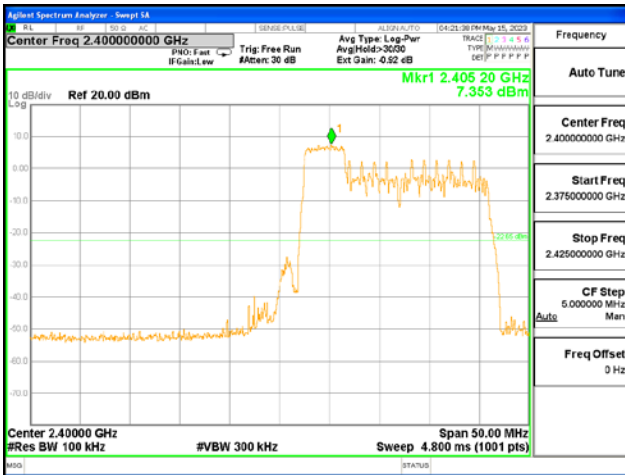

CTK Co., Ltd.
(Ho-dong), 113, Yejik-ro, Cheoin-gu,
Yongin-si, Gyeonggi-do, Korea
Tel: +82-31-339-9970
Fax: +82-31-624-9501

Report No.:
CTK-2023-01325
Page (99) / (155) Pages

ANT L, 802.11ax_HE20_52T_Low