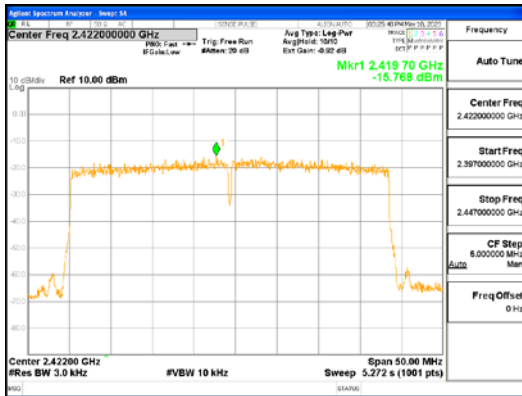

ANT L, 802.11ax_HE40_484T

ANT R, 802.11ax_HE40_484T

4.4 Conducted Spurious emission

Test Procedures

KDB 558074 - Section 8.5
ANSI C63.10-2013 - Section 11.11.3

The bandwidth at 20dB down from the highest inband spectral density is measured with a spectrum analyzer connected to the antenna terminal, while EUT is operating in transmission mode at the appropriate frequencies.

After the trace being stable, Use the marker-to-peak function to measure 20 dB down both sides of the intentional emission.

Test Settings:

Center frequency = the highest, middle and the lowest channels

- a) RBW = 100 kHz
- b) VBW $\geq 3 \times$ RBW
- c) Detector = peak
- d) Sweep time = auto couple
- e) Trace mode= max hold
- f) Allow trace to fully stabilize
- g) Use the peak marker function to determine the maximum amplitude level.