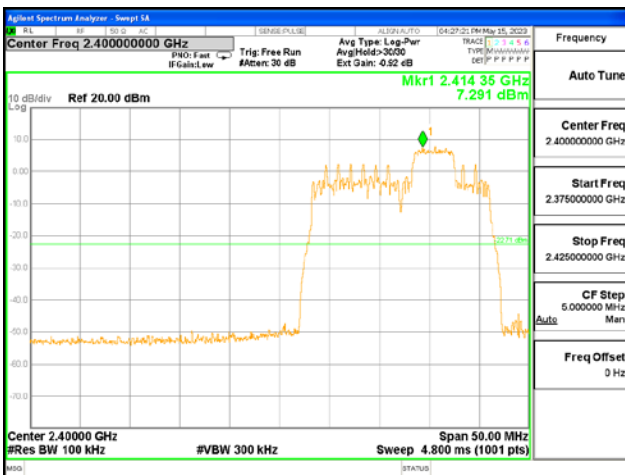

ANT L, 802.11ax_HE20_52T_Mid