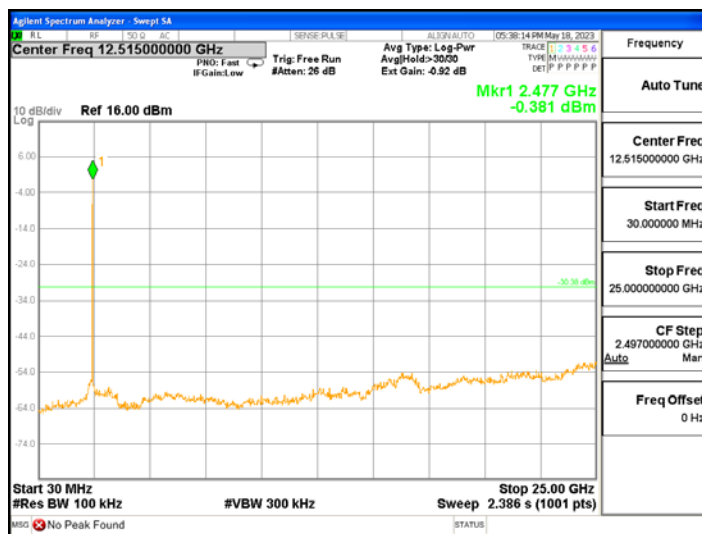

CTK Co., Ltd.
(Ho-dong), 113, Yejik-ro, Cheoin-gu,
Yongin-si, Gyeonggi-do, Korea
Tel: +82-31-339-9970
Fax: +82-31-624-9501

Report No.:
CTK-2023-01325
Page (95) / (155) Pages

ANT L, 802.11ax_HE20_26T_Mid