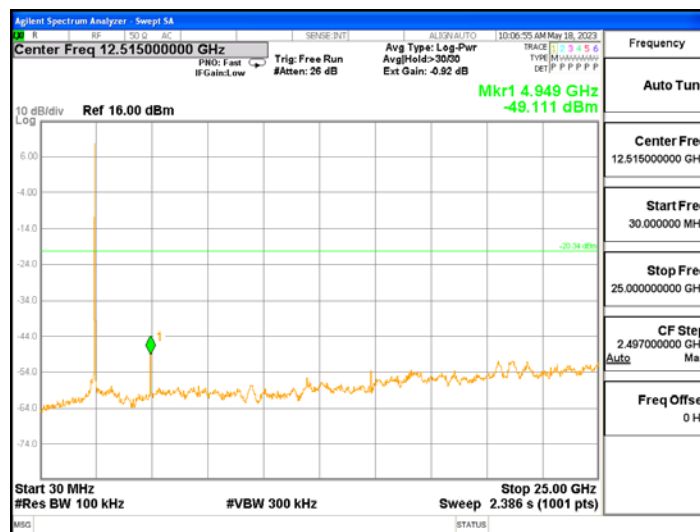

CTK Co., Ltd.
(Ho-dong), 113, Yejik-ro, Cheoin-gu,
Yongin-si, Gyeonggi-do, Korea
Tel: +82-31-339-9970
Fax: +82-31-624-9501

Report No.:
CTK-2023-01325
Page (86) / (155) Pages

ANT R, 802.11b