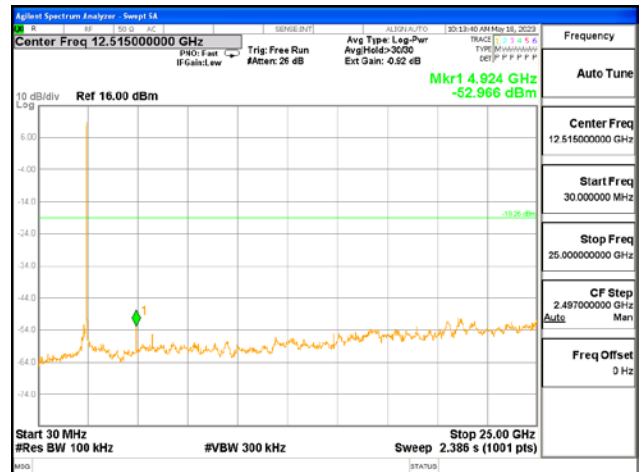

CTK Co., Ltd.
(Ho-dong), 113, Yejik-ro, Cheoin-gu,
Yongin-si, Gyeonggi-do, Korea
Tel: +82-31-339-9970
Fax: +82-31-624-9501

Report No.:
CTK-2023-01325
Page (86) / (155) Pages

ANT R, 802.11b