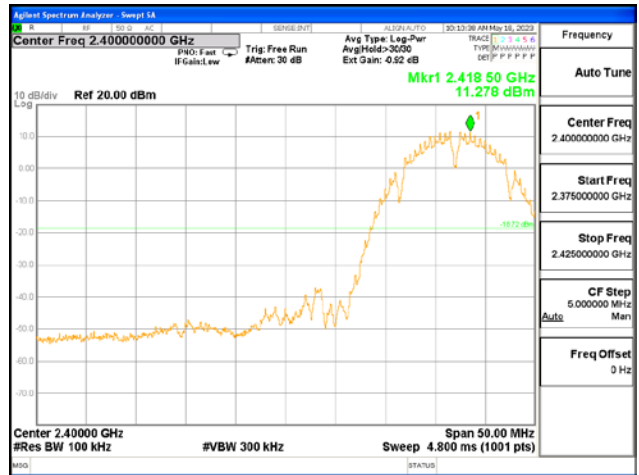

CTK Co., Ltd.
(Ho-dong), 113, Yejik-ro, Cheoin-gu,
Yongin-si, Gyeonggi-do, Korea
Tel: +82-31-339-9970
Fax: +82-31-624-9501

Report No.:
CTK-2023-01325
Page (85) / (155) Pages

ANT R, 802.11b