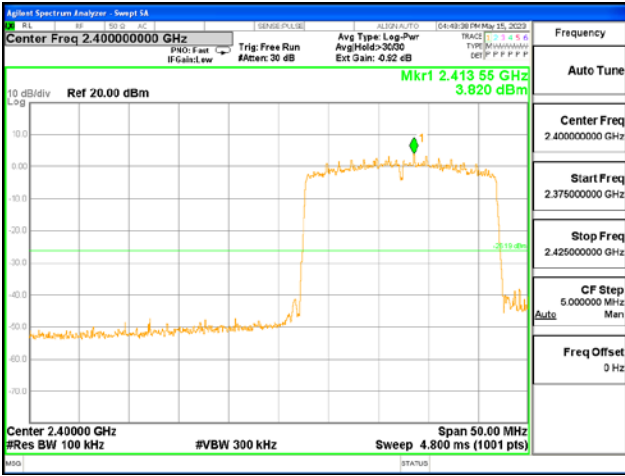

CTK Co., Ltd.
(Ho-dong), 113, Yejik-ro, Cheoin-gu,
Yongin-si, Gyeonggi-do, Korea
Tel: +82-31-339-9970
Fax: +82-31-624-9501

Report No.:
CTK-2023-01325
Page (103) / (155) Pages

ANT L, 802.11ax_HE20_242T