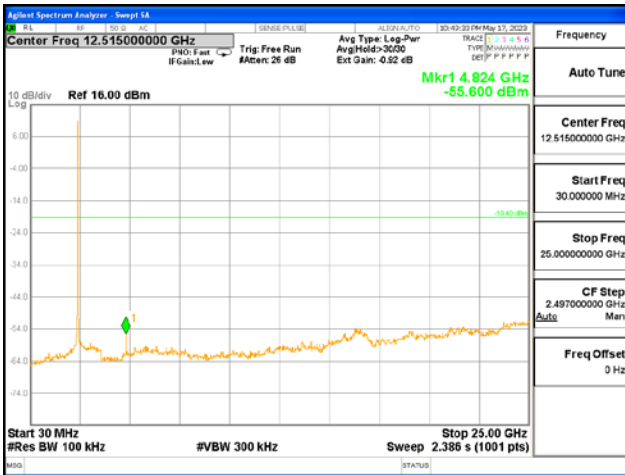

CTK Co., Ltd.
(Ho-dong), 113, Yejik-ro, Cheoin-gu,
Yongin-si, Gyeonggi-do, Korea
Tel: +82-31-339-9970
Fax: +82-31-624-9501

Report No.:
CTK-2023-01325
Page (84) / (155) Pages

ANT L, 802.11b