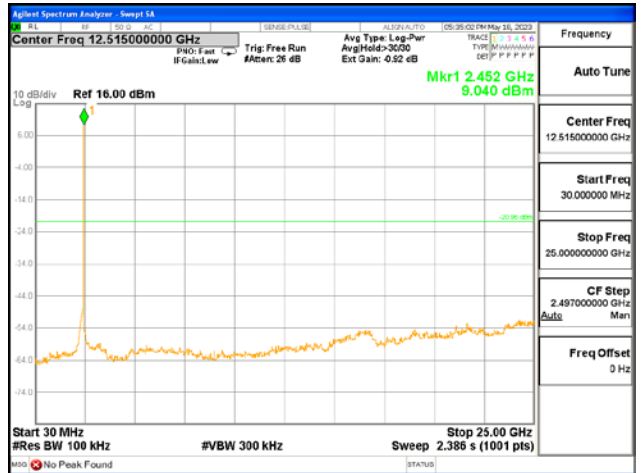

CTK Co., Ltd.
(Ho-dong), 113, Yejik-ro, Cheoin-gu,
Yongin-si, Gyeonggi-do, Korea
Tel: +82-31-339-9970
Fax: +82-31-624-9501

Report No.:
CTK-2023-01325
Page (95) / (155) Pages

ANT L, 802.11ax_HE20_26T_Mid