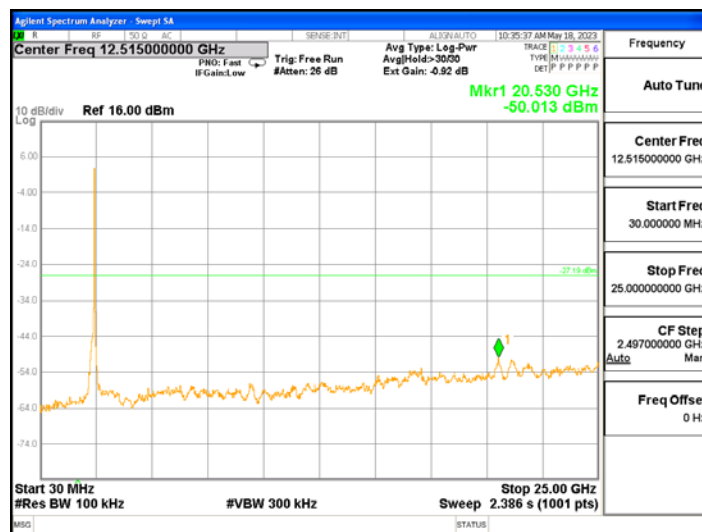

CTK Co., Ltd.
(Ho-dong), 113, Yejik-ro, Cheoin-gu,
Yongin-si, Gyeonggi-do, Korea
Tel: +82-31-339-9970
Fax: +82-31-624-9501

Report No.:
CTK-2023-01325
Page (92) / (155) Pages

ANT R, 802.11n_HT40