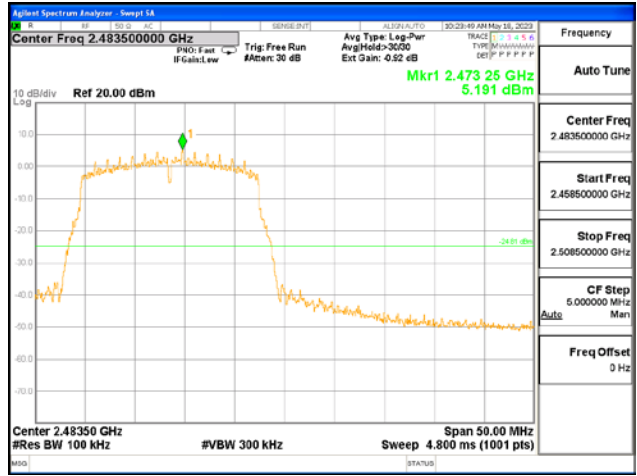

CTK Co., Ltd.
(Ho-dong), 113, Yejik-ro, Cheoin-gu,
Yongin-si, Gyeonggi-do, Korea
Tel: +82-31-339-9970
Fax: +82-31-624-9501

Report No.:
CTK-2023-01325
Page (90) / (155) Pages

ANT R, 802.11n_HT20