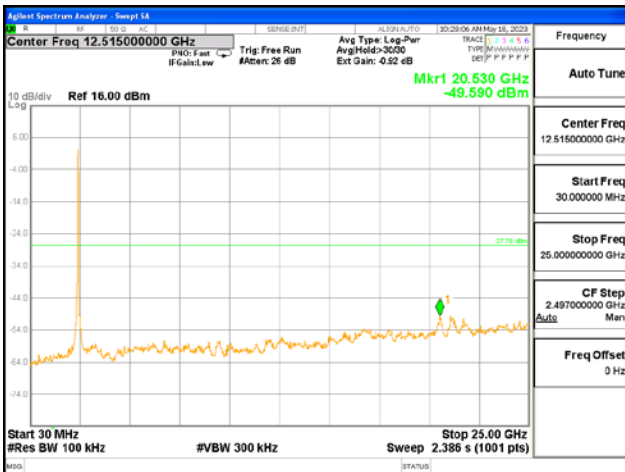

CTK Co., Ltd.
(Ho-dong), 113, Yejik-ro, Cheoin-gu,
Yongin-si, Gyeonggi-do, Korea
Tel: +82-31-339-9970
Fax: +82-31-624-9501

Report No.:
CTK-2023-01325
Page (92) / (155) Pages

ANT R, 802.11n_HT40