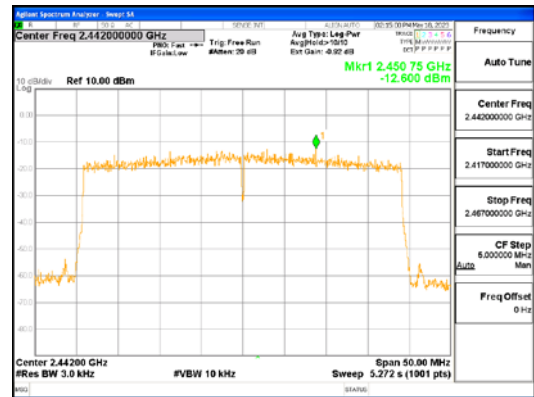

ANT L, 802.11ax_HE40_484T

ANT R, 802.11ax_HE40_484T

4.4 Conducted Spurious emission

Test Procedures

KDB 558074 - Section 8.5
ANSI C63.10-2013 - Section 11.11.3

The bandwidth at 20dB down from the highest inband spectral density is measured with a spectrum analyzer connected to the antenna terminal, while EUT is operating in transmission mode at the appropriate frequencies.

After the trace being stable, Use the marker-to-peak function to measure 20 dB down both sides of the intentional emission.

Test Settings:

Center frequency = the highest, middle and the lowest channels

- a) RBW = 100 kHz
- b) VBW $\geq 3 \times$ RBW
- c) Detector = peak
- d) Sweep time = auto couple
- e) Trace mode= max hold
- f) Allow trace to fully stabilize
- g) Use the peak marker function to determine the maximum amplitude level.