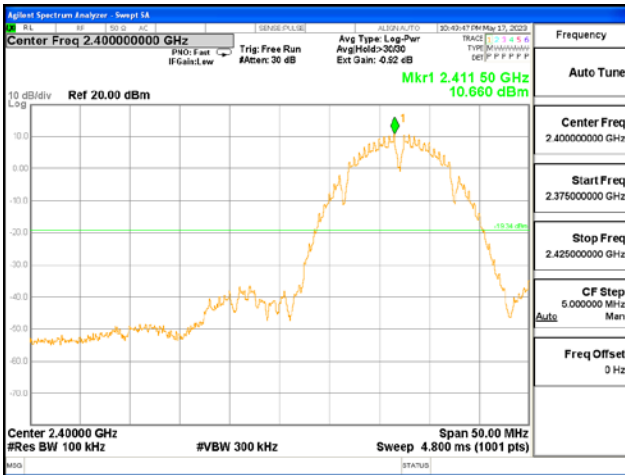

CTK Co., Ltd.
(Ho-dong), 113, Yejik-ro, Cheoin-gu,
Yongin-si, Gyeonggi-do, Korea
Tel: +82-31-339-9970
Fax: +82-31-624-9501

Report No.:
CTK-2023-01325
Page (83) / (155) Pages

ANT L, 802.11b