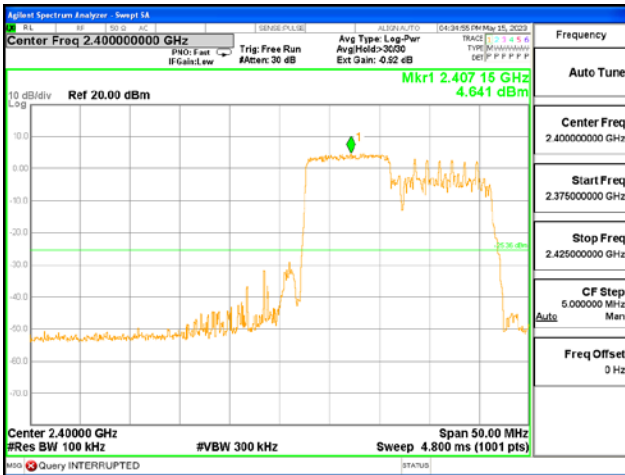

CTK Co., Ltd.
(Ho-dong), 113, Yejik-ro, Cheoin-gu,
Yongin-si, Gyeonggi-do, Korea
Tel: +82-31-339-9970
Fax: +82-31-624-9501

Report No.:
CTK-2023-01325
Page (101) / (155) Pages

ANT L, 802.11ax_HE20_106T_Low