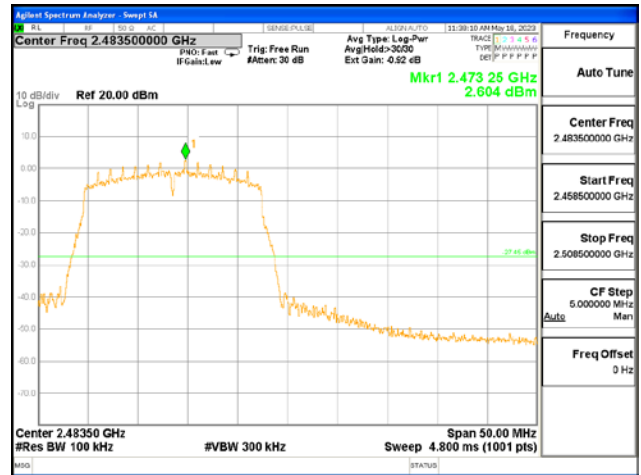

CTK Co., Ltd.
(Ho-dong), 113, Yejik-ro, Cheoin-gu,
Yongin-si, Gyeonggi-do, Korea
Tel: +82-31-339-9970
Fax: +82-31-624-9501

Report No.:
CTK-2023-01325
Page (89) / (155) Pages

ANT L, 802.11n_HT20