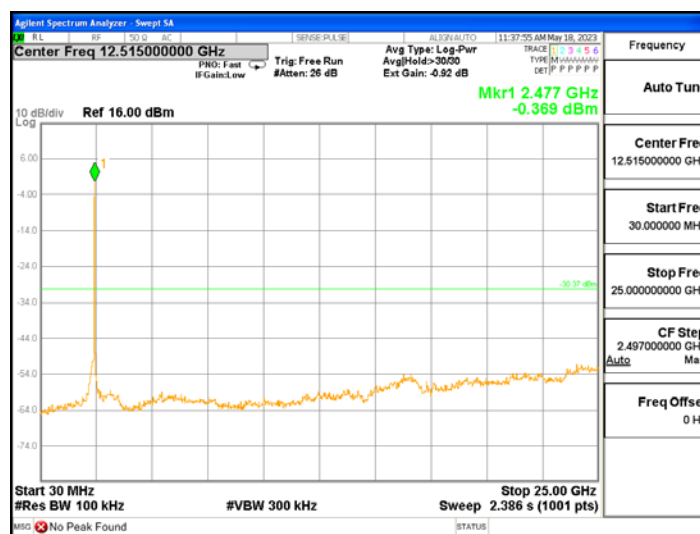

CTK Co., Ltd.
(Ho-dong), 113, Yejik-ro, Cheoin-gu,
Yongin-si, Gyeonggi-do, Korea
Tel: +82-31-339-9970
Fax: +82-31-624-9501

Report No.:
CTK-2023-01325
Page (89) / (155) Pages

ANT L, 802.11n_HT20