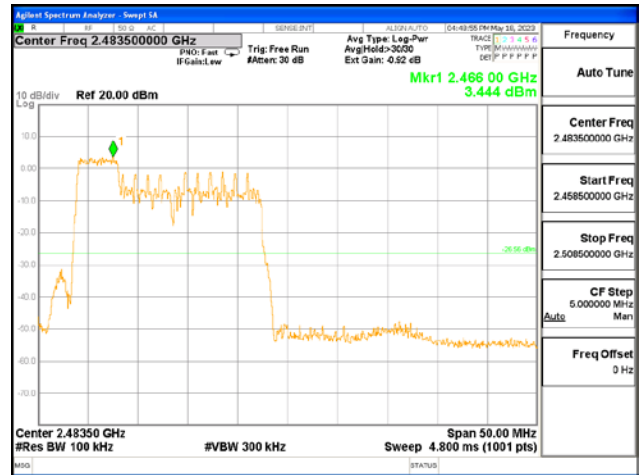

ANT L, 802.11ax_HE20_52T_Mid

ANT L, 802.11ax_HE20_52T_High

CTK Co., Ltd.
 (Ho-dong), 113, Yejik-ro, Cheoin-gu,
 Yongin-si, Gyeonggi-do, Korea
 Tel: +82-31-339-9970
 Fax: +82-31-624-9501

Report No.:
 CTK-2023-01325
 Page (100) / (155) Pages