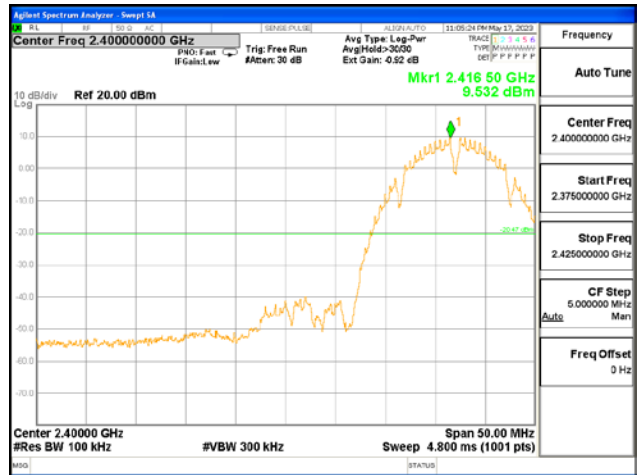

CTK Co., Ltd.
(Ho-dong), 113, Yejik-ro, Cheoin-gu,
Yongin-si, Gyeonggi-do, Korea
Tel: +82-31-339-9970
Fax: +82-31-624-9501

Report No.:
CTK-2023-01325
Page (83) / (155) Pages

ANT L, 802.11b