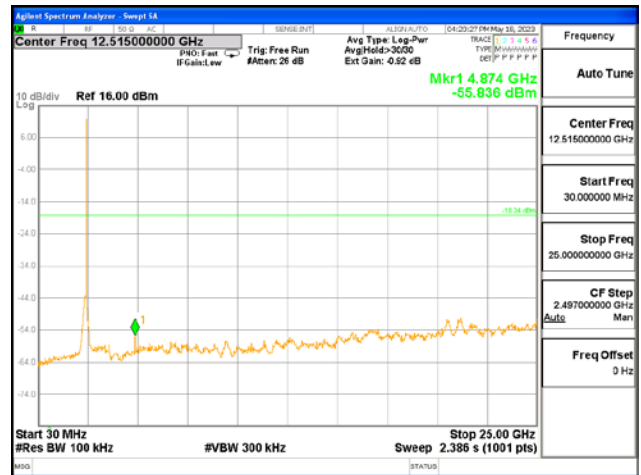

CTK Co., Ltd.
(Ho-dong), 113, Yejik-ro, Cheoin-gu,
Yongin-si, Gyeonggi-do, Korea
Tel: +82-31-339-9970
Fax: +82-31-624-9501

Report No.:
CTK-2023-01325
Page (96) / (155) Pages

ANT R, 802.11ax_HE20_26T_Mid