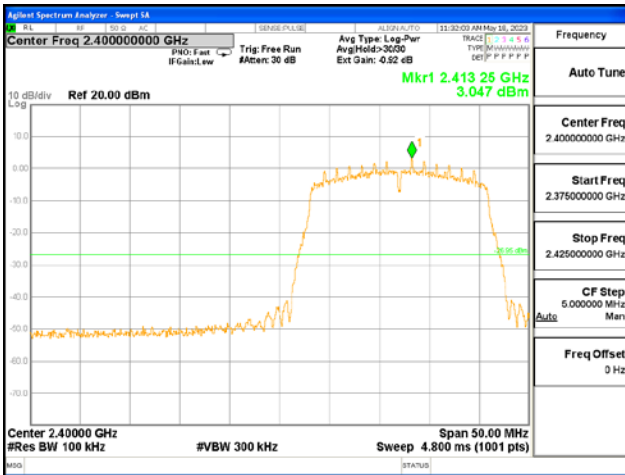

CTK Co., Ltd.
(Ho-dong), 113, Yejik-ro, Cheoin-gu,
Yongin-si, Gyeonggi-do, Korea
Tel: +82-31-339-9970
Fax: +82-31-624-9501

Report No.:
CTK-2023-01325
Page (89) / (155) Pages

ANT L, 802.11n_HT20