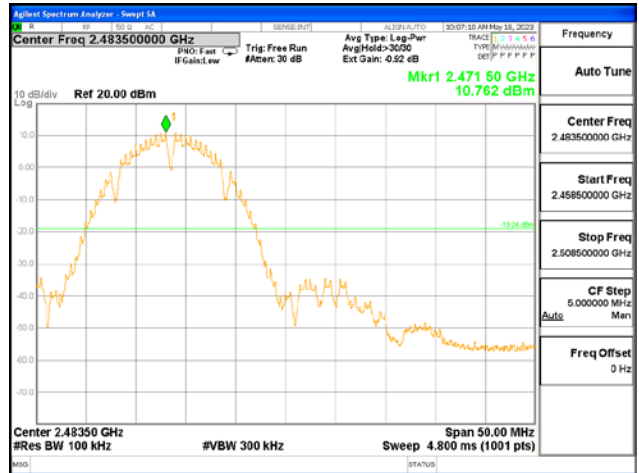

CTK Co., Ltd.
(Ho-dong), 113, Yejik-ro, Cheoin-gu,
Yongin-si, Gyeonggi-do, Korea
Tel: +82-31-339-9970
Fax: +82-31-624-9501

Report No.:
CTK-2023-01325
Page (85) / (155) Pages

ANT R, 802.11b