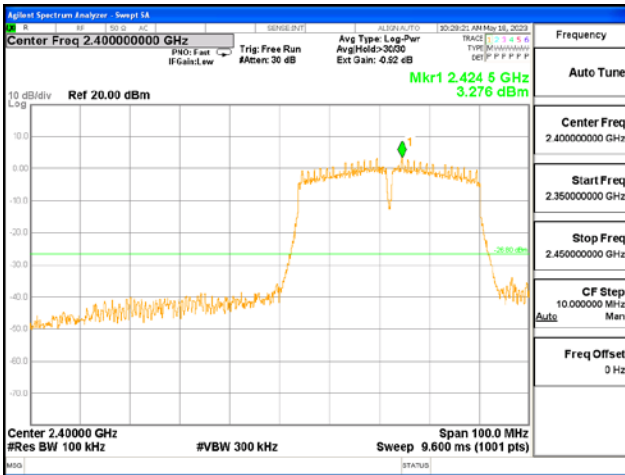

CTK Co., Ltd.
(Ho-dong), 113, Yejik-ro, Cheoin-gu,
Yongin-si, Gyeonggi-do, Korea
Tel: +82-31-339-9970
Fax: +82-31-624-9501

Report No.:
CTK-2023-01325
Page (92) / (155) Pages

ANT R, 802.11n_HT40