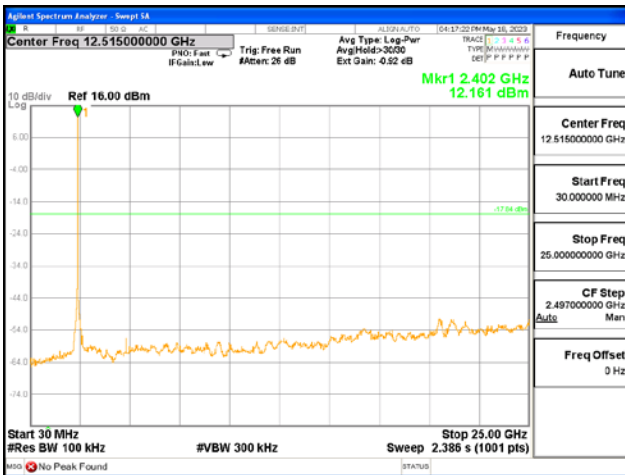

CTK Co., Ltd.
(Ho-dong), 113, Yejik-ro, Cheoin-gu,
Yongin-si, Gyeonggi-do, Korea
Tel: +82-31-339-9970
Fax: +82-31-624-9501

Report No.:
CTK-2023-01325
Page (96) / (155) Pages

ANT R, 802.11ax_HE20_26T_Mid