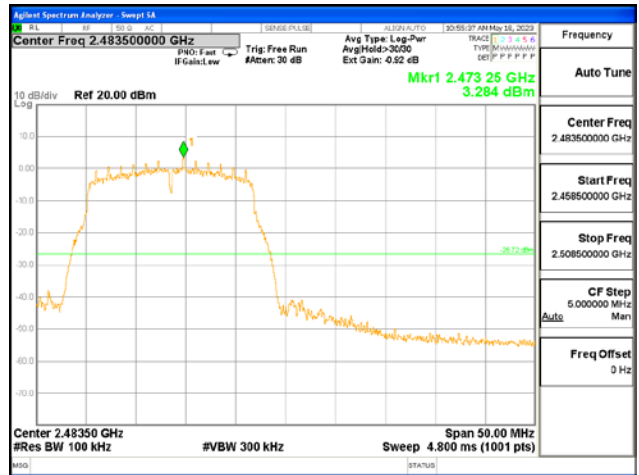

CTK Co., Ltd.
(Ho-dong), 113, Yejik-ro, Cheoin-gu,
Yongin-si, Gyeonggi-do, Korea
Tel: +82-31-339-9970
Fax: +82-31-624-9501

Report No.:
CTK-2023-01325
Page (87) / (155) Pages

ANT L, 802.11g