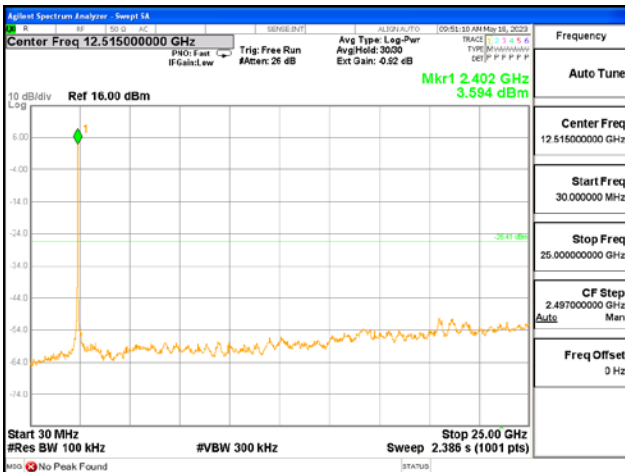

CTK Co., Ltd.
(Ho-dong), 113, Yejik-ro, Cheoin-gu,
Yongin-si, Gyeonggi-do, Korea
Tel: +82-31-339-9970
Fax: +82-31-624-9501

Report No.:
CTK-2023-01325
Page (88) / (155) Pages

ANT R, 802.11g