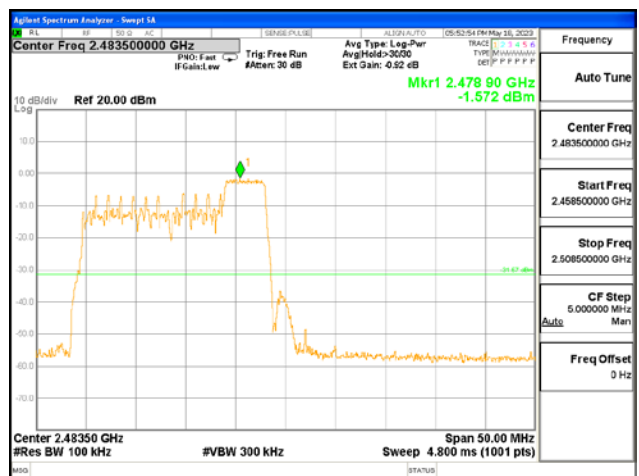

ANT L, 802.11ax_HE20_52T_High