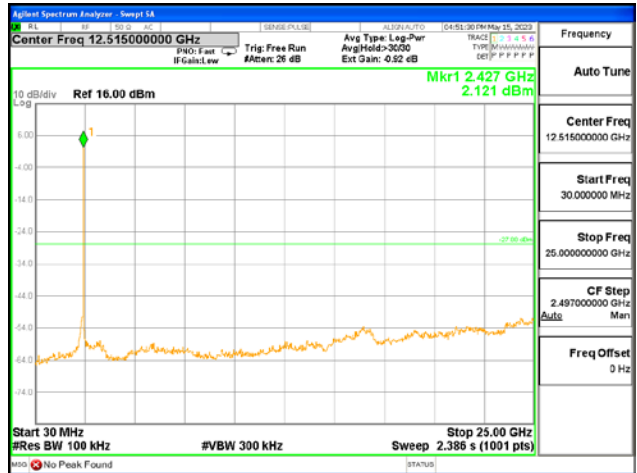

CTK Co., Ltd.
(Ho-dong), 113, Yejik-ro, Cheoin-gu,
Yongin-si, Gyeonggi-do, Korea
Tel: +82-31-339-9970
Fax: +82-31-624-9501

Report No.:
CTK-2023-01325
Page (103) / (155) Pages

ANT L, 802.11ax_HE20_242T