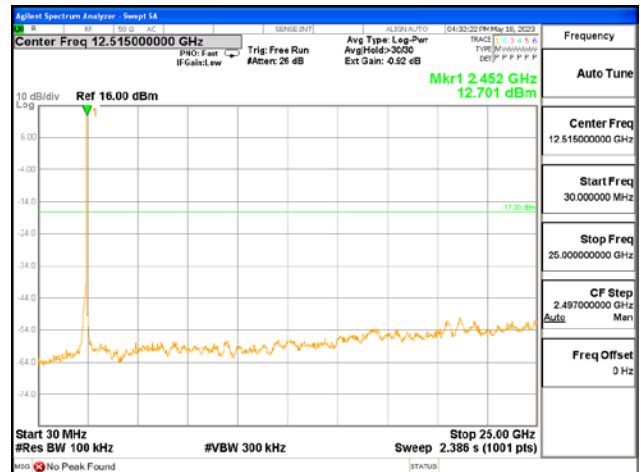

CTK Co., Ltd.
(Ho-dong), 113, Yejik-ro, Cheoin-gu,
Yongin-si, Gyeonggi-do, Korea
Tel: +82-31-339-9970
Fax: +82-31-624-9501

Report No.:
CTK-2023-01325
Page (98) / (155) Pages

ANT R, 802.11ax_HE20_26T_High