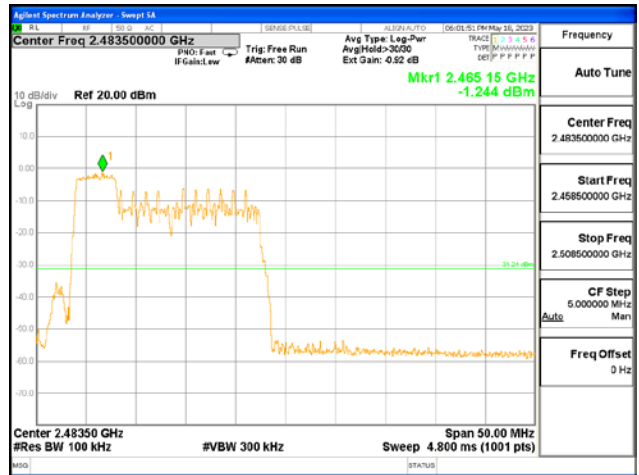

CTK Co., Ltd.
(Ho-dong), 113, Yejik-ro, Cheoin-gu,
Yongin-si, Gyeonggi-do, Korea
Tel: +82-31-339-9970
Fax: +82-31-624-9501

Report No.:
CTK-2023-01325
Page (99) / (155) Pages

ANT L, 802.11ax_HE20_52T_Low