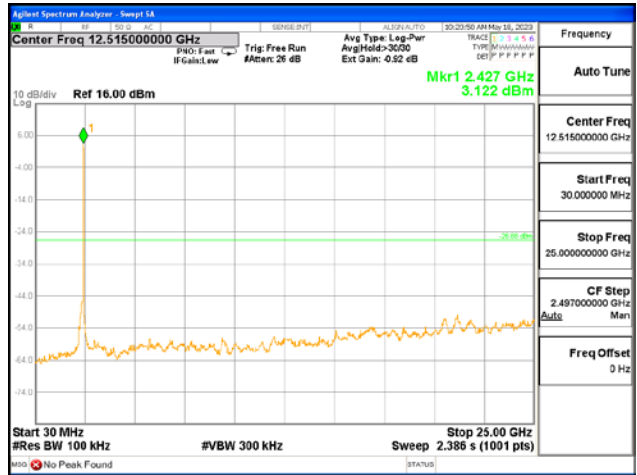

CTK Co., Ltd.
(Ho-dong), 113, Yejik-ro, Cheoin-gu,
Yongin-si, Gyeonggi-do, Korea
Tel: +82-31-339-9970
Fax: +82-31-624-9501

Report No.:
CTK-2023-01325
Page (90) / (155) Pages

ANT R, 802.11n_HT20