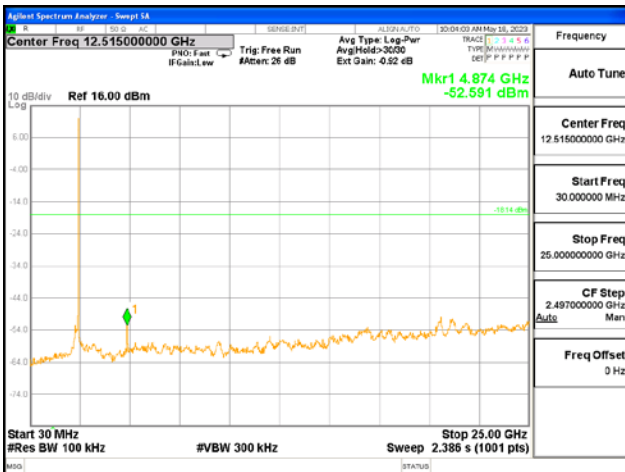

CTK Co., Ltd.
(Ho-dong), 113, Yejik-ro, Cheoin-gu,
Yongin-si, Gyeonggi-do, Korea
Tel: +82-31-339-9970
Fax: +82-31-624-9501

Report No.:
CTK-2023-01325
Page (86) / (155) Pages

ANT R, 802.11b