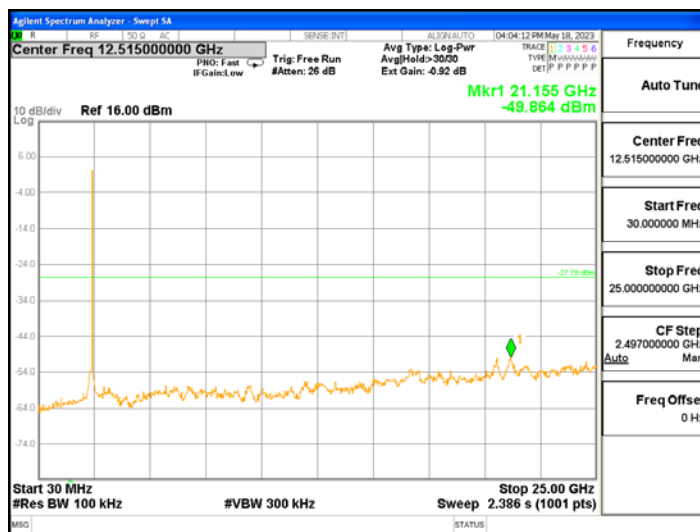

CTK Co., Ltd.
(Ho-dong), 113, Yejik-ro, Cheoin-gu,
Yongin-si, Gyeonggi-do, Korea
Tel: +82-31-339-9970
Fax: +82-31-624-9501

Report No.:
CTK-2023-01325
Page (94) / (155) Pages

ANT R, 802.11ax_HE20_26T_Low