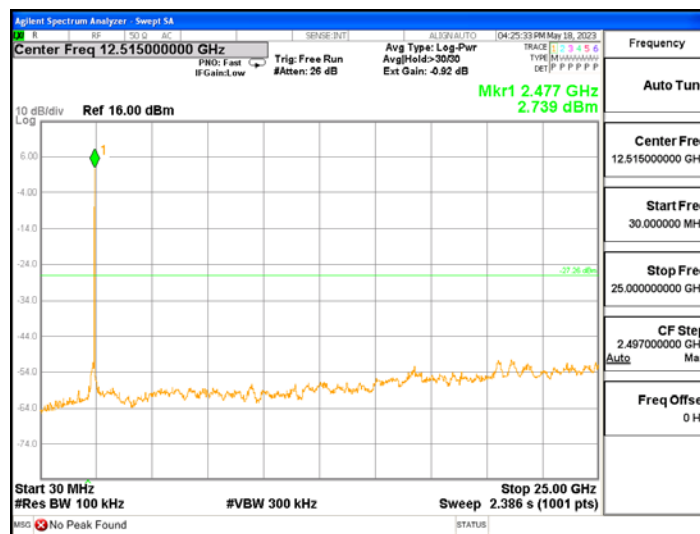

CTK Co., Ltd.
(Ho-dong), 113, Yejik-ro, Cheoin-gu,
Yongin-si, Gyeonggi-do, Korea
Tel: +82-31-339-9970
Fax: +82-31-624-9501

Report No.:
CTK-2023-01325
Page (96) / (155) Pages

ANT R, 802.11ax_HE20_26T_Mid