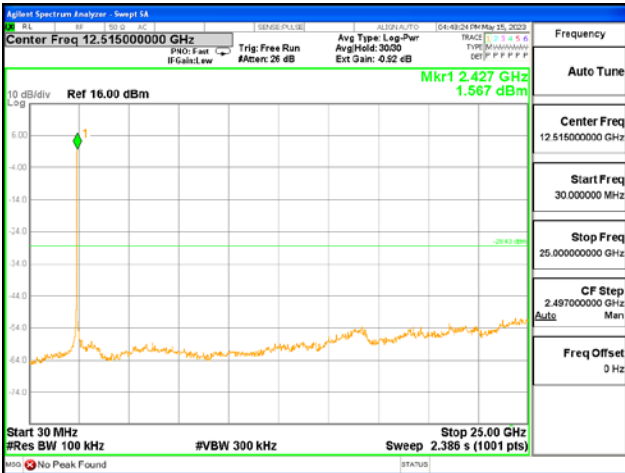

CTK Co., Ltd.
(Ho-dong), 113, Yejik-ro, Cheoin-gu,
Yongin-si, Gyeonggi-do, Korea
Tel: +82-31-339-9970
Fax: +82-31-624-9501

Report No.:
CTK-2023-01325
Page (103) / (155) Pages

ANT L, 802.11ax_HE20_242T