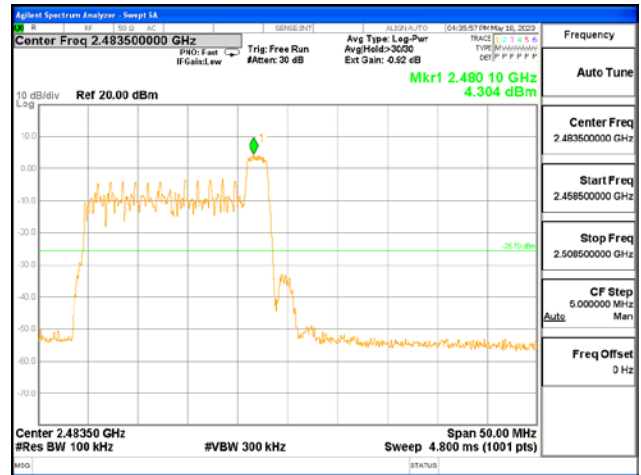

CTK Co., Ltd.
(Ho-dong), 113, Yejik-ro, Cheoin-gu,
Yongin-si, Gyeonggi-do, Korea
Tel: +82-31-339-9970
Fax: +82-31-624-9501

Report No.:
CTK-2023-01325
Page (98) / (155) Pages

ANT R, 802.11ax_HE20_26T_High