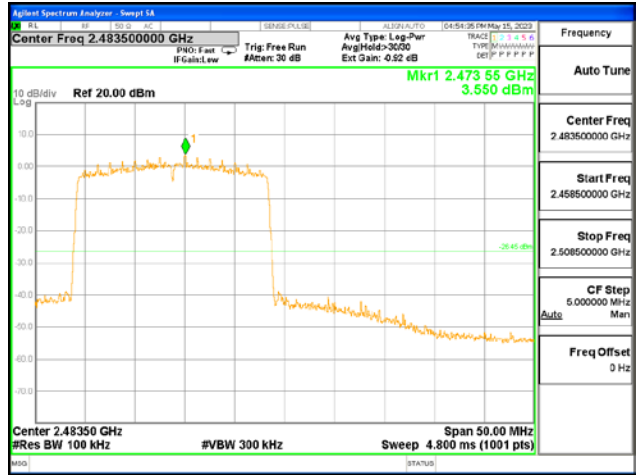

CTK Co., Ltd.
(Ho-dong), 113, Yejik-ro, Cheoin-gu,
Yongin-si, Gyeonggi-do, Korea
Tel: +82-31-339-9970
Fax: +82-31-624-9501

Report No.:
CTK-2023-01325
Page (103) / (155) Pages

ANT L, 802.11ax_HE20_242T