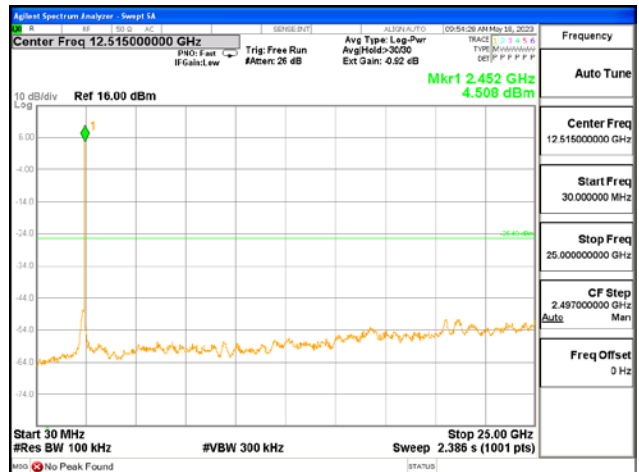

CTK Co., Ltd.
(Ho-dong), 113, Yejik-ro, Cheoin-gu,
Yongin-si, Gyeonggi-do, Korea
Tel: +82-31-339-9970
Fax: +82-31-624-9501

Report No.:
CTK-2023-01325
Page (88) / (155) Pages

ANT R, 802.11g