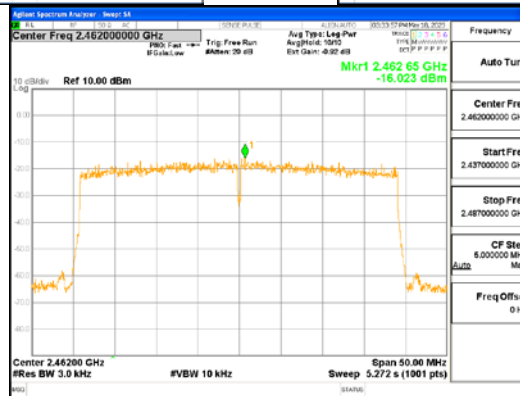

ANT L, 802.11ax_HE40_484T

ANT R, 802.11ax_HE40_484T

4.4 Conducted Spurious emission

Test Procedures

KDB 558074 - Section 8.5
ANSI C63.10-2013 - Section 11.11.3

The bandwidth at 20dB down from the highest inband spectral density is measured with a spectrum analyzer connected to the antenna terminal, while EUT is operating in transmission mode at the appropriate frequencies.

After the trace being stable, Use the marker-to-peak function to measure 20 dB down both sides of the intentional emission.

Test Settings:

Center frequency = the highest, middle and the lowest channels

- a) RBW = 100 kHz
- b) VBW $\geq 3 \times$ RBW
- c) Detector = peak
- d) Sweep time = auto couple
- e) Trace mode= max hold
- f) Allow trace to fully stabilize
- g) Use the peak marker function to determine the maximum amplitude level.