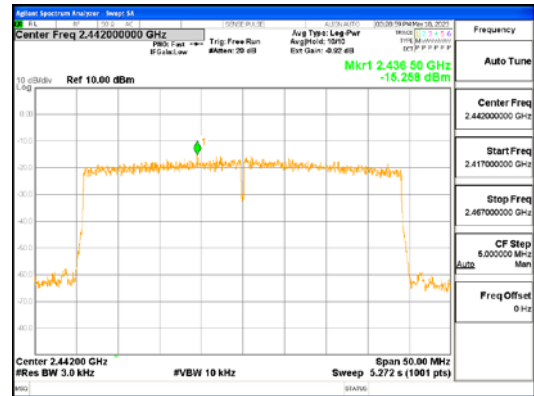

ANT L, 802.11ax_HE40_484T

ANT R, 802.11ax_HE40_484T

4.4 Conducted Spurious emission

Test Procedures

KDB 558074 - Section 8.5
ANSI C63.10-2013 - Section 11.11.3

The bandwidth at 20dB down from the highest inband spectral density is measured with a spectrum analyzer connected to the antenna terminal, while EUT is operating in transmission mode at the appropriate frequencies.

After the trace being stable, Use the marker-to-peak function to measure 20 dB down both sides of the intentional emission.

Test Settings:

Center frequency = the highest, middle and the lowest channels

- a) RBW = 100 kHz
- b) VBW $\geq 3 \times$ RBW
- c) Detector = peak
- d) Sweep time = auto couple
- e) Trace mode= max hold
- f) Allow trace to fully stabilize
- g) Use the peak marker function to determine the maximum amplitude level.