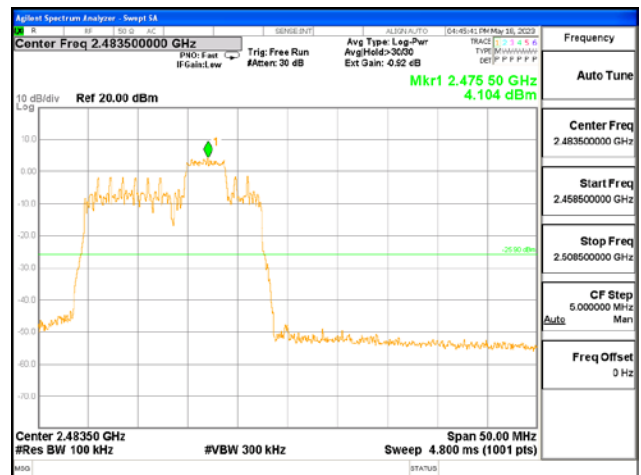

ANT R, 802.11ax_HE20_52T_Mid