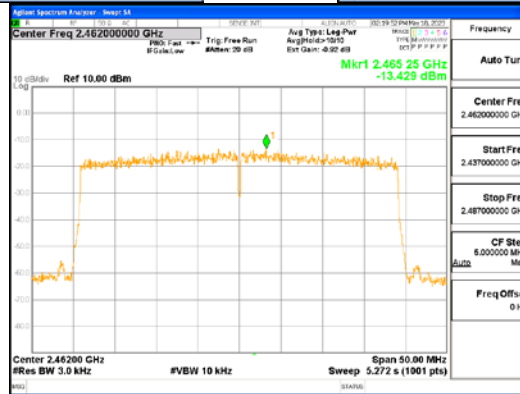

ANT L, 802.11ax_HE40_484T

ANT R, 802.11ax_HE40_484T

4.4 Conducted Spurious emission

Test Procedures

KDB 558074 - Section 8.5
ANSI C63.10-2013 - Section 11.11.3

The bandwidth at 20dB down from the highest inband spectral density is measured with a spectrum analyzer connected to the antenna terminal, while EUT is operating in transmission mode at the appropriate frequencies.

After the trace being stable, Use the marker-to-peak function to measure 20 dB down both sides of the intentional emission.

Test Settings:

Center frequency = the highest, middle and the lowest channels

- a) RBW = 100 kHz
- b) VBW $\geq 3 \times$ RBW
- c) Detector = peak
- d) Sweep time = auto couple
- e) Trace mode= max hold
- f) Allow trace to fully stabilize
- g) Use the peak marker function to determine the maximum amplitude level.