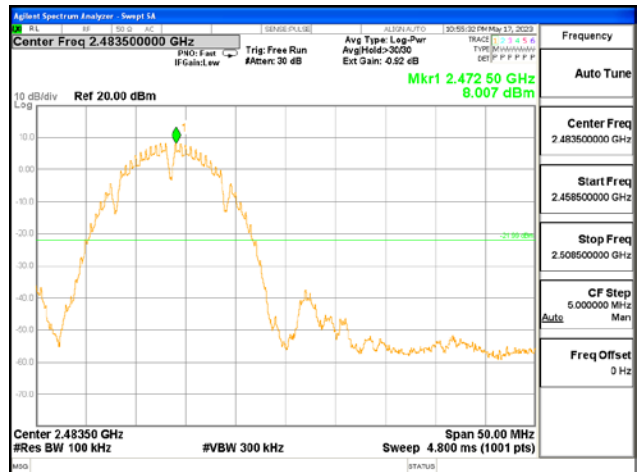

ANT L, 802.11ax_HE40_484T

ANT R, 802.11ax_HE40_484T

4.4 Conducted Spurious emission

Test Procedures

KDB 558074 - Section 8.5
ANSI C63.10-2013 - Section 11.11.3

The bandwidth at 20dB down from the highest inband spectral density is measured with a spectrum analyzer connected to the antenna terminal, while EUT is operating in transmission mode at the appropriate frequencies.

After the trace being stable, Use the marker-to-peak function to measure 20 dB down both sides of the intentional emission.

Test Settings:

Center frequency = the highest, middle and the lowest channels

- a) RBW = 100 kHz
- b) VBW $\geq 3 \times$ RBW
- c) Detector = peak
- d) Sweep time = auto couple
- e) Trace mode= max hold
- f) Allow trace to fully stabilize
- g) Use the peak marker function to determine the maximum amplitude level.

Limit :

Emission level < 30 dBc

Test Data: Complies

- All conducted emission in any 100 kHz bandwidth outside of the spread spectrum band was at least 30dB lower than the highest inband spectral density. Therefore the applying equipment meets the requirement.

See next pages for actual measured spectrum plots.

CTK Co., Ltd.
 (Ho-dong), 113, Yejik-ro, Cheoin-gu,
 Yongin-si, Gyeonggi-do, Korea
 Tel: +82-31-339-9970
 Fax: +82-31-624-9501

Report No.:
 CTK-2023-01325
 Page (83) / (155) Pages