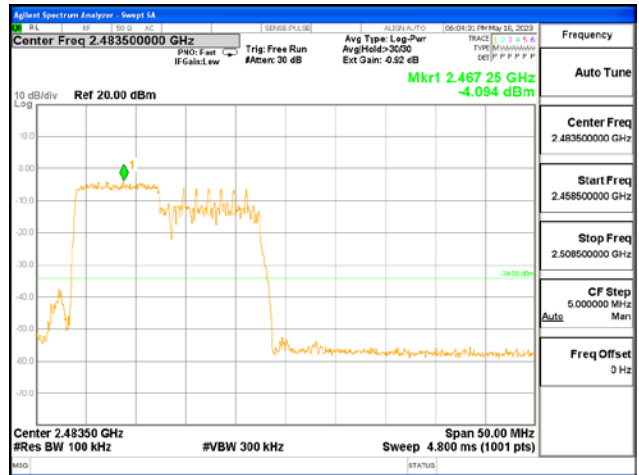

CTK Co., Ltd.
(Ho-dong), 113, Yejik-ro, Cheoin-gu,
Yongin-si, Gyeonggi-do, Korea
Tel: +82-31-339-9970
Fax: +82-31-624-9501

Report No.:
CTK-2023-01325
Page (101) / (155) Pages

ANT L, 802.11ax_HE20_106T_Low