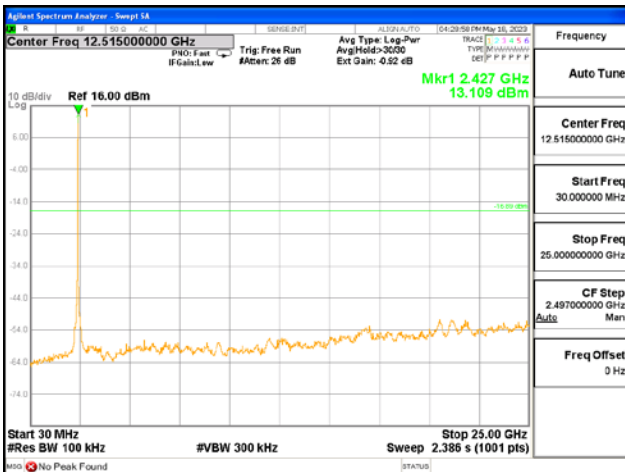

CTK Co., Ltd.
(Ho-dong), 113, Yejik-ro, Cheoin-gu,
Yongin-si, Gyeonggi-do, Korea
Tel: +82-31-339-9970
Fax: +82-31-624-9501

Report No.:
CTK-2023-01325
Page (98) / (155) Pages

ANT R, 802.11ax_HE20_26T_High