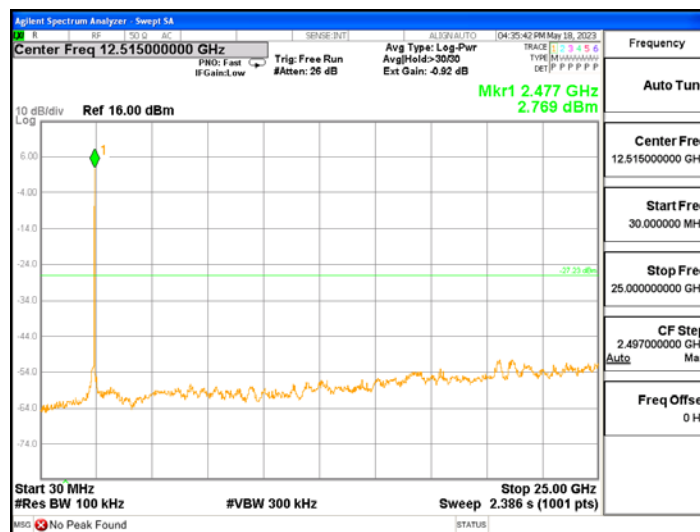

CTK Co., Ltd.
(Ho-dong), 113, Yejik-ro, Cheoin-gu,
Yongin-si, Gyeonggi-do, Korea
Tel: +82-31-339-9970
Fax: +82-31-624-9501

Report No.:
CTK-2023-01325
Page (98) / (155) Pages

ANT R, 802.11ax_HE20_26T_High