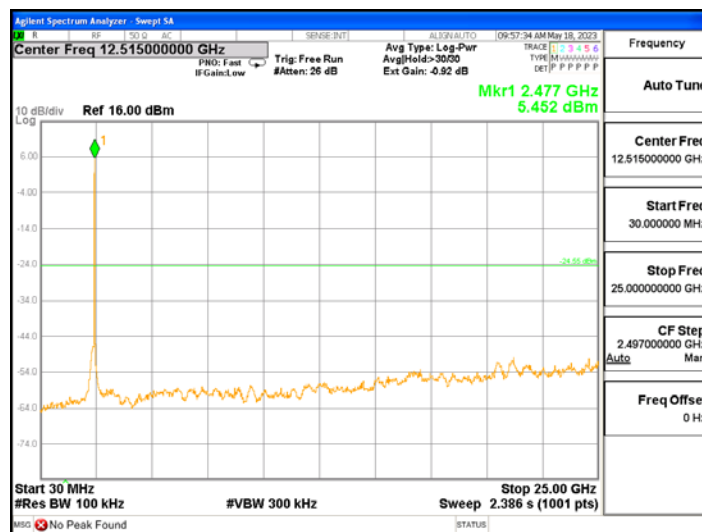

CTK Co., Ltd.
(Ho-dong), 113, Yejik-ro, Cheoin-gu,
Yongin-si, Gyeonggi-do, Korea
Tel: +82-31-339-9970
Fax: +82-31-624-9501

Report No.:
CTK-2023-01325
Page (88) / (155) Pages

ANT R, 802.11g