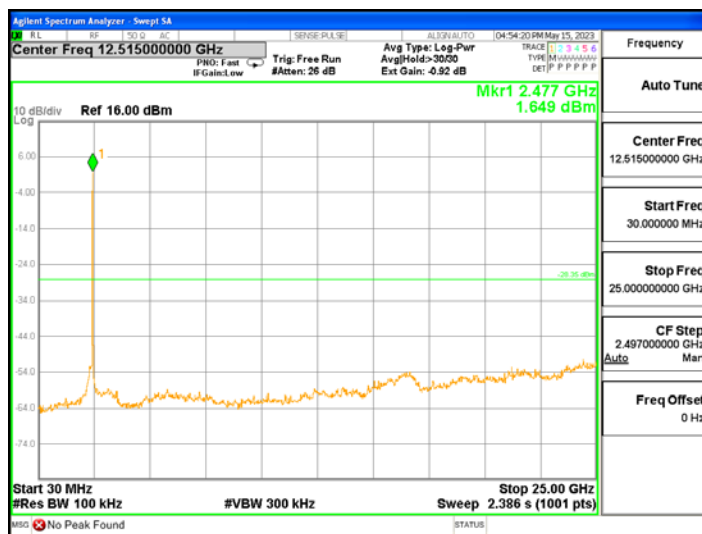

CTK Co., Ltd.
(Ho-dong), 113, Yejik-ro, Cheoin-gu,
Yongin-si, Gyeonggi-do, Korea
Tel: +82-31-339-9970
Fax: +82-31-624-9501

Report No.:
CTK-2023-01325
Page (103) / (155) Pages

ANT L, 802.11ax_HE20_242T