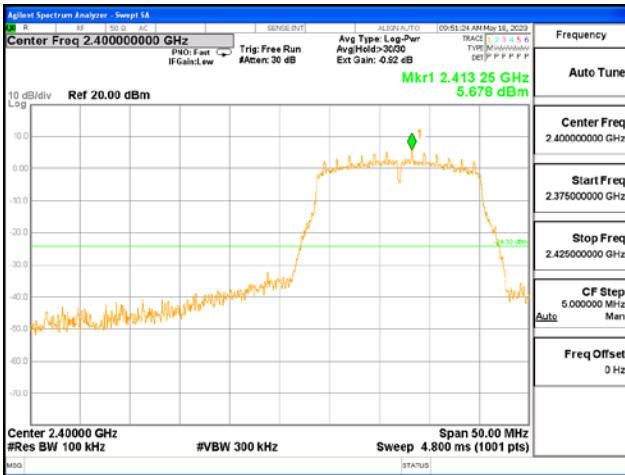

CTK Co., Ltd.
(Ho-dong), 113, Yejik-ro, Cheoin-gu,
Yongin-si, Gyeonggi-do, Korea
Tel: +82-31-339-9970
Fax: +82-31-624-9501

Report No.:
CTK-2023-01325
Page (88) / (155) Pages

ANT R, 802.11g