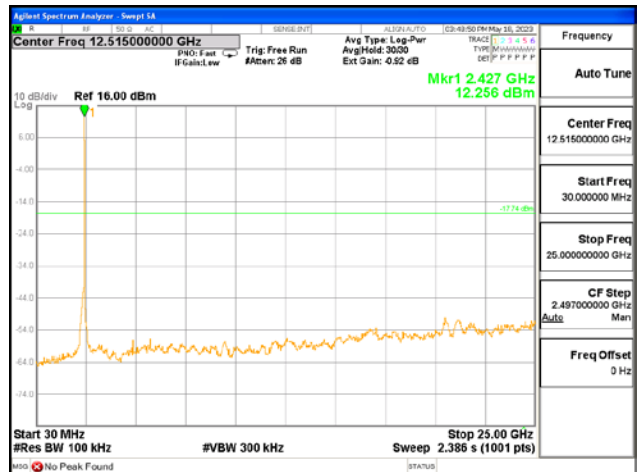

CTK Co., Ltd.
(Ho-dong), 113, Yejik-ro, Cheoin-gu,
Yongin-si, Gyeonggi-do, Korea
Tel: +82-31-339-9970
Fax: +82-31-624-9501

Report No.:
CTK-2023-01325
Page (94) / (155) Pages

ANT R, 802.11ax_HE20_26T_Low