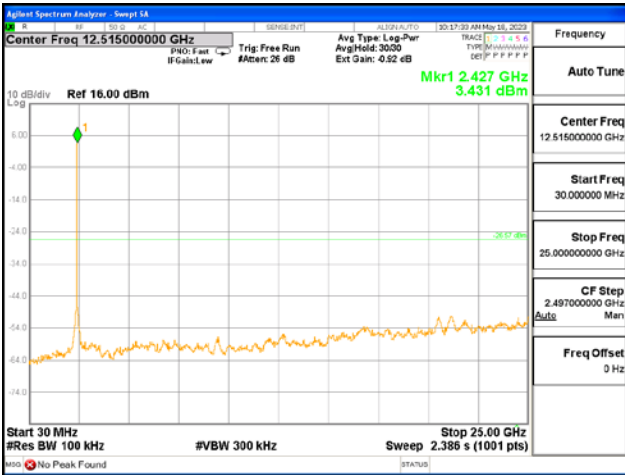

CTK Co., Ltd.
(Ho-dong), 113, Yejik-ro, Cheoin-gu,
Yongin-si, Gyeonggi-do, Korea
Tel: +82-31-339-9970
Fax: +82-31-624-9501

Report No.:
CTK-2023-01325
Page (90) / (155) Pages

ANT R, 802.11n_HT20