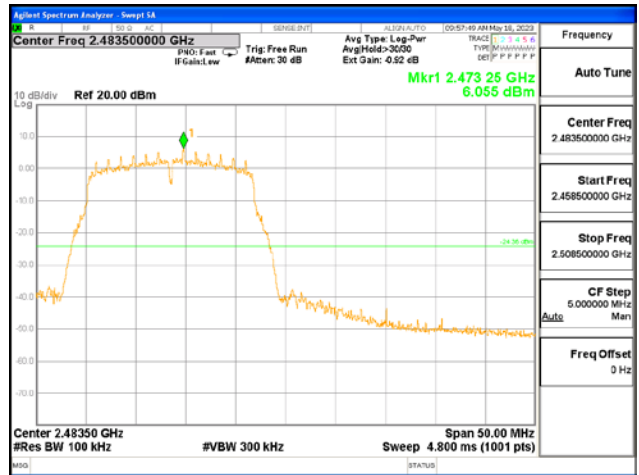

CTK Co., Ltd.
(Ho-dong), 113, Yejik-ro, Cheoin-gu,
Yongin-si, Gyeonggi-do, Korea
Tel: +82-31-339-9970
Fax: +82-31-624-9501

Report No.:
CTK-2023-01325
Page (88) / (155) Pages

ANT R, 802.11g