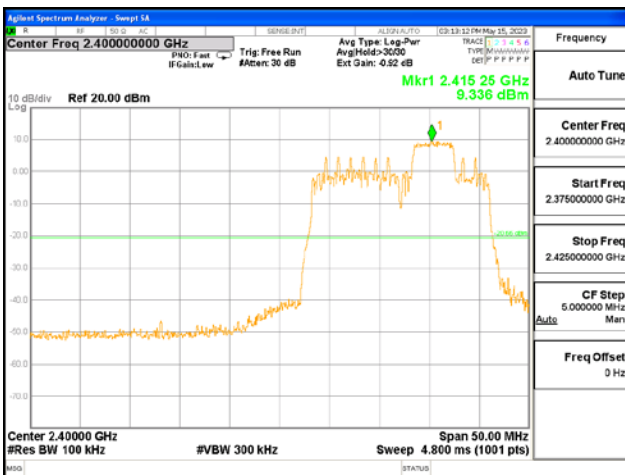

ANT R, 802.11ax_HE20_52T_Mid