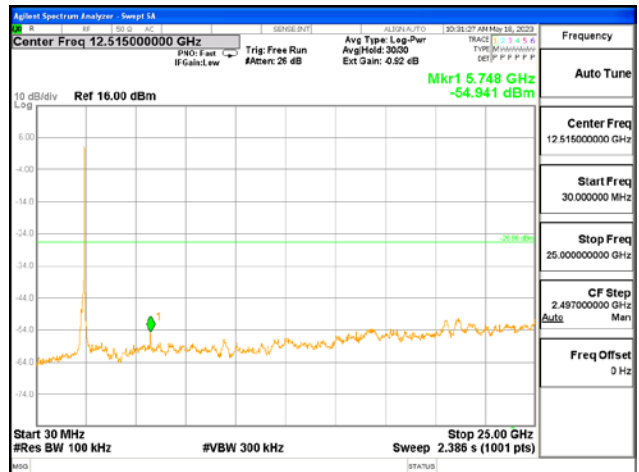

CTK Co., Ltd.
(Ho-dong), 113, Yejik-ro, Cheoin-gu,
Yongin-si, Gyeonggi-do, Korea
Tel: +82-31-339-9970
Fax: +82-31-624-9501

Report No.:
CTK-2023-01325
Page (92) / (155) Pages

ANT R, 802.11n_HT40