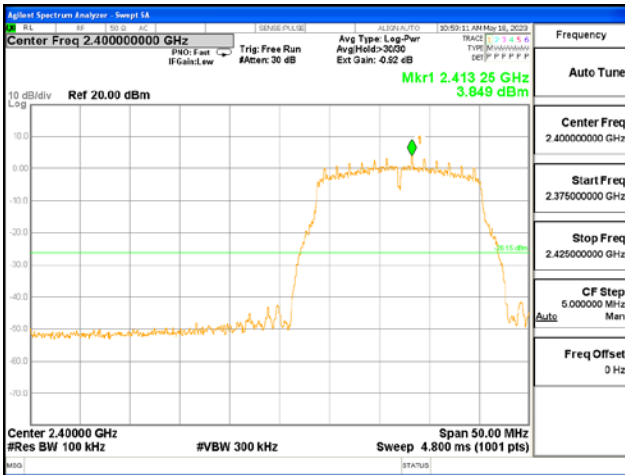

CTK Co., Ltd.
(Ho-dong), 113, Yejik-ro, Cheoin-gu,
Yongin-si, Gyeonggi-do, Korea
Tel: +82-31-339-9970
Fax: +82-31-624-9501

Report No.:
CTK-2023-01325
Page (87) / (155) Pages

ANT L, 802.11g