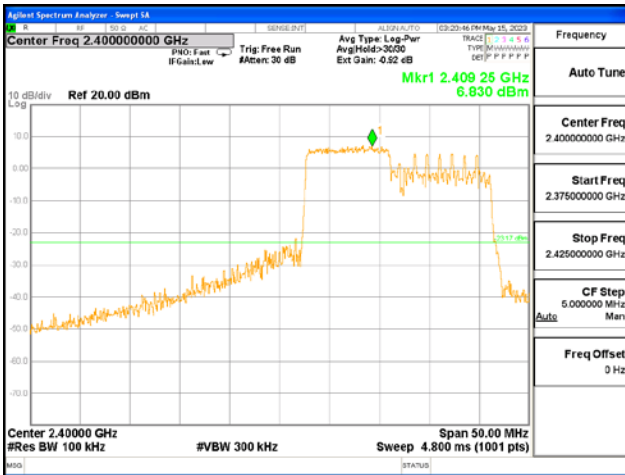

CTK Co., Ltd.
(Ho-dong), 113, Yejik-ro, Cheoin-gu,
Yongin-si, Gyeonggi-do, Korea
Tel: +82-31-339-9970
Fax: +82-31-624-9501

Report No.:
CTK-2023-01325
Page (102) / (155) Pages

ANT R, 802.11ax_HE20_106T_Low