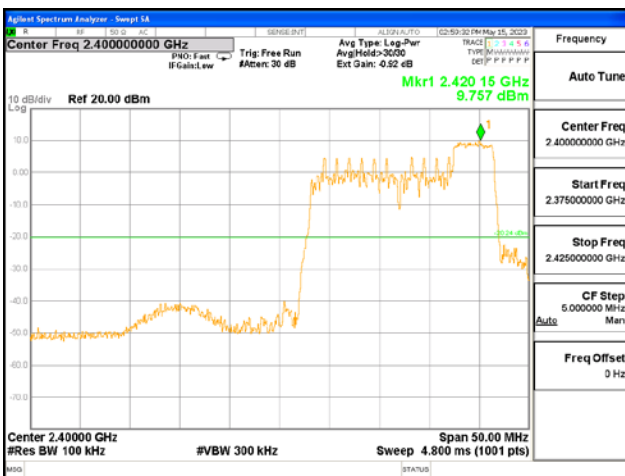

ANT R, 802.11ax_HE20_52T_High