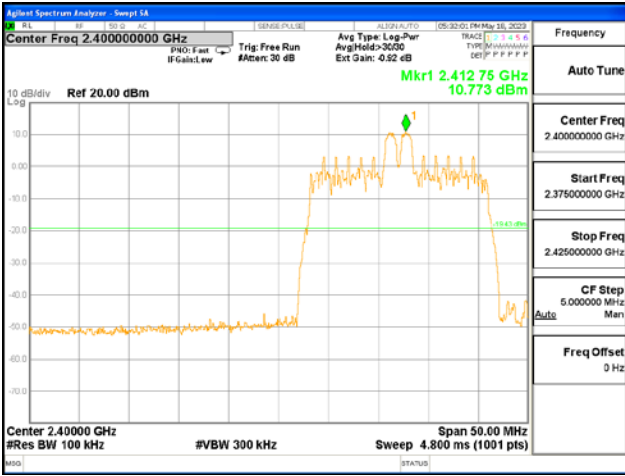

CTK Co., Ltd.
(Ho-dong), 113, Yejik-ro, Cheoin-gu,
Yongin-si, Gyeonggi-do, Korea
Tel: +82-31-339-9970
Fax: +82-31-624-9501

Report No.:
CTK-2023-01325
Page (95) / (155) Pages

ANT L, 802.11ax_HE20_26T_Mid