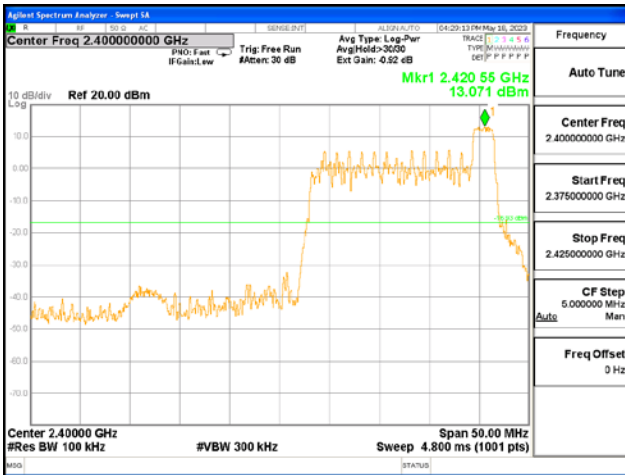

CTK Co., Ltd.
(Ho-dong), 113, Yejik-ro, Cheoin-gu,
Yongin-si, Gyeonggi-do, Korea
Tel: +82-31-339-9970
Fax: +82-31-624-9501

Report No.:
CTK-2023-01325
Page (98) / (155) Pages

ANT R, 802.11ax_HE20_26T_High