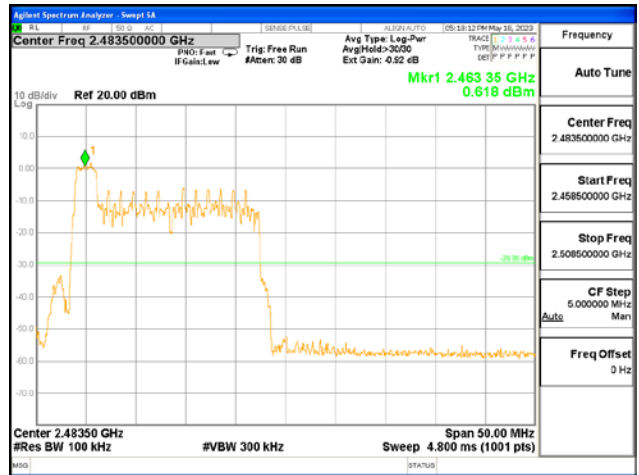

CTK Co., Ltd.
(Ho-dong), 113, Yejik-ro, Cheoin-gu,
Yongin-si, Gyeonggi-do, Korea
Tel: +82-31-339-9970
Fax: +82-31-624-9501

Report No.:
CTK-2023-01325
Page (93) / (155) Pages

ANT L, 802.11ax_HE20_26T_Low