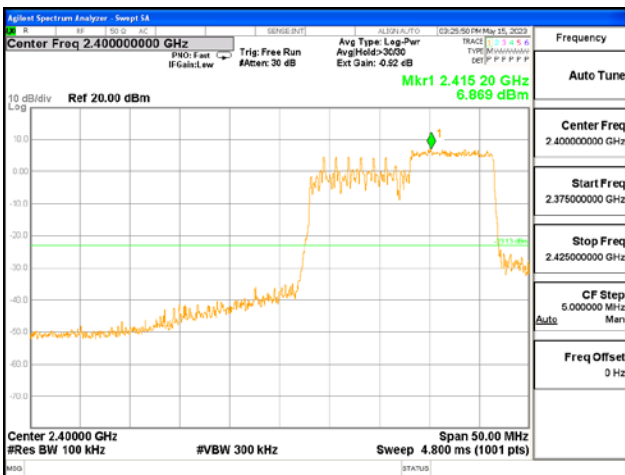

ANT R, 802.11ax_HE20_106T_High