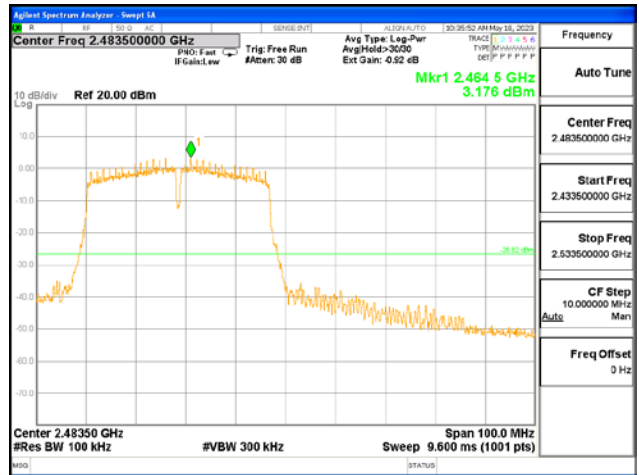

CTK Co., Ltd.
(Ho-dong), 113, Yejik-ro, Cheoin-gu,
Yongin-si, Gyeonggi-do, Korea
Tel: +82-31-339-9970
Fax: +82-31-624-9501

Report No.:
CTK-2023-01325
Page (92) / (155) Pages

ANT R, 802.11n_HT40