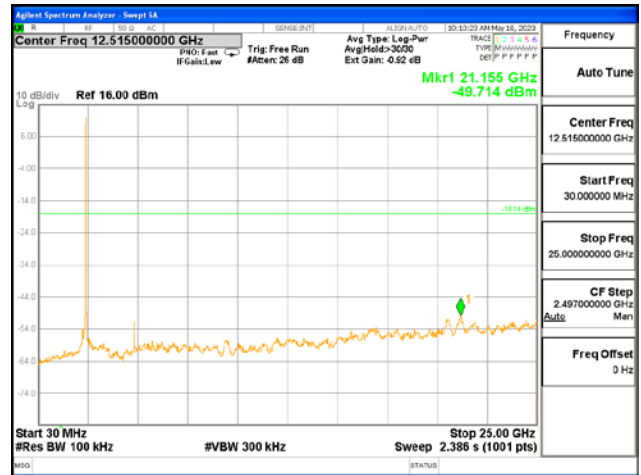

CTK Co., Ltd.
(Ho-dong), 113, Yejik-ro, Cheoin-gu,
Yongin-si, Gyeonggi-do, Korea
Tel: +82-31-339-9970
Fax: +82-31-624-9501

Report No.:
CTK-2023-01325
Page (86) / (155) Pages

ANT R, 802.11b