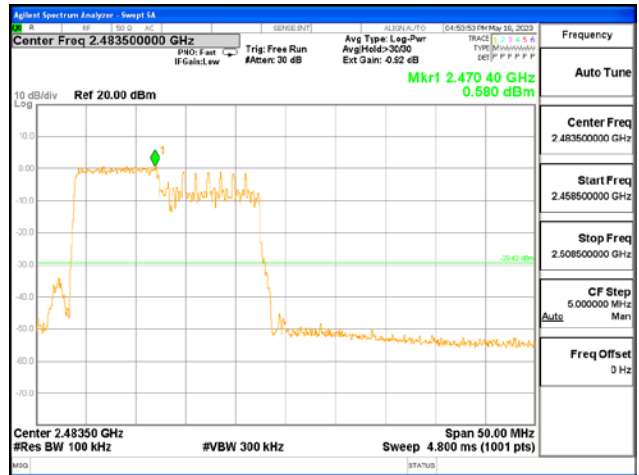

CTK Co., Ltd.
(Ho-dong), 113, Yejik-ro, Cheoin-gu,
Yongin-si, Gyeonggi-do, Korea
Tel: +82-31-339-9970
Fax: +82-31-624-9501

Report No.:
CTK-2023-01325
Page (102) / (155) Pages

ANT R, 802.11ax_HE20_106T_Low