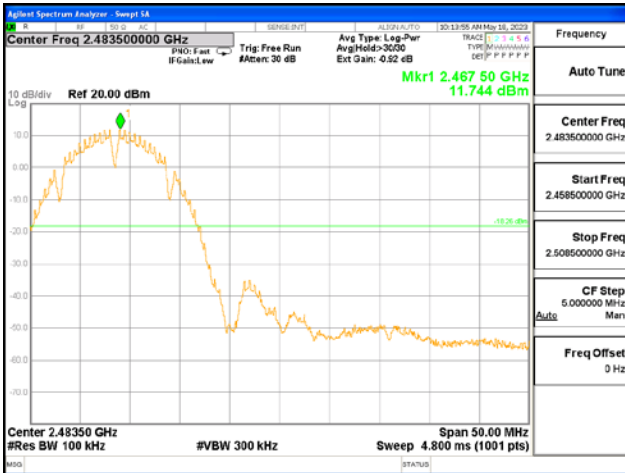

CTK Co., Ltd.
(Ho-dong), 113, Yejik-ro, Cheoin-gu,
Yongin-si, Gyeonggi-do, Korea
Tel: +82-31-339-9970
Fax: +82-31-624-9501

Report No.:
CTK-2023-01325
Page (85) / (155) Pages

ANT R, 802.11b