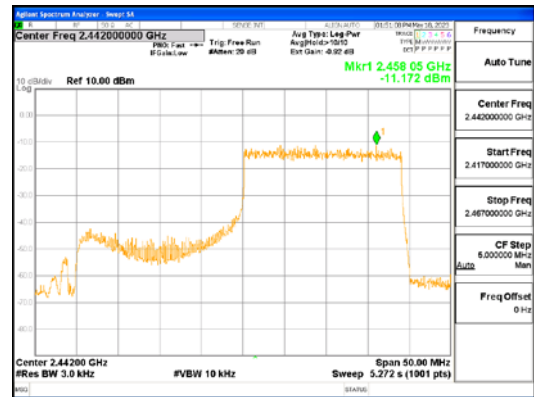

ANT R, 802.11ax_HE40_242T_High