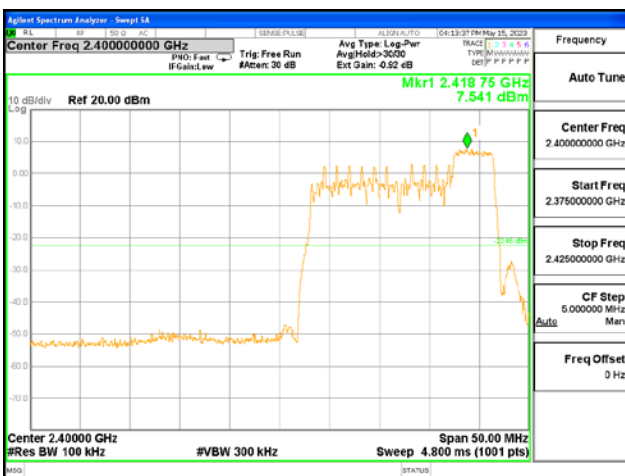

ANT L, 802.11ax_HE20_52T_High