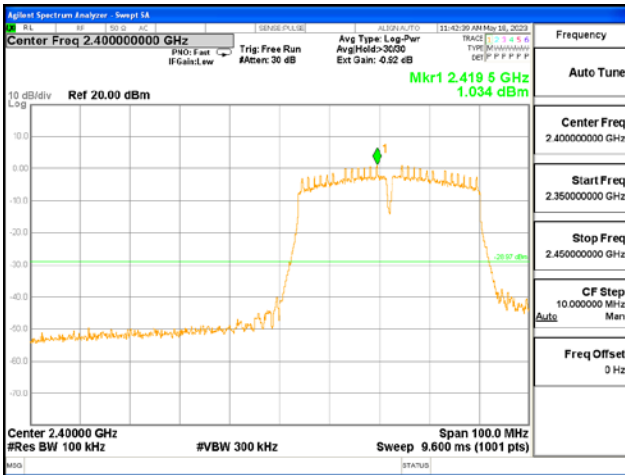

CTK Co., Ltd.
(Ho-dong), 113, Yejik-ro, Cheoin-gu,
Yongin-si, Gyeonggi-do, Korea
Tel: +82-31-339-9970
Fax: +82-31-624-9501

Report No.:
CTK-2023-01325
Page (91) / (155) Pages

ANT L, 802.11n_HT40