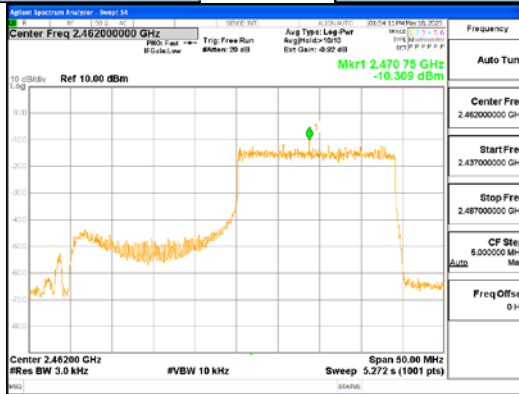

ANT R, 802.11ax_HE40_242T_High