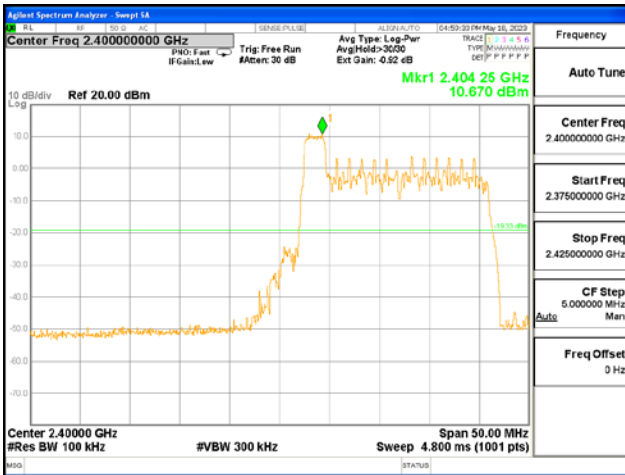

CTK Co., Ltd.
(Ho-dong), 113, Yejik-ro, Cheoin-gu,
Yongin-si, Gyeonggi-do, Korea
Tel: +82-31-339-9970
Fax: +82-31-624-9501

Report No.:
CTK-2023-01325
Page (93) / (155) Pages

ANT L, 802.11ax_HE20_26T_Low