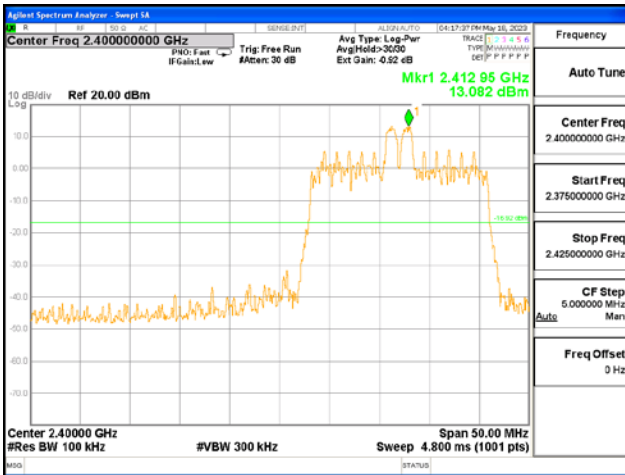

CTK Co., Ltd.
(Ho-dong), 113, Yejik-ro, Cheoin-gu,
Yongin-si, Gyeonggi-do, Korea
Tel: +82-31-339-9970
Fax: +82-31-624-9501

Report No.:
CTK-2023-01325
Page (96) / (155) Pages

ANT R, 802.11ax_HE20_26T_Mid