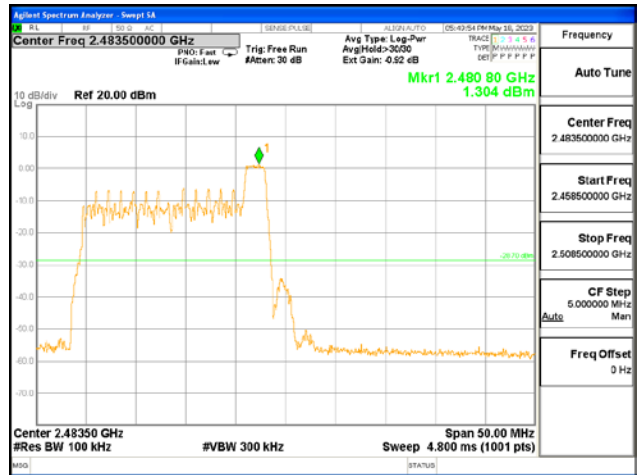

CTK Co., Ltd.
(Ho-dong), 113, Yejik-ro, Cheoin-gu,
Yongin-si, Gyeonggi-do, Korea
Tel: +82-31-339-9970
Fax: +82-31-624-9501

Report No.:
CTK-2023-01325
Page (97) / (155) Pages

ANT L, 802.11ax_HE20_26T_High