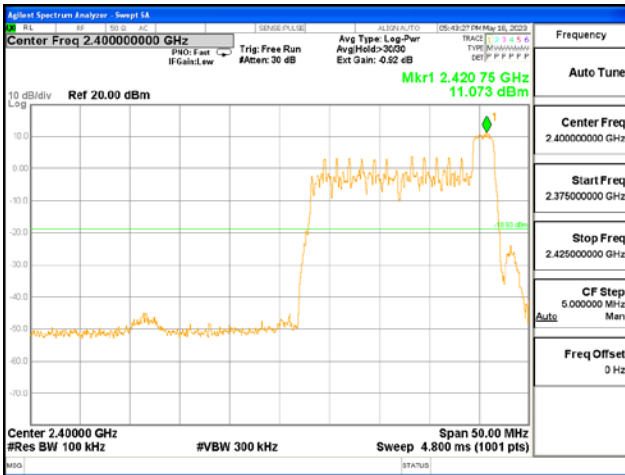

CTK Co., Ltd.
(Ho-dong), 113, Yejik-ro, Cheoin-gu,
Yongin-si, Gyeonggi-do, Korea
Tel: +82-31-339-9970
Fax: +82-31-624-9501

Report No.:
CTK-2023-01325
Page (97) / (155) Pages

ANT L, 802.11ax_HE20_26T_High