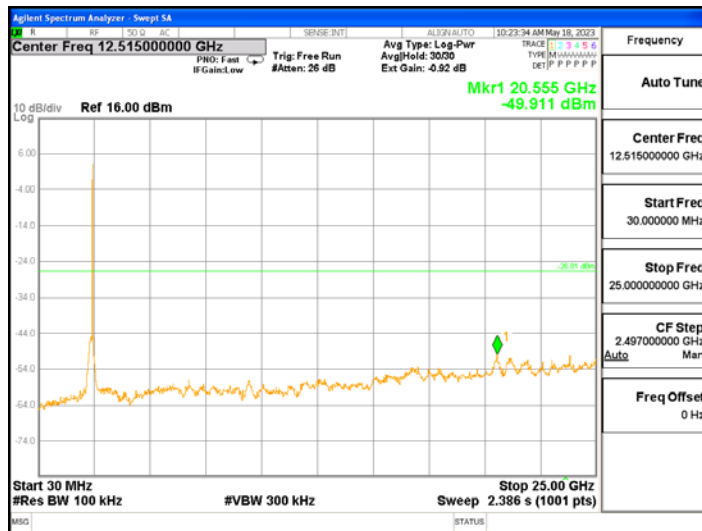

CTK Co., Ltd.
(Ho-dong), 113, Yejik-ro, Cheoin-gu,
Yongin-si, Gyeonggi-do, Korea
Tel: +82-31-339-9970
Fax: +82-31-624-9501

Report No.:
CTK-2023-01325
Page (90) / (155) Pages

ANT R, 802.11n_HT20