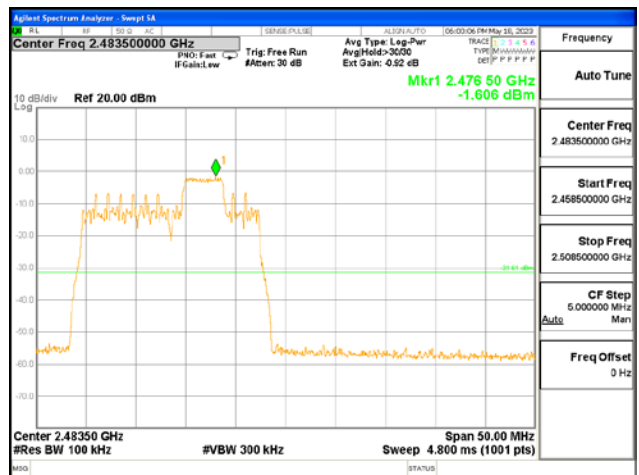

ANT L, 802.11ax_HE20_52T_Mid