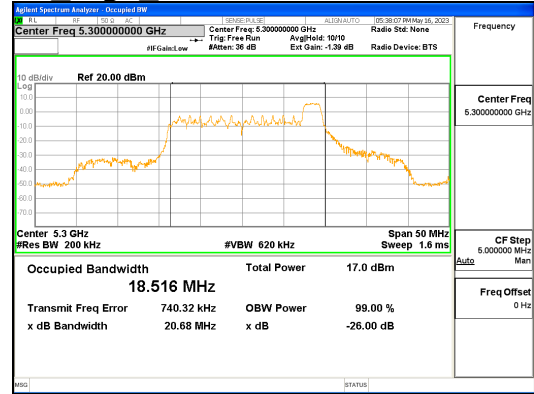

ANT L_802.11ax_HE20_26T_High_UNII 1

ANT L_802.11ax_HE20_26T_High_UNII 2A