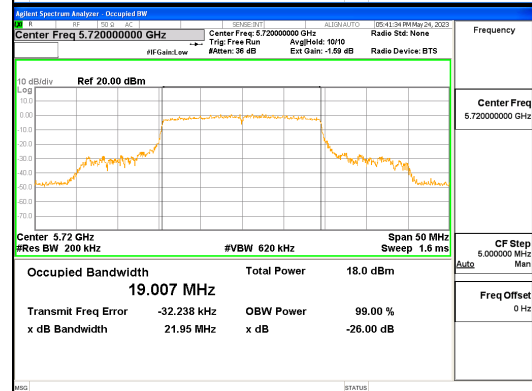

CTK Co., Ltd.
(Ho-dong), 113, Yejik-ro, Cheoin-gu,
Yongin-si, Gyeonggi-do, Korea
Tel: +82-31-339-9970
Fax: +82-31-624-9501

Report No.:
CTK-2023-01326
Page (68) / (539) Pages