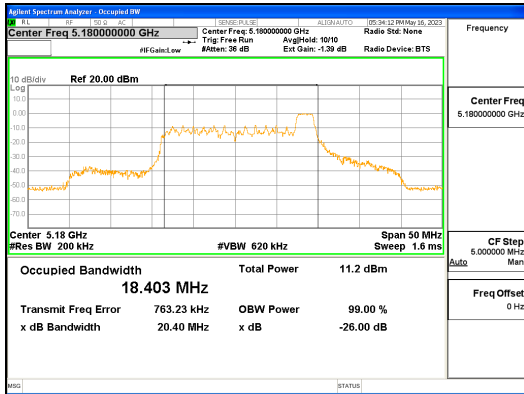

CTK Co., Ltd.
(Ho-dong), 113, Yejik-ro, Cheoin-gu,
Yongin-si, Gyeonggi-do, Korea
Tel: +82-31-339-9970
Fax: +82-31-624-9501

Report No.:
CTK-2023-01326
Page (61) / (539) Pages