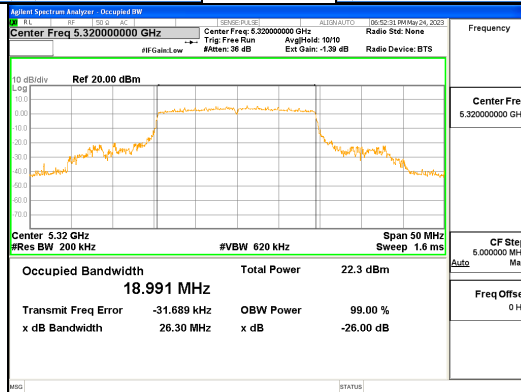

ANT L_802.11ax_HE20_242T_UNII 1

ANT L_802.11ax_HE20_242T_UNII 2A