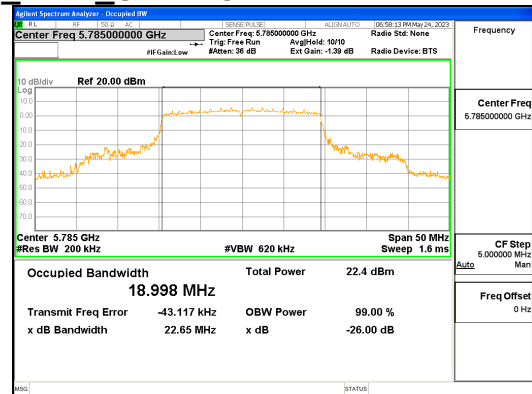

ANT L_802.11ax_HE20_242T_UNII 2C

ANT L_802.11ax_HE20_242T_UNII 3