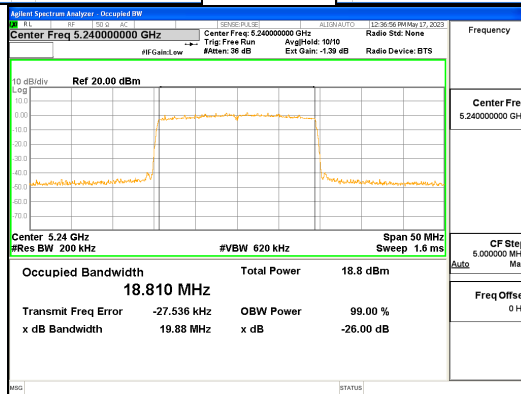

ANT L_802.11ax_HE20_242T_UNII 1

ANT L_802.11ax_HE20_242T_UNII 2A