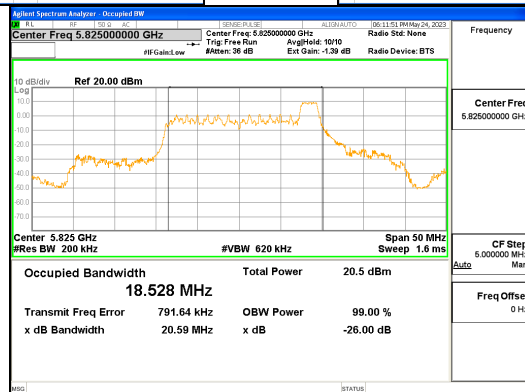

ANT L_802.11ax_HE20_26T_High_UNII 2C

ANT L_802.11ax_HE20_26T_High_UNII 3