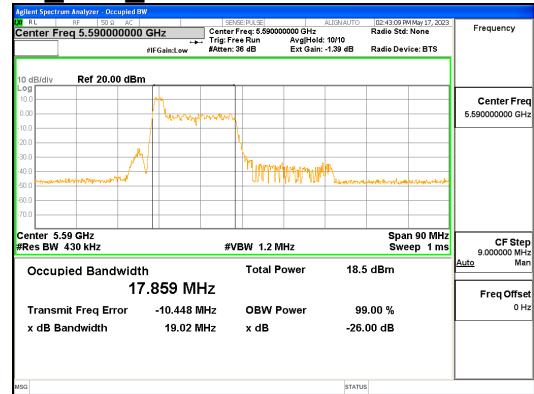

ANT L_802.11ax_HE40_26T_Low_UNII 2C