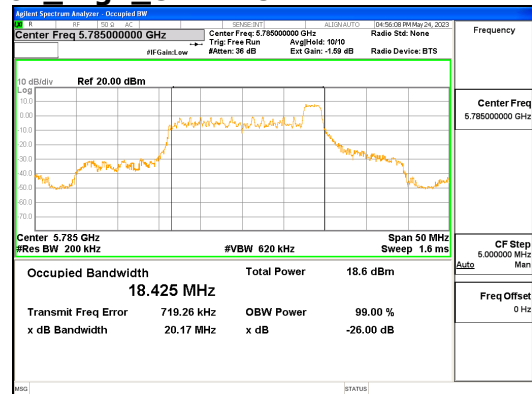

ANT R_802.11ax_HE20_26T_High_UNII 2C

ANT R_802.11ax_HE20_26T_High_UNII 3