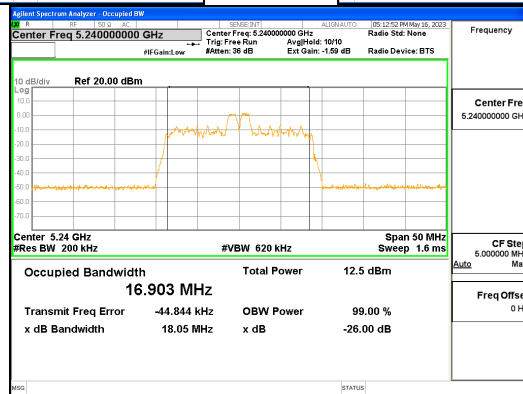

CTK Co., Ltd.
(Ho-dong), 113, Yejik-ro, Cheoin-gu,
Yongin-si, Gyeonggi-do, Korea
Tel: +82-31-339-9970
Fax: +82-31-624-9501

Report No.:
CTK-2023-01326
Page (59) / (539) Pages