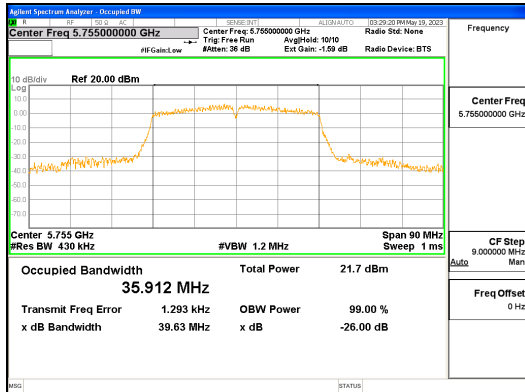

CTK Co., Ltd.
(Ho-dong), 113, Yejik-ro, Cheoin-gu,
Yongin-si, Gyeonggi-do, Korea
Tel: +82-31-339-9970
Fax: +82-31-624-9501

Report No.:
CTK-2023-01326
Page (72) / (539) Pages

ANT R_802.11n_HT40_UNII 3