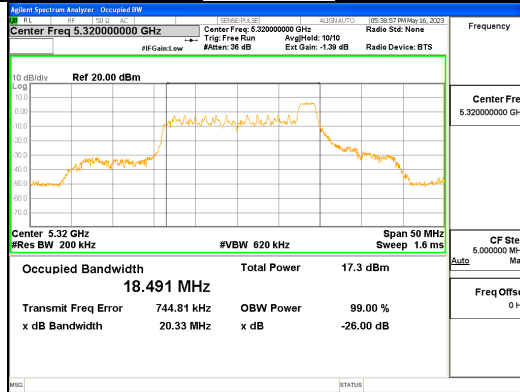

ANT L_802.11ax_HE20_26T_High_UNII 1

ANT L_802.11ax_HE20_26T_High_UNII 2A