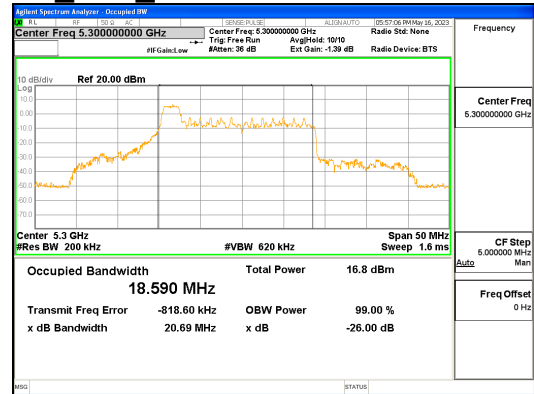

**ANT L\_802.11ax\_HE20\_26T\_Low\_UNII 2A**

**CTK Co., Ltd.**  
 (Ho-dong), 113, Yejik-ro, Cheoin-gu,  
 Yongin-si, Gyeonggi-do, Korea  
 Tel: +82-31-339-9970  
 Fax: +82-31-624-9501

Report No.:  
 CTK-2023-01326  
 Page (54) / (539) Pages