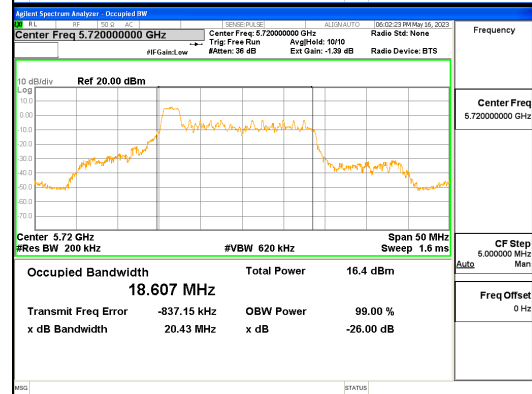

**ANT L\_802.11ax\_HE20\_26T\_Low\_UNII 2A**

**CTK Co., Ltd.**  
 (Ho-dong), 113, Yejik-ro, Cheoin-gu,  
 Yongin-si, Gyeonggi-do, Korea  
 Tel: +82-31-339-9970  
 Fax: +82-31-624-9501

Report No.:  
 CTK-2023-01326  
 Page (54) / (539) Pages