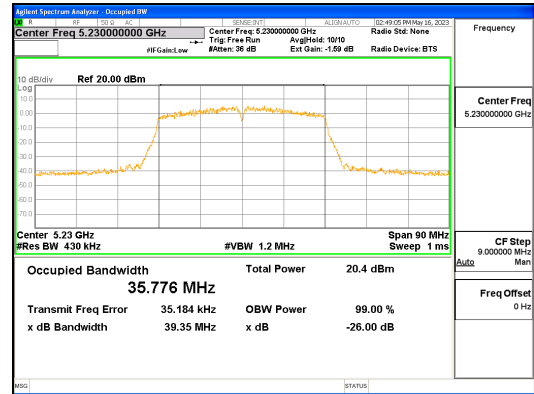

CTK Co., Ltd.
(Ho-dong), 113, Yejik-ro, Cheoin-gu,
Yongin-si, Gyeonggi-do, Korea
Tel: +82-31-339-9970
Fax: +82-31-624-9501

Report No.:
CTK-2023-01326
Page (71) / (539) Pages