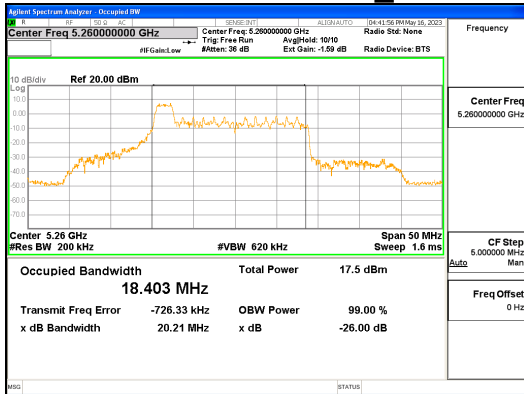

ANT R_802.11ax_HE20_26T_Low_UNII 1

ANT R_802.11ax_HE20_26T_Low_UNII 2A