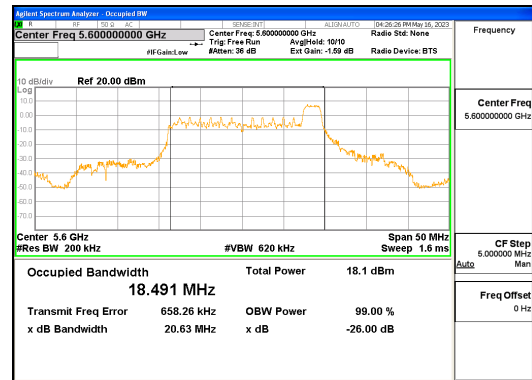

CTK Co., Ltd.
(Ho-dong), 113, Yejik-ro, Cheoin-gu,
Yongin-si, Gyeonggi-do, Korea
Tel: +82-31-339-9970
Fax: +82-31-624-9501

Report No.:
CTK-2023-01326
Page (64) / (539) Pages