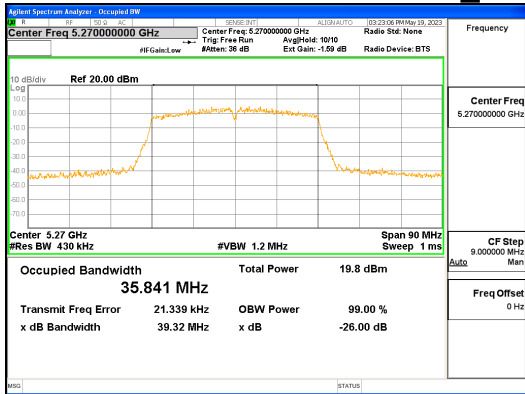

ANT R_802.11n_HT40_UNII 1