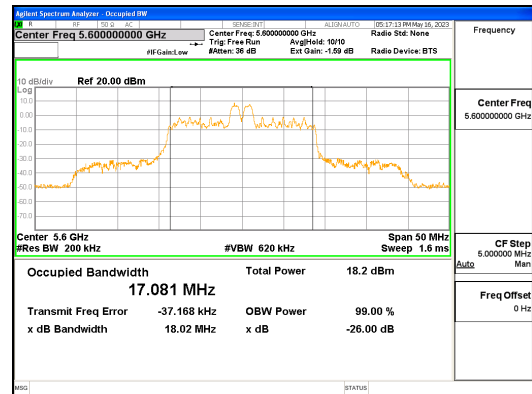

CTK Co., Ltd.
(Ho-dong), 113, Yejik-ro, Cheoin-gu,
Yongin-si, Gyeonggi-do, Korea
Tel: +82-31-339-9970
Fax: +82-31-624-9501

Report No.:
CTK-2023-01326
Page (60) / (539) Pages