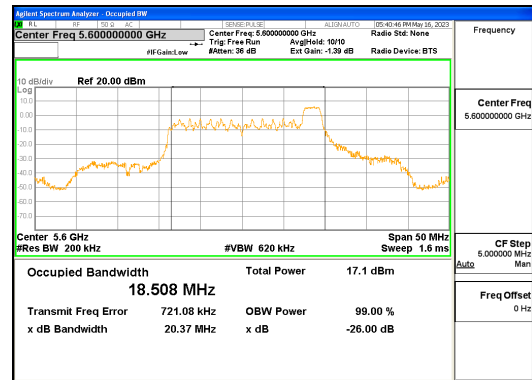

CTK Co., Ltd.
(Ho-dong), 113, Yejik-ro, Cheoin-gu,
Yongin-si, Gyeonggi-do, Korea
Tel: +82-31-339-9970
Fax: +82-31-624-9501

Report No.:
CTK-2023-01326
Page (62) / (539) Pages