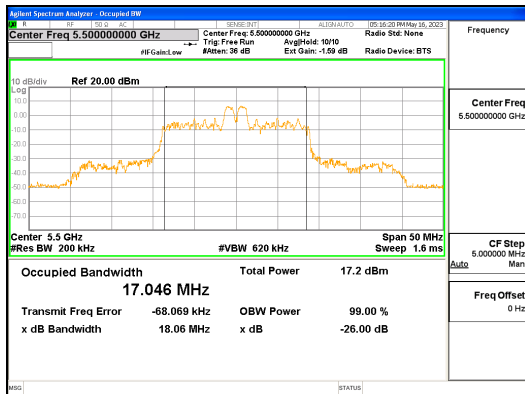

CTK Co., Ltd.
(Ho-dong), 113, Yejik-ro, Cheoin-gu,
Yongin-si, Gyeonggi-do, Korea
Tel: +82-31-339-9970
Fax: +82-31-624-9501

Report No.:
CTK-2023-01326
Page (60) / (539) Pages