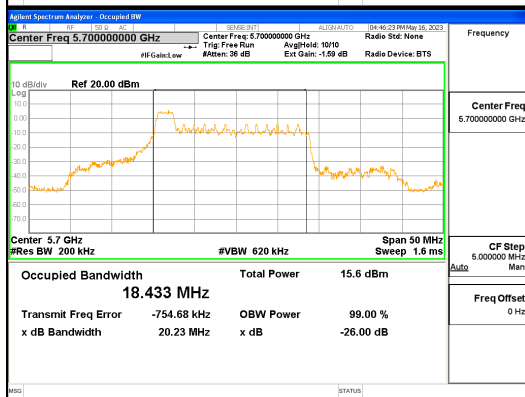

CTK Co., Ltd.
(Ho-dong), 113, Yejik-ro, Cheoin-gu,
Yongin-si, Gyeonggi-do, Korea
Tel: +82-31-339-9970
Fax: +82-31-624-9501

Report No.:
CTK-2023-01326
Page (56) / (539) Pages