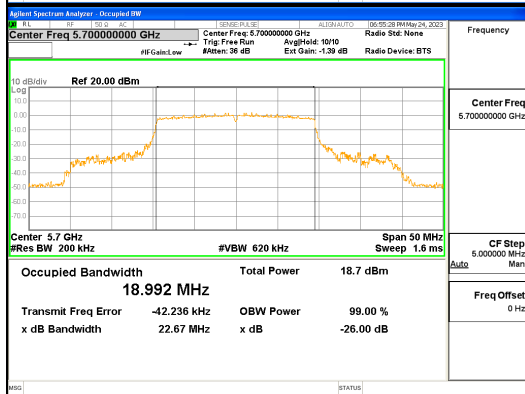

CTK Co., Ltd.
(Ho-dong), 113, Yejik-ro, Cheoin-gu,
Yongin-si, Gyeonggi-do, Korea
Tel: +82-31-339-9970
Fax: +82-31-624-9501

Report No.:
CTK-2023-01326
Page (66) / (539) Pages