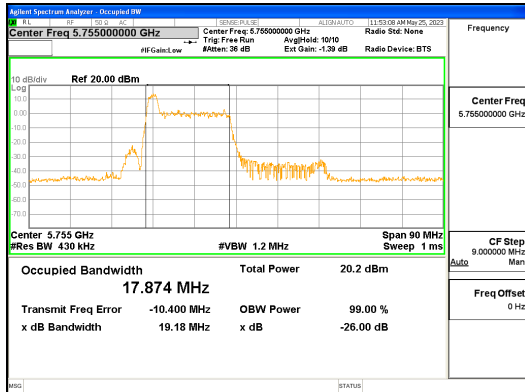

CTK Co., Ltd.
(Ho-dong), 113, Yejik-ro, Cheoin-gu,
Yongin-si, Gyeonggi-do, Korea
Tel: +82-31-339-9970
Fax: +82-31-624-9501

Report No.:
CTK-2023-01326
Page (78) / (539) Pages

ANT L_802.11ax_HE40_26T_Low_UNII 3