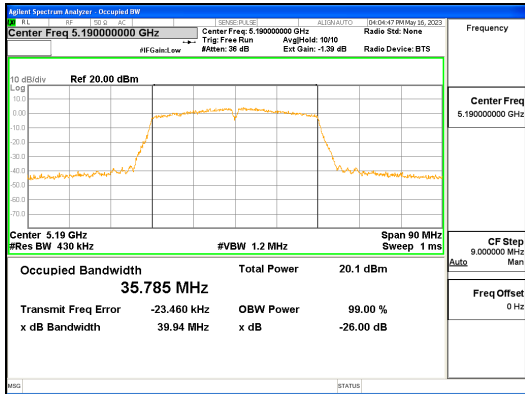

Report No.:  
 CTK-2023-01326  
 Page (68) / (539) Pages

**ANT R\_802.11ax\_HE20\_242T\_UNII 2C**

**ANT R\_802.11ax\_HE20\_242T\_UNII 3**

**ANT L\_802.11n\_HT40\_UNII 1**

**ANT L\_802.11n\_HT40\_UNII 2A**