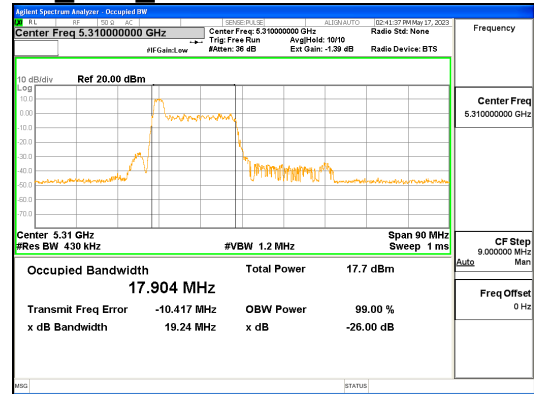

ANT L_802.11ax_HE40_26T_Low_UNII 2A