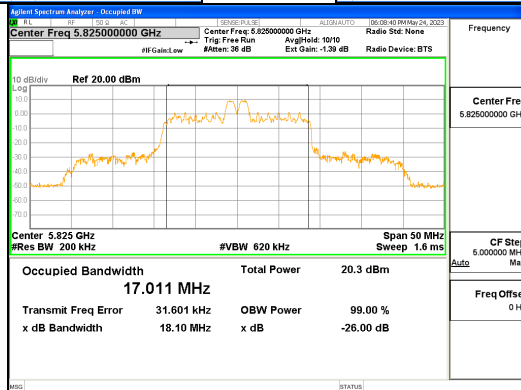

ANT L_802.11ax_HE20_26T_Mid_UNII 2C

ANT L_802.11ax_HE20_26T_Mid_UNII 3