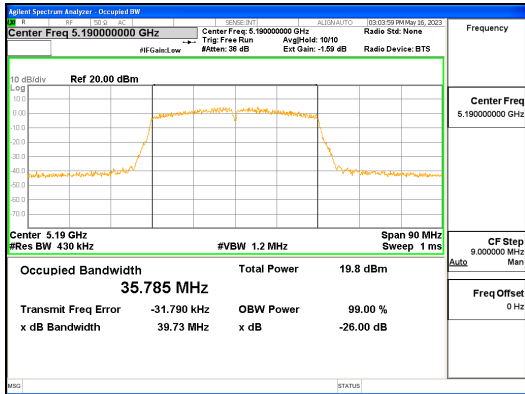

CTK Co., Ltd.
(Ho-dong), 113, Yejik-ro, Cheoin-gu,
Yongin-si, Gyeonggi-do, Korea
Tel: +82-31-339-9970
Fax: +82-31-624-9501

Report No.:
CTK-2023-01326
Page (75) / (539) Pages

ANT R_802.11ac_VHT40_UNII 1