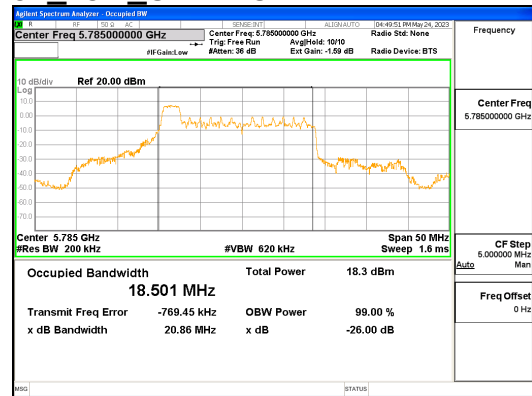

ANT R_802.11ax_HE20_26T_Low_UNII 2C

ANT R_802.11ax_HE20_26T_Low_UNII 3