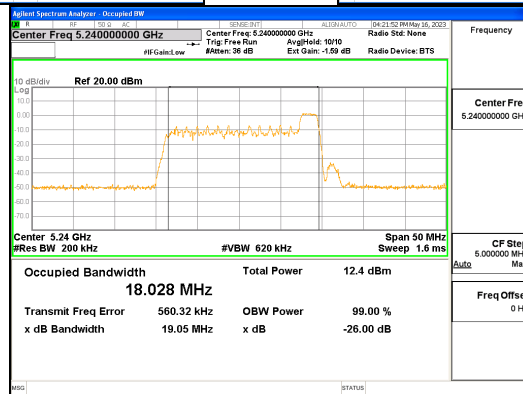

ANT R_802.11ax_HE20_26T_High_UNII 1

ANT R_802.11ax_HE20_26T_High_UNII 2A