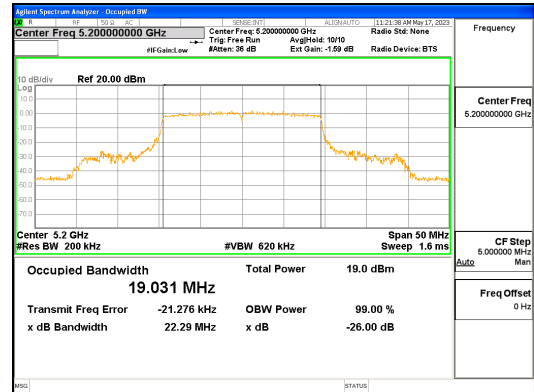

CTK Co., Ltd.
(Ho-dong), 113, Yejik-ro, Cheoin-gu,
Yongin-si, Gyeonggi-do, Korea
Tel: +82-31-339-9970
Fax: +82-31-624-9501

Report No.:
CTK-2023-01326
Page (67) / (539) Pages