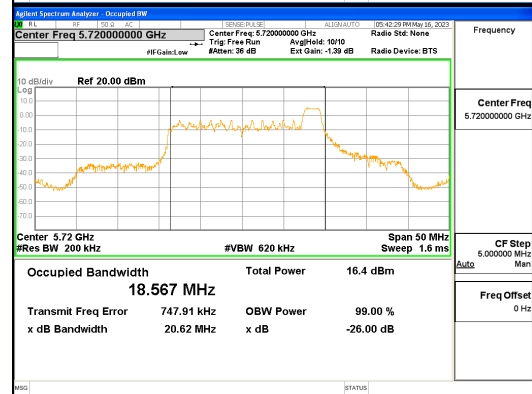

CTK Co., Ltd.
(Ho-dong), 113, Yejik-ro, Cheoin-gu,
Yongin-si, Gyeonggi-do, Korea
Tel: +82-31-339-9970
Fax: +82-31-624-9501

Report No.:
CTK-2023-01326
Page (62) / (539) Pages