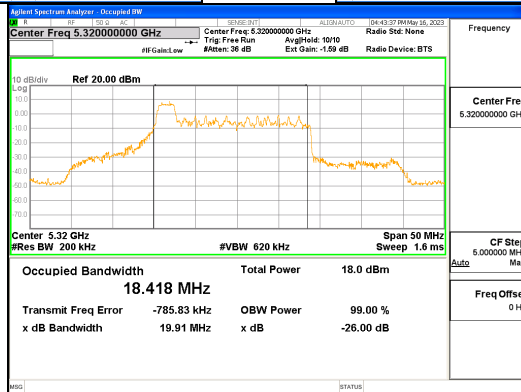

ANT R_802.11ax_HE20_26T_Low_UNII 1

ANT R_802.11ax_HE20_26T_Low_UNII 2A