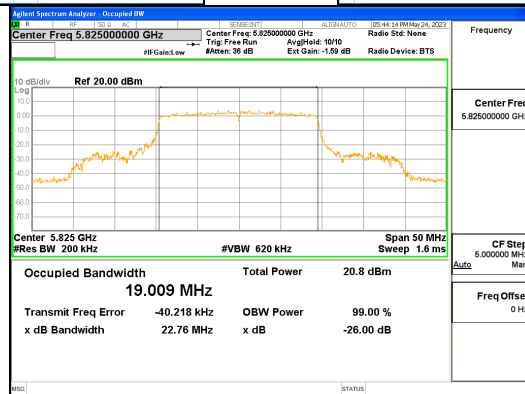

ANT R_802.11ax_HE20_242T_UNII 2C

ANT R_802.11ax_HE20_242T_UNII 3