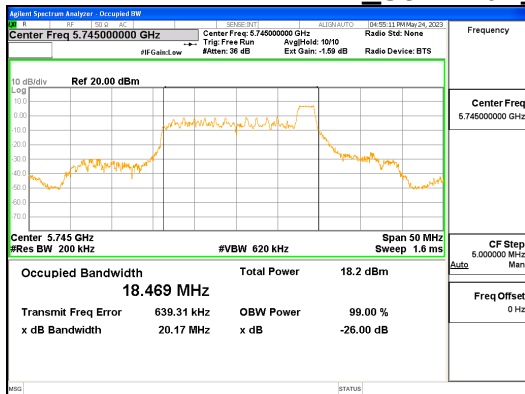

ANT R_802.11ax_HE20_26T_High_UNII 2C

ANT R_802.11ax_HE20_26T_High_UNII 3