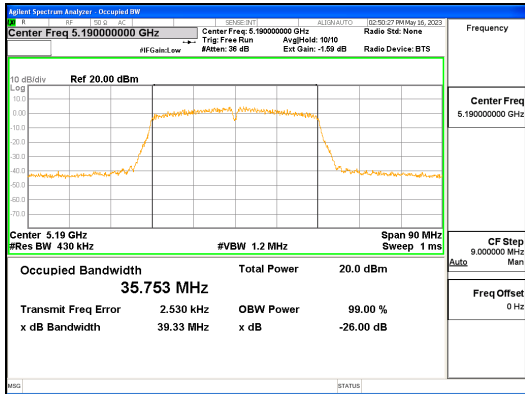

CTK Co., Ltd.
(Ho-dong), 113, Yejik-ro, Cheoin-gu,
Yongin-si, Gyeonggi-do, Korea
Tel: +82-31-339-9970
Fax: +82-31-624-9501

Report No.:
CTK-2023-01326
Page (71) / (539) Pages