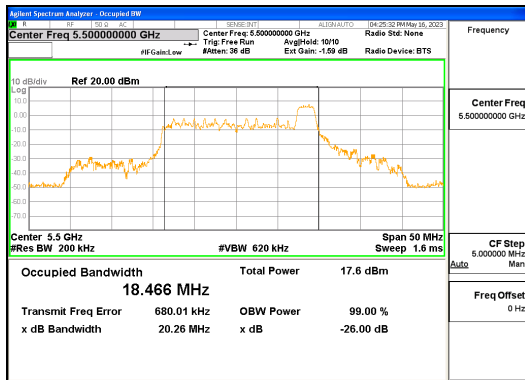

CTK Co., Ltd.
(Ho-dong), 113, Yejik-ro, Cheoin-gu,
Yongin-si, Gyeonggi-do, Korea
Tel: +82-31-339-9970
Fax: +82-31-624-9501

Report No.:
CTK-2023-01326
Page (64) / (539) Pages