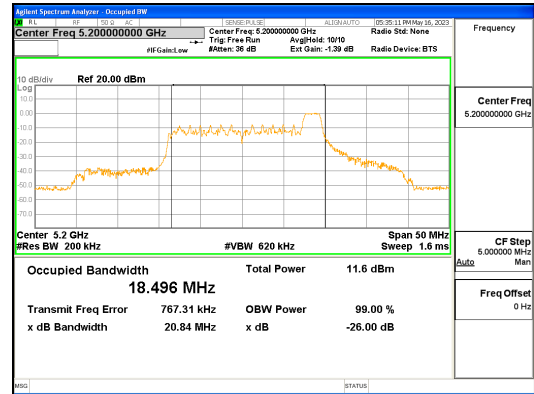

CTK Co., Ltd.
(Ho-dong), 113, Yejik-ro, Cheoin-gu,
Yongin-si, Gyeonggi-do, Korea
Tel: +82-31-339-9970
Fax: +82-31-624-9501

Report No.:
CTK-2023-01326
Page (61) / (539) Pages