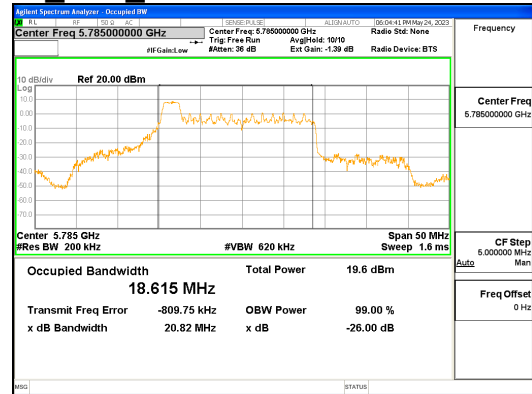

ANT L_802.11ax_HE20_26T_Low_UNII 2C

ANT L_802.11ax_HE20_26T_Low_UNII 3