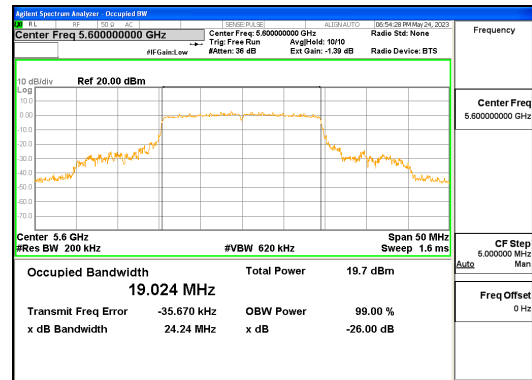

CTK Co., Ltd.
(Ho-dong), 113, Yejik-ro, Cheoin-gu,
Yongin-si, Gyeonggi-do, Korea
Tel: +82-31-339-9970
Fax: +82-31-624-9501

Report No.:
CTK-2023-01326
Page (66) / (539) Pages