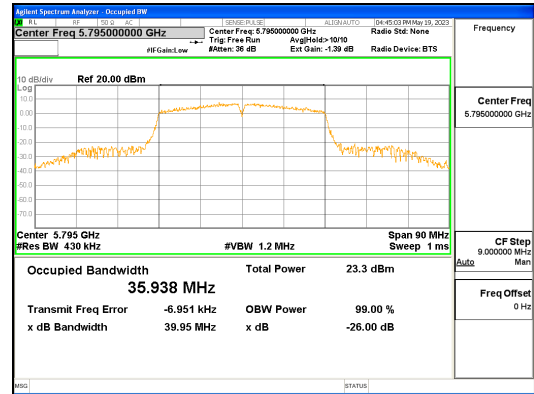

CTK Co., Ltd.
(Ho-dong), 113, Yejik-ro, Cheoin-gu,
Yongin-si, Gyeonggi-do, Korea
Tel: +82-31-339-9970
Fax: +82-31-624-9501

Report No.:
CTK-2023-01326
Page (70) / (539) Pages

ANT L_802.11n_HT40_UNII 3