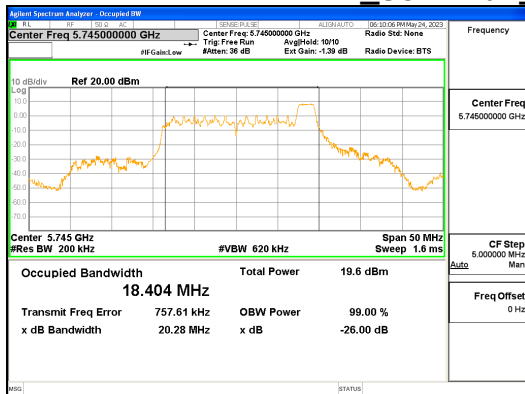

ANT L_802.11ax_HE20_26T_High_UNII 2C

ANT L_802.11ax_HE20_26T_High_UNII 3