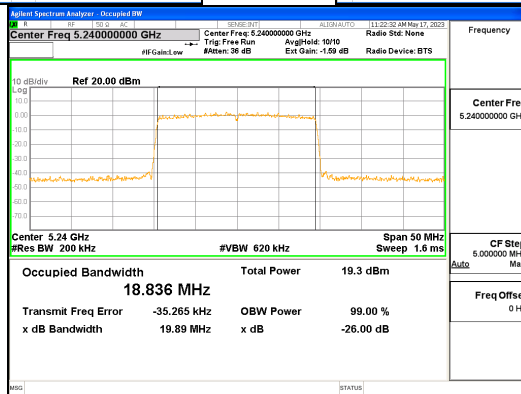

CTK Co., Ltd.
(Ho-dong), 113, Yejik-ro, Cheoin-gu,
Yongin-si, Gyeonggi-do, Korea
Tel: +82-31-339-9970
Fax: +82-31-624-9501

Report No.:
CTK-2023-01326
Page (67) / (539) Pages