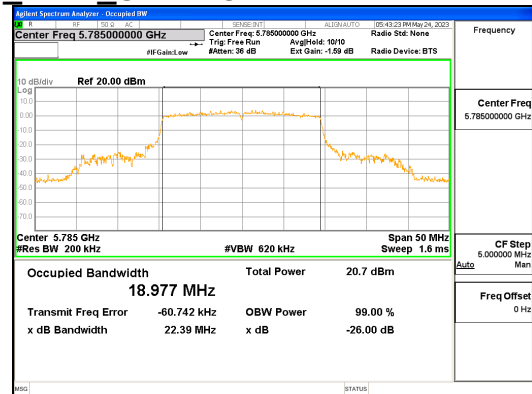

ANT R_802.11ax_HE20_242T_UNII 2C

ANT R_802.11ax_HE20_242T_UNII 3