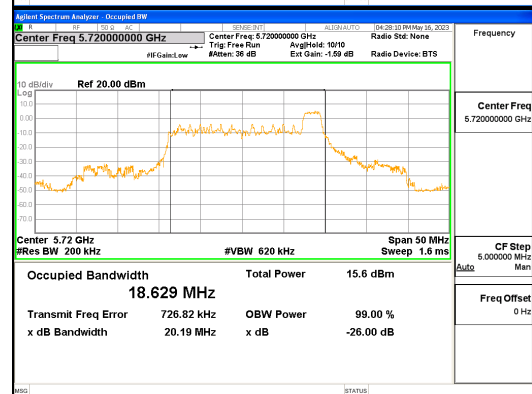

CTK Co., Ltd.
(Ho-dong), 113, Yejik-ro, Cheoin-gu,
Yongin-si, Gyeonggi-do, Korea
Tel: +82-31-339-9970
Fax: +82-31-624-9501

Report No.:
CTK-2023-01326
Page (64) / (539) Pages