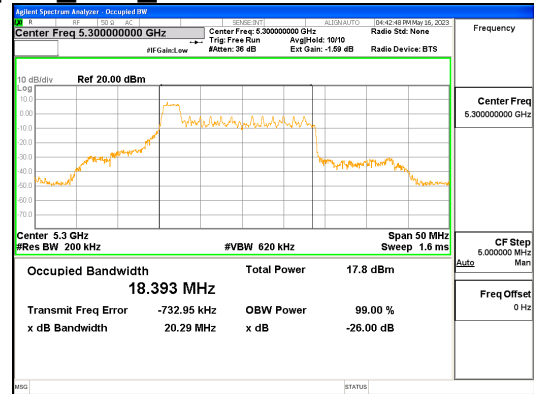

ANT R_802.11ax_HE20_26T_Low_UNII 1

ANT R_802.11ax_HE20_26T_Low_UNII 2A