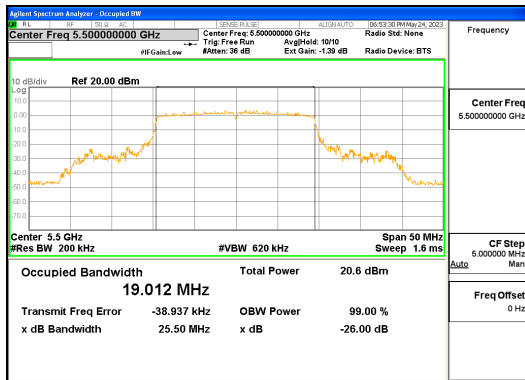

CTK Co., Ltd.
(Ho-dong), 113, Yejik-ro, Cheoin-gu,
Yongin-si, Gyeonggi-do, Korea
Tel: +82-31-339-9970
Fax: +82-31-624-9501

Report No.:
CTK-2023-01326
Page (66) / (539) Pages