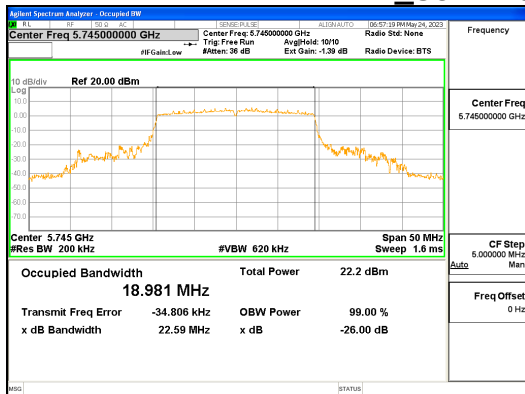

ANT L_802.11ax_HE20_242T_UNII 2C

ANT L_802.11ax_HE20_242T_UNII 3