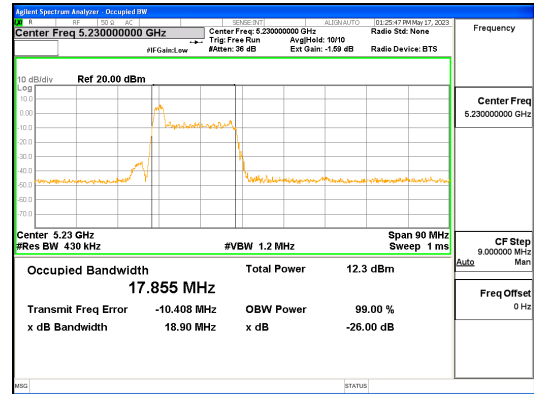

ANT R_802.11ax_HE40_26T_Low_UNII 1