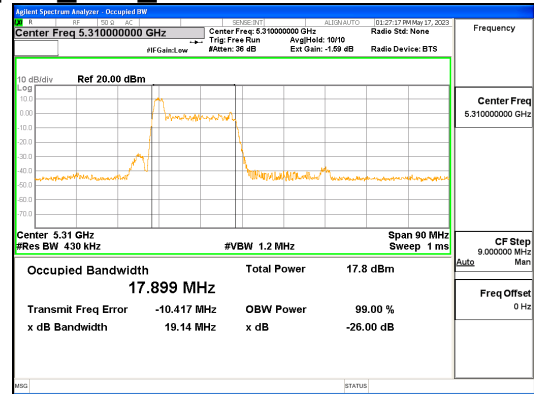

ANT R_802.11ax_HE40_26T_Low_UNII 2A