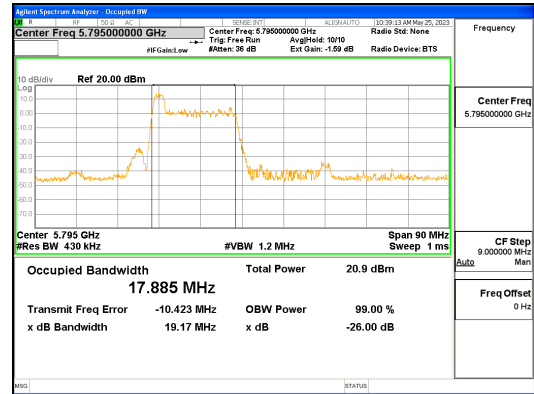

CTK Co., Ltd.
(Ho-dong), 113, Yejik-ro, Cheoin-gu,
Yongin-si, Gyeonggi-do, Korea
Tel: +82-31-339-9970
Fax: +82-31-624-9501

Report No.:
CTK-2023-01326
Page (80) / (539) Pages

ANT R_802.11ax_HE40_26T_Low_UNII 3