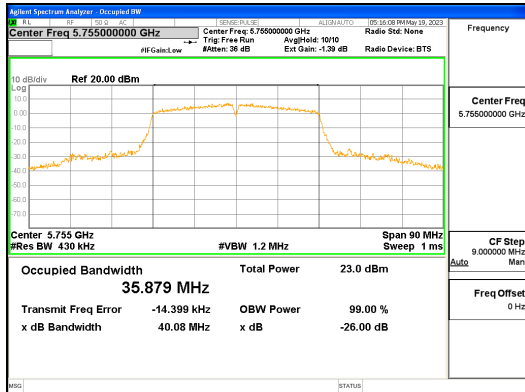

CTK Co., Ltd.
(Ho-dong), 113, Yejik-ro, Cheoin-gu,
Yongin-si, Gyeonggi-do, Korea
Tel: +82-31-339-9970
Fax: +82-31-624-9501

Report No.:
CTK-2023-01326
Page (74) / (539) Pages

ANT L_802.11ac_VHT40_UNII 3