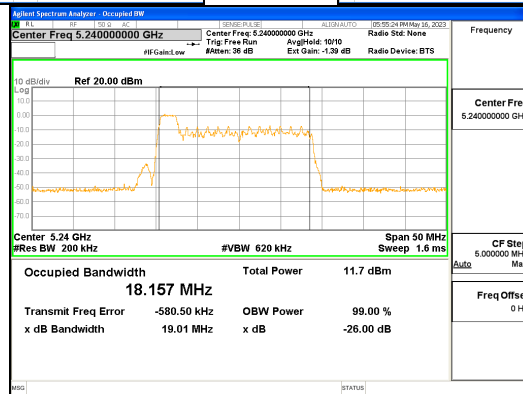

CTK Co., Ltd.
(Ho-dong), 113, Yejik-ro, Cheoin-gu,
Yongin-si, Gyeonggi-do, Korea
Tel: +82-31-339-9970
Fax: +82-31-624-9501

Report No.:
CTK-2023-01326
Page (53) / (539) Pages