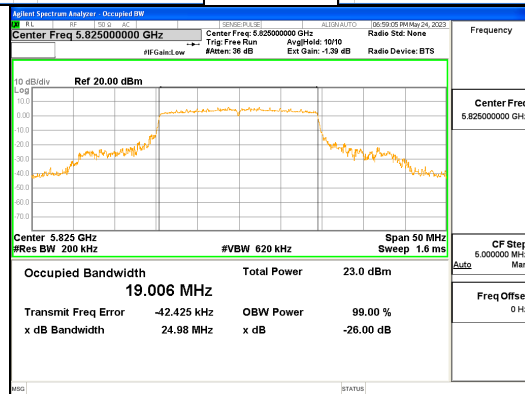

ANT L_802.11ax_HE20_242T_UNII 2C

ANT L_802.11ax_HE20_242T_UNII 3