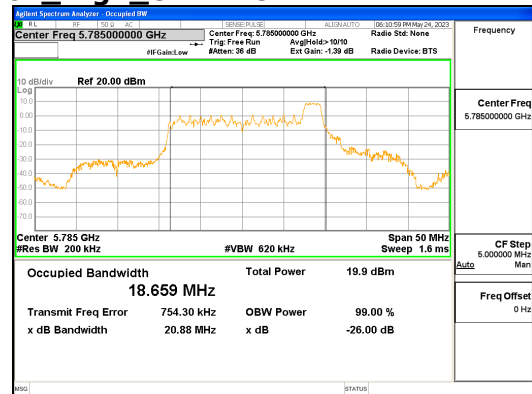

ANT L_802.11ax_HE20_26T_High_UNII 2C

ANT L_802.11ax_HE20_26T_High_UNII 3