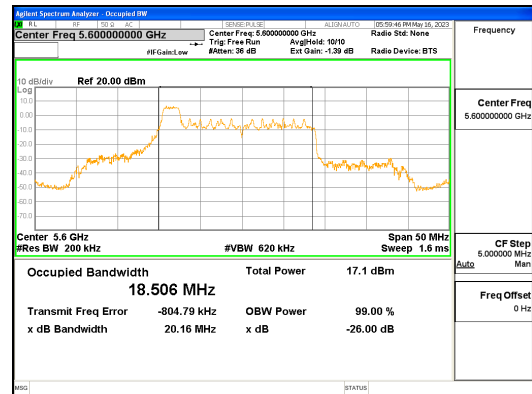

**ANT L\_802.11ax\_HE20\_26T\_Low\_UNII 2A**

**CTK Co., Ltd.**  
 (Ho-dong), 113, Yejik-ro, Cheoin-gu,  
 Yongin-si, Gyeonggi-do, Korea  
 Tel: +82-31-339-9970  
 Fax: +82-31-624-9501

Report No.:  
 CTK-2023-01326  
 Page (54) / (539) Pages