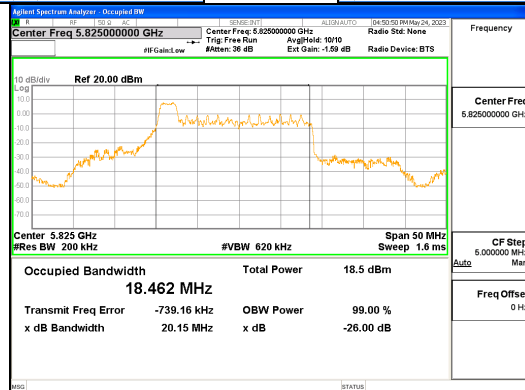

ANT R_802.11ax_HE20_26T_Low_UNII 2C

ANT R_802.11ax_HE20_26T_Low_UNII 3