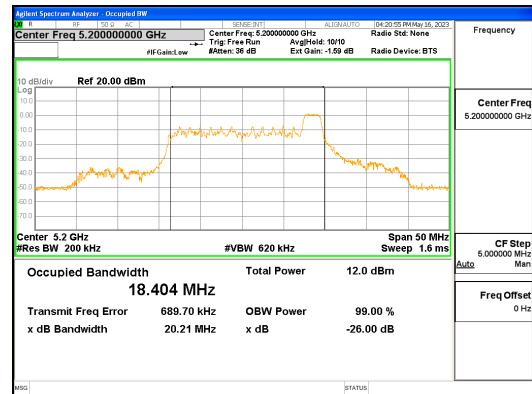

ANT R_802.11ax_HE20_26T_High_UNII 1

ANT R_802.11ax_HE20_26T_High_UNII 2A