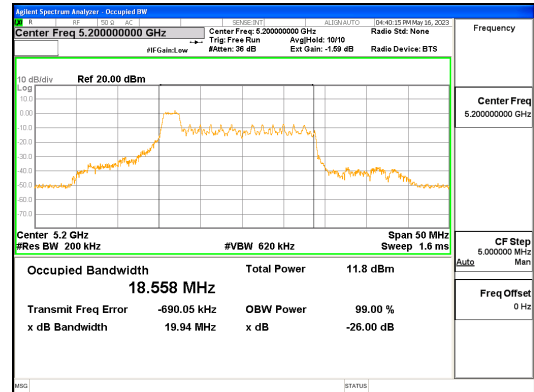

ANT R_802.11ax_HE20_26T_Low_UNII 1

ANT R_802.11ax_HE20_26T_Low_UNII 2A