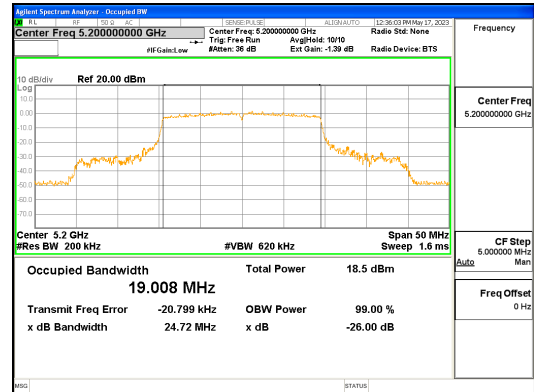

ANT L_802.11ax_HE20_242T_UNII 1

ANT L_802.11ax_HE20_242T_UNII 2A