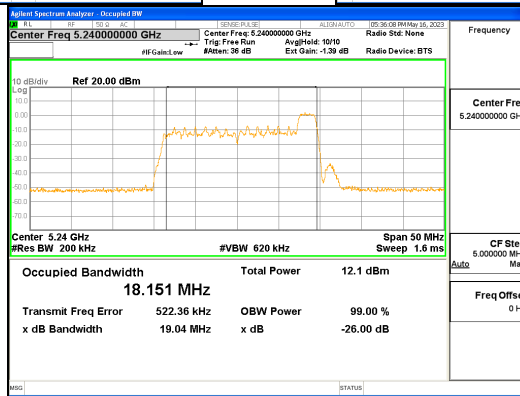

CTK Co., Ltd.
(Ho-dong), 113, Yejik-ro, Cheoin-gu,
Yongin-si, Gyeonggi-do, Korea
Tel: +82-31-339-9970
Fax: +82-31-624-9501

Report No.:
CTK-2023-01326
Page (61) / (539) Pages