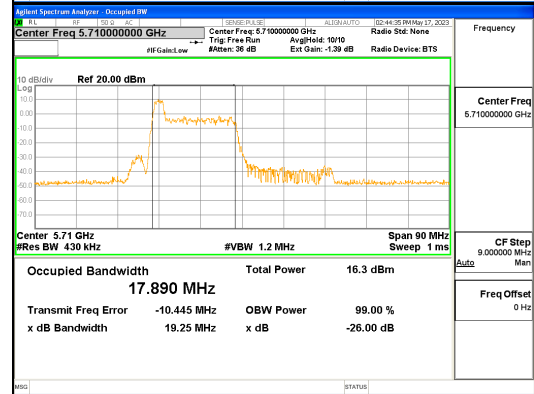

ANT L_802.11ax_HE40_26T_Low_UNII 2C