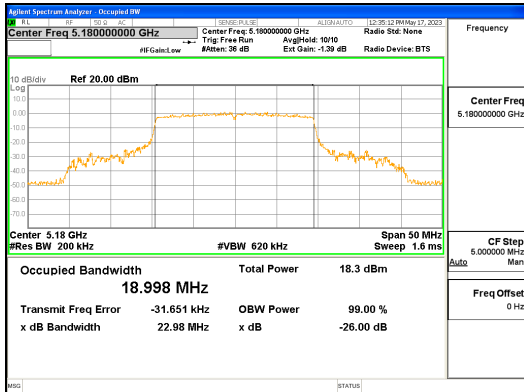

ANT L_802.11ax_HE20_242T_UNII 1

ANT L_802.11ax_HE20_242T_UNII 2A