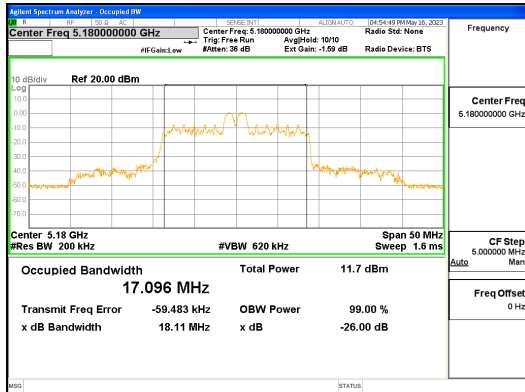

CTK Co., Ltd.
(Ho-dong), 113, Yejik-ro, Cheoin-gu,
Yongin-si, Gyeonggi-do, Korea
Tel: +82-31-339-9970
Fax: +82-31-624-9501

Report No.:
CTK-2023-01326
Page (59) / (539) Pages