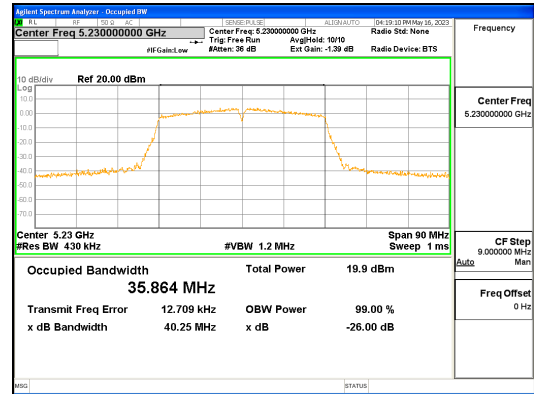

ANT L_802.11ac_VHT40_UNII 1