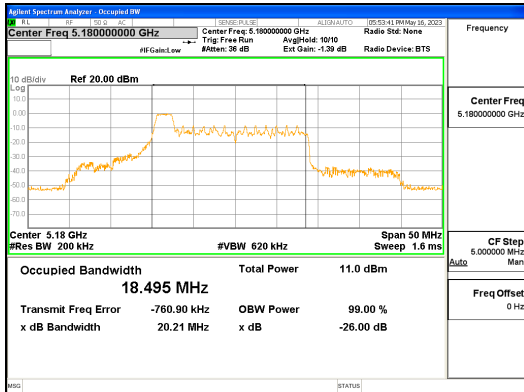

CTK Co., Ltd.
(Ho-dong), 113, Yejik-ro, Cheoin-gu,
Yongin-si, Gyeonggi-do, Korea
Tel: +82-31-339-9970
Fax: +82-31-624-9501

Report No.:
CTK-2023-01326
Page (53) / (539) Pages