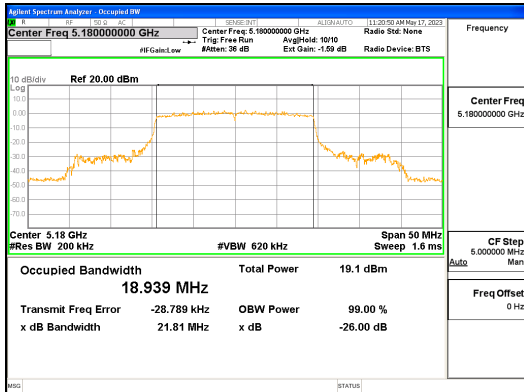

CTK Co., Ltd.
(Ho-dong), 113, Yejik-ro, Cheoin-gu,
Yongin-si, Gyeonggi-do, Korea
Tel: +82-31-339-9970
Fax: +82-31-624-9501

Report No.:
CTK-2023-01326
Page (67) / (539) Pages