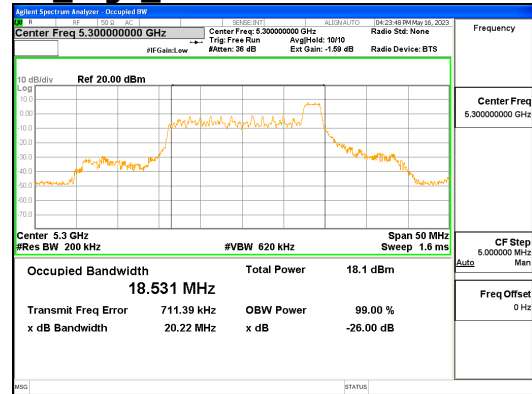

Report No.:  
 CTK-2023-01326  
 Page (62) / (539) Pages

**ANT L\_802.11ax\_HE20\_26T\_High\_UNII 2C**

**ANT L\_802.11ax\_HE20\_26T\_High\_UNII 3**

**ANT R\_802.11ax\_HE20\_26T\_High\_UNII 1**

**ANT R\_802.11ax\_HE20\_26T\_High\_UNII 2A**