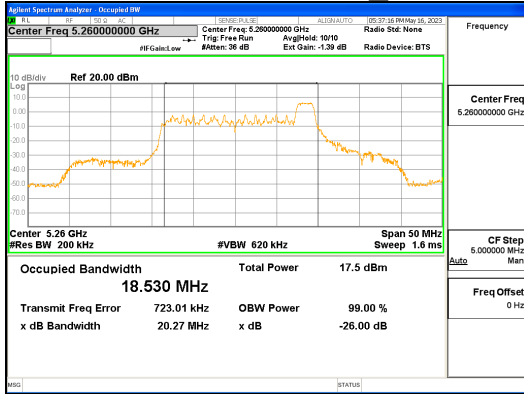

ANT L_802.11ax_HE20_26T_High_UNII 1

ANT L_802.11ax_HE20_26T_High_UNII 2A