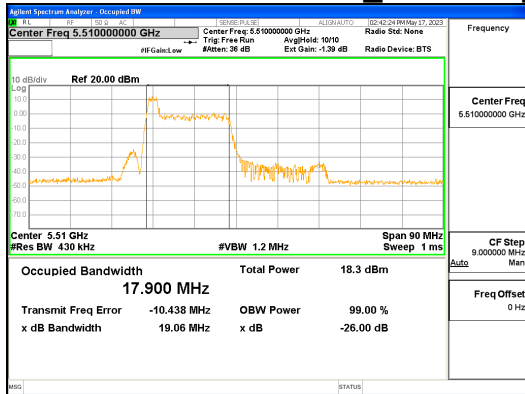

ANT L_802.11ax_HE40_26T_Low_UNII 2C