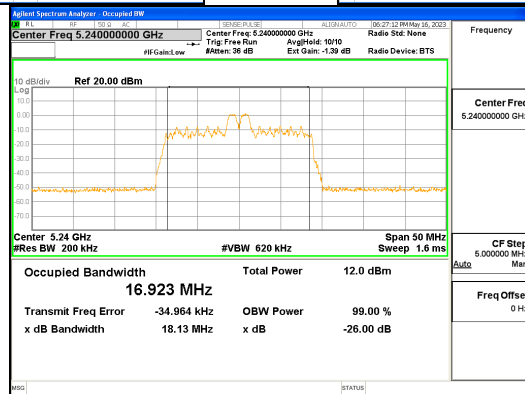

CTK Co., Ltd.
(Ho-dong), 113, Yejik-ro, Cheoin-gu,
Yongin-si, Gyeonggi-do, Korea
Tel: +82-31-339-9970
Fax: +82-31-624-9501

Report No.:
CTK-2023-01326
Page (57) / (539) Pages