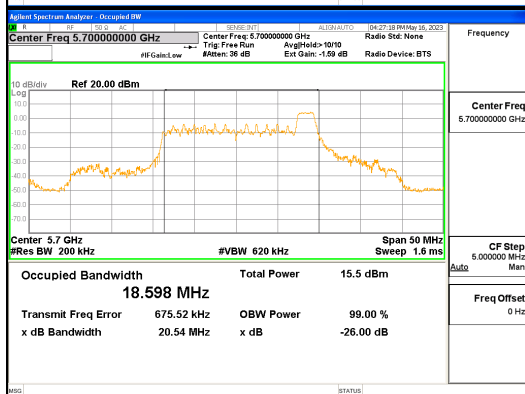

CTK Co., Ltd.
(Ho-dong), 113, Yejik-ro, Cheoin-gu,
Yongin-si, Gyeonggi-do, Korea
Tel: +82-31-339-9970
Fax: +82-31-624-9501

Report No.:
CTK-2023-01326
Page (64) / (539) Pages