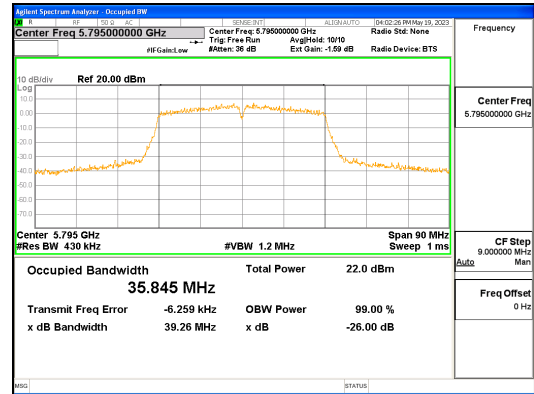

CTK Co., Ltd.
(Ho-dong), 113, Yejik-ro, Cheoin-gu,
Yongin-si, Gyeonggi-do, Korea
Tel: +82-31-339-9970
Fax: +82-31-624-9501

Report No.:
CTK-2023-01326
Page (76) / (539) Pages

ANT R_802.11ac_VHT40_UNII 3