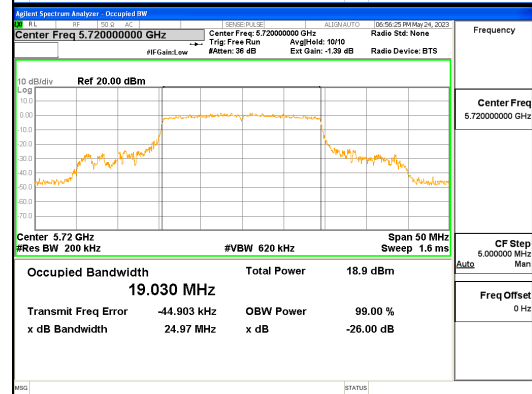

CTK Co., Ltd.
(Ho-dong), 113, Yejik-ro, Cheoin-gu,
Yongin-si, Gyeonggi-do, Korea
Tel: +82-31-339-9970
Fax: +82-31-624-9501

Report No.:
CTK-2023-01326
Page (66) / (539) Pages