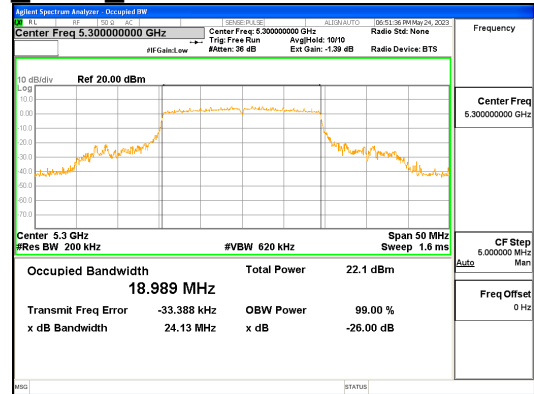

ANT L_802.11ax_HE20_242T_UNII 1

ANT L_802.11ax_HE20_242T_UNII 2A