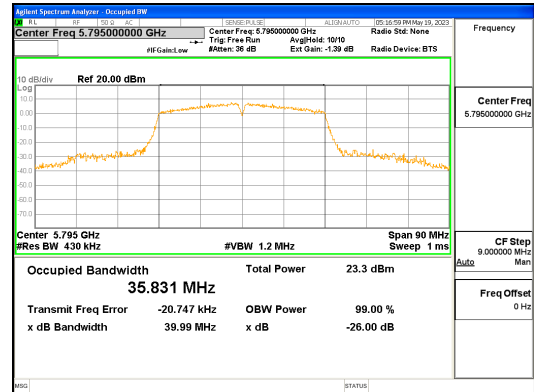

CTK Co., Ltd.
(Ho-dong), 113, Yejik-ro, Cheoin-gu,
Yongin-si, Gyeonggi-do, Korea
Tel: +82-31-339-9970
Fax: +82-31-624-9501

Report No.:
CTK-2023-01326
Page (74) / (539) Pages

ANT L_802.11ac_VHT40_UNII 3