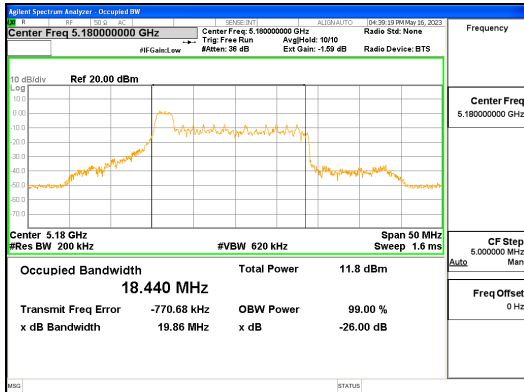

ANT R_802.11ax_HE20_26T_Low_UNII 1

ANT R_802.11ax_HE20_26T_Low_UNII 2A