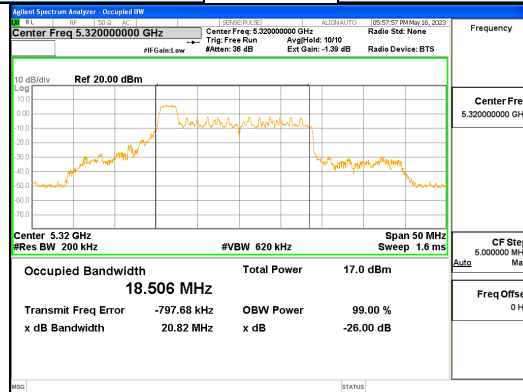

**ANT L\_802.11ax\_HE20\_26T\_Low\_UNII 2A**

**CTK Co., Ltd.**  
 (Ho-dong), 113, Yejik-ro, Cheoin-gu,  
 Yongin-si, Gyeonggi-do, Korea  
 Tel: +82-31-339-9970  
 Fax: +82-31-624-9501

Report No.:  
 CTK-2023-01326  
 Page (54) / (539) Pages