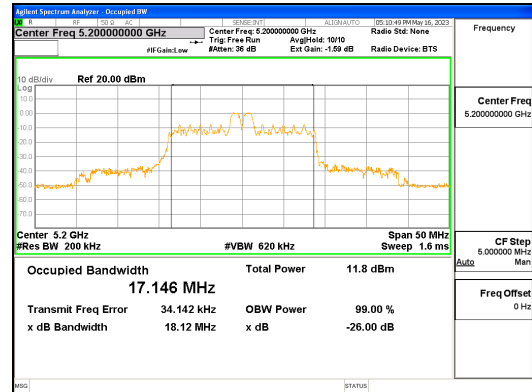

CTK Co., Ltd.
(Ho-dong), 113, Yejik-ro, Cheoin-gu,
Yongin-si, Gyeonggi-do, Korea
Tel: +82-31-339-9970
Fax: +82-31-624-9501

Report No.:
CTK-2023-01326
Page (59) / (539) Pages