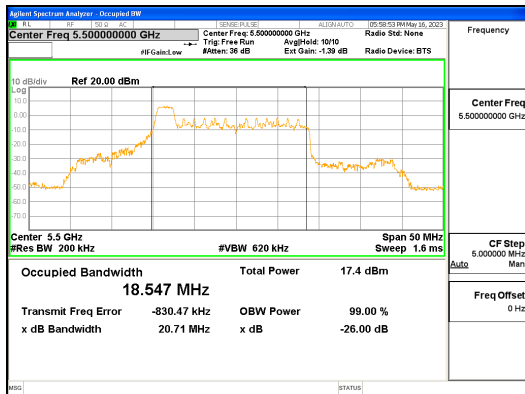

**ANT L\_802.11ax\_HE20\_26T\_Low\_UNII 2A**

**CTK Co., Ltd.**  
 (Ho-dong), 113, Yejik-ro, Cheoin-gu,  
 Yongin-si, Gyeonggi-do, Korea  
 Tel: +82-31-339-9970  
 Fax: +82-31-624-9501

Report No.:  
 CTK-2023-01326  
 Page (54) / (539) Pages