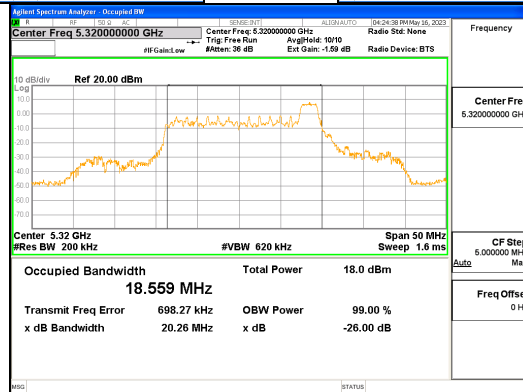

Report No.:  
 CTK-2023-01326  
 Page (62) / (539) Pages

**ANT L\_802.11ax\_HE20\_26T\_High\_UNII 2C**

**ANT L\_802.11ax\_HE20\_26T\_High\_UNII 3**

**ANT R\_802.11ax\_HE20\_26T\_High\_UNII 1**

**ANT R\_802.11ax\_HE20\_26T\_High\_UNII 2A**