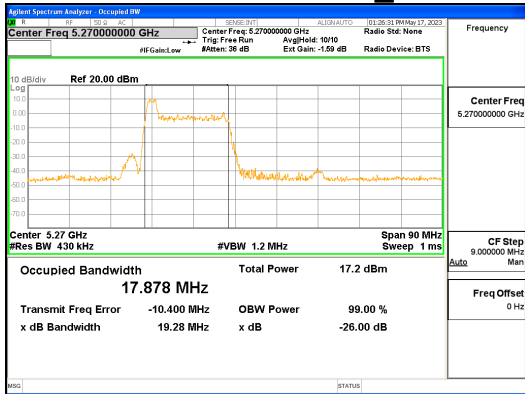

ANT R_802.11ax_HE40_26T_Low_UNII 2A