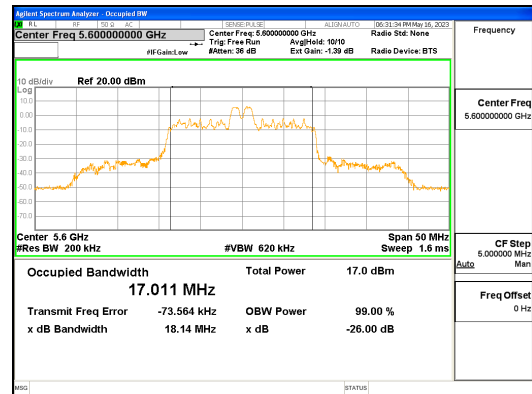

CTK Co., Ltd.
(Ho-dong), 113, Yejik-ro, Cheoin-gu,
Yongin-si, Gyeonggi-do, Korea
Tel: +82-31-339-9970
Fax: +82-31-624-9501

Report No.:
CTK-2023-01326
Page (58) / (539) Pages