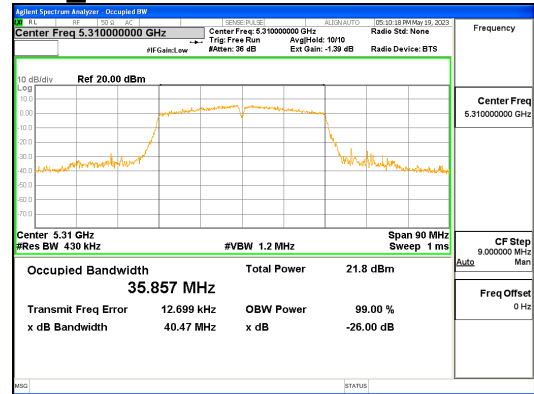

ANT L_802.11ac_VHT40_UNII 2A