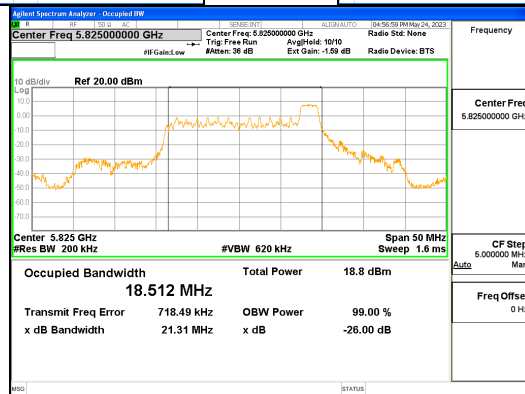

ANT R_802.11ax_HE20_26T_High_UNII 2C

ANT R_802.11ax_HE20_26T_High_UNII 3