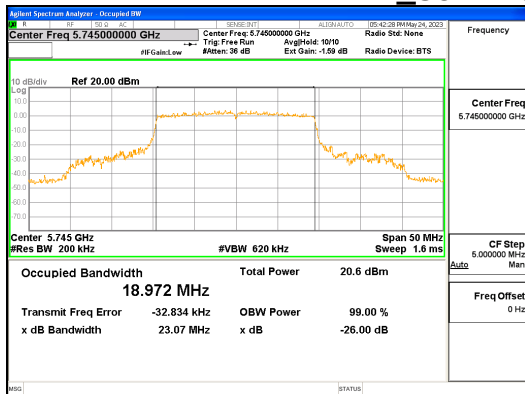

ANT R_802.11ax_HE20_242T_UNII 2C

ANT R_802.11ax_HE20_242T_UNII 3