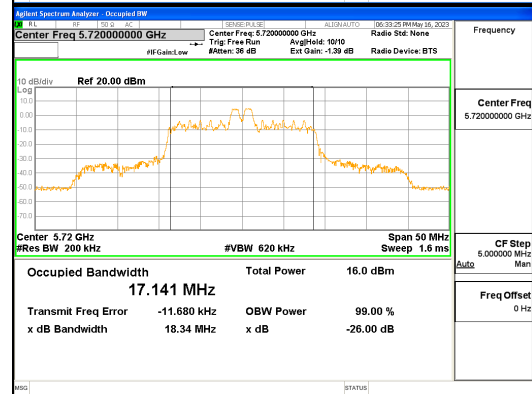

CTK Co., Ltd.
(Ho-dong), 113, Yejik-ro, Cheoin-gu,
Yongin-si, Gyeonggi-do, Korea
Tel: +82-31-339-9970
Fax: +82-31-624-9501

Report No.:
CTK-2023-01326
Page (58) / (539) Pages