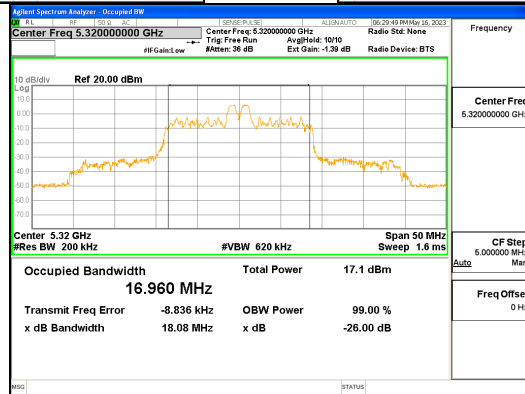

ANT L_802.11ax_HE20_26T_Mid_UNII 1

ANT L_802.11ax_HE20_26T_Mid_UNII 2A