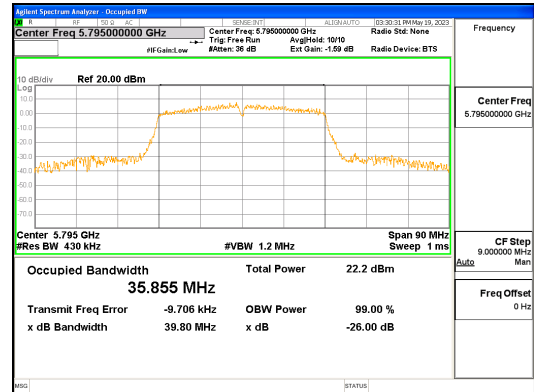

CTK Co., Ltd.
(Ho-dong), 113, Yejik-ro, Cheoin-gu,
Yongin-si, Gyeonggi-do, Korea
Tel: +82-31-339-9970
Fax: +82-31-624-9501

Report No.:
CTK-2023-01326
Page (72) / (539) Pages

ANT R_802.11n_HT40_UNII 3