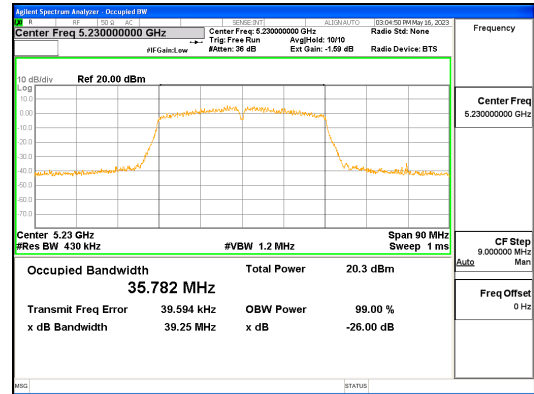

CTK Co., Ltd.
(Ho-dong), 113, Yejik-ro, Cheoin-gu,
Yongin-si, Gyeonggi-do, Korea
Tel: +82-31-339-9970
Fax: +82-31-624-9501

Report No.:
CTK-2023-01326
Page (75) / (539) Pages

ANT R_802.11ac_VHT40_UNII 1