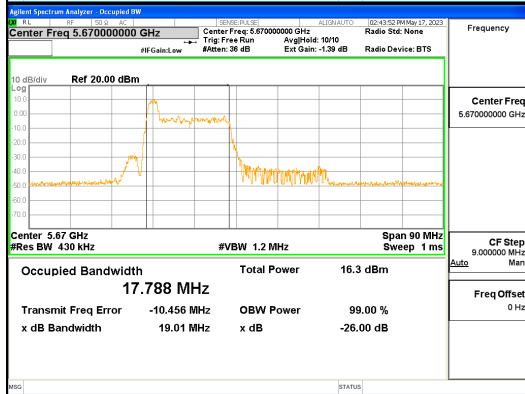

ANT L_802.11ax_HE40_26T_Low_UNII 2C