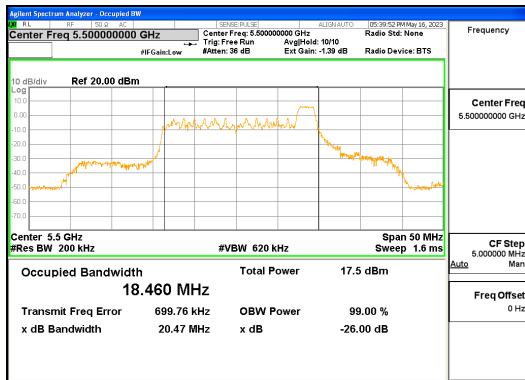

CTK Co., Ltd.
(Ho-dong), 113, Yejik-ro, Cheoin-gu,
Yongin-si, Gyeonggi-do, Korea
Tel: +82-31-339-9970
Fax: +82-31-624-9501

Report No.:
CTK-2023-01326
Page (62) / (539) Pages