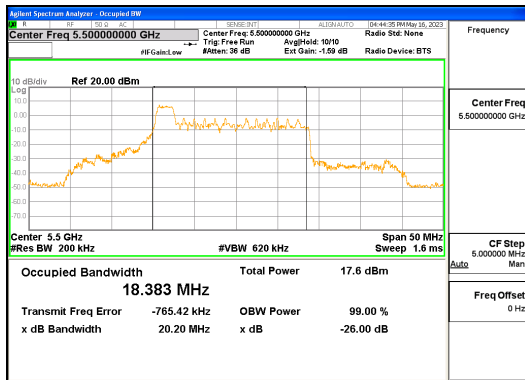

CTK Co., Ltd.
(Ho-dong), 113, Yejik-ro, Cheoin-gu,
Yongin-si, Gyeonggi-do, Korea
Tel: +82-31-339-9970
Fax: +82-31-624-9501

Report No.:
CTK-2023-01326
Page (56) / (539) Pages