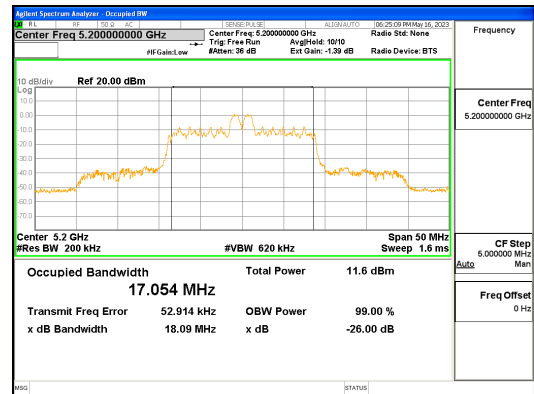

CTK Co., Ltd.
(Ho-dong), 113, Yejik-ro, Cheoin-gu,
Yongin-si, Gyeonggi-do, Korea
Tel: +82-31-339-9970
Fax: +82-31-624-9501

Report No.:
CTK-2023-01326
Page (57) / (539) Pages