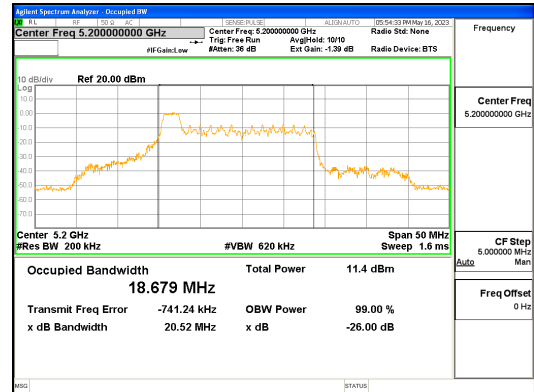

CTK Co., Ltd.
(Ho-dong), 113, Yejik-ro, Cheoin-gu,
Yongin-si, Gyeonggi-do, Korea
Tel: +82-31-339-9970
Fax: +82-31-624-9501

Report No.:
CTK-2023-01326
Page (53) / (539) Pages