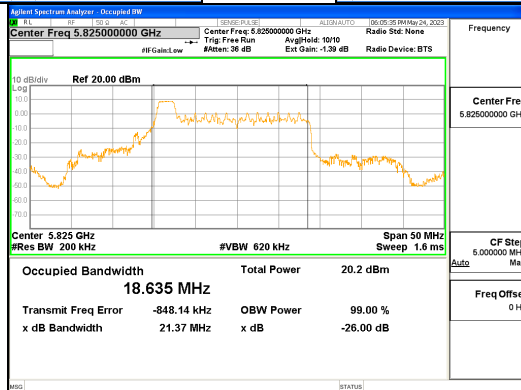

ANT L_802.11ax_HE20_26T_Low_UNII 2C

ANT L_802.11ax_HE20_26T_Low_UNII 3