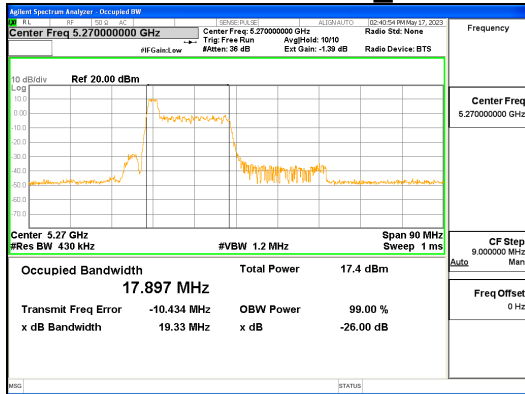

ANT L_802.11ax_HE40_26T_Low_UNII 2A