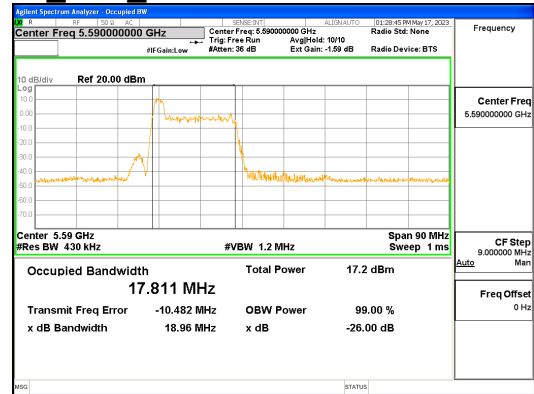

Report No.:  
 CTK-2023-01326  
 Page (78) / (539) Pages

**ANT L\_802.11ax\_HE40\_26T\_Low\_UNII 3**

**ANT R\_802.11ax\_HE40\_26T\_Low\_UNII 1**

**ANT R\_802.11ax\_HE40\_26T\_Low\_UNII 2A**

**ANT R\_802.11ax\_HE40\_26T\_Low\_UNII 2C**