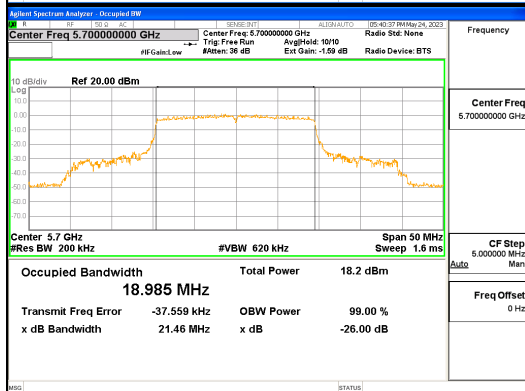

CTK Co., Ltd.
(Ho-dong), 113, Yejik-ro, Cheoin-gu,
Yongin-si, Gyeonggi-do, Korea
Tel: +82-31-339-9970
Fax: +82-31-624-9501

Report No.:
CTK-2023-01326
Page (68) / (539) Pages