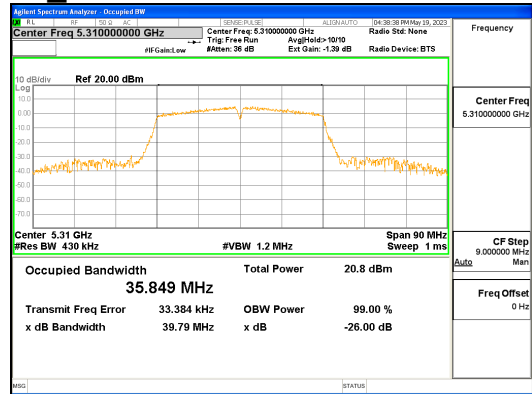

Report No.:  
 CTK-2023-01326  
 Page (68) / (539) Pages

**ANT R\_802.11ax\_HE20\_242T\_UNII 2C**

**ANT R\_802.11ax\_HE20\_242T\_UNII 3**

**ANT L\_802.11n\_HT40\_UNII 1**

**ANT L\_802.11n\_HT40\_UNII 2A**