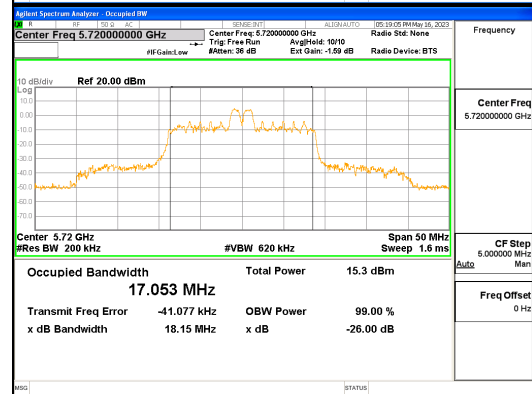

CTK Co., Ltd.
(Ho-dong), 113, Yejik-ro, Cheoin-gu,
Yongin-si, Gyeonggi-do, Korea
Tel: +82-31-339-9970
Fax: +82-31-624-9501

Report No.:
CTK-2023-01326
Page (60) / (539) Pages