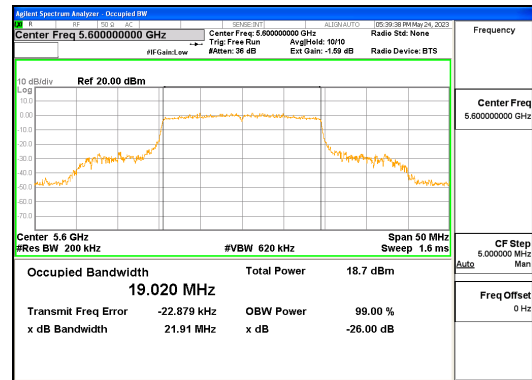

CTK Co., Ltd.
(Ho-dong), 113, Yejik-ro, Cheoin-gu,
Yongin-si, Gyeonggi-do, Korea
Tel: +82-31-339-9970
Fax: +82-31-624-9501

Report No.:
CTK-2023-01326
Page (68) / (539) Pages