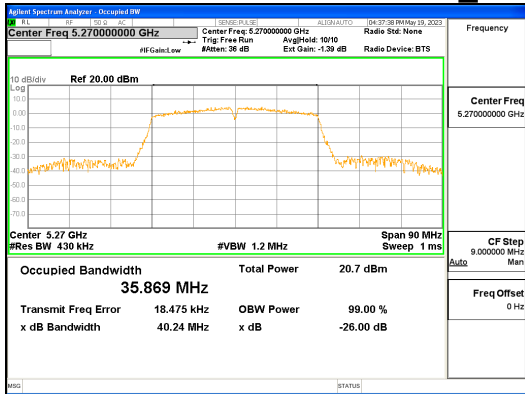

Report No.:  
 CTK-2023-01326  
 Page (68) / (539) Pages

**ANT R\_802.11ax\_HE20\_242T\_UNII 2C**

**ANT R\_802.11ax\_HE20\_242T\_UNII 3**

**ANT L\_802.11n\_HT40\_UNII 1**

**ANT L\_802.11n\_HT40\_UNII 2A**