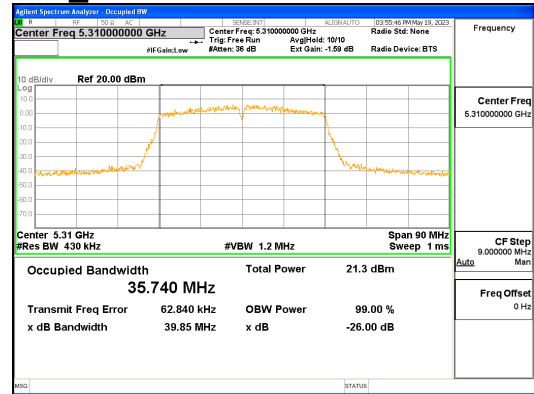

ANT R_802.11ac_VHT40_UNII 2A