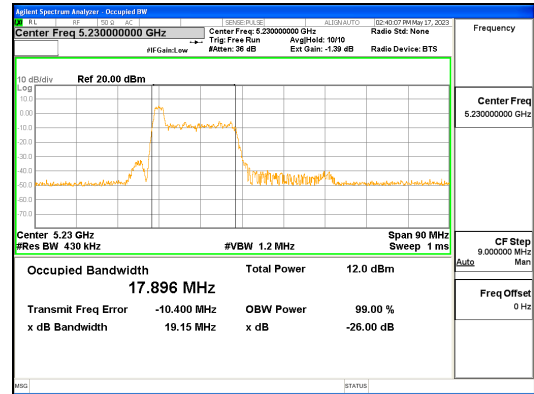

CTK Co., Ltd.
(Ho-dong), 113, Yejik-ro, Cheoin-gu,
Yongin-si, Gyeonggi-do, Korea
Tel: +82-31-339-9970
Fax: +82-31-624-9501

Report No.:
CTK-2023-01326
Page (77) / (539) Pages

ANT L_802.11ax_HE40_26T_Low_UNII 1