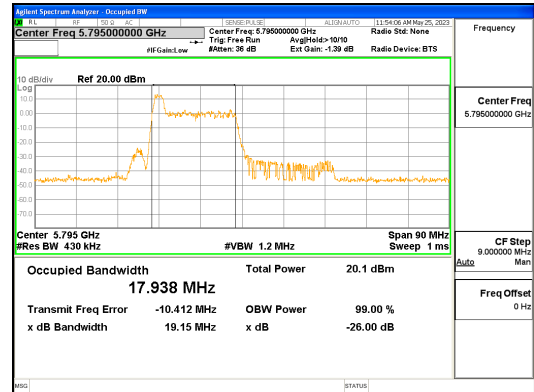

CTK Co., Ltd.
(Ho-dong), 113, Yejik-ro, Cheoin-gu,
Yongin-si, Gyeonggi-do, Korea
Tel: +82-31-339-9970
Fax: +82-31-624-9501

Report No.:
CTK-2023-01326
Page (78) / (539) Pages

ANT L_802.11ax_HE40_26T_Low_UNII 3