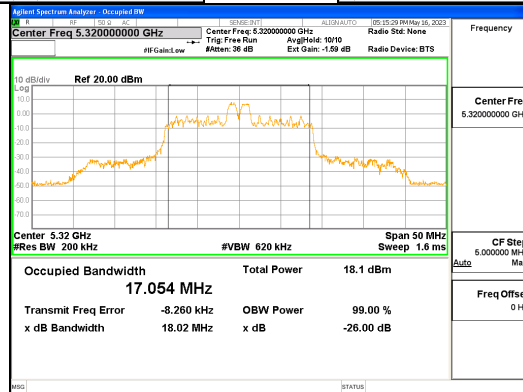

ANT R_802.11ax_HE20_26T_Mid_UNII 1

ANT R_802.11ax_HE20_26T_Mid_UNII 2A