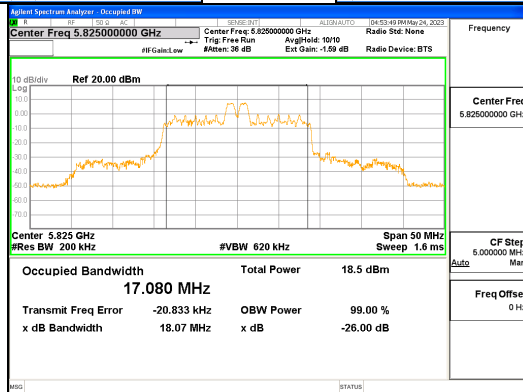

ANT R_802.11ax_HE20_26T_Mid_UNII 2C

ANT R_802.11ax_HE20_26T_Mid_UNII 3