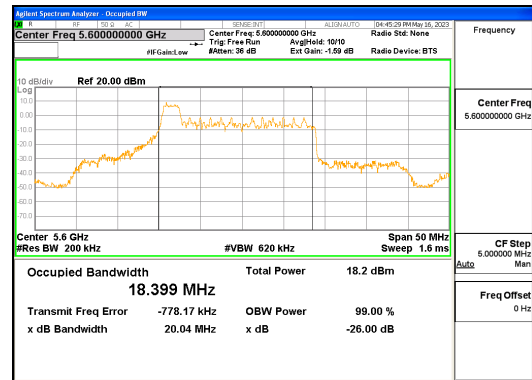

CTK Co., Ltd.
(Ho-dong), 113, Yejik-ro, Cheoin-gu,
Yongin-si, Gyeonggi-do, Korea
Tel: +82-31-339-9970
Fax: +82-31-624-9501

Report No.:
CTK-2023-01326
Page (56) / (539) Pages