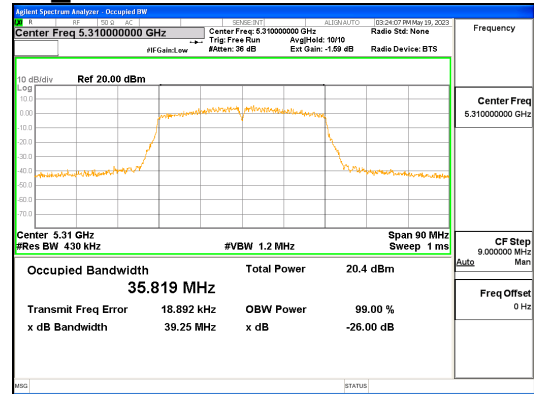

ANT R_802.11n_HT40_UNII 1