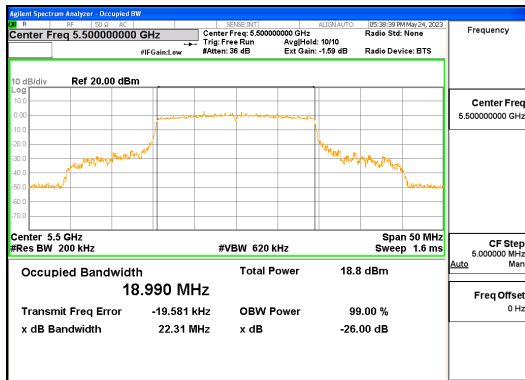

CTK Co., Ltd.
(Ho-dong), 113, Yejik-ro, Cheoin-gu,
Yongin-si, Gyeonggi-do, Korea
Tel: +82-31-339-9970
Fax: +82-31-624-9501

Report No.:
CTK-2023-01326
Page (68) / (539) Pages