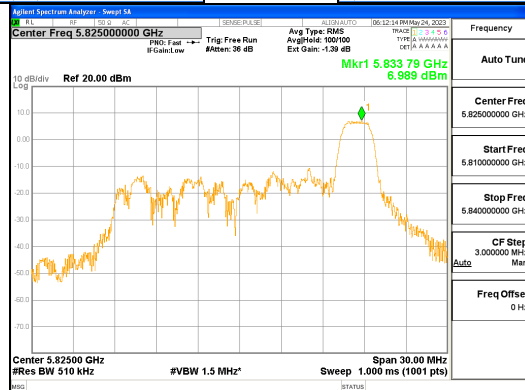

ANT L_802.11ax_HE20_26T_High_UNII 2C

ANT L_802.11ax_HE20_26T_High_UNII 3