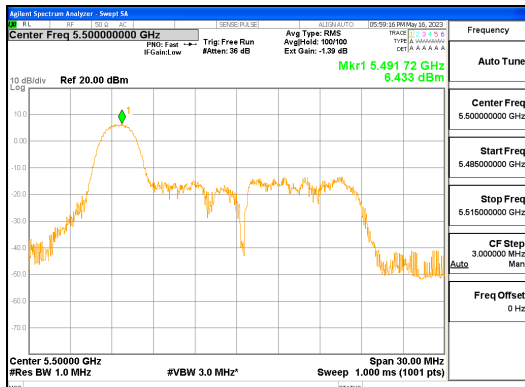

Report No.:
 CTK-2023-01326
 Page (227) / (539) Pages

ANT L_802.11ax_HE20_26T_Low_UNII 2C

ANT L_802.11ax_HE20_26T_Low_UNII 3

ANT R_802.11ax_HE20_26T_Low_UNII 1

ANT R_802.11ax_HE20_26T_Low_UNII 2A

CTK Co., Ltd.
 (Ho-dong), 113, Yejik-ro, Cheoin-gu,
 Yongin-si, Gyeonggi-do, Korea
 Tel: +82-31-339-9970
 Fax: +82-31-624-9501