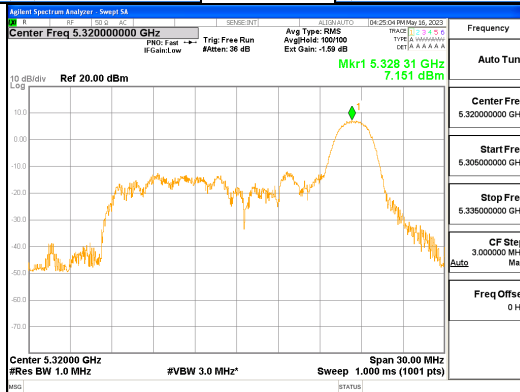

ANT R_802.11ax_HE20_26T_High_UNII 1

ANT R_802.11ax_HE20_26T_High_UNII 2A