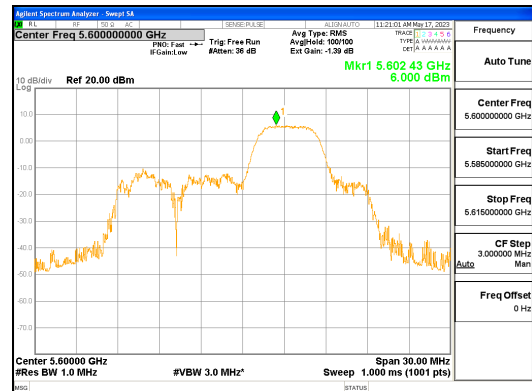

CTK Co., Ltd.
(Ho-dong), 113, Yejik-ro, Cheoin-gu,
Yongin-si, Gyeonggi-do, Korea
Tel: +82-31-339-9970
Fax: +82-31-624-9501

Report No.:
CTK-2023-01326
Page (243) / (539) Pages