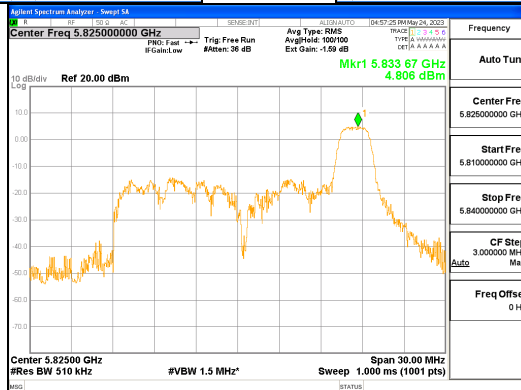

ANT R_802.11ax_HE20_26T_High_UNII 2C

ANT R_802.11ax_HE20_26T_High_UNII 3