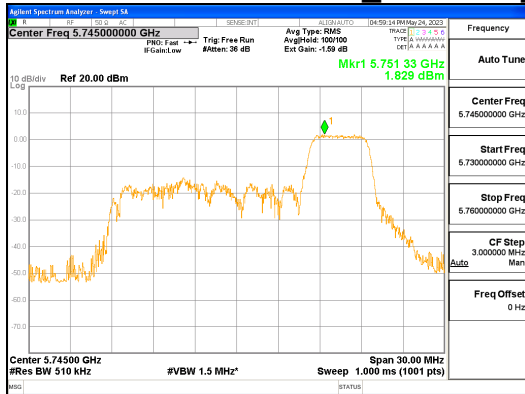

ANT R_802.11ax_HE20_52T_High_UNII 2C

ANT R_802.11ax_HE20_52T_High_UNII 3