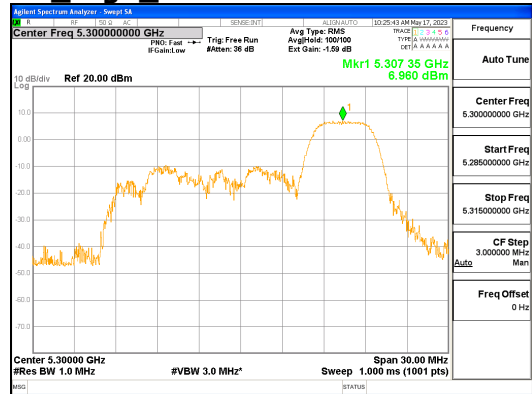

ANT R_802.11ax_HE20_52T_High_UNII 1

ANT R_802.11ax_HE20_52T_High_UNII 2A