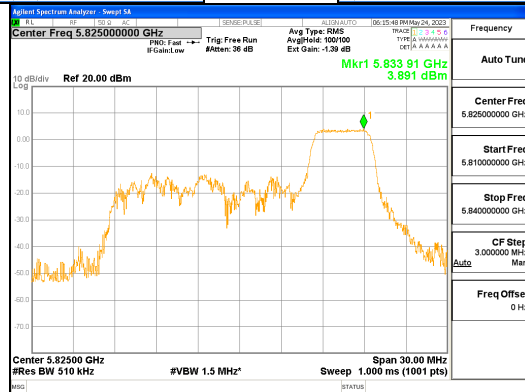

ANT L_802.11ax_HE20_52T_High_UNII 2C

ANT L_802.11ax_HE20_52T_High_UNII 3