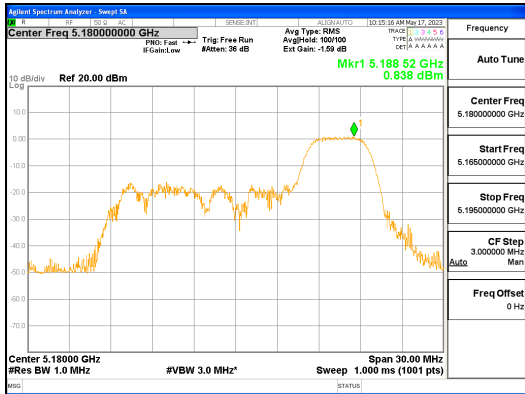

ANT L_802.11ax_HE20_52T_High_UNII 2C

ANT L_802.11ax_HE20_52T_High_UNII 3

CTK Co., Ltd.
 (Ho-dong), 113, Yejik-ro, Cheoin-gu,
 Yongin-si, Gyeonggi-do, Korea
 Tel: +82-31-339-9970
 Fax: +82-31-624-9501

Report No.:
 CTK-2023-01326
 Page (248) / (539) Pages