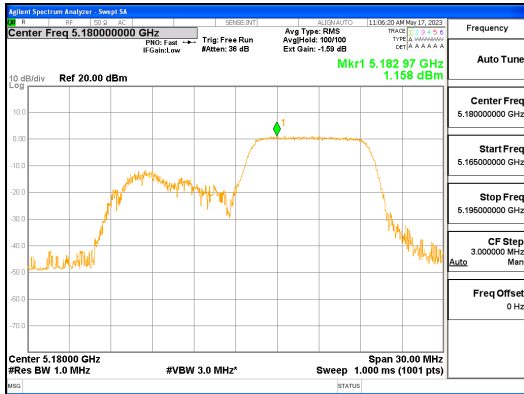

ANT R_802.11ax_HE20_106T_High_UNII 1

ANT R_802.11ax_HE20_106T_High_UNII 2A