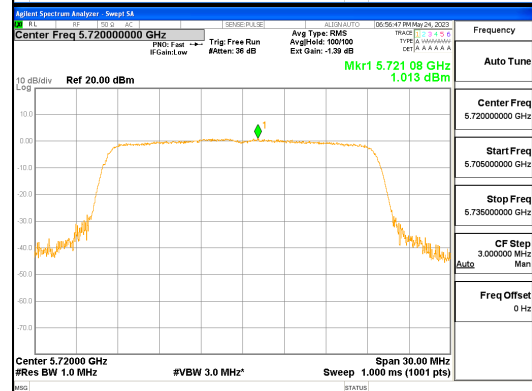

CTK Co., Ltd.
(Ho-dong), 113, Yejik-ro, Cheoin-gu,
Yongin-si, Gyeonggi-do, Korea
Tel: +82-31-339-9970
Fax: +82-31-624-9501

Report No.:
CTK-2023-01326
Page (259) / (539) Pages