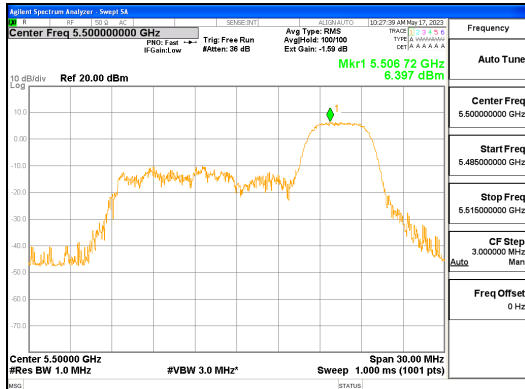

ANT R_802.11ax_HE20_52T_High_UNII 1

ANT R_802.11ax_HE20_52T_High_UNII 2A

CTK Co., Ltd.
 (Ho-dong), 113, Yejik-ro, Cheoin-gu,
 Yongin-si, Gyeonggi-do, Korea
 Tel: +82-31-339-9970
 Fax: +82-31-624-9501

Report No.:
 CTK-2023-01326
 Page (249) / (539) Pages