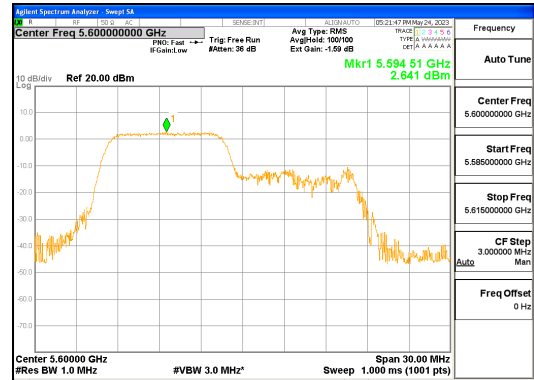

ANT R_802.11ax_HE20_106T_Low_UNII 1

ANT R_802.11ax_HE20_106T_Low_UNII 2A

CTK Co., Ltd.
 (Ho-dong), 113, Yejik-ro, Cheoin-gu,
 Yongin-si, Gyeonggi-do, Korea
 Tel: +82-31-339-9970
 Fax: +82-31-624-9501

Report No.:
 CTK-2023-01326
 Page (253) / (539) Pages