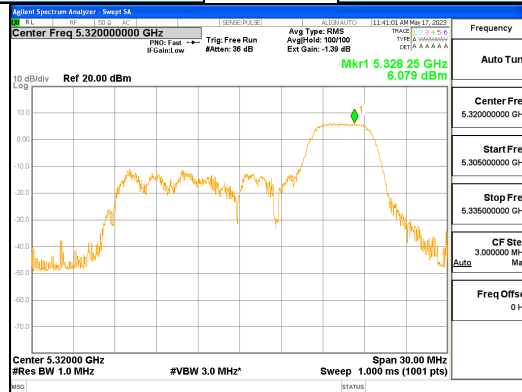

ANT L_802.11ax_HE20_52T_High_UNII 1

ANT L_802.11ax_HE20_52T_High_UNII 2A

CTK Co., Ltd.
 (Ho-dong), 113, Yejik-ro, Cheoin-gu,
 Yongin-si, Gyeonggi-do, Korea
 Tel: +82-31-339-9970
 Fax: +82-31-624-9501

Report No.:
 CTK-2023-01326
 Page (247) / (539) Pages