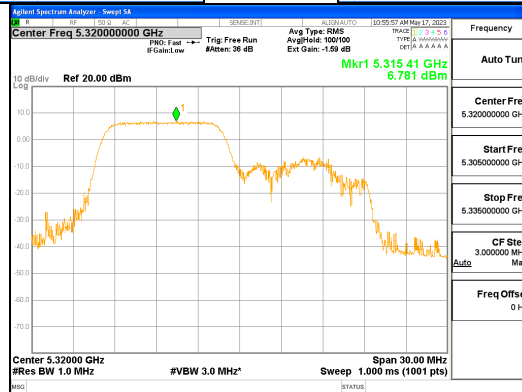

ANT R_802.11ax_HE20_106T_Low_UNII 1

ANT R_802.11ax_HE20_106T_Low_UNII 2A