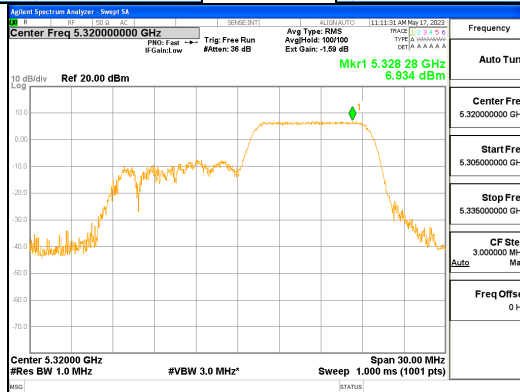

ANT R_802.11ax_HE20_106T_High_UNII 1

ANT R_802.11ax_HE20_106T_High_UNII 2A