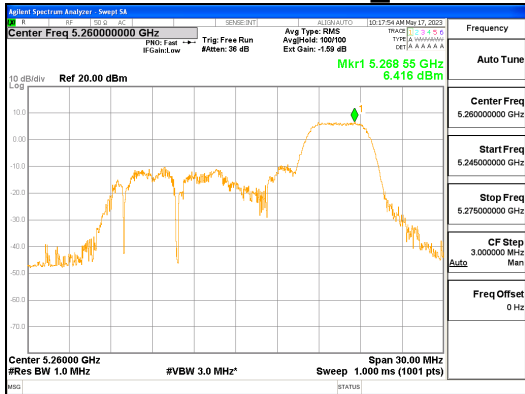

ANT R_802.11ax_HE20_52T_High_UNII 1

ANT R_802.11ax_HE20_52T_High_UNII 2A