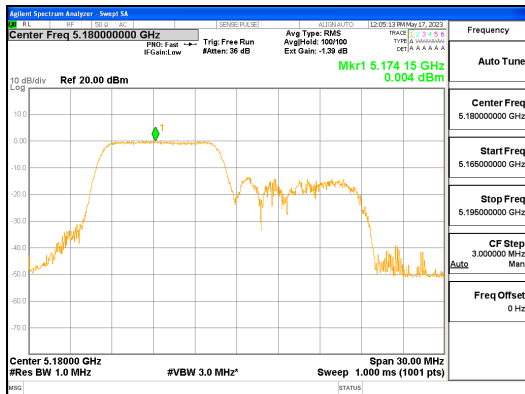

ANT R_802.11ax_HE20_52T_High_UNII 2C

ANT R_802.11ax_HE20_52T_High_UNII 3

CTK Co., Ltd.
 (Ho-dong), 113, Yejik-ro, Cheoin-gu,
 Yongin-si, Gyeonggi-do, Korea
 Tel: +82-31-339-9970
 Fax: +82-31-624-9501

Report No.:
 CTK-2023-01326
 Page (250) / (539) Pages