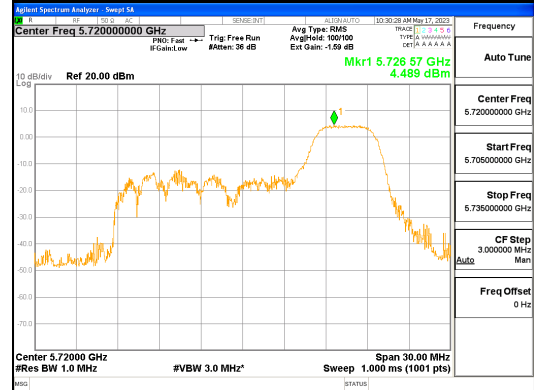

ANT R_802.11ax_HE20_52T_High_UNII 1

ANT R_802.11ax_HE20_52T_High_UNII 2A

CTK Co., Ltd.
 (Ho-dong), 113, Yejik-ro, Cheoin-gu,
 Yongin-si, Gyeonggi-do, Korea
 Tel: +82-31-339-9970
 Fax: +82-31-624-9501

Report No.:
 CTK-2023-01326
 Page (249) / (539) Pages