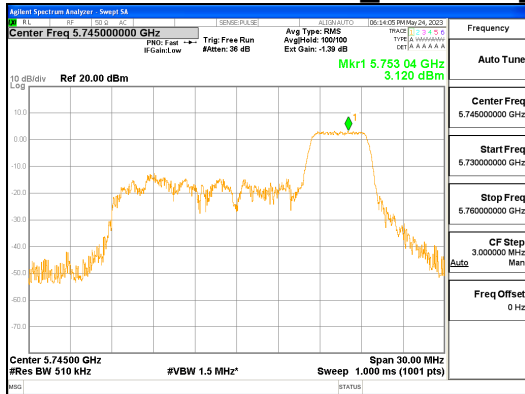

ANT L_802.11ax_HE20_52T_High_UNII 2C

ANT L_802.11ax_HE20_52T_High_UNII 3