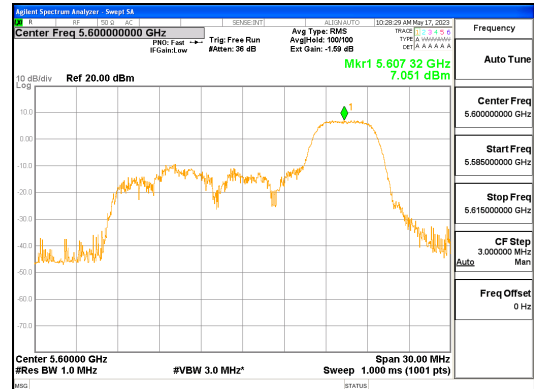

ANT R_802.11ax_HE20_52T_High_UNII 1

ANT R_802.11ax_HE20_52T_High_UNII 2A

CTK Co., Ltd.
 (Ho-dong), 113, Yejik-ro, Cheoin-gu,
 Yongin-si, Gyeonggi-do, Korea
 Tel: +82-31-339-9970
 Fax: +82-31-624-9501

Report No.:
 CTK-2023-01326
 Page (249) / (539) Pages