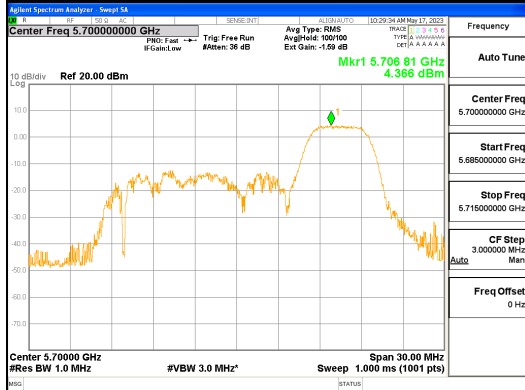

ANT R_802.11ax_HE20_52T_High_UNII 1

ANT R_802.11ax_HE20_52T_High_UNII 2A

CTK Co., Ltd.
 (Ho-dong), 113, Yejik-ro, Cheoin-gu,
 Yongin-si, Gyeonggi-do, Korea
 Tel: +82-31-339-9970
 Fax: +82-31-624-9501

Report No.:
 CTK-2023-01326
 Page (249) / (539) Pages