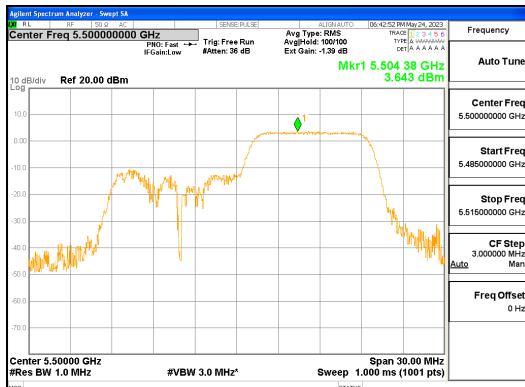

ANT L_802.11ax_HE20_106T_High_UNII 1

ANT L_802.11ax_HE20_106T_High_UNII 2A

CTK Co., Ltd.
 (Ho-dong), 113, Yejik-ro, Cheoin-gu,
 Yongin-si, Gyeonggi-do, Korea
 Tel: +82-31-339-9970
 Fax: +82-31-624-9501

Report No.:
 CTK-2023-01326
 Page (255) / (539) Pages