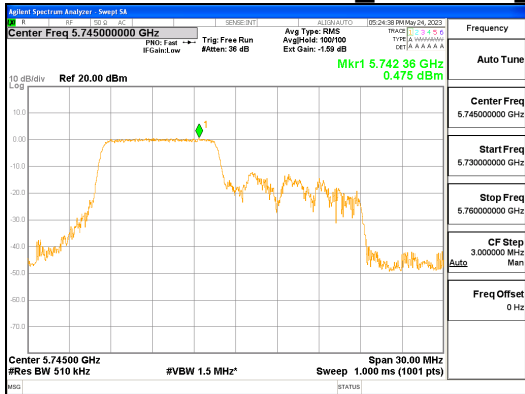

ANT R_802.11ax_HE20_106T_Low_UNII 2C

ANT R_802.11ax_HE20_106T_Low_UNII 3