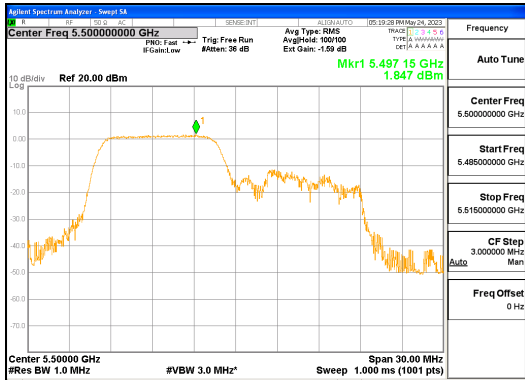

ANT R_802.11ax_HE20_106T_Low_UNII 1

ANT R_802.11ax_HE20_106T_Low_UNII 2A

CTK Co., Ltd.
 (Ho-dong), 113, Yejik-ro, Cheoin-gu,
 Yongin-si, Gyeonggi-do, Korea
 Tel: +82-31-339-9970
 Fax: +82-31-624-9501

Report No.:
 CTK-2023-01326
 Page (253) / (539) Pages