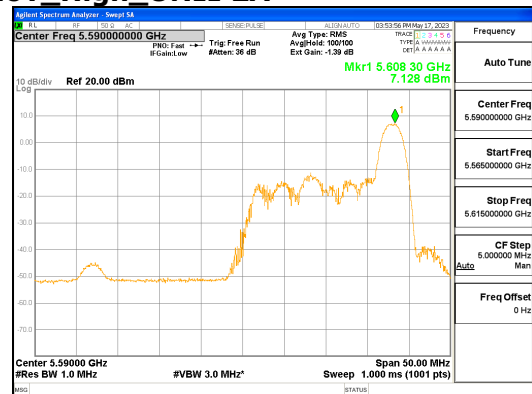

ANT L_802.11ax_HE40_26T_High_UNII 2A

ANT L_802.11ax_HE40_26T_High_UNII 2C