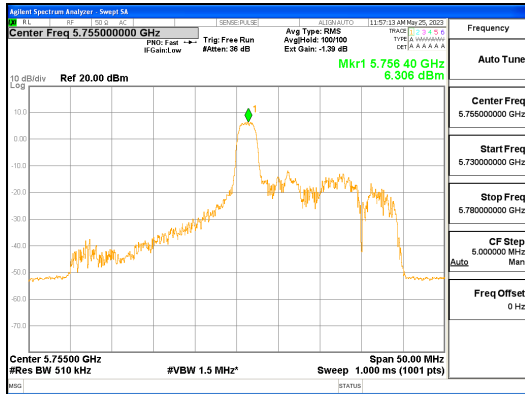

CTK Co., Ltd.
(Ho-dong), 113, Yejik-ro, Cheoin-gu,
Yongin-si, Gyeonggi-do, Korea
Tel: +82-31-339-9970
Fax: +82-31-624-9501

Report No.:
CTK-2023-01326
Page (275) / (539) Pages

ANT L_802.11ax_HE40_26T_Mid_UNII 3