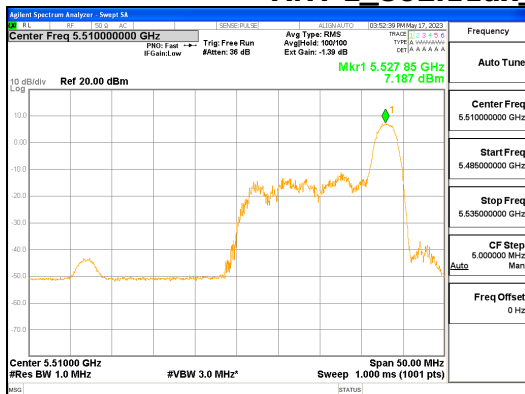

ANT L_802.11ax_HE40_26T_High_UNII 2A

ANT L_802.11ax_HE40_26T_High_UNII 2C