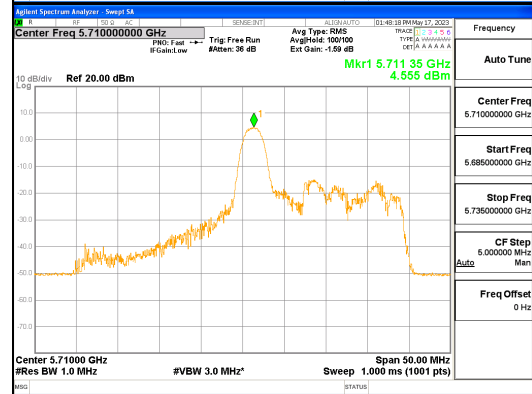

ANT R_802.11ax_HE40_26T_Mid_UNII 2C