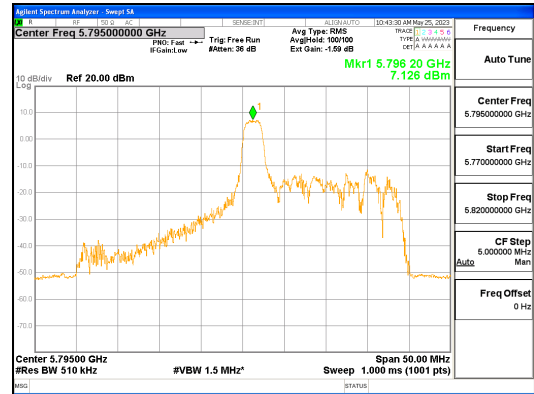

CTK Co., Ltd.
(Ho-dong), 113, Yejik-ro, Cheoin-gu,
Yongin-si, Gyeonggi-do, Korea
Tel: +82-31-339-9970
Fax: +82-31-624-9501

Report No.:
CTK-2023-01326
Page (277) / (539) Pages

ANT R_802.11ax_HE40_26T_Mid_UNII 3