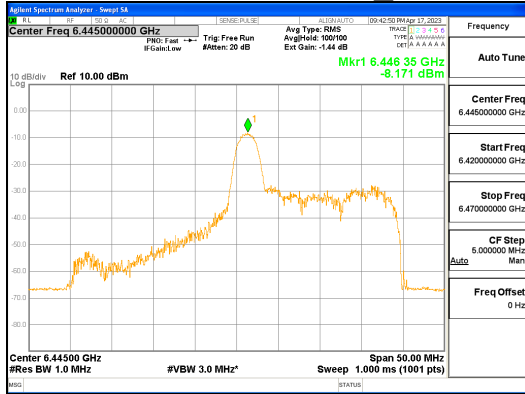

ANTO_802.11ax_HE40_26T_Mid_UNII 5

ANTO_802.11ax_HE40_26T_Mid_UNII 6