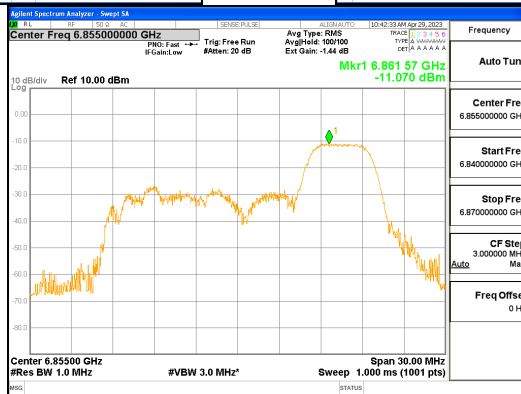

ANTO_802.11ax_HE20_52T_High_UNII 5

ANTO_802.11ax_HE20_52T_High_UNII 6

CTK Co., Ltd.
 (Ho-dong), 113, Yejik-ro, Cheoin-gu,
 Yongin-si, Gyeonggi-do, Korea
 Tel: +82-31-339-9970
 Fax: +82-31-624-9501

Report No.:
 CTK-2023-00952
 Page (203) / (427) Pages