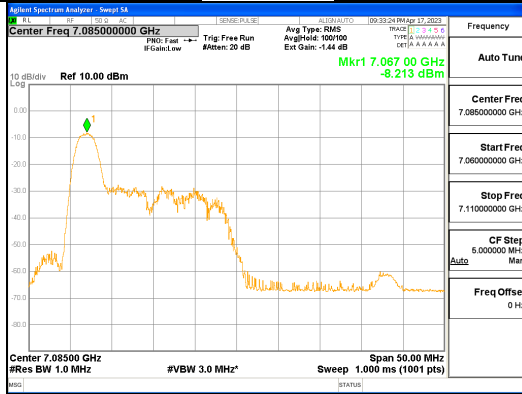

ANT0_802.11ax_HE40_26T_Low_UNII 7

ANT0_802.11ax_HE40_26T_Low_UNII 8