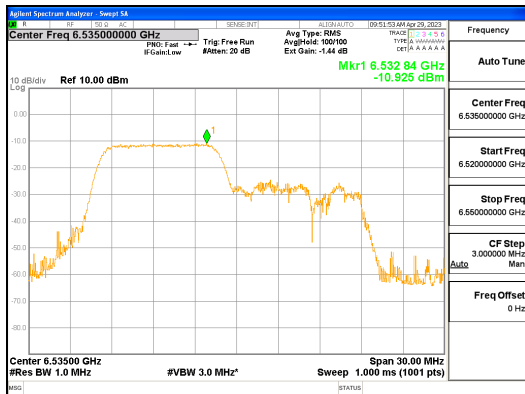

CTK Co., Ltd.
(Ho-dong), 113, Yejik-ro, Cheoin-gu,
Yongin-si, Gyeonggi-do, Korea
Tel: +82-31-339-9970
Fax: +82-31-624-9501

Report No.:
CTK-2023-00952
Page (209) / (427) Pages