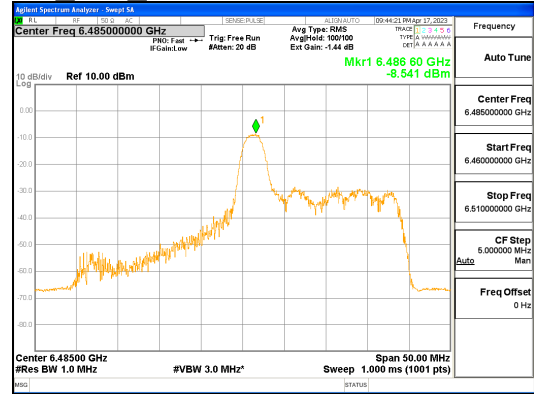

ANTO_802.11ax_HE40_26T_Mid_UNII 5

ANTO_802.11ax_HE40_26T_Mid_UNII 6