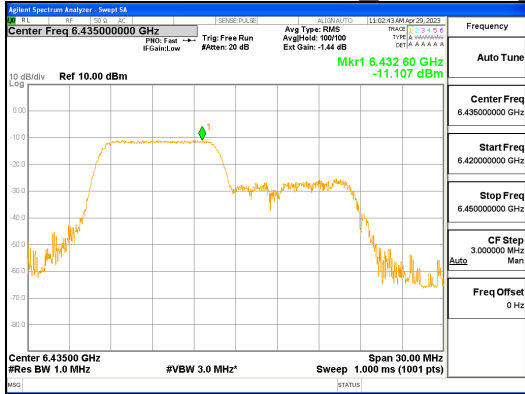

ANT0_802.11ax_HE20_106T_Low_UNII 5

ANT0_802.11ax_HE20_106T_Low_UNII 6