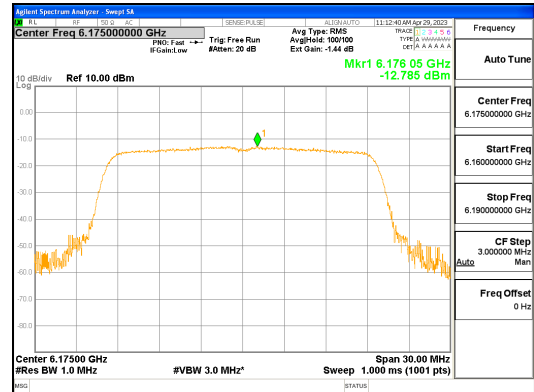

ANTO_802.11ax_HE20_242T_UNII 5

ANTO_802.11ax_HE20_242T_UNII 6