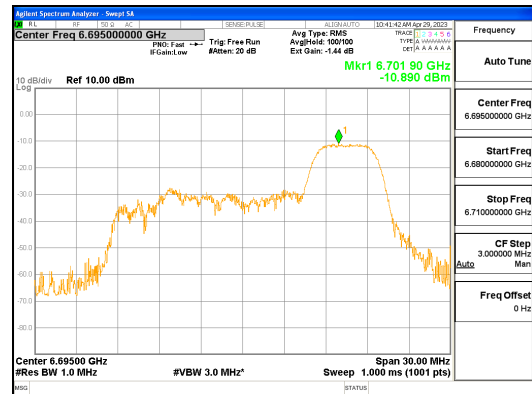

ANTO_802.11ax_HE20_52T_High_UNII 5

ANTO_802.11ax_HE20_52T_High_UNII 6

CTK Co., Ltd.
 (Ho-dong), 113, Yejik-ro, Cheoin-gu,
 Yongin-si, Gyeonggi-do, Korea
 Tel: +82-31-339-9970
 Fax: +82-31-624-9501

Report No.:
 CTK-2023-00952
 Page (203) / (427) Pages