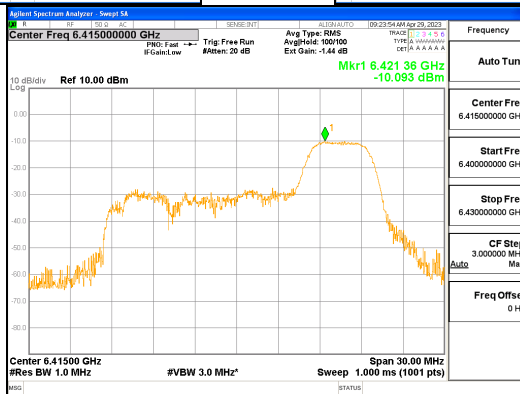

ANT1_802.11ax_HE20_52T_High_UNII 5

ANT1_802.11ax_HE20_52T_High_UNII 6