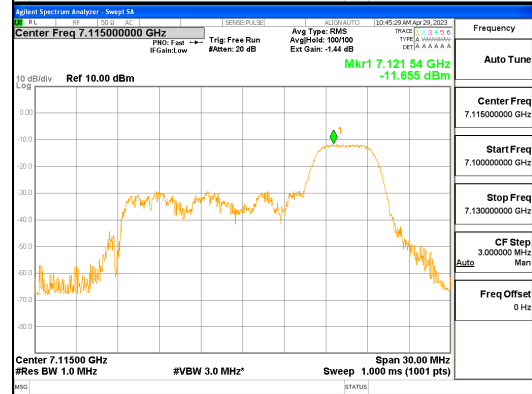

ANT0_802.11ax_HE20_52T_High_UNII 7

ANT0_802.11ax_HE20_52T_High_UNII 8