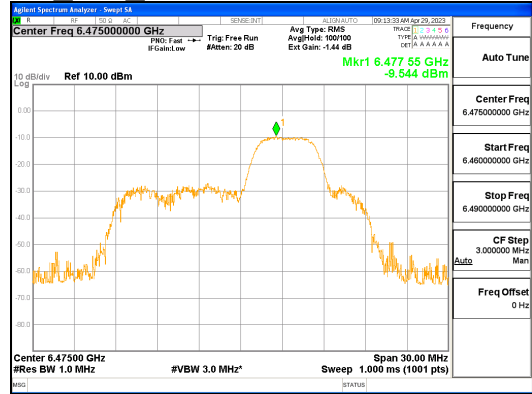

ANT1_802.11ax_HE20_52T_Mid_UNII 5

ANT1_802.11ax_HE20_52T_Mid_UNII 6

CTK Co., Ltd.
 (Ho-dong), 113, Yejik-ro, Cheoin-gu,
 Yongin-si, Gyeonggi-do, Korea
 Tel: +82-31-339-9970
 Fax: +82-31-624-9501

Report No.:
 CTK-2023-00952
 Page (201) / (427) Pages