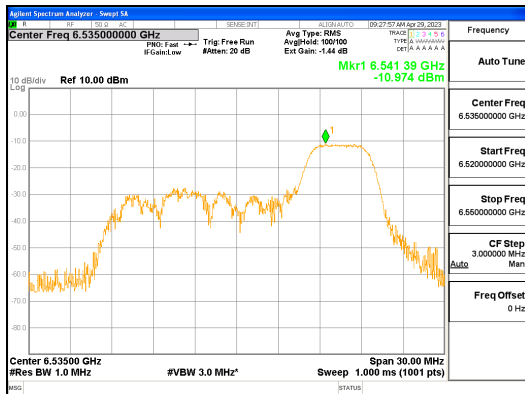

CTK Co., Ltd.
(Ho-dong), 113, Yejik-ro, Cheoin-gu,
Yongin-si, Gyeonggi-do, Korea
Tel: +82-31-339-9970
Fax: +82-31-624-9501

Report No.:
CTK-2023-00952
Page (205) / (427) Pages