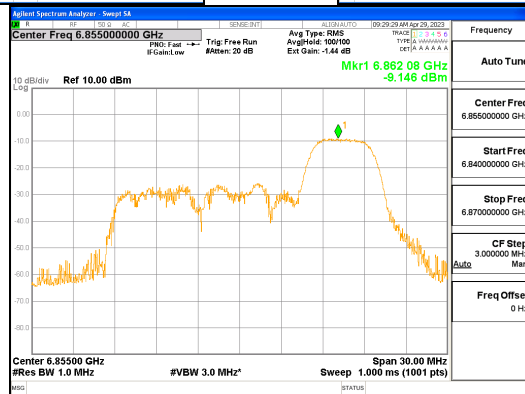

CTK Co., Ltd.
(Ho-dong), 113, Yejik-ro, Cheoin-gu,
Yongin-si, Gyeonggi-do, Korea
Tel: +82-31-339-9970
Fax: +82-31-624-9501

Report No.:
CTK-2023-00952
Page (205) / (427) Pages