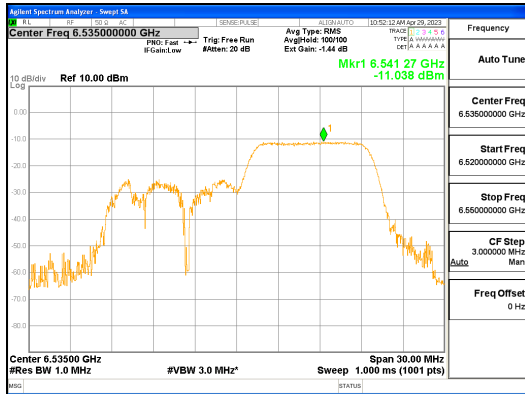

CTK Co., Ltd.
(Ho-dong), 113, Yejik-ro, Cheoin-gu,
Yongin-si, Gyeonggi-do, Korea
Tel: +82-31-339-9970
Fax: +82-31-624-9501

Report No.:
CTK-2023-00952
Page (211) / (427) Pages