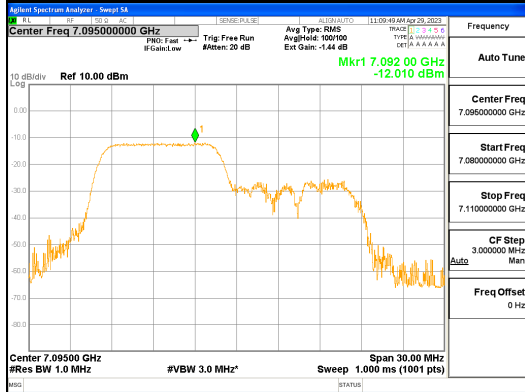

ANTO_802.11ax_HE20_106T_Low_UNII 7

ANTO_802.11ax_HE20_106T_Low_UNII 8