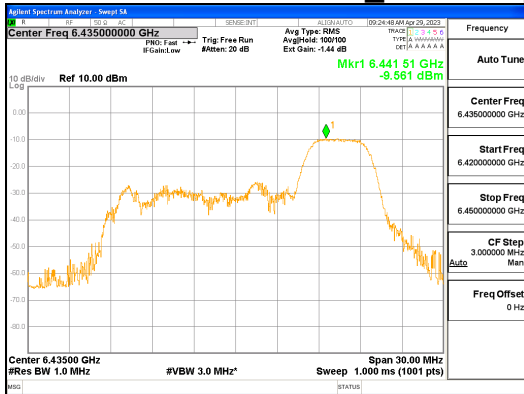

ANT1_802.11ax_HE20_52T_High_UNII 5

ANT1_802.11ax_HE20_52T_High_UNII 6