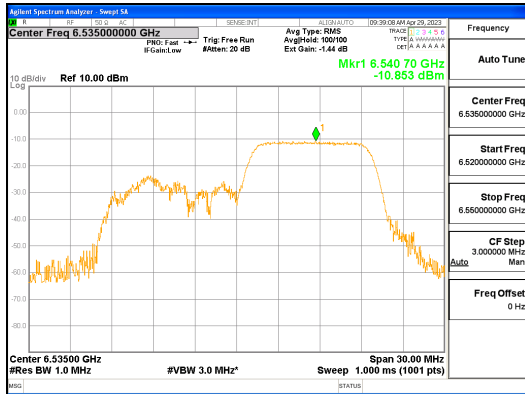

CTK Co., Ltd.
(Ho-dong), 113, Yejik-ro, Cheoin-gu,
Yongin-si, Gyeonggi-do, Korea
Tel: +82-31-339-9970
Fax: +82-31-624-9501

Report No.:
CTK-2023-00952
Page (213) / (427) Pages