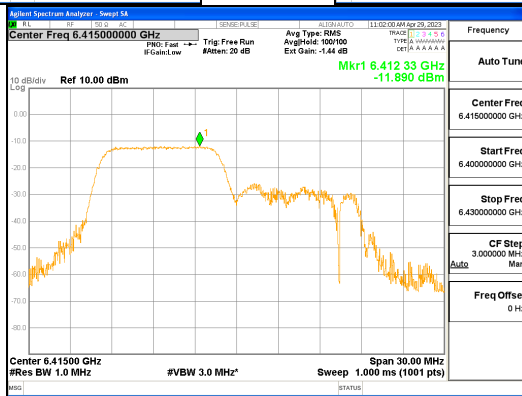

CTK Co., Ltd.
(Ho-dong), 113, Yejik-ro, Cheoin-gu,
Yongin-si, Gyeonggi-do, Korea
Tel: +82-31-339-9970
Fax: +82-31-624-9501

Report No.:
CTK-2023-00952
Page (206) / (427) Pages