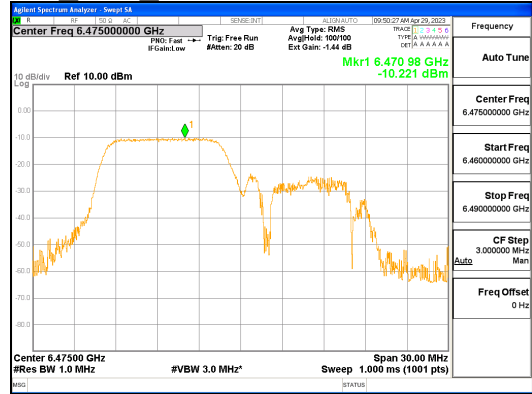

ANT1_802.11ax_HE20_106T_Low_UNII 5

ANT1_802.11ax_HE20_106T_Low_UNII 6