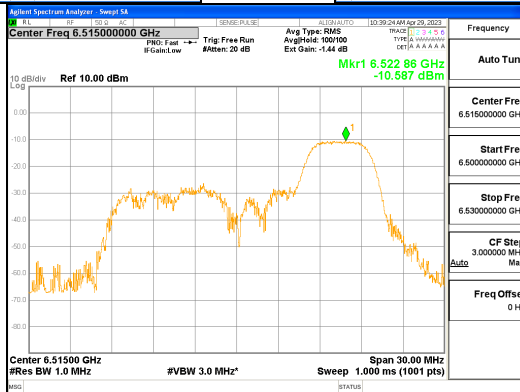

ANTO_802.11ax_HE20_52T_High_UNII 5

ANTO_802.11ax_HE20_52T_High_UNII 6