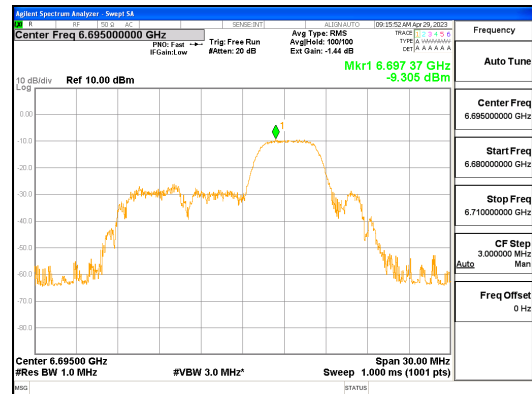

ANT1_802.11ax_HE20_52T_Mid_UNII 5

ANT1_802.11ax_HE20_52T_Mid_UNII 6

CTK Co., Ltd.
 (Ho-dong), 113, Yejik-ro, Cheoin-gu,
 Yongin-si, Gyeonggi-do, Korea
 Tel: +82-31-339-9970
 Fax: +82-31-624-9501

Report No.:
 CTK-2023-00952
 Page (201) / (427) Pages