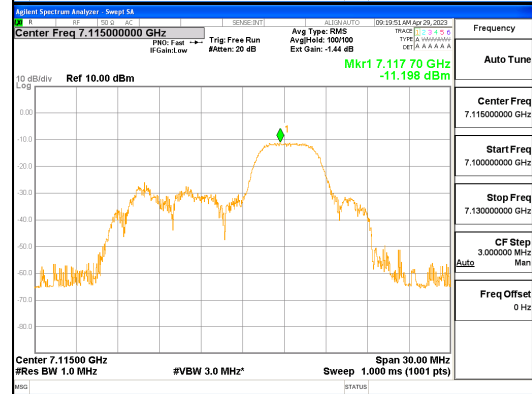

ANT1_802.11ax_HE20_52T_Mid_UNII 7

ANT1_802.11ax_HE20_52T_Mid_UNII 8