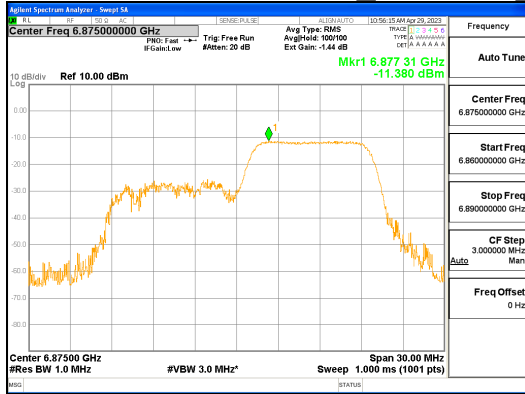

ANTO_802.11ax_HE20_106T_High_UNII 7

ANTO_802.11ax_HE20_106T_High_UNII 8