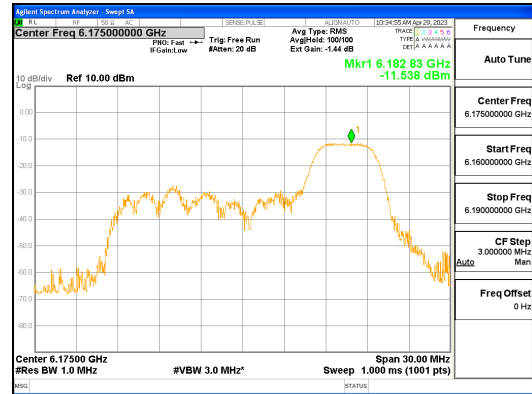

ANT1_802.11ax_HE20_52T_Mid_UNII 7

ANT1_802.11ax_HE20_52T_Mid_UNII 8

CTK Co., Ltd.
 (Ho-dong), 113, Yejik-ro, Cheoin-gu,
 Yongin-si, Gyeonggi-do, Korea
 Tel: +82-31-339-9970
 Fax: +82-31-624-9501

Report No.:
 CTK-2023-00952
 Page (202) / (427) Pages