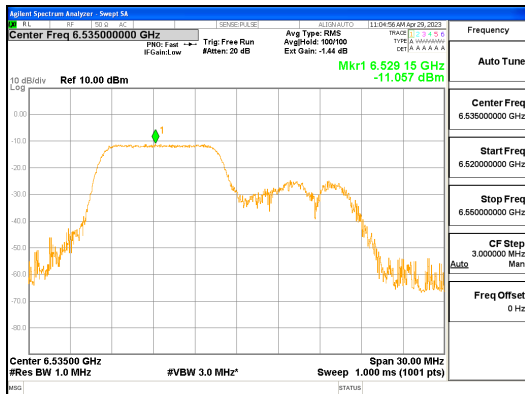

CTK Co., Ltd.
(Ho-dong), 113, Yejik-ro, Cheoin-gu,
Yongin-si, Gyeonggi-do, Korea
Tel: +82-31-339-9970
Fax: +82-31-624-9501

Report No.:
CTK-2023-00952
Page (207) / (427) Pages