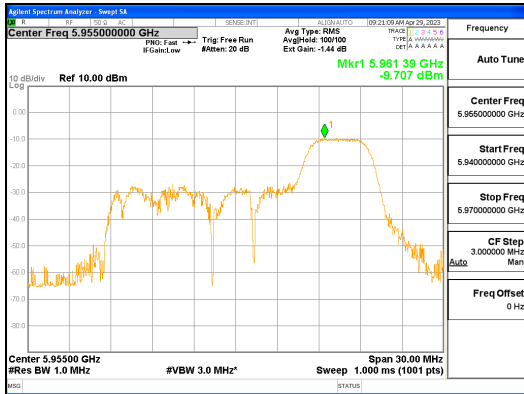

ANT1_802.11ax_HE20_52T_High_UNII 5

ANT1_802.11ax_HE20_52T_High_UNII 6