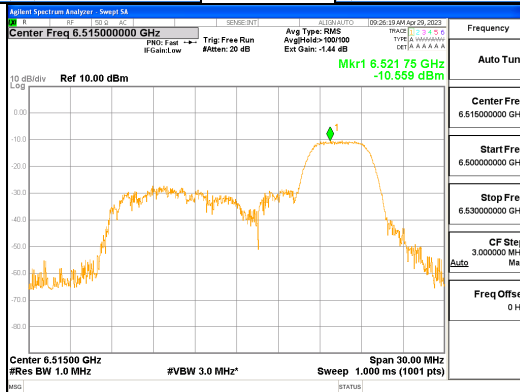

ANT1_802.11ax_HE20_52T_High_UNII 5

ANT1_802.11ax_HE20_52T_High_UNII 6