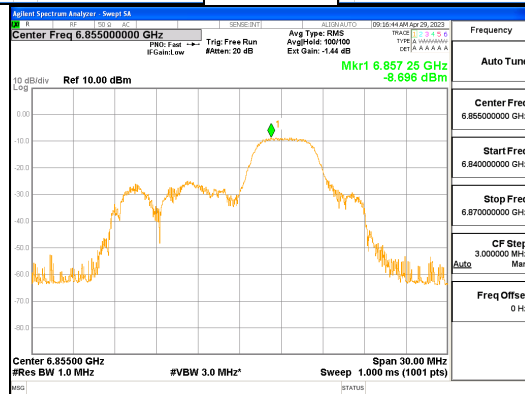

ANT1_802.11ax_HE20_52T_Mid_UNII 5

ANT1_802.11ax_HE20_52T_Mid_UNII 6

CTK Co., Ltd.
 (Ho-dong), 113, Yejik-ro, Cheoin-gu,
 Yongin-si, Gyeonggi-do, Korea
 Tel: +82-31-339-9970
 Fax: +82-31-624-9501

Report No.:
 CTK-2023-00952
 Page (201) / (427) Pages