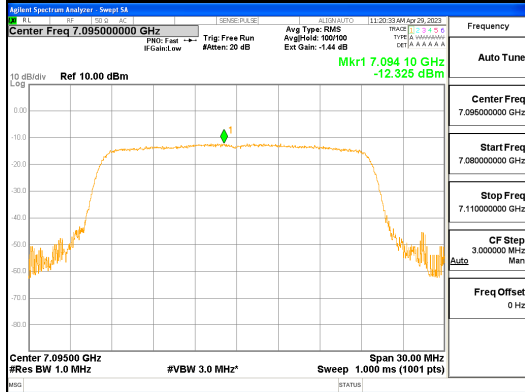

ANTO_802.11ax_HE20_242T_UNII 7

ANTO_802.11ax_HE20_242T_UNII 8