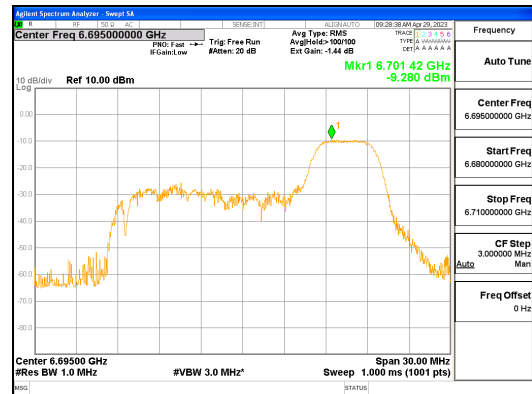

CTK Co., Ltd.
(Ho-dong), 113, Yejik-ro, Cheoin-gu,
Yongin-si, Gyeonggi-do, Korea
Tel: +82-31-339-9970
Fax: +82-31-624-9501

Report No.:
CTK-2023-00952
Page (205) / (427) Pages