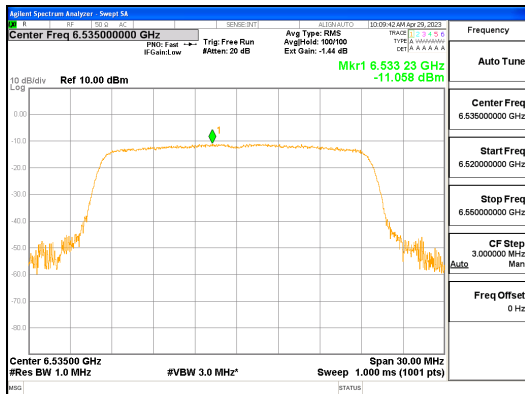

CTK Co., Ltd.
(Ho-dong), 113, Yejik-ro, Cheoin-gu,
Yongin-si, Gyeonggi-do, Korea
Tel: +82-31-339-9970
Fax: +82-31-624-9501

Report No.:
CTK-2023-00952
Page (217) / (427) Pages