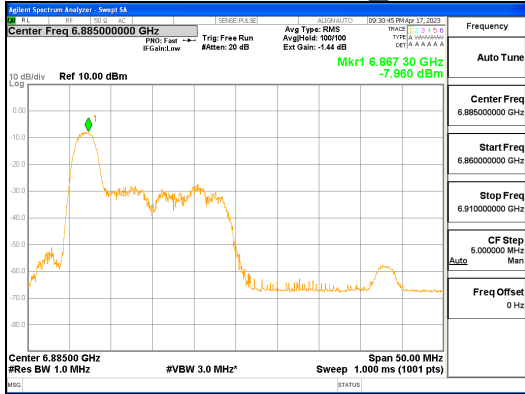

ANT0_802.11ax_HE40_26T_Low_UNII 7

ANT0_802.11ax_HE40_26T_Low_UNII 8