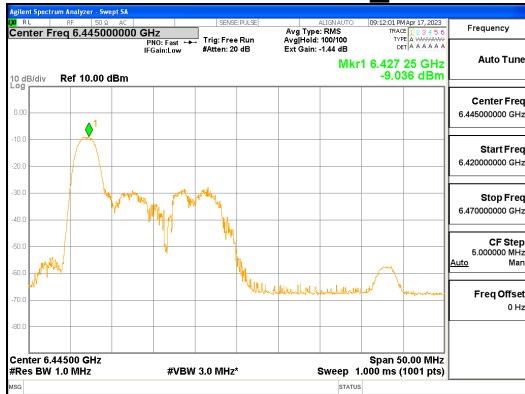

ANT0_802.11ax_HE40_26T_Low_UNII 5

ANT0_802.11ax_HE40_26T_Low_UNII 6