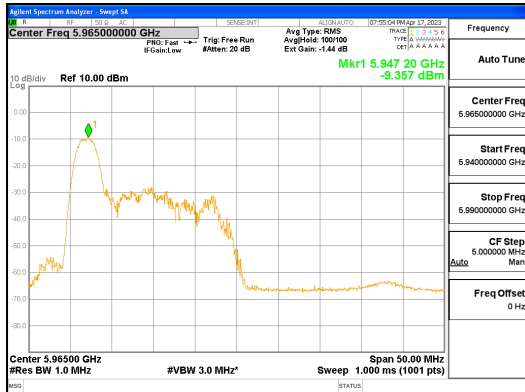

ANT1_802.11ax_HE40_26T_Low_UNII 5

ANT1_802.11ax_HE40_26T_Low_UNII 6