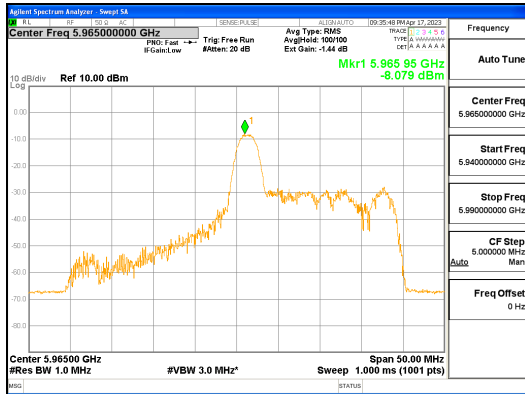

ANTO_802.11ax_HE40_26T_Mid_UNII 5

ANTO_802.11ax_HE40_26T_Mid_UNII 6