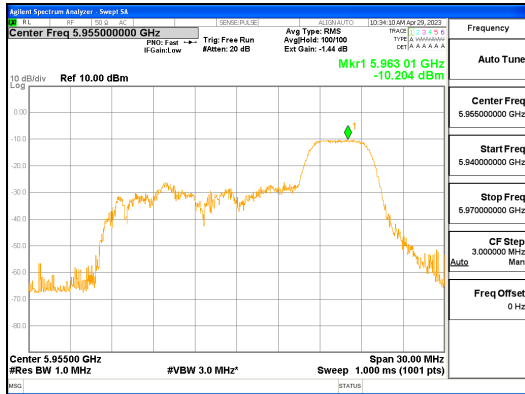

ANT1_802.11ax_HE20_52T_Mid_UNII 7

ANT1_802.11ax_HE20_52T_Mid_UNII 8

CTK Co., Ltd.
 (Ho-dong), 113, Yejik-ro, Cheoin-gu,
 Yongin-si, Gyeonggi-do, Korea
 Tel: +82-31-339-9970
 Fax: +82-31-624-9501

Report No.:
 CTK-2023-00952
 Page (202) / (427) Pages