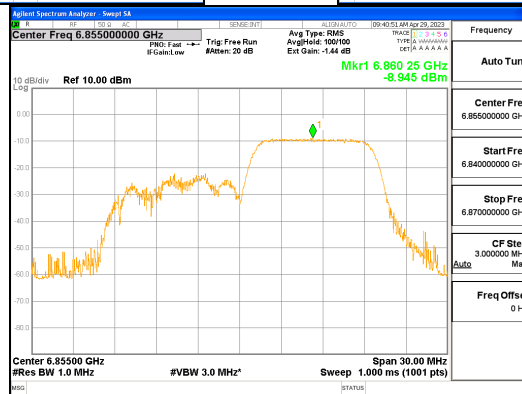

CTK Co., Ltd.
(Ho-dong), 113, Yejik-ro, Cheoin-gu,
Yongin-si, Gyeonggi-do, Korea
Tel: +82-31-339-9970
Fax: +82-31-624-9501

Report No.:
CTK-2023-00952
Page (213) / (427) Pages