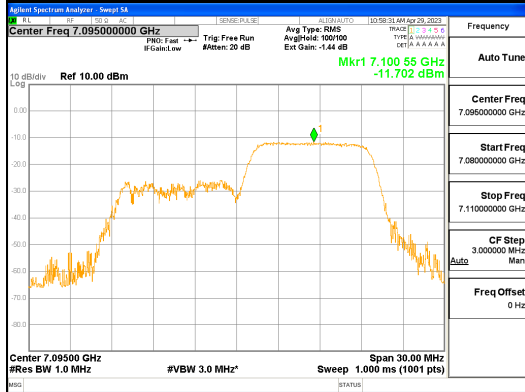

ANTO_802.11ax_HE20_106T_High_UNII 7

ANTO_802.11ax_HE20_106T_High_UNII 8