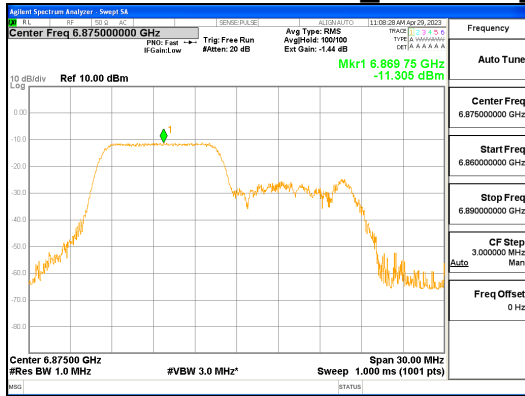

ANTO_802.11ax_HE20_106T_Low_UNII 7

ANTO_802.11ax_HE20_106T_Low_UNII 8