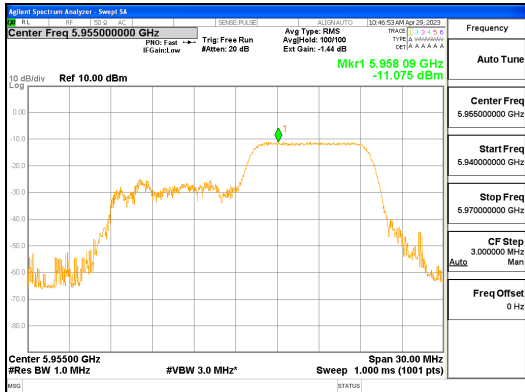

CTK Co., Ltd.
(Ho-dong), 113, Yejik-ro, Cheoin-gu,
Yongin-si, Gyeonggi-do, Korea
Tel: +82-31-339-9970
Fax: +82-31-624-9501

Report No.:
CTK-2023-00952
Page (210) / (427) Pages