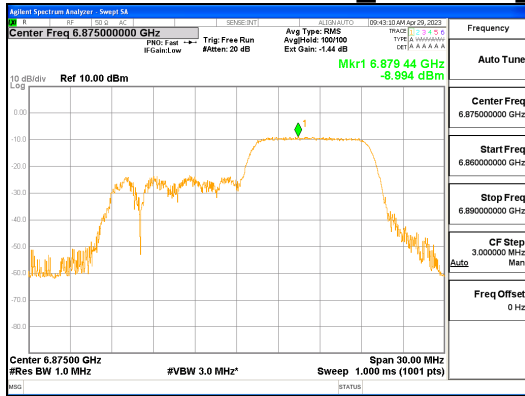

ANT1_802.11ax_HE20_106T_High_UNII 7

ANT1_802.11ax_HE20_106T_High_UNII 8