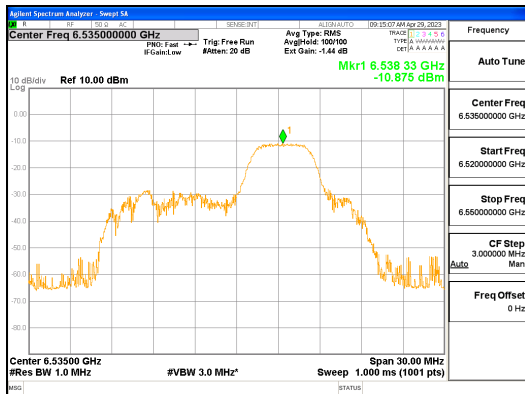

ANT1_802.11ax_HE20_52T_Mid_UNII 5

ANT1_802.11ax_HE20_52T_Mid_UNII 6

CTK Co., Ltd.
 (Ho-dong), 113, Yejik-ro, Cheoin-gu,
 Yongin-si, Gyeonggi-do, Korea
 Tel: +82-31-339-9970
 Fax: +82-31-624-9501

Report No.:
 CTK-2023-00952
 Page (201) / (427) Pages