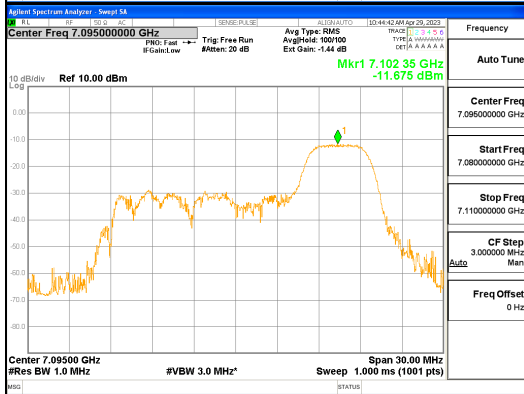

ANT0_802.11ax_HE20_52T_High_UNII 7

ANT0_802.11ax_HE20_52T_High_UNII 8