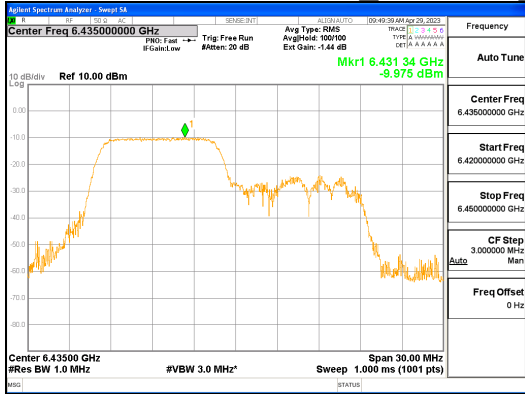

ANT1_802.11ax_HE20_106T_Low_UNII 5

ANT1_802.11ax_HE20_106T_Low_UNII 6