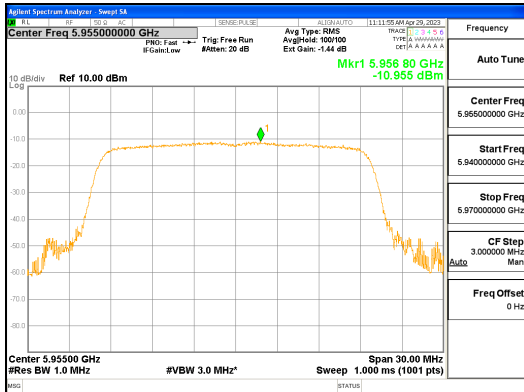

ANTO_802.11ax_HE20_242T_UNII 5

ANTO_802.11ax_HE20_242T_UNII 6