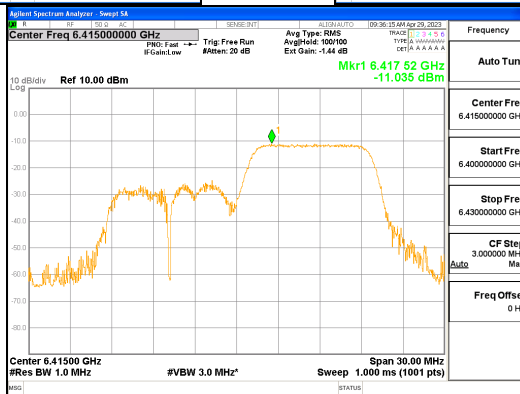

CTK Co., Ltd.
(Ho-dong), 113, Yejik-ro, Cheoin-gu,
Yongin-si, Gyeonggi-do, Korea
Tel: +82-31-339-9970
Fax: +82-31-624-9501

Report No.:
CTK-2023-00952
Page (212) / (427) Pages