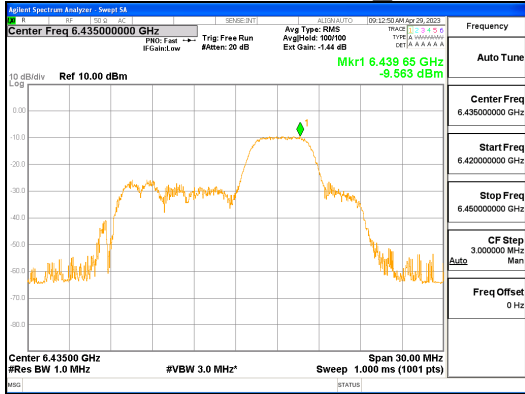

ANT1_802.11ax_HE20_52T_Mid_UNII 5

ANT1_802.11ax_HE20_52T_Mid_UNII 6

CTK Co., Ltd.
 (Ho-dong), 113, Yejik-ro, Cheoin-gu,
 Yongin-si, Gyeonggi-do, Korea
 Tel: +82-31-339-9970
 Fax: +82-31-624-9501

Report No.:
 CTK-2023-00952
 Page (201) / (427) Pages