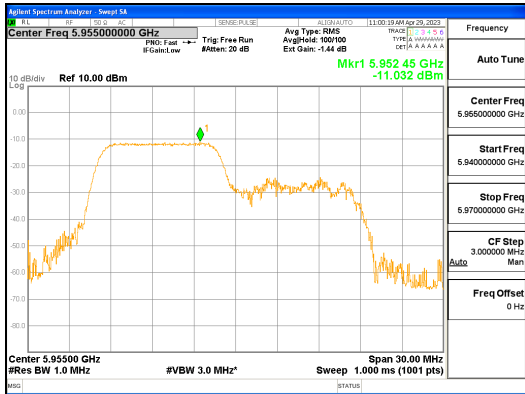

CTK Co., Ltd.
(Ho-dong), 113, Yejik-ro, Cheoin-gu,
Yongin-si, Gyeonggi-do, Korea
Tel: +82-31-339-9970
Fax: +82-31-624-9501

Report No.:
CTK-2023-00952
Page (206) / (427) Pages