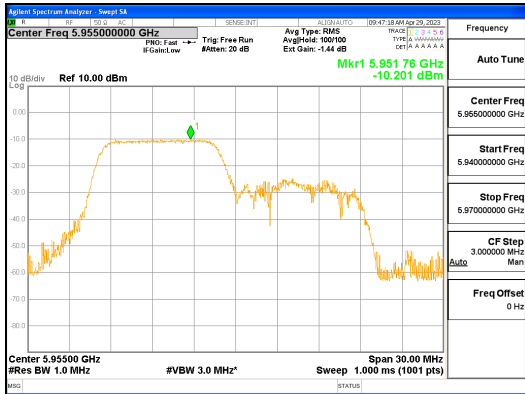

CTK Co., Ltd.
(Ho-dong), 113, Yejik-ro, Cheoin-gu,
Yongin-si, Gyeonggi-do, Korea
Tel: +82-31-339-9970
Fax: +82-31-624-9501

Report No.:
CTK-2023-00952
Page (208) / (427) Pages