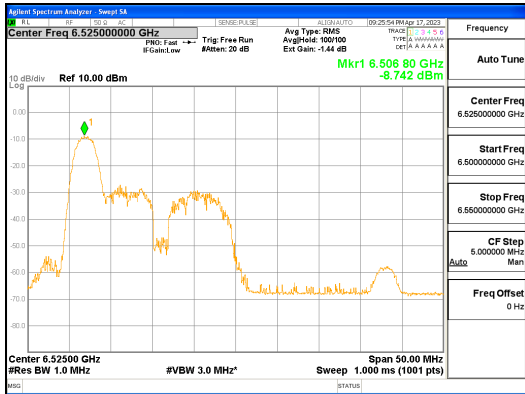

CTK Co., Ltd.
(Ho-dong), 113, Yejik-ro, Cheoin-gu,
Yongin-si, Gyeonggi-do, Korea
Tel: +82-31-339-9970
Fax: +82-31-624-9501

Report No.:
CTK-2023-00952
Page (219) / (427) Pages