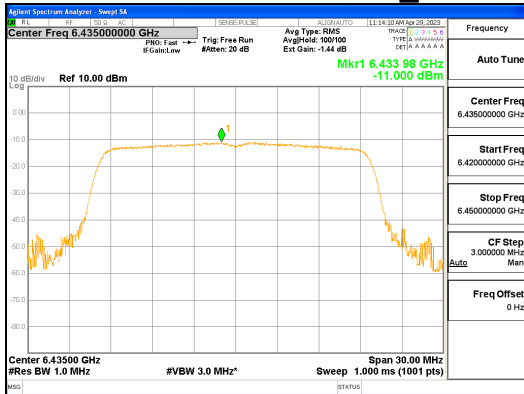

Report No.:
 CTK-2023-00952
 Page (213) / (427) Pages

ANT1_802.11ax_HE20_106T_High_UNII 7

ANT1_802.11ax_HE20_106T_High_UNII 8

ANTO_802.11ax_HE20_242T_UNII 5

ANTO_802.11ax_HE20_242T_UNII 6

CTK Co., Ltd.
 (Ho-dong), 113, Yejik-ro, Cheoin-gu,
 Yongin-si, Gyeonggi-do, Korea
 Tel: +82-31-339-9970
 Fax: +82-31-624-9501