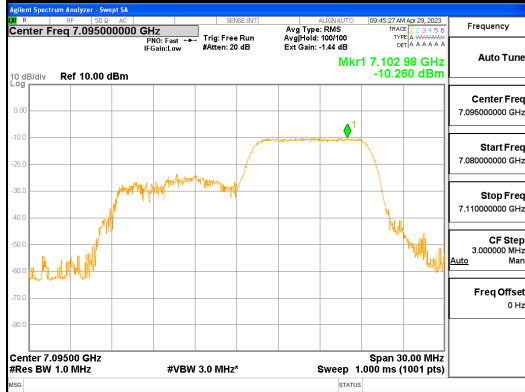

ANT1_802.11ax_HE20_106T_High_UNII 7

ANT1_802.11ax_HE20_106T_High_UNII 8