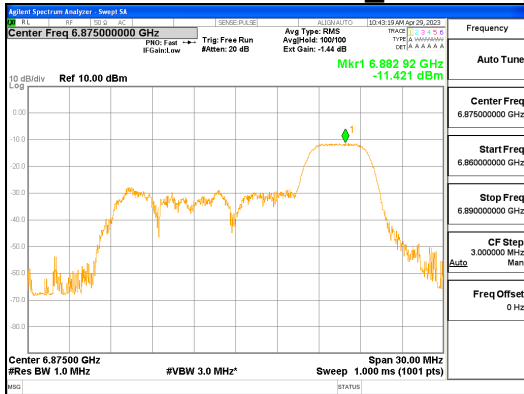

ANT0_802.11ax_HE20_52T_High_UNII 7

ANT0_802.11ax_HE20_52T_High_UNII 8