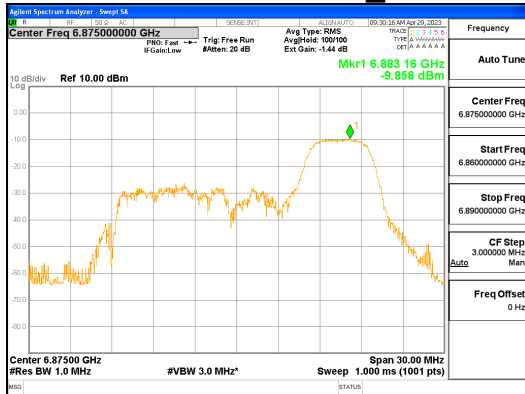

ANT1_802.11ax_HE20_52T_High_UNII 7

ANT1_802.11ax_HE20_52T_High_UNII 8