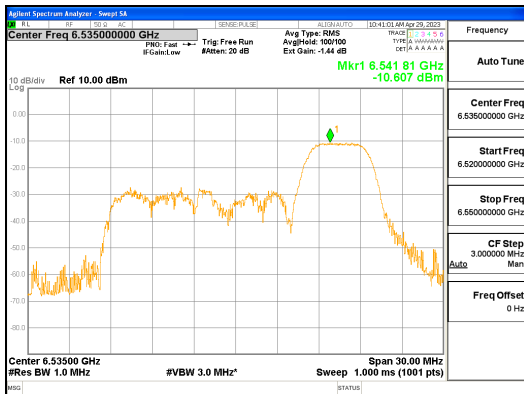

ANTO_802.11ax_HE20_52T_High_UNII 5

ANTO_802.11ax_HE20_52T_High_UNII 6

CTK Co., Ltd.
 (Ho-dong), 113, Yejik-ro, Cheoin-gu,
 Yongin-si, Gyeonggi-do, Korea
 Tel: +82-31-339-9970
 Fax: +82-31-624-9501

Report No.:
 CTK-2023-00952
 Page (203) / (427) Pages