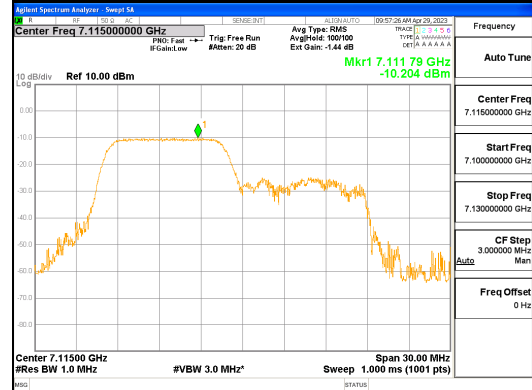

ANT1_802.11ax_HE20_106T_Low_UNII 7

ANT1_802.11ax_HE20_106T_Low_UNII 8