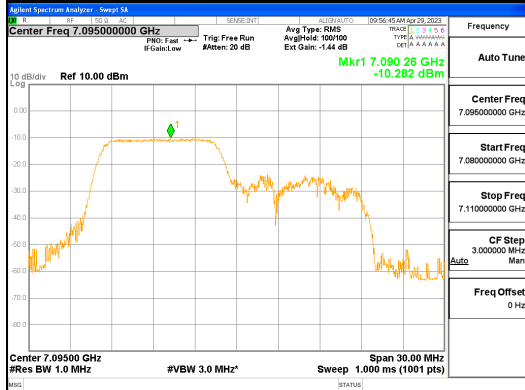

ANT1_802.11ax_HE20_106T_Low_UNII 7

ANT1_802.11ax_HE20_106T_Low_UNII 8