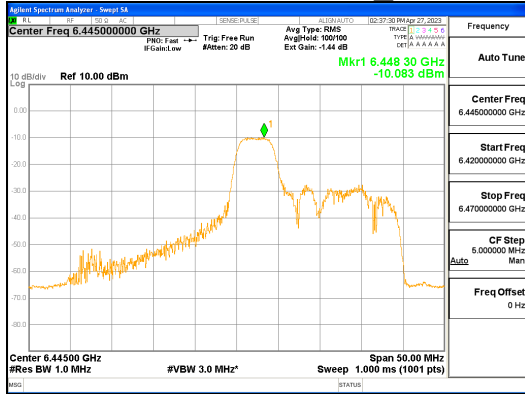

ANTO_802.11ax_HE40_52T_Mid_UNII 5

ANTO_802.11ax_HE40_52T_Mid_UNII 6