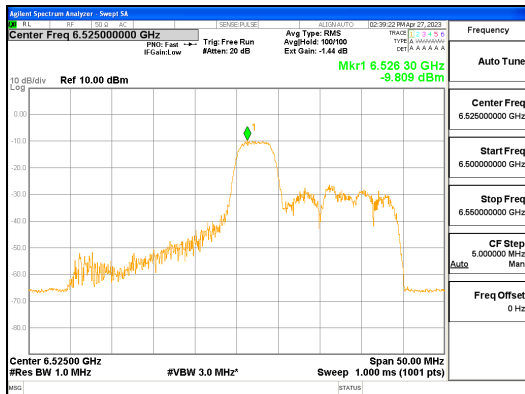

CTK Co., Ltd.
(Ho-dong), 113, Yejik-ro, Cheoin-gu,
Yongin-si, Gyeonggi-do, Korea
Tel: +82-31-339-9970
Fax: +82-31-624-9501

Report No.:
CTK-2023-00952
Page (235) / (427) Pages