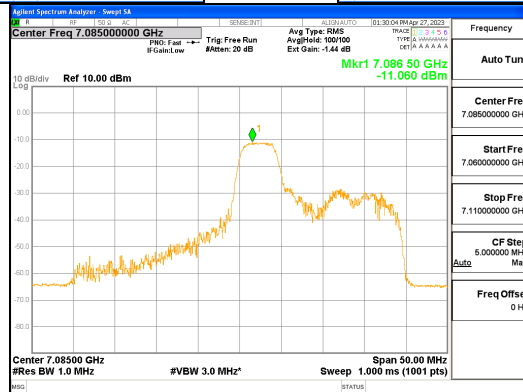

Report No.:
 CTK-2023-00952
 Page (235) / (427) Pages

ANTO_802.11ax_HE40_52T_Mid_UNII 7

ANTO_802.11ax_HE40_52T_Mid_UNII 8

ANT1_802.11ax_HE40_52T_Mid_UNII 5

ANT1_802.11ax_HE40_52T_Mid_UNII 6

ANT1_802.11ax_HE40_52T_Mid_UNII 7