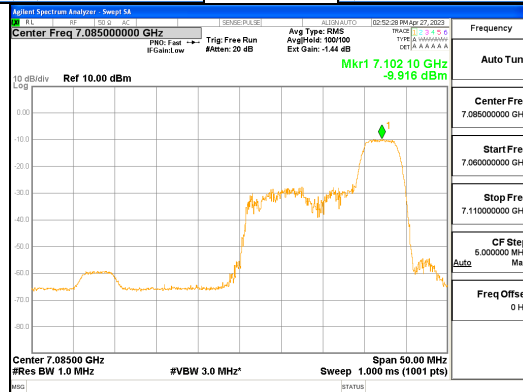

ANT0_802.11ax_HE40_52T_High_UNII 7

ANT0_802.11ax_HE40_52T_High_UNII 8