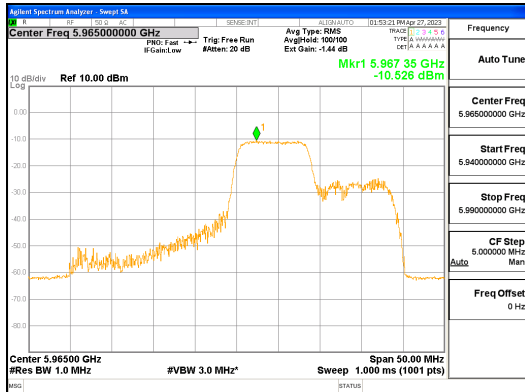

ANT1_802.11ax_HE40_106T_Mid_UNII 5

ANT1_802.11ax_HE40_106T_Mid_UNII 6