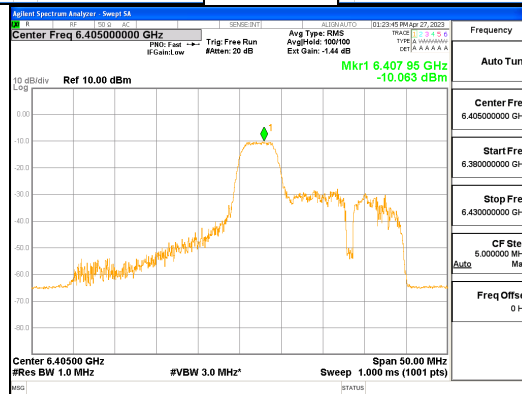

ANT1_802.11ax_HE40_52T_Mid_UNII 5

ANT1_802.11ax_HE40_52T_Mid_UNII 6