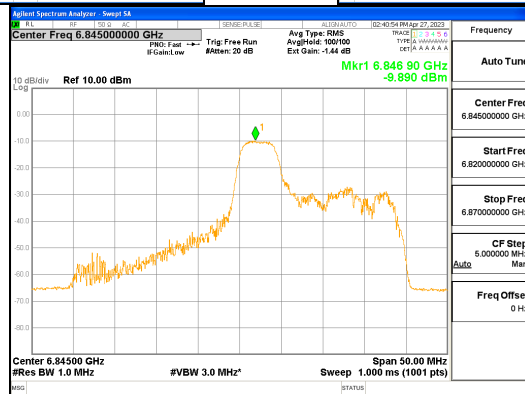

CTK Co., Ltd.
(Ho-dong), 113, Yejik-ro, Cheoin-gu,
Yongin-si, Gyeonggi-do, Korea
Tel: +82-31-339-9970
Fax: +82-31-624-9501

Report No.:
CTK-2023-00952
Page (235) / (427) Pages