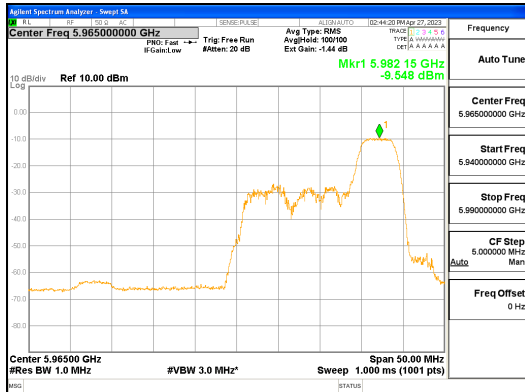

CTK Co., Ltd.
(Ho-dong), 113, Yejik-ro, Cheoin-gu,
Yongin-si, Gyeonggi-do, Korea
Tel: +82-31-339-9970
Fax: +82-31-624-9501

Report No.:
CTK-2023-00952
Page (238) / (427) Pages