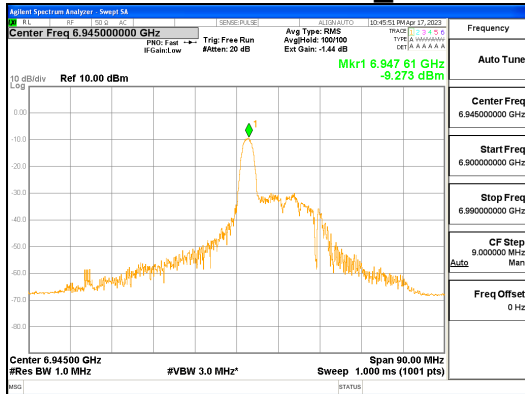

Report No.:
 CTK-2023-00952
 Page (269) / (427) Pages

ANT1_802.11ax_HE80_26T_Low_UNII 7

ANT1_802.11ax_HE80_26T_Low_UNII 8

ANTO 802.11ax HE80 26T Mid UNII 5

ANTO_802.11ax_HE80_26T_Mid_UNII 6

ANTO_802.11ax_HE80_26T_Mid_UNII 7