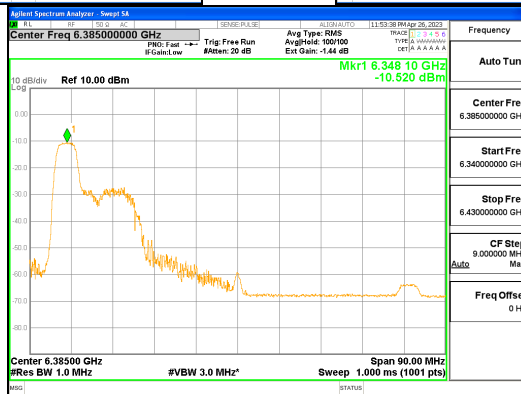

Report No.:
 CTK-2023-00952
 Page (277) / (427) Pages

ANT1_802.11ax_HE80_26T_High_UNII 7

ANT1_802.11ax_HE80_26T_High_UNII 8

ANT0_802.11ax_HE80_52T_Low_UNII 5

ANT0_802.11ax_HE80_52T_Low_UNII 6

ANTO_802.11ax_HE80_52T_Low_UNII 7