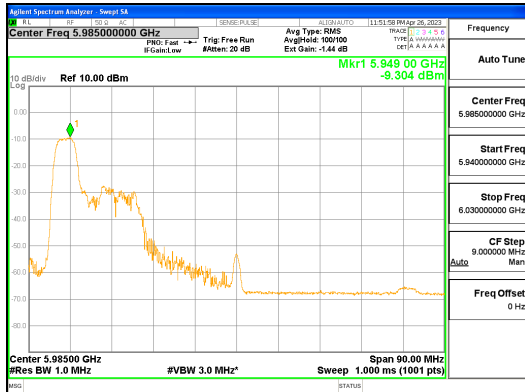

Report No.:
 CTK-2023-00952
 Page (277) / (427) Pages

ANT1_802.11ax_HE80_26T_High_UNII 7

ANT1_802.11ax_HE80_26T_High_UNII 8

ANT0_802.11ax_HE80_52T_Low_UNII 5

ANT0_802.11ax_HE80_52T_Low_UNII 6

ANTO_802.11ax_HE80_52T_Low_UNII 7