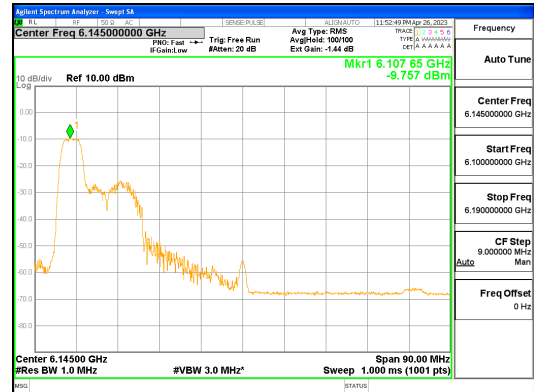

Report No.:
 CTK-2023-00952
 Page (277) / (427) Pages

ANT1_802.11ax_HE80_26T_High_UNII 7

ANT1_802.11ax_HE80_26T_High_UNII 8

ANT0_802.11ax_HE80_52T_Low_UNII 5

ANT0_802.11ax_HE80_52T_Low_UNII 6

ANTO_802.11ax_HE80_52T_Low_UNII 7