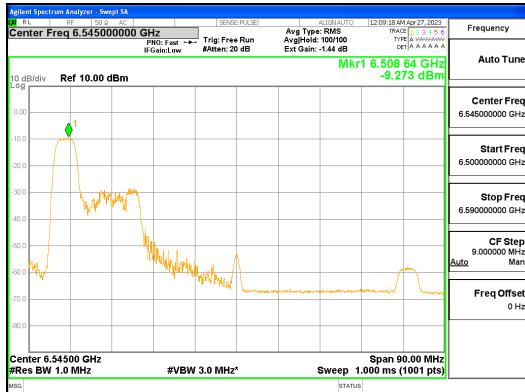

Report No.:
 CTK-2023-00952
 Page (277) / (427) Pages

ANT1_802.11ax_HE80_26T_High_UNII 7

ANT1_802.11ax_HE80_26T_High_UNII 8

ANT0_802.11ax_HE80_52T_Low_UNII 5

ANT0_802.11ax_HE80_52T_Low_UNII 6

ANTO_802.11ax_HE80_52T_Low_UNII 7