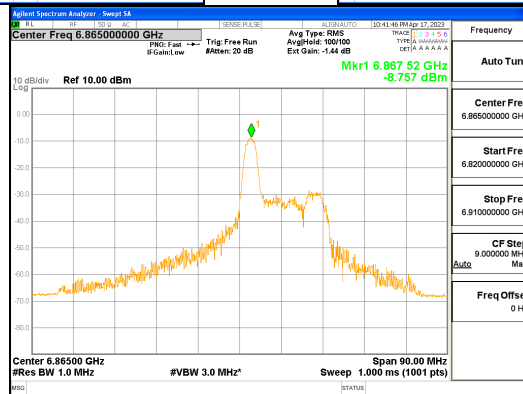

Report No.:
 CTK-2023-00952
 Page (269) / (427) Pages

ANT1_802.11ax_HE80_26T_Low_UNII 7

ANT1_802.11ax_HE80_26T_Low_UNII 8

ANTO 802.11ax HE80 26T Mid UNII 5

ANTO_802.11ax_HE80_26T_Mid_UNII 6

ANTO_802.11ax_HE80_26T_Mid_UNII 7