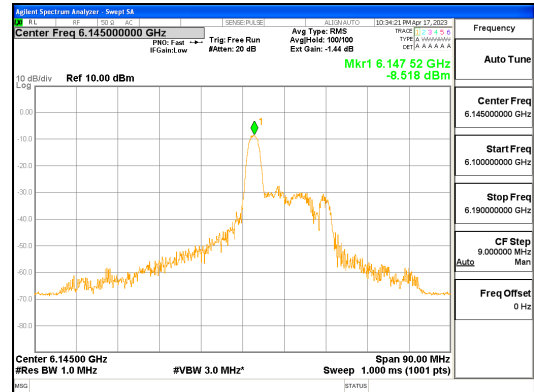

ANTO 802.11ax HE80 26T Mid UNII 5

ANTO_802.11ax_HE80_26T_Mid_UNII 6