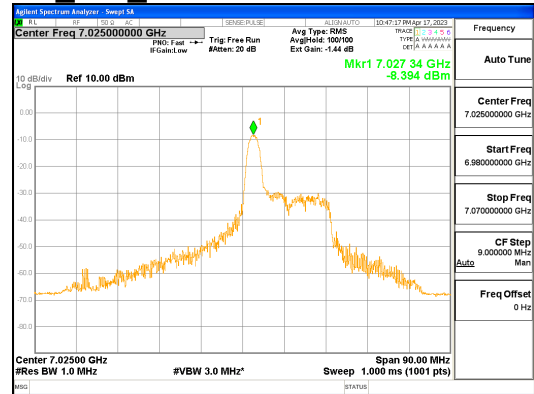

Report No.:
 CTK-2023-00952
 Page (269) / (427) Pages

ANT1_802.11ax_HE80_26T_Low_UNII 7

ANT1_802.11ax_HE80_26T_Low_UNII 8

ANTO 802.11ax HE80 26T Mid UNII 5

ANTO_802.11ax_HE80_26T_Mid_UNII 6

ANTO_802.11ax_HE80_26T_Mid_UNII 7