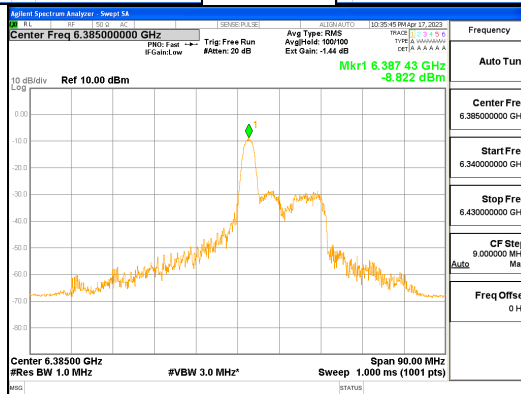

ANTO 802.11ax HE80 26T Mid UNII 5

ANTO_802.11ax_HE80_26T_Mid_UNII 6