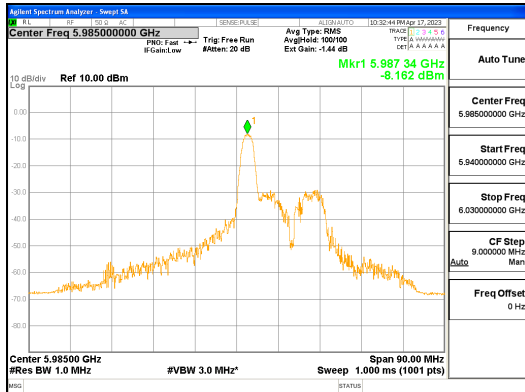

ANTO 802.11ax HE80 26T Mid UNII 5

ANTO_802.11ax_HE80_26T_Mid_UNII 6