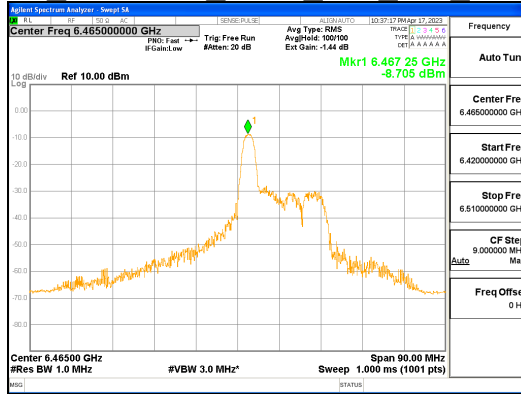

Report No.:
 CTK-2023-00952
 Page (269) / (427) Pages

ANT1_802.11ax_HE80_26T_Low_UNII 7

ANT1_802.11ax_HE80_26T_Low_UNII 8

ANTO 802.11ax HE80 26T Mid UNII 5

ANTO_802.11ax_HE80_26T_Mid_UNII 6

ANTO_802.11ax_HE80_26T_Mid_UNII 7