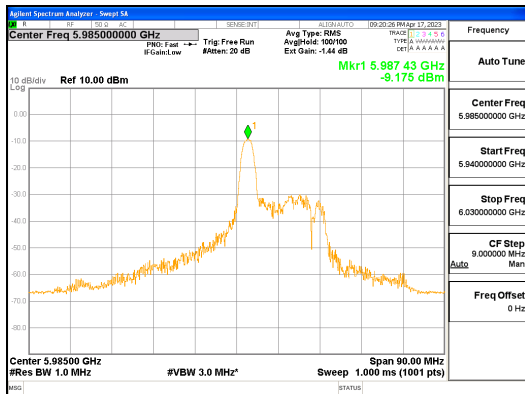

ANT1_802.11ax_HE80_26T_Mid_UNII 5

ANT1_802.11ax_HE80_26T_Mid_UNII 6