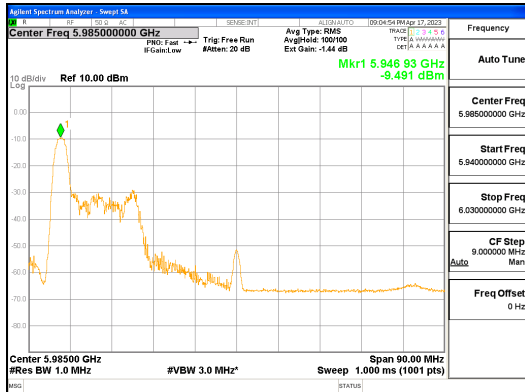

CTK Co., Ltd.
(Ho-dong), 113, Yejik-ro, Cheoin-gu,
Yongin-si, Gyeonggi-do, Korea
Tel: +82-31-339-9970
Fax: +82-31-624-9501

Report No.:
CTK-2023-00952
Page (268) / (427) Pages