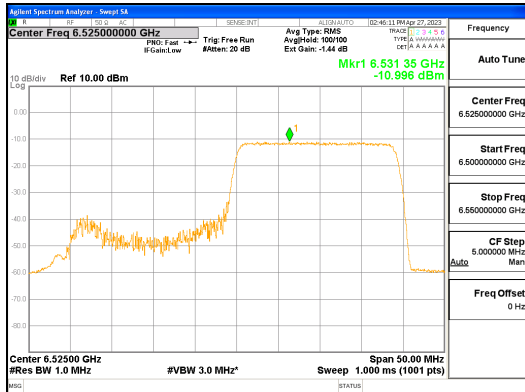

ANT1_802.11ax_HE40_242T_High_UNII 5

ANT1_802.11ax_HE40_242T_High_UNII 6

CTK Co., Ltd.
 (Ho-dong), 113, Yejik-ro, Cheoin-gu,
 Yongin-si, Gyeonggi-do, Korea
 Tel: +82-31-339-9970
 Fax: +82-31-624-9501

Report No.:
 CTK-2023-00952
 Page (261) / (427) Pages