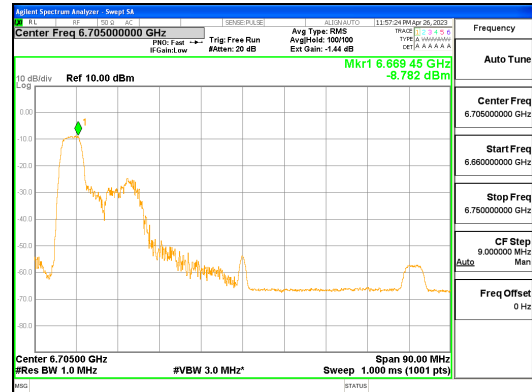

Report No.:
 CTK-2023-00952
 Page (277) / (427) Pages

ANT1_802.11ax_HE80_26T_High_UNII 7

ANT1_802.11ax_HE80_26T_High_UNII 8

ANT0_802.11ax_HE80_52T_Low_UNII 5

ANT0_802.11ax_HE80_52T_Low_UNII 6

ANTO_802.11ax_HE80_52T_Low_UNII 7