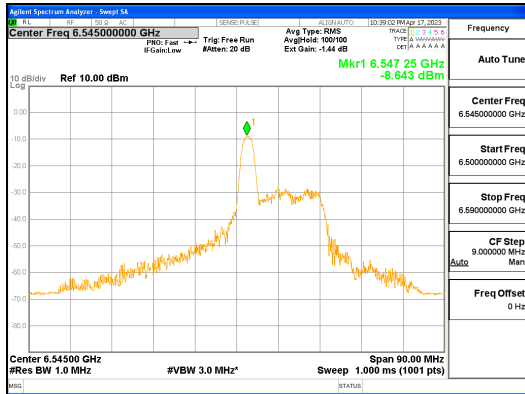

Report No.:
 CTK-2023-00952
 Page (269) / (427) Pages

ANT1_802.11ax_HE80_26T_Low_UNII 7

ANT1_802.11ax_HE80_26T_Low_UNII 8

ANTO 802.11ax HE80 26T Mid UNII 5

ANTO_802.11ax_HE80_26T_Mid_UNII 6

ANTO_802.11ax_HE80_26T_Mid_UNII 7