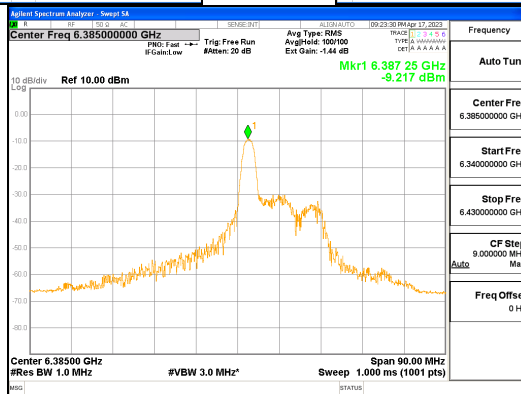

ANT1_802.11ax_HE80_26T_Mid_UNII 5

ANT1_802.11ax_HE80_26T_Mid_UNII 6