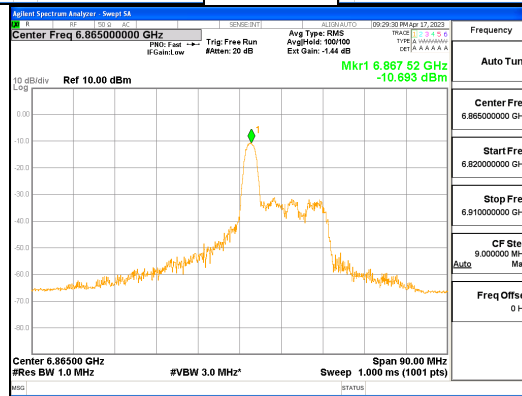

ANT1_802.11ax_HE80_26T_Mid_UNII 7

ANT1_802.11ax_HE80_26T_Mid_UNII 8