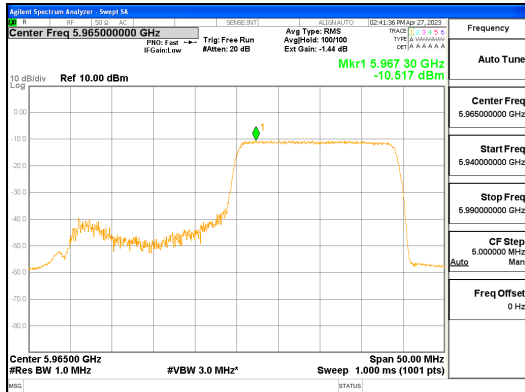

ANTO_802.11ax_HE40_242T_High_UNII 7

ANTO_802.11ax_HE40_242T_High_UNII 8

CTK Co., Ltd.
 (Ho-dong), 113, Yejik-ro, Cheoin-gu,
 Yongin-si, Gyeonggi-do, Korea
 Tel: +82-31-339-9970
 Fax: +82-31-624-9501

Report No.:
 CTK-2023-00952
 Page (260) / (427) Pages