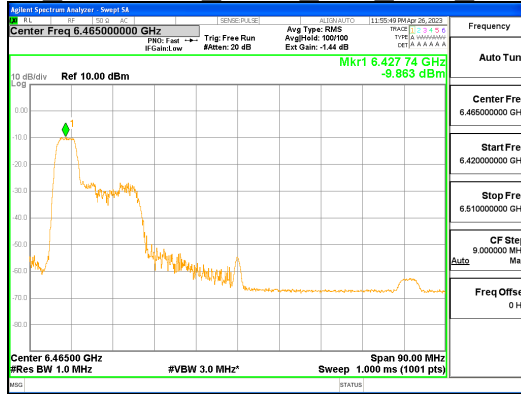

Report No.:
 CTK-2023-00952
 Page (277) / (427) Pages

ANT1_802.11ax_HE80_26T_High_UNII 7

ANT1_802.11ax_HE80_26T_High_UNII 8

ANT0_802.11ax_HE80_52T_Low_UNII 5

ANT0_802.11ax_HE80_52T_Low_UNII 6

ANTO_802.11ax_HE80_52T_Low_UNII 7