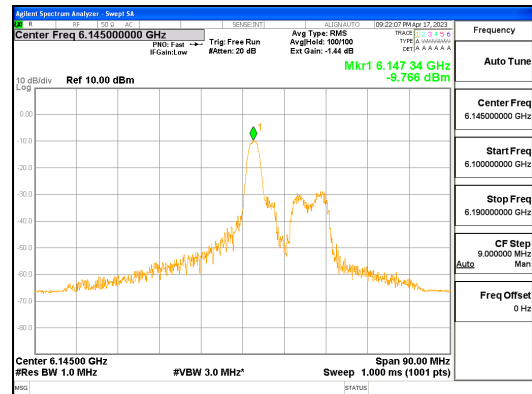

ANT1_802.11ax_HE80_26T_Mid_UNII 5

ANT1_802.11ax_HE80_26T_Mid_UNII 6