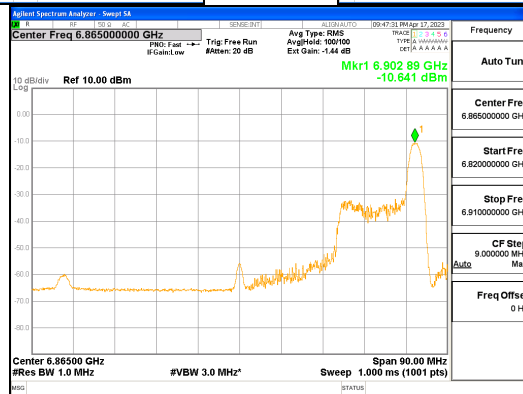

Report No.:
 CTK-2023-00952
 Page (277) / (427) Pages

ANT1_802.11ax_HE80_26T_High_UNII 7

ANT1_802.11ax_HE80_26T_High_UNII 8

ANT0_802.11ax_HE80_52T_Low_UNII 5

ANT0_802.11ax_HE80_52T_Low_UNII 6

ANTO_802.11ax_HE80_52T_Low_UNII 7