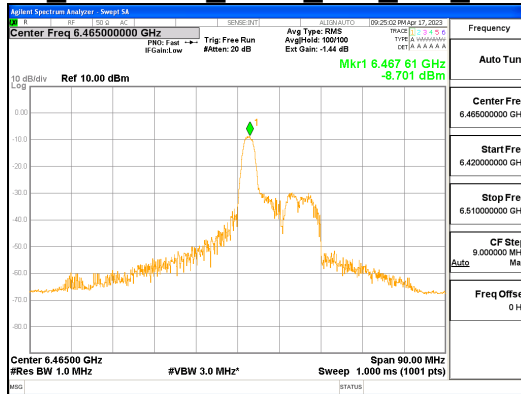

ANT1_802.11ax_HE80_26T_Mid_UNII 5

ANT1_802.11ax_HE80_26T_Mid_UNII 6