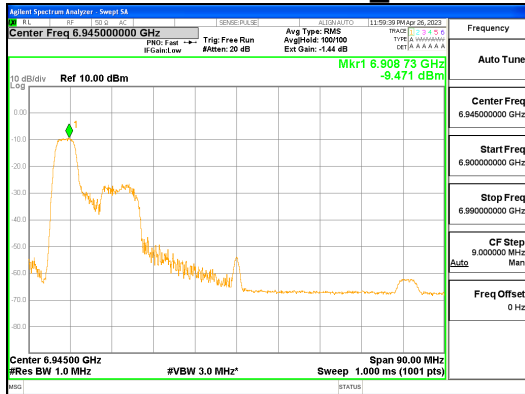

Report No.:
 CTK-2023-00952
 Page (277) / (427) Pages

ANT1_802.11ax_HE80_26T_High_UNII 7

ANT1_802.11ax_HE80_26T_High_UNII 8

ANT0_802.11ax_HE80_52T_Low_UNII 5

ANT0_802.11ax_HE80_52T_Low_UNII 6

ANTO_802.11ax_HE80_52T_Low_UNII 7