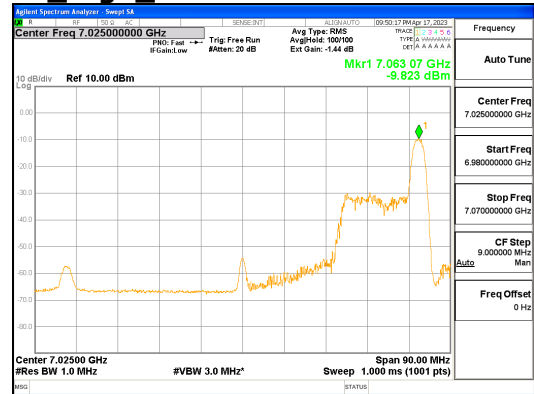

Report No.:
 CTK-2023-00952
 Page (277) / (427) Pages

ANT1_802.11ax_HE80_26T_High_UNII 7

ANT1_802.11ax_HE80_26T_High_UNII 8

ANT0_802.11ax_HE80_52T_Low_UNII 5

ANT0_802.11ax_HE80_52T_Low_UNII 6

ANTO_802.11ax_HE80_52T_Low_UNII 7