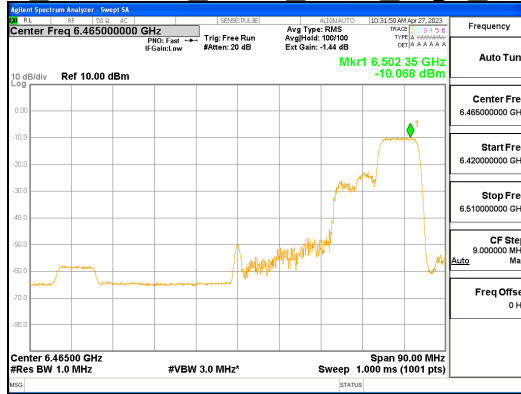

Report No.:
 CTK-2023-00952
 Page (297) / (427) Pages

ANT1_802.11ax_HE80_106T_Mid_UNII 7

ANT1_802.11ax_HE80_106T_Mid_UNII 8

ANT0_802.11ax_HE80_106T_High_UNII 5

ANT0_802.11ax_HE80_106T_High_UNII 6

CTK Co., Ltd.
 (Ho-dong), 113, Yejik-ro, Cheoin-gu,
 Yongin-si, Gyeonggi-do, Korea
 Tel: +82-31-339-9970
 Fax: +82-31-624-9501