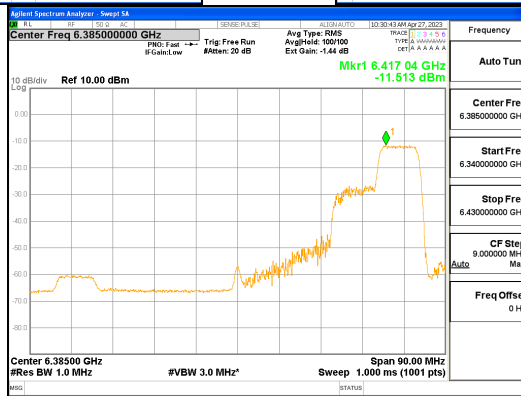

ANT0_802.11ax_HE80_106T_High_UNII 5

ANT0_802.11ax_HE80_106T_High_UNII 6