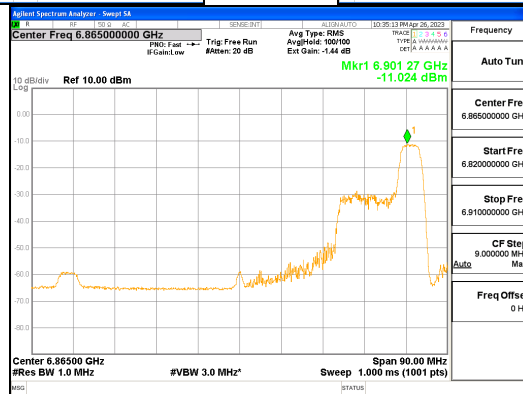

CTK Co., Ltd.
(Ho-dong), 113, Yejik-ro, Cheoin-gu,
Yongin-si, Gyeonggi-do, Korea
Tel: +82-31-339-9970
Fax: +82-31-624-9501

Report No.:
CTK-2023-00952
Page (289) / (427) Pages