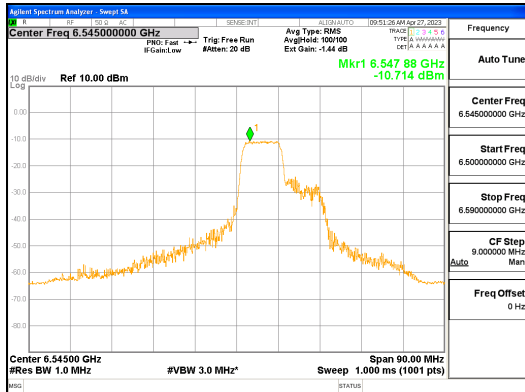

CTK Co., Ltd.
(Ho-dong), 113, Yejik-ro, Cheoin-gu,
Yongin-si, Gyeonggi-do, Korea
Tel: +82-31-339-9970
Fax: +82-31-624-9501

Report No.:
CTK-2023-00952
Page (297) / (427) Pages