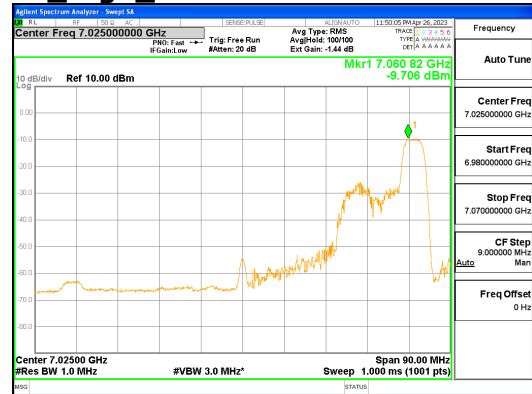

ANTO_802.11ax_HE80_52T_High_UNII 7

ANTO_802.11ax_HE80_52T_High_UNII 8