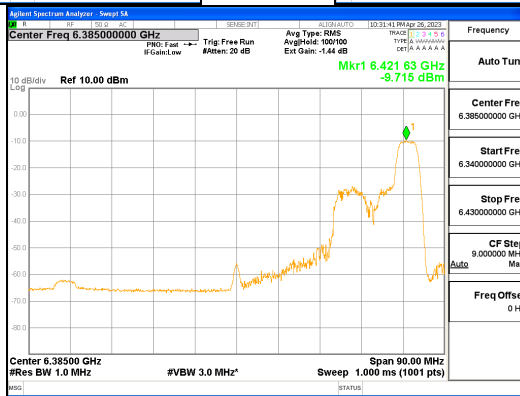

ANT1_802.11ax_HE80_52T_High_UNII 5

ANT1_802.11ax_HE80_52T_High_UNII 6