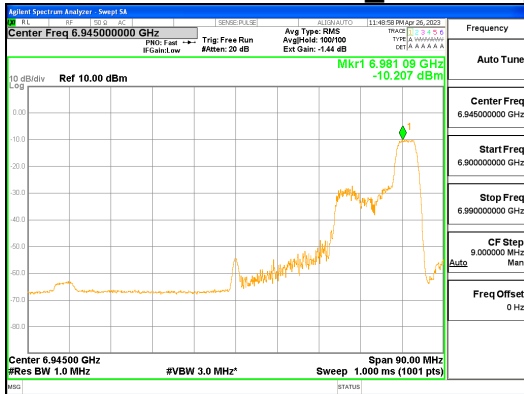

ANTO_802.11ax_HE80_52T_High_UNII 7

ANTO_802.11ax_HE80_52T_High_UNII 8