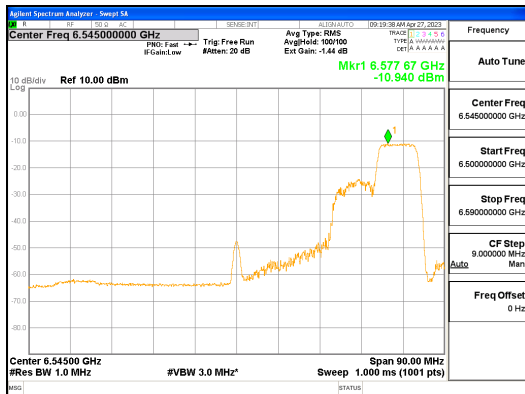

Report No.:
 CTK-2023-00952
 Page (299) / (427) Pages

ANTO_802.11ax_HE80_106T_High_UNII 7

ANTO_802.11ax_HE80_106T_High_UNII 8

ANT1_802.11ax_HE80_106T_High_UNII 5

ANT1_802.11ax_HE80_106T_High_UNII 6

ANT1_802.11ax_HE80_106T_High_UNII 7

ANT1_802.11ax_HE80_106T_High_UNII 8

ANT0_802.11ax_HE80_242T_Low_UNII 5

ANT0_802.11ax_HE80_242T_Low_UNII 6

ANTO_802.11ax_HE80_242T_Low_UNII 7

ANTO_802.11ax_HE80_242T_Low_UNII 8

ANT1_802.11ax_HE80_242T_Low_UNII 5