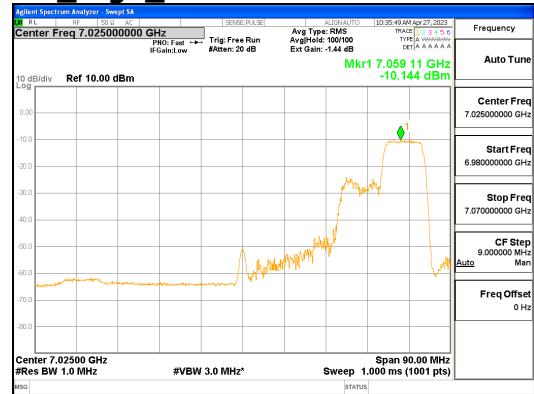

ANTO_802.11ax_HE80_106T_High_UNII 7

ANTO_802.11ax_HE80_106T_High_UNII 8