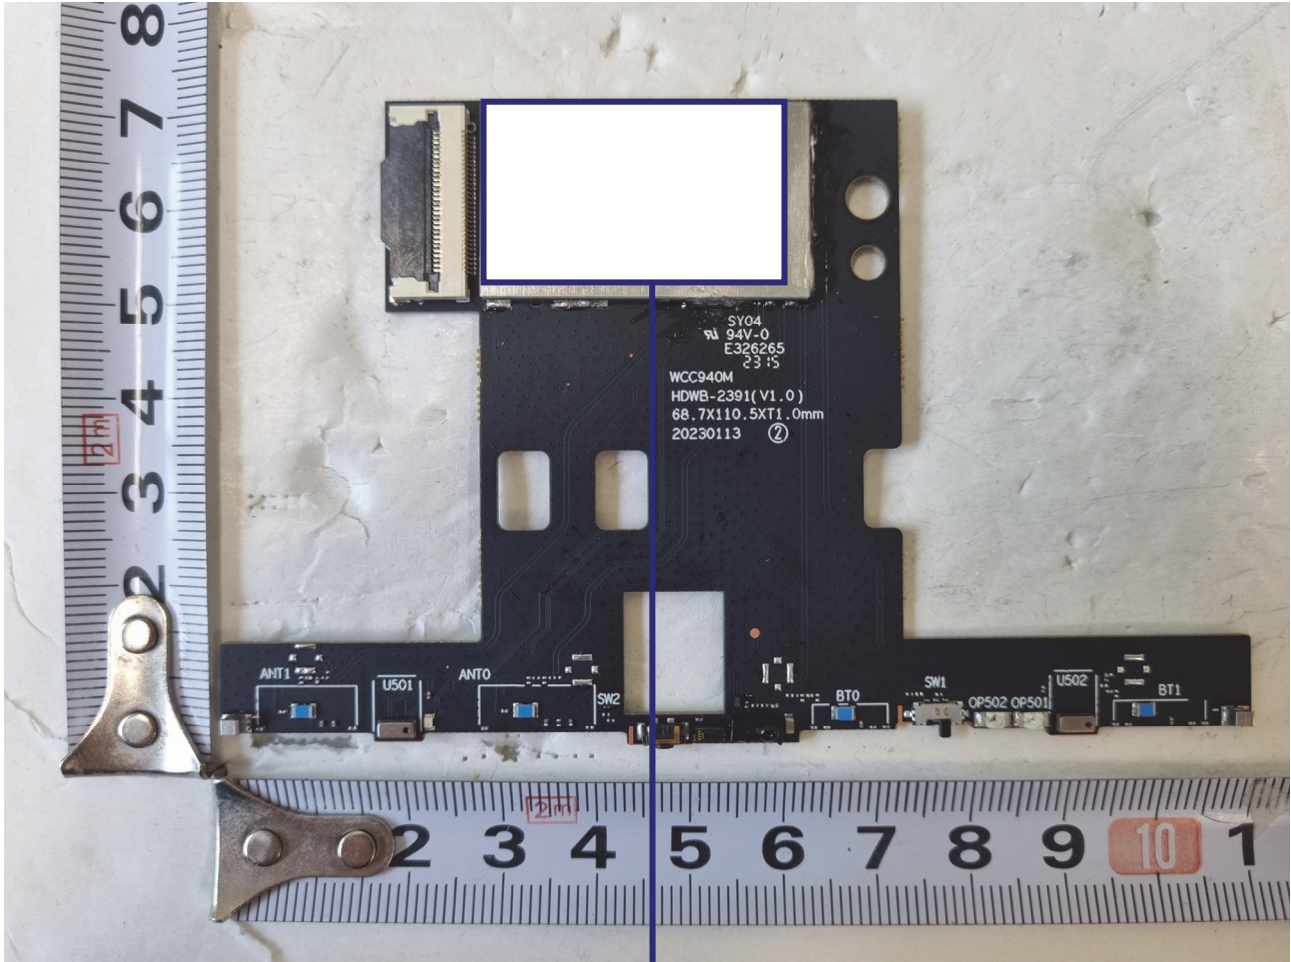

CTK Co., Ltd.

(Ho-dong), 113, Yejik-ro, Cheoin-gu, Yongin-si, Gyeonggi-do, Korea
Tel: +82-31-339-9970 Fax: +82-31-624-9501
www.e-ctk.com

Label Photographs

Wi-Fi/BT Transceiver
MODEL:WCC940M
FCC ID:A3LWCC940M
IC:649E-WCC940M
CMIIT ID:
ANATEL:
CNC ID:
NCC:
CONATEL PY:
Power Source: DC 5V---
Samsung Electronics Co., Ltd.
Made in China
BN59-01444A 230315 XG101
MAC(W): BC455BB12E5A
MAC(B): BC455BB12E5B

R-C-SEC-WCC940M