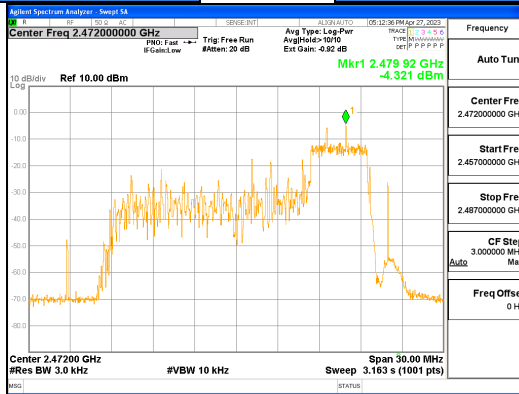

Report No.:
 CTK-2023-00950
 Page (64) / (158) Pages

ANT0, 802.11ax_HE20_52T_Low

ANT1, 802.11ax_HE20_52T_Low

ANT0, 802.11ax_HE20_52T_Mid

ANT1, 802.11ax_HE20_52T_Mid

ANT0, 802.11ax_HE20_52T_High

ANT1, 802.11ax_HE20_52T_High