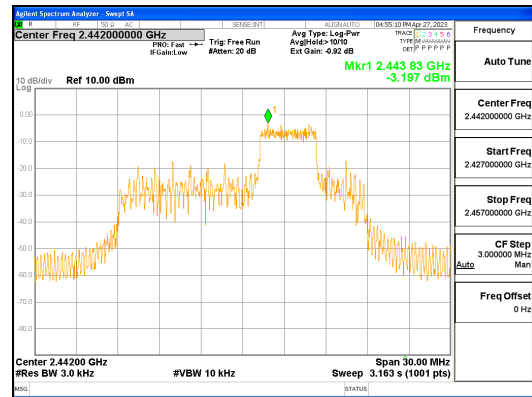

Report No.:
 CTK-2023-00950
 Page (64) / (158) Pages

ANT0, 802.11ax_HE20_52T_Low

ANT1, 802.11ax_HE20_52T_Low

ANT0, 802.11ax_HE20_52T_Mid

ANT1, 802.11ax_HE20_52T_Mid

ANT0, 802.11ax_HE20_52T_High

ANT1, 802.11ax_HE20_52T_High