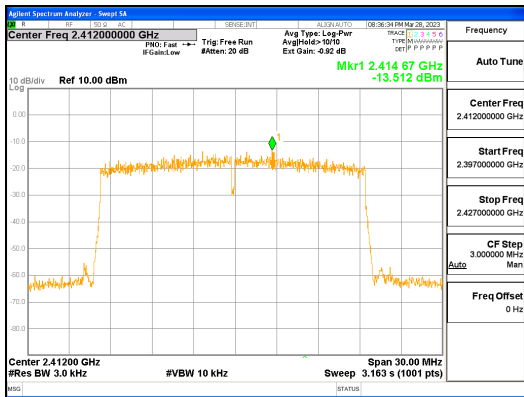

ANT1, 802.11ax_HE20_242T