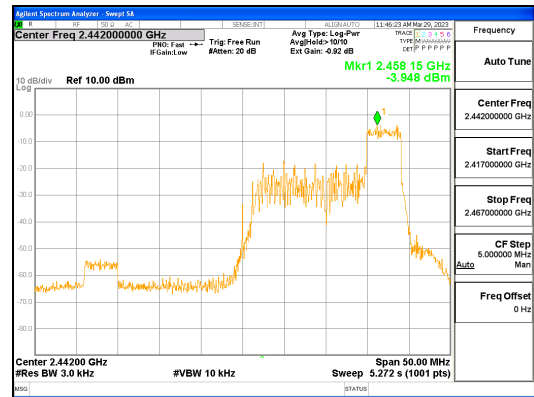

Report No.:
 CTK-2023-00950
 Page (71) / (158) Pages

ANT0, 802.11ax_HE40_26T_Mid

ANT1, 802.11ax_HE40_26T_Mid

ANT0, 802.11ax_HE40_26T_High

ANT1, 802.11ax_HE40_26T_High

ANT0, 802.11ax_HE40_52T_Low

ANT1, 802.11ax_HE40_52T_Low

ANT0, 802.11ax_HE40_52T_Mid

ANT1, 802.11ax_HE40_52T_Mid

ANT0, 802.11ax_HE40_52T_High

ANT1, 802.11ax_HE40_52T_High

ANT0, 802.11ax_HE40_106T_Low

ANT1, 802.11ax_HE40_106T_Low

ANT0, 802.11ax_HE40_106T_Mid

ANT1, 802.11ax_HE40_106T_Mid