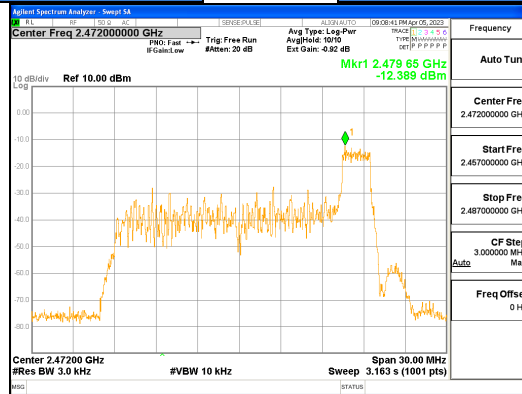

CTK Co., Ltd.
(Ho-dong), 113, Yejik-ro, Cheoin-gu,
Yongin-si, Gyeonggi-do, Korea
Tel: +82-31-339-9970
Fax: +82-31-624-9501

Report No.:
CTK-2023-00950
Page (63) / (158) Pages

ANT0, 802.11ax_HE20_26T_High