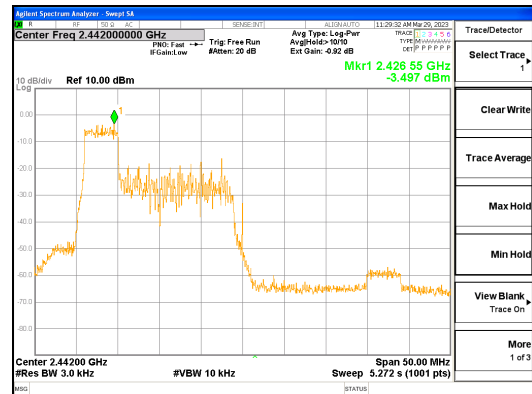

Report No.:
 CTK-2023-00950
 Page (71) / (158) Pages

ANT0, 802.11ax_HE40_26T_Mid

ANT1, 802.11ax_HE40_26T_Mid

ANT0, 802.11ax_HE40_26T_High

ANT1, 802.11ax_HE40_26T_High

ANT0, 802.11ax_HE40_52T_Low

ANT1, 802.11ax_HE40_52T_Low

ANT0, 802.11ax_HE40_52T_Mid

ANT1, 802.11ax_HE40_52T_Mid

ANT0, 802.11ax_HE40_52T_High

ANT1, 802.11ax_HE40_52T_High

ANT0, 802.11ax_HE40_106T_Low

ANT1, 802.11ax_HE40_106T_Low

ANT0, 802.11ax_HE40_106T_Mid

ANT1, 802.11ax_HE40_106T_Mid