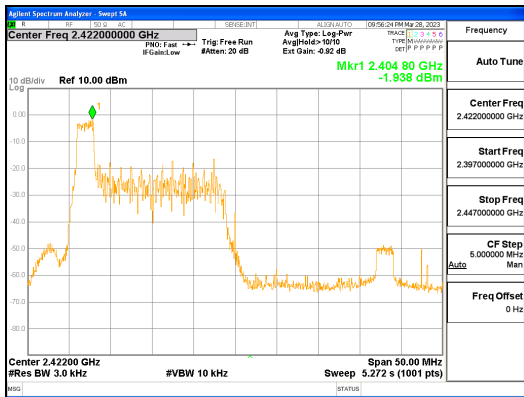

ANT0, 802.11ax_HE20_106T_High

ANT1, 802.11ax_HE20_106T_High

ANT0, 802.11ax_HE20_242T

ANT1, 802.11ax_HE20_242T

ANT0, 802.11ax_HE40_26T_Low

ANT1, 802.11ax_HE40_26T_Low

CTK Co., Ltd.
 (Ho-dong), 113, Yejik-ro, Cheoin-gu,
 Yongin-si, Gyeonggi-do, Korea
 Tel: +82-31-339-9970
 Fax: +82-31-624-9501