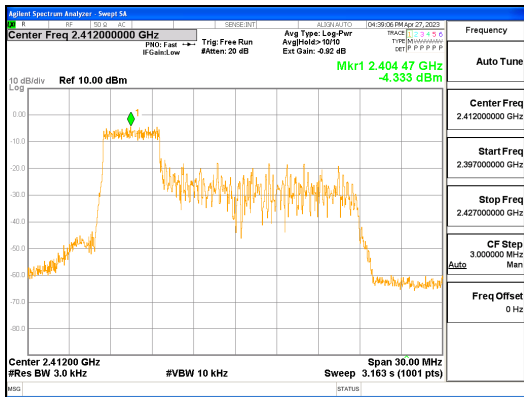

Report No.:
 CTK-2023-00950
 Page (64) / (158) Pages

ANT0, 802.11ax_HE20_52T_Low

ANT1, 802.11ax_HE20_52T_Low

ANT0, 802.11ax_HE20_52T_Mid

ANT1, 802.11ax_HE20_52T_Mid

ANT0, 802.11ax_HE20_52T_High

ANT1, 802.11ax_HE20_52T_High