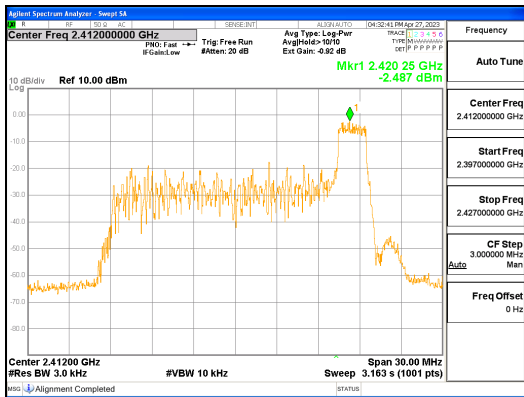

ANT1, 802.11ax_HE20_26T_High