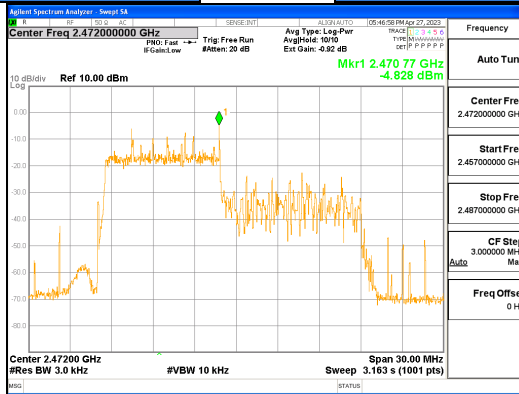

ANT1, 802.11ax_HE20_106T_Low