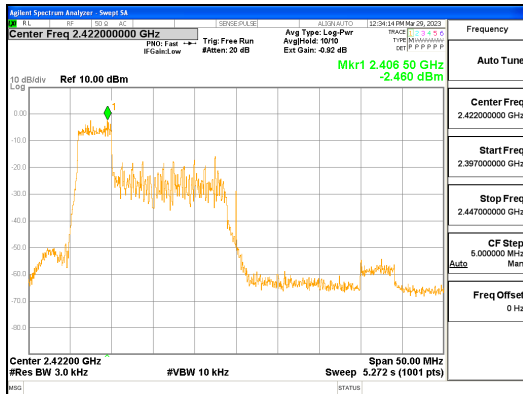

Report No.:
 CTK-2023-00950
 Page (71) / (158) Pages

ANT0, 802.11ax_HE40_26T_Mid

ANT1, 802.11ax_HE40_26T_Mid

ANT0, 802.11ax_HE40_26T_High

ANT1, 802.11ax_HE40_26T_High

ANT0, 802.11ax_HE40_52T_Low

ANT1, 802.11ax_HE40_52T_Low

ANT0, 802.11ax_HE40_52T_Mid

ANT1, 802.11ax_HE40_52T_Mid

ANT0, 802.11ax_HE40_52T_High

ANT1, 802.11ax_HE40_52T_High

ANT0, 802.11ax_HE40_106T_Low

ANT1, 802.11ax_HE40_106T_Low

ANT0, 802.11ax_HE40_106T_Mid

ANT1, 802.11ax_HE40_106T_Mid