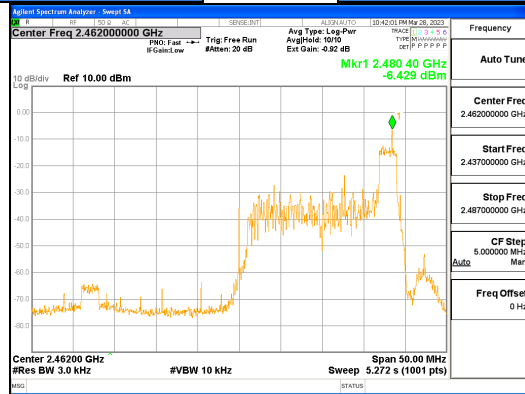

Report No.:
 CTK-2023-00950
 Page (71) / (158) Pages

ANT0, 802.11ax_HE40_26T_Mid

ANT1, 802.11ax_HE40_26T_Mid

ANT0, 802.11ax_HE40_26T_High

ANT1, 802.11ax_HE40_26T_High

ANT0, 802.11ax_HE40_52T_Low

ANT1, 802.11ax_HE40_52T_Low

ANT0, 802.11ax_HE40_52T_Mid

ANT1, 802.11ax_HE40_52T_Mid

ANT0, 802.11ax_HE40_52T_High

ANT1, 802.11ax_HE40_52T_High

ANT0, 802.11ax_HE40_106T_Low

ANT1, 802.11ax_HE40_106T_Low

ANT0, 802.11ax_HE40_106T_Mid

ANT1, 802.11ax_HE40_106T_Mid