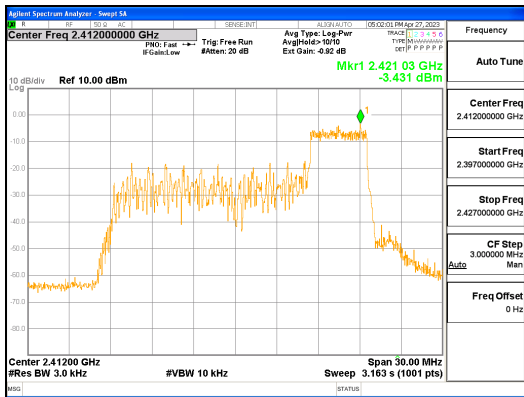

Report No.:
 CTK-2023-00950
 Page (64) / (158) Pages

ANT0, 802.11ax_HE20_52T_Low

ANT1, 802.11ax_HE20_52T_Low

ANT0, 802.11ax_HE20_52T_Mid

ANT1, 802.11ax_HE20_52T_Mid

ANT0, 802.11ax_HE20_52T_High

ANT1, 802.11ax_HE20_52T_High