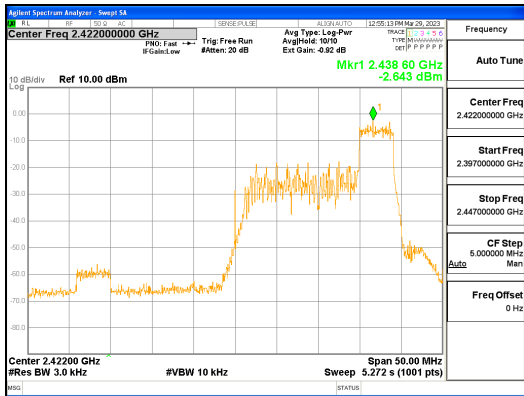

Report No.:
 CTK-2023-00950
 Page (71) / (158) Pages

ANT0, 802.11ax_HE40_26T_Mid

ANT1, 802.11ax_HE40_26T_Mid

ANT0, 802.11ax_HE40_26T_High

ANT1, 802.11ax_HE40_26T_High

ANT0, 802.11ax_HE40_52T_Low

ANT1, 802.11ax_HE40_52T_Low

ANT0, 802.11ax_HE40_52T_Mid

ANT1, 802.11ax_HE40_52T_Mid

ANT0, 802.11ax_HE40_52T_High

ANT1, 802.11ax_HE40_52T_High

ANT0, 802.11ax_HE40_106T_Low

ANT1, 802.11ax_HE40_106T_Low

ANT0, 802.11ax_HE40_106T_Mid

ANT1, 802.11ax_HE40_106T_Mid