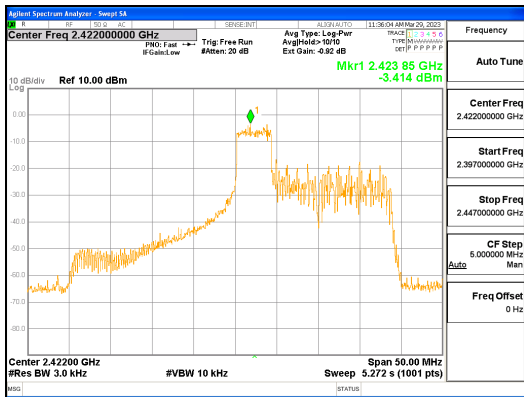

Report No.:
 CTK-2023-00950
 Page (71) / (158) Pages

ANT0, 802.11ax_HE40_26T_Mid

ANT1, 802.11ax_HE40_26T_Mid

ANT0, 802.11ax_HE40_26T_High

ANT1, 802.11ax_HE40_26T_High

ANT0, 802.11ax_HE40_52T_Low

ANT1, 802.11ax_HE40_52T_Low

ANT0, 802.11ax_HE40_52T_Mid

ANT1, 802.11ax_HE40_52T_Mid

ANT0, 802.11ax_HE40_52T_High

ANT1, 802.11ax_HE40_52T_High

ANT0, 802.11ax_HE40_106T_Low

ANT1, 802.11ax_HE40_106T_Low

ANT0, 802.11ax_HE40_106T_Mid

ANT1, 802.11ax_HE40_106T_Mid