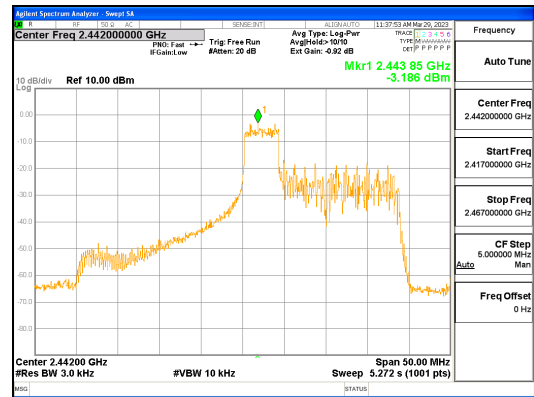

Report No.:
 CTK-2023-00950
 Page (71) / (158) Pages

ANT0, 802.11ax_HE40_26T_Mid

ANT1, 802.11ax_HE40_26T_Mid

ANT0, 802.11ax_HE40_26T_High

ANT1, 802.11ax_HE40_26T_High

ANT0, 802.11ax_HE40_52T_Low

ANT1, 802.11ax_HE40_52T_Low

ANT0, 802.11ax_HE40_52T_Mid

ANT1, 802.11ax_HE40_52T_Mid

ANT0, 802.11ax_HE40_52T_High

ANT1, 802.11ax_HE40_52T_High

ANT0, 802.11ax_HE40_106T_Low

ANT1, 802.11ax_HE40_106T_Low

ANT0, 802.11ax_HE40_106T_Mid

ANT1, 802.11ax_HE40_106T_Mid