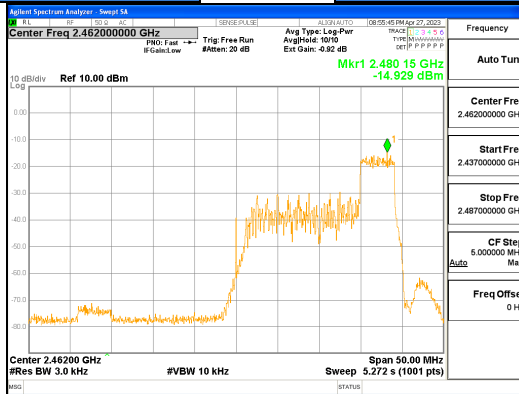

Report No.:
 CTK-2023-00950
 Page (71) / (158) Pages

ANT0, 802.11ax_HE40_26T_Mid

ANT1, 802.11ax_HE40_26T_Mid

ANT0, 802.11ax_HE40_26T_High

ANT1, 802.11ax_HE40_26T_High

ANT0, 802.11ax_HE40_52T_Low

ANT1, 802.11ax_HE40_52T_Low

ANT0, 802.11ax_HE40_52T_Mid

ANT1, 802.11ax_HE40_52T_Mid

ANT0, 802.11ax_HE40_52T_High

ANT1, 802.11ax_HE40_52T_High

ANT0, 802.11ax_HE40_106T_Low

ANT1, 802.11ax_HE40_106T_Low

ANT0, 802.11ax_HE40_106T_Mid

ANT1, 802.11ax_HE40_106T_Mid