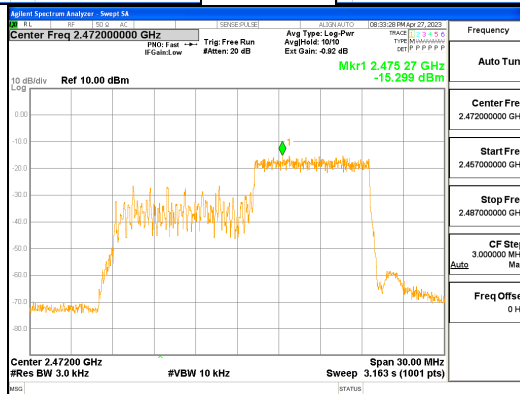

ANT0, 802.11ax_HE20_106T_Low

ANT1, 802.11ax_HE20_106T_Low

CTK Co., Ltd.
 (Ho-dong), 113, Yejik-ro, Cheoin-gu,
 Yongin-si, Gyeonggi-do, Korea
 Tel: +82-31-339-9970
 Fax: +82-31-624-9501

Report No.:
 CTK-2023-00950
 Page (68) / (158) Pages