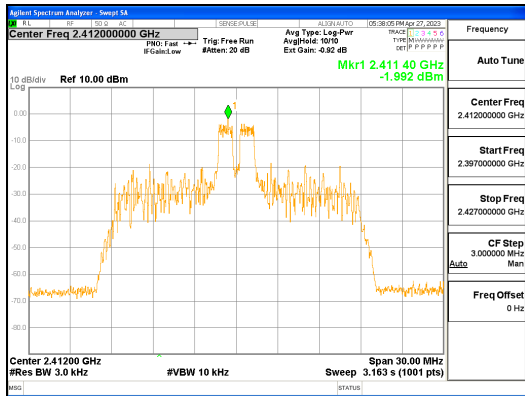

CTK Co., Ltd.
(Ho-dong), 113, Yejik-ro, Cheoin-gu,
Yongin-si, Gyeonggi-do, Korea
Tel: +82-31-339-9970
Fax: +82-31-624-9501

Report No.:
CTK-2023-00950
Page (62) / (158) Pages

ANT0, 802.11ax_HE20_26T_Mid