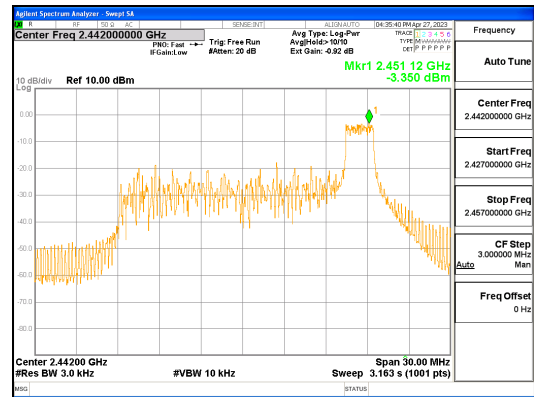

ANT1, 802.11ax_HE20_26T_High