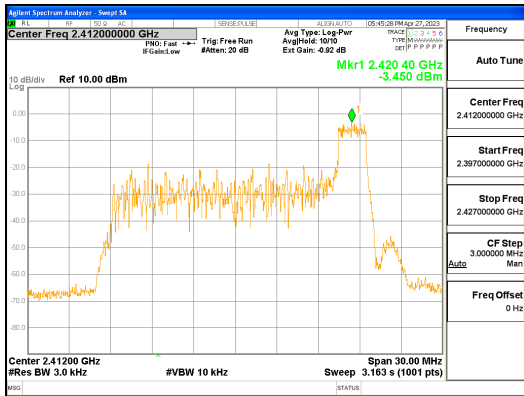

CTK Co., Ltd.
(Ho-dong), 113, Yejik-ro, Cheoin-gu,
Yongin-si, Gyeonggi-do, Korea
Tel: +82-31-339-9970
Fax: +82-31-624-9501

Report No.:
CTK-2023-00950
Page (63) / (158) Pages

ANT0, 802.11ax_HE20_26T_High