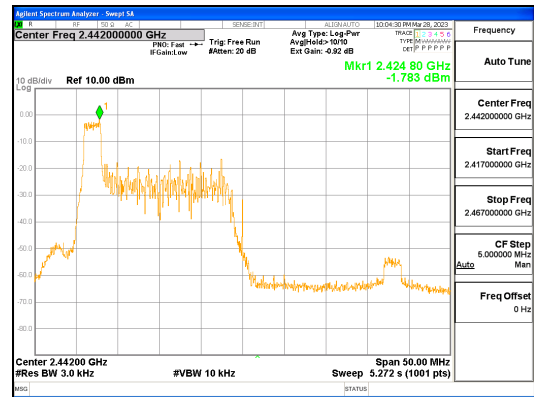

ANT0, 802.11ax_HE20_106T_High

ANT1, 802.11ax_HE20_106T_High

ANT0, 802.11ax_HE20_242T

ANT1, 802.11ax_HE20_242T

ANT0, 802.11ax_HE40_26T_Low

ANT1, 802.11ax_HE40_26T_Low

CTK Co., Ltd.
 (Ho-dong), 113, Yejik-ro, Cheoin-gu,
 Yongin-si, Gyeonggi-do, Korea
 Tel: +82-31-339-9970
 Fax: +82-31-624-9501