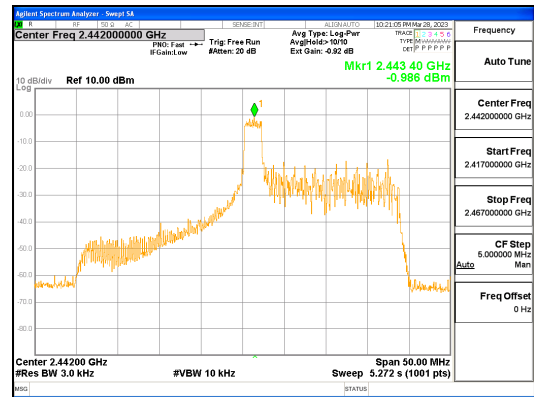

ANT1, 802.11ax_HE40_26T_Mid