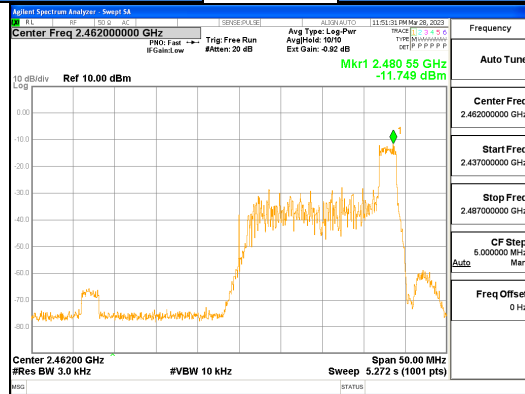

ANT0, 802.11ax_HE40_26T_High