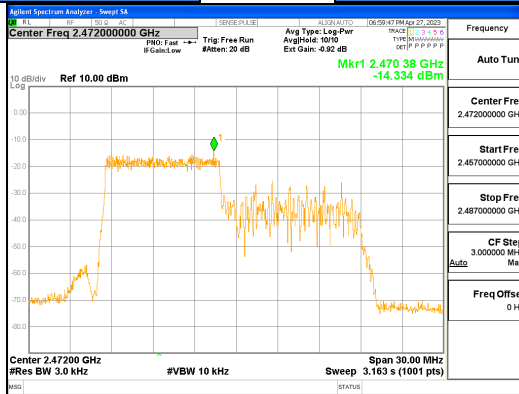

Report No.:
 CTK-2023-00950
 Page (64) / (158) Pages

ANT0, 802.11ax_HE20_52T_Low

ANT1, 802.11ax_HE20_52T_Low

ANT0, 802.11ax_HE20_52T_Mid

ANT1, 802.11ax_HE20_52T_Mid

ANT0, 802.11ax_HE20_52T_High

ANT1, 802.11ax_HE20_52T_High