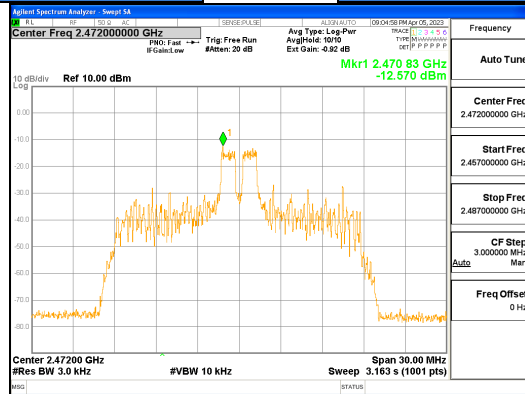

CTK Co., Ltd.
(Ho-dong), 113, Yejik-ro, Cheoin-gu,
Yongin-si, Gyeonggi-do, Korea
Tel: +82-31-339-9970
Fax: +82-31-624-9501

Report No.:
CTK-2023-00950
Page (62) / (158) Pages

ANT0, 802.11ax_HE20_26T_Mid