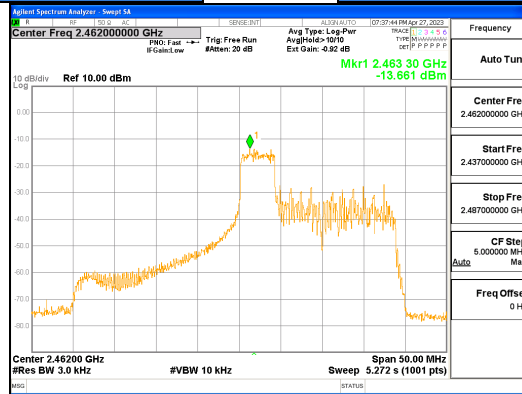

Report No.:
 CTK-2023-00950
 Page (71) / (158) Pages

ANT0, 802.11ax_HE40_26T_Mid

ANT1, 802.11ax_HE40_26T_Mid

ANT0, 802.11ax_HE40_26T_High

ANT1, 802.11ax_HE40_26T_High

ANT0, 802.11ax_HE40_52T_Low

ANT1, 802.11ax_HE40_52T_Low

ANT0, 802.11ax_HE40_52T_Mid

ANT1, 802.11ax_HE40_52T_Mid

ANT0, 802.11ax_HE40_52T_High

ANT1, 802.11ax_HE40_52T_High

ANT0, 802.11ax_HE40_106T_Low

ANT1, 802.11ax_HE40_106T_Low

ANT0, 802.11ax_HE40_106T_Mid

ANT1, 802.11ax_HE40_106T_Mid