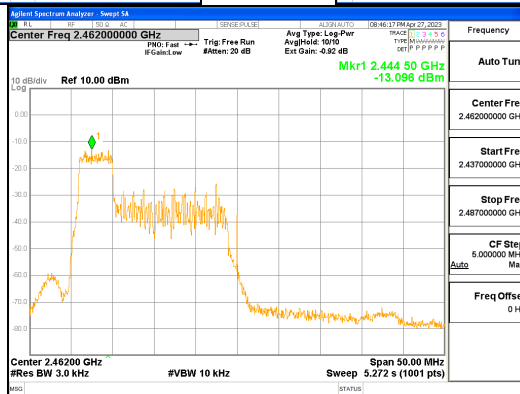

Report No.:
 CTK-2023-00950
 Page (71) / (158) Pages

ANT0, 802.11ax_HE40_26T_Mid

ANT1, 802.11ax_HE40_26T_Mid

ANT0, 802.11ax_HE40_26T_High

ANT1, 802.11ax_HE40_26T_High

ANT0, 802.11ax_HE40_52T_Low

ANT1, 802.11ax_HE40_52T_Low

ANT0, 802.11ax_HE40_52T_Mid

ANT1, 802.11ax_HE40_52T_Mid

ANT0, 802.11ax_HE40_52T_High

ANT1, 802.11ax_HE40_52T_High

ANT0, 802.11ax_HE40_106T_Low

ANT1, 802.11ax_HE40_106T_Low

ANT0, 802.11ax_HE40_106T_Mid

ANT1, 802.11ax_HE40_106T_Mid