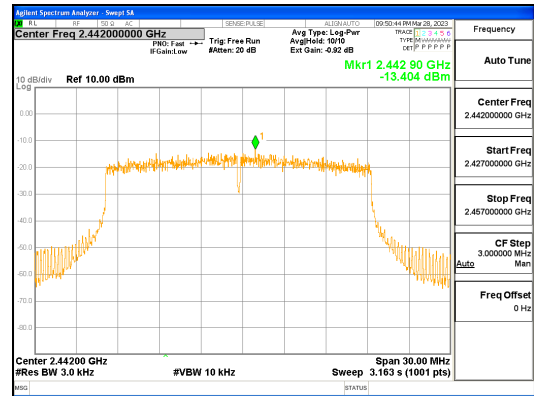

ANT0, 802.11ax_HE20_242T