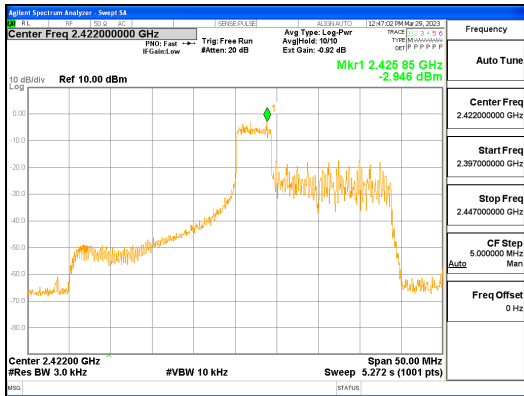

Report No.:
 CTK-2023-00950
 Page (71) / (158) Pages

ANT0, 802.11ax_HE40_26T_Mid

ANT1, 802.11ax_HE40_26T_Mid

ANT0, 802.11ax_HE40_26T_High

ANT1, 802.11ax_HE40_26T_High

ANT0, 802.11ax_HE40_52T_Low

ANT1, 802.11ax_HE40_52T_Low

ANT0, 802.11ax_HE40_52T_Mid

ANT1, 802.11ax_HE40_52T_Mid

ANT0, 802.11ax_HE40_52T_High

ANT1, 802.11ax_HE40_52T_High

ANT0, 802.11ax_HE40_106T_Low

ANT1, 802.11ax_HE40_106T_Low

ANT0, 802.11ax_HE40_106T_Mid

ANT1, 802.11ax_HE40_106T_Mid