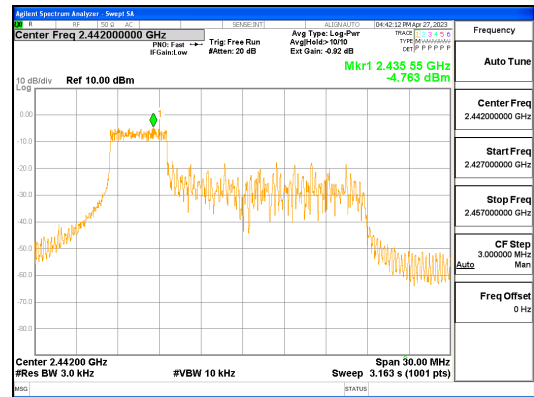

ANT1, 802.11ax_HE20_52T_Low