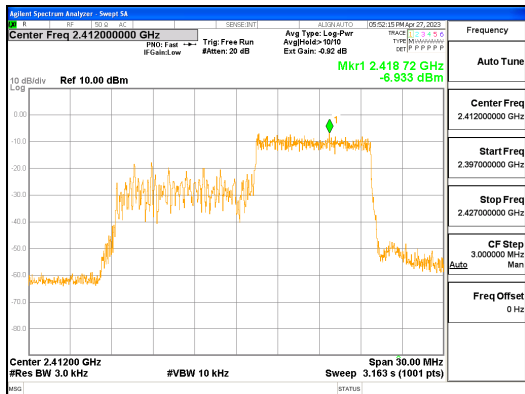

ANT1, 802.11ax_HE20_106T_High