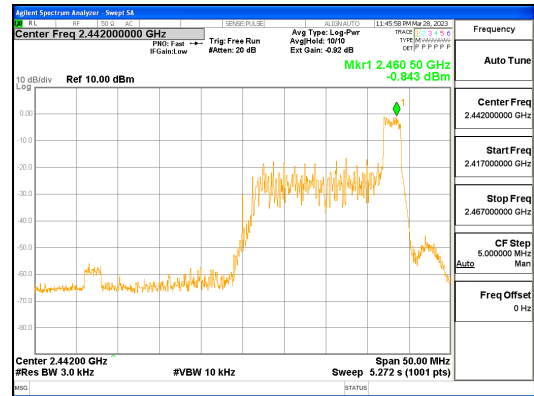

ANT0, 802.11ax_HE40_26T_High