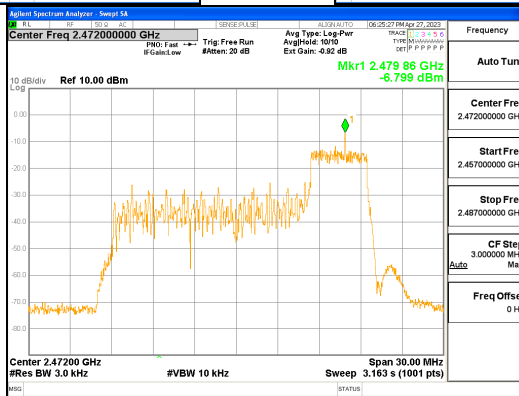

Report No.:
 CTK-2023-00950
 Page (64) / (158) Pages

ANT0, 802.11ax_HE20_52T_Low

ANT1, 802.11ax_HE20_52T_Low

ANT0, 802.11ax_HE20_52T_Mid

ANT1, 802.11ax_HE20_52T_Mid

ANT0, 802.11ax_HE20_52T_High

ANT1, 802.11ax_HE20_52T_High