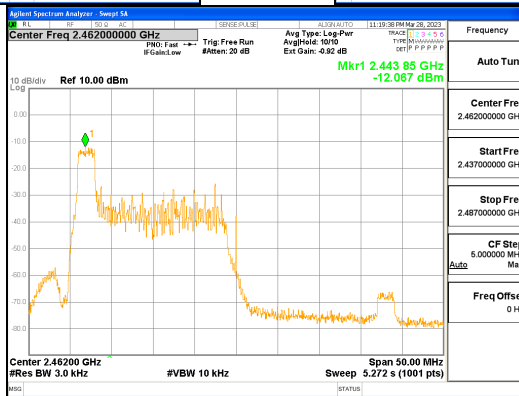

ANT0, 802.11ax_HE20_106T_High

ANT1, 802.11ax_HE20_106T_High

ANT0, 802.11ax_HE20_242T

ANT1, 802.11ax_HE20_242T

ANT0, 802.11ax_HE40_26T_Low

ANT1, 802.11ax_HE40_26T_Low

CTK Co., Ltd.
 (Ho-dong), 113, Yejik-ro, Cheoin-gu,
 Yongin-si, Gyeonggi-do, Korea
 Tel: +82-31-339-9970
 Fax: +82-31-624-9501