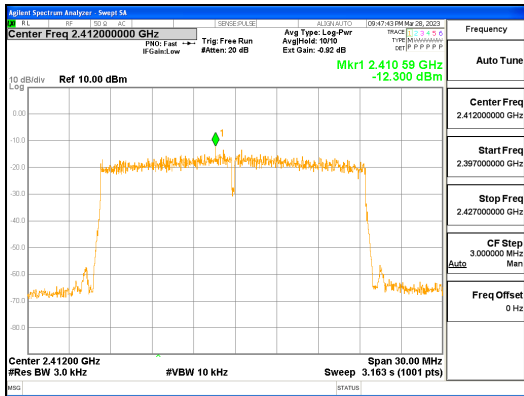

ANT0, 802.11ax_HE20_242T