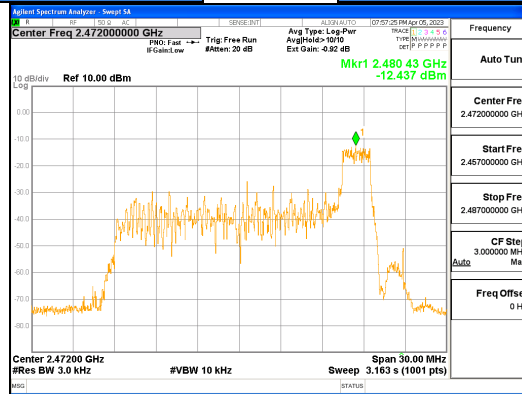

ANT1, 802.11ax_HE20_26T_High