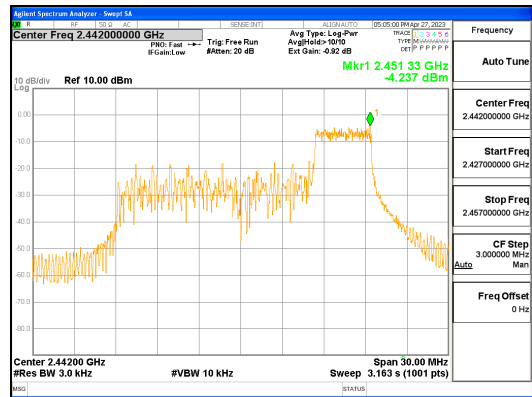

Report No.:
 CTK-2023-00950
 Page (64) / (158) Pages

ANT0, 802.11ax_HE20_52T_Low

ANT1, 802.11ax_HE20_52T_Low

ANT0, 802.11ax_HE20_52T_Mid

ANT1, 802.11ax_HE20_52T_Mid

ANT0, 802.11ax_HE20_52T_High

ANT1, 802.11ax_HE20_52T_High