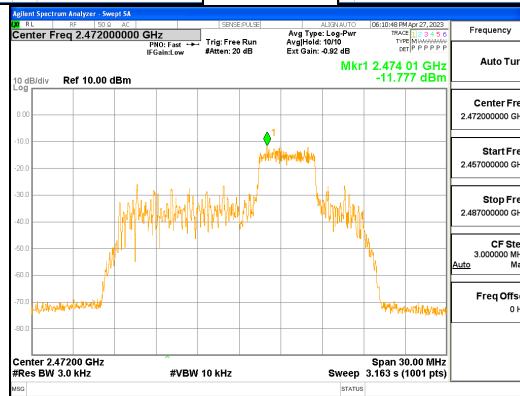

Report No.:
 CTK-2023-00950
 Page (63) / (158) Pages

ANT0, 802.11ax_HE20_26T_High

ANT1, 802.11ax_HE20_26T_High

CTK Co., Ltd.
 (Ho-dong), 113, Yejik-ro, Cheoin-gu,
 Yongin-si, Gyeonggi-do, Korea
 Tel: +82-31-339-9970
 Fax: +82-31-624-9501

Report No.:
 CTK-2023-00950
 Page (64) / (158) Pages

ANT0, 802.11ax_HE20_52T_Low

ANT1, 802.11ax_HE20_52T_Low

ANT0, 802.11ax_HE20_52T_Mid

ANT1, 802.11ax_HE20_52T_Mid

ANT0, 802.11ax_HE20_52T_High

ANT1, 802.11ax_HE20_52T_High