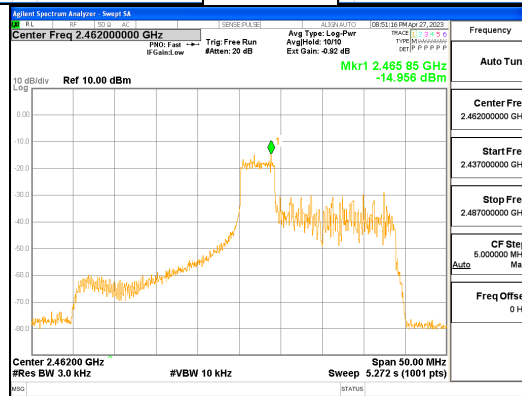

Report No.:
 CTK-2023-00950
 Page (71) / (158) Pages

ANT0, 802.11ax_HE40_26T_Mid

ANT1, 802.11ax_HE40_26T_Mid

ANT0, 802.11ax_HE40_26T_High

ANT1, 802.11ax_HE40_26T_High

ANT0, 802.11ax_HE40_52T_Low

ANT1, 802.11ax_HE40_52T_Low

ANT0, 802.11ax_HE40_52T_Mid

ANT1, 802.11ax_HE40_52T_Mid

ANT0, 802.11ax_HE40_52T_High

ANT1, 802.11ax_HE40_52T_High

ANT0, 802.11ax_HE40_106T_Low

ANT1, 802.11ax_HE40_106T_Low

ANT0, 802.11ax_HE40_106T_Mid

ANT1, 802.11ax_HE40_106T_Mid