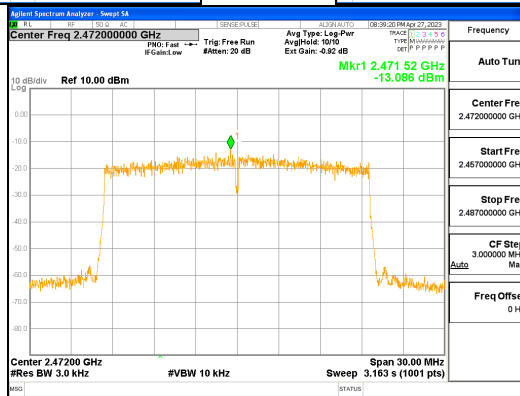

ANT0, 802.11ax_HE20_242T