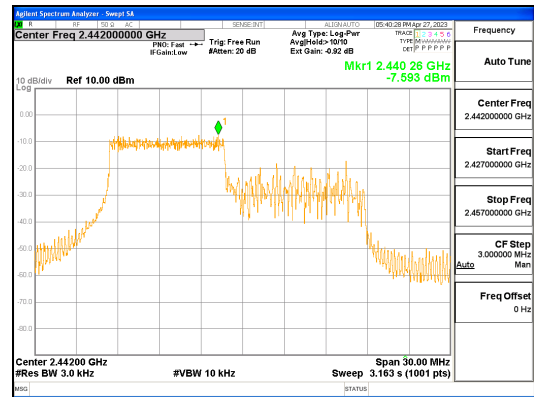

ANT1, 802.11ax_HE20_106T_Low