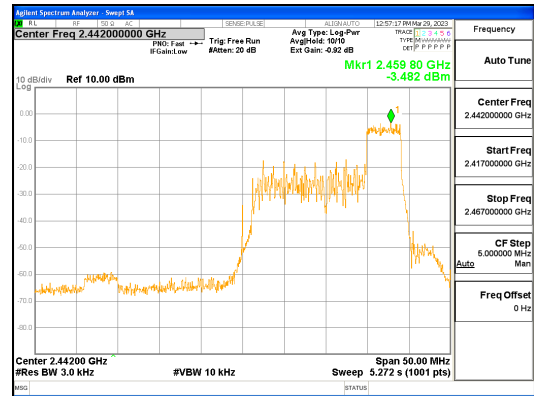

Report No.:
 CTK-2023-00950
 Page (71) / (158) Pages

ANT0, 802.11ax_HE40_26T_Mid

ANT1, 802.11ax_HE40_26T_Mid

ANT0, 802.11ax_HE40_26T_High

ANT1, 802.11ax_HE40_26T_High

ANT0, 802.11ax_HE40_52T_Low

ANT1, 802.11ax_HE40_52T_Low

ANT0, 802.11ax_HE40_52T_Mid

ANT1, 802.11ax_HE40_52T_Mid

ANT0, 802.11ax_HE40_52T_High

ANT1, 802.11ax_HE40_52T_High

ANT0, 802.11ax_HE40_106T_Low

ANT1, 802.11ax_HE40_106T_Low

ANT0, 802.11ax_HE40_106T_Mid

ANT1, 802.11ax_HE40_106T_Mid