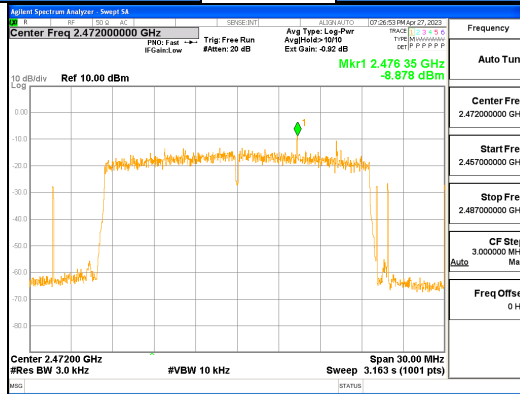

ANT1, 802.11ax_HE20_242T