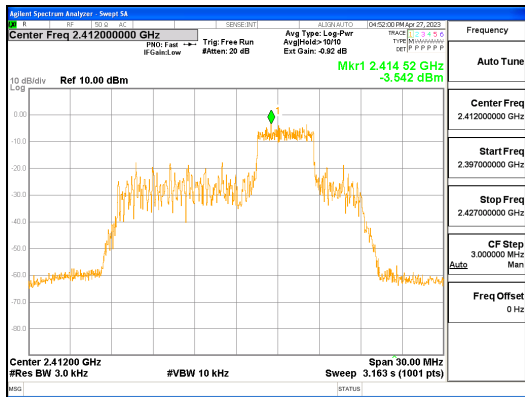

Report No.:
 CTK-2023-00950
 Page (64) / (158) Pages

ANT0, 802.11ax_HE20_52T_Low

ANT1, 802.11ax_HE20_52T_Low

ANT0, 802.11ax_HE20_52T_Mid

ANT1, 802.11ax_HE20_52T_Mid

ANT0, 802.11ax_HE20_52T_High

ANT1, 802.11ax_HE20_52T_High