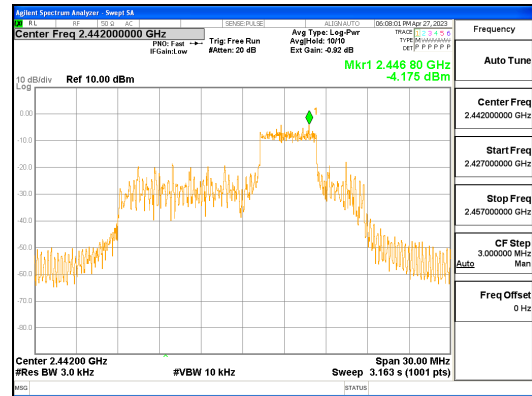

ANT0, 802.11ax_HE20_52T_Mid