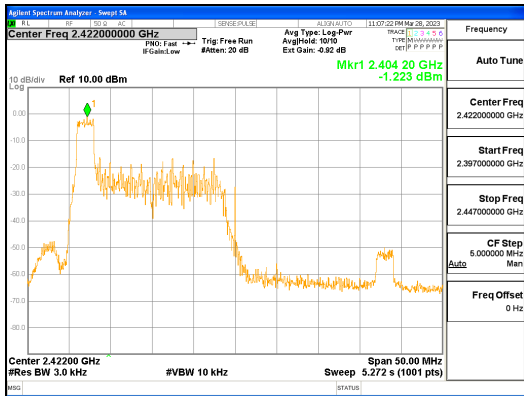

ANT0, 802.11ax_HE20_106T_High

ANT1, 802.11ax_HE20_106T_High

ANT0, 802.11ax_HE20_242T

ANT1, 802.11ax_HE20_242T

ANT0, 802.11ax_HE40_26T_Low

ANT1, 802.11ax_HE40_26T_Low

CTK Co., Ltd.
 (Ho-dong), 113, Yejik-ro, Cheoin-gu,
 Yongin-si, Gyeonggi-do, Korea
 Tel: +82-31-339-9970
 Fax: +82-31-624-9501