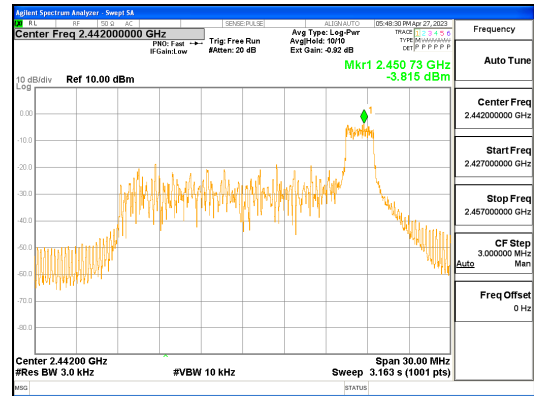

CTK Co., Ltd.
(Ho-dong), 113, Yejik-ro, Cheoin-gu,
Yongin-si, Gyeonggi-do, Korea
Tel: +82-31-339-9970
Fax: +82-31-624-9501

Report No.:
CTK-2023-00950
Page (63) / (158) Pages

ANT0, 802.11ax_HE20_26T_High