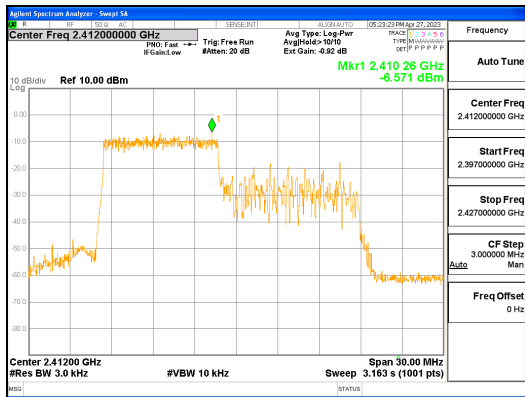

ANT1, 802.11ax_HE20_106T_Low