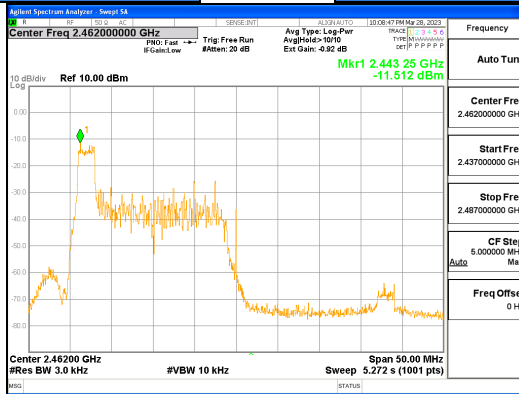

ANT0, 802.11ax_HE20_106T_High

ANT1, 802.11ax_HE20_106T_High

ANT0, 802.11ax_HE20_242T

ANT1, 802.11ax_HE20_242T

ANT0, 802.11ax_HE40_26T_Low

ANT1, 802.11ax_HE40_26T_Low

CTK Co., Ltd.
 (Ho-dong), 113, Yejik-ro, Cheoin-gu,
 Yongin-si, Gyeonggi-do, Korea
 Tel: +82-31-339-9970
 Fax: +82-31-624-9501