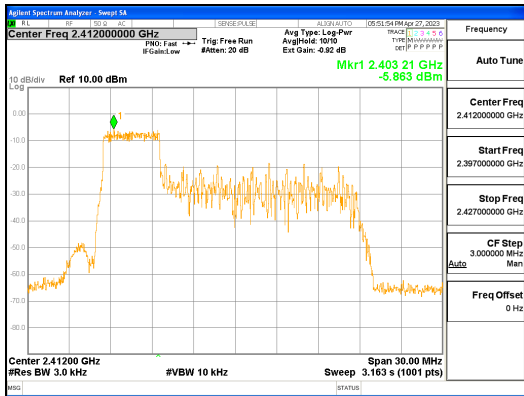

Report No.:
 CTK-2023-00950
 Page (64) / (158) Pages

ANT0, 802.11ax_HE20_52T_Low

ANT1, 802.11ax_HE20_52T_Low

ANT0, 802.11ax_HE20_52T_Mid

ANT1, 802.11ax_HE20_52T_Mid

ANT0, 802.11ax_HE20_52T_High

ANT1, 802.11ax_HE20_52T_High