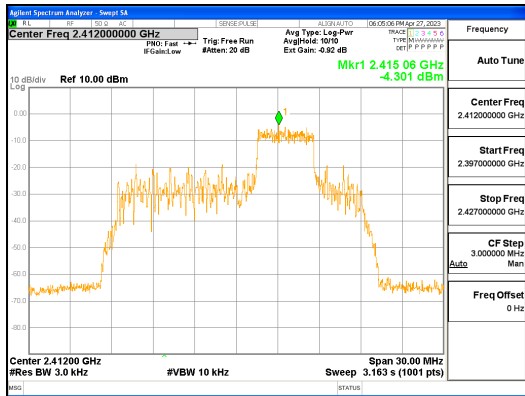

Report No.:
 CTK-2023-00950
 Page (63) / (158) Pages

ANT0, 802.11ax_HE20_26T_High

ANT1, 802.11ax_HE20_26T_High

CTK Co., Ltd.
 (Ho-dong), 113, Yejik-ro, Cheoin-gu,
 Yongin-si, Gyeonggi-do, Korea
 Tel: +82-31-339-9970
 Fax: +82-31-624-9501

Report No.:
 CTK-2023-00950
 Page (64) / (158) Pages

ANT0, 802.11ax_HE20_52T_Low

ANT1, 802.11ax_HE20_52T_Low

ANT0, 802.11ax_HE20_52T_Mid

ANT1, 802.11ax_HE20_52T_Mid

ANT0, 802.11ax_HE20_52T_High

ANT1, 802.11ax_HE20_52T_High