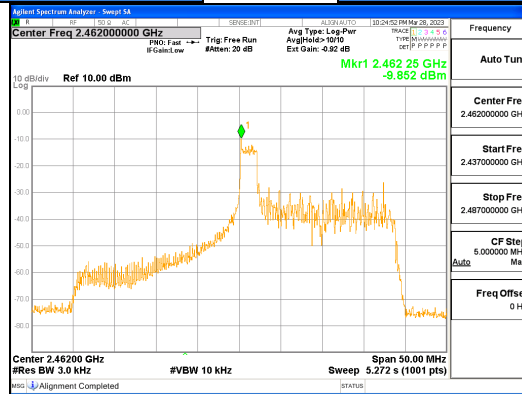

ANT1, 802.11ax_HE40_26T_Mid