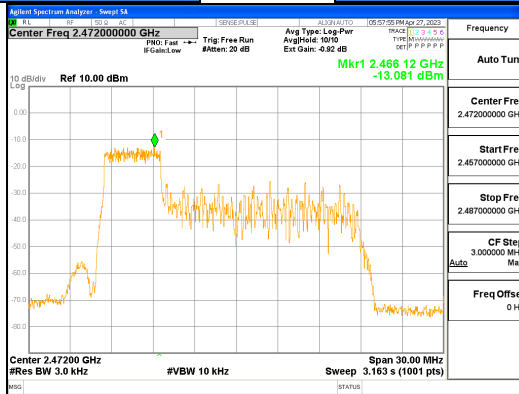

Report No.:
 CTK-2023-00950
 Page (63) / (158) Pages

ANT0, 802.11ax_HE20_26T_High

ANT1, 802.11ax_HE20_26T_High

CTK Co., Ltd.
 (Ho-dong), 113, Yejik-ro, Cheoin-gu,
 Yongin-si, Gyeonggi-do, Korea
 Tel: +82-31-339-9970
 Fax: +82-31-624-9501

Report No.:
 CTK-2023-00950
 Page (64) / (158) Pages

ANT0, 802.11ax_HE20_52T_Low

ANT1, 802.11ax_HE20_52T_Low

ANT0, 802.11ax_HE20_52T_Mid

ANT1, 802.11ax_HE20_52T_Mid

ANT0, 802.11ax_HE20_52T_High

ANT1, 802.11ax_HE20_52T_High