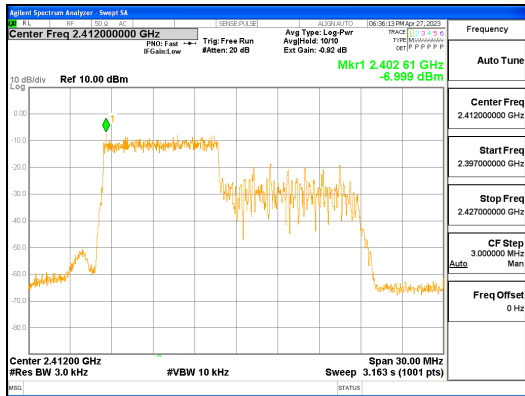

Report No.:
 CTK-2023-00950
 Page (64) / (158) Pages

ANT0, 802.11ax_HE20_52T_Low

ANT1, 802.11ax_HE20_52T_Low

ANT0, 802.11ax_HE20_52T_Mid

ANT1, 802.11ax_HE20_52T_Mid

ANT0, 802.11ax_HE20_52T_High

ANT1, 802.11ax_HE20_52T_High