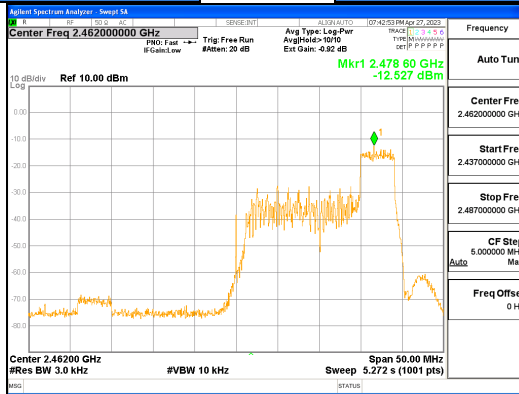

Report No.:
 CTK-2023-00950
 Page (71) / (158) Pages

ANT0, 802.11ax_HE40_26T_Mid

ANT1, 802.11ax_HE40_26T_Mid

ANT0, 802.11ax_HE40_26T_High

ANT1, 802.11ax_HE40_26T_High

ANT0, 802.11ax_HE40_52T_Low

ANT1, 802.11ax_HE40_52T_Low

ANT0, 802.11ax_HE40_52T_Mid

ANT1, 802.11ax_HE40_52T_Mid

ANT0, 802.11ax_HE40_52T_High

ANT1, 802.11ax_HE40_52T_High

ANT0, 802.11ax_HE40_106T_Low

ANT1, 802.11ax_HE40_106T_Low

ANT0, 802.11ax_HE40_106T_Mid

ANT1, 802.11ax_HE40_106T_Mid