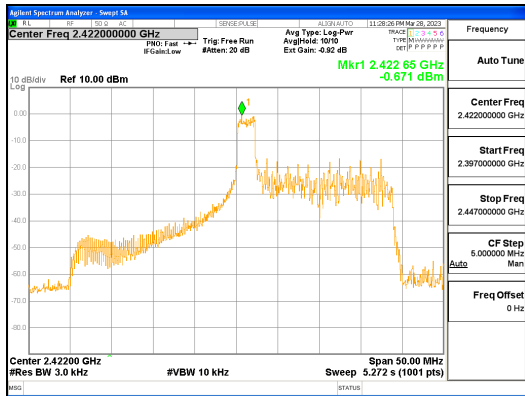

CTK Co., Ltd.
(Ho-dong), 113, Yejik-ro, Cheoin-gu,
Yongin-si, Gyeonggi-do, Korea
Tel: +82-31-339-9970
Fax: +82-31-624-9501

Report No.:
CTK-2023-00950
Page (71) / (158) Pages

ANT0, 802.11ax_HE40_26T_Mid