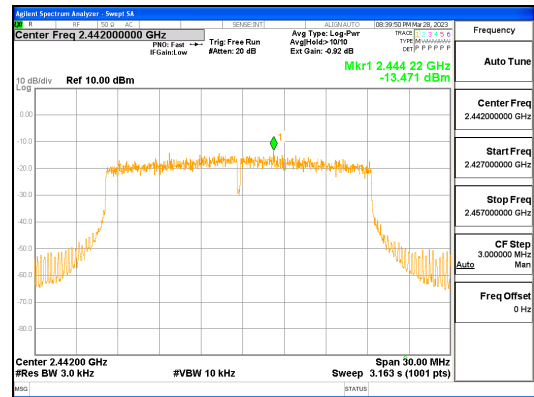

ANT1, 802.11ax_HE20_242T