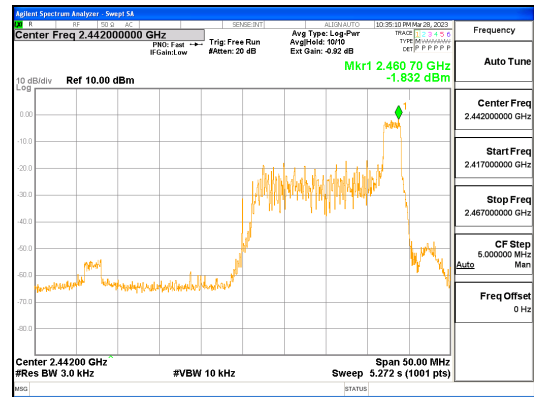

Report No.:
 CTK-2023-00950
 Page (71) / (158) Pages

ANT0, 802.11ax_HE40_26T_Mid

ANT1, 802.11ax_HE40_26T_Mid

ANT0, 802.11ax_HE40_26T_High

ANT1, 802.11ax_HE40_26T_High

ANT0, 802.11ax_HE40_52T_Low

ANT1, 802.11ax_HE40_52T_Low

ANT0, 802.11ax_HE40_52T_Mid

ANT1, 802.11ax_HE40_52T_Mid

ANT0, 802.11ax_HE40_52T_High

ANT1, 802.11ax_HE40_52T_High

ANT0, 802.11ax_HE40_106T_Low

ANT1, 802.11ax_HE40_106T_Low

ANT0, 802.11ax_HE40_106T_Mid

ANT1, 802.11ax_HE40_106T_Mid