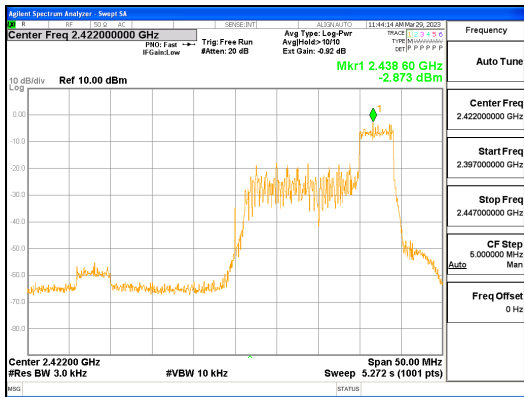

Report No.:
 CTK-2023-00950
 Page (71) / (158) Pages

ANT0, 802.11ax_HE40_26T_Mid

ANT1, 802.11ax_HE40_26T_Mid

ANT0, 802.11ax_HE40_26T_High

ANT1, 802.11ax_HE40_26T_High

ANT0, 802.11ax_HE40_52T_Low

ANT1, 802.11ax_HE40_52T_Low

ANT0, 802.11ax_HE40_52T_Mid

ANT1, 802.11ax_HE40_52T_Mid

ANT0, 802.11ax_HE40_52T_High

ANT1, 802.11ax_HE40_52T_High

ANT0, 802.11ax_HE40_106T_Low

ANT1, 802.11ax_HE40_106T_Low

ANT0, 802.11ax_HE40_106T_Mid

ANT1, 802.11ax_HE40_106T_Mid