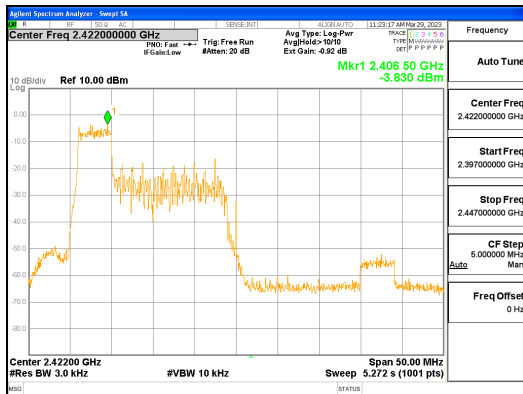

Report No.:
 CTK-2023-00950
 Page (71) / (158) Pages

ANT0, 802.11ax_HE40_26T_Mid

ANT1, 802.11ax_HE40_26T_Mid

ANT0, 802.11ax_HE40_26T_High

ANT1, 802.11ax_HE40_26T_High

ANT0, 802.11ax_HE40_52T_Low

ANT1, 802.11ax_HE40_52T_Low

ANT0, 802.11ax_HE40_52T_Mid

ANT1, 802.11ax_HE40_52T_Mid

ANT0, 802.11ax_HE40_52T_High

ANT1, 802.11ax_HE40_52T_High

ANT0, 802.11ax_HE40_106T_Low

ANT1, 802.11ax_HE40_106T_Low

ANT0, 802.11ax_HE40_106T_Mid

ANT1, 802.11ax_HE40_106T_Mid