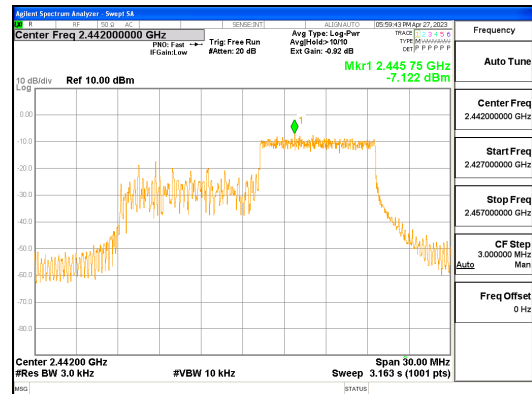

ANT1, 802.11ax_HE20_106T_High