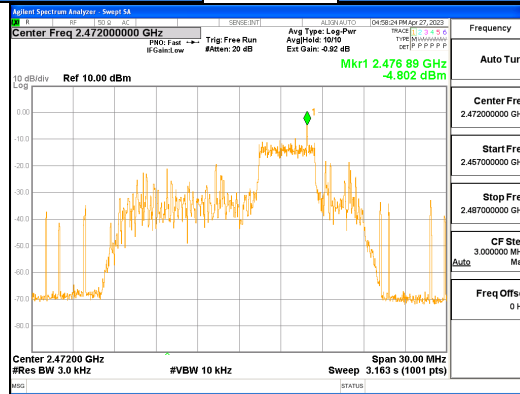

Report No.:
 CTK-2023-00950
 Page (64) / (158) Pages

ANT0, 802.11ax_HE20_52T_Low

ANT1, 802.11ax_HE20_52T_Low

ANT0, 802.11ax_HE20_52T_Mid

ANT1, 802.11ax_HE20_52T_Mid

ANT0, 802.11ax_HE20_52T_High

ANT1, 802.11ax_HE20_52T_High