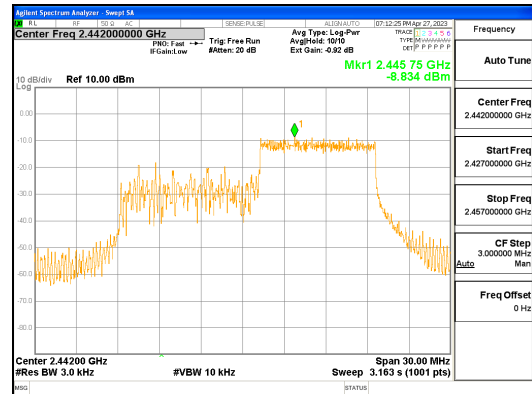

ANT0, 802.11ax_HE20_106T_Low

ANT1, 802.11ax_HE20_106T_Low

CTK Co., Ltd.
 (Ho-dong), 113, Yejik-ro, Cheoin-gu,
 Yongin-si, Gyeonggi-do, Korea
 Tel: +82-31-339-9970
 Fax: +82-31-624-9501

Report No.:
 CTK-2023-00950
 Page (68) / (158) Pages