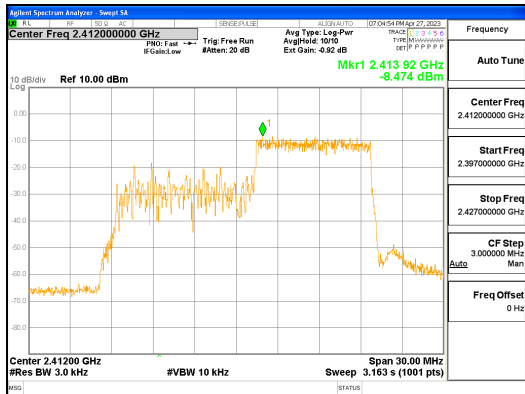

ANT0, 802.11ax_HE20_106T_Low

ANT1, 802.11ax_HE20_106T_Low

CTK Co., Ltd.
 (Ho-dong), 113, Yejik-ro, Cheoin-gu,
 Yongin-si, Gyeonggi-do, Korea
 Tel: +82-31-339-9970
 Fax: +82-31-624-9501

Report No.:
 CTK-2023-00950
 Page (68) / (158) Pages