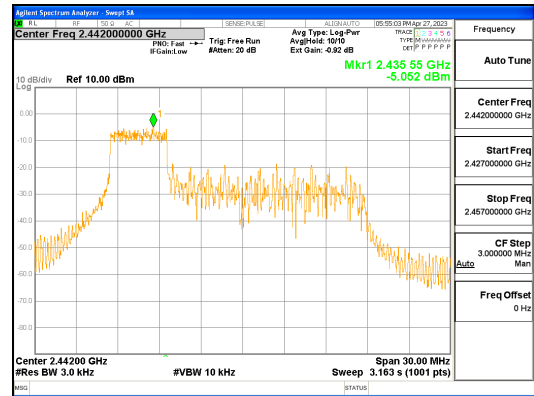

CTK Co., Ltd.
(Ho-dong), 113, Yejik-ro, Cheoin-gu,
Yongin-si, Gyeonggi-do, Korea
Tel: +82-31-339-9970
Fax: +82-31-624-9501

Report No.:
CTK-2023-00950
Page (64) / (158) Pages

ANT0, 802.11ax_HE20_52T_Low