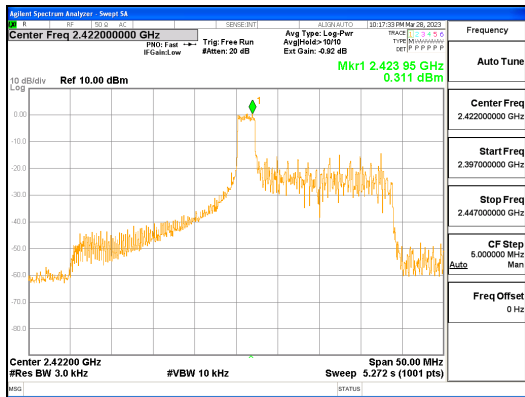

ANT1, 802.11ax_HE40_26T_Mid