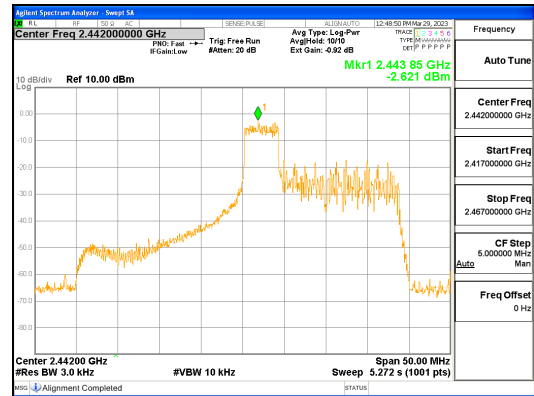

Report No.:
 CTK-2023-00950
 Page (71) / (158) Pages

ANT0, 802.11ax_HE40_26T_Mid

ANT1, 802.11ax_HE40_26T_Mid

ANT0, 802.11ax_HE40_26T_High

ANT1, 802.11ax_HE40_26T_High

ANT0, 802.11ax_HE40_52T_Low

ANT1, 802.11ax_HE40_52T_Low

ANT0, 802.11ax_HE40_52T_Mid

ANT1, 802.11ax_HE40_52T_Mid

ANT0, 802.11ax_HE40_52T_High

ANT1, 802.11ax_HE40_52T_High

ANT0, 802.11ax_HE40_106T_Low

ANT1, 802.11ax_HE40_106T_Low

ANT0, 802.11ax_HE40_106T_Mid

ANT1, 802.11ax_HE40_106T_Mid