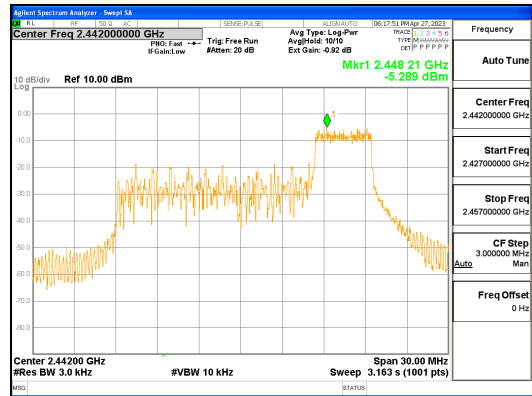

Report No.:
 CTK-2023-00950
 Page (64) / (158) Pages

ANT0, 802.11ax_HE20_52T_Low

ANT1, 802.11ax_HE20_52T_Low

ANT0, 802.11ax_HE20_52T_Mid

ANT1, 802.11ax_HE20_52T_Mid

ANT0, 802.11ax_HE20_52T_High

ANT1, 802.11ax_HE20_52T_High