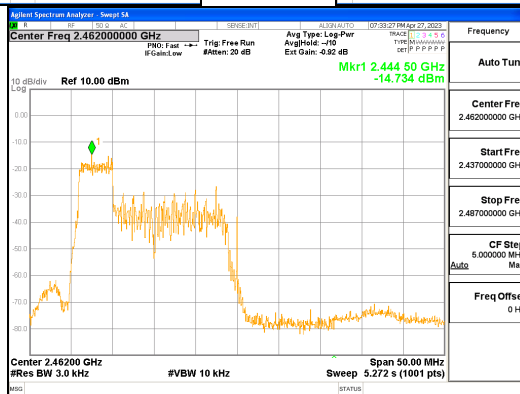

Report No.:
 CTK-2023-00950
 Page (71) / (158) Pages

ANT0, 802.11ax_HE40_26T_Mid

ANT1, 802.11ax_HE40_26T_Mid

ANT0, 802.11ax_HE40_26T_High

ANT1, 802.11ax_HE40_26T_High

ANT0, 802.11ax_HE40_52T_Low

ANT1, 802.11ax_HE40_52T_Low

ANT0, 802.11ax_HE40_52T_Mid

ANT1, 802.11ax_HE40_52T_Mid

ANT0, 802.11ax_HE40_52T_High

ANT1, 802.11ax_HE40_52T_High

ANT0, 802.11ax_HE40_106T_Low

ANT1, 802.11ax_HE40_106T_Low

ANT0, 802.11ax_HE40_106T_Mid

ANT1, 802.11ax_HE40_106T_Mid