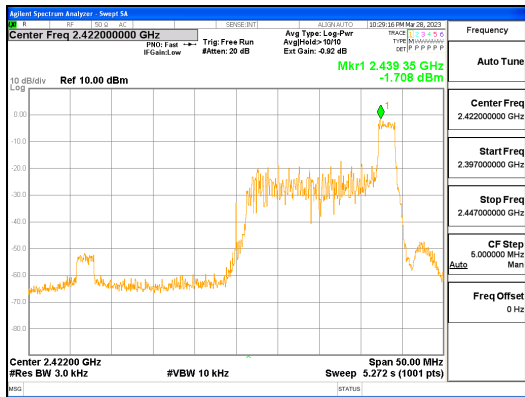

Report No.:
 CTK-2023-00950
 Page (71) / (158) Pages

ANT0, 802.11ax_HE40_26T_Mid

ANT1, 802.11ax_HE40_26T_Mid

ANT0, 802.11ax_HE40_26T_High

ANT1, 802.11ax_HE40_26T_High

ANT0, 802.11ax_HE40_52T_Low

ANT1, 802.11ax_HE40_52T_Low

ANT0, 802.11ax_HE40_52T_Mid

ANT1, 802.11ax_HE40_52T_Mid

ANT0, 802.11ax_HE40_52T_High

ANT1, 802.11ax_HE40_52T_High

ANT0, 802.11ax_HE40_106T_Low

ANT1, 802.11ax_HE40_106T_Low

ANT0, 802.11ax_HE40_106T_Mid

ANT1, 802.11ax_HE40_106T_Mid