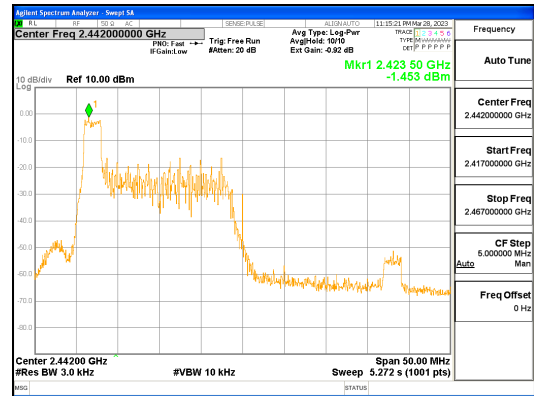

ANT0, 802.11ax_HE20_106T_High

ANT1, 802.11ax_HE20_106T_High

ANT0, 802.11ax_HE20_242T

ANT1, 802.11ax_HE20_242T

ANT0, 802.11ax_HE40_26T_Low

ANT1, 802.11ax_HE40_26T_Low

CTK Co., Ltd.
 (Ho-dong), 113, Yejik-ro, Cheoin-gu,
 Yongin-si, Gyeonggi-do, Korea
 Tel: +82-31-339-9970
 Fax: +82-31-624-9501