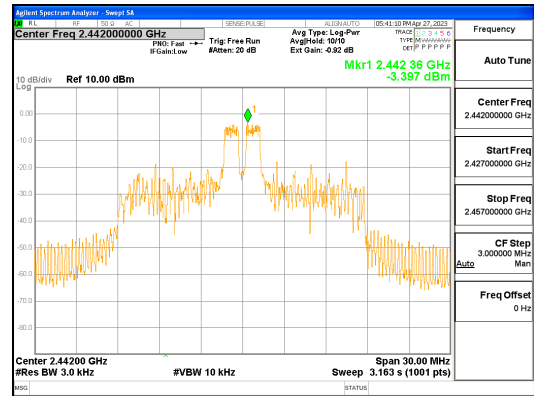

CTK Co., Ltd.
(Ho-dong), 113, Yejik-ro, Cheoin-gu,
Yongin-si, Gyeonggi-do, Korea
Tel: +82-31-339-9970
Fax: +82-31-624-9501

Report No.:
CTK-2023-00950
Page (62) / (158) Pages

ANT0, 802.11ax_HE20_26T_Mid