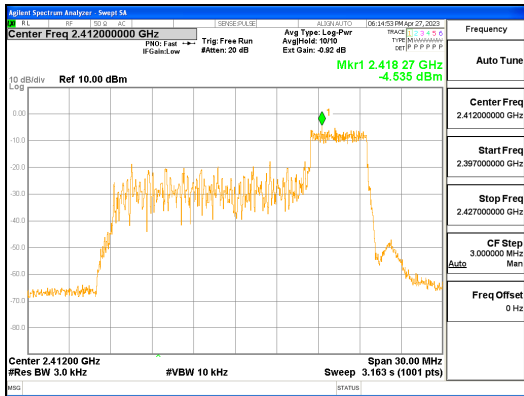

Report No.:
 CTK-2023-00950
 Page (64) / (158) Pages

ANT0, 802.11ax_HE20_52T_Low

ANT1, 802.11ax_HE20_52T_Low

ANT0, 802.11ax_HE20_52T_Mid

ANT1, 802.11ax_HE20_52T_Mid

ANT0, 802.11ax_HE20_52T_High

ANT1, 802.11ax_HE20_52T_High