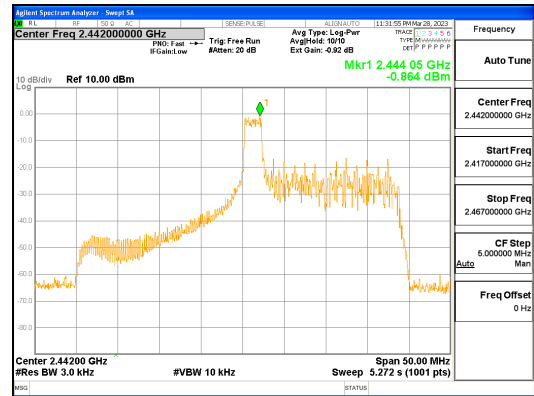

CTK Co., Ltd.
(Ho-dong), 113, Yejik-ro, Cheoin-gu,
Yongin-si, Gyeonggi-do, Korea
Tel: +82-31-339-9970
Fax: +82-31-624-9501

Report No.:
CTK-2023-00950
Page (71) / (158) Pages

ANT0, 802.11ax_HE40_26T_Mid