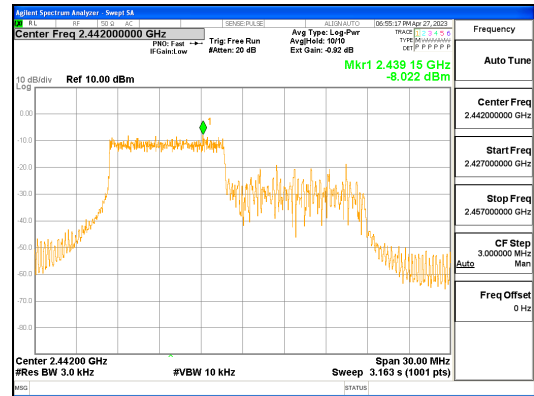

Report No.:
 CTK-2023-00950
 Page (64) / (158) Pages

ANT0, 802.11ax_HE20_52T_Low

ANT1, 802.11ax_HE20_52T_Low

ANT0, 802.11ax_HE20_52T_Mid

ANT1, 802.11ax_HE20_52T_Mid

ANT0, 802.11ax_HE20_52T_High

ANT1, 802.11ax_HE20_52T_High