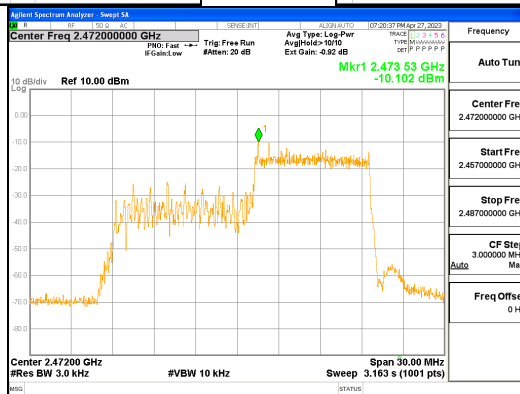

ANT1, 802.11ax_HE20_106T_High