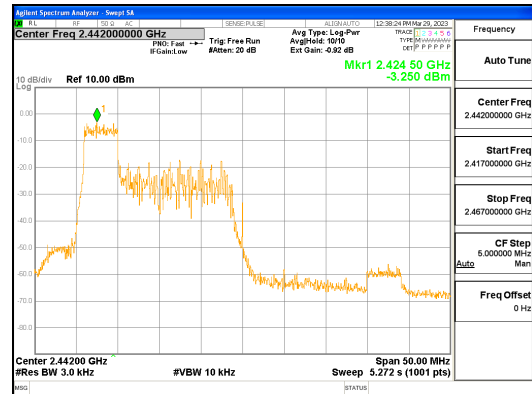

Report No.:
 CTK-2023-00950
 Page (71) / (158) Pages

ANT0, 802.11ax_HE40_26T_Mid

ANT1, 802.11ax_HE40_26T_Mid

ANT0, 802.11ax_HE40_26T_High

ANT1, 802.11ax_HE40_26T_High

ANT0, 802.11ax_HE40_52T_Low

ANT1, 802.11ax_HE40_52T_Low

ANT0, 802.11ax_HE40_52T_Mid

ANT1, 802.11ax_HE40_52T_Mid

ANT0, 802.11ax_HE40_52T_High

ANT1, 802.11ax_HE40_52T_High

ANT0, 802.11ax_HE40_106T_Low

ANT1, 802.11ax_HE40_106T_Low

ANT0, 802.11ax_HE40_106T_Mid

ANT1, 802.11ax_HE40_106T_Mid