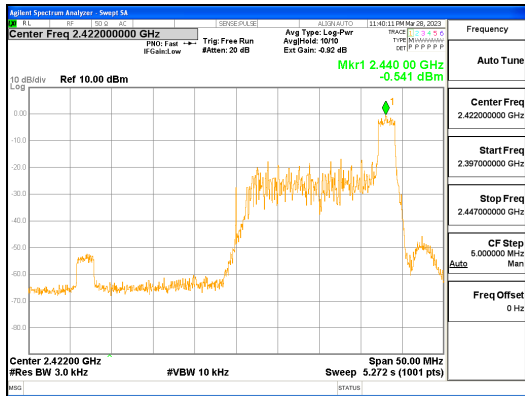

ANT0, 802.11ax_HE40_26T_High