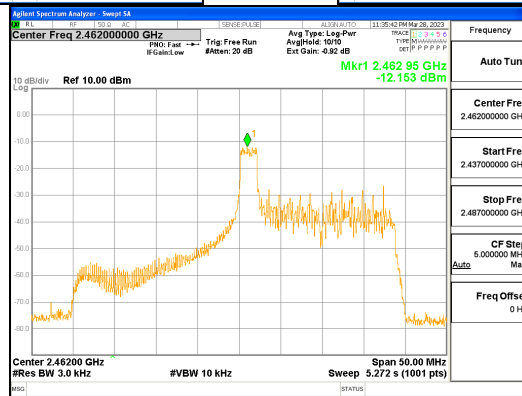

CTK Co., Ltd.
(Ho-dong), 113, Yejik-ro, Cheoin-gu,
Yongin-si, Gyeonggi-do, Korea
Tel: +82-31-339-9970
Fax: +82-31-624-9501

Report No.:
CTK-2023-00950
Page (71) / (158) Pages

ANT0, 802.11ax_HE40_26T_Mid