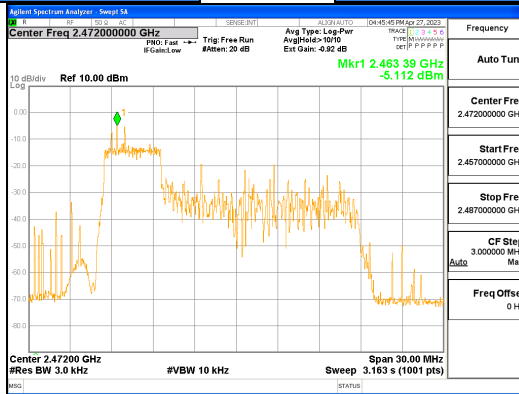

ANT1, 802.11ax_HE20_52T_Low