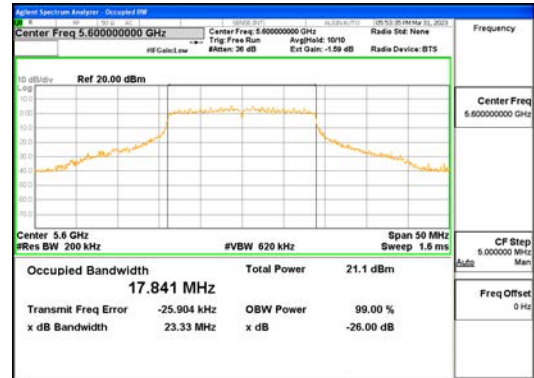

CTK Co., Ltd.
(Ho-dong), 113, Yejik-ro, Cheoin-gu,
Yongin-si, Gyeonggi-do, Korea
Tel: +82-31-339-9970
Fax: +82-31-624-9501

Report No.:
CTK-2023-00951
Page (62) / (659) Pages

ANT1_802.11n_HT20_UNII 2C