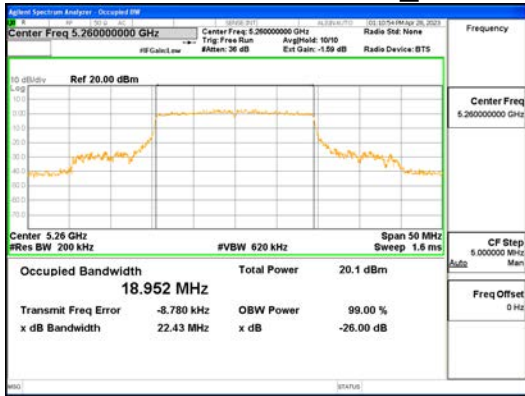

ANT1_802.11ax_HE20_242T_UNII 2A