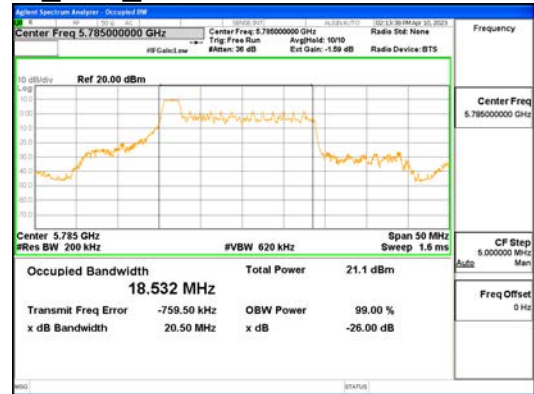

ANT1_802.11ax_HE20_26T_Low_UNII 2C

ANT1_802.11ax_HE20_26T_Low_UNII 3