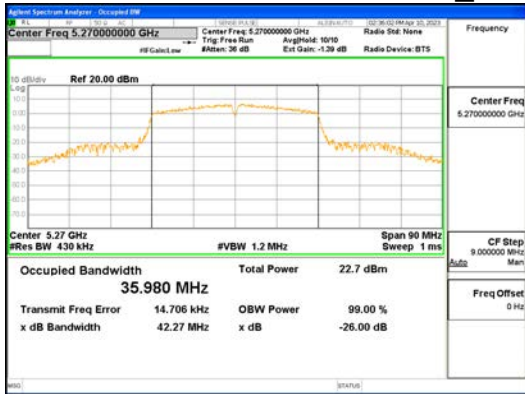

ANTO_802.11n_HT40_UNI I 2A