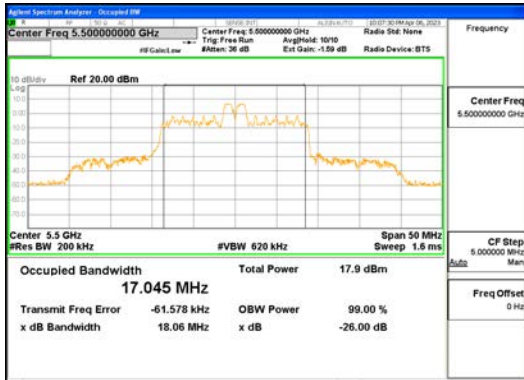

CTK Co., Ltd.
(Ho-dong), 113, Yejik-ro, Cheoin-gu,
Yongin-si, Gyeonggi-do, Korea
Tel: +82-31-339-9970
Fax: +82-31-624-9501

Report No.:
CTK-2023-00951
Page (80) / (659) Pages

ANT1_802.11ax_HE20_26T_Mid_UNI I 2C