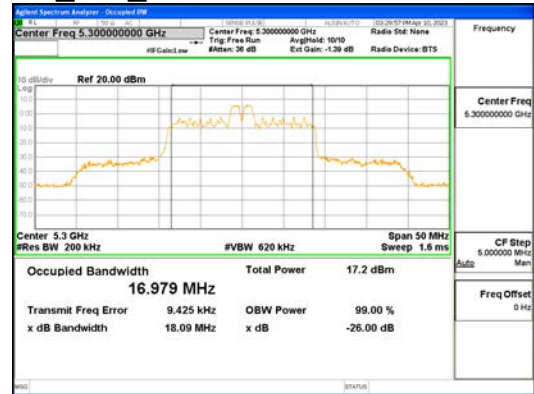

ANTO_802.11ax_HE20_26T_Mid_UNII 1

ANTO_802.11ax_HE20_26T_Mid_UNII 2A