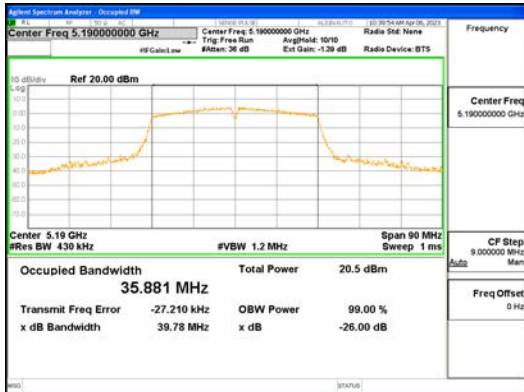

CTK Co., Ltd.
(Ho-dong), 113, Yejik-ro, Cheoin-gu,
Yongin-si, Gyeonggi-do, Korea
Tel: +82-31-339-9970
Fax: +82-31-624-9501

Report No.:
CTK-2023-00951
Page (98) / (659) Pages

ANTO_802.11ac_VHT40_UNII 1