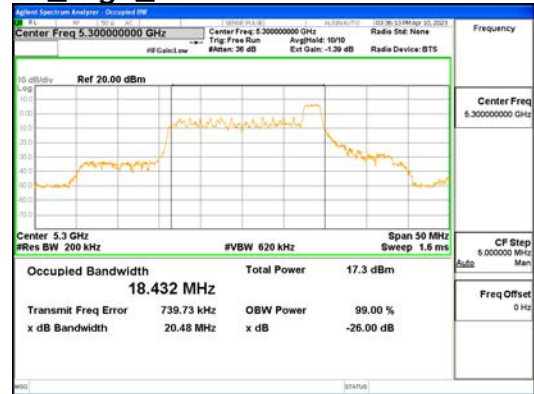

ANTO_802.11ax_HE20_26T_High_UNI 1

ANTO_802.11ax_HE20_26T_High_UNI 2A