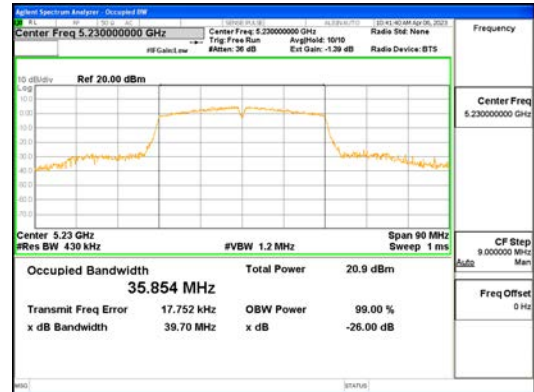

CTK Co., Ltd.
(Ho-dong), 113, Yejik-ro, Cheoin-gu,
Yongin-si, Gyeonggi-do, Korea
Tel: +82-31-339-9970
Fax: +82-31-624-9501

Report No.:
CTK-2023-00951
Page (98) / (659) Pages

ANTO_802.11ac_VHT40_UNII 1