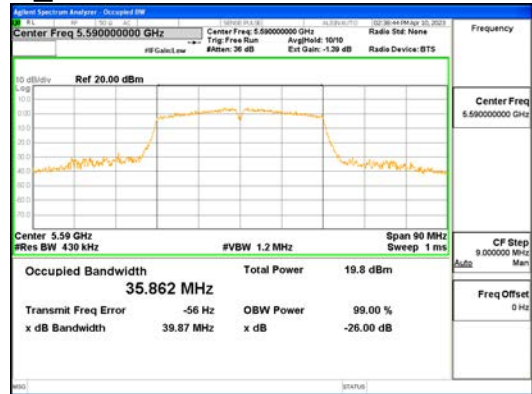

ANTO_802.11n_HT40_UNI I 2C