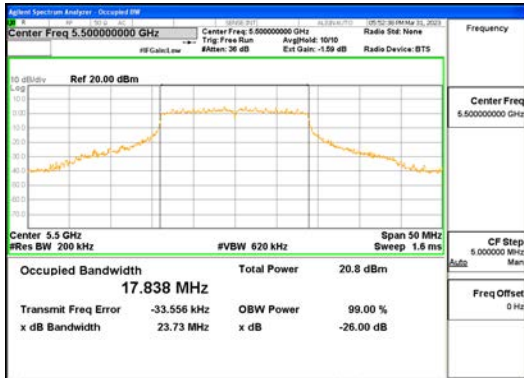

CTK Co., Ltd.
(Ho-dong), 113, Yejik-ro, Cheoin-gu,
Yongin-si, Gyeonggi-do, Korea
Tel: +82-31-339-9970
Fax: +82-31-624-9501

Report No.:
CTK-2023-00951
Page (62) / (659) Pages

ANT1_802.11n_HT20_UNII 2C