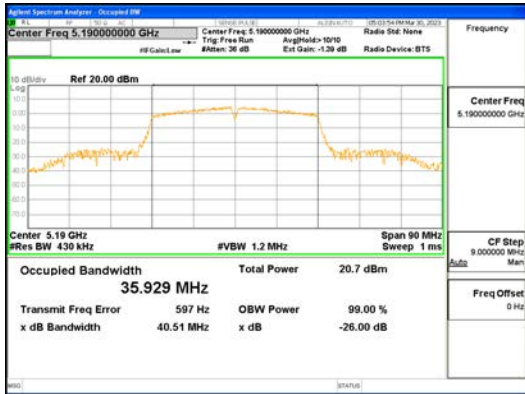

CTK Co., Ltd.
(Ho-dong), 113, Yejik-ro, Cheoin-gu,
Yongin-si, Gyeonggi-do, Korea
Tel: +82-31-339-9970
Fax: +82-31-624-9501

Report No.:
CTK-2023-00951
Page (94) / (659) Pages

ANTO_802.11n_HT40_UNI I 1