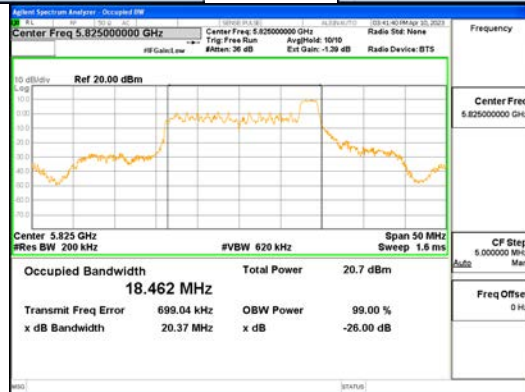

ANTO_802.11ax_HE20_26T_High_UNI I 2C

ANTO_802.11ax_HE20_26T_High_UNI I 3