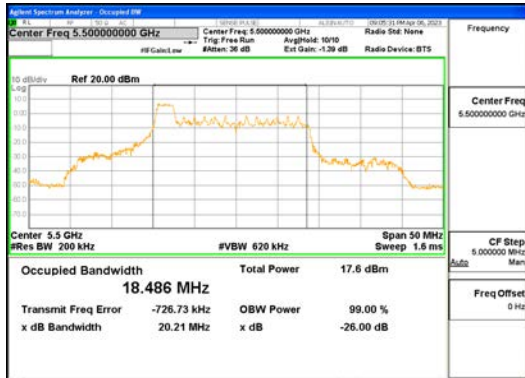

CTK Co., Ltd.
(Ho-dong), 113, Yejik-ro, Cheoin-gu,
Yongin-si, Gyeonggi-do, Korea
Tel: +82-31-339-9970
Fax: +82-31-624-9501

Report No.:
CTK-2023-00951
Page (71) / (659) Pages