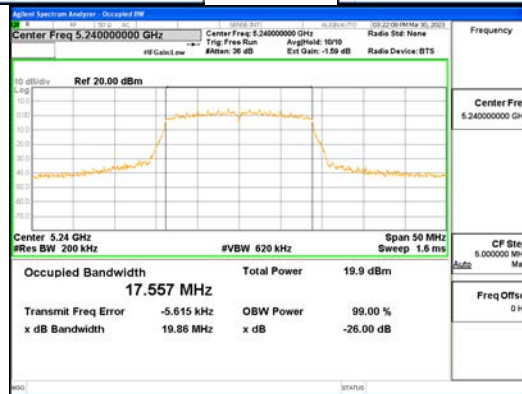

CTK Co., Ltd.
(Ho-dong), 113, Yejik-ro, Cheoin-gu,
Yongin-si, Gyeonggi-do, Korea
Tel: +82-31-339-9970
Fax: +82-31-624-9501

Report No.:
CTK-2023-00951
Page (67) / (659) Pages