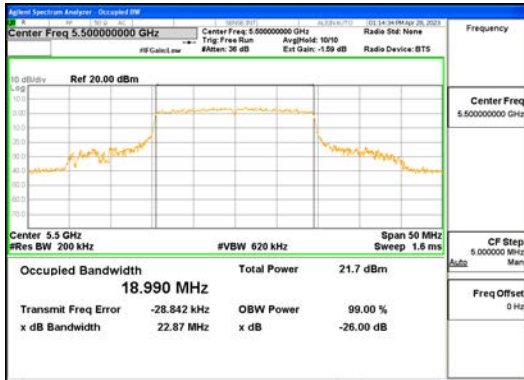

CTK Co., Ltd.
(Ho-dong), 113, Yejik-ro, Cheoin-gu,
Yongin-si, Gyeonggi-do, Korea
Tel: +82-31-339-9970
Fax: +82-31-624-9501

Report No.:
CTK-2023-00951
Page (92) / (659) Pages