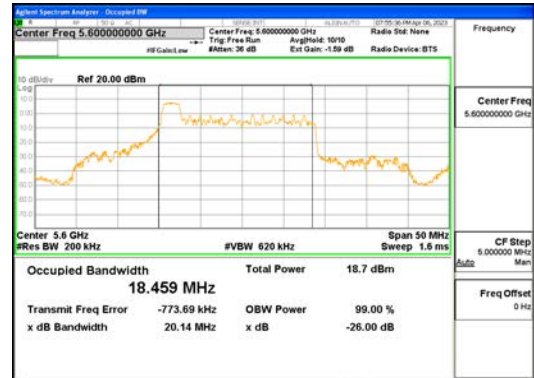

CTK Co., Ltd.
(Ho-dong), 113, Yejik-ro, Cheoin-gu,
Yongin-si, Gyeonggi-do, Korea
Tel: +82-31-339-9970
Fax: +82-31-624-9501

Report No.:
CTK-2023-00951
Page (74) / (659) Pages