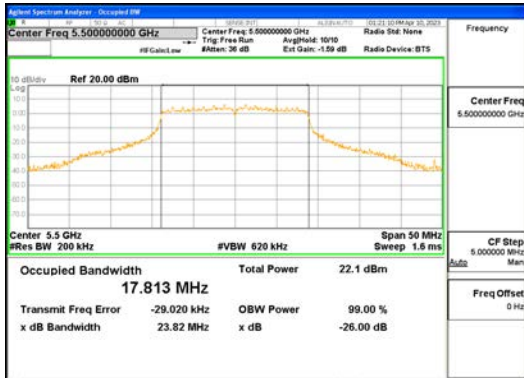

CTK Co., Ltd.
(Ho-dong), 113, Yejik-ro, Cheoin-gu,
Yongin-si, Gyeonggi-do, Korea
Tel: +82-31-339-9970
Fax: +82-31-624-9501

Report No.:
CTK-2023-00951
Page (68) / (659) Pages