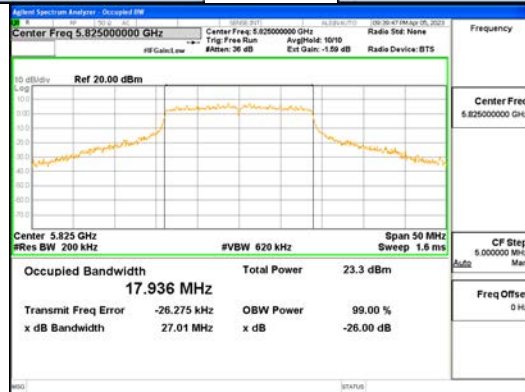

ANT1_802.11n_HT20_UNII 3