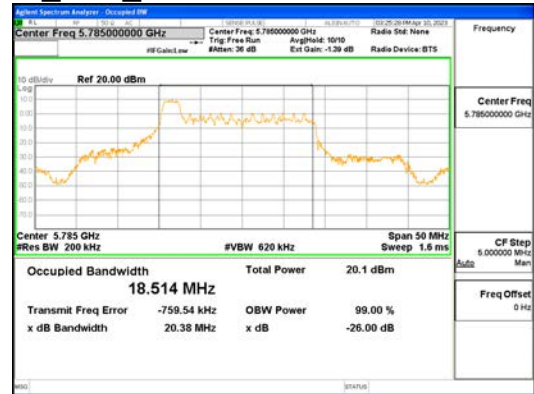

ANTO_802.11ax_HE20_26T_Low_UNII 2C

ANTO_802.11ax_HE20_26T_Low_UNII 3