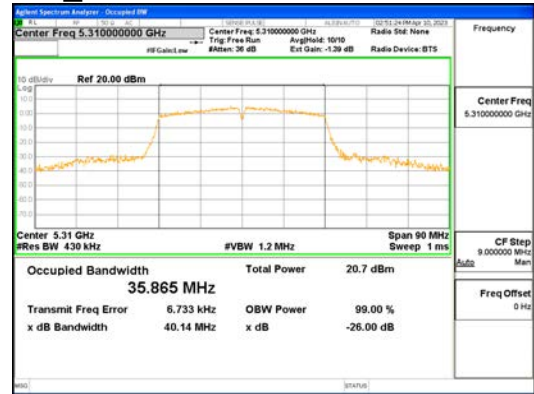

ANTO_802.11ac_VHT40_UNII 2A