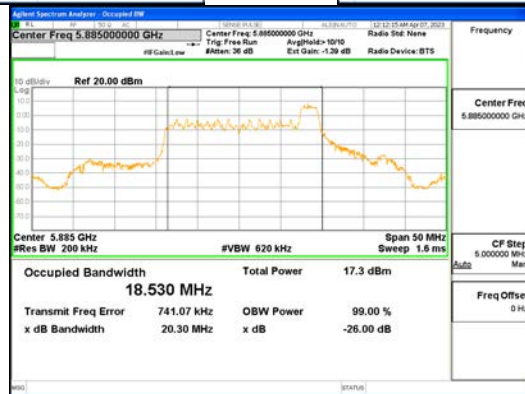

CTK Co., Ltd.
(Ho-dong), 113, Yejik-ro, Cheoin-gu,
Yongin-si, Gyeonggi-do, Korea
Tel: +82-31-339-9970
Fax: +82-31-624-9501

Report No.:
CTK-2023-00951
Page (84) / (659) Pages

ANTO_802.11ax_HE20_26T_High_UNI I 4