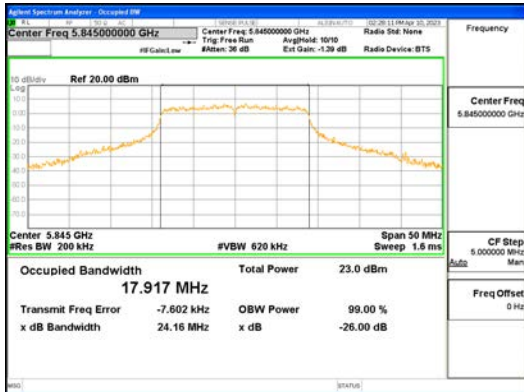

CTK Co., Ltd.
(Ho-dong), 113, Yejik-ro, Cheoin-gu,
Yongin-si, Gyeonggi-do, Korea
Tel: +82-31-339-9970
Fax: +82-31-624-9501

Report No.:
CTK-2023-00951
Page (66) / (659) Pages

ANTO_802.11ac_VHT20_UNII 4