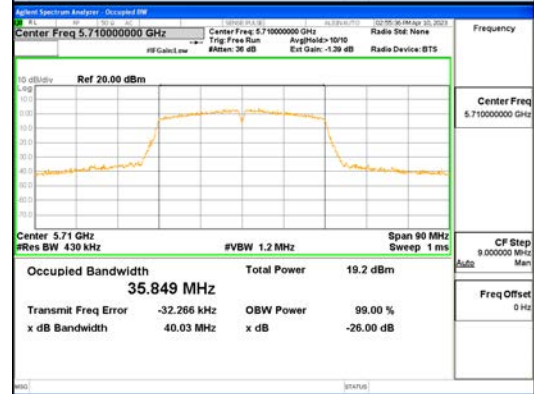

ANTO_802.11ac_VHT40_UNII 2C