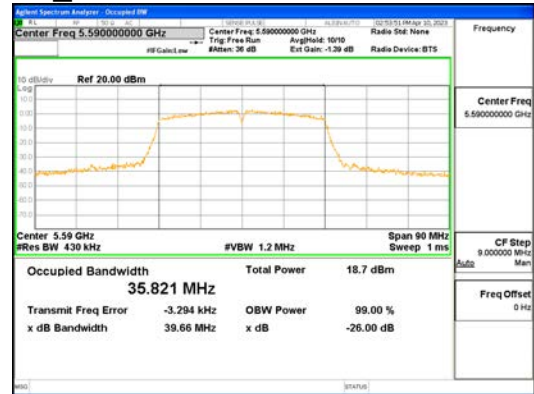

ANTO_802.11ac_VHT40_UNII 2C