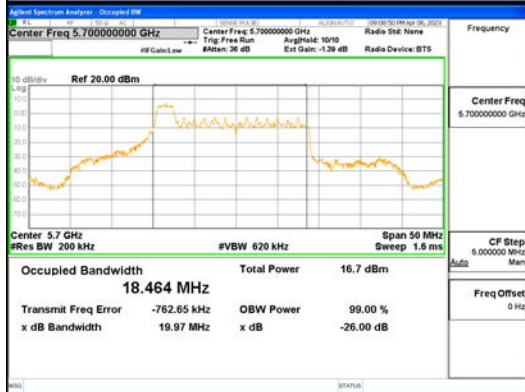

CTK Co., Ltd.
(Ho-dong), 113, Yejik-ro, Cheoin-gu,
Yongin-si, Gyeonggi-do, Korea
Tel: +82-31-339-9970
Fax: +82-31-624-9501

Report No.:
CTK-2023-00951
Page (71) / (659) Pages