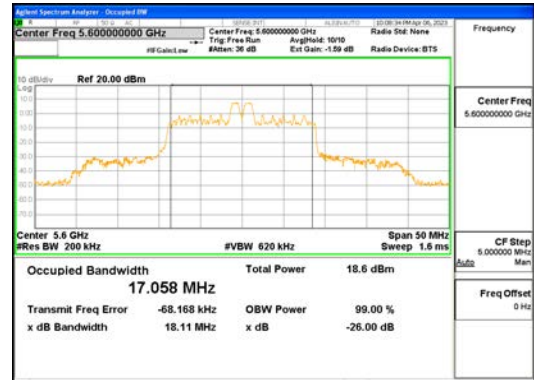

CTK Co., Ltd.
(Ho-dong), 113, Yejik-ro, Cheoin-gu,
Yongin-si, Gyeonggi-do, Korea
Tel: +82-31-339-9970
Fax: +82-31-624-9501

Report No.:
CTK-2023-00951
Page (80) / (659) Pages

ANT1_802.11ax_HE20_26T_Mid_UNI I 2C