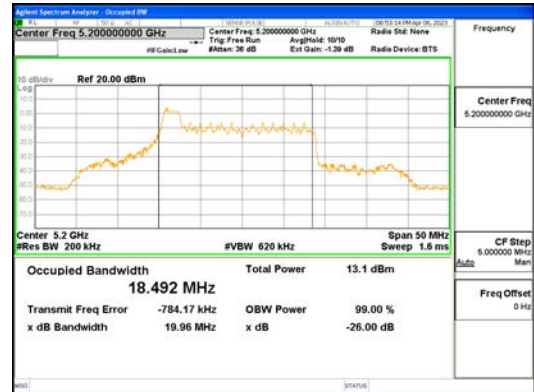

CTK Co., Ltd.
(Ho-dong), 113, Yejik-ro, Cheoin-gu,
Yongin-si, Gyeonggi-do, Korea
Tel: +82-31-339-9970
Fax: +82-31-624-9501

Report No.:
CTK-2023-00951
Page (70) / (659) Pages

ANTO_802.11ax_HE20_26T_Low_UNII 1