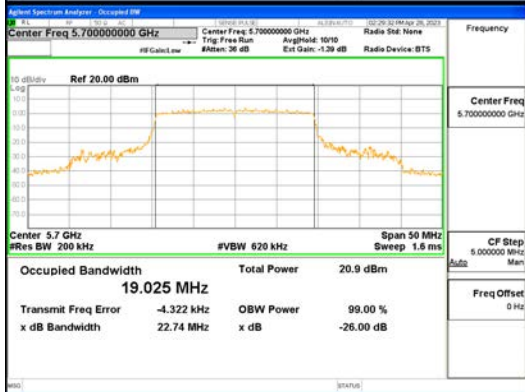

CTK Co., Ltd.
(Ho-dong), 113, Yejik-ro, Cheoin-gu,
Yongin-si, Gyeonggi-do, Korea
Tel: +82-31-339-9970
Fax: +82-31-624-9501

Report No.:
CTK-2023-00951
Page (89) / (659) Pages