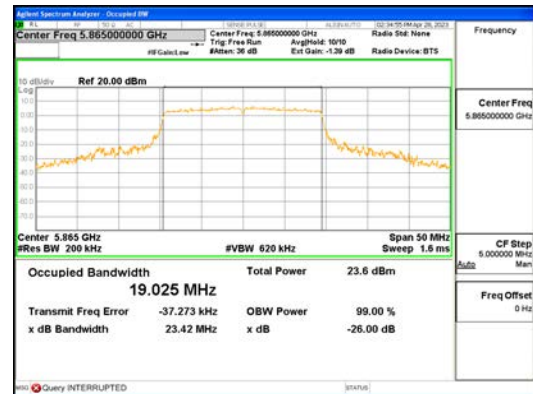

CTK Co., Ltd.
(Ho-dong), 113, Yejik-ro, Cheoin-gu,
Yongin-si, Gyeonggi-do, Korea
Tel: +82-31-339-9970
Fax: +82-31-624-9501

Report No.:
CTK-2023-00951
Page (90) / (659) Pages

ANTO_802.11ax_HE20_242T_UNII 4