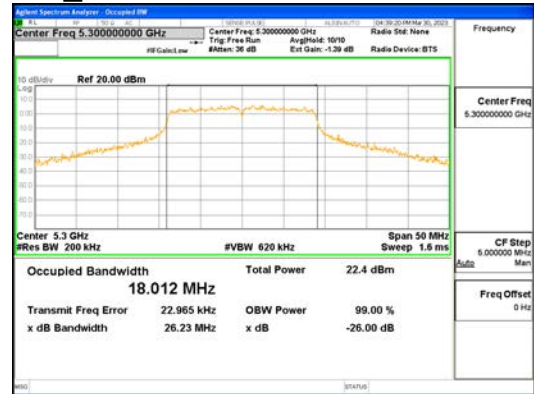

ANTO_802.11ac_VHT20_UNII 1

ANTO_802.11ac_VHT20_UNII 2A