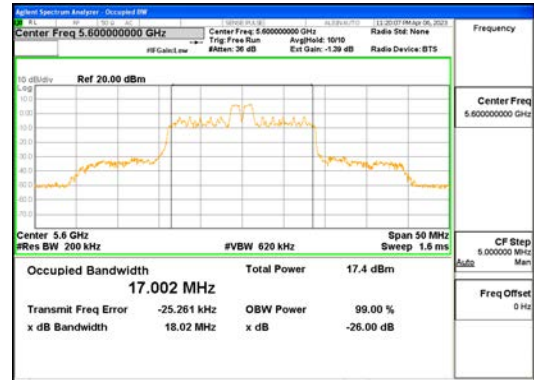

CTK Co., Ltd.
(Ho-dong), 113, Yejik-ro, Cheoin-gu,
Yongin-si, Gyeonggi-do, Korea
Tel: +82-31-339-9970
Fax: +82-31-624-9501

Report No.:
CTK-2023-00951
Page (77) / (659) Pages

ANTO_802.11ax_HE20_26T_Mid_UNII 2C