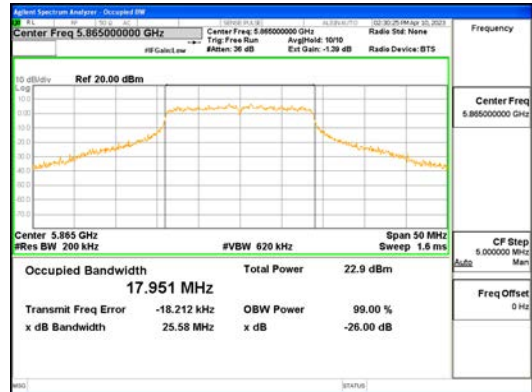

CTK Co., Ltd.
(Ho-dong), 113, Yejik-ro, Cheoin-gu,
Yongin-si, Gyeonggi-do, Korea
Tel: +82-31-339-9970
Fax: +82-31-624-9501

Report No.:
CTK-2023-00951
Page (66) / (659) Pages

ANTO_802.11ac_VHT20_UNII 4