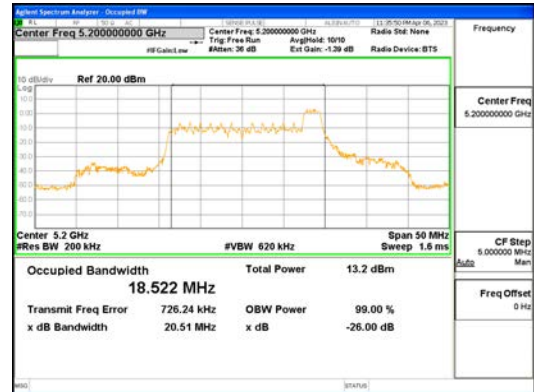

CTK Co., Ltd.
(Ho-dong), 113, Yejik-ro, Cheoin-gu,
Yongin-si, Gyeonggi-do, Korea
Tel: +82-31-339-9970
Fax: +82-31-624-9501

Report No.:
CTK-2023-00951
Page (82) / (659) Pages