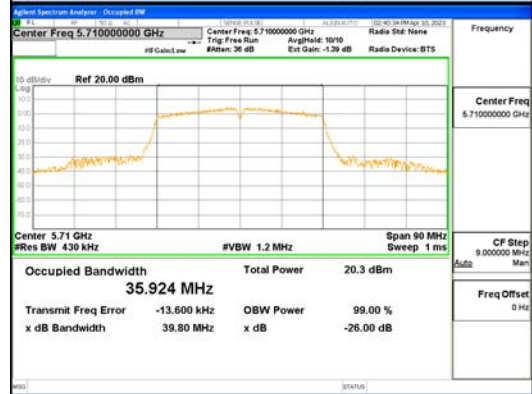

ANTO_802.11n_HT40_UNI I 2C