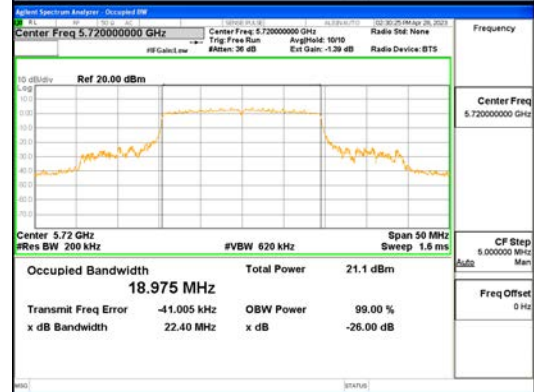

CTK Co., Ltd.
(Ho-dong), 113, Yejik-ro, Cheoin-gu,
Yongin-si, Gyeonggi-do, Korea
Tel: +82-31-339-9970
Fax: +82-31-624-9501

Report No.:
CTK-2023-00951
Page (89) / (659) Pages