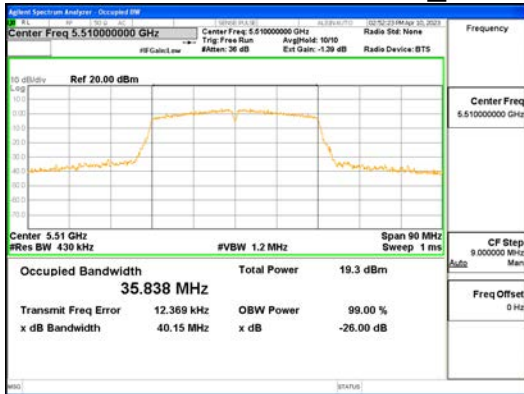

ANTO_802.11ac_VHT40_UNII 2C