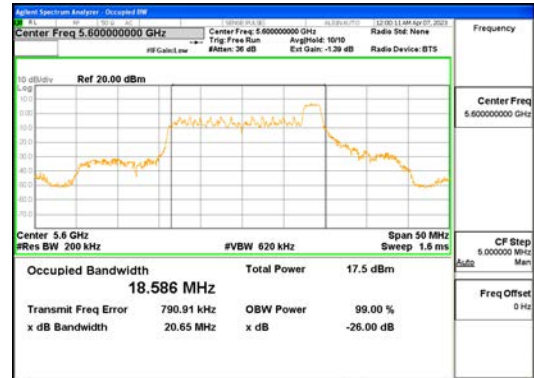

CTK Co., Ltd.
(Ho-dong), 113, Yejik-ro, Cheoin-gu,
Yongin-si, Gyeonggi-do, Korea
Tel: +82-31-339-9970
Fax: +82-31-624-9501

Report No.:
CTK-2023-00951
Page (83) / (659) Pages