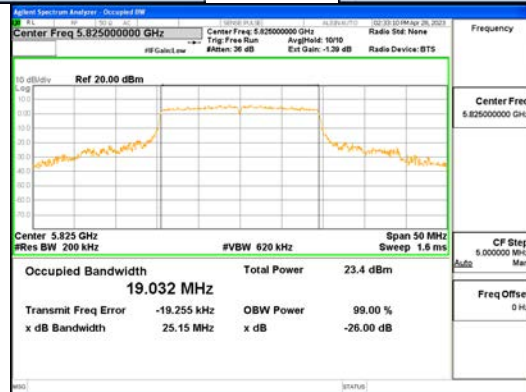

ANTO_802.11ax_HE20_242T_UNII 2C

ANTO_802.11ax_HE20_242T_UNII 3