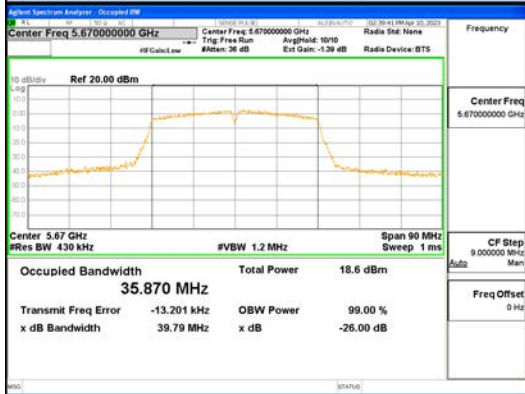

ANTO_802.11n_HT40_UNI I 2C