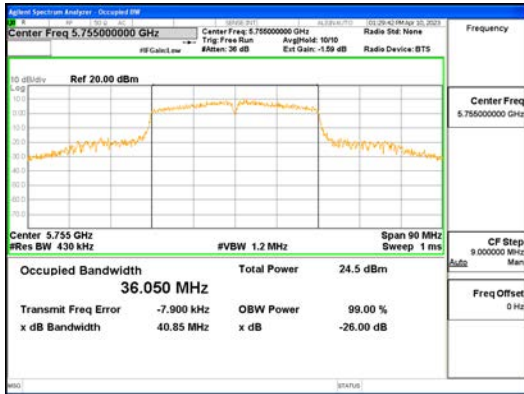

CTK Co., Ltd.
(Ho-dong), 113, Yejik-ro, Cheoin-gu,
Yongin-si, Gyeonggi-do, Korea
Tel: +82-31-339-9970
Fax: +82-31-624-9501

Report No.:
CTK-2023-00951
Page (97) / (659) Pages

ANT1_802.11n_HT40_UNII 3