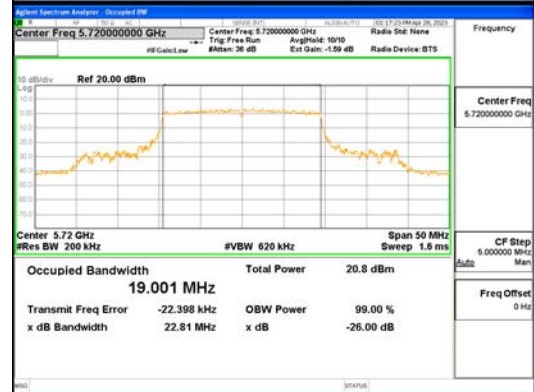

CTK Co., Ltd.
(Ho-dong), 113, Yejik-ro, Cheoin-gu,
Yongin-si, Gyeonggi-do, Korea
Tel: +82-31-339-9970
Fax: +82-31-624-9501

Report No.:
CTK-2023-00951
Page (92) / (659) Pages