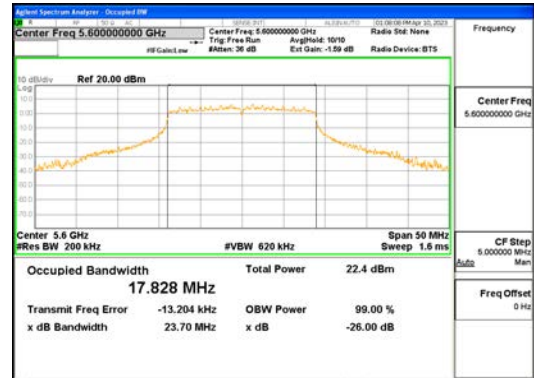

CTK Co., Ltd.
(Ho-dong), 113, Yejik-ro, Cheoin-gu,
Yongin-si, Gyeonggi-do, Korea
Tel: +82-31-339-9970
Fax: +82-31-624-9501

Report No.:
CTK-2023-00951
Page (68) / (659) Pages