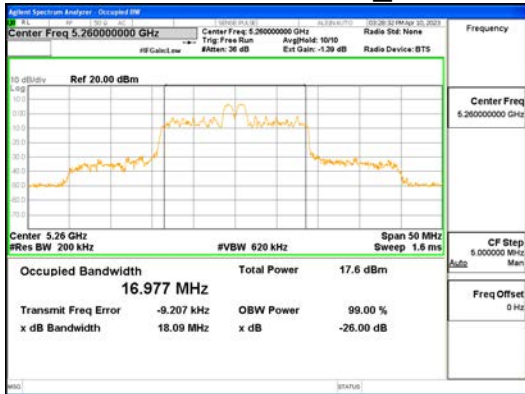

ANTO_802.11ax_HE20_26T_Mid_UNII 1

ANTO_802.11ax_HE20_26T_Mid_UNII 2A