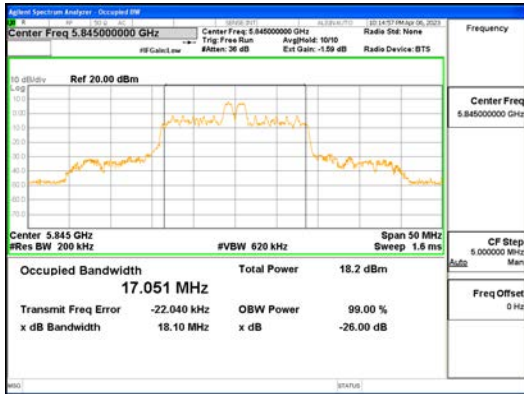

CTK Co., Ltd.
(Ho-dong), 113, Yejik-ro, Cheoin-gu,
Yongin-si, Gyeonggi-do, Korea
Tel: +82-31-339-9970
Fax: +82-31-624-9501

Report No.:
CTK-2023-00951
Page (81) / (659) Pages

ANT1_802.11ax_HE20_26T_Mid_UNI I 4