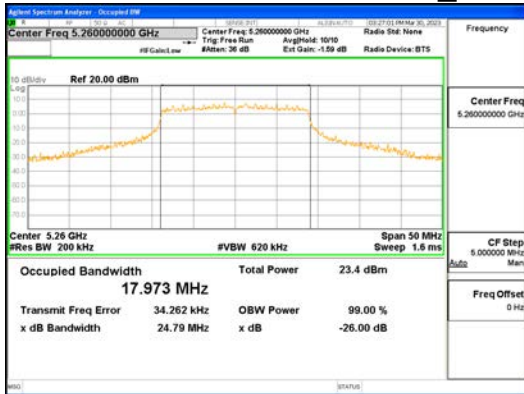

ANT1_802.11ac_VHT20_UNII 1

ANT1_802.11ac_VHT20_UNII 2A