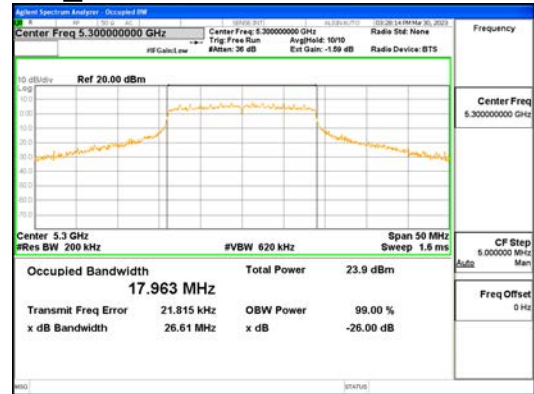

ANT1_802.11ac_VHT20_UNII 1

ANT1_802.11ac_VHT20_UNII 2A