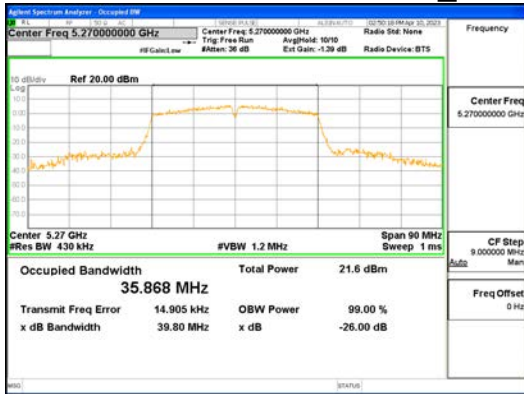

ANTO_802.11ac_VHT40_UNII 2A