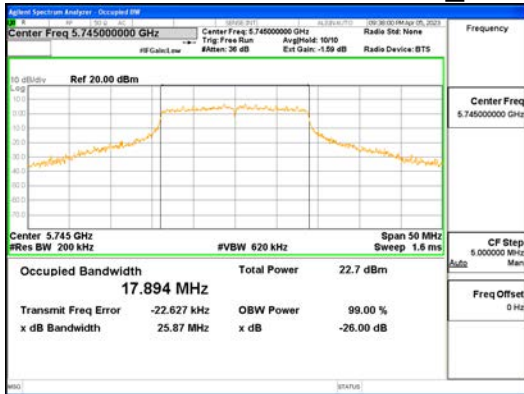

ANT1_802.11n_HT20_UNII 3