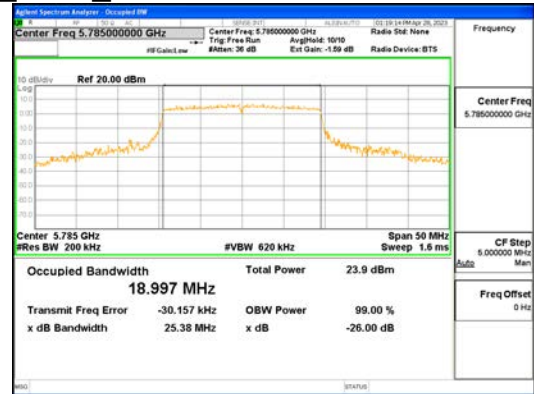

ANT1_802.11ax_HE20_242T_UNII 2C

ANT1_802.11ax_HE20_242T_UNII 3