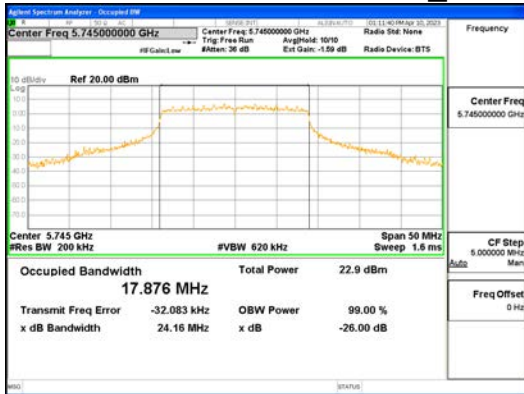

ANT1_802.11ac_VHT20_UNII 2C

ANT1_802.11ac_VHT20_UNII 3