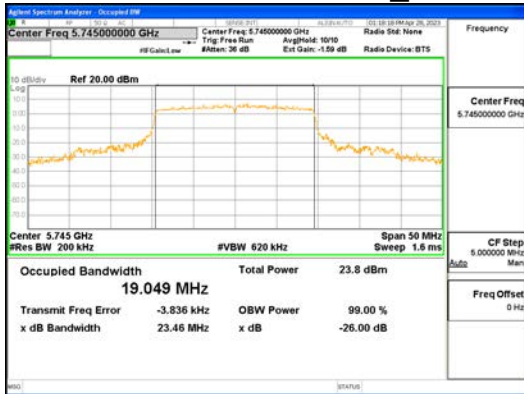

ANT1_802.11ax_HE20_242T_UNII 2C

ANT1_802.11ax_HE20_242T_UNII 3