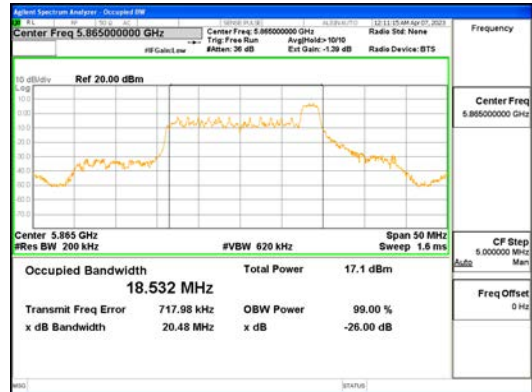

CTK Co., Ltd.
(Ho-dong), 113, Yejik-ro, Cheoin-gu,
Yongin-si, Gyeonggi-do, Korea
Tel: +82-31-339-9970
Fax: +82-31-624-9501

Report No.:
CTK-2023-00951
Page (84) / (659) Pages

ANTO_802.11ax_HE20_26T_High_UNI I 4