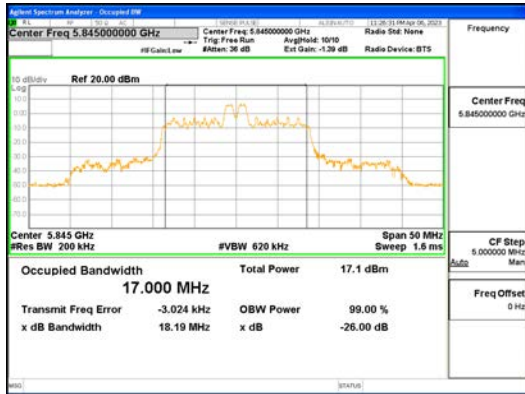

CTK Co., Ltd.
(Ho-dong), 113, Yejik-ro, Cheoin-gu,
Yongin-si, Gyeonggi-do, Korea
Tel: +82-31-339-9970
Fax: +82-31-624-9501

Report No.:
CTK-2023-00951
Page (78) / (659) Pages

ANTO_802.11ax_HE20_26T_Mid_UNI I 4