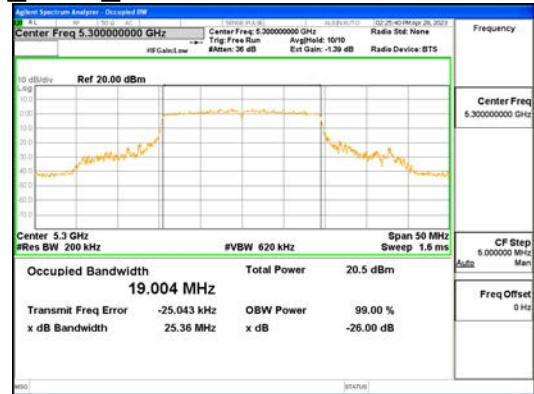

ANTO_802.11ax_HE20_242T_UNII 2A