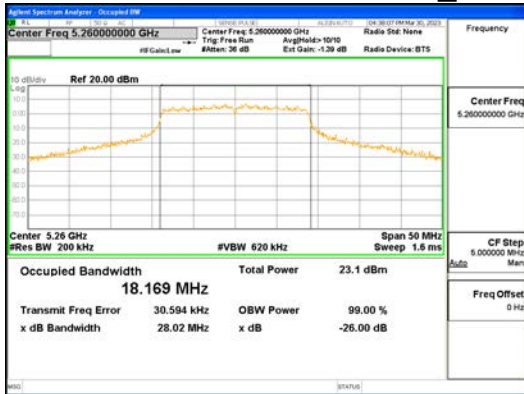

ANTO_802.11ac_VHT20_UNII 1

ANTO_802.11ac_VHT20_UNII 2A