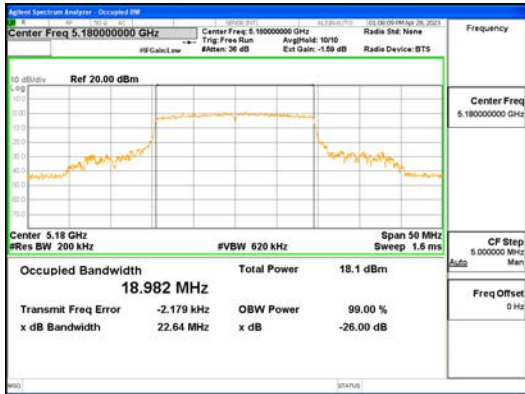

CTK Co., Ltd.
(Ho-dong), 113, Yejik-ro, Cheoin-gu,
Yongin-si, Gyeonggi-do, Korea
Tel: +82-31-339-9970
Fax: +82-31-624-9501

Report No.:
CTK-2023-00951
Page (91) / (659) Pages

ANT1_802.11ax_HE20_242T_UNII 1