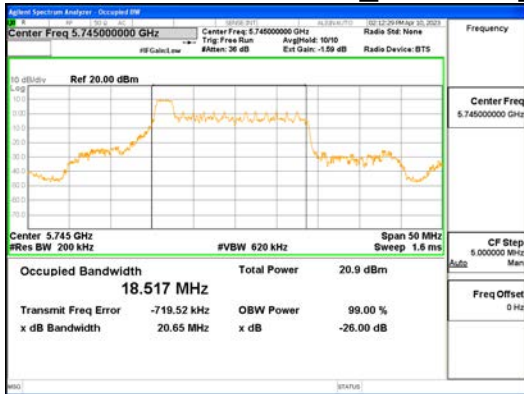

ANT1_802.11ax_HE20_26T_Low_UNII 2C

ANT1_802.11ax_HE20_26T_Low_UNII 3