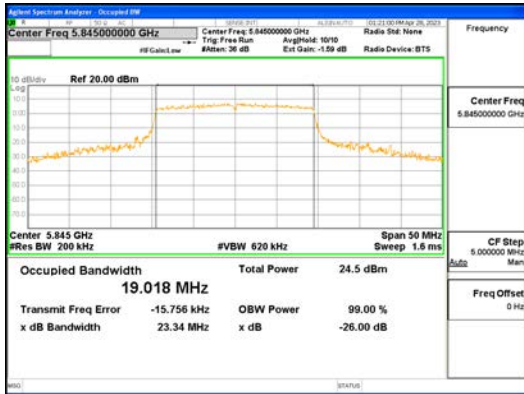

Report No.:  
 CTK-2023-00951  
 Page (92) / (659) Pages

**ANT1\_802.11ax\_HE20\_242T\_UNII 2C**

**ANT1\_802.11ax\_HE20\_242T\_UNII 3**

ANT1\_802.11ax\_HE20\_242T\_UNII 4

**CTK Co., Ltd.**  
 (Ho-dong), 113, Yejik-ro, Cheoin-gu,  
 Yongin-si, Gyeonggi-do, Korea  
 Tel: +82-31-339-9970  
 Fax: +82-31-624-9501