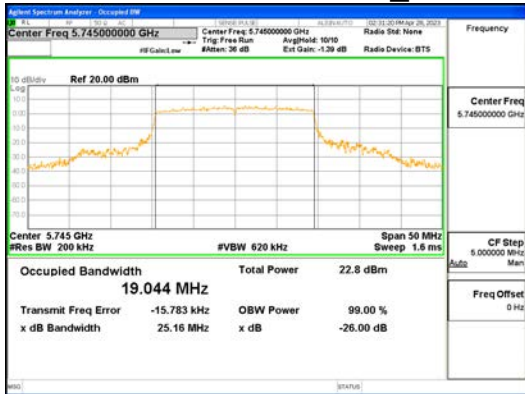

ANTO_802.11ax_HE20_242T_UNII 2C

ANTO_802.11ax_HE20_242T_UNII 3