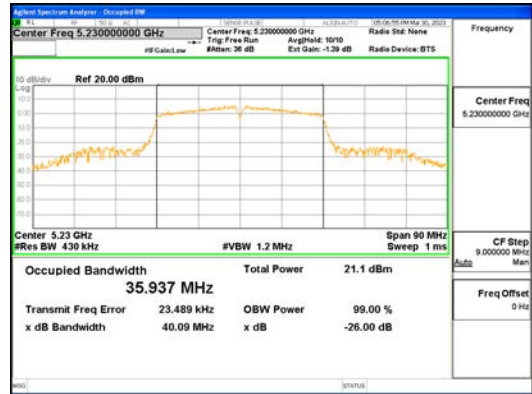

CTK Co., Ltd.
(Ho-dong), 113, Yejik-ro, Cheoin-gu,
Yongin-si, Gyeonggi-do, Korea
Tel: +82-31-339-9970
Fax: +82-31-624-9501

Report No.:
CTK-2023-00951
Page (94) / (659) Pages

ANTO_802.11n_HT40_UNI I 1