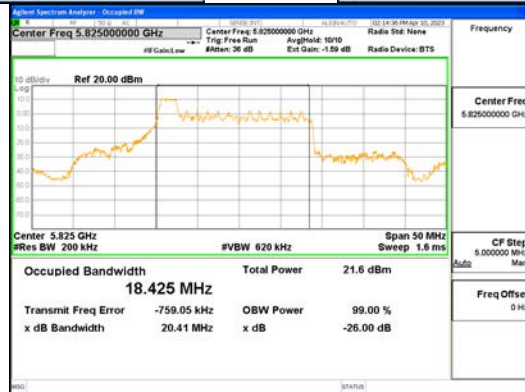

ANT1_802.11ax_HE20_26T_Low_UNII 2C

ANT1_802.11ax_HE20_26T_Low_UNII 3