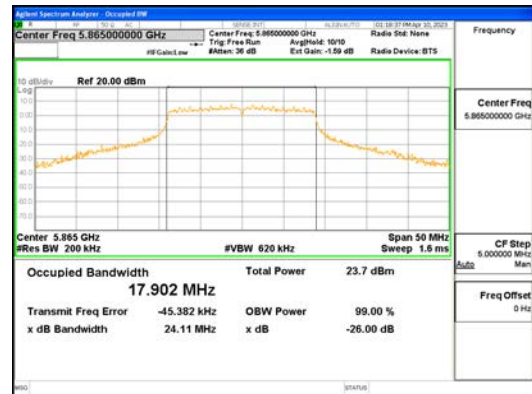

CTK Co., Ltd.
(Ho-dong), 113, Yejik-ro, Cheoin-gu,
Yongin-si, Gyeonggi-do, Korea
Tel: +82-31-339-9970
Fax: +82-31-624-9501

Report No.:
CTK-2023-00951
Page (69) / (659) Pages

ANT1_802.11ac_VHT20_UNII 4