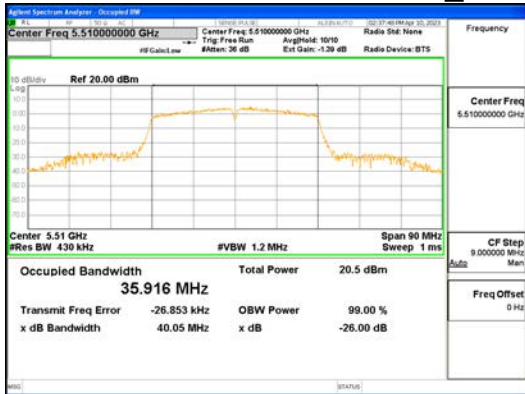

ANTO_802.11n_HT40_UNI I 2C