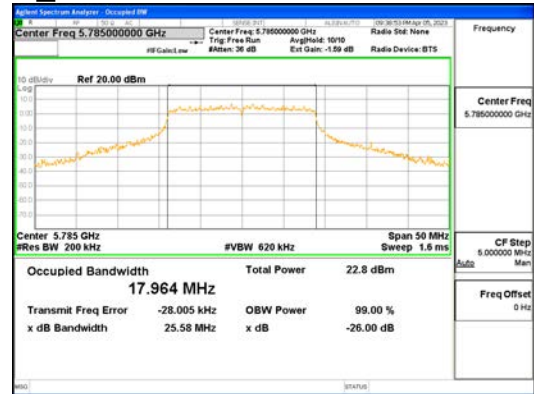

ANT1_802.11n_HT20_UNII 3