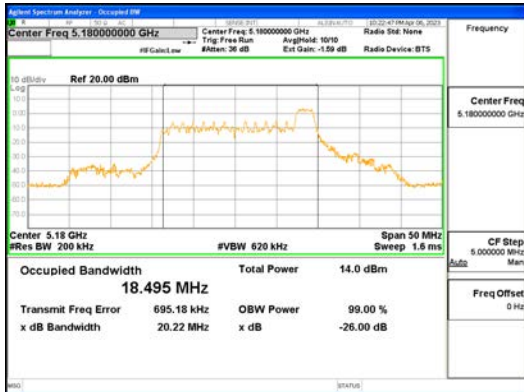

CTK Co., Ltd.
(Ho-dong), 113, Yejik-ro, Cheoin-gu,
Yongin-si, Gyeonggi-do, Korea
Tel: +82-31-339-9970
Fax: +82-31-624-9501

Report No.:
CTK-2023-00951
Page (85) / (659) Pages