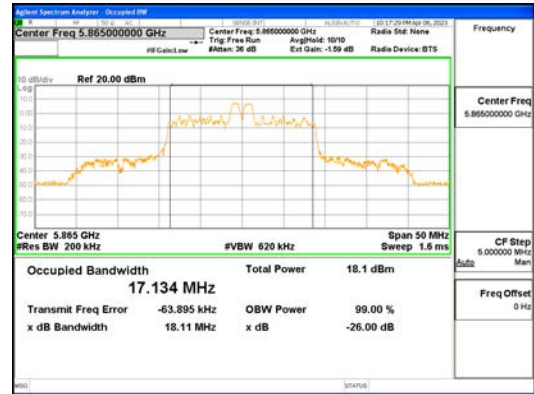

CTK Co., Ltd.
(Ho-dong), 113, Yejik-ro, Cheoin-gu,
Yongin-si, Gyeonggi-do, Korea
Tel: +82-31-339-9970
Fax: +82-31-624-9501

Report No.:
CTK-2023-00951
Page (81) / (659) Pages

ANT1_802.11ax_HE20_26T_Mid_UNI I 4