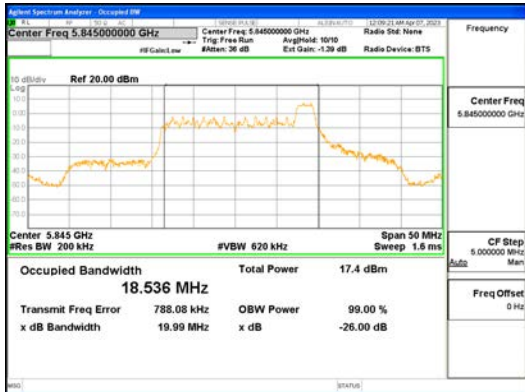

CTK Co., Ltd.
(Ho-dong), 113, Yejik-ro, Cheoin-gu,
Yongin-si, Gyeonggi-do, Korea
Tel: +82-31-339-9970
Fax: +82-31-624-9501

Report No.:
CTK-2023-00951
Page (84) / (659) Pages

ANTO_802.11ax_HE20_26T_High_UNI I 4