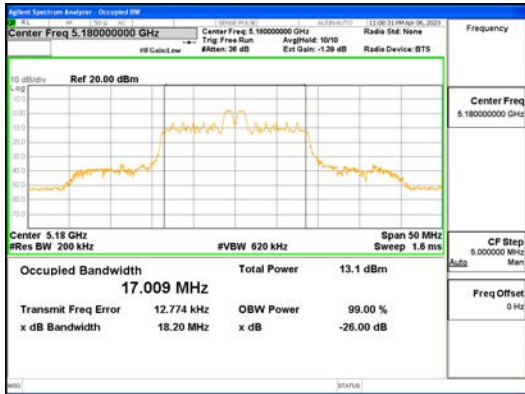

CTK Co., Ltd.
(Ho-dong), 113, Yejik-ro, Cheoin-gu,
Yongin-si, Gyeonggi-do, Korea
Tel: +82-31-339-9970
Fax: +82-31-624-9501

Report No.:
CTK-2023-00951
Page (76) / (659) Pages