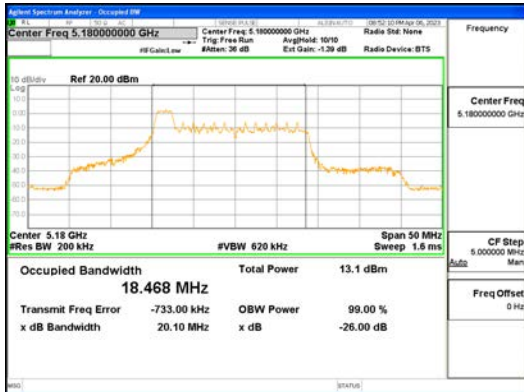

CTK Co., Ltd.
(Ho-dong), 113, Yejik-ro, Cheoin-gu,
Yongin-si, Gyeonggi-do, Korea
Tel: +82-31-339-9970
Fax: +82-31-624-9501

Report No.:
CTK-2023-00951
Page (70) / (659) Pages

ANTO_802.11ax_HE20_26T_Low_UNII 1