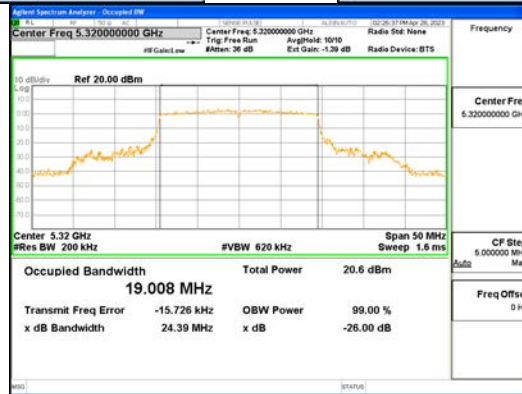

ANTO_802.11ax_HE20_242T_UNII 2A