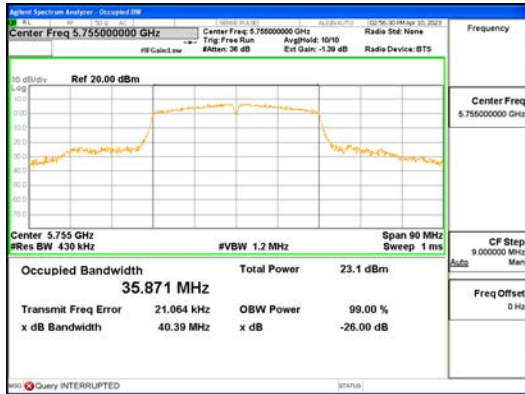

CTK Co., Ltd.
(Ho-dong), 113, Yejik-ro, Cheoin-gu,
Yongin-si, Gyeonggi-do, Korea
Tel: +82-31-339-9970
Fax: +82-31-624-9501

Report No.:
CTK-2023-00951
Page (99) / (659) Pages

ANTO_802.11ac_VHT40_UNII 3