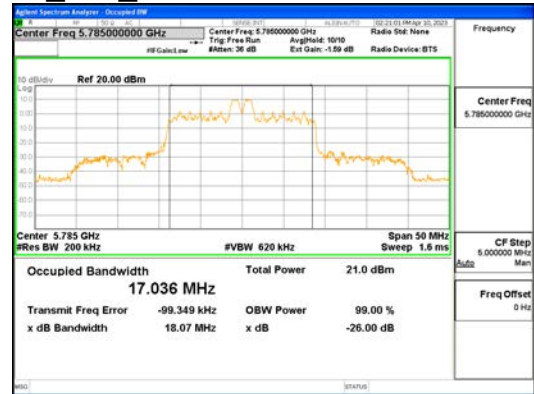

ANT1_802.11ax_HE20_26T_Mid_UNI I 3