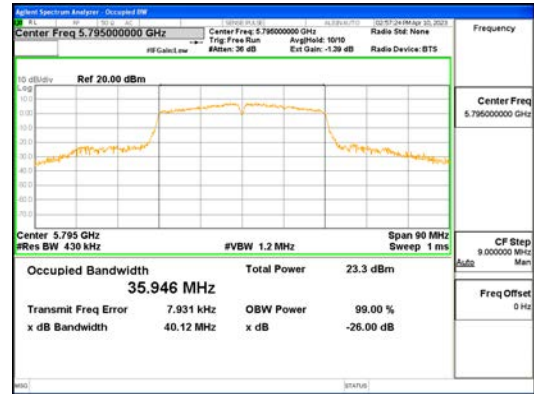

CTK Co., Ltd.
(Ho-dong), 113, Yejik-ro, Cheoin-gu,
Yongin-si, Gyeonggi-do, Korea
Tel: +82-31-339-9970
Fax: +82-31-624-9501

Report No.:
CTK-2023-00951
Page (99) / (659) Pages

ANTO_802.11ac_VHT40_UNII 3