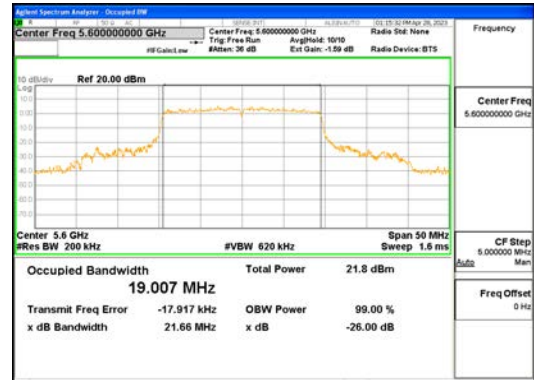

CTK Co., Ltd.
(Ho-dong), 113, Yejik-ro, Cheoin-gu,
Yongin-si, Gyeonggi-do, Korea
Tel: +82-31-339-9970
Fax: +82-31-624-9501

Report No.:
CTK-2023-00951
Page (92) / (659) Pages