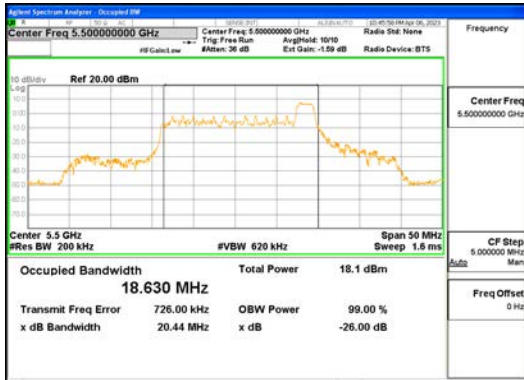

CTK Co., Ltd.
(Ho-dong), 113, Yejik-ro, Cheoin-gu,
Yongin-si, Gyeonggi-do, Korea
Tel: +82-31-339-9970
Fax: +82-31-624-9501

Report No.:
CTK-2023-00951
Page (86) / (659) Pages