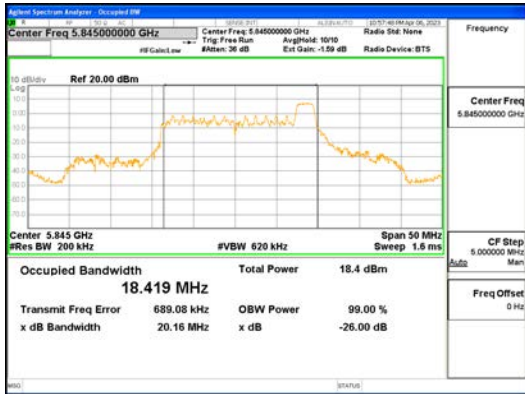

CTK Co., Ltd.
(Ho-dong), 113, Yejik-ro, Cheoin-gu,
Yongin-si, Gyeonggi-do, Korea
Tel: +82-31-339-9970
Fax: +82-31-624-9501

Report No.:
CTK-2023-00951
Page (87) / (659) Pages

ANT1_802.11ax_HE20_26T_High_UNI I 4