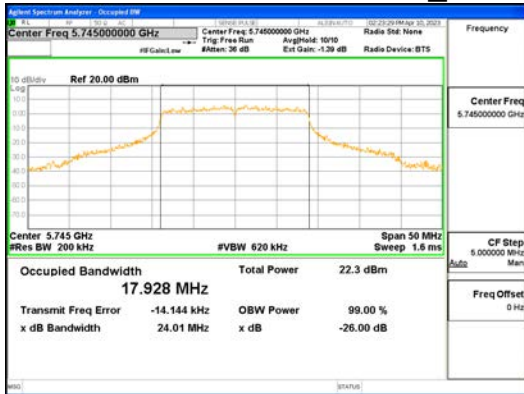

Report No.:  
 CTK-2023-00951  
 Page (65) / (659) Pages

**ANTO\_802.11ac\_VHT20\_UNII 2C**

**ANTO\_802.11ac\_VHT20\_UNII 3**

**CTK Co., Ltd.**  
 (Ho-dong), 113, Yejik-ro, Cheoin-gu,  
 Yongin-si, Gyeonggi-do, Korea  
 Tel: +82-31-339-9970  
 Fax: +82-31-624-9501