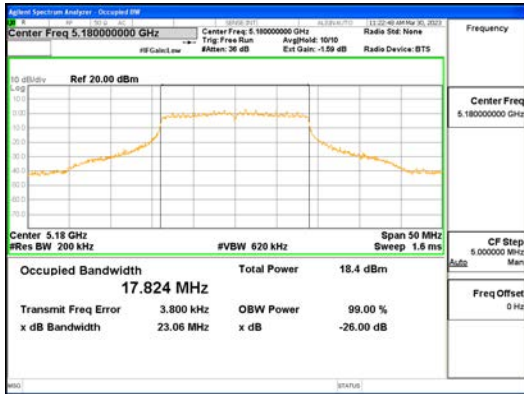

**CTK Co., Ltd.**  
 (Ho-dong), 113, Yejik-ro, Cheoin-gu,  
 Yongin-si, Gyeonggi-do, Korea  
 Tel: +82-31-339-9970  
 Fax: +82-31-624-9501

Report No.:  
 CTK-2023-00951  
 Page (61) / (659) Pages

**ANT1\_802.11n\_HT20\_UNII 1**