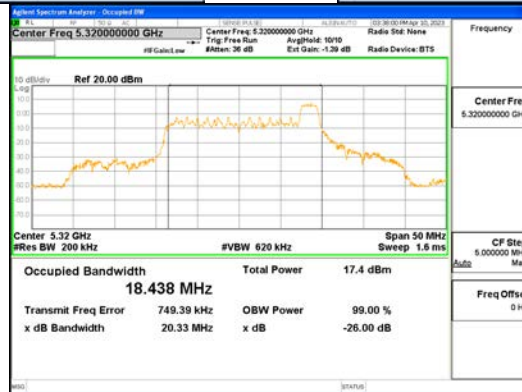

ANTO_802.11ax_HE20_26T_High_UNI 1

ANTO_802.11ax_HE20_26T_High_UNI 2A