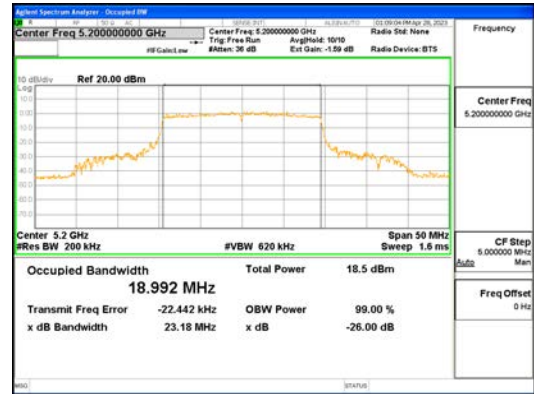

CTK Co., Ltd.
(Ho-dong), 113, Yejik-ro, Cheoin-gu,
Yongin-si, Gyeonggi-do, Korea
Tel: +82-31-339-9970
Fax: +82-31-624-9501

Report No.:
CTK-2023-00951
Page (91) / (659) Pages

ANT1_802.11ax_HE20_242T_UNII 1