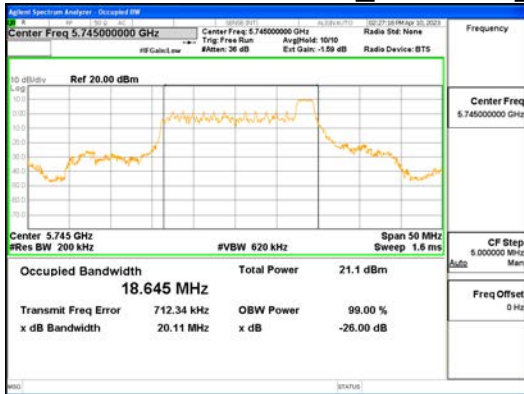

ANT1_802.11ax_HE20_26T_High_UNI I 2C

ANT1_802.11ax_HE20_26T_High_UNI I 3