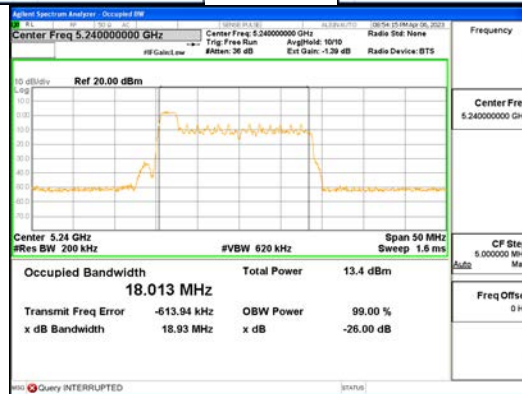

CTK Co., Ltd.
(Ho-dong), 113, Yejik-ro, Cheoin-gu,
Yongin-si, Gyeonggi-do, Korea
Tel: +82-31-339-9970
Fax: +82-31-624-9501

Report No.:
CTK-2023-00951
Page (70) / (659) Pages

ANTO_802.11ax_HE20_26T_Low_UNII 1