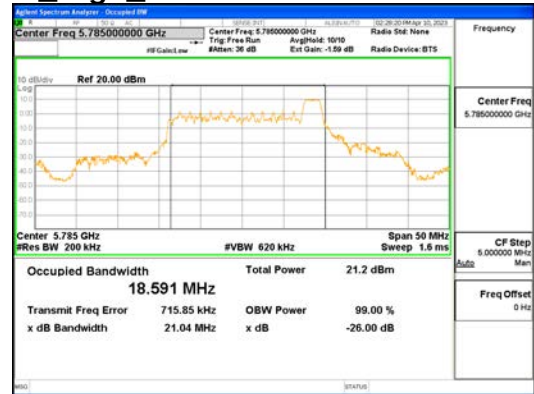

ANT1_802.11ax_HE20_26T_High_UNI I 2C

ANT1_802.11ax_HE20_26T_High_UNI I 3