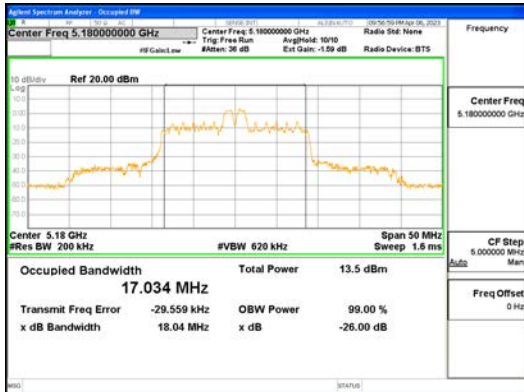

CTK Co., Ltd.
(Ho-dong), 113, Yejik-ro, Cheoin-gu,
Yongin-si, Gyeonggi-do, Korea
Tel: +82-31-339-9970
Fax: +82-31-624-9501

Report No.:
CTK-2023-00951
Page (79) / (659) Pages

ANT1_802.11ax_HE20_26T_Mid_UNI1 1