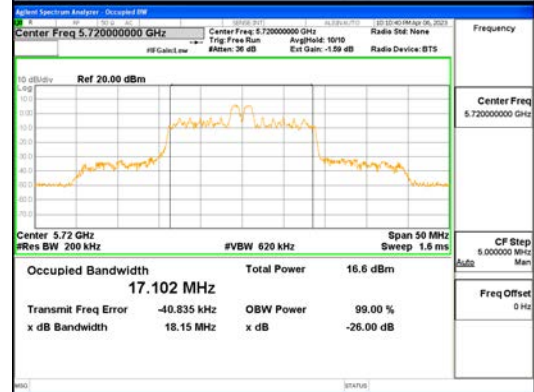

CTK Co., Ltd.
(Ho-dong), 113, Yejik-ro, Cheoin-gu,
Yongin-si, Gyeonggi-do, Korea
Tel: +82-31-339-9970
Fax: +82-31-624-9501

Report No.:
CTK-2023-00951
Page (80) / (659) Pages

ANT1_802.11ax_HE20_26T_Mid_UNI I 2C