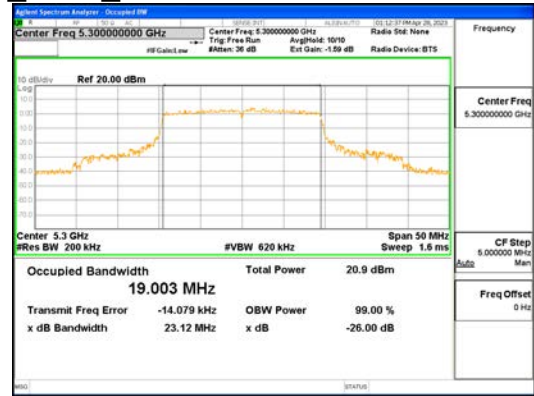

ANT1_802.11ax_HE20_242T_UNII 2A