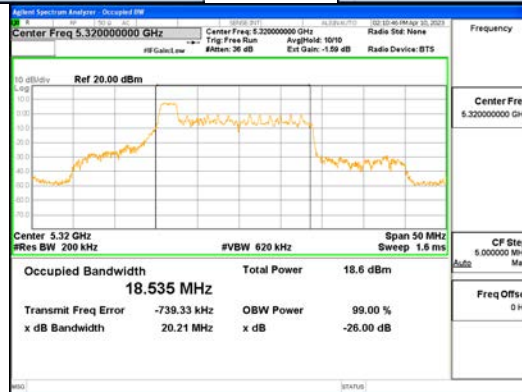

ANT1_802.11ax_HE20_26T_Low_UNII 2A