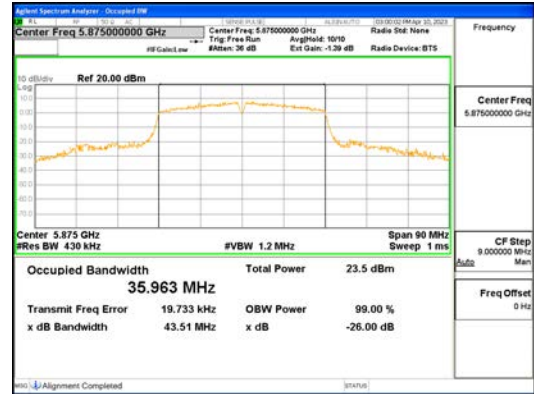

ANTO_802.11ac_VHT40_UNII 4