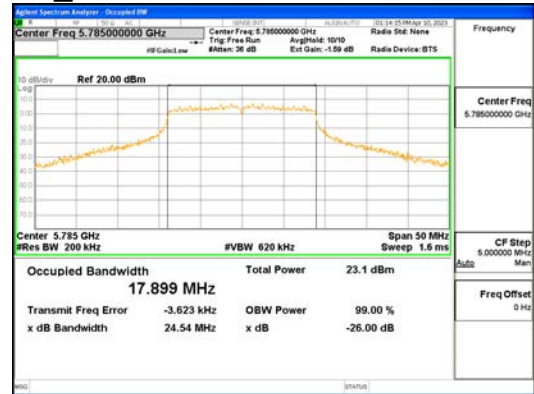

ANT1_802.11ac_VHT20_UNII 2C

ANT1_802.11ac_VHT20_UNII 3