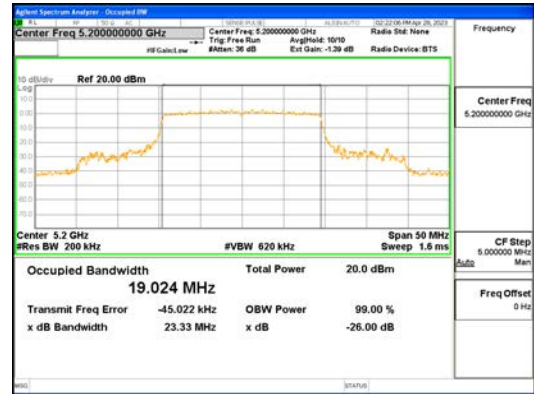

CTK Co., Ltd.
(Ho-dong), 113, Yejik-ro, Cheoin-gu,
Yongin-si, Gyeonggi-do, Korea
Tel: +82-31-339-9970
Fax: +82-31-624-9501

Report No.:
CTK-2023-00951
Page (88) / (659) Pages

ANTO_802.11ax_HE20_242T_UNII 1