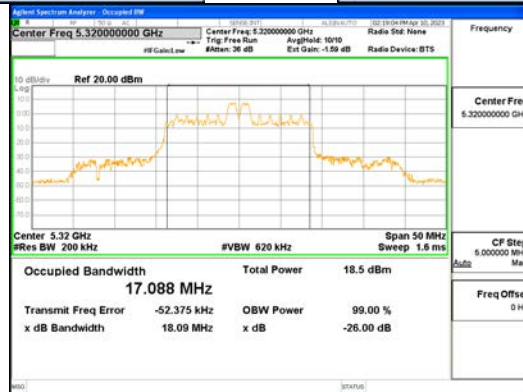

ANT1_802.11ax_HE20_26T_Mid_UNI1 2A