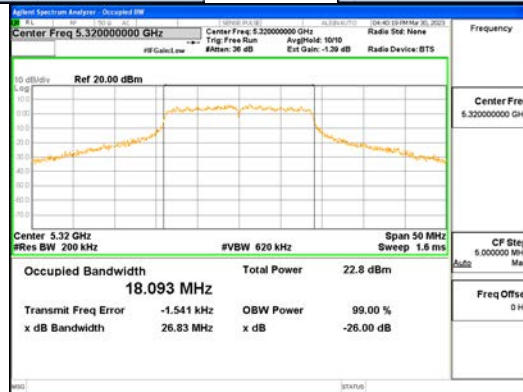

ANTO_802.11ac_VHT20_UNII 1

ANTO_802.11ac_VHT20_UNII 2A