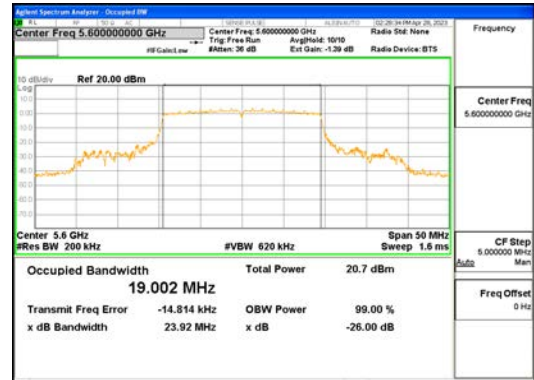

CTK Co., Ltd.
(Ho-dong), 113, Yejik-ro, Cheoin-gu,
Yongin-si, Gyeonggi-do, Korea
Tel: +82-31-339-9970
Fax: +82-31-624-9501

Report No.:
CTK-2023-00951
Page (89) / (659) Pages