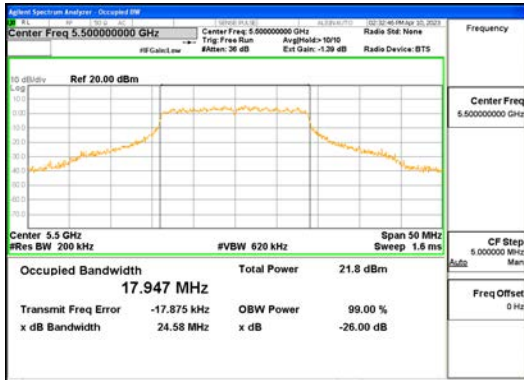

CTK Co., Ltd.
(Ho-dong), 113, Yejik-ro, Cheoin-gu,
Yongin-si, Gyeonggi-do, Korea
Tel: +82-31-339-9970
Fax: +82-31-624-9501

Report No.:
CTK-2023-00951
Page (65) / (659) Pages