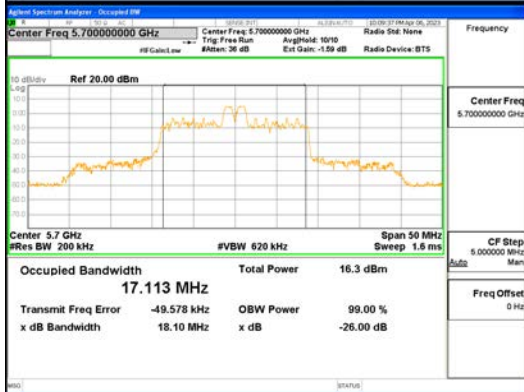

CTK Co., Ltd.
(Ho-dong), 113, Yejik-ro, Cheoin-gu,
Yongin-si, Gyeonggi-do, Korea
Tel: +82-31-339-9970
Fax: +82-31-624-9501

Report No.:
CTK-2023-00951
Page (80) / (659) Pages

ANT1_802.11ax_HE20_26T_Mid_UNI I 2C