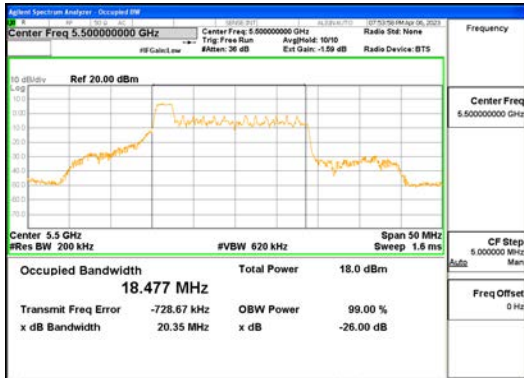

CTK Co., Ltd.
(Ho-dong), 113, Yejik-ro, Cheoin-gu,
Yongin-si, Gyeonggi-do, Korea
Tel: +82-31-339-9970
Fax: +82-31-624-9501

Report No.:
CTK-2023-00951
Page (74) / (659) Pages