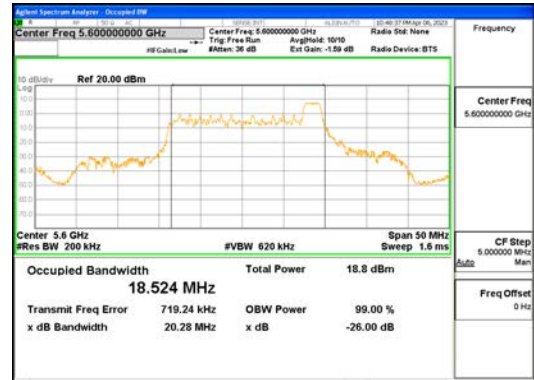

CTK Co., Ltd.
(Ho-dong), 113, Yejik-ro, Cheoin-gu,
Yongin-si, Gyeonggi-do, Korea
Tel: +82-31-339-9970
Fax: +82-31-624-9501

Report No.:
CTK-2023-00951
Page (86) / (659) Pages