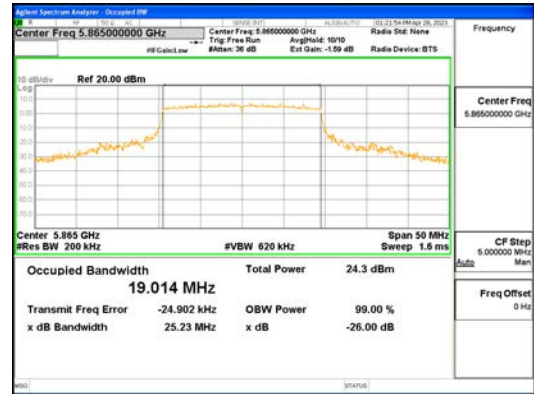

Report No.:  
 CTK-2023-00951  
 Page (92) / (659) Pages

**ANT1\_802.11ax\_HE20\_242T\_UNII 2C**

**ANT1\_802.11ax\_HE20\_242T\_UNII 3**

ANT1\_802.11ax\_HE20\_242T\_UNII 4

**CTK Co., Ltd.**  
 (Ho-dong), 113, Yejik-ro, Cheoin-gu,  
 Yongin-si, Gyeonggi-do, Korea  
 Tel: +82-31-339-9970  
 Fax: +82-31-624-9501