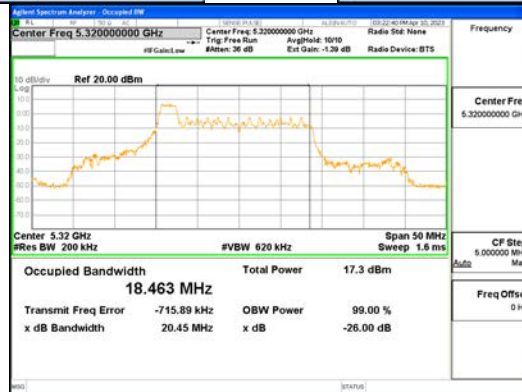

ANTO_802.11ax_HE20_26T_Low_UNII 2A