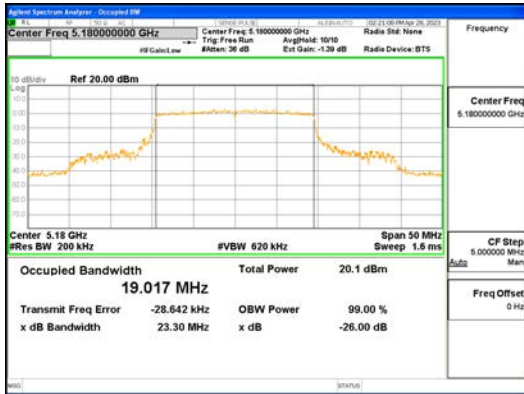

CTK Co., Ltd.
(Ho-dong), 113, Yejik-ro, Cheoin-gu,
Yongin-si, Gyeonggi-do, Korea
Tel: +82-31-339-9970
Fax: +82-31-624-9501

Report No.:
CTK-2023-00951
Page (88) / (659) Pages

ANTO_802.11ax_HE20_242T_UNII 1