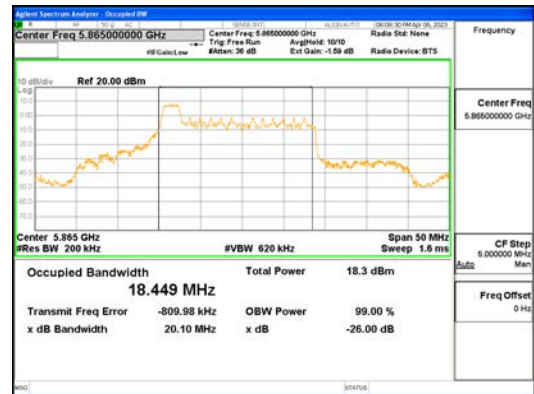

CTK Co., Ltd.
(Ho-dong), 113, Yejik-ro, Cheoin-gu,
Yongin-si, Gyeonggi-do, Korea
Tel: +82-31-339-9970
Fax: +82-31-624-9501

Report No.:
CTK-2023-00951
Page (75) / (659) Pages

ANT1_802.11ax_HE20_26T_Low_UNI I 4