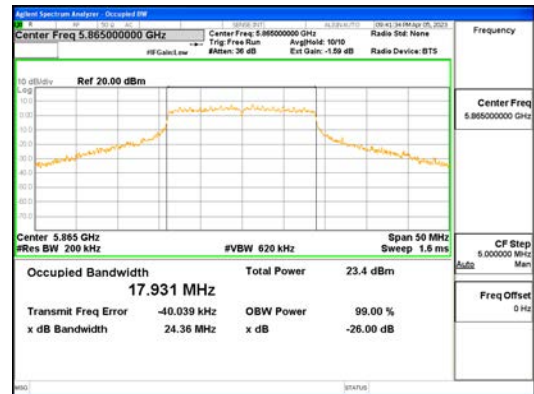

ANT1\_802.11n\_HT20\_UNII 2C

ANT1\_802.11n\_HT20\_UNII 3

**CTK Co., Ltd.**  
 (Ho-dong), 113, Yejik-ro, Cheoin-gu,  
 Yongin-si, Gyeonggi-do, Korea  
 Tel: +82-31-339-9970  
 Fax: +82-31-624-9501

Report No.:  
 CTK-2023-00951  
 Page (63) / (659) Pages