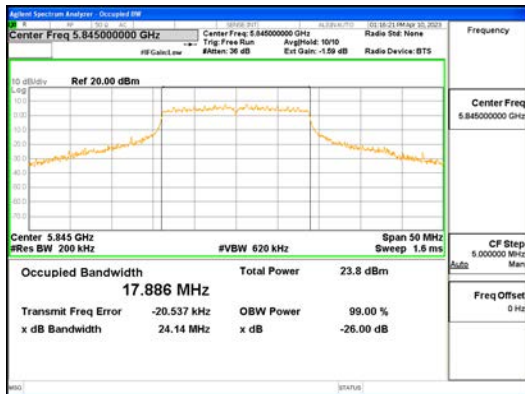

CTK Co., Ltd.
(Ho-dong), 113, Yejik-ro, Cheoin-gu,
Yongin-si, Gyeonggi-do, Korea
Tel: +82-31-339-9970
Fax: +82-31-624-9501

Report No.:
CTK-2023-00951
Page (69) / (659) Pages

ANT1_802.11ac_VHT20_UNII 4