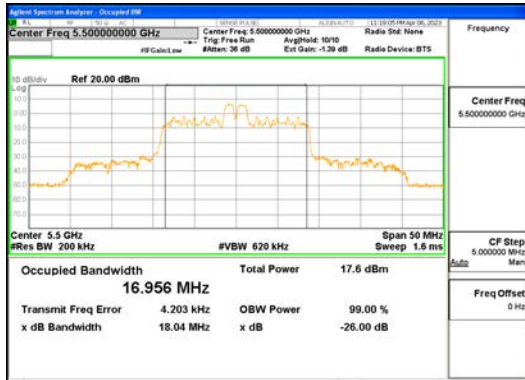

CTK Co., Ltd.
(Ho-dong), 113, Yejik-ro, Cheoin-gu,
Yongin-si, Gyeonggi-do, Korea
Tel: +82-31-339-9970
Fax: +82-31-624-9501

Report No.:
CTK-2023-00951
Page (77) / (659) Pages

ANTO_802.11ax_HE20_26T_Mid_UNII 2C