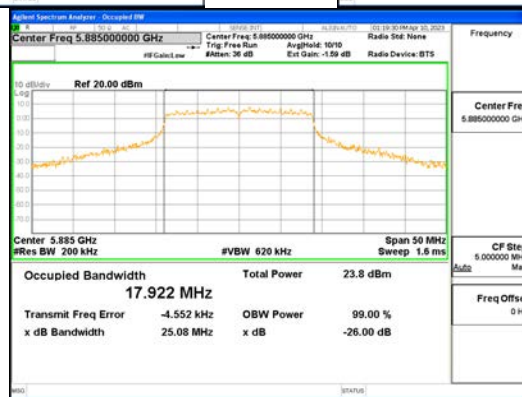

CTK Co., Ltd.
(Ho-dong), 113, Yejik-ro, Cheoin-gu,
Yongin-si, Gyeonggi-do, Korea
Tel: +82-31-339-9970
Fax: +82-31-624-9501

Report No.:
CTK-2023-00951
Page (69) / (659) Pages

ANT1_802.11ac_VHT20_UNII 4