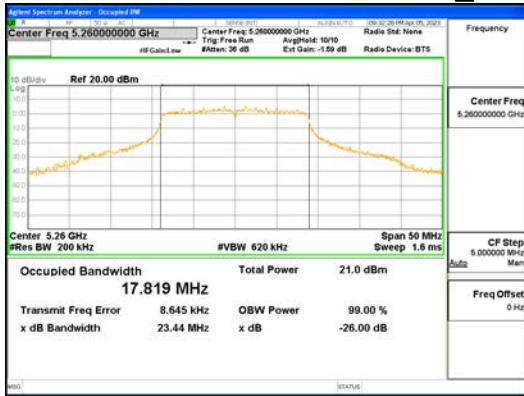

**CTK Co., Ltd.**  
 (Ho-dong), 113, Yejik-ro, Cheoin-gu,  
 Yongin-si, Gyeonggi-do, Korea  
 Tel: +82-31-339-9970  
 Fax: +82-31-624-9501

Report No.:  
 CTK-2023-00951  
 Page (61) / (659) Pages

**ANT1\_802.11n\_HT20\_UNII 1**