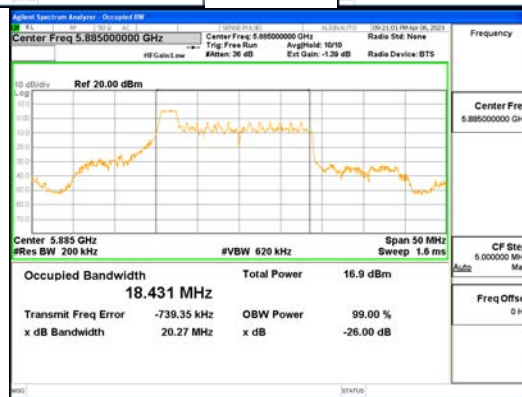

CTK Co., Ltd.
(Ho-dong), 113, Yejik-ro, Cheoin-gu,
Yongin-si, Gyeonggi-do, Korea
Tel: +82-31-339-9970
Fax: +82-31-624-9501

Report No.:
CTK-2023-00951
Page (72) / (659) Pages

ANTO_802.11ax_HE20_26T_Low_UNI I 4