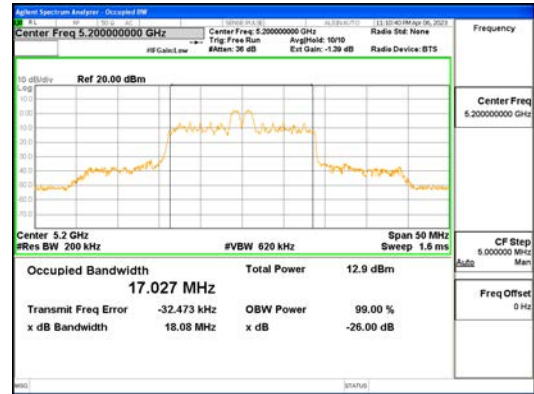

CTK Co., Ltd.
(Ho-dong), 113, Yejik-ro, Cheoin-gu,
Yongin-si, Gyeonggi-do, Korea
Tel: +82-31-339-9970
Fax: +82-31-624-9501

Report No.:
CTK-2023-00951
Page (76) / (659) Pages