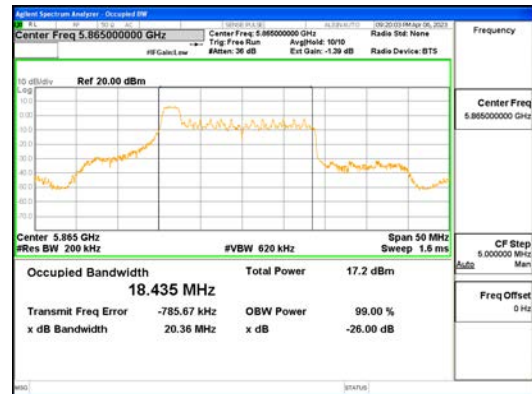

CTK Co., Ltd.
(Ho-dong), 113, Yejik-ro, Cheoin-gu,
Yongin-si, Gyeonggi-do, Korea
Tel: +82-31-339-9970
Fax: +82-31-624-9501

Report No.:
CTK-2023-00951
Page (72) / (659) Pages

ANTO_802.11ax_HE20_26T_Low_UNI I 4