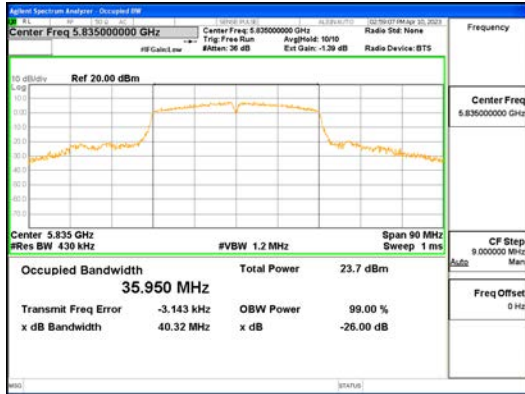

ANTO_802.11ac_VHT40_UNII 4