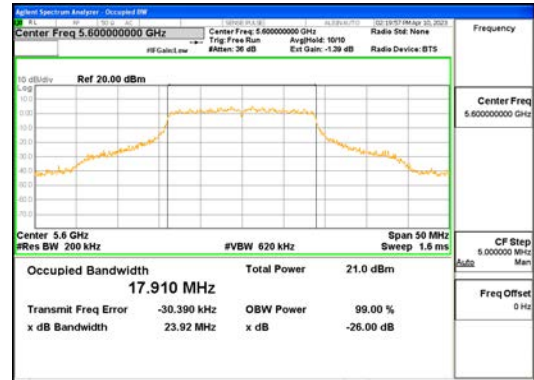

CTK Co., Ltd.
(Ho-dong), 113, Yejik-ro, Cheoin-gu,
Yongin-si, Gyeonggi-do, Korea
Tel: +82-31-339-9970
Fax: +82-31-624-9501

Report No.:
CTK-2023-00951
Page (65) / (659) Pages