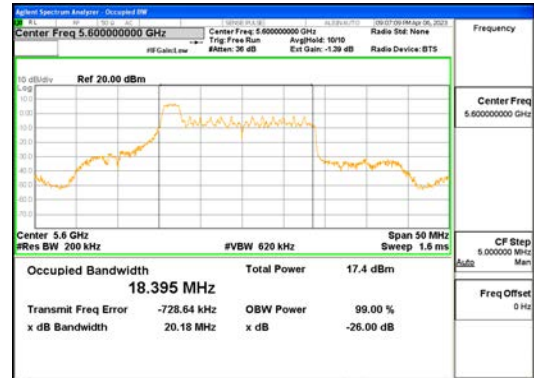

CTK Co., Ltd.
(Ho-dong), 113, Yejik-ro, Cheoin-gu,
Yongin-si, Gyeonggi-do, Korea
Tel: +82-31-339-9970
Fax: +82-31-624-9501

Report No.:
CTK-2023-00951
Page (71) / (659) Pages