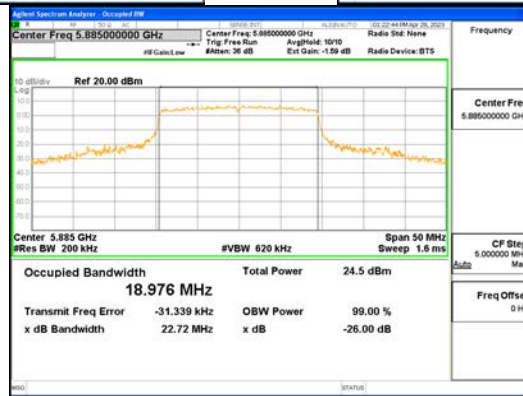

Report No.:  
 CTK-2023-00951  
 Page (92) / (659) Pages

**ANT1\_802.11ax\_HE20\_242T\_UNII 2C**

**ANT1\_802.11ax\_HE20\_242T\_UNII 3**

ANT1\_802.11ax\_HE20\_242T\_UNII 4

**CTK Co., Ltd.**  
 (Ho-dong), 113, Yejik-ro, Cheoin-gu,  
 Yongin-si, Gyeonggi-do, Korea  
 Tel: +82-31-339-9970  
 Fax: +82-31-624-9501