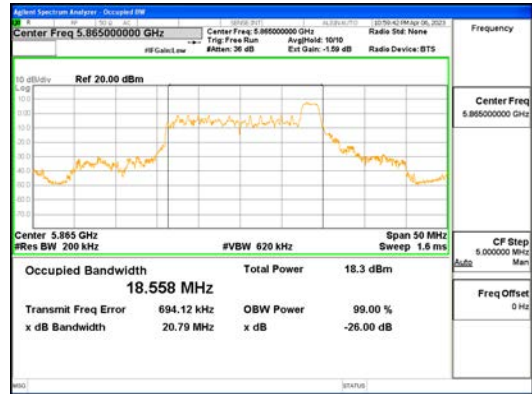

CTK Co., Ltd.
(Ho-dong), 113, Yejik-ro, Cheoin-gu,
Yongin-si, Gyeonggi-do, Korea
Tel: +82-31-339-9970
Fax: +82-31-624-9501

Report No.:
CTK-2023-00951
Page (87) / (659) Pages

ANT1_802.11ax_HE20_26T_High_UNI I 4