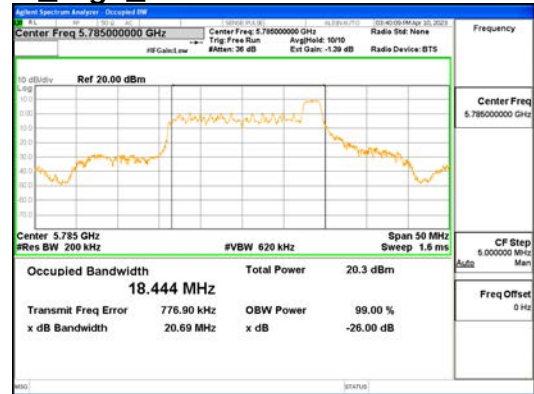

ANTO_802.11ax_HE20_26T_High_UNI I 2C

ANTO_802.11ax_HE20_26T_High_UNI I 3