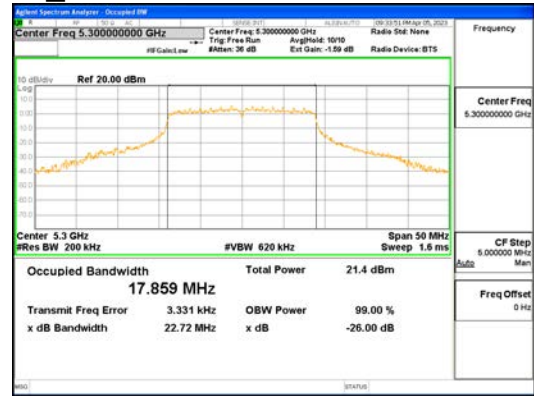

**CTK Co., Ltd.**  
 (Ho-dong), 113, Yejik-ro, Cheoin-gu,  
 Yongin-si, Gyeonggi-do, Korea  
 Tel: +82-31-339-9970  
 Fax: +82-31-624-9501

Report No.:  
 CTK-2023-00951  
 Page (61) / (659) Pages

**ANT1\_802.11n\_HT20\_UNII 1**