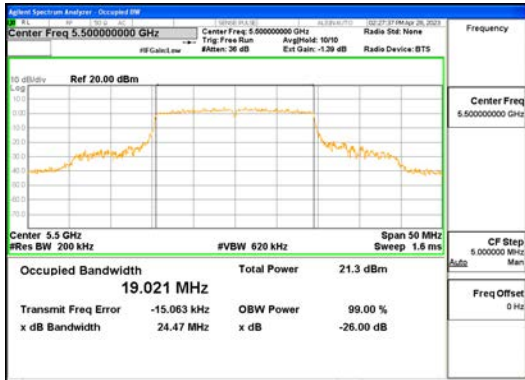

CTK Co., Ltd.
(Ho-dong), 113, Yejik-ro, Cheoin-gu,
Yongin-si, Gyeonggi-do, Korea
Tel: +82-31-339-9970
Fax: +82-31-624-9501

Report No.:
CTK-2023-00951
Page (89) / (659) Pages