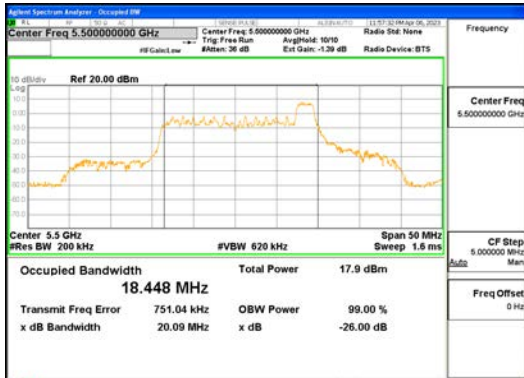

CTK Co., Ltd.
(Ho-dong), 113, Yejik-ro, Cheoin-gu,
Yongin-si, Gyeonggi-do, Korea
Tel: +82-31-339-9970
Fax: +82-31-624-9501

Report No.:
CTK-2023-00951
Page (83) / (659) Pages