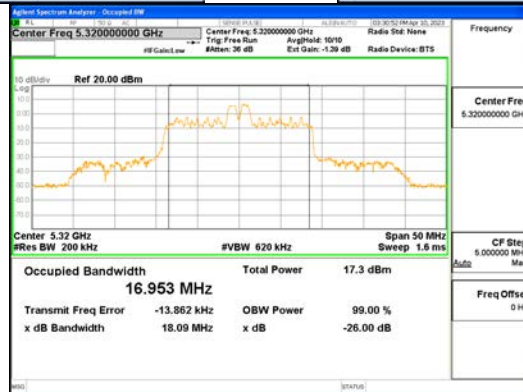

ANTO_802.11ax_HE20_26T_Mid_UNII 1

ANTO_802.11ax_HE20_26T_Mid_UNII 2A