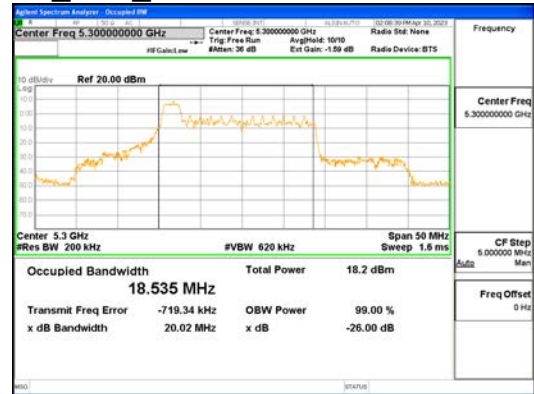

ANT1_802.11ax_HE20_26T_Low_UNII 2A