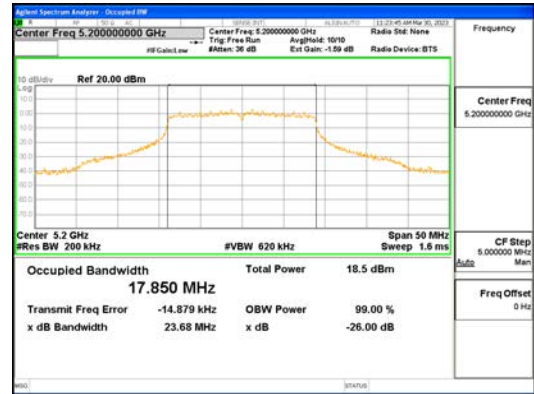

**CTK Co., Ltd.**  
 (Ho-dong), 113, Yejik-ro, Cheoin-gu,  
 Yongin-si, Gyeonggi-do, Korea  
 Tel: +82-31-339-9970  
 Fax: +82-31-624-9501

Report No.:  
 CTK-2023-00951  
 Page (61) / (659) Pages

**ANT1\_802.11n\_HT20\_UNII 1**