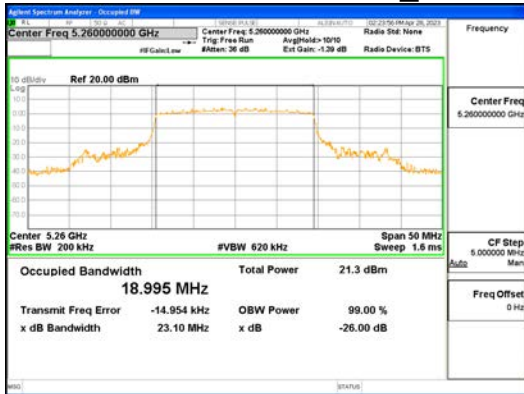

ANTO_802.11ax_HE20_242T_UNII 2A