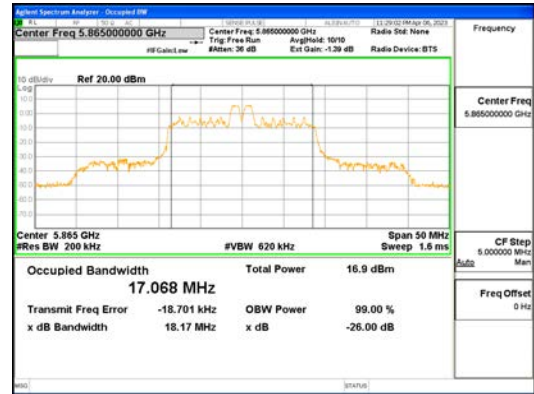

CTK Co., Ltd.
(Ho-dong), 113, Yejik-ro, Cheoin-gu,
Yongin-si, Gyeonggi-do, Korea
Tel: +82-31-339-9970
Fax: +82-31-624-9501

Report No.:
CTK-2023-00951
Page (78) / (659) Pages

ANTO_802.11ax_HE20_26T_Mid_UNI I 4