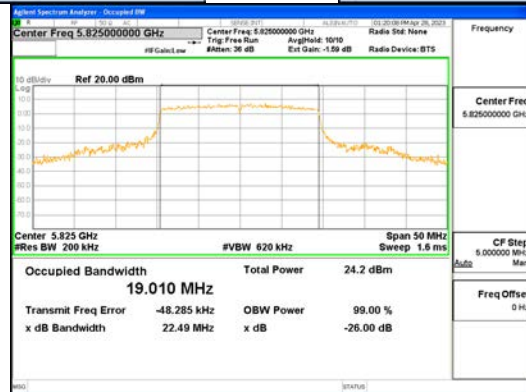

ANT1_802.11ax_HE20_242T_UNII 2C

ANT1_802.11ax_HE20_242T_UNII 3