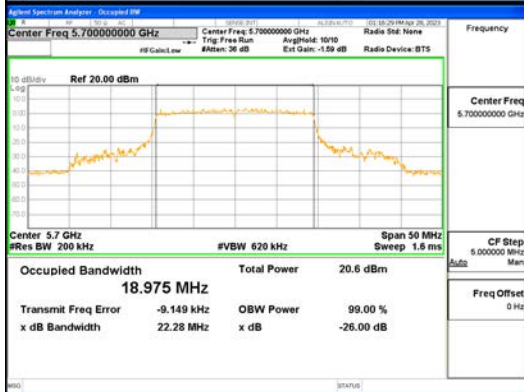

CTK Co., Ltd.
(Ho-dong), 113, Yejik-ro, Cheoin-gu,
Yongin-si, Gyeonggi-do, Korea
Tel: +82-31-339-9970
Fax: +82-31-624-9501

Report No.:
CTK-2023-00951
Page (92) / (659) Pages