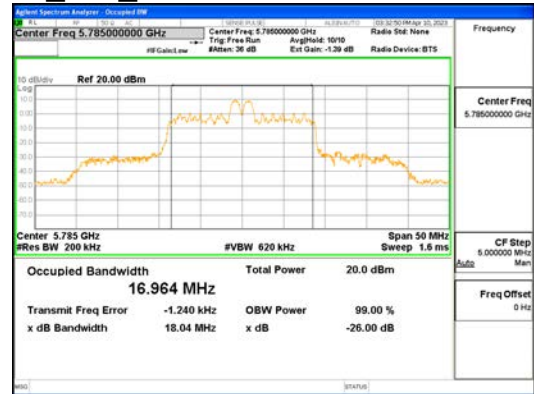

ANTO_802.11ax_HE20_26T_Mid_UNII 3