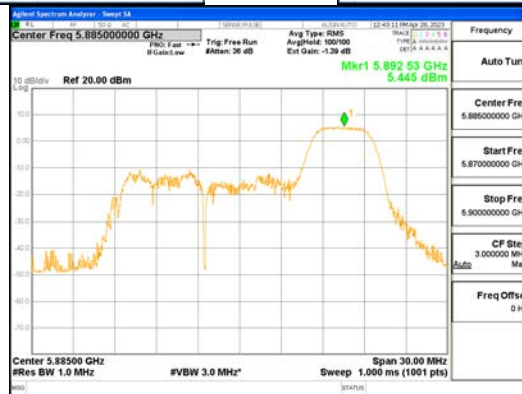

ANTO_802.11ax_HE20_52T_High_UNI I 4