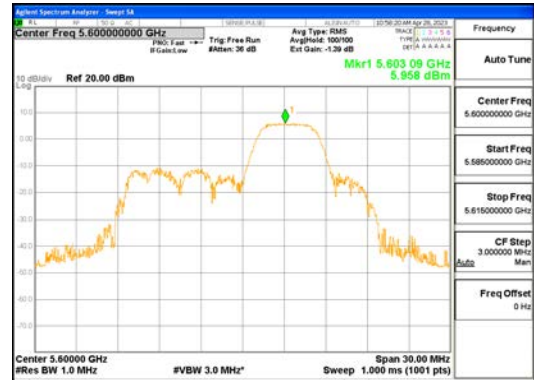

ANTO_802.11ax_HE20_52T_Mid_UNI I 2C

ANTO_802.11ax_HE20_52T_Mid_UNI I 3