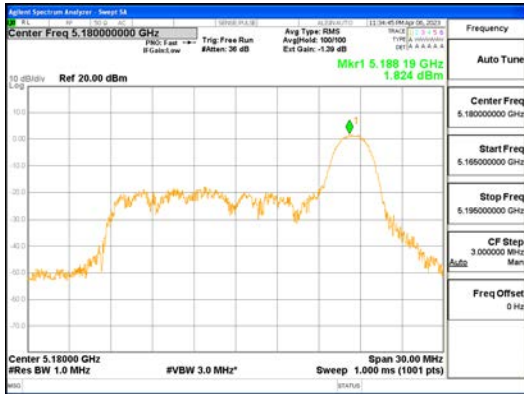

Report No.:
 CTK-2023-00951
 Page (288) / (659) Pages

ANT1_802.11ax_HE20_26T_Mid_UNI I 4

ANTO_802.11ax_HE20_26T_High_UNI I 1

ANTO_802.11ax_HE20_26T_High_UNI I 2A

ANTO_802.11ax_HE20_26T_High_UNII 2C

ANTO_802.11ax_HE20_26T_High_UNII 3