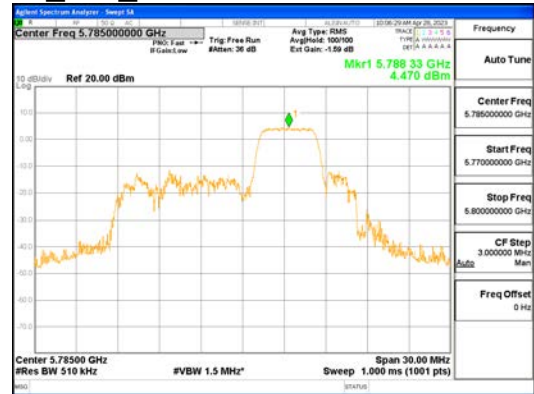

ANT1_802.11ax_HE20_52T_Mid_UNI I 2C

ANT1_802.11ax_HE20_52T_Mid_UNI I 3