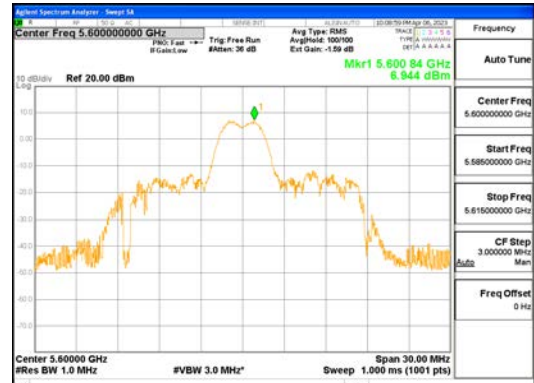

ANT1_802.11ax_HE20_26T_Mid_UNI I 2C