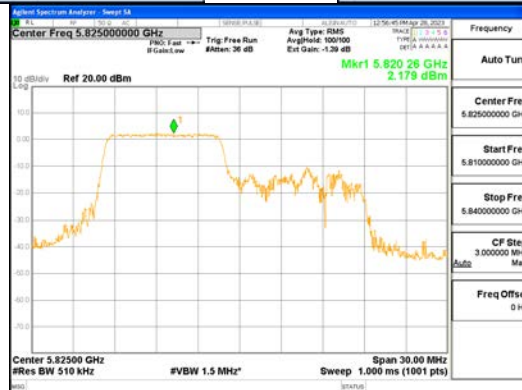

ANTO_802.11ax_HE20_106T_Low_UNII 2C

ANTO_802.11ax_HE20_106T_Low_UNII 3