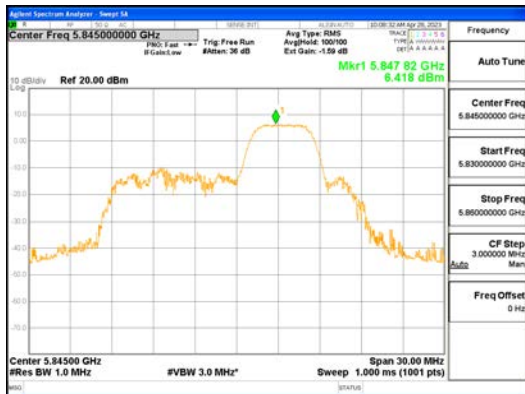

CTK Co., Ltd.
(Ho-dong), 113, Yejik-ro, Cheoin-gu,
Yongin-si, Gyeonggi-do, Korea
Tel: +82-31-339-9970
Fax: +82-31-624-9501

Report No.:
CTK-2023-00951
Page (306) / (659) Pages

ANT1_802.11ax_HE20_52T_Mid_UNI I 4