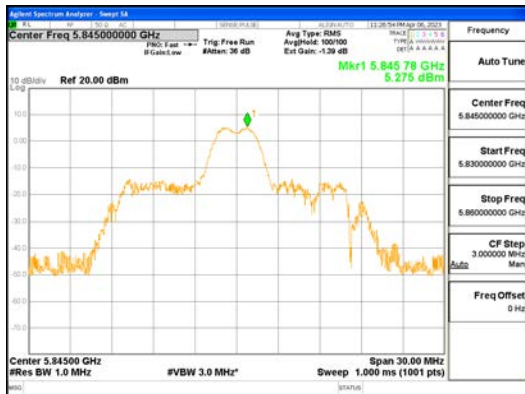

Report No.:
 CTK-2023-00951
 Page (283) / (659) Pages

ANTO_802.11ax_HE20_26T_Mid_UNII 1

ANTO_802.11ax_HE20_26T_Mid_UNII 2A

ANTO_802.11ax_HE20_26T_Mid_UNII 2C

ANTO_802.11ax_HE20_26T_Mid_UNII 3

ANTO_802.11ax_HE20_26T_Mid_UNI I 4