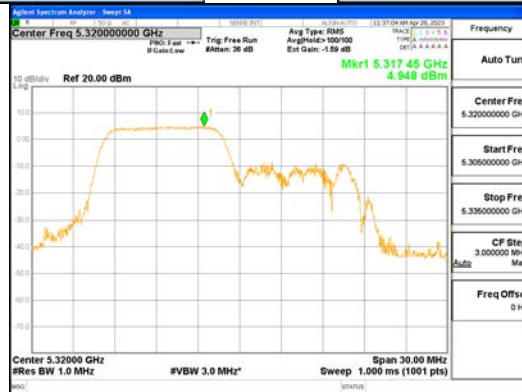

Report No.:
 CTK-2023-00951
 Page (314) / (659) Pages

ANTO_802.11ax_HE20_106T_Low_UNII 2C

ANTO_802.11ax_HE20_106T_Low_UNII 3

ANTO_802.11ax_HE20_106T_Low_UNII 4

ANT1_802.11ax_HE20_106T_Low_UNII 1

ANT1_802.11ax_HE20_106T_Low_UNII 2A