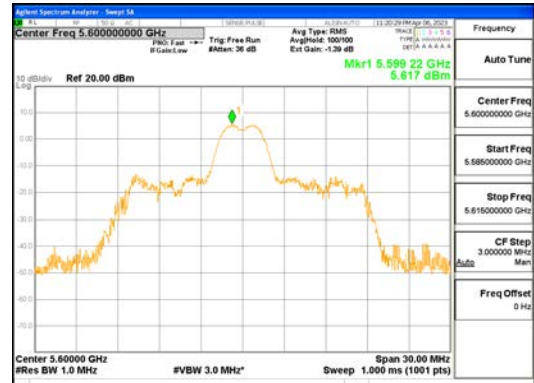

ANTO_802.11ax_HE20_26T_Mid_UNII 2C

ANTO_802.11ax_HE20_26T_Mid_UNII 3