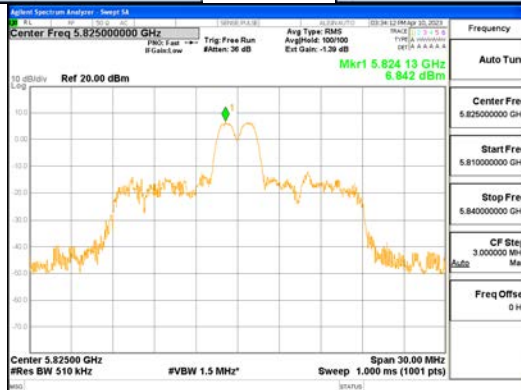

Report No.:
 CTK-2023-00951
 Page (283) / (659) Pages

ANTO_802.11ax_HE20_26T_Mid_UNII 1

ANTO_802.11ax_HE20_26T_Mid_UNII 2A

ANTO_802.11ax_HE20_26T_Mid_UNII 2C

ANTO_802.11ax_HE20_26T_Mid_UNII 3

ANTO_802.11ax_HE20_26T_Mid_UNI I 4