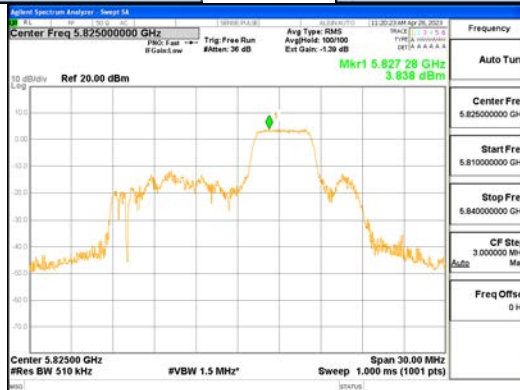

ANTO_802.11ax_HE20_52T_Mid_UNI I 2C

ANTO_802.11ax_HE20_52T_Mid_UNI I 3