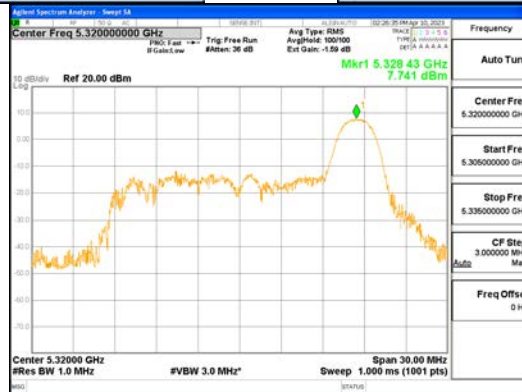

ANT1_802.11ax_HE20_26T_High_UNII 2A