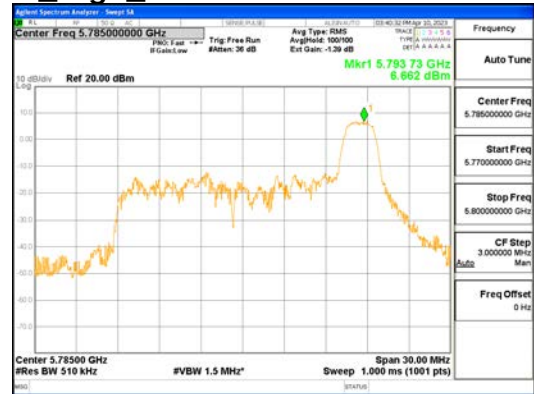

Report No.:
 CTK-2023-00951
 Page (288) / (659) Pages

ANT1_802.11ax_HE20_26T_Mid_UNI I 4

ANTO_802.11ax_HE20_26T_High_UNI I 1

ANTO_802.11ax_HE20_26T_High_UNI I 2A

ANTO_802.11ax_HE20_26T_High_UNII 2C

ANTO_802.11ax_HE20_26T_High_UNII 3