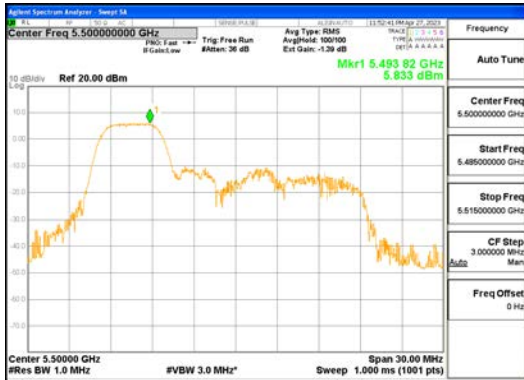

ANTO_802.11ax_HE20_52T_Low_UNII 2C

ANTO_802.11ax_HE20_52T_Low_UNII 3