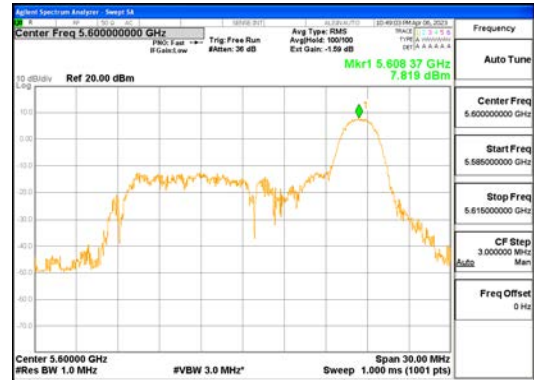

ANT1_802.11ax_HE20_26T_High_UNII 1

ANT1_802.11ax_HE20_26T_High_UNII 2A

CTK Co., Ltd.
 (Ho-dong), 113, Yejik-ro, Cheoin-gu,
 Yongin-si, Gyeonggi-do, Korea
 Tel: +82-31-339-9970
 Fax: +82-31-624-9501

Report No.:
 CTK-2023-00951
 Page (293) / (659) Pages