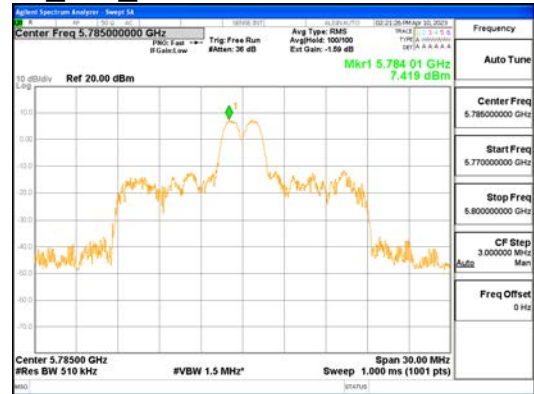

ANT1_802.11ax_HE20_26T_Mid_UNI I 3