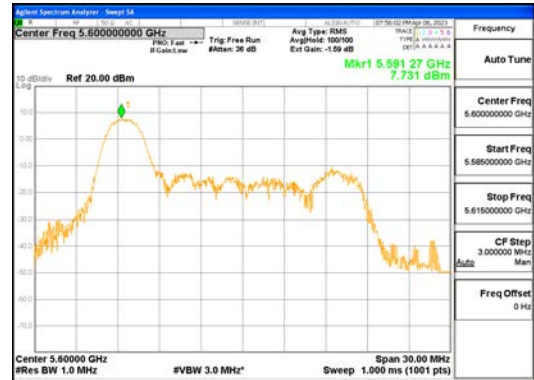

CTK Co., Ltd.
(Ho-dong), 113, Yejik-ro, Cheoin-gu,
Yongin-si, Gyeonggi-do, Korea
Tel: +82-31-339-9970
Fax: +82-31-624-9501

Report No.:
CTK-2023-00951
Page (281) / (659) Pages