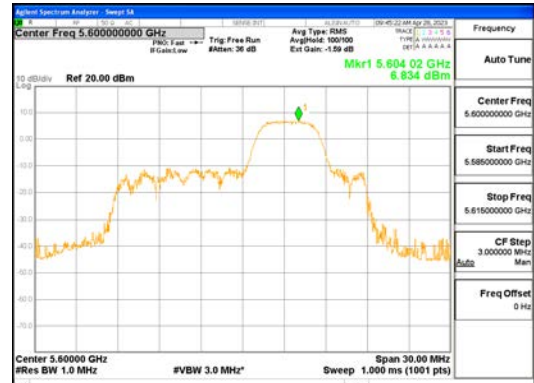

CTK Co., Ltd.
(Ho-dong), 113, Yejik-ro, Cheoin-gu,
Yongin-si, Gyeonggi-do, Korea
Tel: +82-31-339-9970
Fax: +82-31-624-9501

Report No.:
CTK-2023-00951
Page (305) / (659) Pages