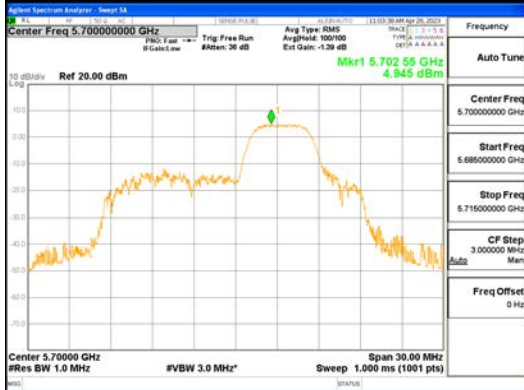

ANTO_802.11ax_HE20_52T_Mid_UNI I 2C

ANTO_802.11ax_HE20_52T_Mid_UNI I 3