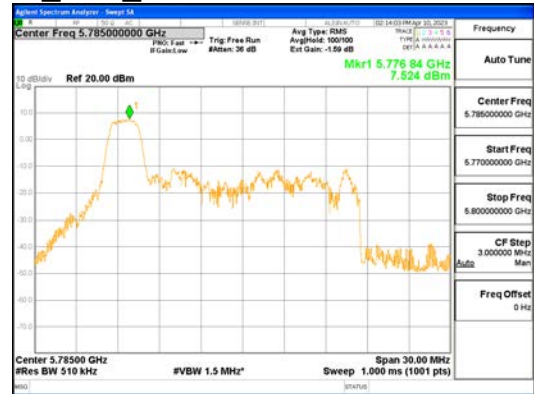

ANT1_802.11ax_HE20_26T_Low_UNII 2C

ANT1_802.11ax_HE20_26T_Low_UNII 3