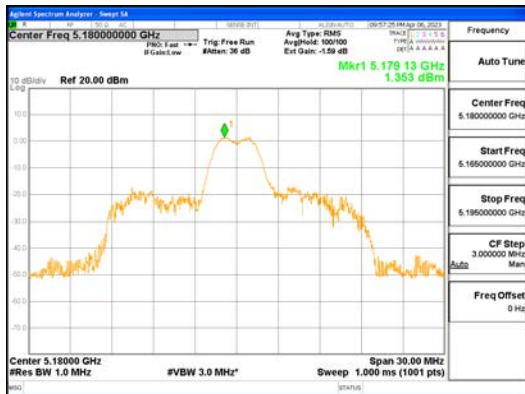

Report No.:
 CTK-2023-00951
 Page (283) / (659) Pages

ANTO_802.11ax_HE20_26T_Mid_UNII 1

ANTO_802.11ax_HE20_26T_Mid_UNII 2A

ANTO_802.11ax_HE20_26T_Mid_UNII 2C

ANTO_802.11ax_HE20_26T_Mid_UNII 3

ANTO_802.11ax_HE20_26T_Mid_UNI I 4