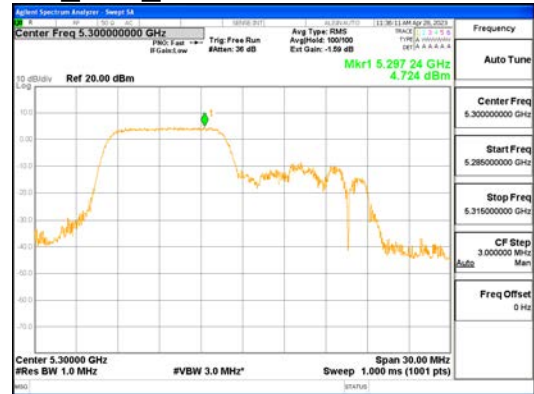

Report No.:
 CTK-2023-00951
 Page (314) / (659) Pages

ANTO_802.11ax_HE20_106T_Low_UNII 2C

ANTO_802.11ax_HE20_106T_Low_UNII 3

ANTO_802.11ax_HE20_106T_Low_UNII 4

ANT1_802.11ax_HE20_106T_Low_UNII 1

ANT1_802.11ax_HE20_106T_Low_UNII 2A