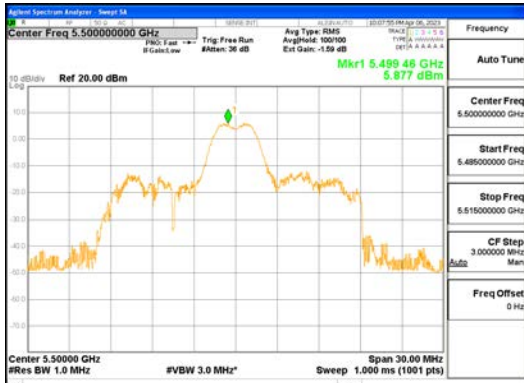

ANT1_802.11ax_HE20_26T_Mid_UNI I 2C