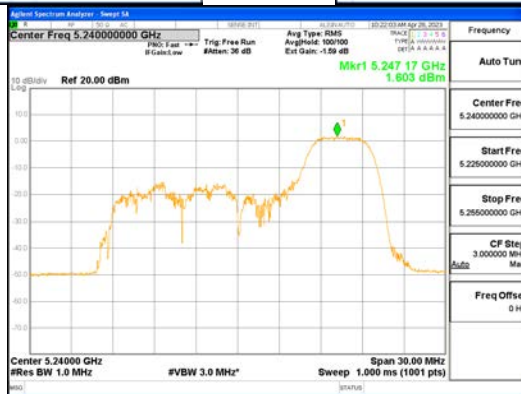

Report No.:
 CTK-2023-00951
 Page (308) / (659) Pages

ANTO_802.11ax_HE20_52T_High_UNI I 2C

ANTO_802.11ax_HE20_52T_High_UNI I 3

ANTO_802.11ax_HE20_52T_High_UNI I 4

ANT1_802.11ax_HE20_52T_High_UNII 1

ANT1_802.11ax_HE20_52T_High_UNII 2A