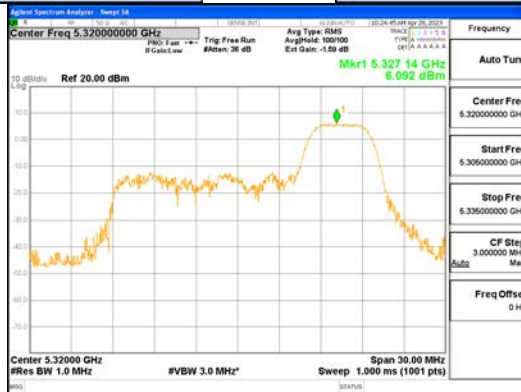

Report No.:
 CTK-2023-00951
 Page (308) / (659) Pages

ANTO_802.11ax_HE20_52T_High_UNI I 2C

ANTO_802.11ax_HE20_52T_High_UNI I 3

ANTO_802.11ax_HE20_52T_High_UNI I 4

ANT1_802.11ax_HE20_52T_High_UNII 1

ANT1_802.11ax_HE20_52T_High_UNII 2A