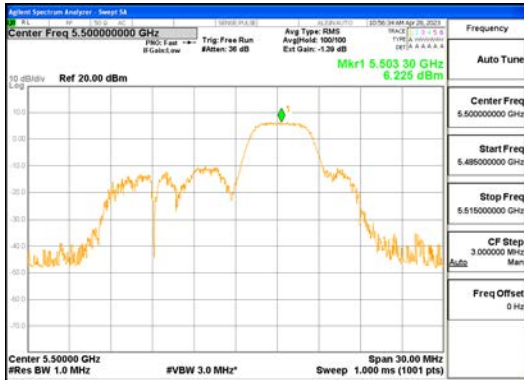

ANTO_802.11ax_HE20_52T_Mid_UNI I 2C

ANTO_802.11ax_HE20_52T_Mid_UNI I 3