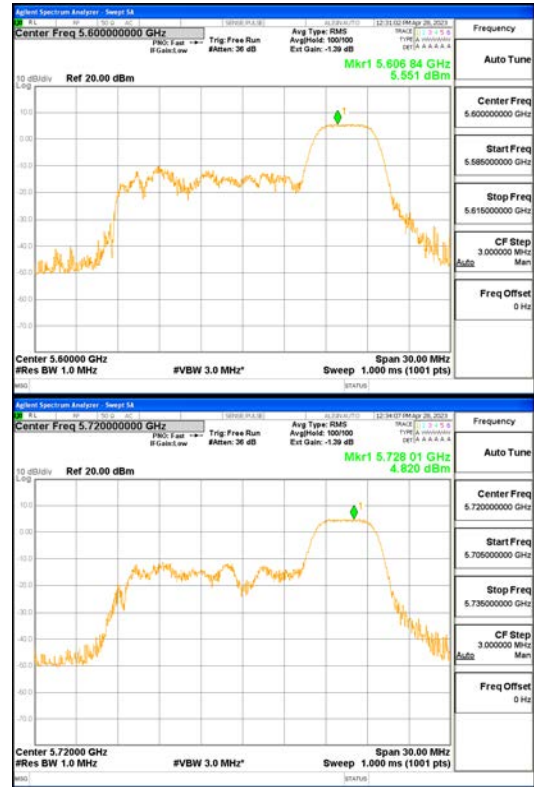

CTK Co., Ltd.
(Ho-dong), 113, Yejik-ro, Cheoin-gu,
Yongin-si, Gyeonggi-do, Korea
Tel: +82-31-339-9970
Fax: +82-31-624-9501

Report No.:
CTK-2023-00951
Page (308) / (659) Pages