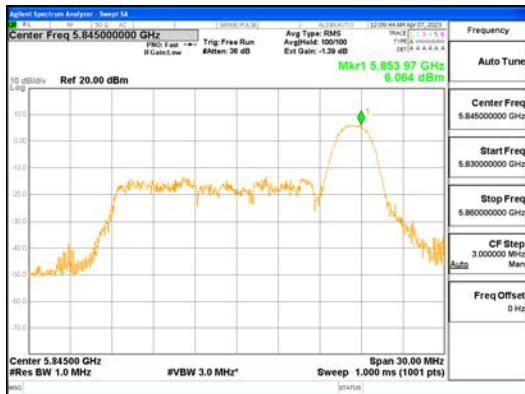

CTK Co., Ltd.
(Ho-dong), 113, Yejik-ro, Cheoin-gu,
Yongin-si, Gyeonggi-do, Korea
Tel: +82-31-339-9970
Fax: +82-31-624-9501

Report No.:
CTK-2023-00951
Page (291) / (659) Pages

ANTO_802.11ax_HE20_26T_High_UNI I 4