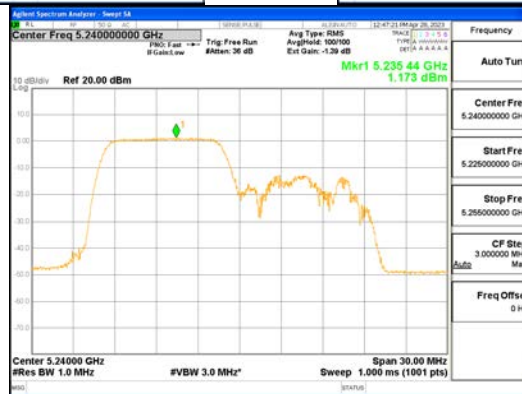

ANTO_802.11ax_HE20_106T_Low_UNII 1

ANTO_802.11ax_HE20_106T_Low_UNII 2A