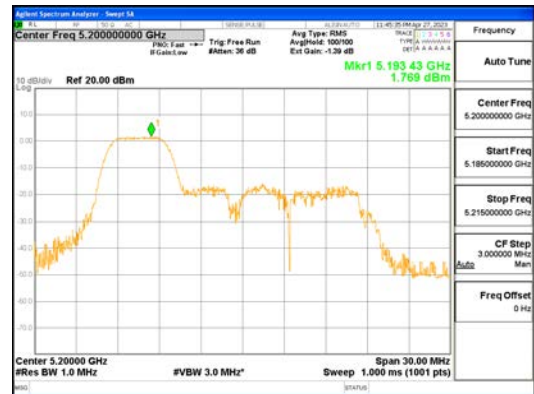

CTK Co., Ltd.
(Ho-dong), 113, Yejik-ro, Cheoin-gu,
Yongin-si, Gyeonggi-do, Korea
Tel: +82-31-339-9970
Fax: +82-31-624-9501

Report No.:
CTK-2023-00951
Page (295) / (659) Pages

ANTO_802.11ax_HE20_52T_Low_UNII 1