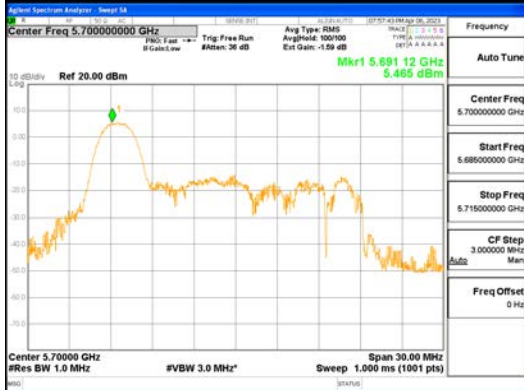

CTK Co., Ltd.
(Ho-dong), 113, Yejik-ro, Cheoin-gu,
Yongin-si, Gyeonggi-do, Korea
Tel: +82-31-339-9970
Fax: +82-31-624-9501

Report No.:
CTK-2023-00951
Page (281) / (659) Pages