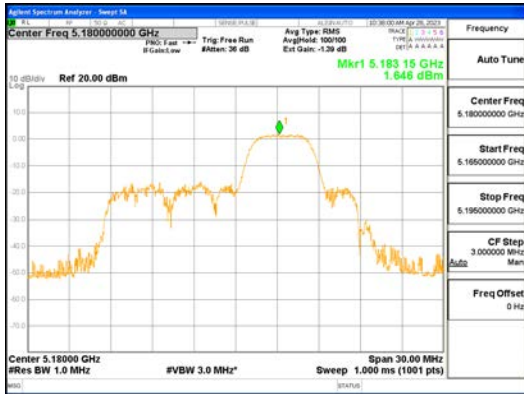

CTK Co., Ltd.
(Ho-dong), 113, Yejik-ro, Cheoin-gu,
Yongin-si, Gyeonggi-do, Korea
Tel: +82-31-339-9970
Fax: +82-31-624-9501

Report No.:
CTK-2023-00951
Page (301) / (659) Pages