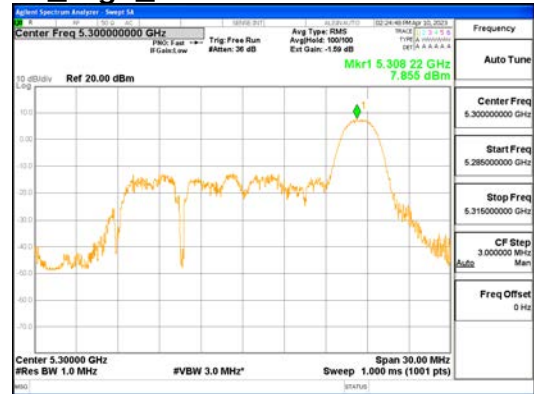

ANT1_802.11ax_HE20_26T_High_UNII 2A