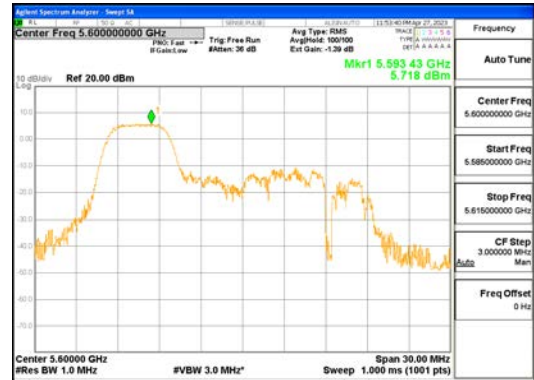

ANTO_802.11ax_HE20_52T_Low_UNII 2C

ANTO_802.11ax_HE20_52T_Low_UNII 3