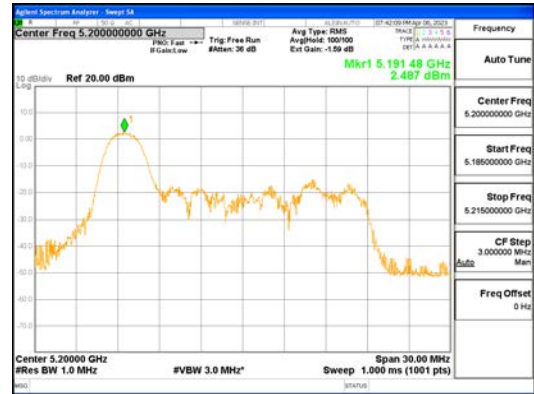

CTK Co., Ltd.
(Ho-dong), 113, Yejik-ro, Cheoin-gu,
Yongin-si, Gyeonggi-do, Korea
Tel: +82-31-339-9970
Fax: +82-31-624-9501

Report No.:
CTK-2023-00951
Page (280) / (659) Pages

ANT1_802.11ax_HE20_26T_Low_UNII 1