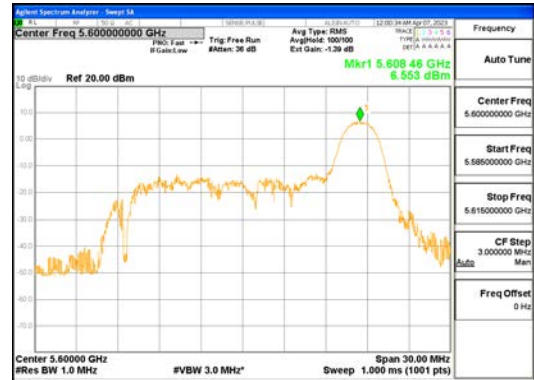

Report No.:
 CTK-2023-00951
 Page (288) / (659) Pages

ANT1_802.11ax_HE20_26T_Mid_UNI I 4

ANTO_802.11ax_HE20_26T_High_UNI I 1

ANTO_802.11ax_HE20_26T_High_UNI I 2A

ANTO_802.11ax_HE20_26T_High_UNII 2C

ANTO_802.11ax_HE20_26T_High_UNII 3