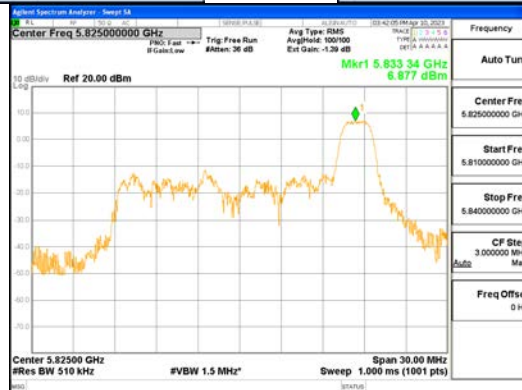

Report No.:
 CTK-2023-00951
 Page (288) / (659) Pages

ANT1_802.11ax_HE20_26T_Mid_UNI I 4

ANTO_802.11ax_HE20_26T_High_UNI I 1

ANTO_802.11ax_HE20_26T_High_UNI I 2A

ANTO_802.11ax_HE20_26T_High_UNII 2C

ANTO_802.11ax_HE20_26T_High_UNII 3