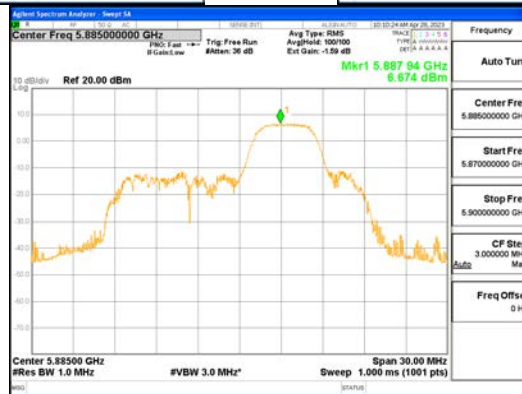

CTK Co., Ltd.
(Ho-dong), 113, Yejik-ro, Cheoin-gu,
Yongin-si, Gyeonggi-do, Korea
Tel: +82-31-339-9970
Fax: +82-31-624-9501

Report No.:
CTK-2023-00951
Page (306) / (659) Pages

ANT1_802.11ax_HE20_52T_Mid_UNI I 4