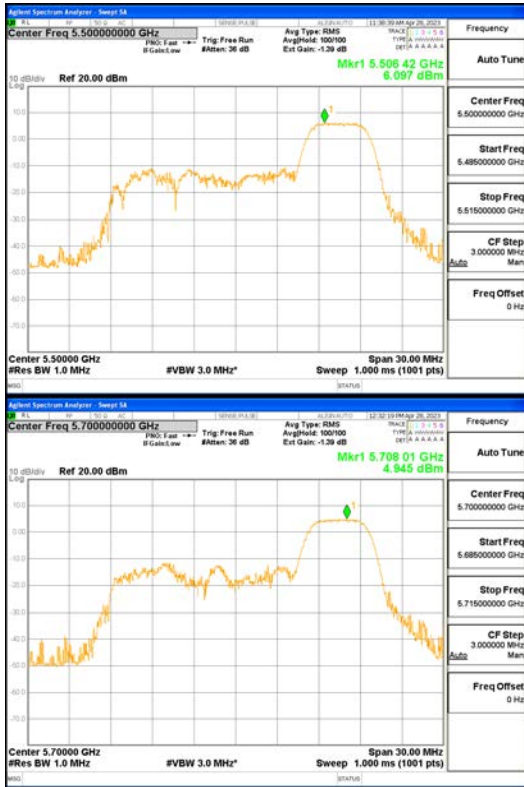

CTK Co., Ltd.
(Ho-dong), 113, Yejik-ro, Cheoin-gu,
Yongin-si, Gyeonggi-do, Korea
Tel: +82-31-339-9970
Fax: +82-31-624-9501

Report No.:
CTK-2023-00951
Page (308) / (659) Pages