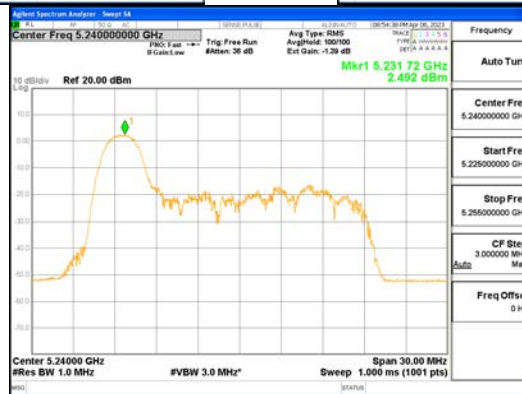

CTK Co., Ltd.
(Ho-dong), 113, Yejik-ro, Cheoin-gu,
Yongin-si, Gyeonggi-do, Korea
Tel: +82-31-339-9970
Fax: +82-31-624-9501

Report No.:
CTK-2023-00951
Page (277) / (659) Pages