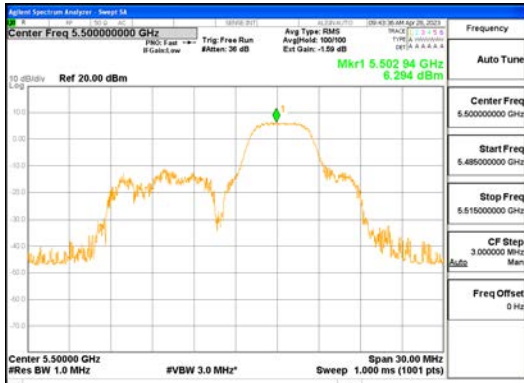

CTK Co., Ltd.
(Ho-dong), 113, Yejik-ro, Cheoin-gu,
Yongin-si, Gyeonggi-do, Korea
Tel: +82-31-339-9970
Fax: +82-31-624-9501

Report No.:
CTK-2023-00951
Page (305) / (659) Pages