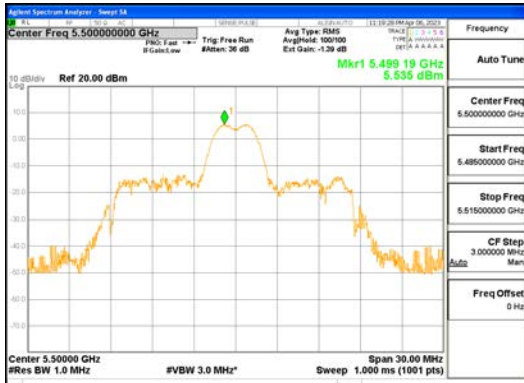

ANTO_802.11ax_HE20_26T_Mid_UNII 2C

ANTO_802.11ax_HE20_26T_Mid_UNII 3