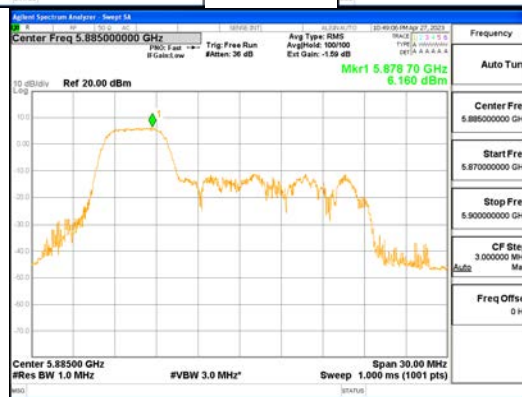

CTK Co., Ltd.
(Ho-dong), 113, Yejik-ro, Cheoin-gu,
Yongin-si, Gyeonggi-do, Korea
Tel: +82-31-339-9970
Fax: +82-31-624-9501

Report No.:
CTK-2023-00951
Page (300) / (659) Pages

ANT1_802.11ax_HE20_52T_Low_UNI I 4