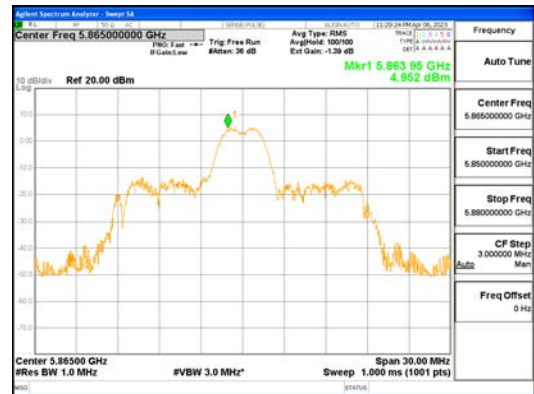

Report No.:
 CTK-2023-00951
 Page (283) / (659) Pages

ANTO_802.11ax_HE20_26T_Mid_UNII 1

ANTO_802.11ax_HE20_26T_Mid_UNII 2A

ANTO_802.11ax_HE20_26T_Mid_UNII 2C

ANTO_802.11ax_HE20_26T_Mid_UNII 3

ANTO_802.11ax_HE20_26T_Mid_UNI I 4