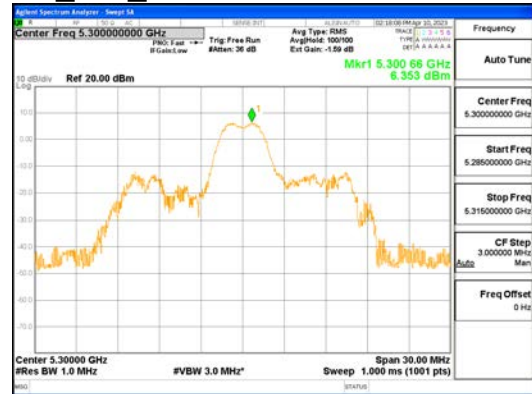

ANT1_802.11ax_HE20_26T_Mid_UNII 2A