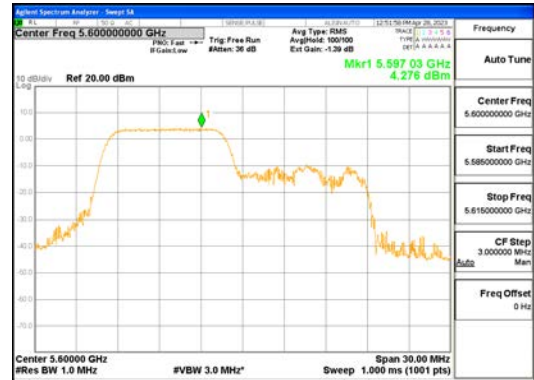

CTK Co., Ltd.
(Ho-dong), 113, Yejik-ro, Cheoin-gu,
Yongin-si, Gyeonggi-do, Korea
Tel: +82-31-339-9970
Fax: +82-31-624-9501

Report No.:
CTK-2023-00951
Page (314) / (659) Pages