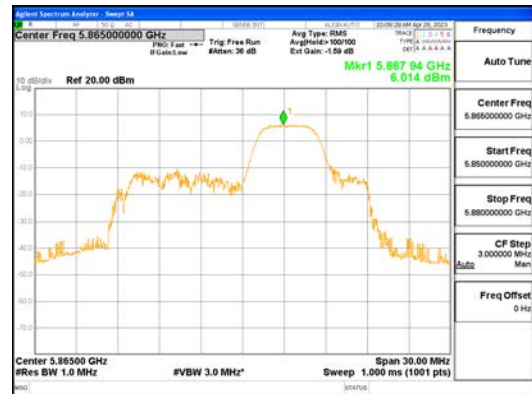

CTK Co., Ltd.
(Ho-dong), 113, Yejik-ro, Cheoin-gu,
Yongin-si, Gyeonggi-do, Korea
Tel: +82-31-339-9970
Fax: +82-31-624-9501

Report No.:
CTK-2023-00951
Page (306) / (659) Pages

ANT1_802.11ax_HE20_52T_Mid_UNI I 4