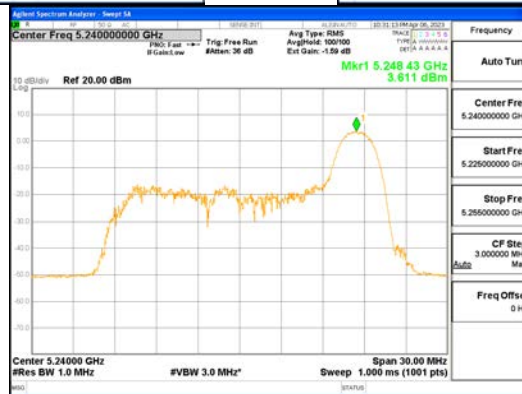

ANT1_802.11ax_HE20_26T_High_UNII 1