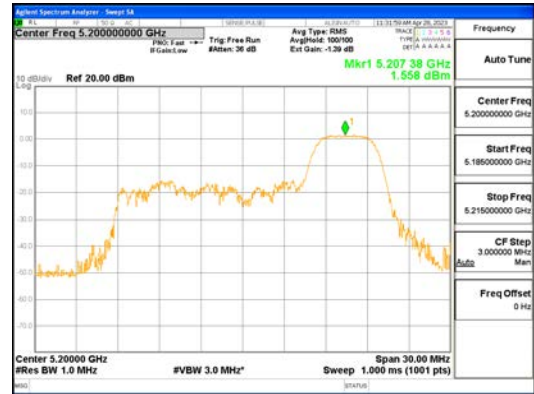

CTK Co., Ltd.
(Ho-dong), 113, Yejik-ro, Cheoin-gu,
Yongin-si, Gyeonggi-do, Korea
Tel: +82-31-339-9970
Fax: +82-31-624-9501

Report No.:
CTK-2023-00951
Page (307) / (659) Pages