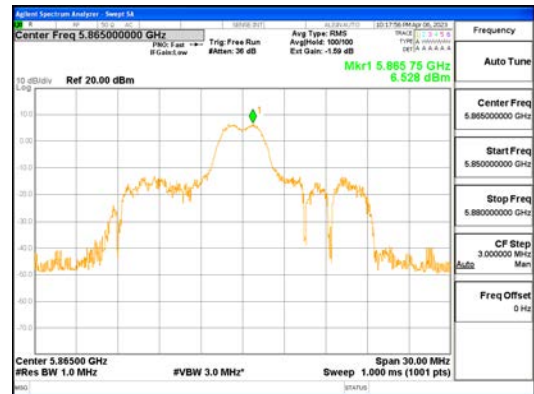

Report No.:
 CTK-2023-00951
 Page (288) / (659) Pages

ANT1_802.11ax_HE20_26T_Mid_UNI I 4

ANTO_802.11ax_HE20_26T_High_UNI I 1

ANTO_802.11ax_HE20_26T_High_UNI I 2A

ANTO_802.11ax_HE20_26T_High_UNII 2C

ANTO_802.11ax_HE20_26T_High_UNII 3