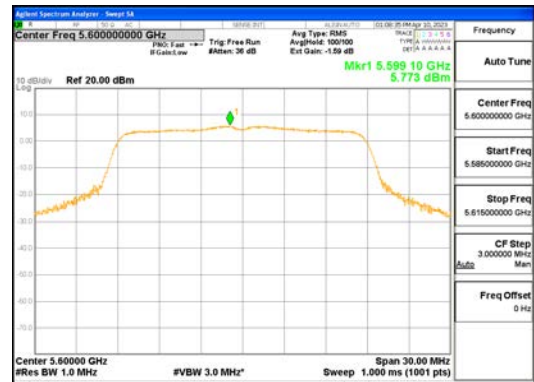

ANT1_802.11ac_VHT20_UNII 1

ANT1_802.11ac_VHT20_UNII 2A

CTK Co., Ltd.
 (Ho-dong), 113, Yejik-ro, Cheoin-gu,
 Yongin-si, Gyeonggi-do, Korea
 Tel: +82-31-339-9970
 Fax: +82-31-624-9501

Report No.:
 CTK-2023-00951
 Page (275) / (659) Pages