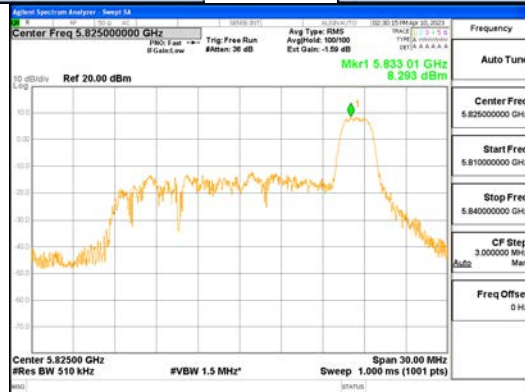

ANT1_802.11ax_HE20_26T_High_UNII 2C

ANT1_802.11ax_HE20_26T_High_UNII 3