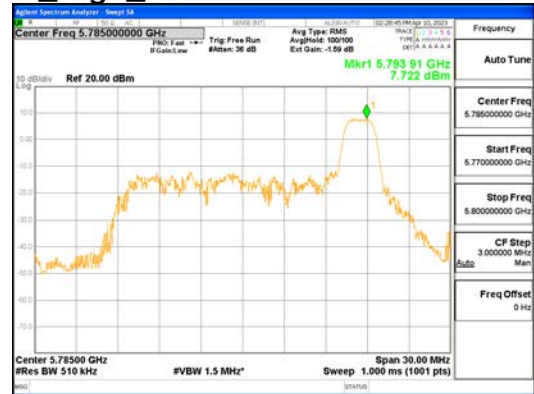

ANT1_802.11ax_HE20_26T_High_UNII 2C

ANT1_802.11ax_HE20_26T_High_UNII 3