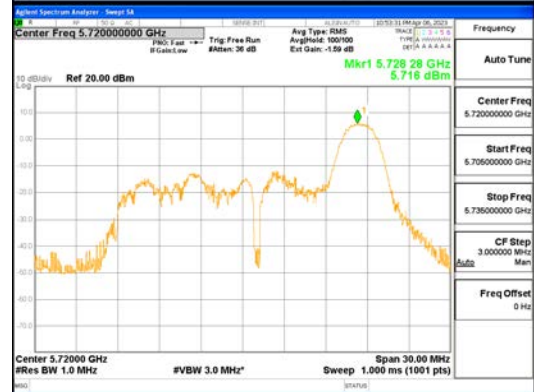

ANT1_802.11ax_HE20_26T_High_UNII 1

ANT1_802.11ax_HE20_26T_High_UNII 2A

CTK Co., Ltd.
 (Ho-dong), 113, Yejik-ro, Cheoin-gu,
 Yongin-si, Gyeonggi-do, Korea
 Tel: +82-31-339-9970
 Fax: +82-31-624-9501

Report No.:
 CTK-2023-00951
 Page (293) / (659) Pages