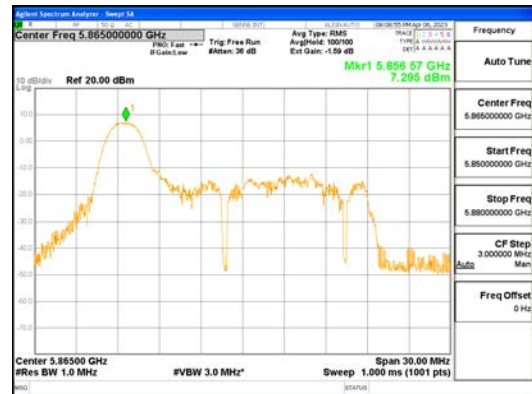

ANT1_802.11ax_HE20_26T_Low_UNI I 4