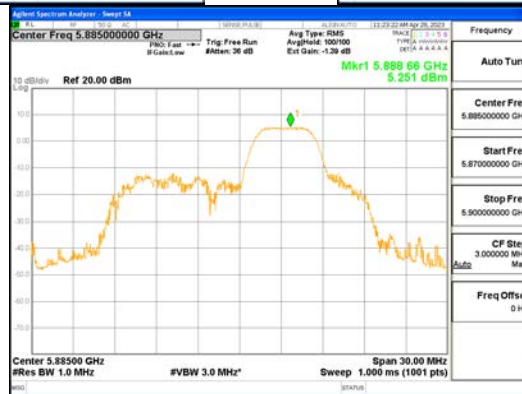

CTK Co., Ltd.
(Ho-dong), 113, Yejik-ro, Cheoin-gu,
Yongin-si, Gyeonggi-do, Korea
Tel: +82-31-339-9970
Fax: +82-31-624-9501

Report No.:
CTK-2023-00951
Page (303) / (659) Pages

ANTO_802.11ax_HE20_52T_Mid_UNI I 4