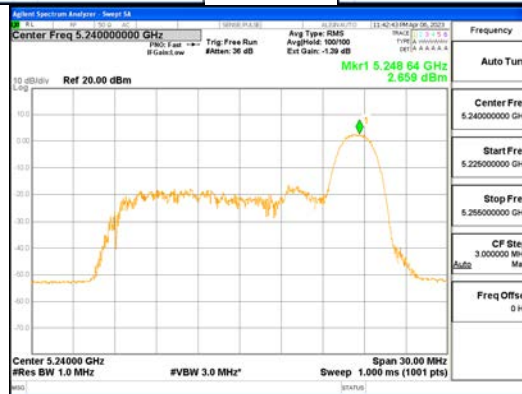

Report No.:
 CTK-2023-00951
 Page (288) / (659) Pages

ANT1_802.11ax_HE20_26T_Mid_UNI I 4

ANTO_802.11ax_HE20_26T_High_UNI I 1

ANTO_802.11ax_HE20_26T_High_UNI I 2A

ANTO_802.11ax_HE20_26T_High_UNII 2C

ANTO_802.11ax_HE20_26T_High_UNII 3