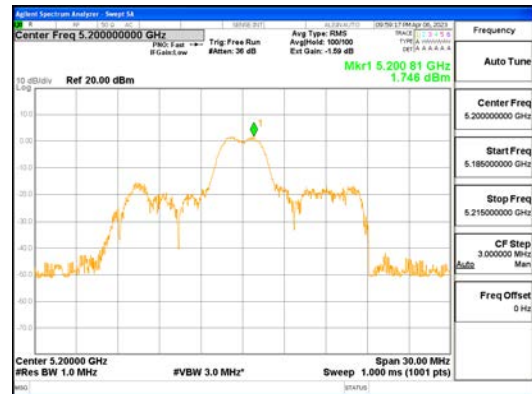

Report No.:
 CTK-2023-00951
 Page (283) / (659) Pages

ANTO_802.11ax_HE20_26T_Mid_UNII 1

ANTO_802.11ax_HE20_26T_Mid_UNII 2A

ANTO_802.11ax_HE20_26T_Mid_UNII 2C

ANTO_802.11ax_HE20_26T_Mid_UNII 3

ANTO_802.11ax_HE20_26T_Mid_UNI I 4