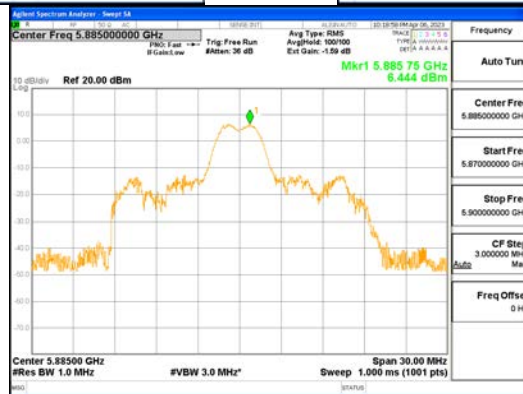

Report No.:
 CTK-2023-00951
 Page (288) / (659) Pages

ANT1_802.11ax_HE20_26T_Mid_UNI I 4

ANTO_802.11ax_HE20_26T_High_UNI I 1

ANTO_802.11ax_HE20_26T_High_UNI I 2A

ANTO_802.11ax_HE20_26T_High_UNII 2C

ANTO_802.11ax_HE20_26T_High_UNII 3