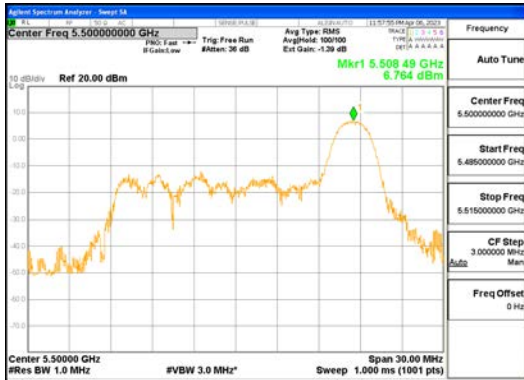

Report No.:
 CTK-2023-00951
 Page (288) / (659) Pages

ANT1_802.11ax_HE20_26T_Mid_UNI I 4

ANTO_802.11ax_HE20_26T_High_UNI I 1

ANTO_802.11ax_HE20_26T_High_UNI I 2A

ANTO_802.11ax_HE20_26T_High_UNII 2C

ANTO_802.11ax_HE20_26T_High_UNII 3