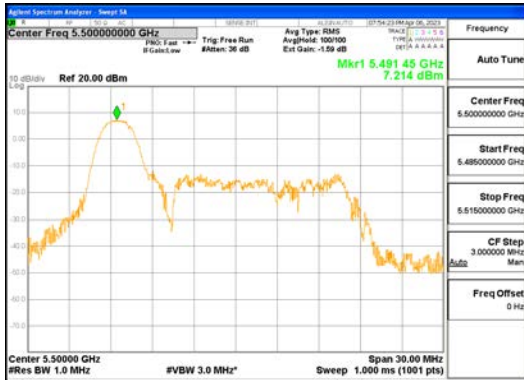

CTK Co., Ltd.
(Ho-dong), 113, Yejik-ro, Cheoin-gu,
Yongin-si, Gyeonggi-do, Korea
Tel: +82-31-339-9970
Fax: +82-31-624-9501

Report No.:
CTK-2023-00951
Page (281) / (659) Pages