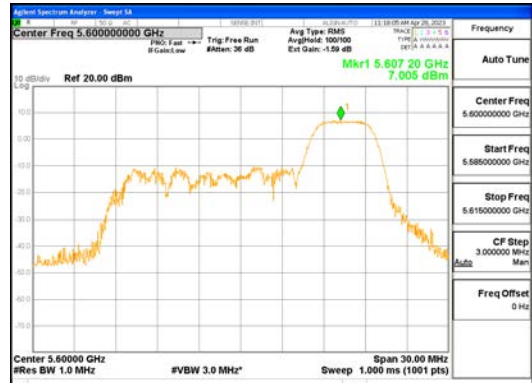

Report No.:
 CTK-2023-00951
 Page (308) / (659) Pages

ANTO_802.11ax_HE20_52T_High_UNI I 2C

ANTO_802.11ax_HE20_52T_High_UNI I 3

ANTO_802.11ax_HE20_52T_High_UNI I 4

ANT1_802.11ax_HE20_52T_High_UNII 1

ANT1_802.11ax_HE20_52T_High_UNII 2A