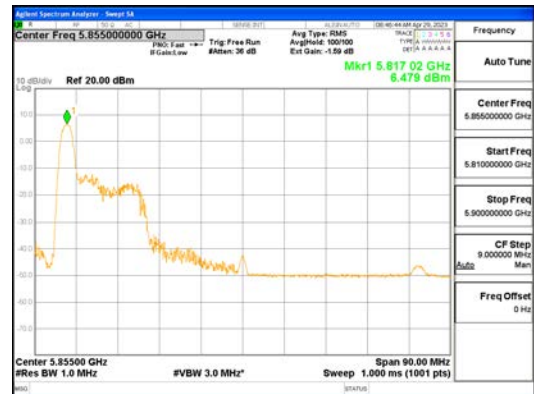

Report No.:
 CTK-2023-00951
 Page (390) / (659) Pages

ANTI_802.11ax_HE80_26T_Low_UNI I 1

ANTI_802.11ax_HE80_26T_Low_UNI I 2A

ANTI_802.11ax_HE80_26T_Low_UNI I 2C

ANTI_802.11ax_HE80_26T_Low_UNI I 3

ANTI_802.11ax_HE80_26T_Low_UNI I 4