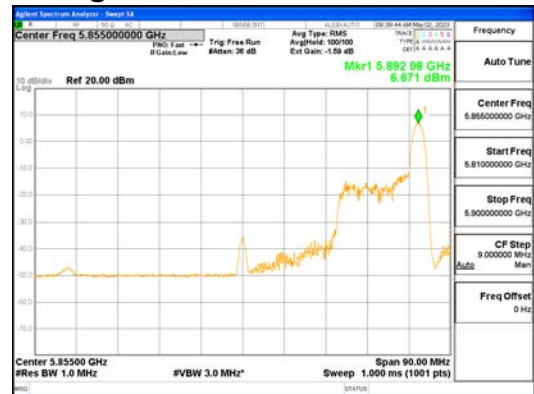

Report No.:
 CTK-2023-00951
 Page (394) / (659) Pages

ANTI_802.11ax_HE80_26T_High_UNI I 1

ANTI_802.11ax_HE80_26T_High_UNI I 2A

ANTI_802.11ax_HE80_26T_High_UNI I 2C

ANTI_802.11ax_HE80_26T_High_UNI I 3

ANTI_802.11ax_HE80_26T_High_UNI I 4