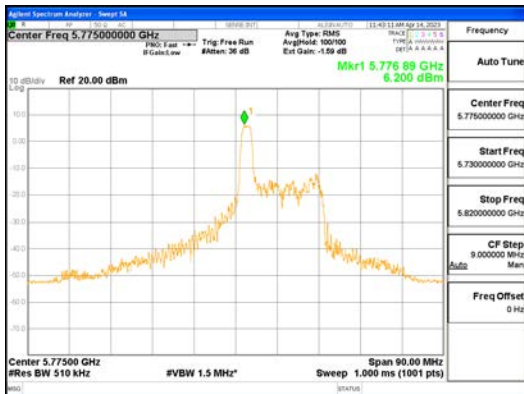

Report No.:
 CTK-2023-00951
 Page (392) / (659) Pages

ANT1_802.11ax_HE80_26T_Mid_UNI I 1

ANT1_802.11ax_HE80_26T_Mid_UNI I 2A

ANT1_802.11ax_HE80_26T_Mid_UNI I 2C

ANT1_802.11ax_HE80_26T_Mid_UNI I 3

ANT1_802.11ax_HE80_26T_Mid_UNI I 4