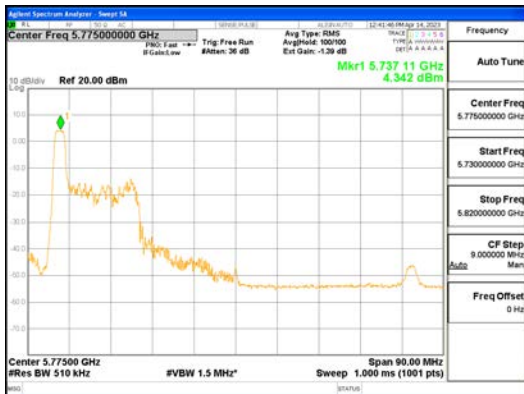

ANTO_802.11ax_HE80_26T_Low_UNI I 3