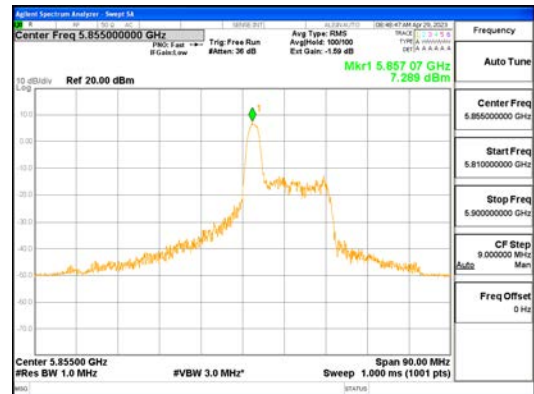

Report No.:
 CTK-2023-00951
 Page (392) / (659) Pages

ANT1_802.11ax_HE80_26T_Mid_UNI I 1

ANT1_802.11ax_HE80_26T_Mid_UNI I 2A

ANT1_802.11ax_HE80_26T_Mid_UNI I 2C

ANT1_802.11ax_HE80_26T_Mid_UNI I 3

ANT1_802.11ax_HE80_26T_Mid_UNI I 4