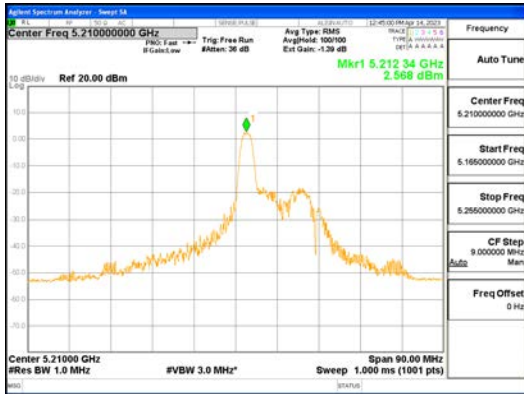

CTK Co., Ltd.
(Ho-dong), 113, Yejik-ro, Cheoin-gu,
Yongin-si, Gyeonggi-do, Korea
Tel: +82-31-339-9970
Fax: +82-31-624-9501

Report No.:
CTK-2023-00951
Page (391) / (659) Pages

ANTO_802.11ax_HE80_26T_Mid_UNI I 1