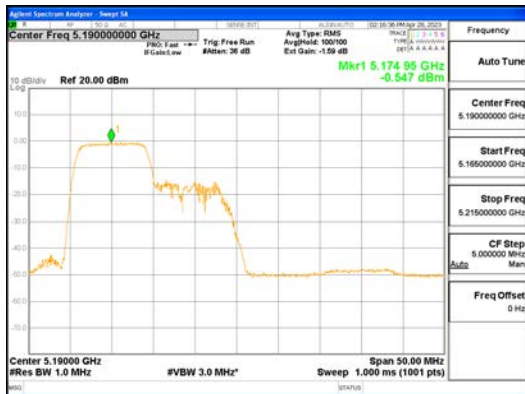

CTK Co., Ltd.
(Ho-dong), 113, Yejik-ro, Cheoin-gu,
Yongin-si, Gyeonggi-do, Korea
Tel: +82-31-339-9970
Fax: +82-31-624-9501

Report No.:
CTK-2023-00951
Page (365) / (659) Pages

ANT1_802.11ax_HE40_106T_Low_UNII 1