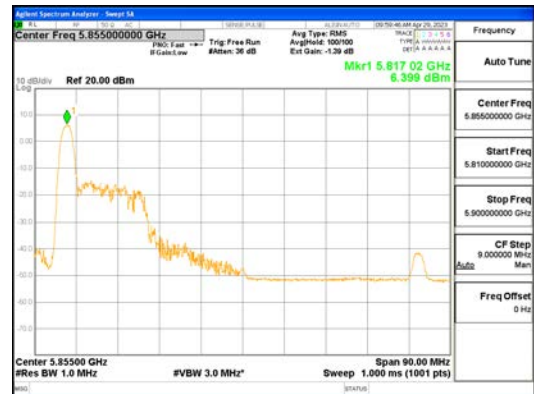

ANTO_802.11ax_HE80_26T_Low_UNI I 4