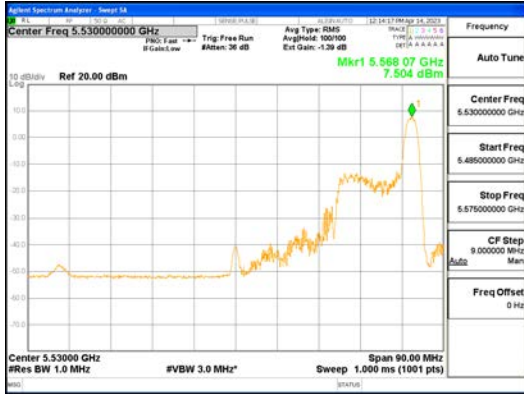

ANTO_802.11ax_HE80_26T_High_UNI I 2C