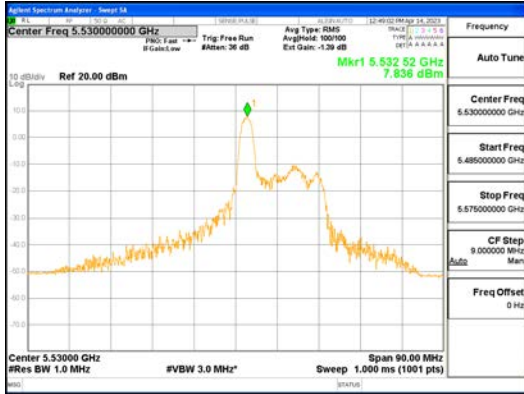

ANTO_802.11ax_HE80_26T_Mid_UNI I 2C