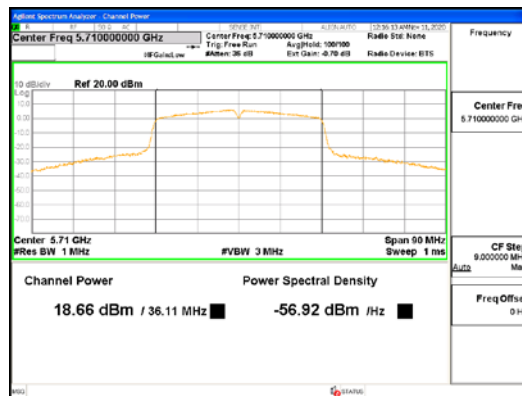

ANT2_802.11n_HT40_UNI I 2C