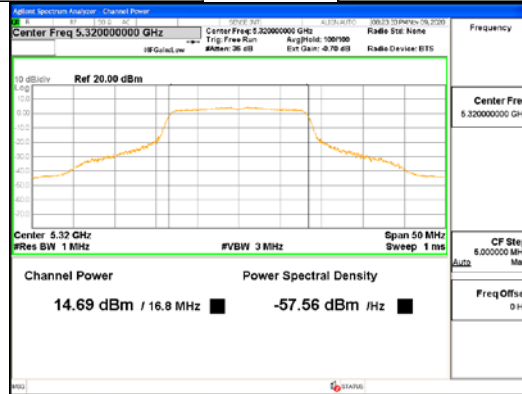

ANT2_802.11a_UNII 1