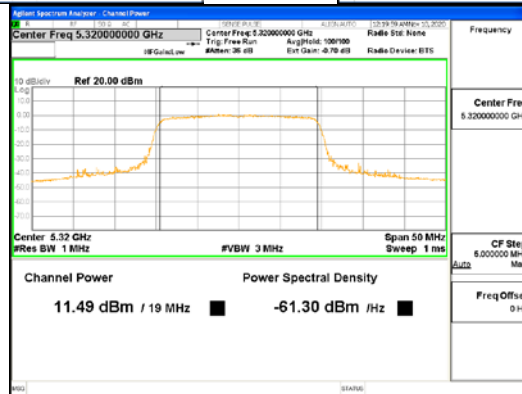

ANT1_802.11ax_HE20_UNI1 2A