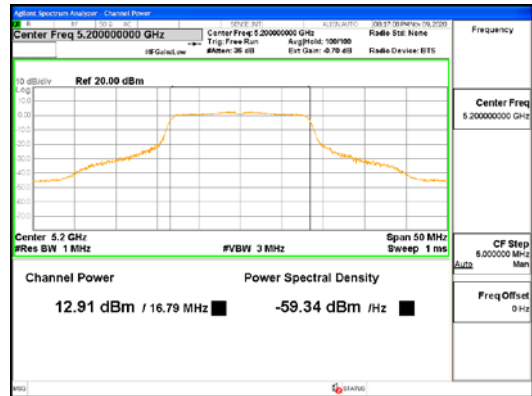

ANT1_802.11a_UNII 2C

ANT1_802.11a_UNII 3

CTK Co., Ltd.
(Ho-dong), 113, Yejik-ro, Cheoin-gu,
Yongin-si, Gyeonggi-do, Korea
Tel: +82-31-339-9970
Fax: +82-31-624-9501

Report No.:
CTK-2021-03418
Page (143) / (376) Pages