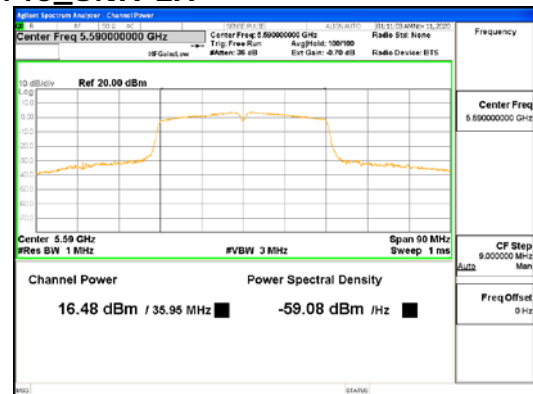

ANT1_802.11ac_VHT40_UNI1 2C