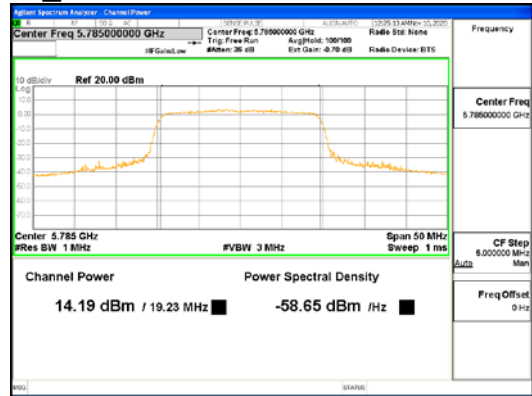

ANT1_802.11ax_HE20_UNII 2C

ANT1_802.11ax_HE20_UNII 3