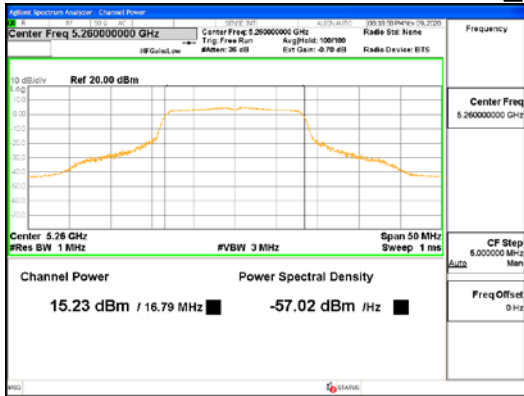

ANT2_802.11a_UNII 1