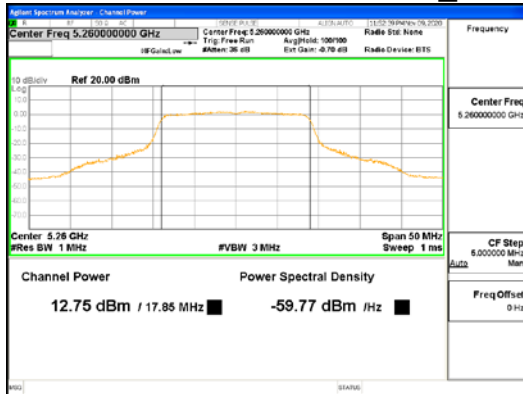

ANT1_802.11ac_VHT20_UNII 1

ANT1_802.11ac_VHT20_UNII 2A