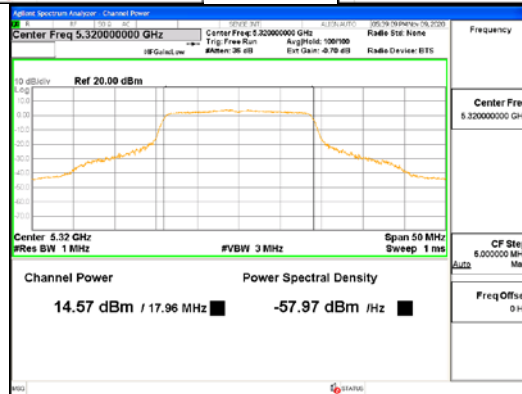

ANT2_802.11n_HT20_UNII 1

ANT2_802.11n_HT20_UNII 2A