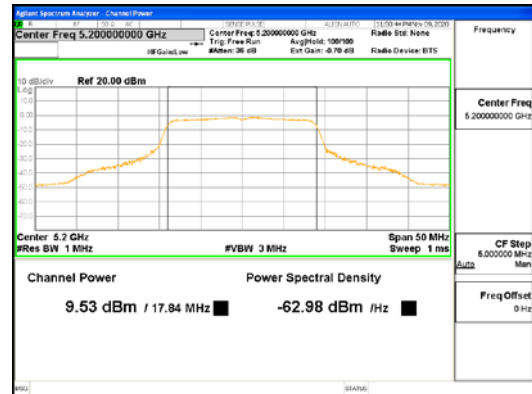

CTK Co., Ltd.
(Ho-dong), 113, Yejik-ro, Cheoin-gu,
Yongin-si, Gyeonggi-do, Korea
Tel: +82-31-339-9970
Fax: +82-31-624-9501

Report No.:
CTK-2021-03418
Page (149) / (376) Pages