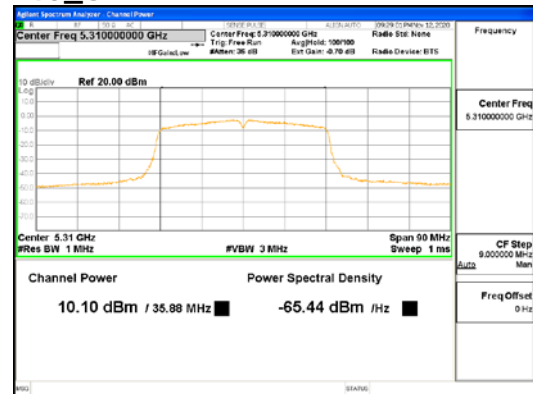

ANT1_802.11ac_VHT40_UNI1 2A