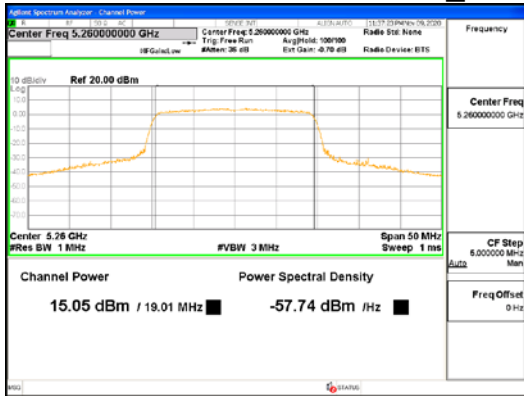

ANT2_802.11ax_HE20_UNI 2A