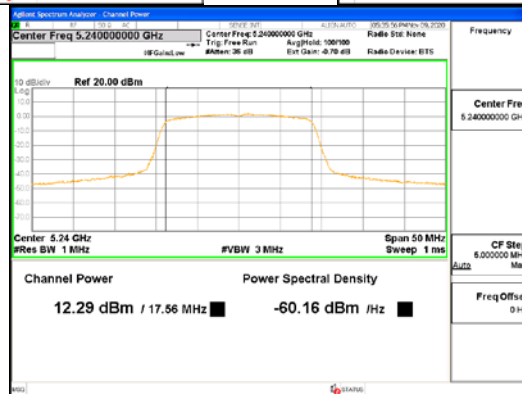

CTK Co., Ltd.
(Ho-dong), 113, Yejik-ro, Cheoin-gu,
Yongin-si, Gyeonggi-do, Korea
Tel: +82-31-339-9970
Fax: +82-31-624-9501

Report No.:
CTK-2021-03418
Page (147) / (376) Pages