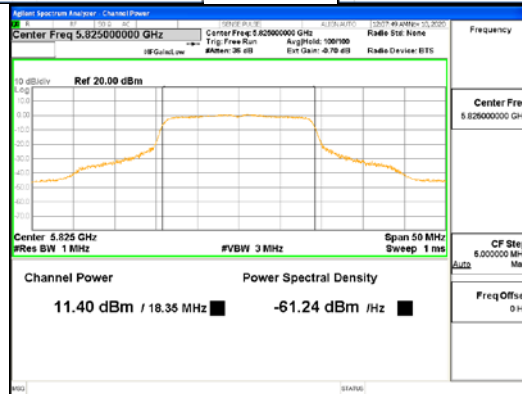

ANT1_802.11ac_VHT20_UNII 3