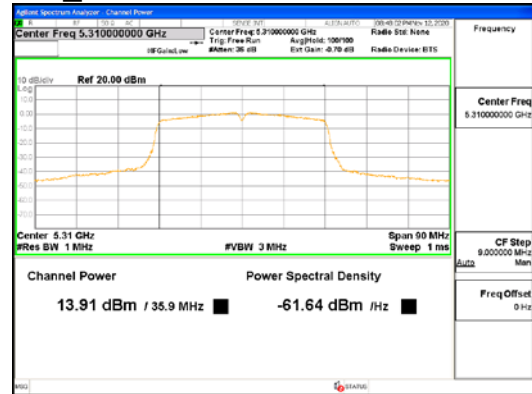

ANT2_802.11ac_VHT40_UNI1 2A