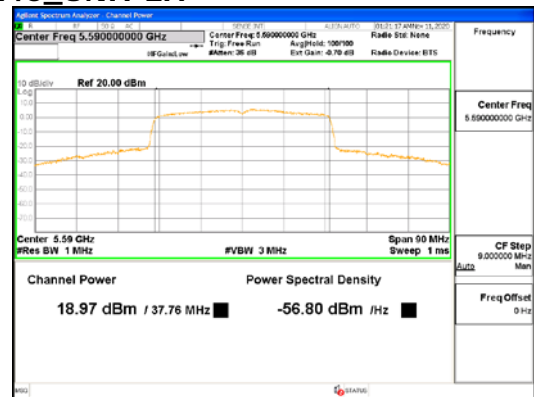

ANT2_802.11ax_HE40_UNI 2C