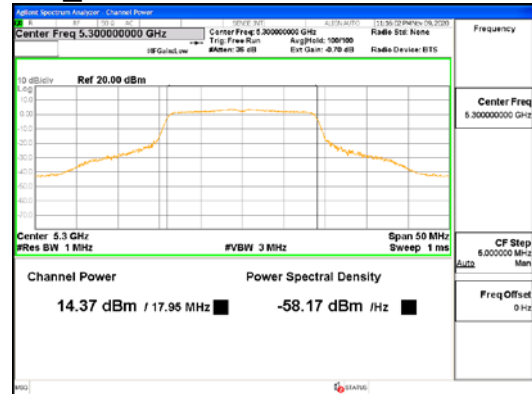

ANT2_802.11ac_VHT20_UNI1

ANT2_802.11ac_VHT20_UNI1 2A