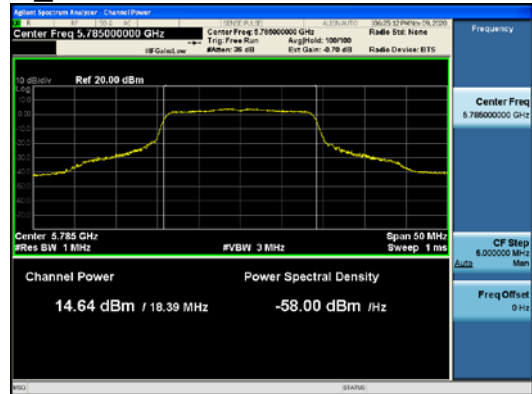

ANT1_802.11n_HT20_UNII 3