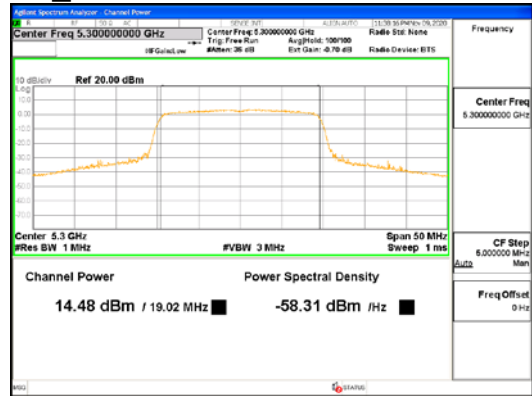

ANT2_802.11ax_HE20_UNI 2A