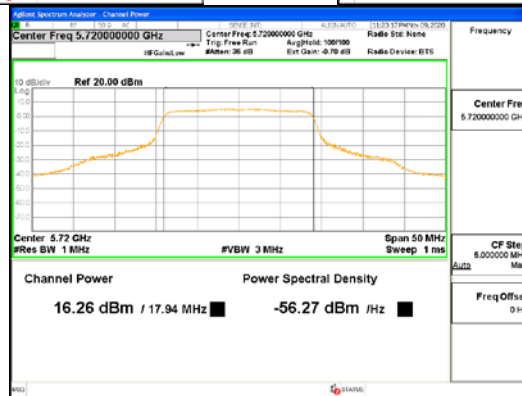

CTK Co., Ltd.
(Ho-dong), 113, Yejik-ro, Cheoin-gu,
Yongin-si, Gyeonggi-do, Korea
Tel: +82-31-339-9970
Fax: +82-31-624-9501

Report No.:
CTK-2021-03418
Page (152) / (376) Pages

ANT2_802.11ac_VHT20_UNII 2C