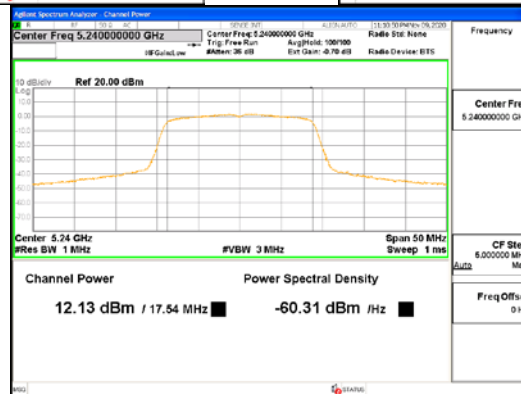

CTK Co., Ltd.
(Ho-dong), 113, Yejik-ro, Cheoin-gu,
Yongin-si, Gyeonggi-do, Korea
Tel: +82-31-339-9970
Fax: +82-31-624-9501

Report No.:
CTK-2021-03418
Page (151) / (376) Pages