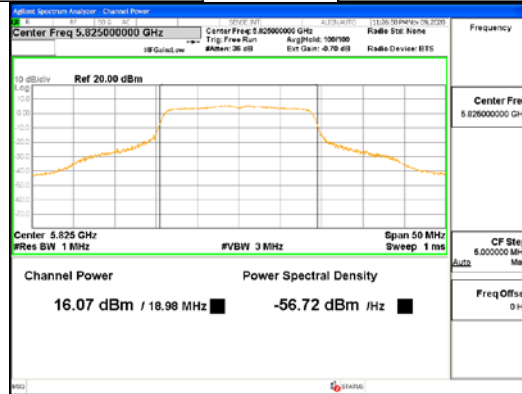

ANT2_802.11ac_VHT20_UNII 3