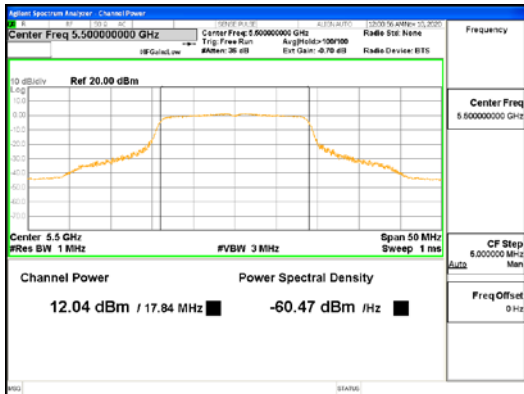

CTK Co., Ltd.
(Ho-dong), 113, Yejik-ro, Cheoin-gu,
Yongin-si, Gyeonggi-do, Korea
Tel: +82-31-339-9970
Fax: +82-31-624-9501

Report No.:
CTK-2021-03418
Page (150) / (376) Pages

ANT1_802.11ac_VHT20_UNII 2C