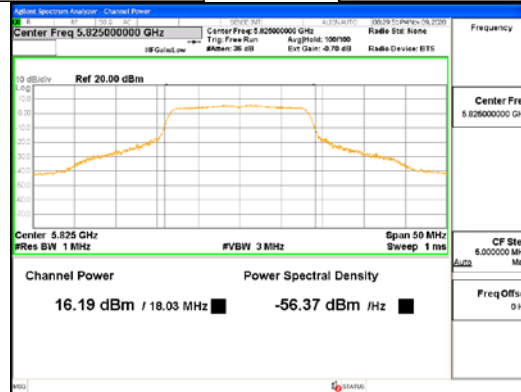

ANT2_802.11a_UNII 2C