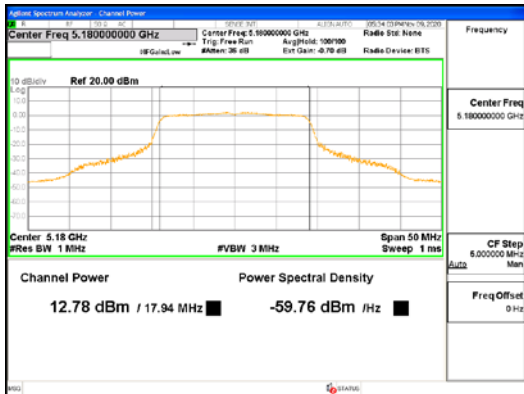

CTK Co., Ltd.
(Ho-dong), 113, Yejik-ro, Cheoin-gu,
Yongin-si, Gyeonggi-do, Korea
Tel: +82-31-339-9970
Fax: +82-31-624-9501

Report No.:
CTK-2021-03418
Page (147) / (376) Pages