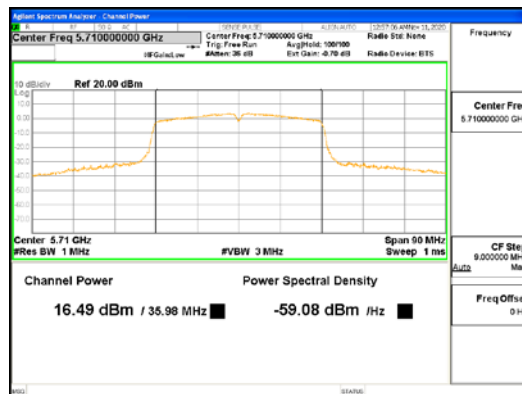

ANT1_802.11n_HT40_UNI I 2C