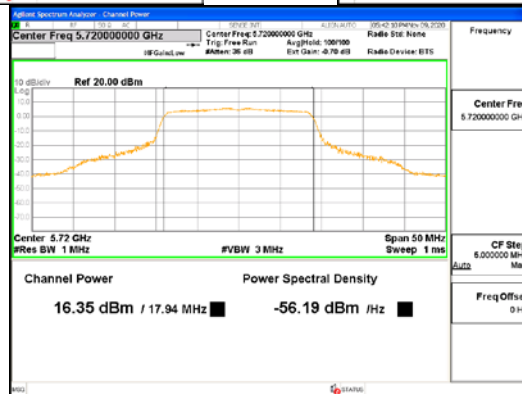

CTK Co., Ltd.
(Ho-dong), 113, Yejik-ro, Cheoin-gu,
Yongin-si, Gyeonggi-do, Korea
Tel: +82-31-339-9970
Fax: +82-31-624-9501

Report No.:
CTK-2021-03418
Page (148) / (376) Pages

ANT2_802.11n_HT20_UNII 2C