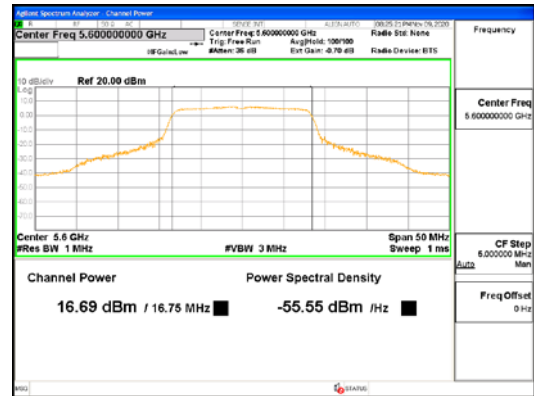

ANT2_802.11a_UNII 1

ANT2_802.11a_UNII 2A

CTK Co., Ltd.
(Ho-dong), 113, Yejik-ro, Cheoin-gu,
Yongin-si, Gyeonggi-do, Korea
Tel: +82-31-339-9970
Fax: +82-31-624-9501

Report No.:
CTK-2021-03418
Page (144) / (376) Pages