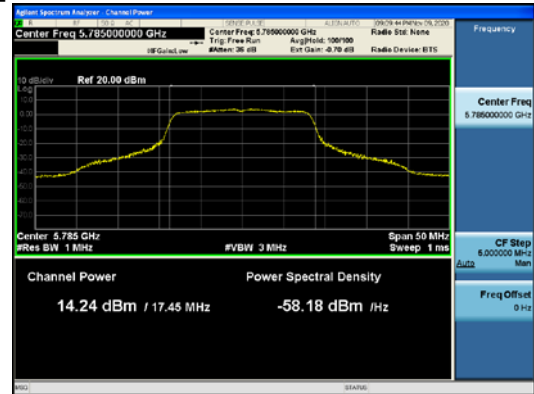

ANT1_802.11a_UNII 2C

ANT1_802.11a_UNII 3

CTK Co., Ltd.
(Ho-dong), 113, Yejik-ro, Cheoin-gu,
Yongin-si, Gyeonggi-do, Korea
Tel: +82-31-339-9970
Fax: +82-31-624-9501

Report No.:
CTK-2021-03418
Page (143) / (376) Pages