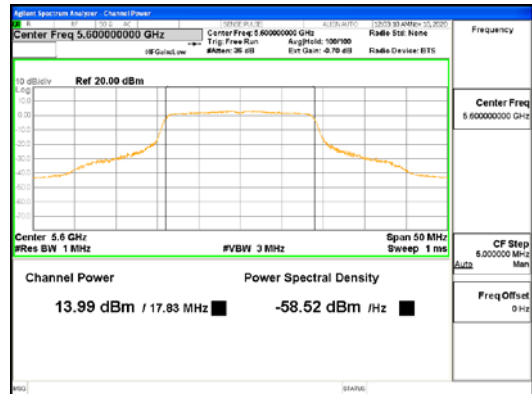

CTK Co., Ltd.
(Ho-dong), 113, Yejik-ro, Cheoin-gu,
Yongin-si, Gyeonggi-do, Korea
Tel: +82-31-339-9970
Fax: +82-31-624-9501

Report No.:
CTK-2021-03418
Page (150) / (376) Pages

ANT1_802.11ac_VHT20_UNII 2C