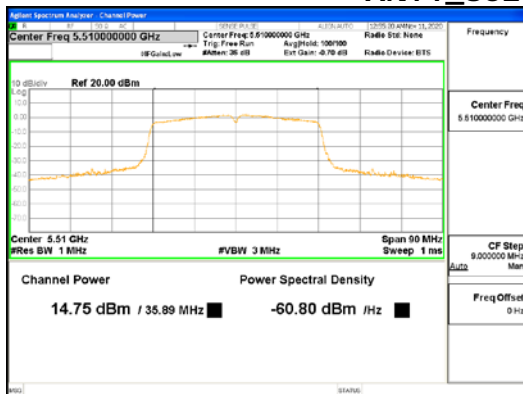

ANT1_802.11n_HT40_UNI I 2C