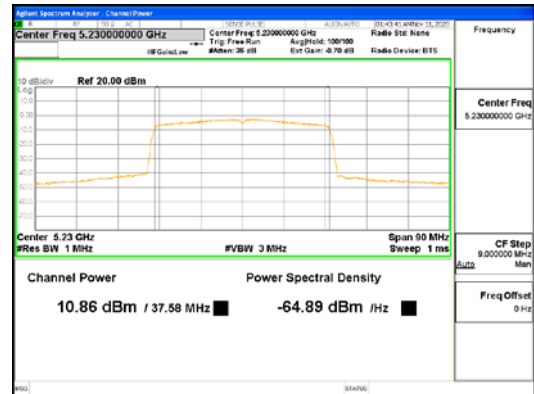

CTK Co., Ltd.
(Ho-dong), 113, Yejik-ro, Cheoin-gu,
Yongin-si, Gyeonggi-do, Korea
Tel: +82-31-339-9970
Fax: +82-31-624-9501

Report No.:
CTK-2021-03418
Page (165) / (376) Pages

ANT1_802.11ax_HE40_UNI 1