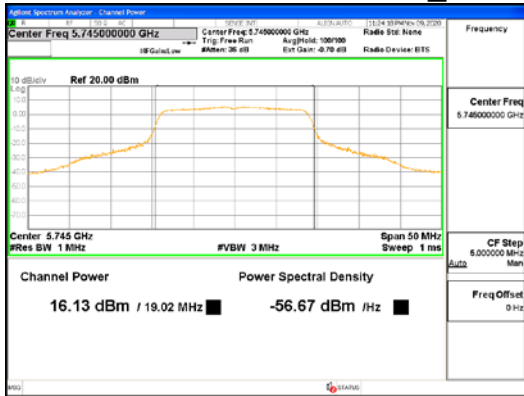

ANT2_802.11ac_VHT20_UNII 3