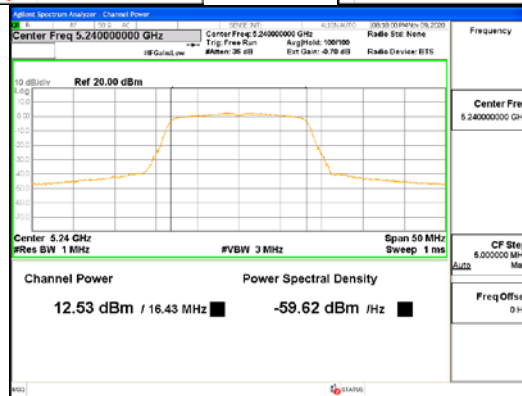

ANT1_802.11a_UNII 2C

ANT1_802.11a_UNII 3

CTK Co., Ltd.
(Ho-dong), 113, Yejik-ro, Cheoin-gu,
Yongin-si, Gyeonggi-do, Korea
Tel: +82-31-339-9970
Fax: +82-31-624-9501

Report No.:
CTK-2021-03418
Page (143) / (376) Pages