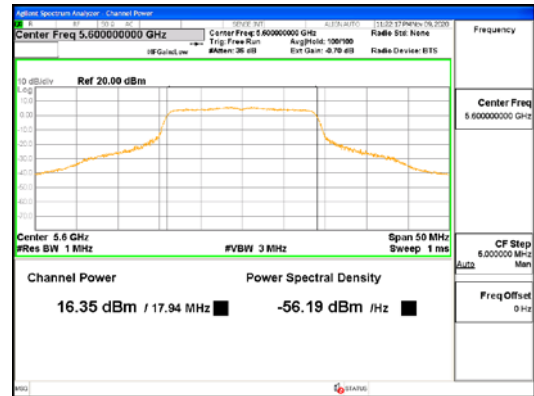

CTK Co., Ltd.
(Ho-dong), 113, Yejik-ro, Cheoin-gu,
Yongin-si, Gyeonggi-do, Korea
Tel: +82-31-339-9970
Fax: +82-31-624-9501

Report No.:
CTK-2021-03418
Page (152) / (376) Pages

ANT2_802.11ac_VHT20_UNII 2C