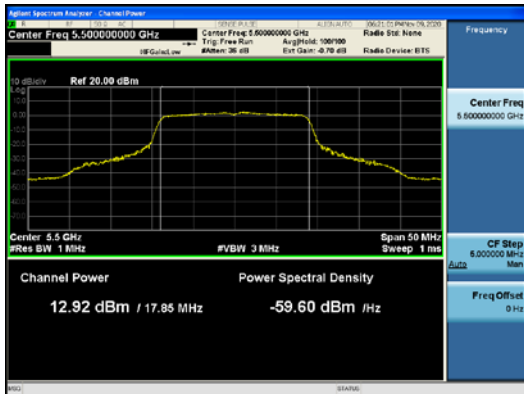

ANT1_802.11n_HT20_UNII 2C