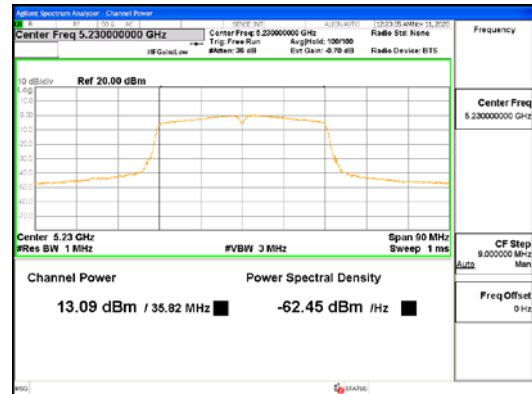

CTK Co., Ltd.
(Ho-dong), 113, Yejik-ro, Cheoin-gu,
Yongin-si, Gyeonggi-do, Korea
Tel: +82-31-339-9970
Fax: +82-31-624-9501

Report No.:
CTK-2021-03418
Page (163) / (376) Pages

ANT2_802.11ac_VHT40_UNI1