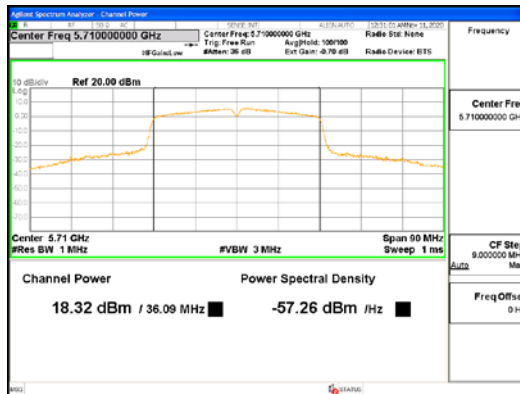

ANT2_802.11ac_VHT40_UNI1 2C