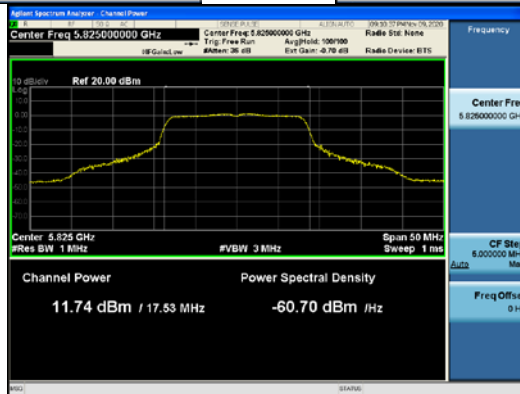

ANT1_802.11a_UNII 2C

ANT1_802.11a_UNII 3

CTK Co., Ltd.
(Ho-dong), 113, Yejik-ro, Cheoin-gu,
Yongin-si, Gyeonggi-do, Korea
Tel: +82-31-339-9970
Fax: +82-31-624-9501

Report No.:
CTK-2021-03418
Page (143) / (376) Pages