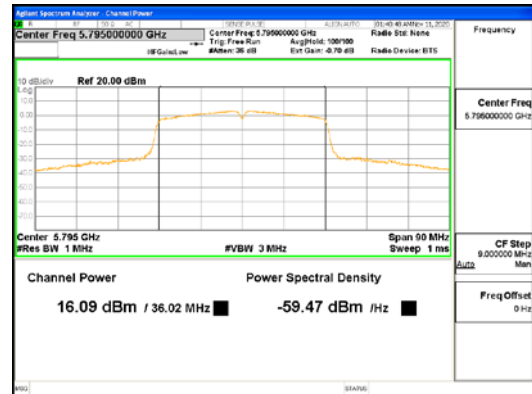

CTK Co., Ltd.
(Ho-dong), 113, Yejik-ro, Cheoin-gu,
Yongin-si, Gyeonggi-do, Korea
Tel: +82-31-339-9970
Fax: +82-31-624-9501

Report No.:
CTK-2021-03418
Page (162) / (376) Pages

ANT1_802.11ac_VHT40_UNII 3