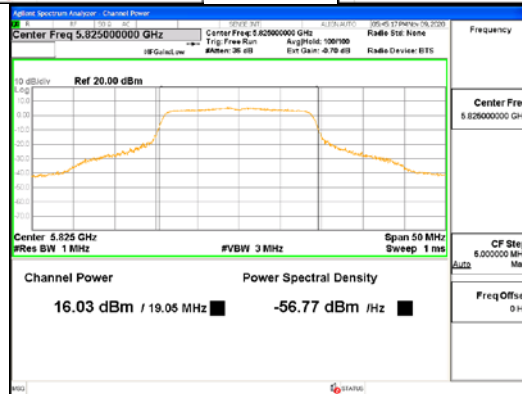

ANT2_802.11n_HT20_UNII 3