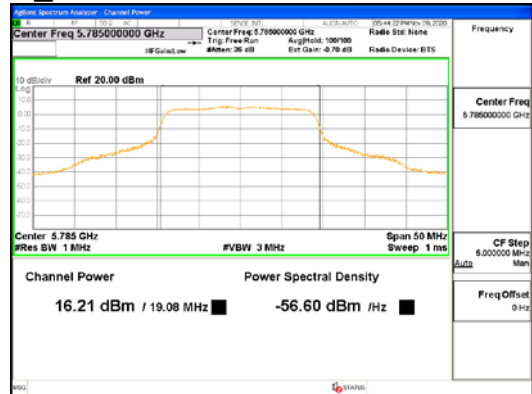

ANT2_802.11n_HT20_UNII 3