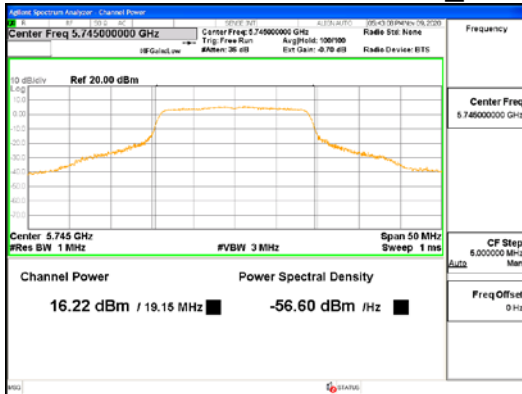

ANT2_802.11n_HT20_UNII 3