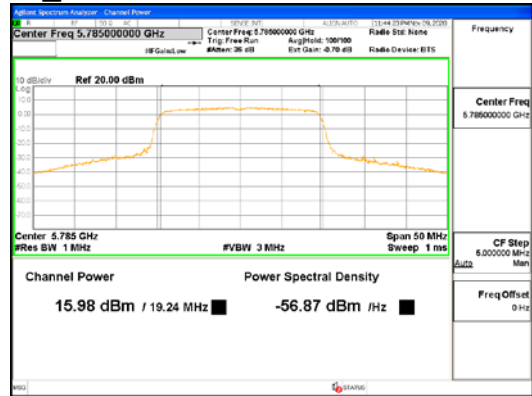

ANT2_802.11ax_HE20_UNII 3