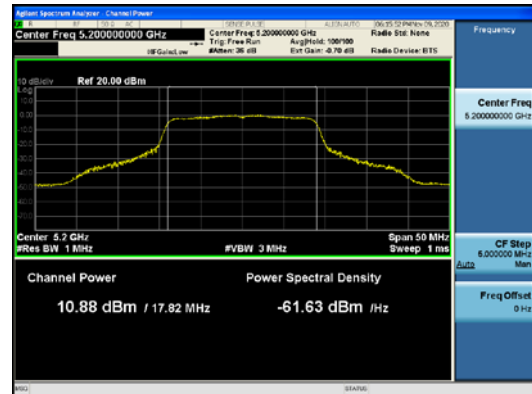

ANT2_802.11a_UNII 2C

ANT2_802.11a_UNII 3

CTK Co., Ltd.
 (Ho-dong), 113, Yejik-ro, Cheoin-gu,
 Yongin-si, Gyeonggi-do, Korea
 Tel: +82-31-339-9970
 Fax: +82-31-624-9501

Report No.:
 CTK-2021-03418
 Page (145) / (376) Pages