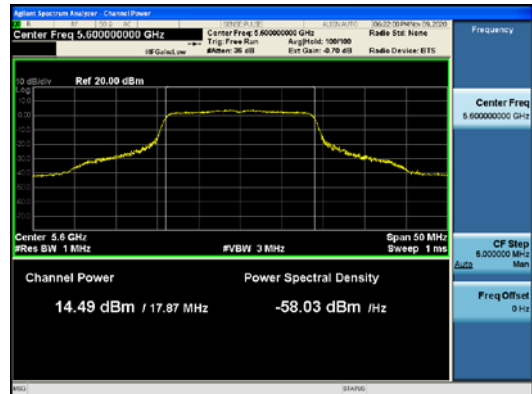

ANT1_802.11n_HT20_UNII 2C