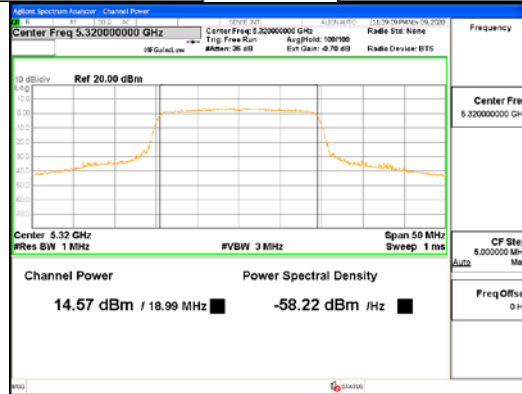

ANT2_802.11ax_HE20_UNI 2A