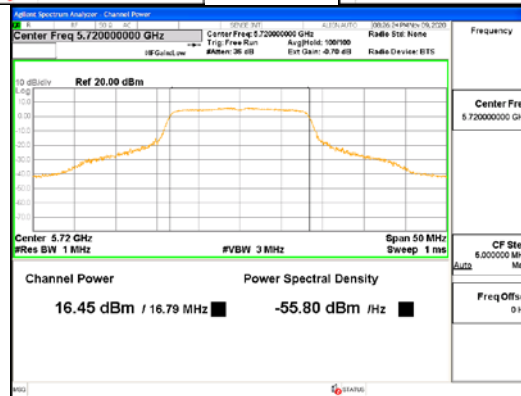

ANT2_802.11a_UNII 1

ANT2_802.11a_UNII 2A

CTK Co., Ltd.
(Ho-dong), 113, Yejik-ro, Cheoin-gu,
Yongin-si, Gyeonggi-do, Korea
Tel: +82-31-339-9970
Fax: +82-31-624-9501

Report No.:
CTK-2021-03418
Page (144) / (376) Pages