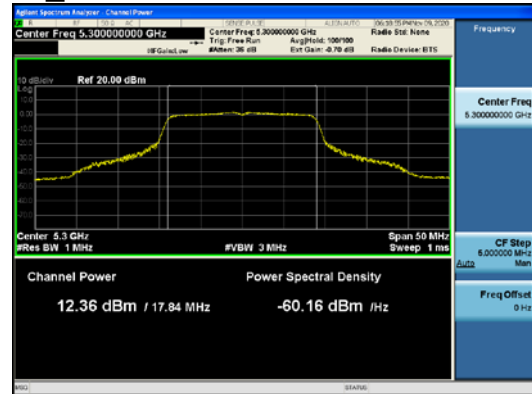

ANT1_802.11n_HT20_UNII 1

ANT1_802.11n_HT20_UNII 2A