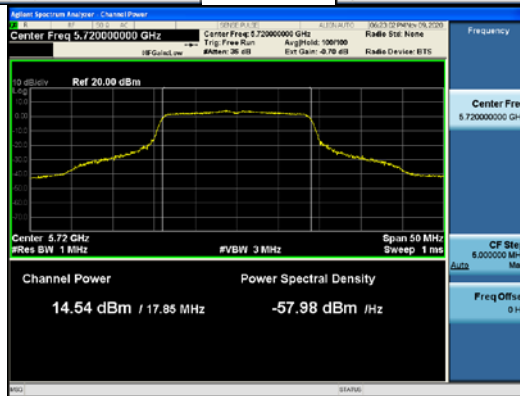

ANT1_802.11n_HT20_UNII 2C