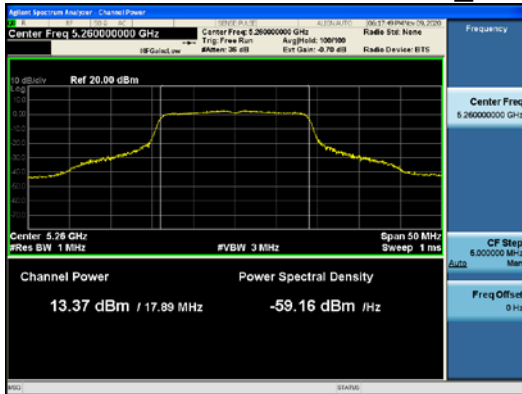

ANT1_802.11n_HT20_UNII 1

ANT1_802.11n_HT20_UNII 2A