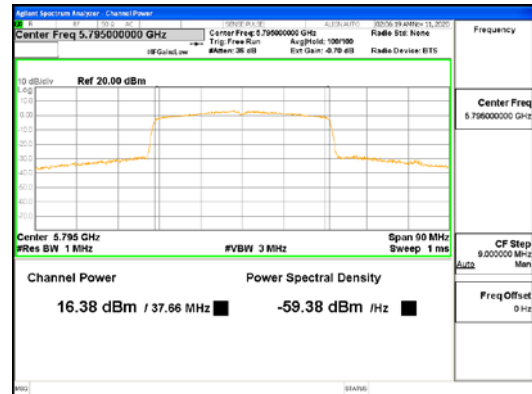

CTK Co., Ltd.
(Ho-dong), 113, Yejik-ro, Cheoin-gu,
Yongin-si, Gyeonggi-do, Korea
Tel: +82-31-339-9970
Fax: +82-31-624-9501

Report No.:
CTK-2021-03418
Page (166) / (376) Pages

ANT1_802.11ax_HE40_UNI 3