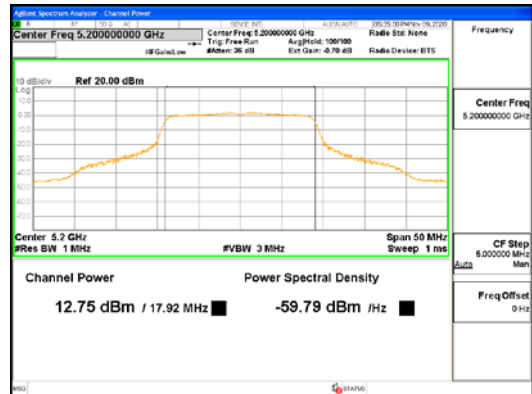

CTK Co., Ltd.
(Ho-dong), 113, Yejik-ro, Cheoin-gu,
Yongin-si, Gyeonggi-do, Korea
Tel: +82-31-339-9970
Fax: +82-31-624-9501

Report No.:
CTK-2021-03418
Page (147) / (376) Pages