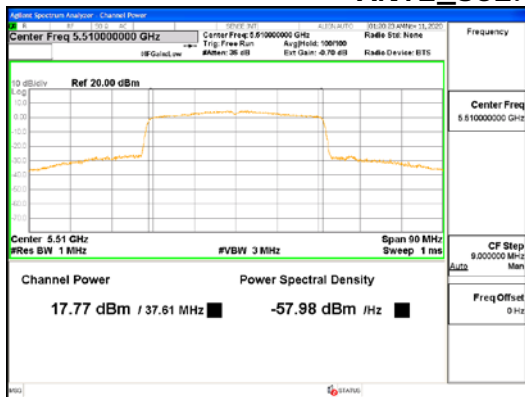

ANT2_802.11ax_HE40_UNI 2C