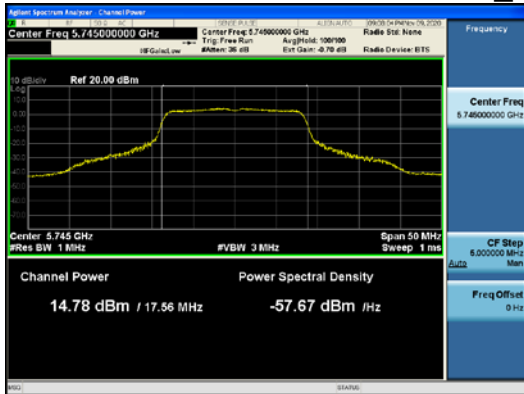

ANT1_802.11a_UNII 2C

ANT1_802.11a_UNII 3

CTK Co., Ltd.
(Ho-dong), 113, Yejik-ro, Cheoin-gu,
Yongin-si, Gyeonggi-do, Korea
Tel: +82-31-339-9970
Fax: +82-31-624-9501

Report No.:
CTK-2021-03418
Page (143) / (376) Pages