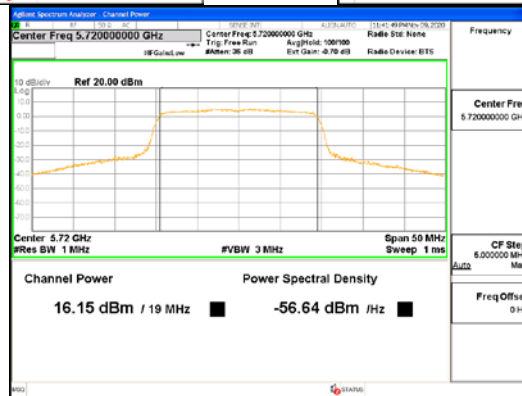

CTK Co., Ltd.
(Ho-dong), 113, Yejik-ro, Cheoin-gu,
Yongin-si, Gyeonggi-do, Korea
Tel: +82-31-339-9970
Fax: +82-31-624-9501

Report No.:
CTK-2021-03418
Page (156) / (376) Pages

ANT2_802.11ax_HE20_UNII 2C