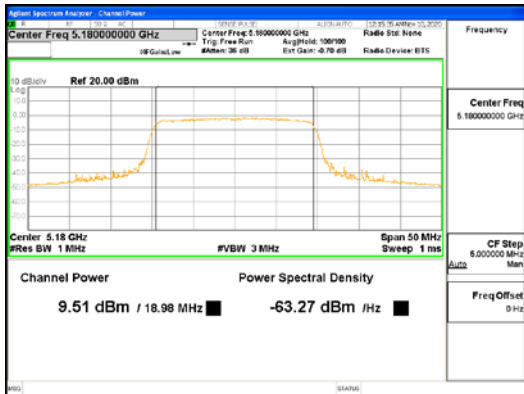

CTK Co., Ltd.
(Ho-dong), 113, Yejik-ro, Cheoin-gu,
Yongin-si, Gyeonggi-do, Korea
Tel: +82-31-339-9970
Fax: +82-31-624-9501

Report No.:
CTK-2021-03418
Page (153) / (376) Pages

ANT1_802.11ax_HE20_UNI1 1