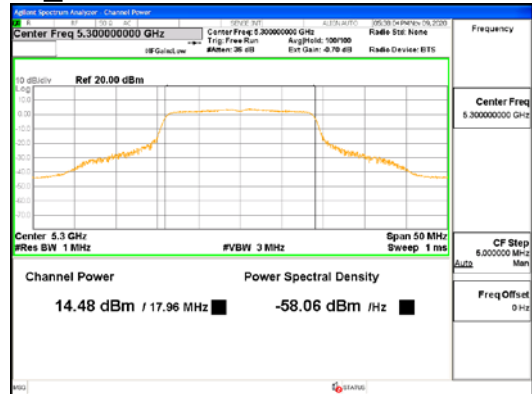

ANT2_802.11n_HT20_UNII 1

ANT2_802.11n_HT20_UNII 2A