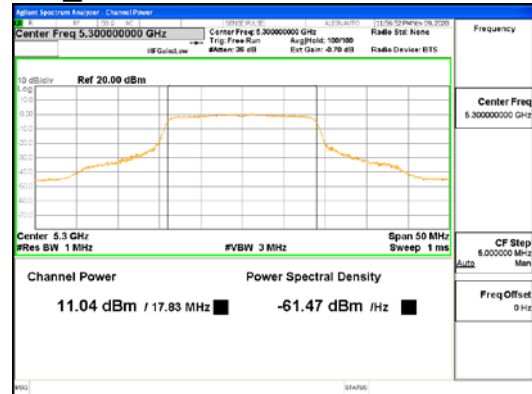

ANT1_802.11ac_VHT20_UNII 1

ANT1_802.11ac_VHT20_UNII 2A