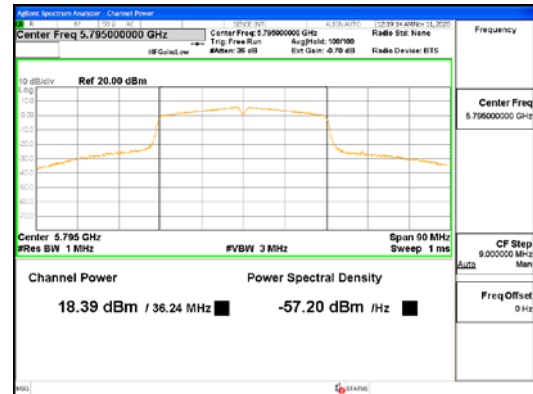

ANT2_802.11n_HT40_UNI I 1

ANT2_802.11n_HT40_UNI I 2A

ANT2_802.11n_HT40_UNI I 2C

CTK Co., Ltd.
(Ho-dong), 113, Yejik-ro, Cheoin-gu,
Yongin-si, Gyeonggi-do, Korea
Tel: +82-31-339-9970
Fax: +82-31-624-9501

Report No.:
CTK-2021-03418
Page (160) / (376) Pages