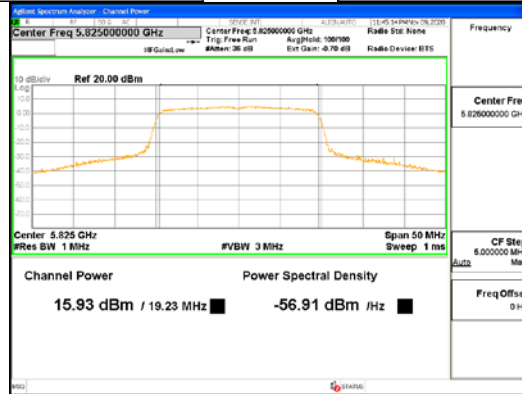

ANT2_802.11ax_HE20_UNII 3