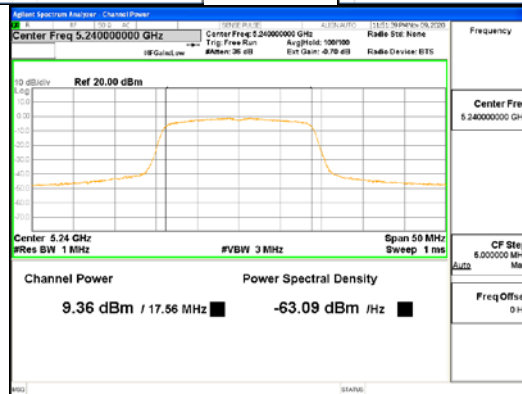

CTK Co., Ltd.
(Ho-dong), 113, Yejik-ro, Cheoin-gu,
Yongin-si, Gyeonggi-do, Korea
Tel: +82-31-339-9970
Fax: +82-31-624-9501

Report No.:
CTK-2021-03418
Page (149) / (376) Pages