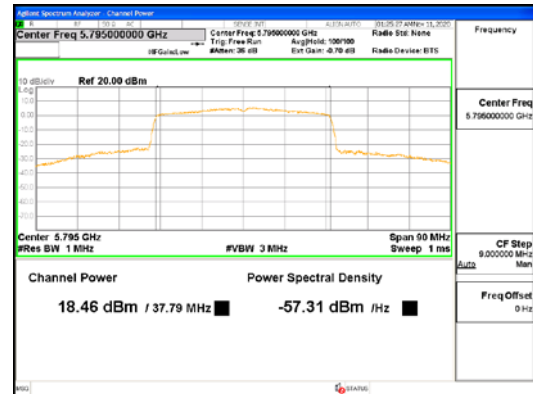

CTK Co., Ltd.
(Ho-dong), 113, Yejik-ro, Cheoin-gu,
Yongin-si, Gyeonggi-do, Korea
Tel: +82-31-339-9970
Fax: +82-31-624-9501

Report No.:
CTK-2021-03418
Page (168) / (376) Pages

ANT2_802.11ax_HE40_UNI 3