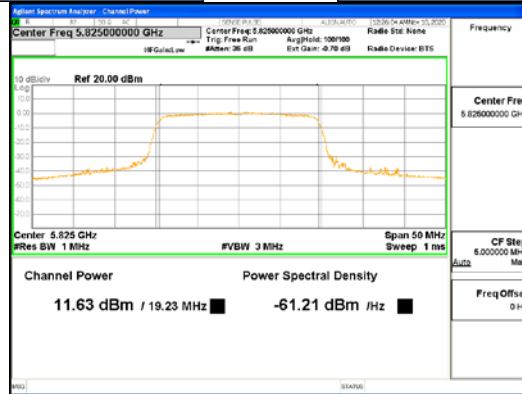

ANT1_802.11ax_HE20_UNII 2C

ANT1_802.11ax_HE20_UNII 3