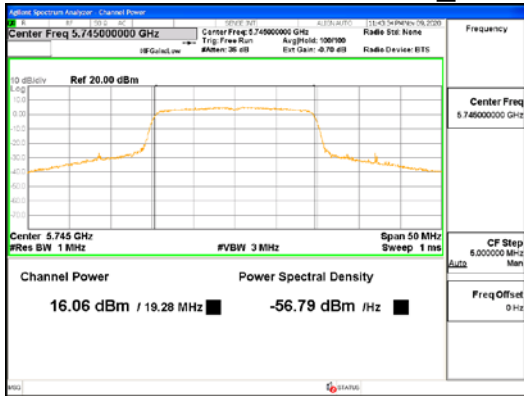

ANT2_802.11ax_HE20_UNII 3