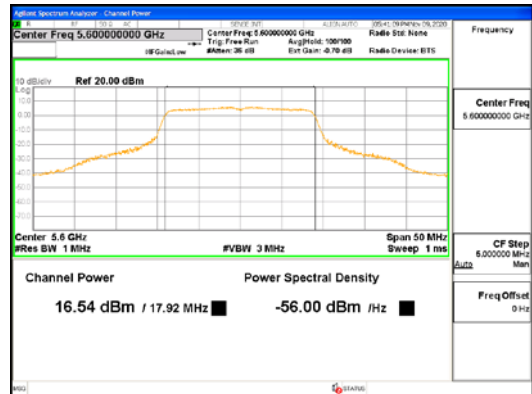

CTK Co., Ltd.
(Ho-dong), 113, Yejik-ro, Cheoin-gu,
Yongin-si, Gyeonggi-do, Korea
Tel: +82-31-339-9970
Fax: +82-31-624-9501

Report No.:
CTK-2021-03418
Page (148) / (376) Pages

ANT2_802.11n_HT20_UNII 2C