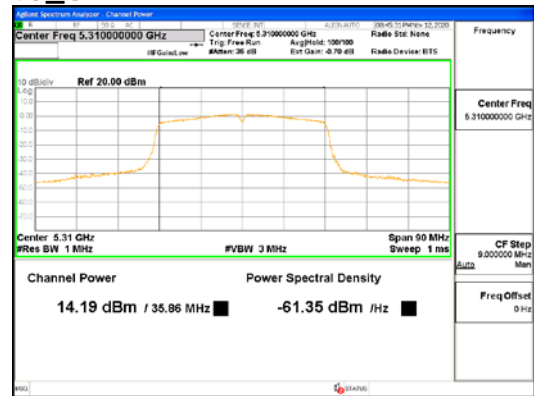

ANT2_802.11n_HT40_UNI I 2A