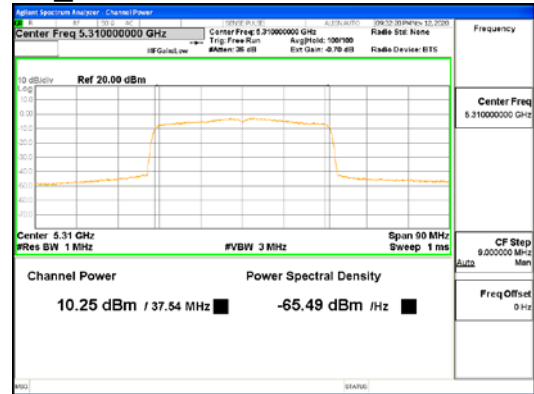

ANT1_802.11ax_HE40_UNI 2A