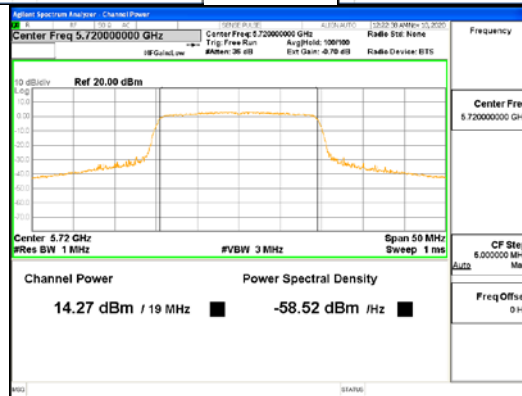

CTK Co., Ltd.
(Ho-dong), 113, Yejik-ro, Cheoin-gu,
Yongin-si, Gyeonggi-do, Korea
Tel: +82-31-339-9970
Fax: +82-31-624-9501

Report No.:
CTK-2021-03418
Page (154) / (376) Pages