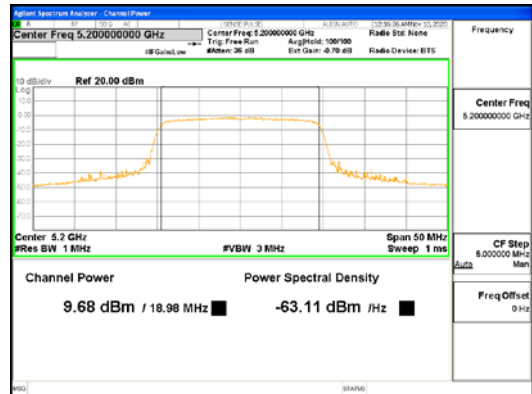

CTK Co., Ltd.
(Ho-dong), 113, Yejik-ro, Cheoin-gu,
Yongin-si, Gyeonggi-do, Korea
Tel: +82-31-339-9970
Fax: +82-31-624-9501

Report No.:
CTK-2021-03418
Page (153) / (376) Pages

ANT1_802.11ax_HE20_UNI1 1