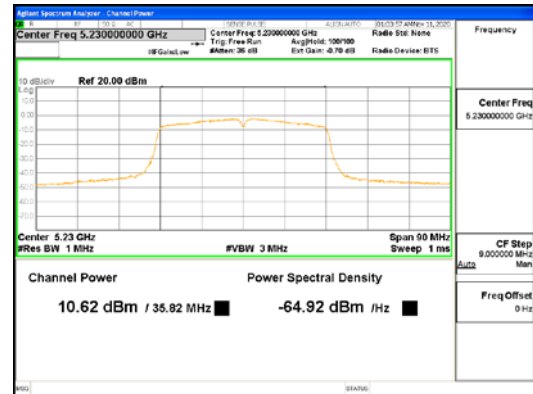

CTK Co., Ltd.
(Ho-dong), 113, Yejik-ro, Cheoin-gu,
Yongin-si, Gyeonggi-do, Korea
Tel: +82-31-339-9970
Fax: +82-31-624-9501

Report No.:
CTK-2021-03418
Page (161) / (376) Pages

ANT1_802.11ac_VHT40_UNI1