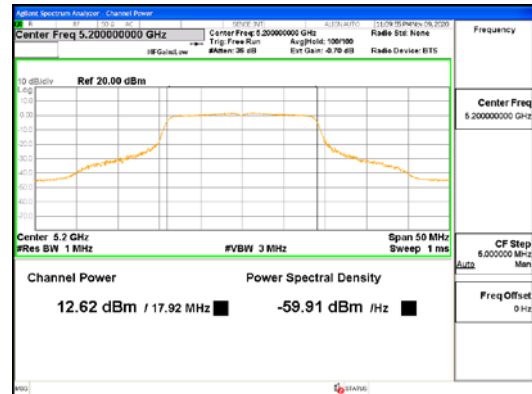

CTK Co., Ltd.
(Ho-dong), 113, Yejik-ro, Cheoin-gu,
Yongin-si, Gyeonggi-do, Korea
Tel: +82-31-339-9970
Fax: +82-31-624-9501

Report No.:
CTK-2021-03418
Page (151) / (376) Pages