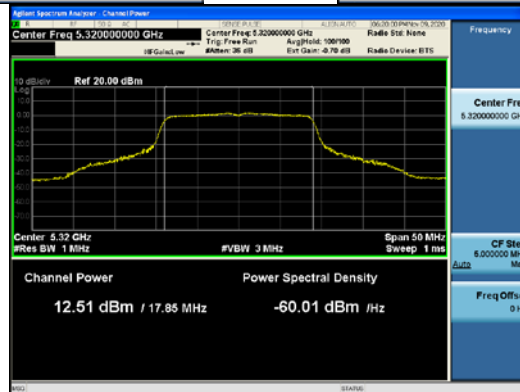

ANT1_802.11n_HT20_UNII 1

ANT1_802.11n_HT20_UNII 2A