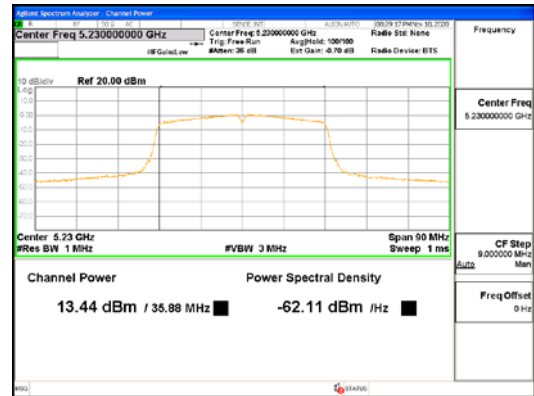

Report No.:
CTK-2021-03418
Page (158) / (376) Pages

ANT1_802.11n_HT40_UNI1 3

CTK Co., Ltd.
(Ho-dong), 113, Yejik-ro, Cheoin-gu,
Yongin-si, Gyeonggi-do, Korea
Tel: +82-31-339-9970
Fax: +82-31-624-9501

Report No.:
CTK-2021-03418
Page (159) / (376) Pages