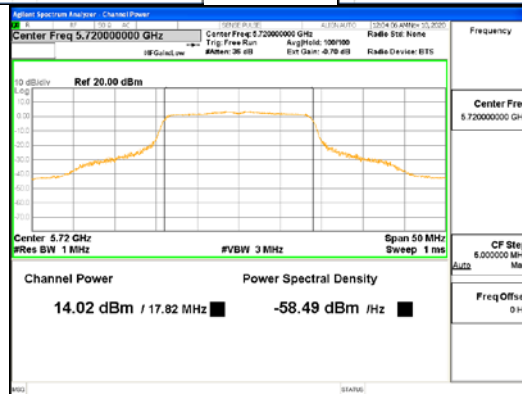

CTK Co., Ltd.
(Ho-dong), 113, Yejik-ro, Cheoin-gu,
Yongin-si, Gyeonggi-do, Korea
Tel: +82-31-339-9970
Fax: +82-31-624-9501

Report No.:
CTK-2021-03418
Page (150) / (376) Pages

ANT1_802.11ac_VHT20_UNII 2C