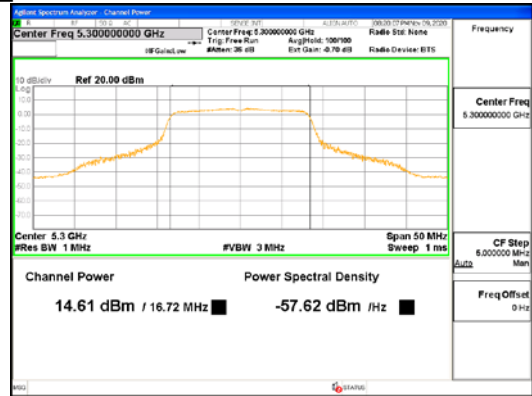

ANT2_802.11a_UNII 1