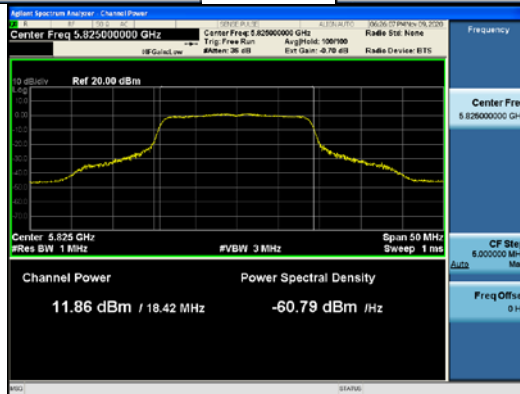

ANT1_802.11n_HT20_UNII 3