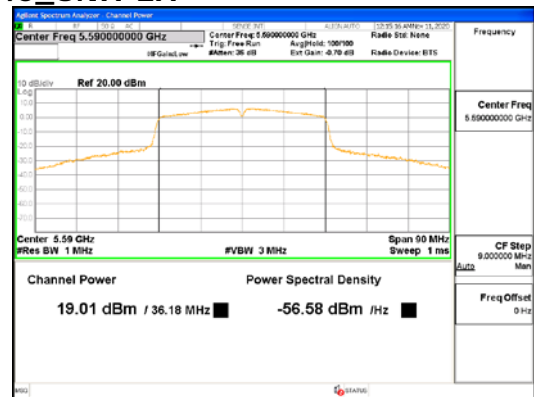

ANT2_802.11n_HT40_UNI I 2C