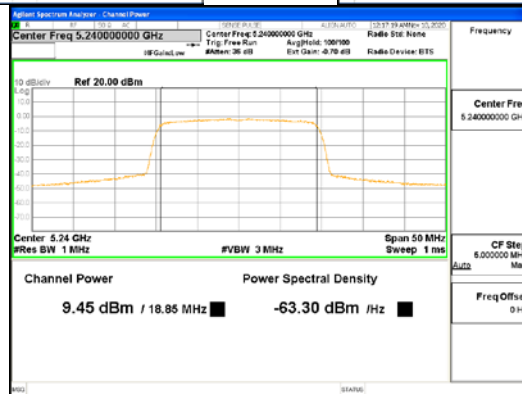

CTK Co., Ltd.
(Ho-dong), 113, Yejik-ro, Cheoin-gu,
Yongin-si, Gyeonggi-do, Korea
Tel: +82-31-339-9970
Fax: +82-31-624-9501

Report No.:
CTK-2021-03418
Page (153) / (376) Pages

ANT1_802.11ax_HE20_UNI1 1