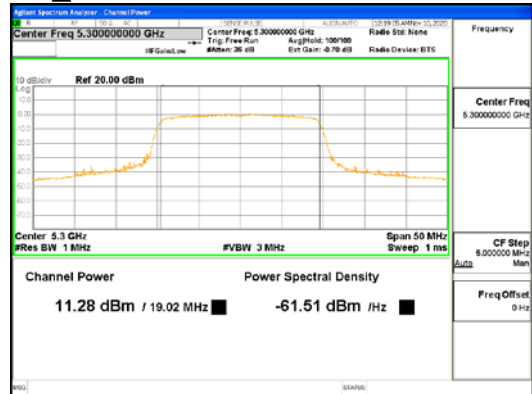

ANT1_802.11ax_HE20_UNI1 2A