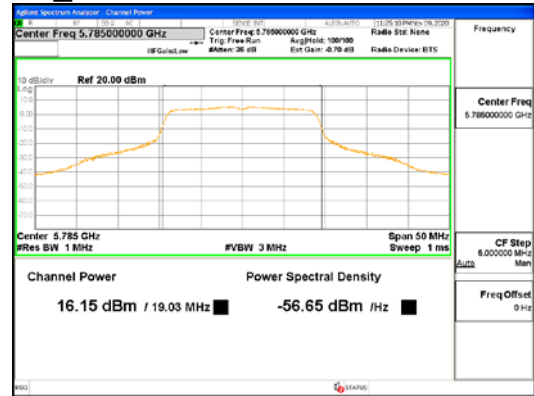

ANT2_802.11ac_VHT20_UNII 3