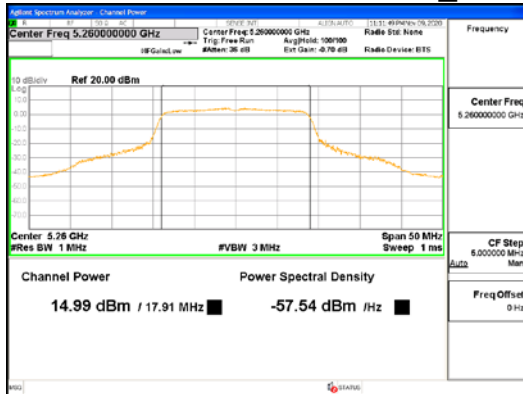

ANT2_802.11ac_VHT20_UNI1

ANT2_802.11ac_VHT20_UNI1 2A