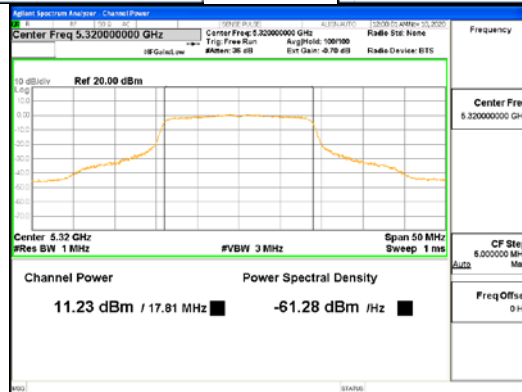

ANT1_802.11ac_VHT20_UNII 1

ANT1_802.11ac_VHT20_UNII 2A