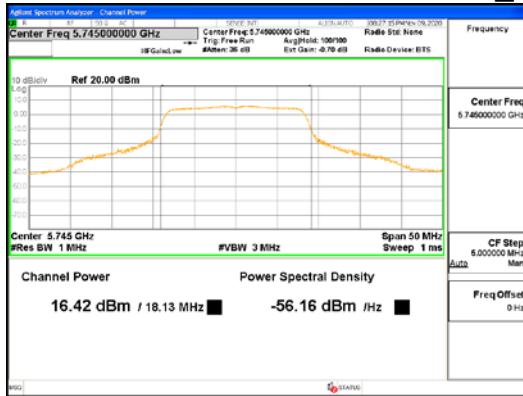

ANT2_802.11a_UNII 2C