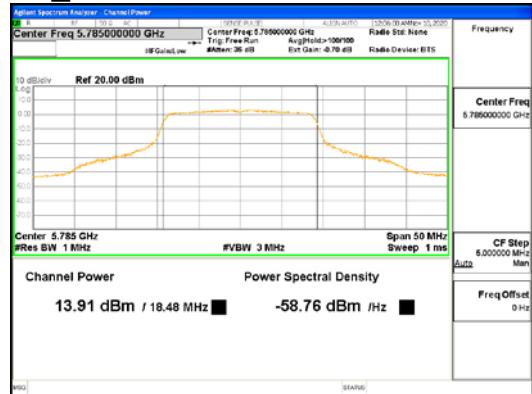

ANT1_802.11ac_VHT20_UNII 3