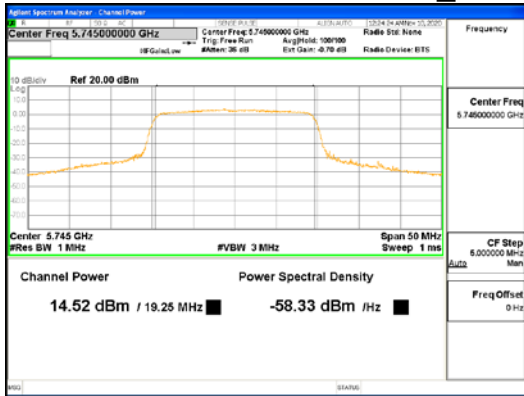

ANT1_802.11ax_HE20_UNII 2C

ANT1_802.11ax_HE20_UNII 3