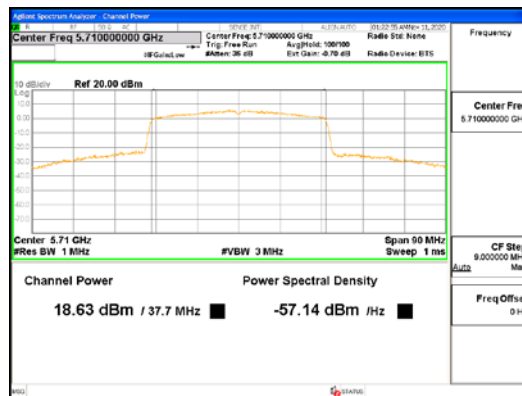

ANT2_802.11ax_HE40_UNI 2C