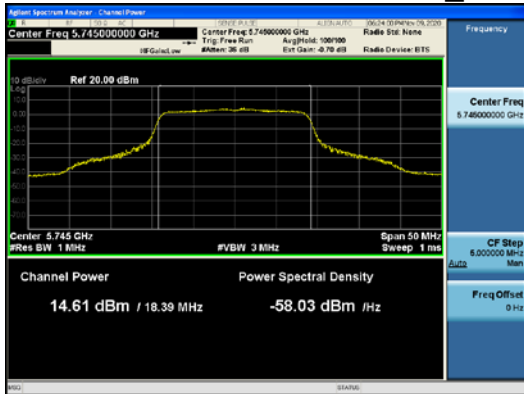

ANT1_802.11n_HT20_UNII 3