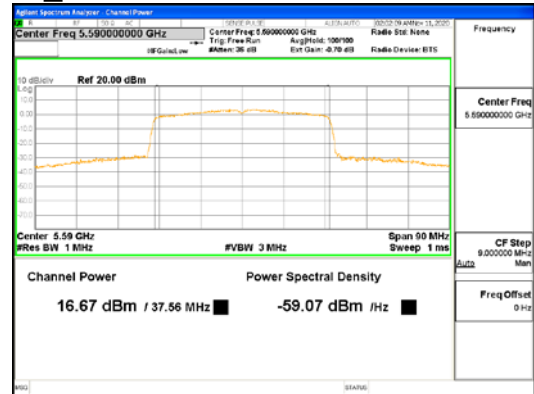

ANT1_802.11ax_HE40_UNI 2C