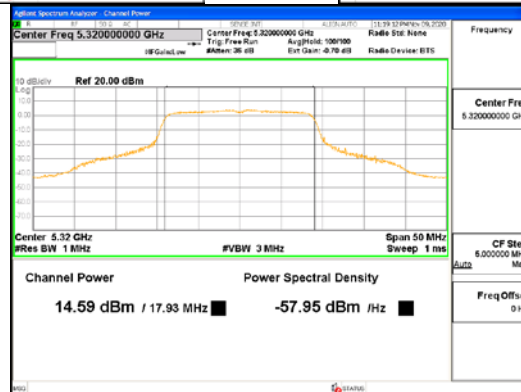

ANT2_802.11ac_VHT20_UNI1

ANT2_802.11ac_VHT20_UNI1 2A