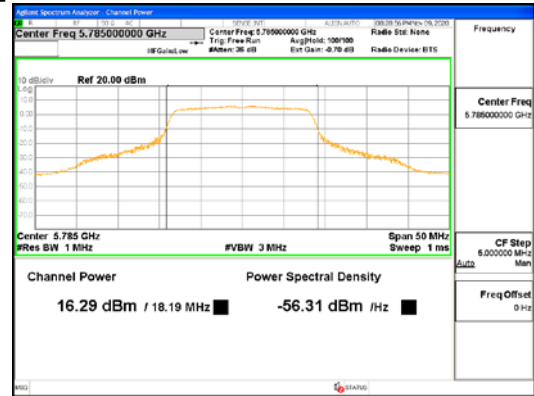

ANT2_802.11a_UNII 2C