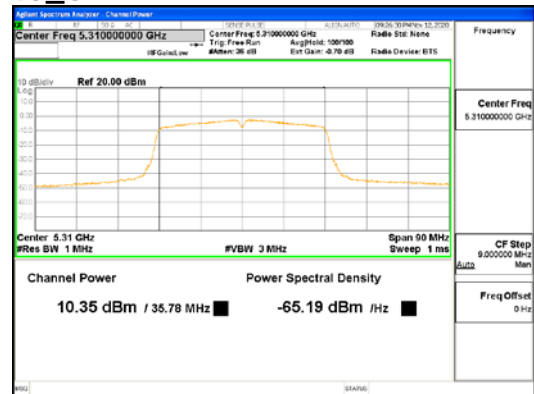

ANT1_802.11n_HT40_UNI I 2A