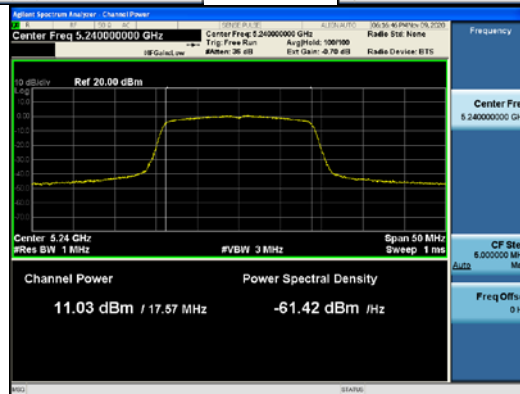

ANT2_802.11a_UNII 2C

ANT2_802.11a_UNII 3

CTK Co., Ltd.
 (Ho-dong), 113, Yejik-ro, Cheoin-gu,
 Yongin-si, Gyeonggi-do, Korea
 Tel: +82-31-339-9970
 Fax: +82-31-624-9501

Report No.:
 CTK-2021-03418
 Page (145) / (376) Pages