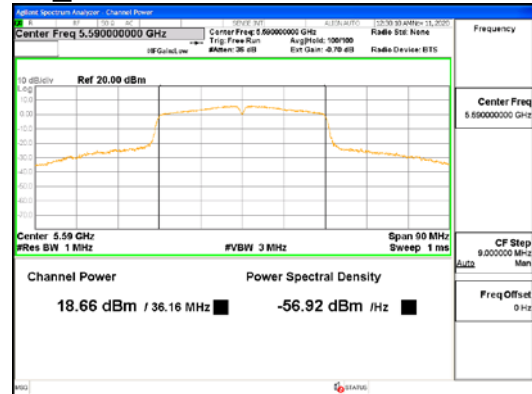

ANT2_802.11ac_VHT40_UNI1 2C