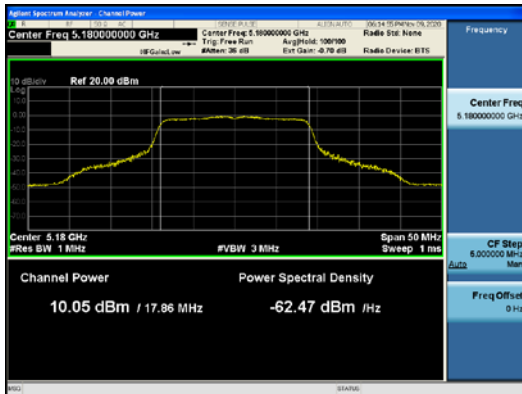

ANT2_802.11a_UNII 2C

ANT2_802.11a_UNII 3

CTK Co., Ltd.
 (Ho-dong), 113, Yejik-ro, Cheoin-gu,
 Yongin-si, Gyeonggi-do, Korea
 Tel: +82-31-339-9970
 Fax: +82-31-624-9501

Report No.:
 CTK-2021-03418
 Page (145) / (376) Pages