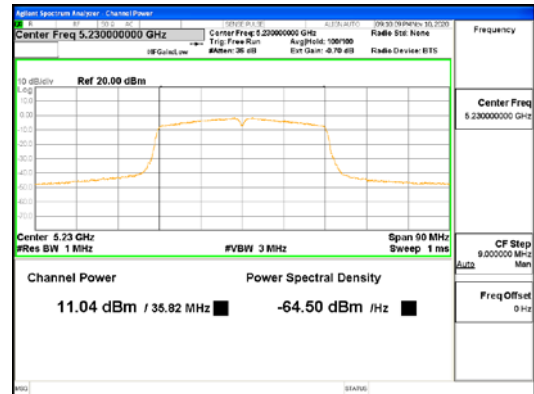

CTK Co., Ltd.
(Ho-dong), 113, Yejik-ro, Cheoin-gu,
Yongin-si, Gyeonggi-do, Korea
Tel: +82-31-339-9970
Fax: +82-31-624-9501

Report No.:
CTK-2021-03418
Page (157) / (376) Pages

ANT1_802.11n_HT40_UNI I 1