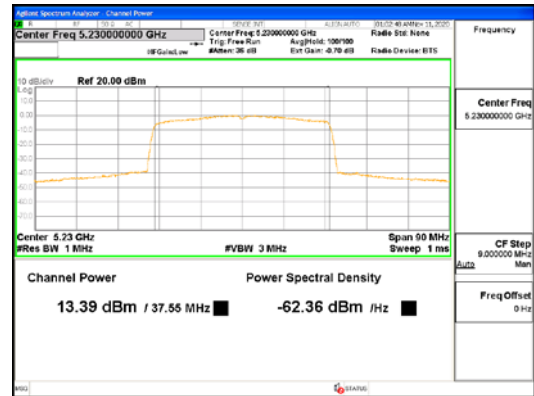

CTK Co., Ltd.
(Ho-dong), 113, Yejik-ro, Cheoin-gu,
Yongin-si, Gyeonggi-do, Korea
Tel: +82-31-339-9970
Fax: +82-31-624-9501

Report No.:
CTK-2021-03418
Page (167) / (376) Pages

ANT2_802.11ax_HE40_UNI 1