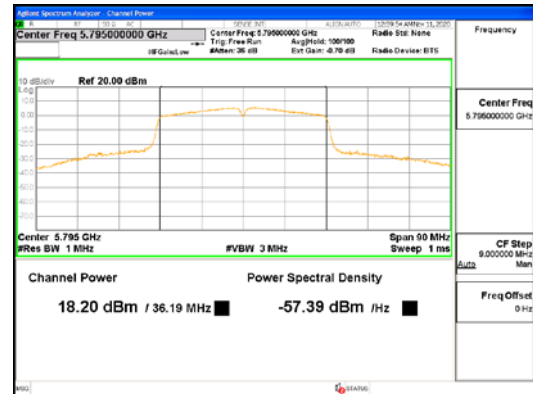

CTK Co., Ltd.
(Ho-dong), 113, Yejik-ro, Cheoin-gu,
Yongin-si, Gyeonggi-do, Korea
Tel: +82-31-339-9970
Fax: +82-31-624-9501

Report No.:
CTK-2021-03418
Page (164) / (376) Pages

ANT2_802.11ac_VHT40_UNII 3