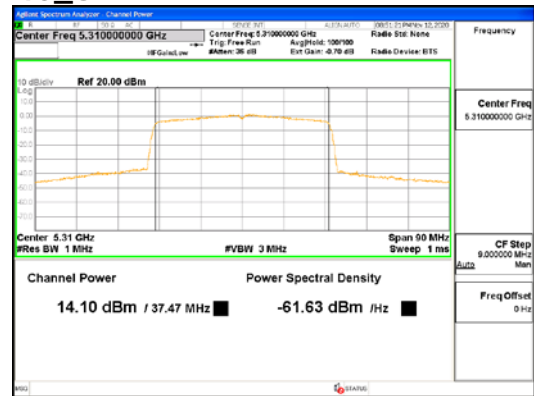

ANT2_802.11ax_HE40_UNI 2A