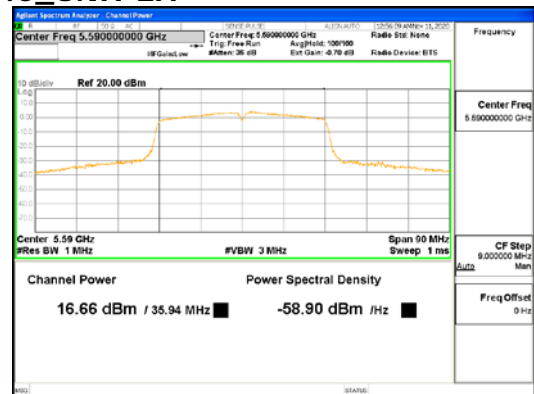

ANT1_802.11n_HT40_UNI I 2C