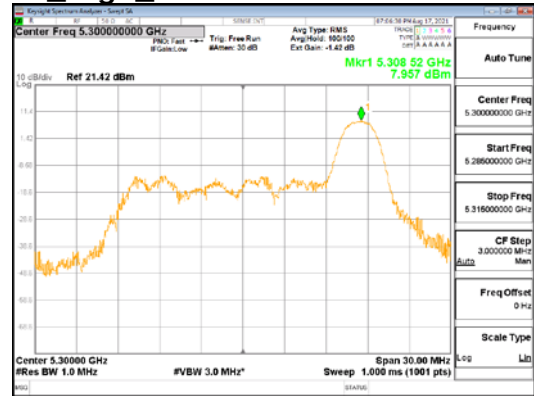

ANT2_802.11ax_HE20_26T_High_UNI1 1

ANT2_802.11ax_HE20_26T_High_UNI1 2A