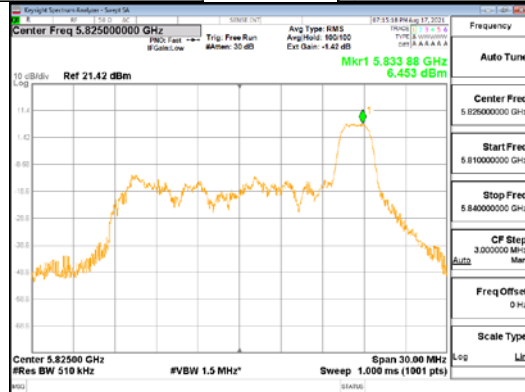

ANT2_802.11ax_HE20_26T_High_UNII 2C

ANT2_802.11ax_HE20_26T_High_UNII 3