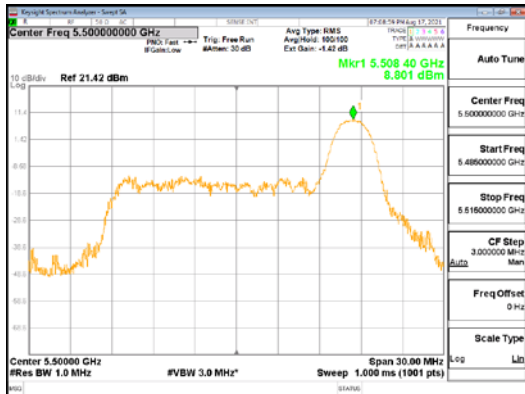

CTK Co., Ltd.
(Ho-dong), 113, Yejik-ro, Cheoin-gu,
Yongin-si, Gyeonggi-do, Korea
Tel: +82-31-339-9970
Fax: +82-31-624-9501

Report No.:
CTK-2021-03418
Page (220) / (376) Pages