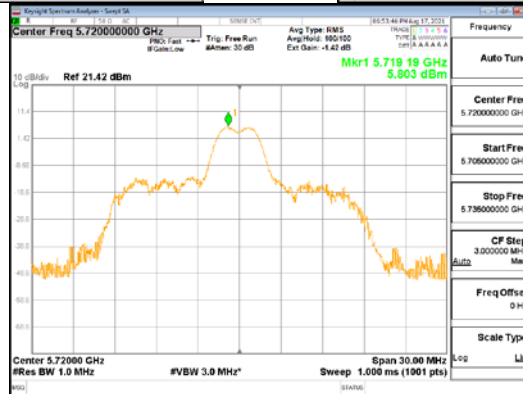

ANT2_802.11ax_HE20_26T_Mid_UNII 1

ANT2_802.11ax_HE20_26T_Mid_UNII 2A

CTK Co., Ltd.
 (Ho-dong), 113, Yejik-ro, Cheoin-gu,
 Yongin-si, Gyeonggi-do, Korea
 Tel: +82-31-339-9970
 Fax: +82-31-624-9501

Report No.:
 CTK-2021-03418
 Page (216) / (376) Pages