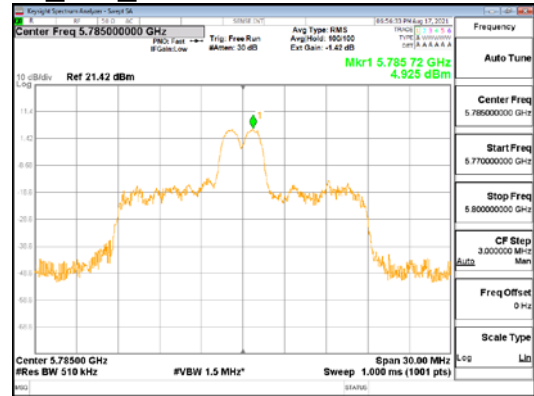

ANT2_802.11ax_HE20_26T_Mid_UNII 2C

ANT2_802.11ax_HE20_26T_Mid_UNII 3