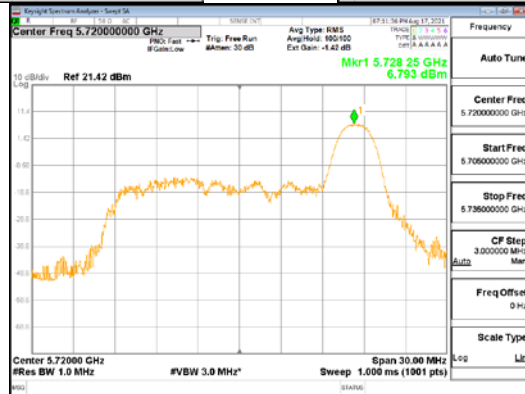

CTK Co., Ltd.
(Ho-dong), 113, Yejik-ro, Cheoin-gu,
Yongin-si, Gyeonggi-do, Korea
Tel: +82-31-339-9970
Fax: +82-31-624-9501

Report No.:
CTK-2021-03418
Page (220) / (376) Pages