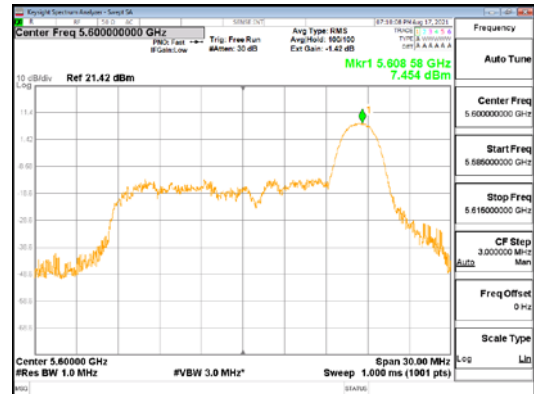

CTK Co., Ltd.
(Ho-dong), 113, Yejik-ro, Cheoin-gu,
Yongin-si, Gyeonggi-do, Korea
Tel: +82-31-339-9970
Fax: +82-31-624-9501

Report No.:
CTK-2021-03418
Page (220) / (376) Pages