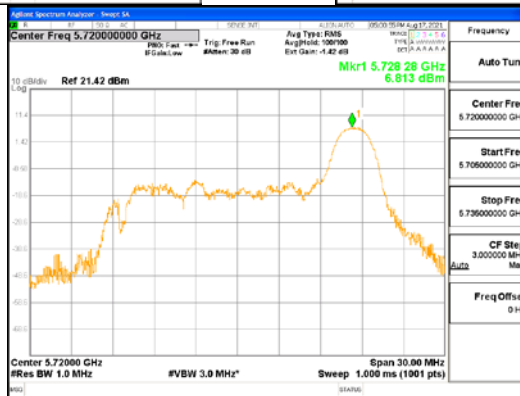

ANT1_802.11ax_HE20_26T_High_UNI 1

ANT1_802.11ax_HE20_26T_High_UNI 2A

CTK Co., Ltd.
 (Ho-dong), 113, Yejik-ro, Cheoin-gu,
 Yongin-si, Gyeonggi-do, Korea
 Tel: +82-31-339-9970
 Fax: +82-31-624-9501

Report No.:
 CTK-2021-03418
 Page (218) / (376) Pages