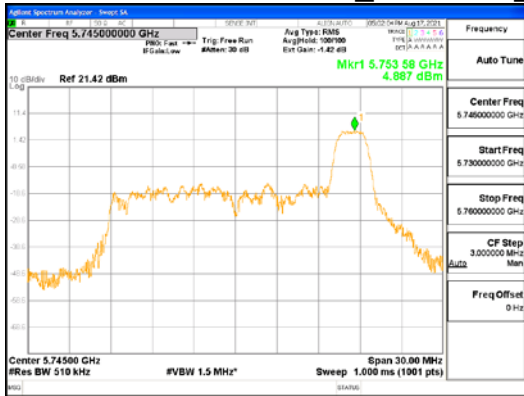

ANT1_802.11ax_HE20_26T_High_UNII 2C

ANT1_802.11ax_HE20_26T_High_UNII 3