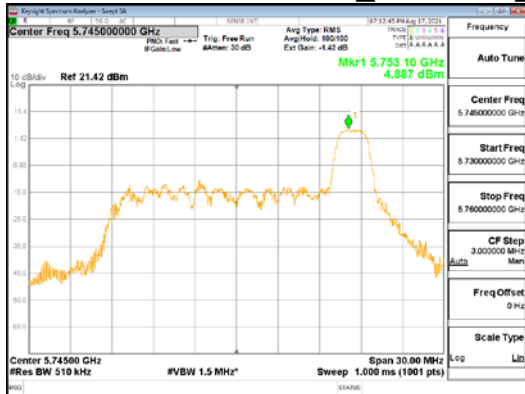

ANT2_802.11ax_HE20_26T_High_UNII 2C

ANT2_802.11ax_HE20_26T_High_UNII 3