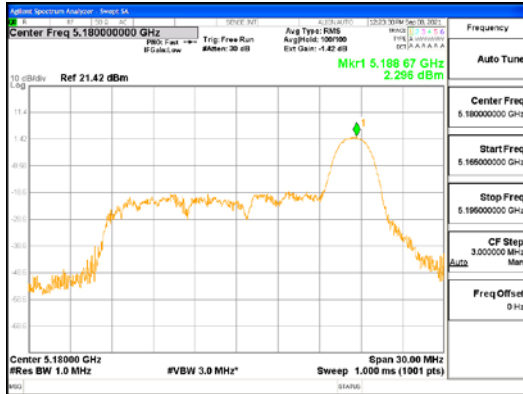

ANT2_802.11ax_HE20_26T_Mid_UNII 2C

ANT2_802.11ax_HE20_26T_Mid_UNII 3

CTK Co., Ltd.
 (Ho-dong), 113, Yejik-ro, Cheoin-gu,
 Yongin-si, Gyeonggi-do, Korea
 Tel: +82-31-339-9970
 Fax: +82-31-624-9501

Report No.:
 CTK-2021-03418
 Page (217) / (376) Pages