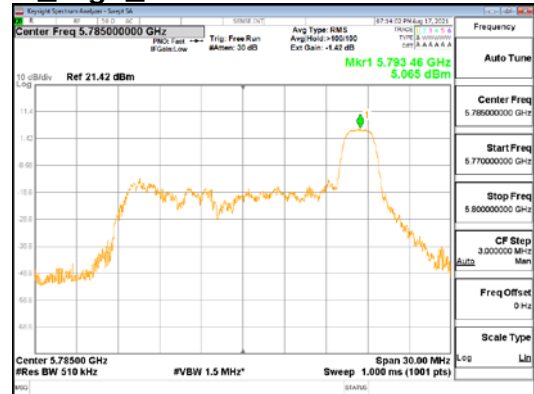

ANT2_802.11ax_HE20_26T_High_UNII 2C

ANT2_802.11ax_HE20_26T_High_UNII 3