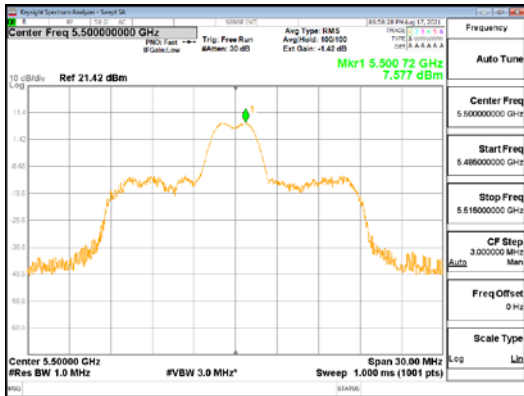

ANT2_802.11ax_HE20_26T_Mid_UNII 1

ANT2_802.11ax_HE20_26T_Mid_UNII 2A

CTK Co., Ltd.
 (Ho-dong), 113, Yejik-ro, Cheoin-gu,
 Yongin-si, Gyeonggi-do, Korea
 Tel: +82-31-339-9970
 Fax: +82-31-624-9501

Report No.:
 CTK-2021-03418
 Page (216) / (376) Pages