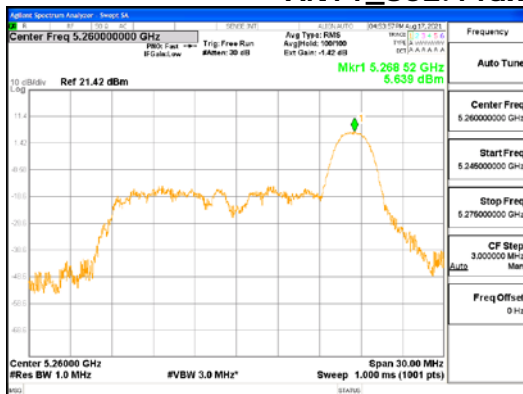

ANT1_802.11ax_HE20_26T_High_UNI 2A