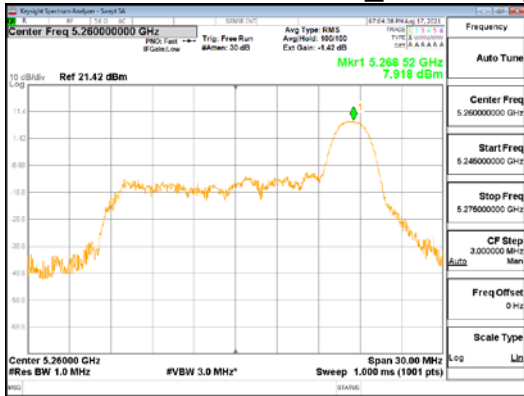

ANT2_802.11ax_HE20_26T_High_UNI1 1

ANT2_802.11ax_HE20_26T_High_UNI1 2A