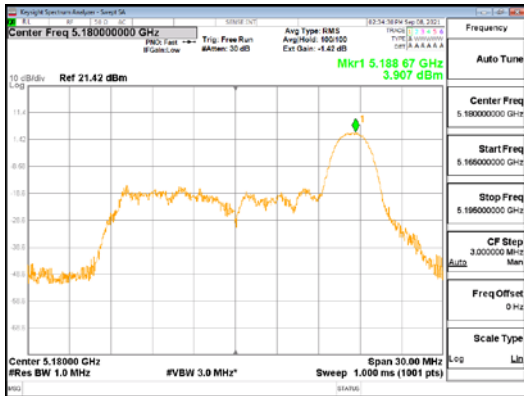

ANT2_802.11ax_HE20_26T_High_UNI1 1

ANT2_802.11ax_HE20_26T_High_UNI1 2A