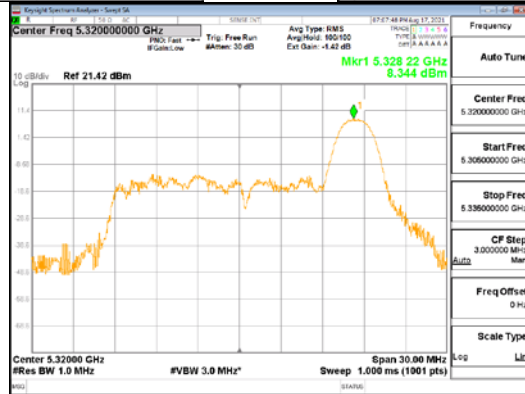

ANT2_802.11ax_HE20_26T_High_UNI1 1

ANT2_802.11ax_HE20_26T_High_UNI1 2A