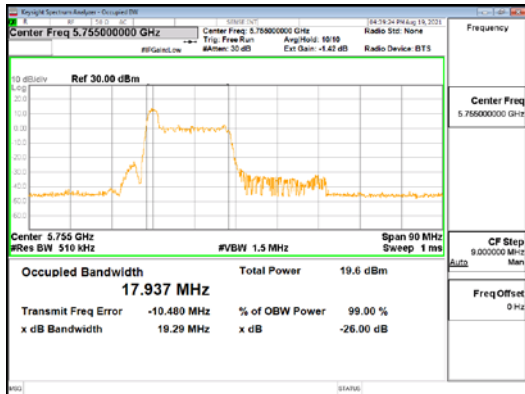

CTK Co., Ltd.
(Ho-dong), 113, Yejik-ro, Cheoin-gu,
Yongin-si, Gyeonggi-do, Korea
Tel: +82-31-339-9970
Fax: +82-31-624-9501

Report No.:
CTK-2021-03422
Page (80) / (373) Pages

ANT2_802.11ax_HE40_26T_Low_UNI I 3