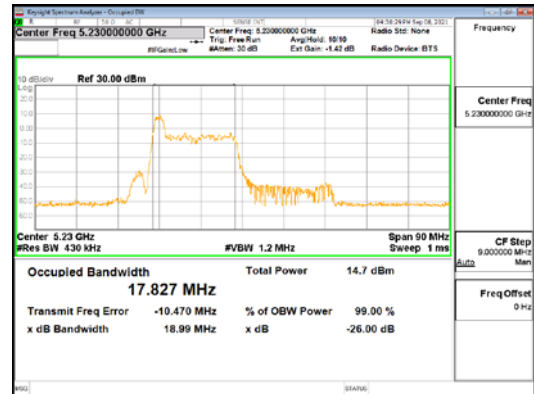

CTK Co., Ltd.
(Ho-dong), 113, Yejik-ro, Cheoin-gu,
Yongin-si, Gyeonggi-do, Korea
Tel: +82-31-339-9970
Fax: +82-31-624-9501

Report No.:
CTK-2021-03422
Page (79) / (373) Pages

ANT2_802.11ax_HE40_26T_Low_UNII 1