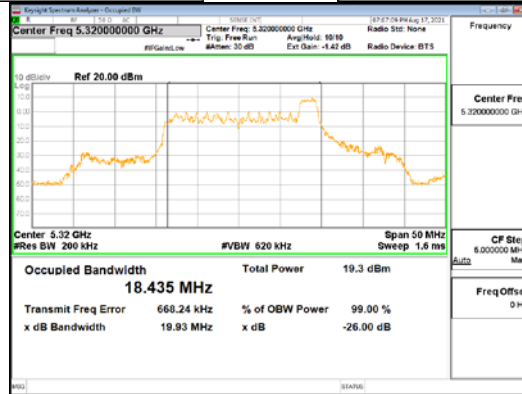

ANT2_802.11ax_HE20_26T_High_UNI 1

ANT2_802.11ax_HE20_26T_High_UNI 2A