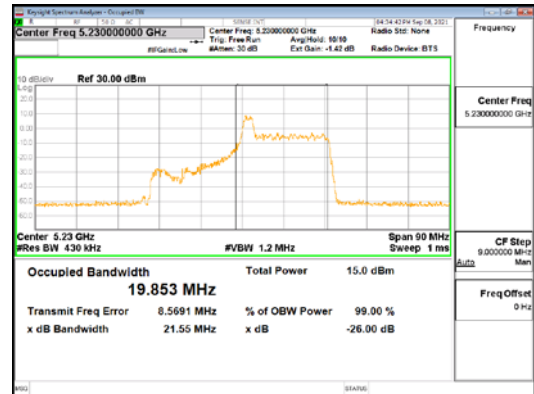

CTK Co., Ltd.
(Ho-dong), 113, Yejik-ro, Cheoin-gu,
Yongin-si, Gyeonggi-do, Korea
Tel: +82-31-339-9970
Fax: +82-31-624-9501

Report No.:
CTK-2021-03422
Page (83) / (373) Pages

ANT2_802.11ax_HE40_26T_Mid_UNII 1