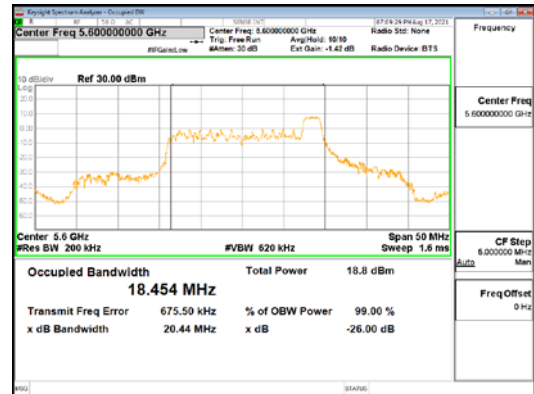

CTK Co., Ltd.
(Ho-dong), 113, Yejik-ro, Cheoin-gu,
Yongin-si, Gyeonggi-do, Korea
Tel: +82-31-339-9970
Fax: +82-31-624-9501

Report No.:
CTK-2021-03422
Page (64) / (373) Pages