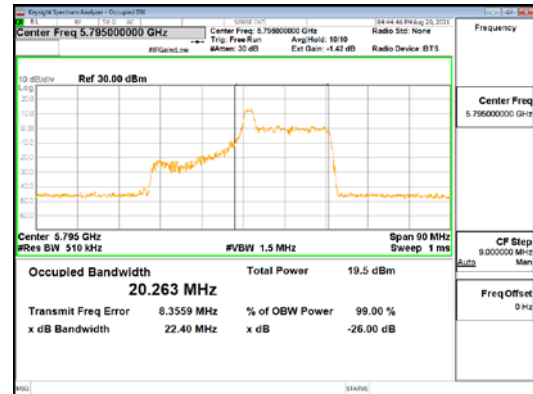

CTK Co., Ltd.
(Ho-dong), 113, Yejik-ro, Cheoin-gu,
Yongin-si, Gyeonggi-do, Korea
Tel: +82-31-339-9970
Fax: +82-31-624-9501

Report No.:
CTK-2021-03422
Page (84) / (373) Pages

ANT2_802.11ax_HE40_26T_Mid_UNII 3