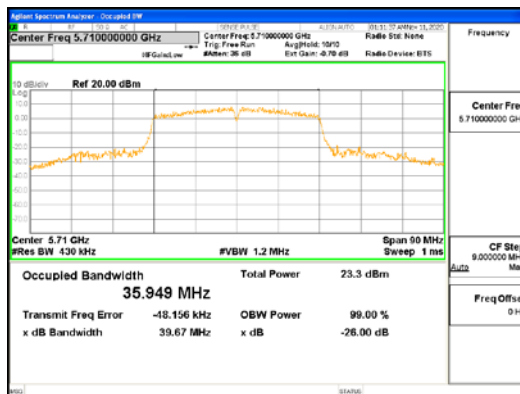

ANT1_802.11ac_VHT40_UNI1 2C