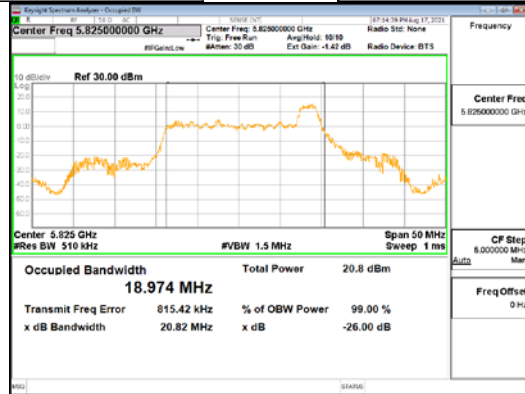

ANT2_802.11ax_HE20_26T_High_UNII 2C

ANT2_802.11ax_HE20_26T_High_UNII 3