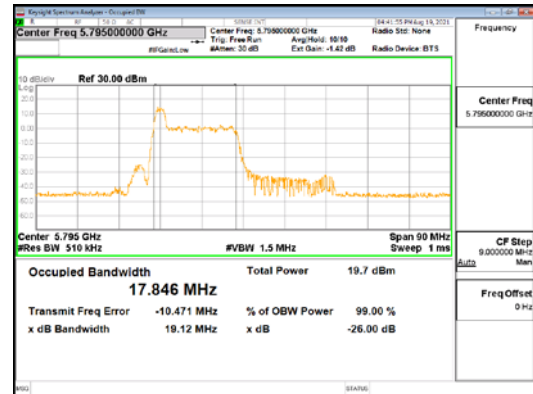

CTK Co., Ltd.
(Ho-dong), 113, Yejik-ro, Cheoin-gu,
Yongin-si, Gyeonggi-do, Korea
Tel: +82-31-339-9970
Fax: +82-31-624-9501

Report No.:
CTK-2021-03422
Page (80) / (373) Pages

ANT2_802.11ax_HE40_26T_Low_UNI I 3