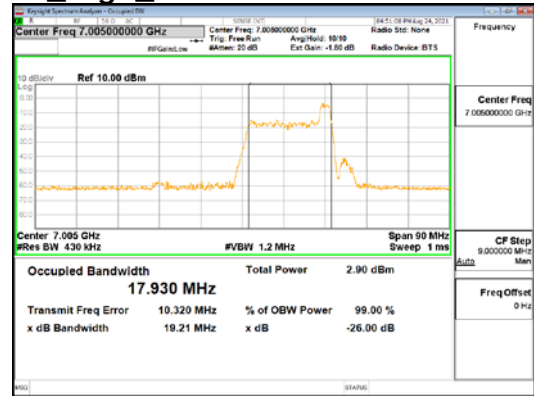

ANT2_802.11ax_HE40_26T_High_UNII 7

ANT2_802.11ax_HE40_26T_High_UNII 8