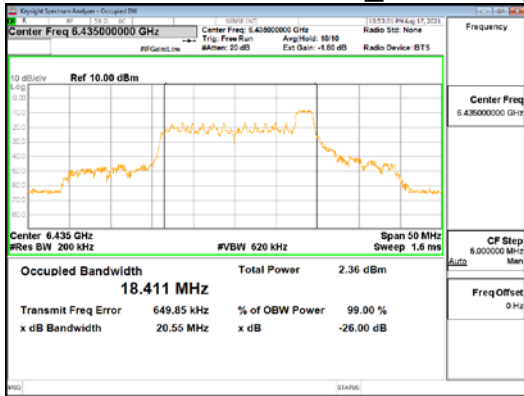

ANT2_802.11ax_HE20_26T_High_UNI 5

ANT2_802.11ax_HE20_26T_High_UNI 6