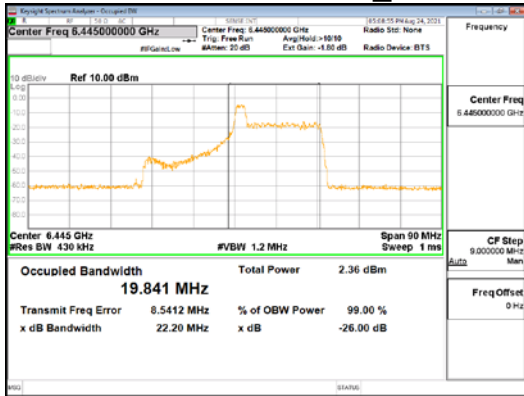

ANT2_802.11ax_HE40_26T_Mid_UNII 6