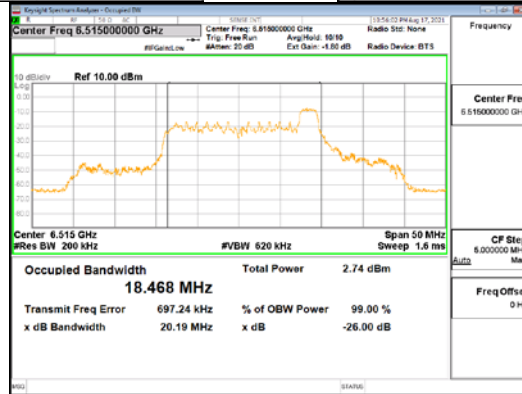

ANT2_802.11ax_HE20_26T_High_UNI 5

ANT2_802.11ax_HE20_26T_High_UNI 6