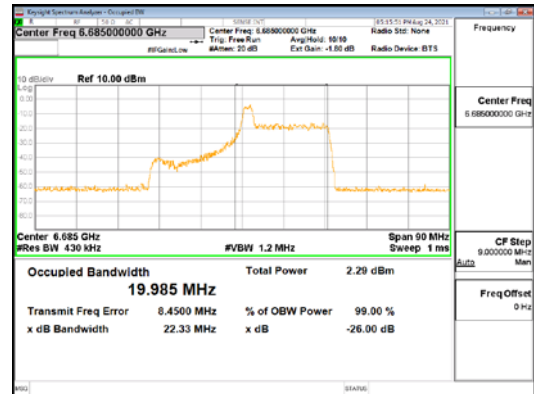

CTK Co., Ltd.
(Ho-dong), 113, Yejik-ro, Cheoin-gu,
Yongin-si, Gyeonggi-do, Korea
Tel: +82-31-339-9970
Fax: +82-31-624-9501

Report No.:
CTK-2021-03419
Page (50) / (248) Pages