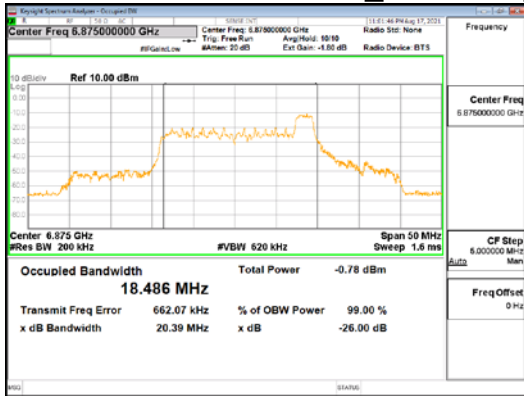

ANT2_802.11ax_HE20_26T_High_UNII 7

ANT2_802.11ax_HE20_26T_High_UNII 8