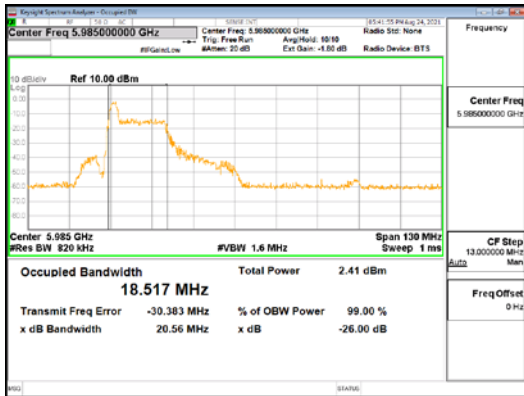

CTK Co., Ltd.
(Ho-dong), 113, Yejik-ro, Cheoin-gu,
Yongin-si, Gyeonggi-do, Korea
Tel: +82-31-339-9970
Fax: +82-31-624-9501

Report No.:
CTK-2021-03419
Page (57) / (248) Pages

ANT2_802.11ax_HE80_26T_Low_UNI I 5