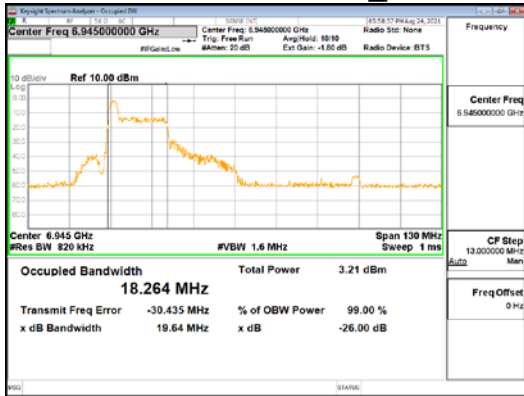

ANT2_802.11ax_HE80_26T_Low_UNI I 8