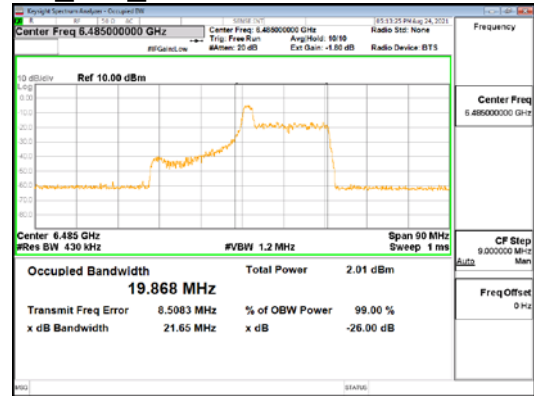

ANT2_802.11ax_HE40_26T_Mid_UNII 6