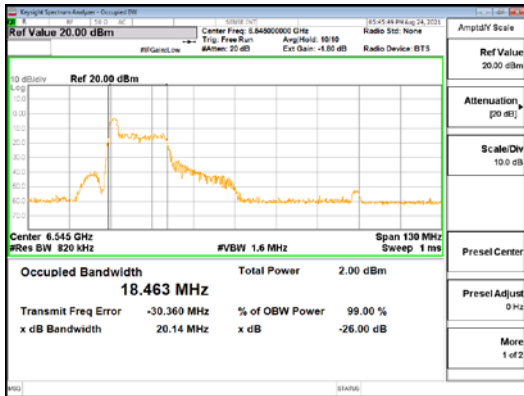

CTK Co., Ltd.
(Ho-dong), 113, Yejik-ro, Cheoin-gu,
Yongin-si, Gyeonggi-do, Korea
Tel: +82-31-339-9970
Fax: +82-31-624-9501

Report No.:
CTK-2021-03419
Page (58) / (248) Pages

ANT2_802.11ax_HE80_26T_Low_UNI I 7