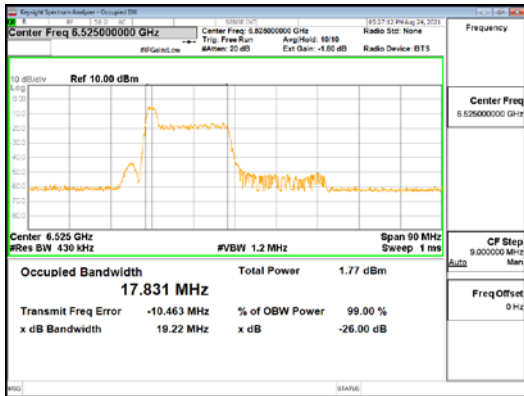

CTK Co., Ltd.
(Ho-dong), 113, Yejik-ro, Cheoin-gu,
Yongin-si, Gyeonggi-do, Korea
Tel: +82-31-339-9970
Fax: +82-31-624-9501

Report No.:
CTK-2021-03419
Page (46) / (248) Pages