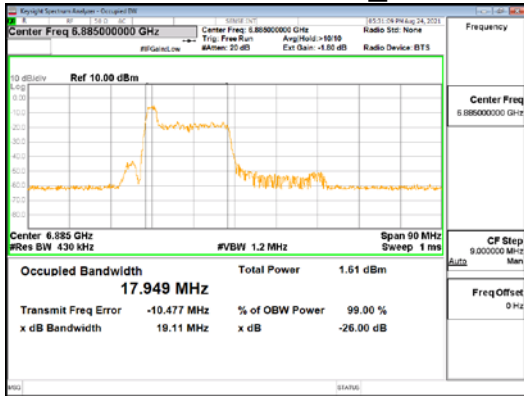

ANT2_802.11ax_HE40_26T_Low_UNII 7

ANT2_802.11ax_HE40_26T_Low_UNII 8