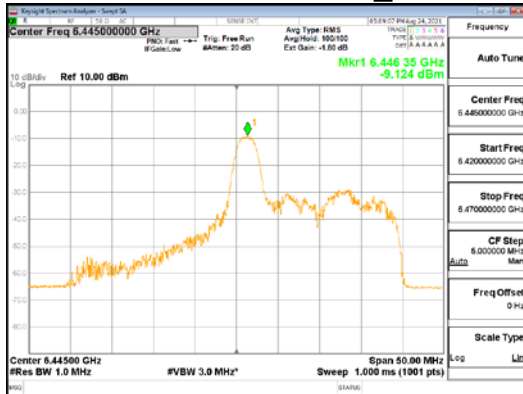

ANT2_802.11ax_HE40_26T_Mid_UNII 6