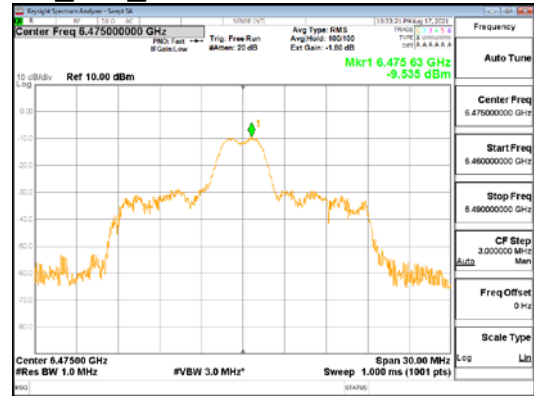

ANT2_802.11ax_HE20_26T_Mid_UNI1 5

ANT2_802.11ax_HE20_26T_Mid_UNI1 6