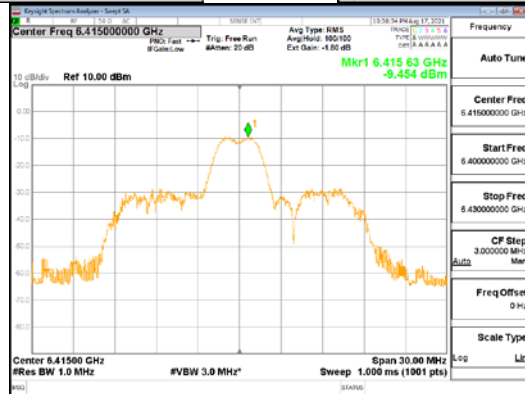

CTK Co., Ltd.
(Ho-dong), 113, Yejik-ro, Cheoin-gu,
Yongin-si, Gyeonggi-do, Korea
Tel: +82-31-339-9970
Fax: +82-31-624-9501

Report No.:
CTK-2021-03419
Page (156) / (248) Pages