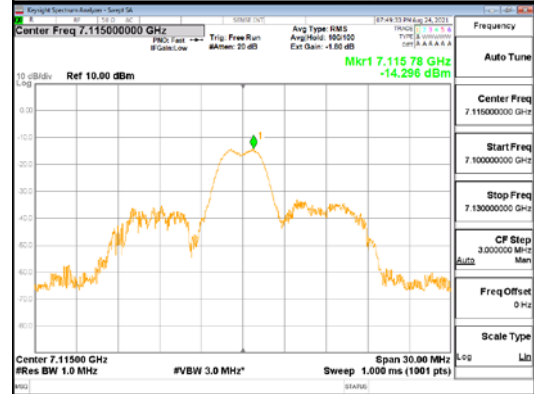

ANT2_802.11ax_HE20_26T_Mid_UNII 7

ANT2_802.11ax_HE20_26T_Mid_UNII 8