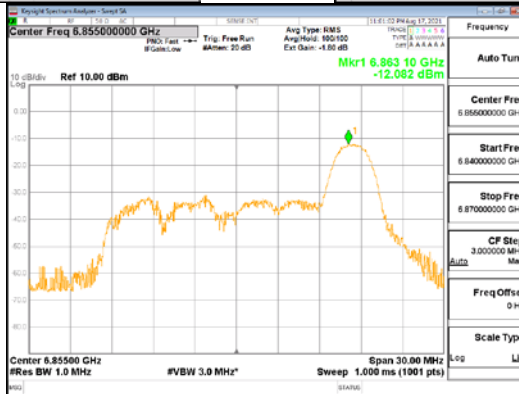

CTK Co., Ltd.
(Ho-dong), 113, Yejik-ro, Cheoin-gu,
Yongin-si, Gyeonggi-do, Korea
Tel: +82-31-339-9970
Fax: +82-31-624-9501

Report No.:
CTK-2021-03419
Page (161) / (248) Pages