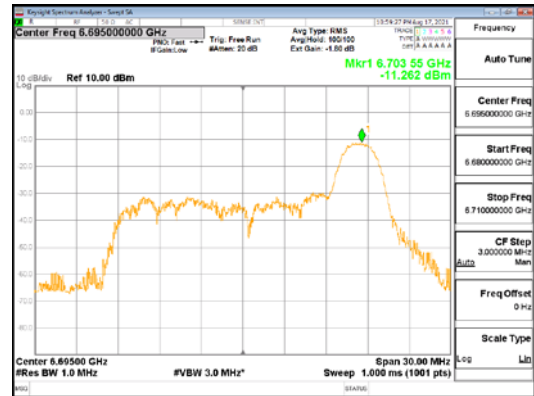

CTK Co., Ltd.
(Ho-dong), 113, Yejik-ro, Cheoin-gu,
Yongin-si, Gyeonggi-do, Korea
Tel: +82-31-339-9970
Fax: +82-31-624-9501

Report No.:
CTK-2021-03419
Page (161) / (248) Pages