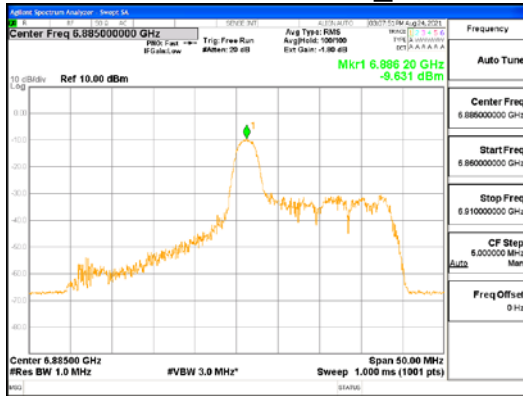

ANT1_802.11ax_HE40_26T_Mid_UNII 7

ANT1_802.11ax_HE40_26T_Mid_UNII 8