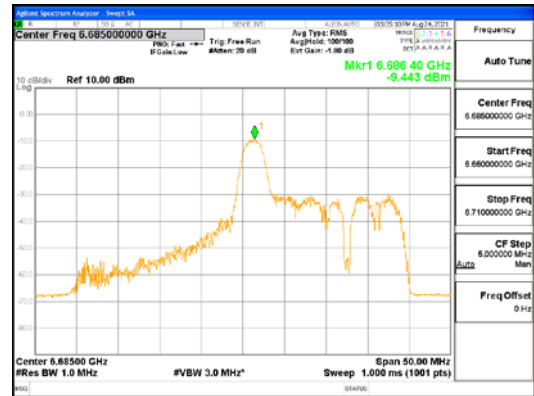

CTK Co., Ltd.
(Ho-dong), 113, Yejik-ro, Cheoin-gu,
Yongin-si, Gyeonggi-do, Korea
Tel: +82-31-339-9970
Fax: +82-31-624-9501

Report No.:
CTK-2021-03419
Page (167) / (248) Pages