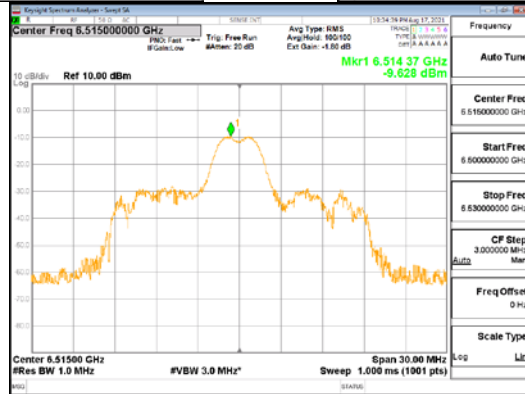

ANT2_802.11ax_HE20_26T_Mid_UNI1 5

ANT2_802.11ax_HE20_26T_Mid_UNI1 6