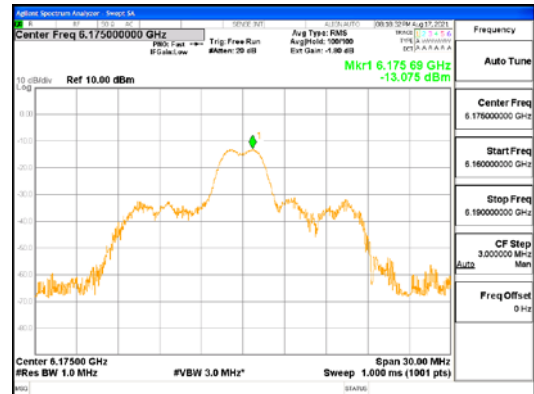

CTK Co., Ltd.
(Ho-dong), 113, Yejik-ro, Cheoin-gu,
Yongin-si, Gyeonggi-do, Korea
Tel: +82-31-339-9970
Fax: +82-31-624-9501

Report No.:
CTK-2021-03419
Page (154) / (248) Pages