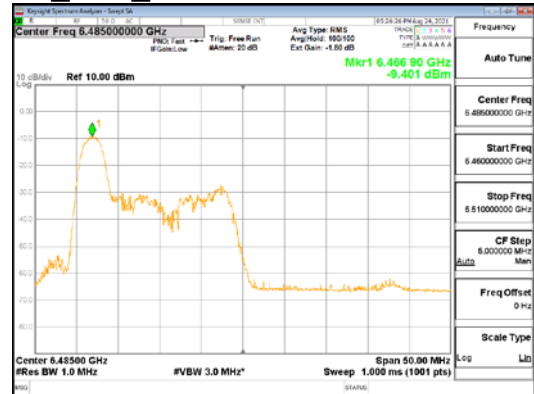

ANT2_802.11ax_HE40_26T_Low_UNI I 6