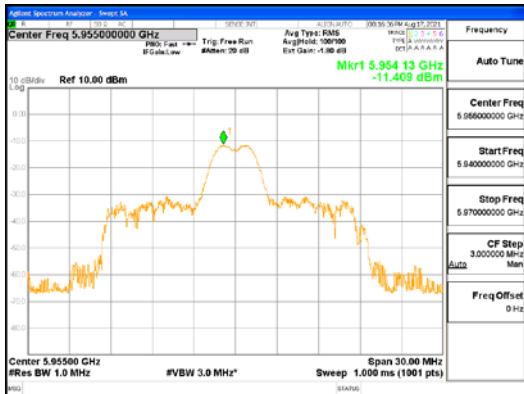

CTK Co., Ltd.
(Ho-dong), 113, Yejik-ro, Cheoin-gu,
Yongin-si, Gyeonggi-do, Korea
Tel: +82-31-339-9970
Fax: +82-31-624-9501

Report No.:
CTK-2021-03419
Page (154) / (248) Pages