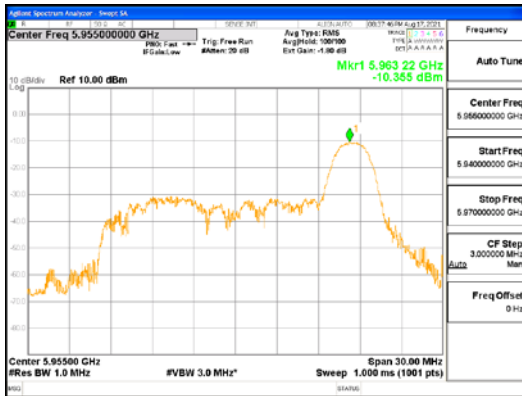

Report No.:  
 CTK-2021-03419  
 Page (157) / (248) Pages

**ANT2\_802.11ax\_HE20\_26T\_Mid\_UNII 7**

**ANT2\_802.11ax\_HE20\_26T\_Mid\_UNII 8**

**ANT1\_802.11ax\_HE20\_26T\_High\_UNII 5**

**ANT1\_802.11ax\_HE20\_26T\_High\_UNII 6**