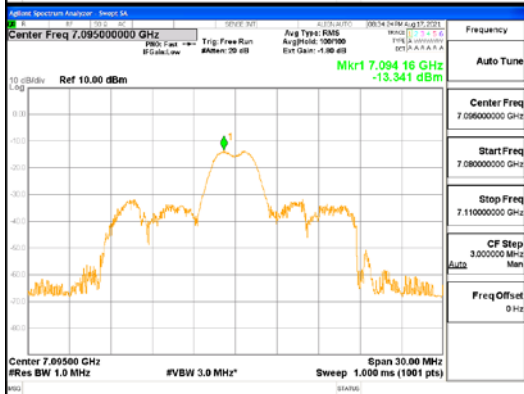

ANT1_802.11ax_HE20_26T_Mid_UNII 7

ANT1_802.11ax_HE20_26T_Mid_UNII 8