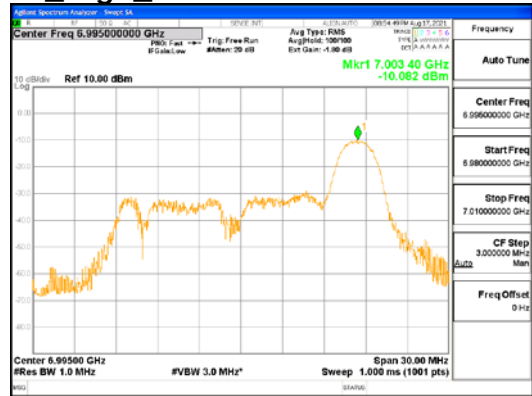

ANT1_802.11ax_HE20_26T_High_UNII 7

ANT1_802.11ax_HE20_26T_High_UNII 8