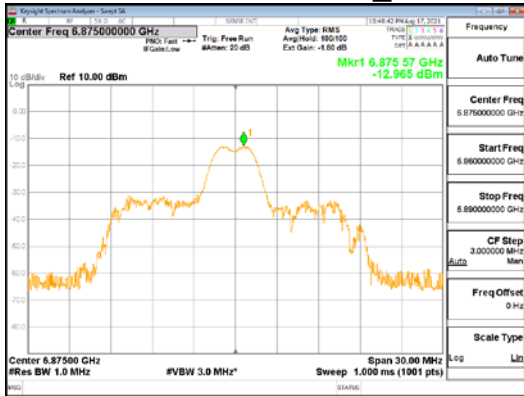

ANT2_802.11ax_HE20_26T_Mid_UNII 7

ANT2_802.11ax_HE20_26T_Mid_UNII 8