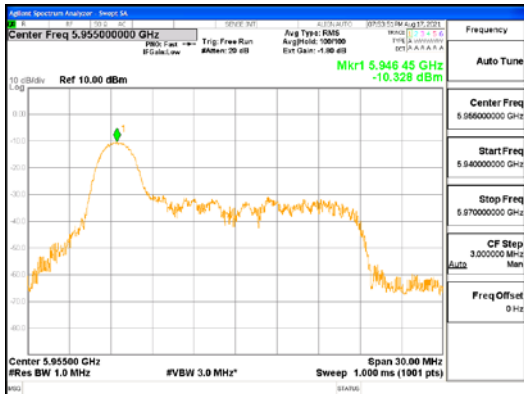

CTK Co., Ltd.
(Ho-dong), 113, Yejik-ro, Cheoin-gu,
Yongin-si, Gyeonggi-do, Korea
Tel: +82-31-339-9970
Fax: +82-31-624-9501

Report No.:
CTK-2021-03419
Page (150) / (248) Pages