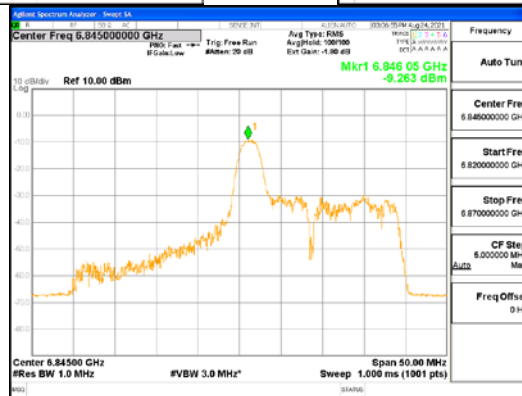

CTK Co., Ltd.
(Ho-dong), 113, Yejik-ro, Cheoin-gu,
Yongin-si, Gyeonggi-do, Korea
Tel: +82-31-339-9970
Fax: +82-31-624-9501

Report No.:
CTK-2021-03419
Page (167) / (248) Pages