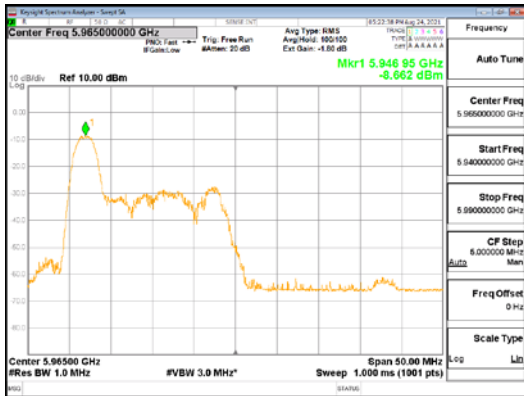

CTK Co., Ltd.
(Ho-dong), 113, Yejik-ro, Cheoin-gu,
Yongin-si, Gyeonggi-do, Korea
Tel: +82-31-339-9970
Fax: +82-31-624-9501

Report No.:
CTK-2021-03419
Page (164) / (248) Pages

ANT2_802.11ax_HE40_26T_Low_UNI I 5