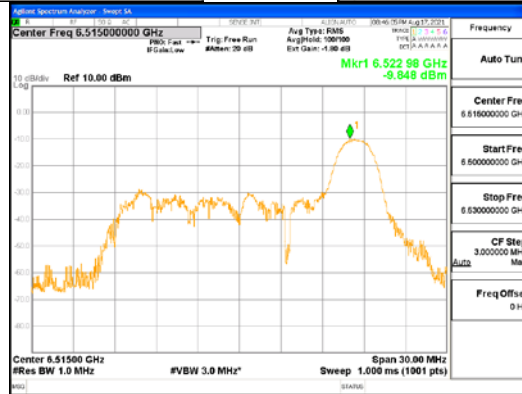

Report No.:  
 CTK-2021-03419  
 Page (157) / (248) Pages

**ANT2\_802.11ax\_HE20\_26T\_Mid\_UNII 7**

**ANT2\_802.11ax\_HE20\_26T\_Mid\_UNII 8**

**ANT1\_802.11ax\_HE20\_26T\_High\_UNII 5**

**ANT1\_802.11ax\_HE20\_26T\_High\_UNII 6**