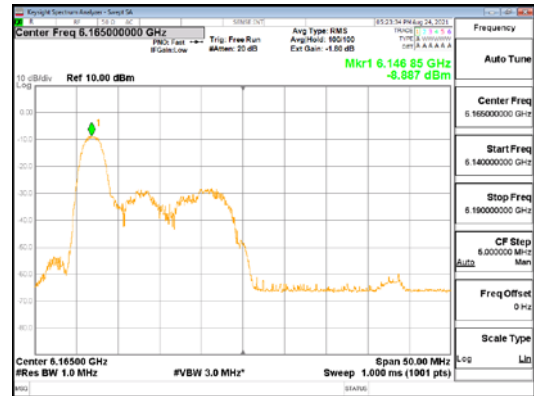

CTK Co., Ltd.
(Ho-dong), 113, Yejik-ro, Cheoin-gu,
Yongin-si, Gyeonggi-do, Korea
Tel: +82-31-339-9970
Fax: +82-31-624-9501

Report No.:
CTK-2021-03419
Page (164) / (248) Pages

ANT2_802.11ax_HE40_26T_Low_UNI I 5