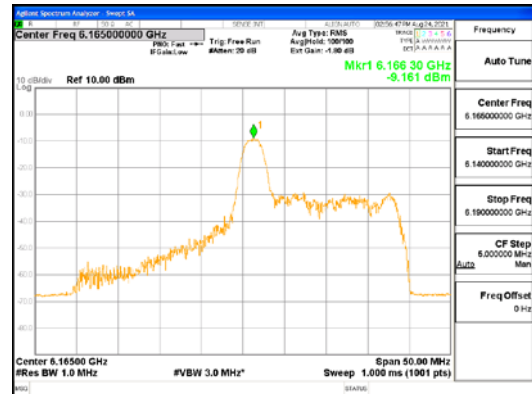

CTK Co., Ltd.
(Ho-dong), 113, Yejik-ro, Cheoin-gu,
Yongin-si, Gyeonggi-do, Korea
Tel: +82-31-339-9970
Fax: +82-31-624-9501

Report No.:
CTK-2021-03419
Page (166) / (248) Pages

ANT1_802.11ax_HE40_26T_Mid_UNII 5