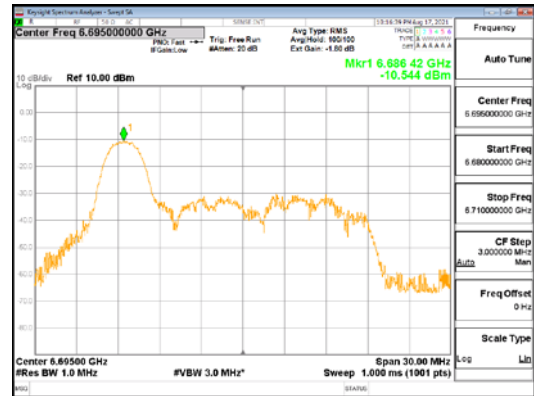

CTK Co., Ltd.
(Ho-dong), 113, Yejik-ro, Cheoin-gu,
Yongin-si, Gyeonggi-do, Korea
Tel: +82-31-339-9970
Fax: +82-31-624-9501

Report No.:
CTK-2021-03419
Page (153) / (248) Pages