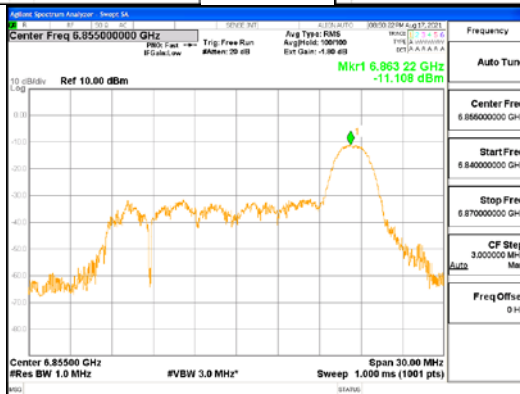

CTK Co., Ltd.
(Ho-dong), 113, Yejik-ro, Cheoin-gu,
Yongin-si, Gyeonggi-do, Korea
Tel: +82-31-339-9970
Fax: +82-31-624-9501

Report No.:
CTK-2021-03419
Page (159) / (248) Pages