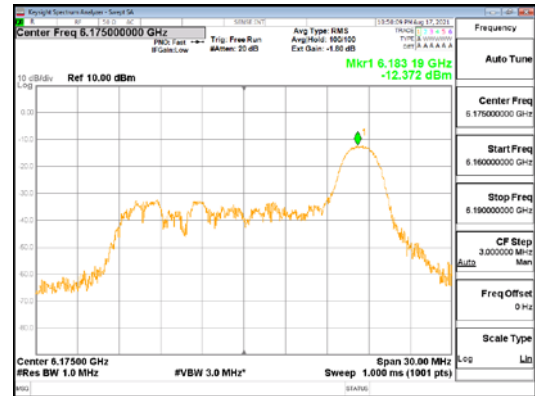

CTK Co., Ltd.
(Ho-dong), 113, Yejik-ro, Cheoin-gu,
Yongin-si, Gyeonggi-do, Korea
Tel: +82-31-339-9970
Fax: +82-31-624-9501

Report No.:
CTK-2021-03419
Page (160) / (248) Pages