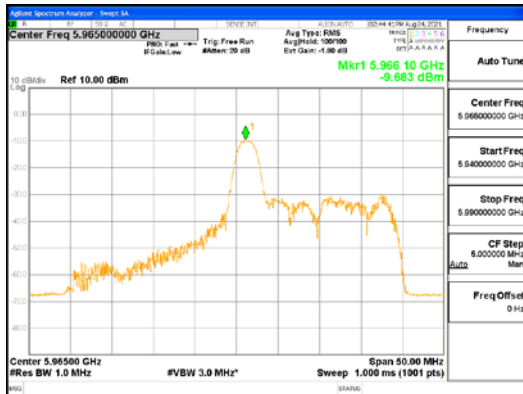

CTK Co., Ltd.
(Ho-dong), 113, Yejik-ro, Cheoin-gu,
Yongin-si, Gyeonggi-do, Korea
Tel: +82-31-339-9970
Fax: +82-31-624-9501

Report No.:
CTK-2021-03419
Page (166) / (248) Pages

ANT1_802.11ax_HE40_26T_Mid_UNII 5