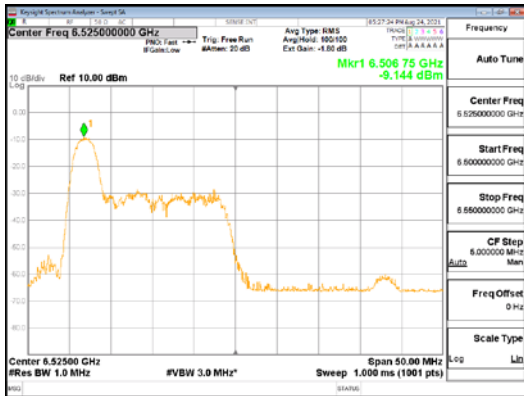

CTK Co., Ltd.
(Ho-dong), 113, Yejik-ro, Cheoin-gu,
Yongin-si, Gyeonggi-do, Korea
Tel: +82-31-339-9970
Fax: +82-31-624-9501

Report No.:
CTK-2021-03419
Page (165) / (248) Pages

ANT2_802.11ax_HE40_26T_Low_UNII 7