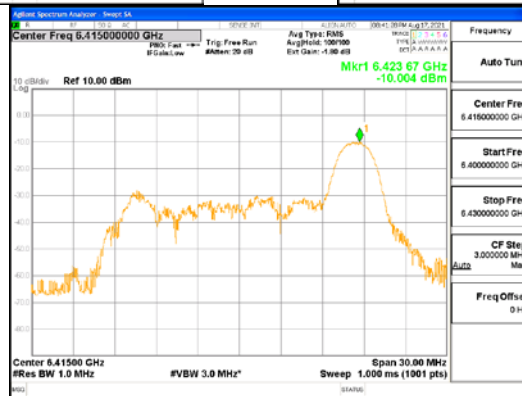

Report No.:  
 CTK-2021-03419  
 Page (157) / (248) Pages

**ANT2\_802.11ax\_HE20\_26T\_Mid\_UNII 7**

**ANT2\_802.11ax\_HE20\_26T\_Mid\_UNII 8**

**ANT1\_802.11ax\_HE20\_26T\_High\_UNII 5**

**ANT1\_802.11ax\_HE20\_26T\_High\_UNII 6**