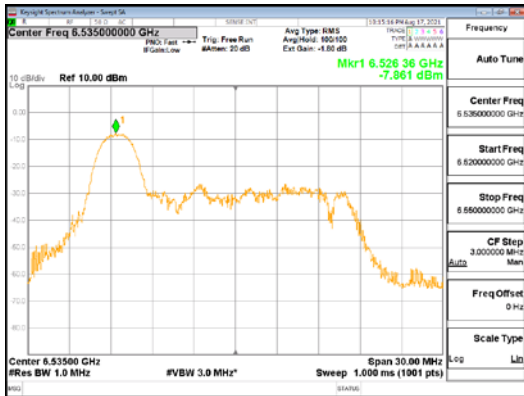

CTK Co., Ltd.
(Ho-dong), 113, Yejik-ro, Cheoin-gu,
Yongin-si, Gyeonggi-do, Korea
Tel: +82-31-339-9970
Fax: +82-31-624-9501

Report No.:
CTK-2021-03419
Page (153) / (248) Pages