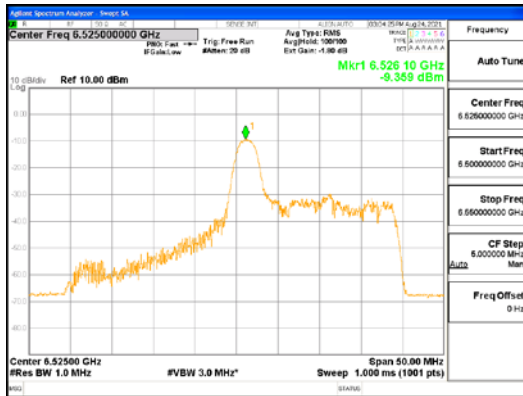

CTK Co., Ltd.
(Ho-dong), 113, Yejik-ro, Cheoin-gu,
Yongin-si, Gyeonggi-do, Korea
Tel: +82-31-339-9970
Fax: +82-31-624-9501

Report No.:
CTK-2021-03419
Page (167) / (248) Pages