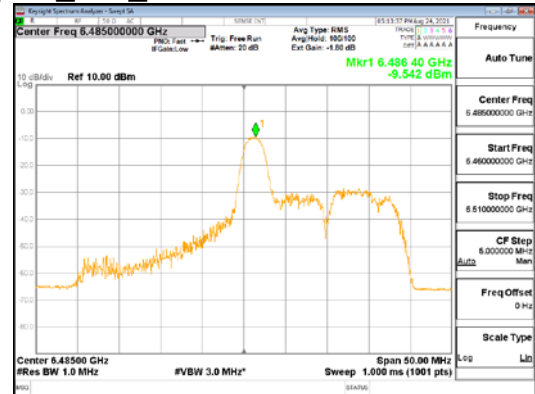

ANT2_802.11ax_HE40_26T_Mid_UNII 6