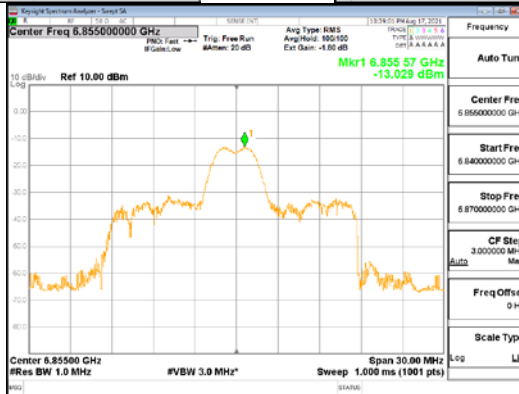

CTK Co., Ltd.
(Ho-dong), 113, Yejik-ro, Cheoin-gu,
Yongin-si, Gyeonggi-do, Korea
Tel: +82-31-339-9970
Fax: +82-31-624-9501

Report No.:
CTK-2021-03419
Page (157) / (248) Pages