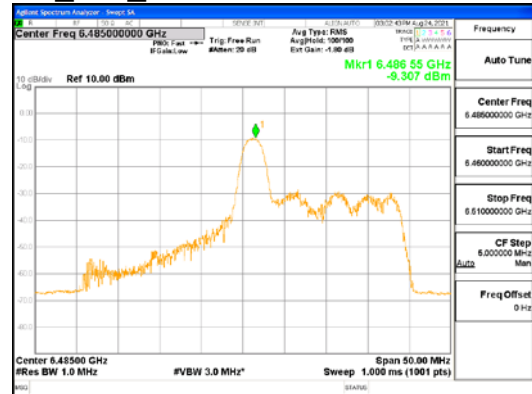

ANT1_802.11ax_HE40_26T_Mid_UNII 6