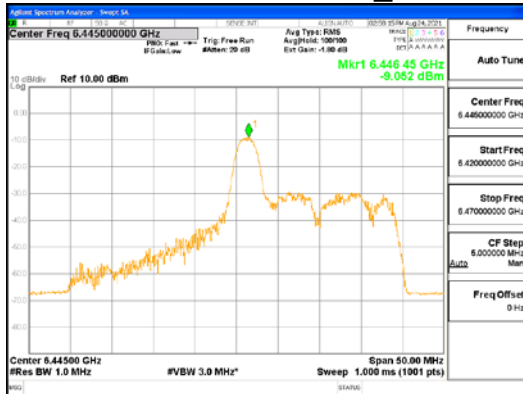

ANT1_802.11ax_HE40_26T_Mid_UNII 6