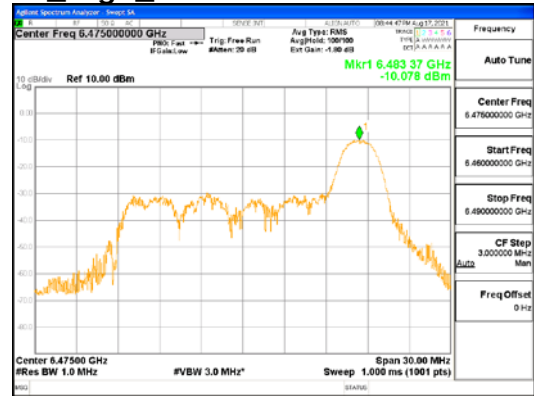

Report No.:  
 CTK-2021-03419  
 Page (157) / (248) Pages

**ANT2\_802.11ax\_HE20\_26T\_Mid\_UNII 7**

**ANT2\_802.11ax\_HE20\_26T\_Mid\_UNII 8**

**ANT1\_802.11ax\_HE20\_26T\_High\_UNII 5**

**ANT1\_802.11ax\_HE20\_26T\_High\_UNII 6**