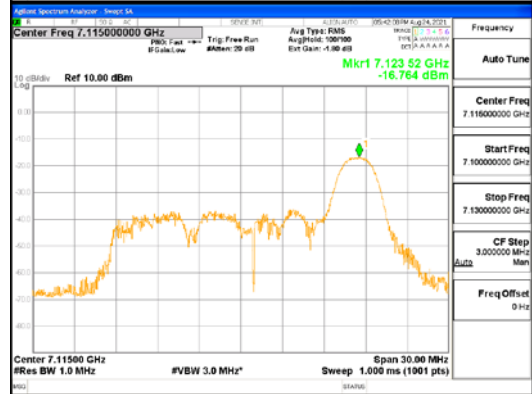

ANT1_802.11ax_HE20_26T_High_UNII 7

ANT1_802.11ax_HE20_26T_High_UNII 8