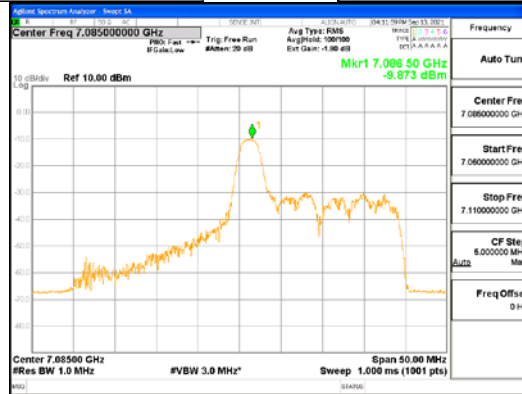

ANT1_802.11ax_HE40_26T_Mid_UNII 7

ANT1_802.11ax_HE40_26T_Mid_UNII 8