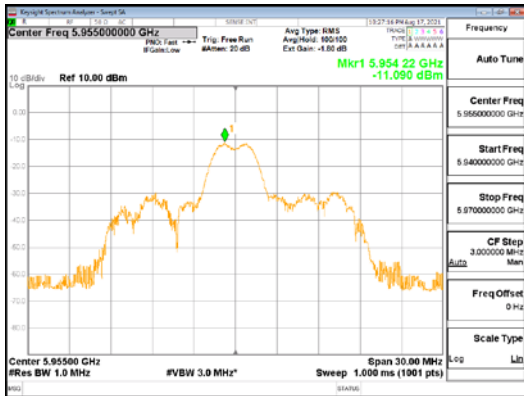

CTK Co., Ltd.
(Ho-dong), 113, Yejik-ro, Cheoin-gu,
Yongin-si, Gyeonggi-do, Korea
Tel: +82-31-339-9970
Fax: +82-31-624-9501

Report No.:
CTK-2021-03419
Page (156) / (248) Pages