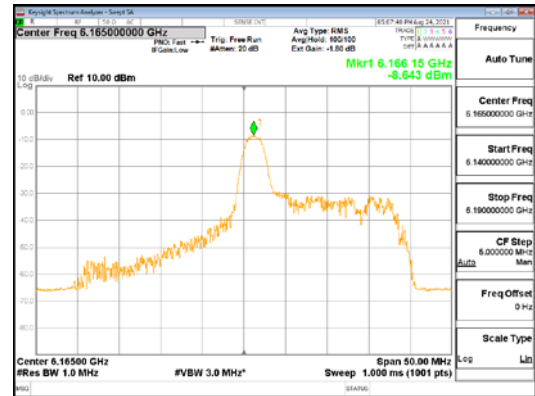

CTK Co., Ltd.
(Ho-dong), 113, Yejik-ro, Cheoin-gu,
Yongin-si, Gyeonggi-do, Korea
Tel: +82-31-339-9970
Fax: +82-31-624-9501

Report No.:
CTK-2021-03419
Page (168) / (248) Pages

ANT2_802.11ax_HE40_26T_Mid_UNII 5