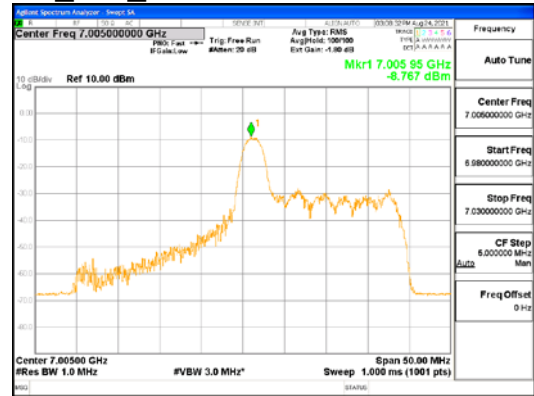

ANT1_802.11ax_HE40_26T_Mid_UNII 7

ANT1_802.11ax_HE40_26T_Mid_UNII 8