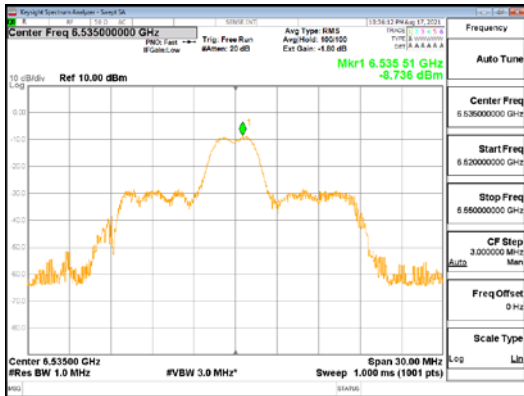

CTK Co., Ltd.
(Ho-dong), 113, Yejik-ro, Cheoin-gu,
Yongin-si, Gyeonggi-do, Korea
Tel: +82-31-339-9970
Fax: +82-31-624-9501

Report No.:
CTK-2021-03419
Page (157) / (248) Pages