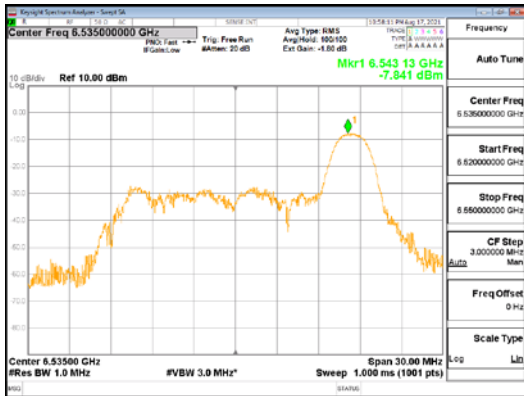

CTK Co., Ltd.
(Ho-dong), 113, Yejik-ro, Cheoin-gu,
Yongin-si, Gyeonggi-do, Korea
Tel: +82-31-339-9970
Fax: +82-31-624-9501

Report No.:
CTK-2021-03419
Page (161) / (248) Pages