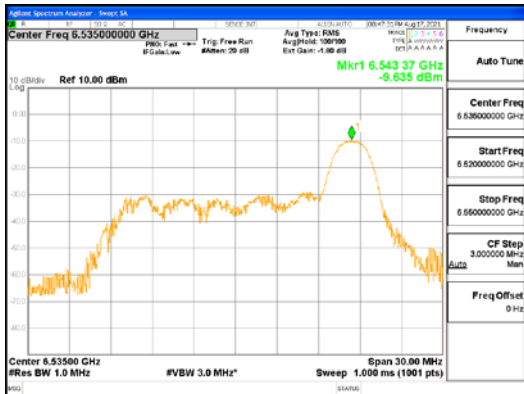

CTK Co., Ltd.
(Ho-dong), 113, Yejik-ro, Cheoin-gu,
Yongin-si, Gyeonggi-do, Korea
Tel: +82-31-339-9970
Fax: +82-31-624-9501

Report No.:
CTK-2021-03419
Page (159) / (248) Pages