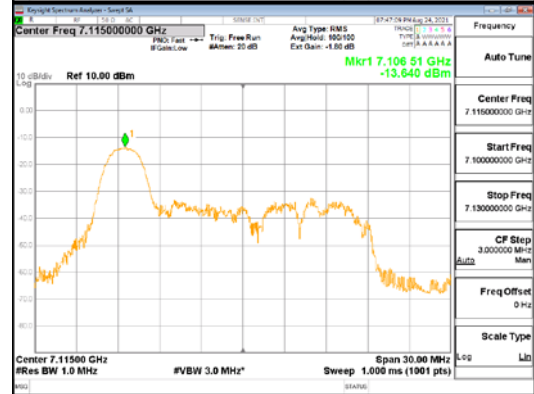

ANT2_802.11ax_HE20_26T_Low_UNII 7

ANT2_802.11ax_HE20_26T_Low_UNII 8