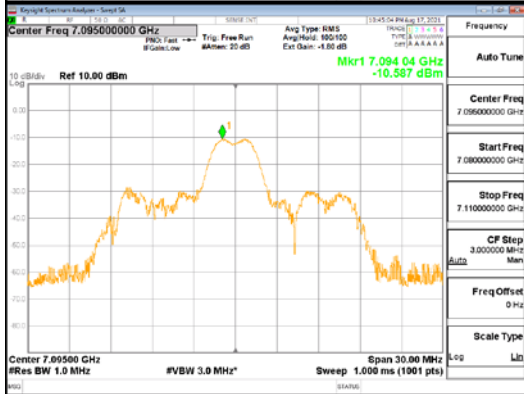

ANT2_802.11ax_HE20_26T_Mid_UNII 7

ANT2_802.11ax_HE20_26T_Mid_UNII 8