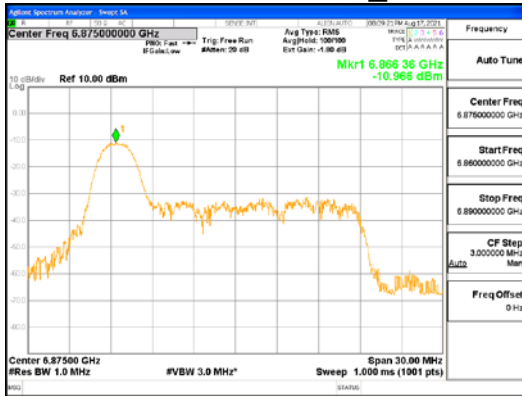

ANT1_802.11ax_HE20_26T_Low_UNII 8