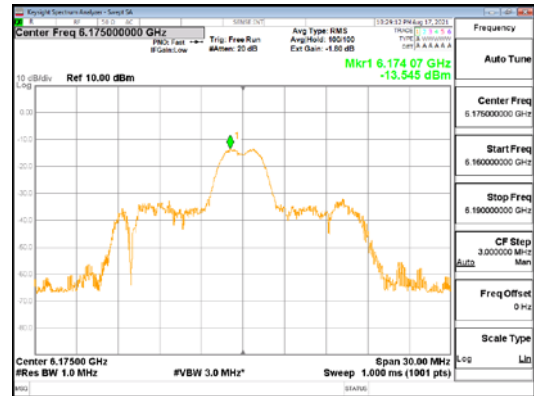

CTK Co., Ltd.
(Ho-dong), 113, Yejik-ro, Cheoin-gu,
Yongin-si, Gyeonggi-do, Korea
Tel: +82-31-339-9970
Fax: +82-31-624-9501

Report No.:
CTK-2021-03419
Page (156) / (248) Pages