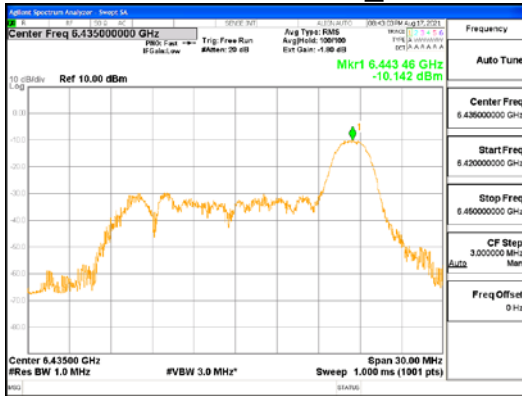

Report No.:  
 CTK-2021-03419  
 Page (157) / (248) Pages

**ANT2\_802.11ax\_HE20\_26T\_Mid\_UNII 7**

**ANT2\_802.11ax\_HE20\_26T\_Mid\_UNII 8**

**ANT1\_802.11ax\_HE20\_26T\_High\_UNII 5**

**ANT1\_802.11ax\_HE20\_26T\_High\_UNII 6**