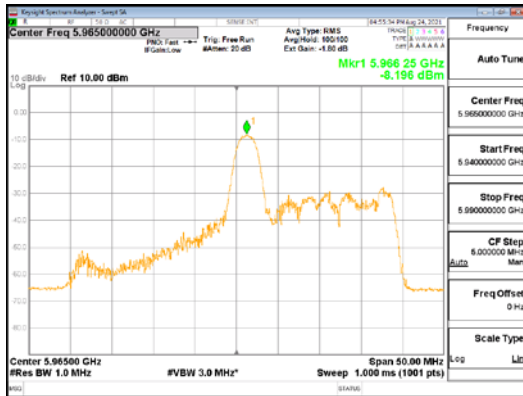

CTK Co., Ltd.
(Ho-dong), 113, Yejik-ro, Cheoin-gu,
Yongin-si, Gyeonggi-do, Korea
Tel: +82-31-339-9970
Fax: +82-31-624-9501

Report No.:
CTK-2021-03419
Page (168) / (248) Pages

ANT2_802.11ax_HE40_26T_Mid_UNII 5