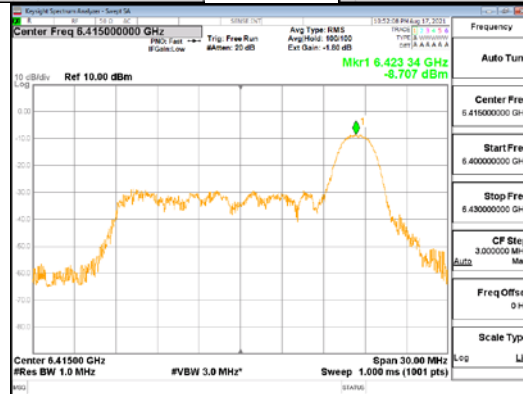

CTK Co., Ltd.
(Ho-dong), 113, Yejik-ro, Cheoin-gu,
Yongin-si, Gyeonggi-do, Korea
Tel: +82-31-339-9970
Fax: +82-31-624-9501

Report No.:
CTK-2021-03419
Page (160) / (248) Pages