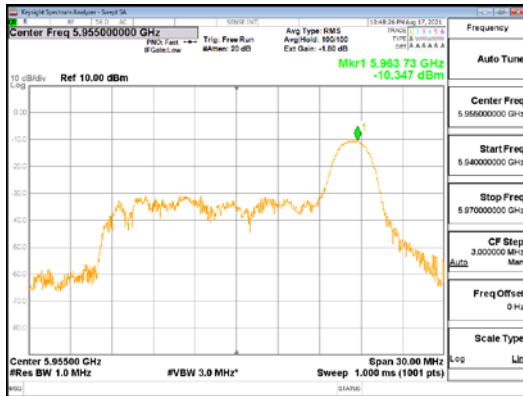

CTK Co., Ltd.
(Ho-dong), 113, Yejik-ro, Cheoin-gu,
Yongin-si, Gyeonggi-do, Korea
Tel: +82-31-339-9970
Fax: +82-31-624-9501

Report No.:
CTK-2021-03419
Page (160) / (248) Pages