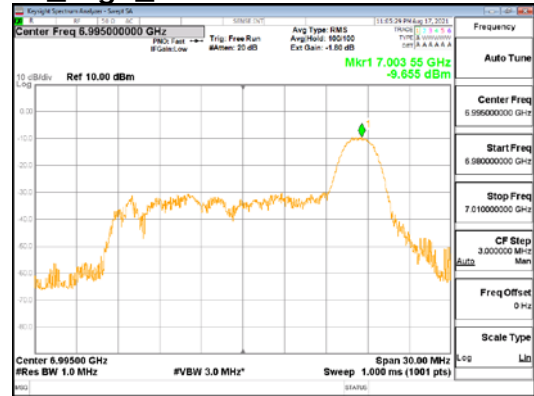

### ANT2\_802.11ax\_HE20\_26T\_High\_UNI 6

**CTK Co., Ltd.**  
(Ho-dong), 113, Yejik-ro, Cheoin-gu,  
Yongin-si, Gyeonggi-do, Korea  
Tel: +82-31-339-9970  
Fax: +82-31-624-9501

Report No.:  
CTK-2021-03419  
Page (161) / (248) Pages

### ANT2\_802.11ax\_HE20\_26T\_High\_UNII 7