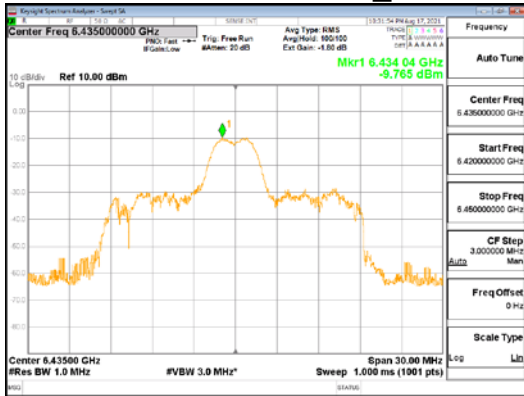

ANT2_802.11ax_HE20_26T_Mid_UNI1 5

ANT2_802.11ax_HE20_26T_Mid_UNI1 6