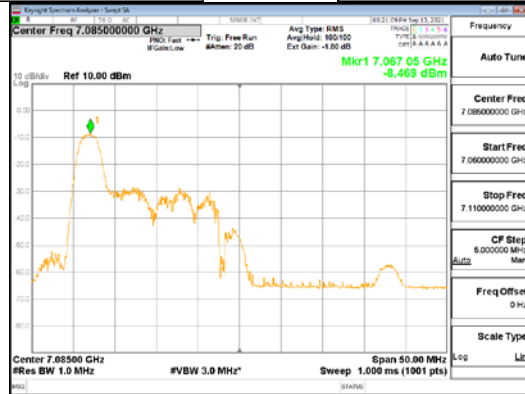

ANT2_802.11ax_HE40_26T_Low_UNII 8