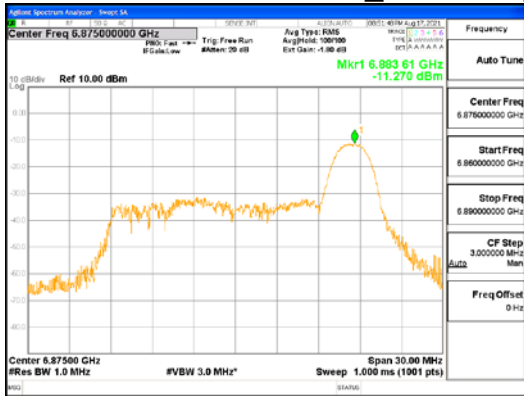

ANT1_802.11ax_HE20_26T_High_UNII 7

ANT1_802.11ax_HE20_26T_High_UNII 8