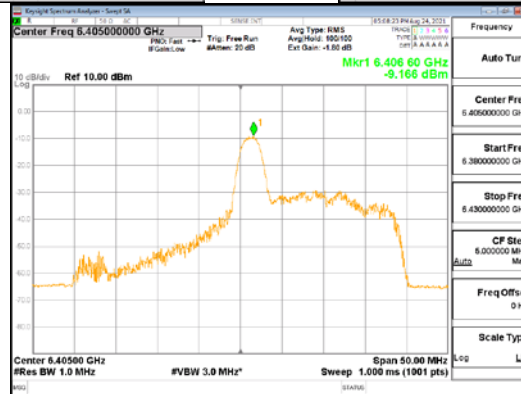

CTK Co., Ltd.
(Ho-dong), 113, Yejik-ro, Cheoin-gu,
Yongin-si, Gyeonggi-do, Korea
Tel: +82-31-339-9970
Fax: +82-31-624-9501

Report No.:
CTK-2021-03419
Page (168) / (248) Pages

ANT2_802.11ax_HE40_26T_Mid_UNII 5