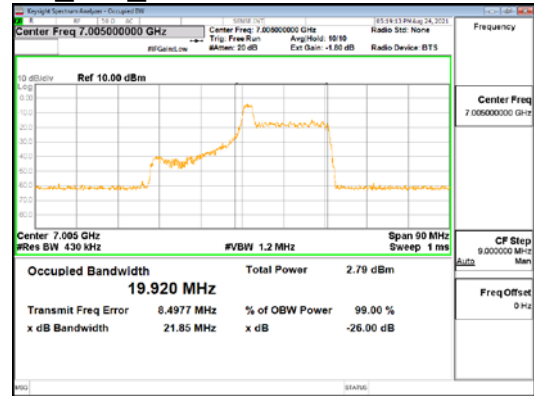

ANT2_802.11ax_HE40_26T_Mid_UNII 7

ANT2_802.11ax_HE40_26T_Mid_UNII 8