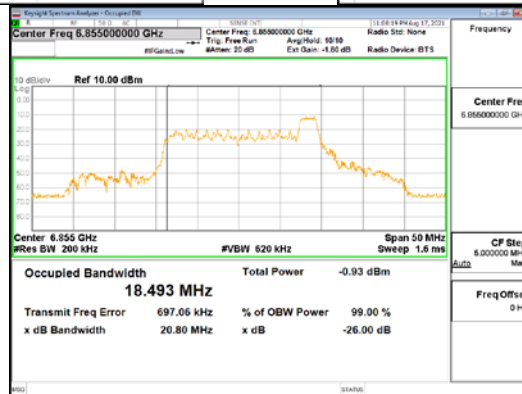

CTK Co., Ltd.
(Ho-dong), 113, Yejik-ro, Cheoin-gu,
Yongin-si, Gyeonggi-do, Korea
Tel: +82-31-339-9970
Fax: +82-31-624-9501

Report No.:
CTK-2021-03423
Page (42) / (248) Pages