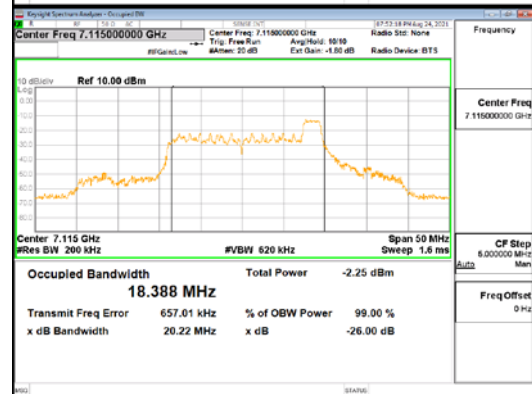

ANT2_802.11ax_HE20_26T_High_UNII 7

ANT2_802.11ax_HE20_26T_High_UNII 8