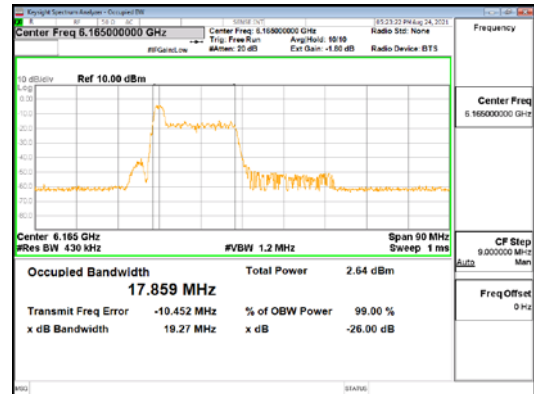

CTK Co., Ltd.
(Ho-dong), 113, Yejik-ro, Cheoin-gu,
Yongin-si, Gyeonggi-do, Korea
Tel: +82-31-339-9970
Fax: +82-31-624-9501

Report No.:
CTK-2021-03423
Page (45) / (248) Pages