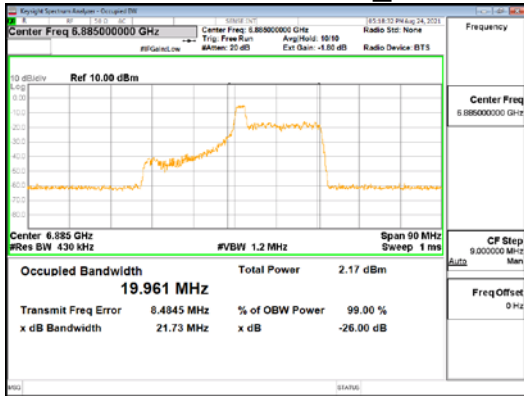

ANT2_802.11ax_HE40_26T_Mid_UNII 7

ANT2_802.11ax_HE40_26T_Mid_UNII 8