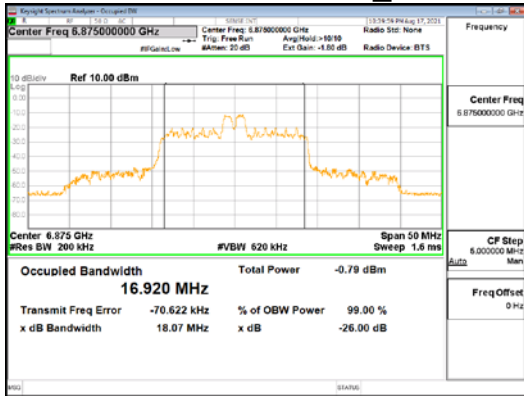

**ANT2\_802.11ax\_HE20\_26T\_Mid\_UNI1 8**

**CTK Co., Ltd.**  
 (Ho-dong), 113, Yejik-ro, Cheoin-gu,  
 Yongin-si, Gyeonggi-do, Korea  
 Tel: +82-31-339-9970  
 Fax: +82-31-624-9501

Report No.:  
 CTK-2021-03423  
 Page (39) / (248) Pages