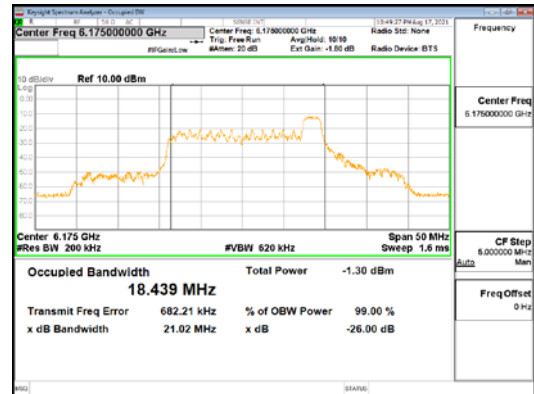

CTK Co., Ltd.
(Ho-dong), 113, Yejik-ro, Cheoin-gu,
Yongin-si, Gyeonggi-do, Korea
Tel: +82-31-339-9970
Fax: +82-31-624-9501

Report No.:
CTK-2021-03423
Page (41) / (248) Pages