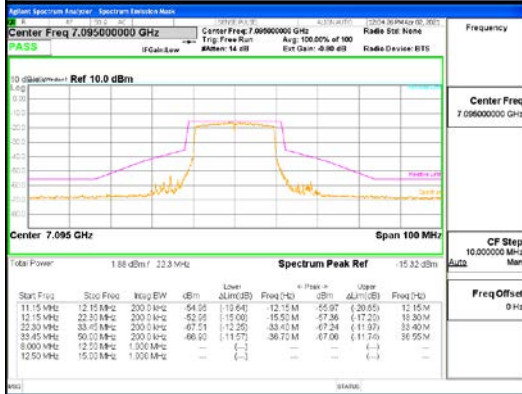

ANT2_802.11ax_HE20_UNI1 7

ANT2_802.11ax_HE20_UNI1 8