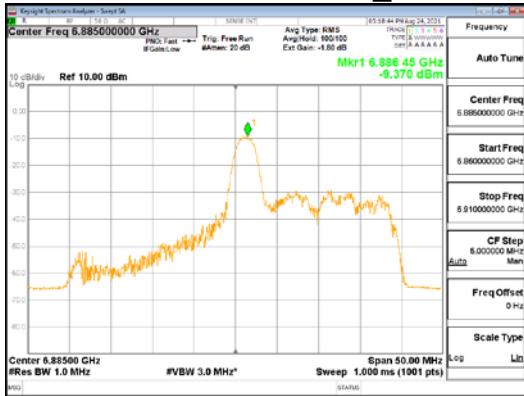

CTK Co., Ltd.
 (Ho-dong), 113, Yejik-ro, Cheoin-gu,
 Yongin-si, Gyeonggi-do, Korea
 Tel: +82-31-339-9970
 Fax: +82-31-624-9501

Report No.:
 CTK-2021-03423
 Page (169) / (248) Pages

ANT2_802.11ax_HE40_26T_Mid_UNII 7