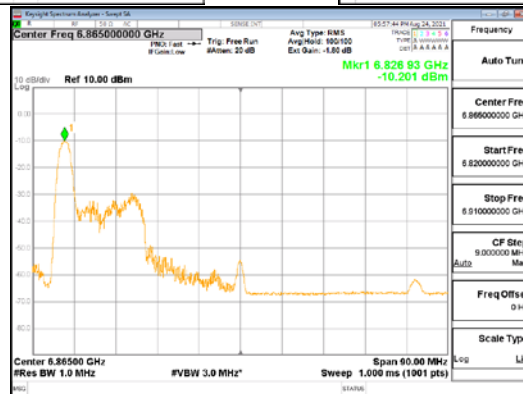

CTK Co., Ltd.
(Ho-dong), 113, Yejik-ro, Cheoin-gu,
Yongin-si, Gyeonggi-do, Korea
Tel: +82-31-339-9970
Fax: +82-31-624-9501

Report No.:
CTK-2021-03423
Page (177) / (248) Pages

ANT2_802.11ax_HE80_26T_Low_UNI I 7