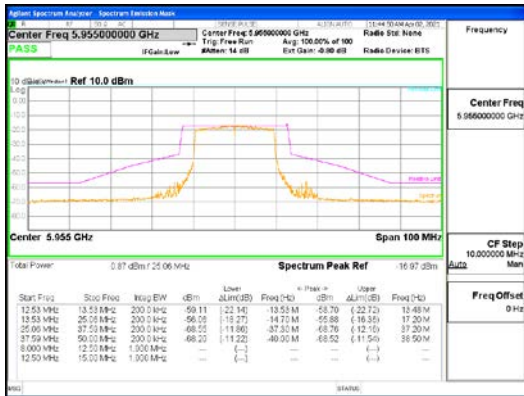

CTK Co., Ltd.
(Ho-dong), 113, Yejik-ro, Cheoin-gu,
Yongin-si, Gyeonggi-do, Korea
Tel: +82-31-339-9970
Fax: +82-31-624-9501

Report No.:
CTK-2021-03423
Page (190) / (248) Pages