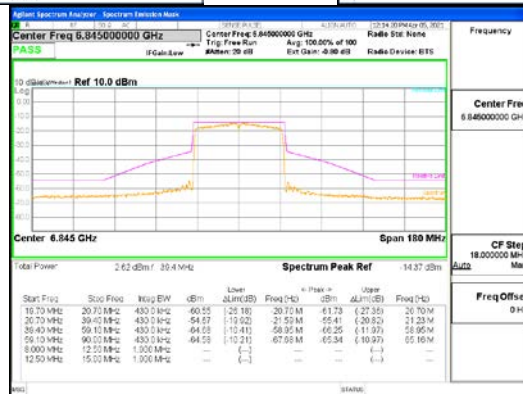

ANT2_802.11ax_HE40_UNI1 5

ANT2_802.11ax_HE40_UNI1 6

CTK Co., Ltd.
 (Ho-dong), 113, Yejik-ro, Cheoin-gu,
 Yongin-si, Gyeonggi-do, Korea
 Tel: +82-31-339-9970
 Fax: +82-31-624-9501

Report No.:
 CTK-2021-03423
 Page (195) / (248) Pages