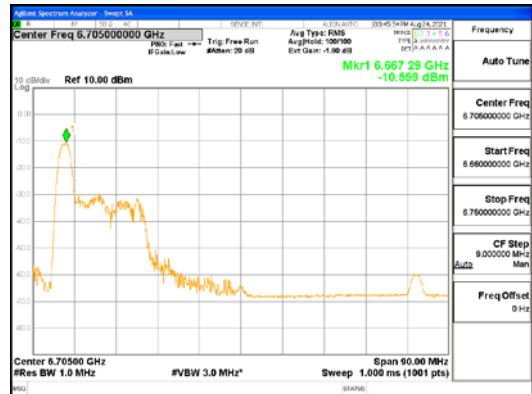

CTK Co., Ltd.
(Ho-dong), 113, Yejik-ro, Cheoin-gu,
Yongin-si, Gyeonggi-do, Korea
Tel: +82-31-339-9970
Fax: +82-31-624-9501

Report No.:
CTK-2021-03423
Page (175) / (248) Pages

ANT1_802.11ax_HE80_26T_Low_UNI I 7