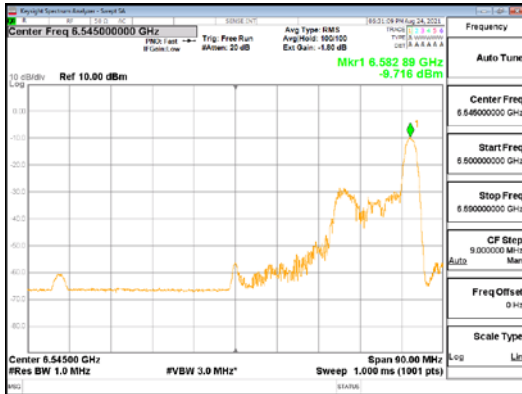

CTK Co., Ltd.
(Ho-dong), 113, Yejik-ro, Cheoin-gu,
Yongin-si, Gyeonggi-do, Korea
Tel: +82-31-339-9970
Fax: +82-31-624-9501

Report No.:
CTK-2021-03423
Page (185) / (248) Pages

ANT2_802.11ax_HE80_26T_High_UNI I 7