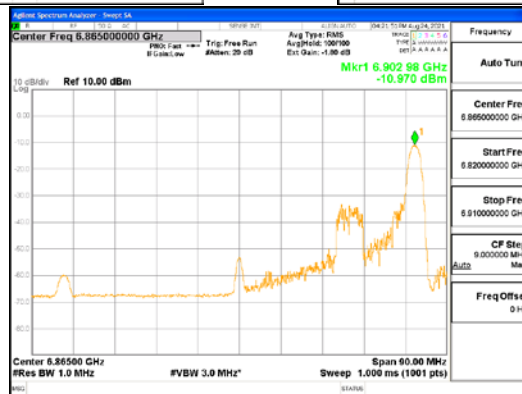

ANT1_802.11ax_HE80_26T_High_UNII 7