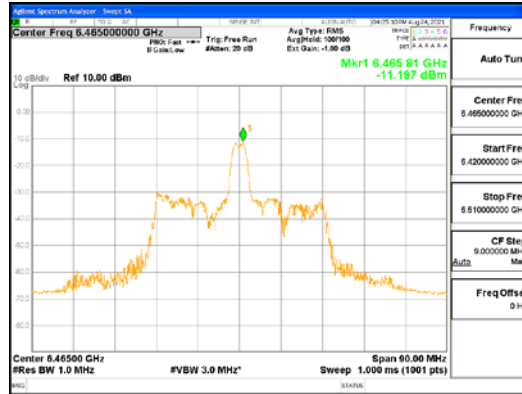

ANT1_802.11ax_HE80_26T_Mid_UNII 6