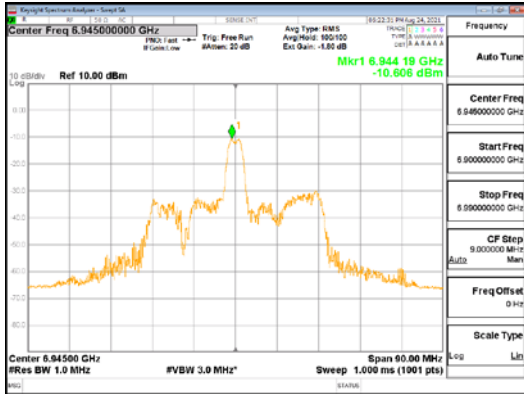

ANT2_802.11ax_HE80_26T_Mid_UNII 8