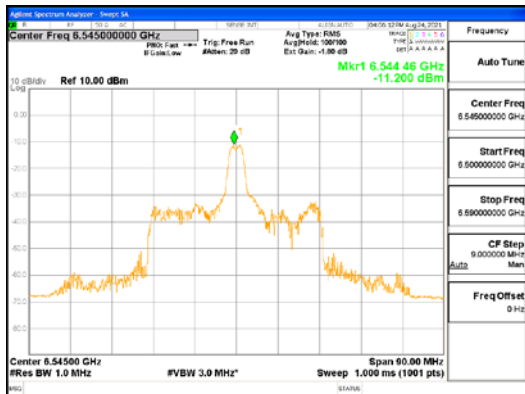

CTK Co., Ltd.
(Ho-dong), 113, Yejik-ro, Cheoin-gu,
Yongin-si, Gyeonggi-do, Korea
Tel: +82-31-339-9970
Fax: +82-31-624-9501

Report No.:
CTK-2021-03423
Page (179) / (248) Pages

ANT1_802.11ax_HE80_26T_Mid_UNII 7