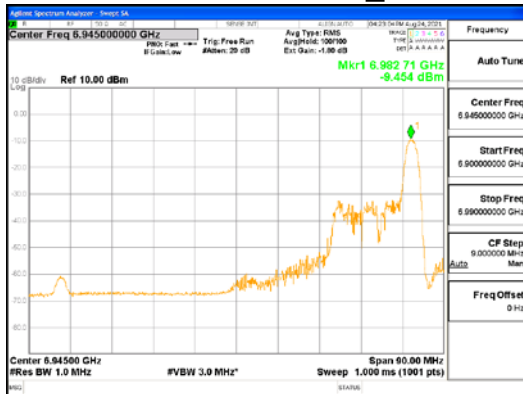

Report No.:
CTK-2021-03423
Page (182) / (248) Pages

ANT1_802.11ax_HE80_26T_High_UNI I 5

ANT1_802.11ax_HE80_26T_High_UNI I 6

ANT1_802.11ax_HE80_26T_High_UNII 7

ANT1_802.11ax_HE80_26T_High_UNII 8

ANT2_802.11ax_HE80_26T_High_UNI I 5