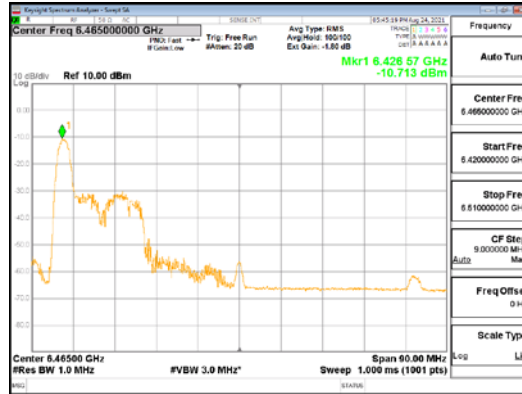

Report No.:
 CTK-2021-03423
 Page (175) / (248) Pages

ANT1_802.11ax_HE80_26T_Low_UNI I 7

ANT1_802.11ax_HE80_26T_Low_UNI I 8

ANT2_802.11ax_HE80_26T_Low_UNI I 5

ANT2_802.11ax_HE80_26T_Low_UNI I 6

CTK Co., Ltd.
(Ho-dong), 113, Yejik-ro, Cheoin-gu,
Yongin-si, Gyeonggi-do, Korea
Tel: +82-31-339-9970
Fax: +82-31-624-9501