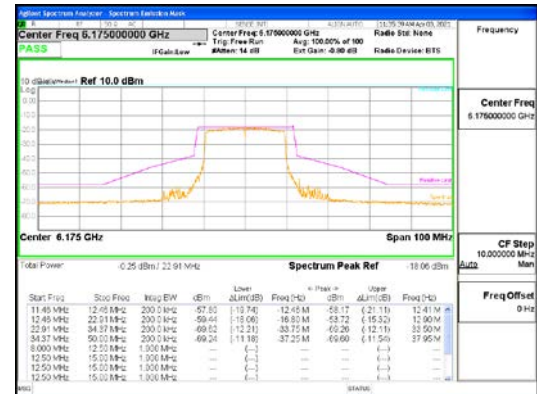

CTK Co., Ltd.
(Ho-dong), 113, Yejik-ro, Cheoin-gu,
Yongin-si, Gyeonggi-do, Korea
Tel: +82-31-339-9970
Fax: +82-31-624-9501

Report No.:
CTK-2021-03423
Page (188) / (248) Pages