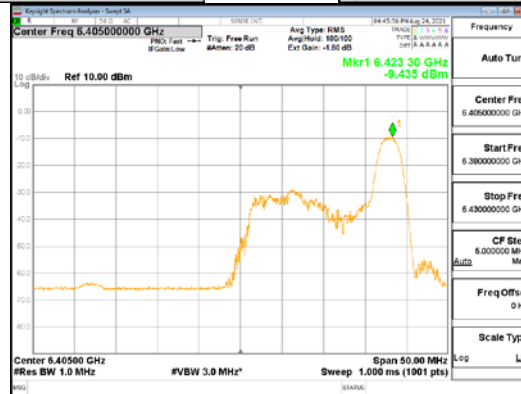

ANT1_802.11ax_HE40_26T_High_UNII 7

ANT1_802.11ax_HE40_26T_High_UNII 8

CTK Co., Ltd.
 (Ho-dong), 113, Yejik-ro, Cheoin-gu,
 Yongin-si, Gyeonggi-do, Korea
 Tel: +82-31-339-9970
 Fax: +82-31-624-9501

Report No.:
 CTK-2021-03423
 Page (172) / (248) Pages