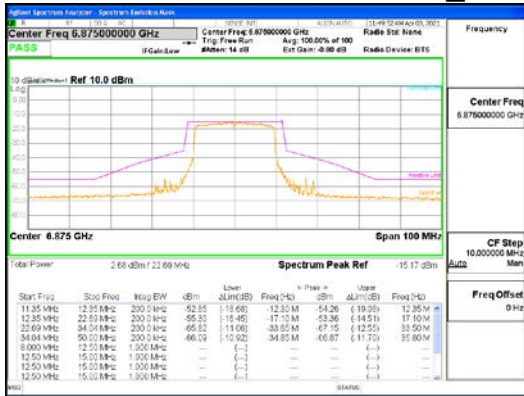

ANT1_802.11ax_HE20_UNI1 7

ANT1_802.11ax_HE20_UNI1 8