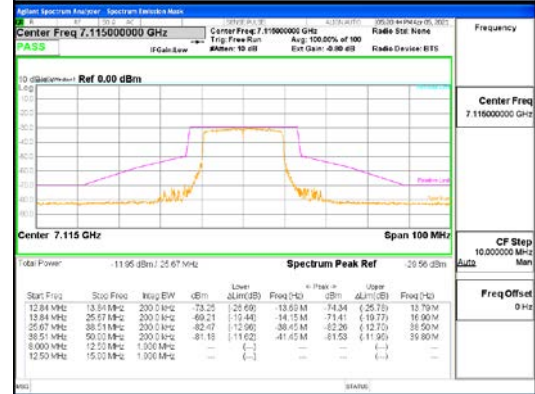

ANT2_802.11ax_HE20_UNI1 7

ANT2_802.11ax_HE20_UNI1 8