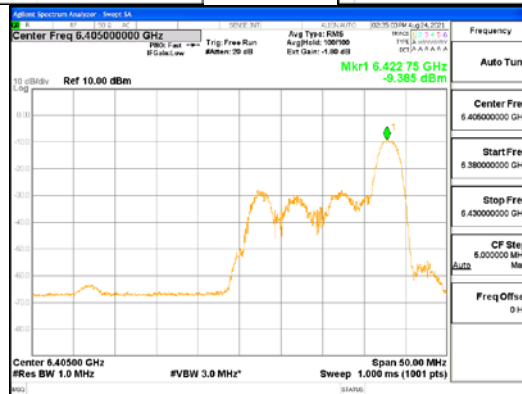

CTK Co., Ltd.
(Ho-dong), 113, Yejik-ro, Cheoin-gu,
Yongin-si, Gyeonggi-do, Korea
Tel: +82-31-339-9970
Fax: +82-31-624-9501

Report No.:
CTK-2021-03423
Page (170) / (248) Pages

ANT1_802.11ax_HE40_26T_High_UNII 5