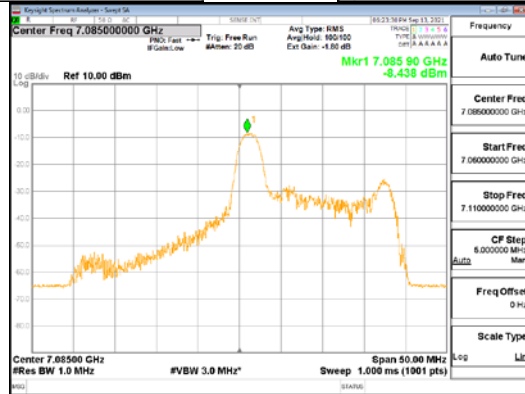

CTK Co., Ltd.
 (Ho-dong), 113, Yejik-ro, Cheoin-gu,
 Yongin-si, Gyeonggi-do, Korea
 Tel: +82-31-339-9970
 Fax: +82-31-624-9501

Report No.:
 CTK-2021-03423
 Page (169) / (248) Pages

ANT2_802.11ax_HE40_26T_Mid_UNII 7