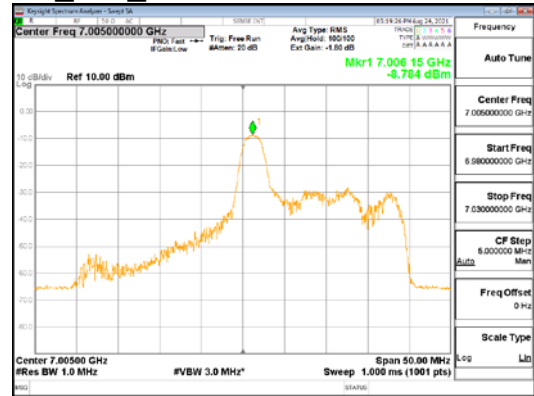

CTK Co., Ltd.
 (Ho-dong), 113, Yejik-ro, Cheoin-gu,
 Yongin-si, Gyeonggi-do, Korea
 Tel: +82-31-339-9970
 Fax: +82-31-624-9501

Report No.:
 CTK-2021-03423
 Page (169) / (248) Pages

ANT2_802.11ax_HE40_26T_Mid_UNII 7