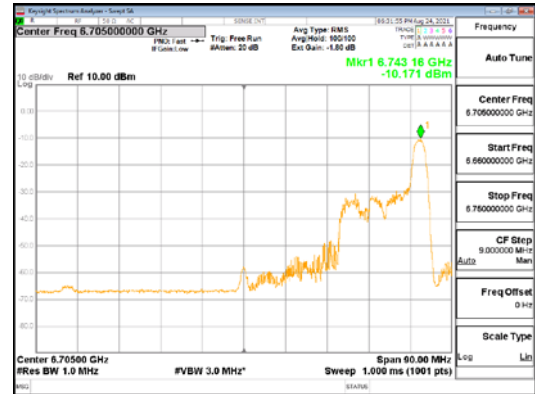

CTK Co., Ltd.
(Ho-dong), 113, Yejik-ro, Cheoin-gu,
Yongin-si, Gyeonggi-do, Korea
Tel: +82-31-339-9970
Fax: +82-31-624-9501

Report No.:
CTK-2021-03423
Page (185) / (248) Pages

ANT2_802.11ax_HE80_26T_High_UNI I 7