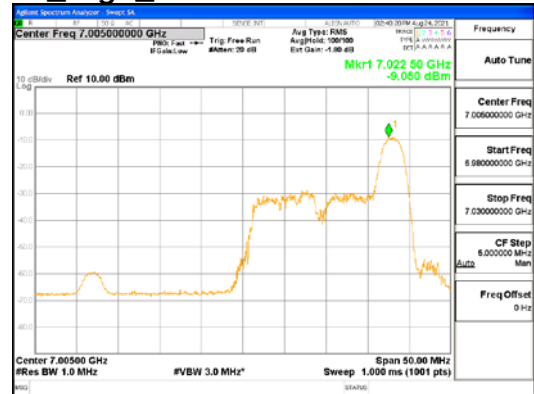

ANT1_802.11ax_HE40_26T_High_UNII 7

ANT1_802.11ax_HE40_26T_High_UNII 8