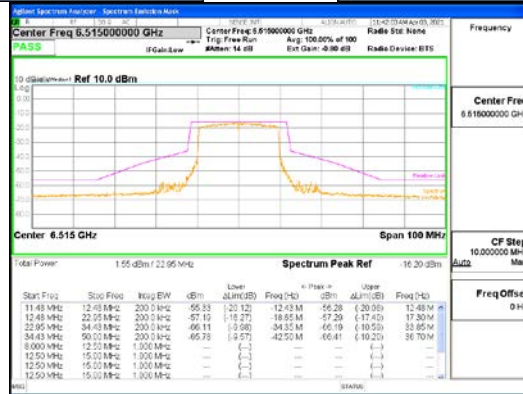

ANT1_802.11ax_HE20_UNI1 5

ANT1_802.11ax_HE20_UNI1 6