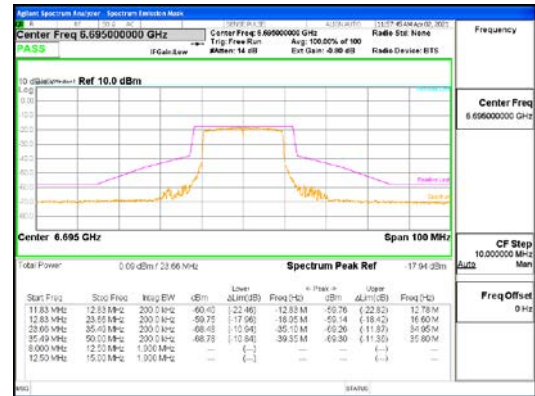

ANT2_802.11ax_HE20_UNI1 5

ANT2_802.11ax_HE20_UNI1 6

CTK Co., Ltd.
 (Ho-dong), 113, Yejik-ro, Cheoin-gu,
 Yongin-si, Gyeonggi-do, Korea
 Tel: +82-31-339-9970
 Fax: +82-31-624-9501

Report No.:
 CTK-2021-03423
 Page (191) / (248) Pages