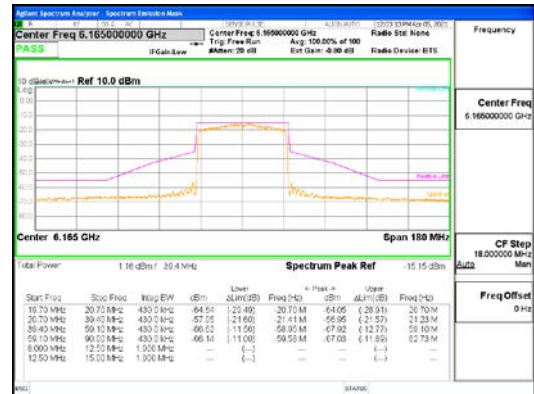

ANT1_802.11ax_HE40_UNI1 7

ANT1_802.11ax_HE40_UNI1 8

CTK Co., Ltd.
 (Ho-dong), 113, Yejik-ro, Cheoin-gu,
 Yongin-si, Gyeonggi-do, Korea
 Tel: +82-31-339-9970
 Fax: +82-31-624-9501

Report No.:
 CTK-2021-03423
 Page (194) / (248) Pages