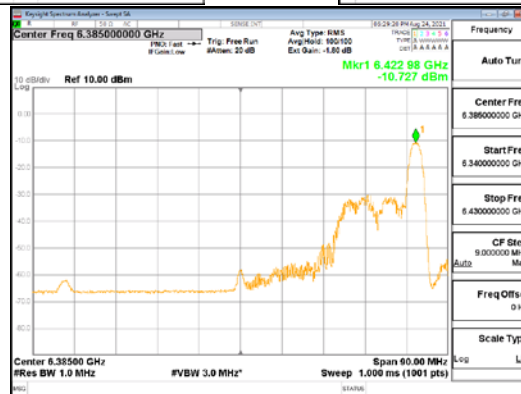

Report No.:
CTK-2021-03423
Page (182) / (248) Pages

ANT1_802.11ax_HE80_26T_High_UNI I 5

ANT1_802.11ax_HE80_26T_High_UNI I 6

ANT1_802.11ax_HE80_26T_High_UNII 7

ANT1_802.11ax_HE80_26T_High_UNII 8

ANT2_802.11ax_HE80_26T_High_UNI I 5