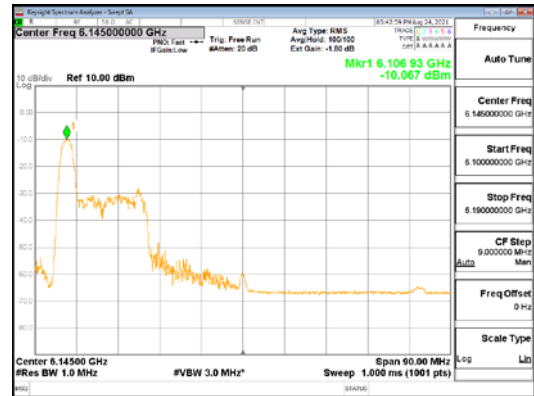

ANT2_802.11ax_HE80_26T_Low_UNI I 5