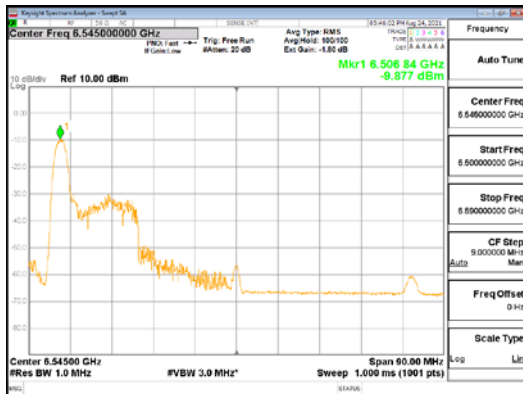

CTK Co., Ltd.
(Ho-dong), 113, Yejik-ro, Cheoin-gu,
Yongin-si, Gyeonggi-do, Korea
Tel: +82-31-339-9970
Fax: +82-31-624-9501

Report No.:
CTK-2021-03423
Page (177) / (248) Pages

ANT2_802.11ax_HE80_26T_Low_UNI I 7