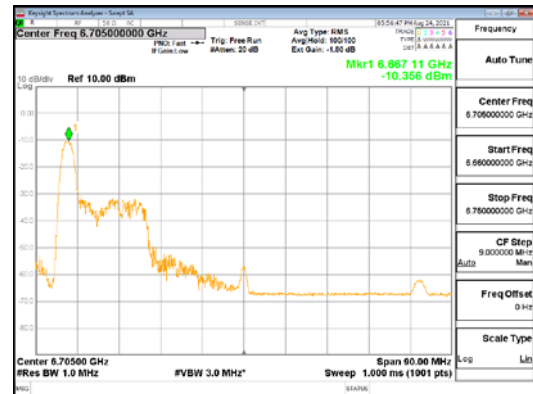

CTK Co., Ltd.
(Ho-dong), 113, Yejik-ro, Cheoin-gu,
Yongin-si, Gyeonggi-do, Korea
Tel: +82-31-339-9970
Fax: +82-31-624-9501

Report No.:
CTK-2021-03423
Page (177) / (248) Pages

ANT2_802.11ax_HE80_26T_Low_UNI I 7