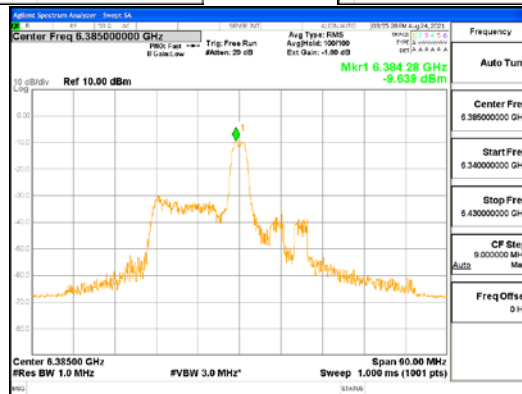

CTK Co., Ltd.
(Ho-dong), 113, Yejik-ro, Cheoin-gu,
Yongin-si, Gyeonggi-do, Korea
Tel: +82-31-339-9970
Fax: +82-31-624-9501

Report No.:
CTK-2021-03423
Page (178) / (248) Pages

ANT1_802.11ax_HE80_26T_Mid_UNII 5