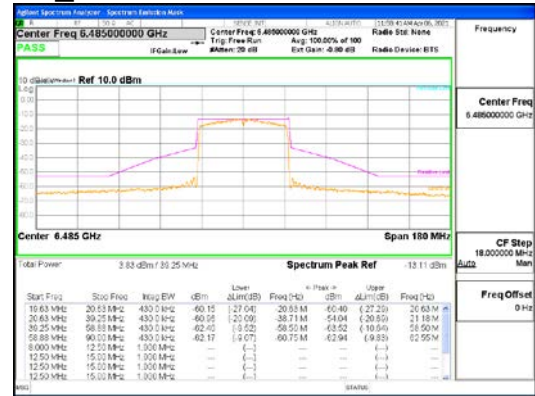

ANT1_802.11ax_HE40_UNI 5

ANT1_802.11ax_HE40_UNI 6