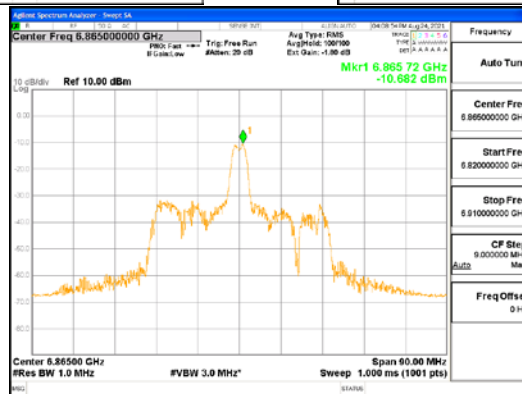

CTK Co., Ltd.
(Ho-dong), 113, Yejik-ro, Cheoin-gu,
Yongin-si, Gyeonggi-do, Korea
Tel: +82-31-339-9970
Fax: +82-31-624-9501

Report No.:
CTK-2021-03423
Page (179) / (248) Pages

ANT1_802.11ax_HE80_26T_Mid_UNII 7