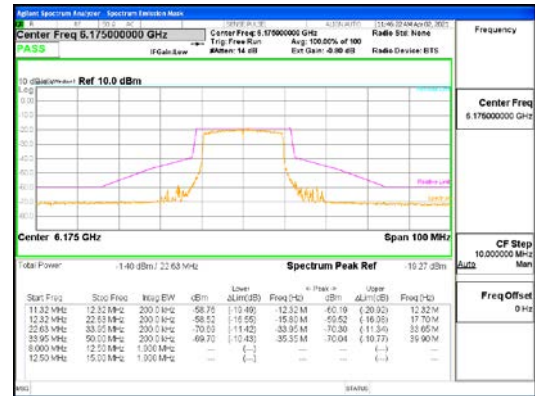

CTK Co., Ltd.
(Ho-dong), 113, Yejik-ro, Cheoin-gu,
Yongin-si, Gyeonggi-do, Korea
Tel: +82-31-339-9970
Fax: +82-31-624-9501

Report No.:
CTK-2021-03423
Page (190) / (248) Pages