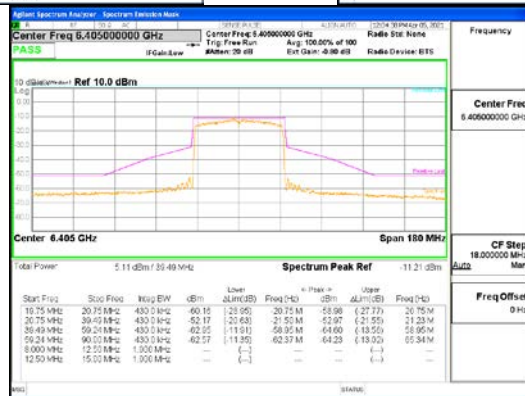

ANT1_802.11ax_HE40_UNI1 7

ANT1_802.11ax_HE40_UNI1 8

CTK Co., Ltd.
 (Ho-dong), 113, Yejik-ro, Cheoin-gu,
 Yongin-si, Gyeonggi-do, Korea
 Tel: +82-31-339-9970
 Fax: +82-31-624-9501

Report No.:
 CTK-2021-03423
 Page (194) / (248) Pages