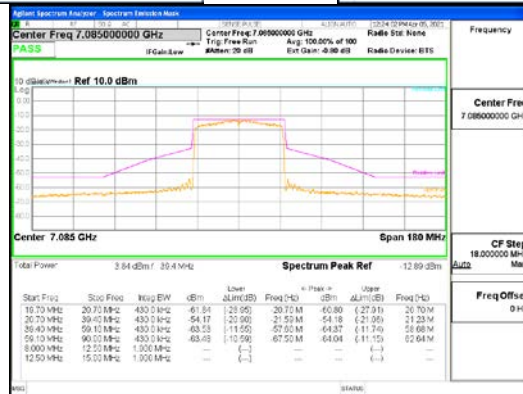

ANT2_802.11ax_HE40_UNII 7

ANT2_802.11ax_HE40_UNII 8