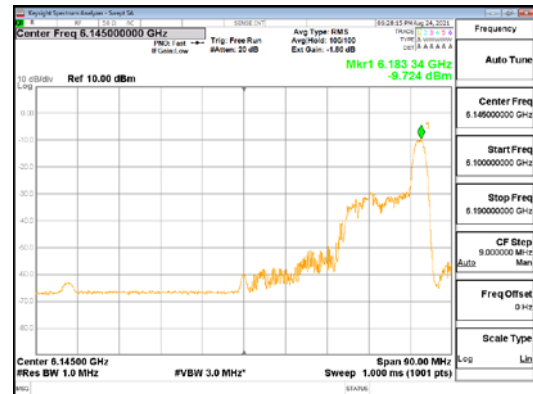

Report No.:
CTK-2021-03423
Page (182) / (248) Pages

ANT1_802.11ax_HE80_26T_High_UNI I 5

ANT1_802.11ax_HE80_26T_High_UNI I 6

ANT1_802.11ax_HE80_26T_High_UNII 7

ANT1_802.11ax_HE80_26T_High_UNII 8

ANT2_802.11ax_HE80_26T_High_UNI I 5