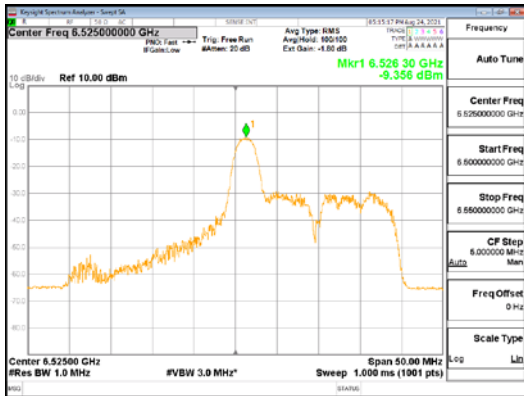

CTK Co., Ltd.
 (Ho-dong), 113, Yejik-ro, Cheoin-gu,
 Yongin-si, Gyeonggi-do, Korea
 Tel: +82-31-339-9970
 Fax: +82-31-624-9501

Report No.:
 CTK-2021-03423
 Page (169) / (248) Pages

ANT2_802.11ax_HE40_26T_Mid_UNII 7