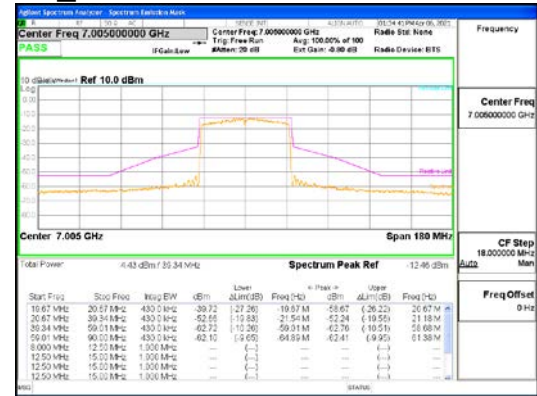

ANT1_802.11ax_HE40_UNI1 7

ANT1_802.11ax_HE40_UNI1 8