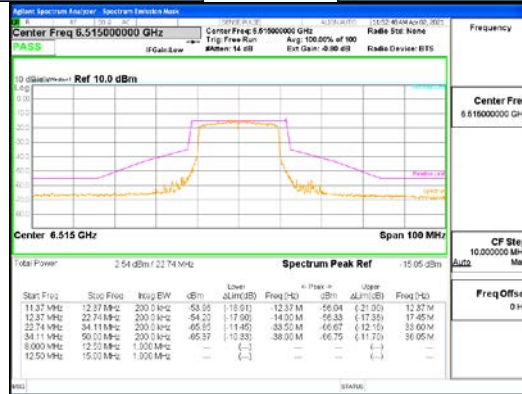

ANT2_802.11ax_HE20_UNI1 5

ANT2_802.11ax_HE20_UNI1 6