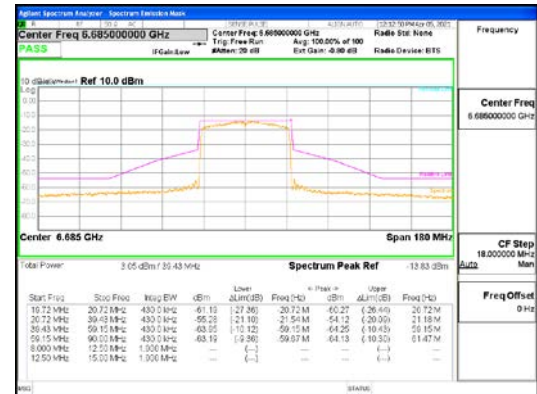

ANT2_802.11ax_HE40_UNI1 5

ANT2_802.11ax_HE40_UNI1 6

CTK Co., Ltd.
 (Ho-dong), 113, Yejik-ro, Cheoin-gu,
 Yongin-si, Gyeonggi-do, Korea
 Tel: +82-31-339-9970
 Fax: +82-31-624-9501

Report No.:
 CTK-2021-03423
 Page (195) / (248) Pages