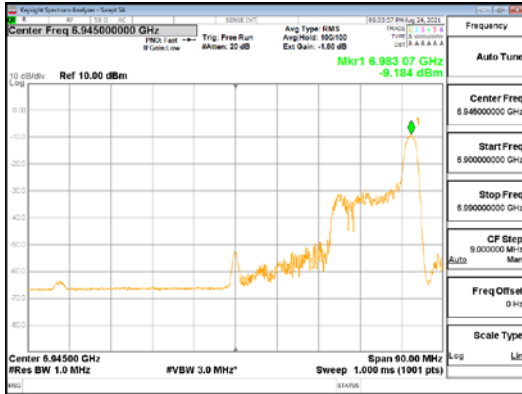

ANT2_802.11ax_HE80_26T_High_UNI I 8