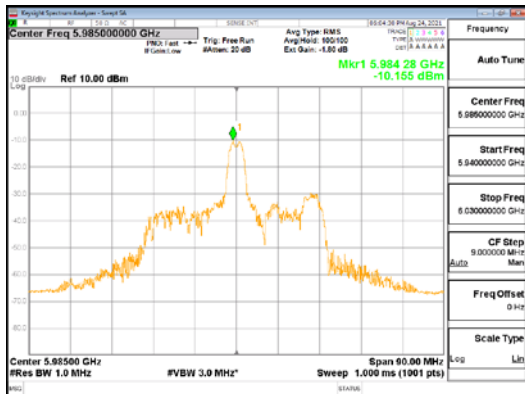

ANT2_802.11ax_HE80_26T_Mid_UNII 5