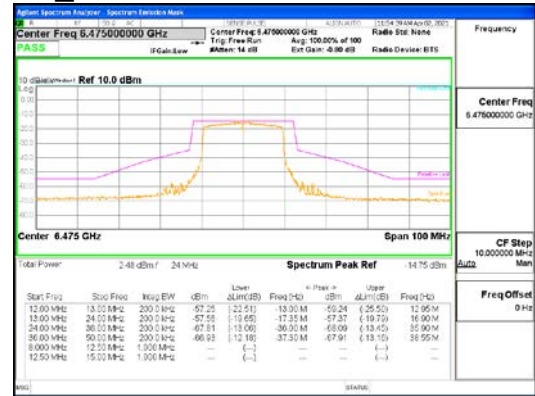

ANT2_802.11ax_HE20_UNI1 5

ANT2_802.11ax_HE20_UNI1 6