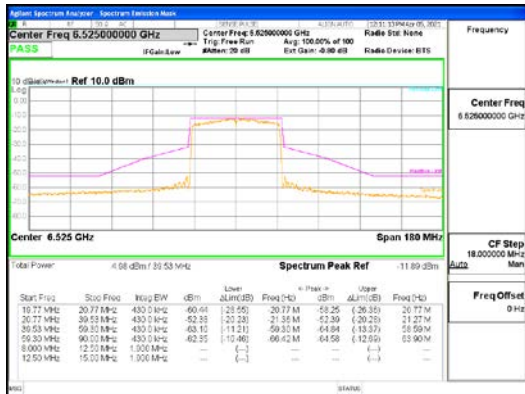

ANT2_802.11ax_HE40_UNI1 5

ANT2_802.11ax_HE40_UNI1 6

CTK Co., Ltd.
 (Ho-dong), 113, Yejik-ro, Cheoin-gu,
 Yongin-si, Gyeonggi-do, Korea
 Tel: +82-31-339-9970
 Fax: +82-31-624-9501

Report No.:
 CTK-2021-03423
 Page (195) / (248) Pages