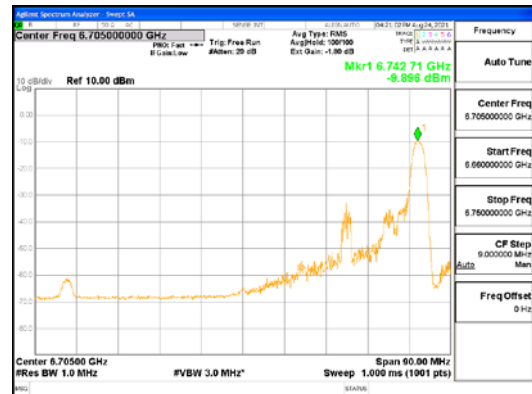

ANT1_802.11ax_HE80_26T_High_UNII 7