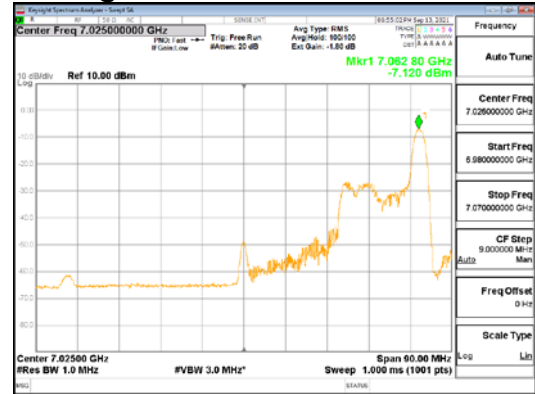

ANT2_802.11ax_HE80_26T_High_UNI I 8