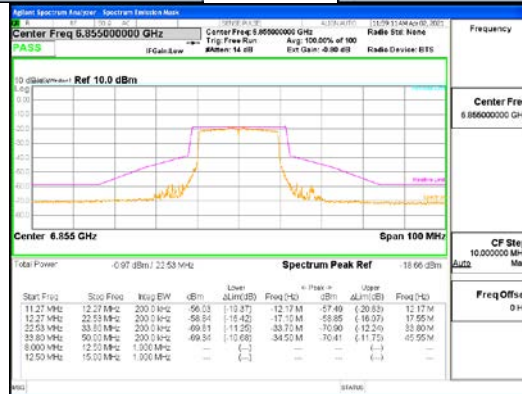

ANT2_802.11ax_HE20_UNI1 5

ANT2_802.11ax_HE20_UNI1 6

CTK Co., Ltd.
 (Ho-dong), 113, Yejik-ro, Cheoin-gu,
 Yongin-si, Gyeonggi-do, Korea
 Tel: +82-31-339-9970
 Fax: +82-31-624-9501

Report No.:
 CTK-2021-03423
 Page (191) / (248) Pages