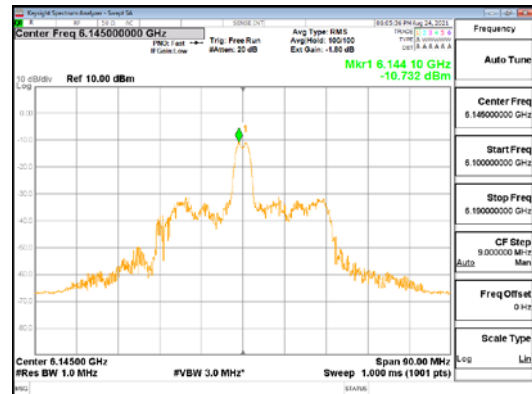

ANT2_802.11ax_HE80_26T_Mid_UNII 5