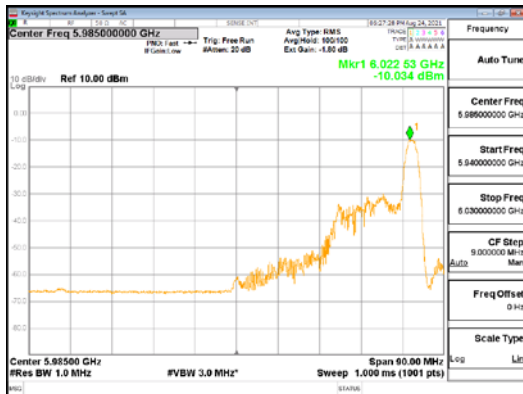

Report No.:
CTK-2021-03423
Page (182) / (248) Pages

ANT1_802.11ax_HE80_26T_High_UNI I 5

ANT1_802.11ax_HE80_26T_High_UNI I 6

ANT1_802.11ax_HE80_26T_High_UNII 7

ANT1_802.11ax_HE80_26T_High_UNII 8

ANT2_802.11ax_HE80_26T_High_UNI I 5