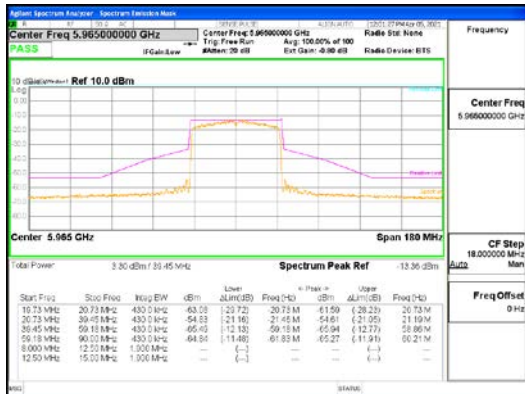

ANT1_802.11ax_HE40_UNI1 7

ANT1_802.11ax_HE40_UNI1 8

CTK Co., Ltd.
 (Ho-dong), 113, Yejik-ro, Cheoin-gu,
 Yongin-si, Gyeonggi-do, Korea
 Tel: +82-31-339-9970
 Fax: +82-31-624-9501

Report No.:
 CTK-2021-03423
 Page (194) / (248) Pages