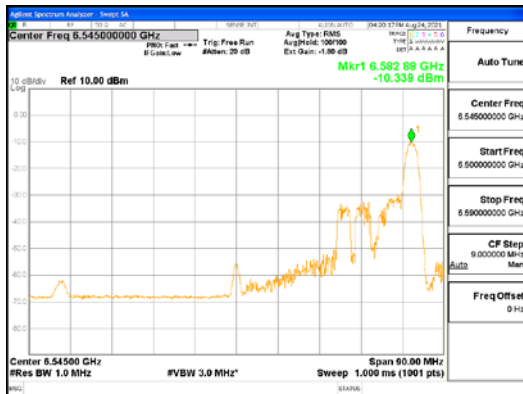

ANT1_802.11ax_HE80_26T_High_UNII 7