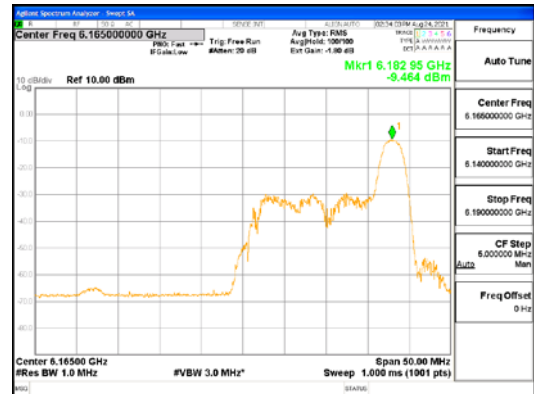

CTK Co., Ltd.
(Ho-dong), 113, Yejik-ro, Cheoin-gu,
Yongin-si, Gyeonggi-do, Korea
Tel: +82-31-339-9970
Fax: +82-31-624-9501

Report No.:
CTK-2021-03423
Page (170) / (248) Pages

ANT1_802.11ax_HE40_26T_High_UNII 5