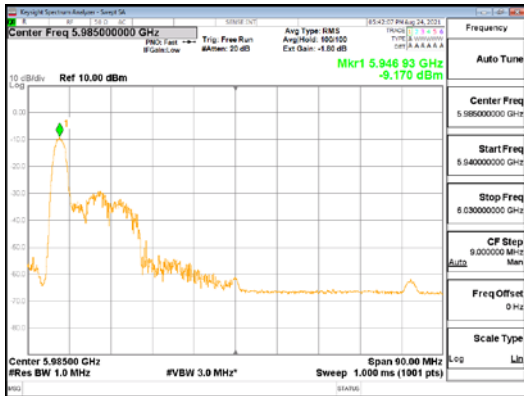

Report No.:
 CTK-2021-03423
 Page (175) / (248) Pages

ANT1_802.11ax_HE80_26T_Low_UNI I 7

ANT1_802.11ax_HE80_26T_Low_UNI I 8

ANT2_802.11ax_HE80_26T_Low_UNI I 5

ANT2_802.11ax_HE80_26T_Low_UNI I 6

CTK Co., Ltd.
(Ho-dong), 113, Yejik-ro, Cheoin-gu,
Yongin-si, Gyeonggi-do, Korea
Tel: +82-31-339-9970
Fax: +82-31-624-9501