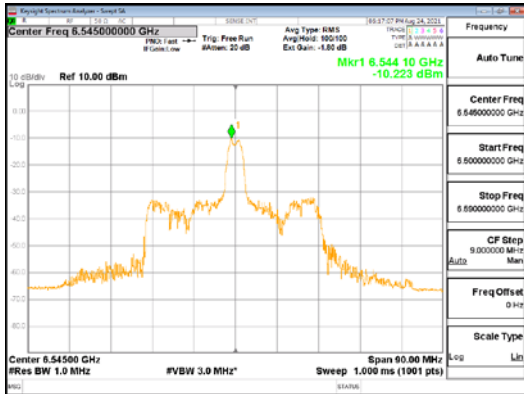

CTK Co., Ltd.
(Ho-dong), 113, Yejik-ro, Cheoin-gu,
Yongin-si, Gyeonggi-do, Korea
Tel: +82-31-339-9970
Fax: +82-31-624-9501

Report No.:
CTK-2021-03423
Page (181) / (248) Pages

ANT2_802.11ax_HE80_26T_Mid_UNII 7