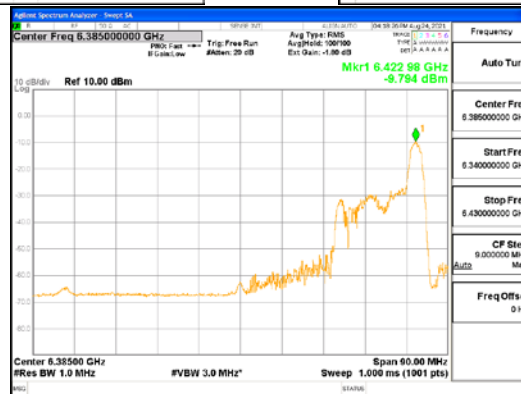

CTK Co., Ltd.
(Ho-dong), 113, Yejik-ro, Cheoin-gu,
Yongin-si, Gyeonggi-do, Korea
Tel: +82-31-339-9970
Fax: +82-31-624-9501

Report No.:
CTK-2021-03423
Page (182) / (248) Pages

ANT1_802.11ax_HE80_26T_High_UNI I 5