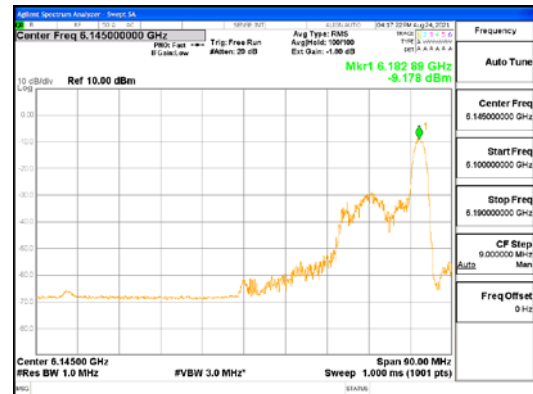

CTK Co., Ltd.
(Ho-dong), 113, Yejik-ro, Cheoin-gu,
Yongin-si, Gyeonggi-do, Korea
Tel: +82-31-339-9970
Fax: +82-31-624-9501

Report No.:
CTK-2021-03423
Page (182) / (248) Pages

ANT1_802.11ax_HE80_26T_High_UNI I 5