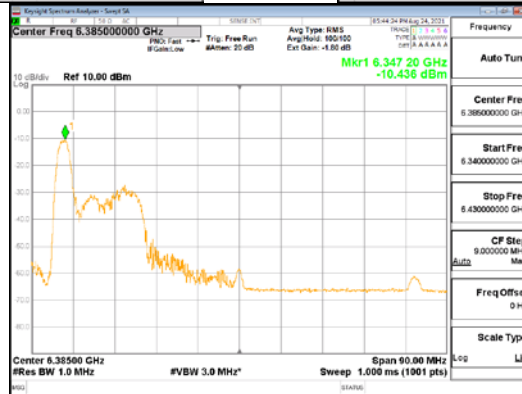

ANT2_802.11ax_HE80_26T_Low_UNI I 5