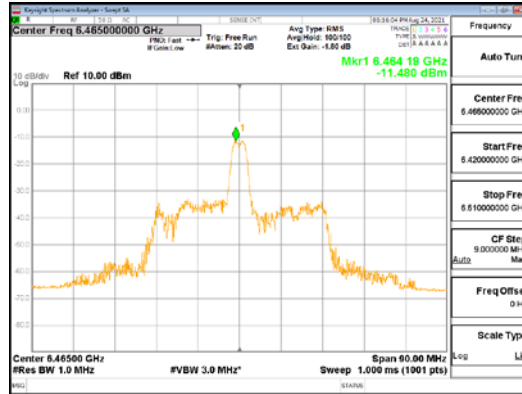

Report No.:
 CTK-2021-03423
 Page (179) / (248) Pages

ANT1_802.11ax_HE80_26T_Mid_UNII 7

ANT1_802.11ax_HE80_26T_Mid_UNII 8

ANT2_802.11ax_HE80_26T_Mid_UNII 5

ANT2_802.11ax_HE80_26T_Mid_UNII 6

CTK Co., Ltd.
 (Ho-dong), 113, Yejik-ro, Cheoin-gu,
 Yongin-si, Gyeonggi-do, Korea
 Tel: +82-31-339-9970
 Fax: +82-31-624-9501