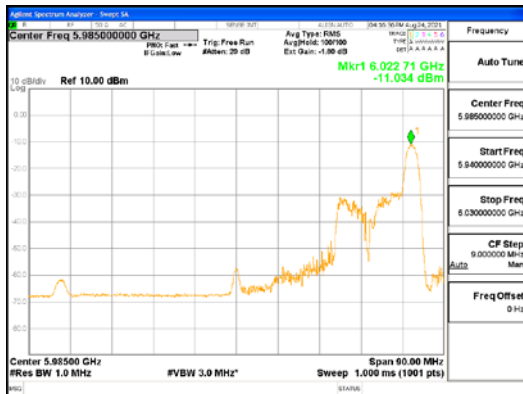

CTK Co., Ltd.
(Ho-dong), 113, Yejik-ro, Cheoin-gu,
Yongin-si, Gyeonggi-do, Korea
Tel: +82-31-339-9970
Fax: +82-31-624-9501

Report No.:
CTK-2021-03423
Page (182) / (248) Pages

ANT1_802.11ax_HE80_26T_High_UNI I 5