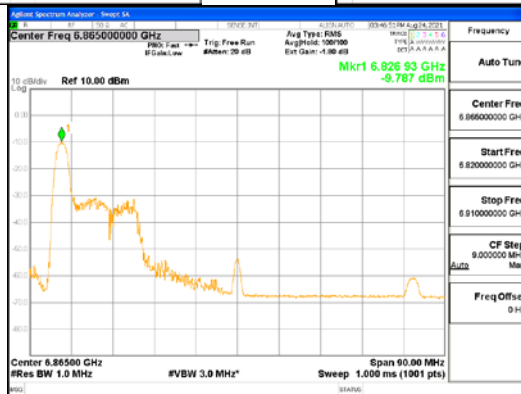

CTK Co., Ltd.
(Ho-dong), 113, Yejik-ro, Cheoin-gu,
Yongin-si, Gyeonggi-do, Korea
Tel: +82-31-339-9970
Fax: +82-31-624-9501

Report No.:
CTK-2021-03423
Page (175) / (248) Pages

ANT1_802.11ax_HE80_26T_Low_UNI I 7