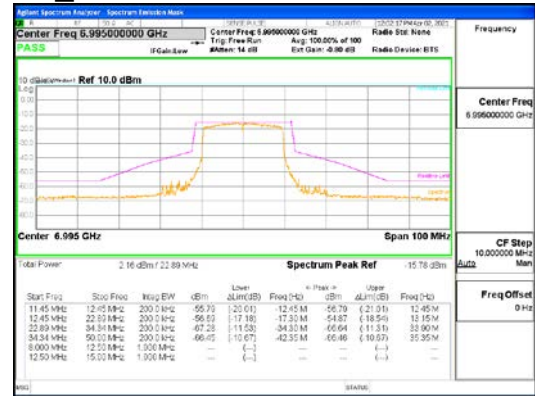

ANT2_802.11ax_HE20_UNI1 7

ANT2_802.11ax_HE20_UNI1 8