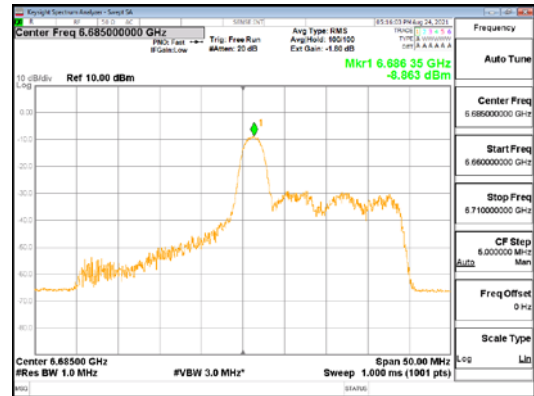

CTK Co., Ltd.
 (Ho-dong), 113, Yejik-ro, Cheoin-gu,
 Yongin-si, Gyeonggi-do, Korea
 Tel: +82-31-339-9970
 Fax: +82-31-624-9501

Report No.:
 CTK-2021-03423
 Page (169) / (248) Pages

ANT2_802.11ax_HE40_26T_Mid_UNII 7