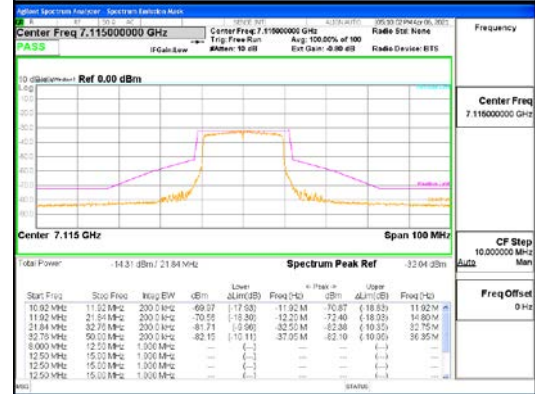

ANT1_802.11ax_HE20_UNI1 7

ANT1_802.11ax_HE20_UNI1 8