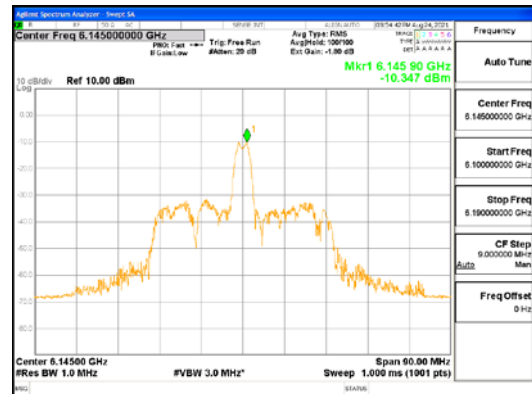

CTK Co., Ltd.
(Ho-dong), 113, Yejik-ro, Cheoin-gu,
Yongin-si, Gyeonggi-do, Korea
Tel: +82-31-339-9970
Fax: +82-31-624-9501

Report No.:
CTK-2021-03423
Page (178) / (248) Pages

ANT1_802.11ax_HE80_26T_Mid_UNII 5