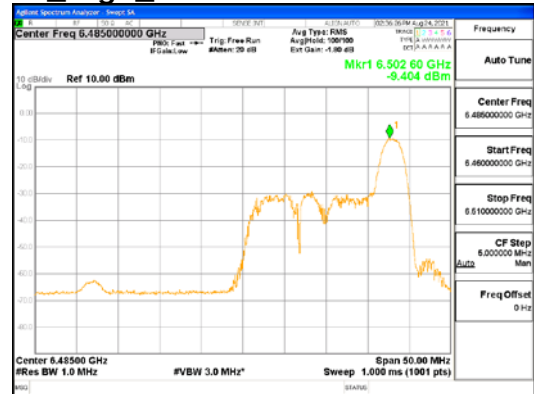

ANT1_802.11ax_HE40_26T_High_UNII 6