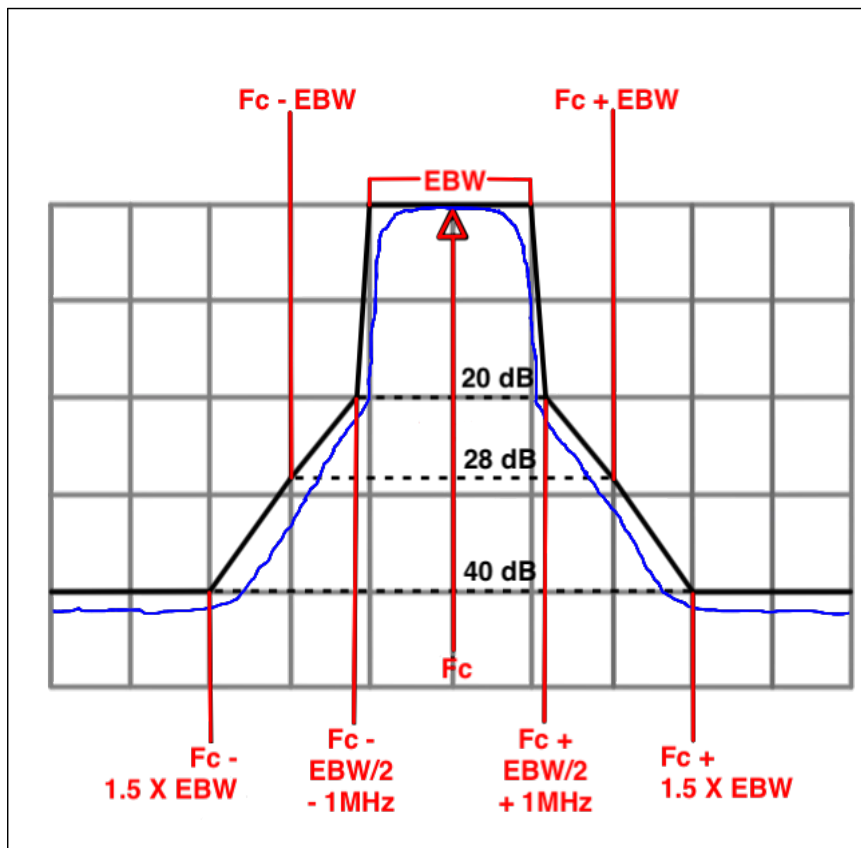

Limit

The emissions power spectral density must be reduced below the peak power spectral density (in dB) as follows:

1. Suppressed by 20 dB at 1 MHz outside of the channel edge. (The channel edge is defined as the 26-dB point on either side of the carrier center frequency.)
2. Suppressed by 28 dB at one channel bandwidth from the channel center.
3. Suppressed by 40 dB at one- and one-half times the channel bandwidth from the channel center.

See next pages for actual measured spectrum plots.