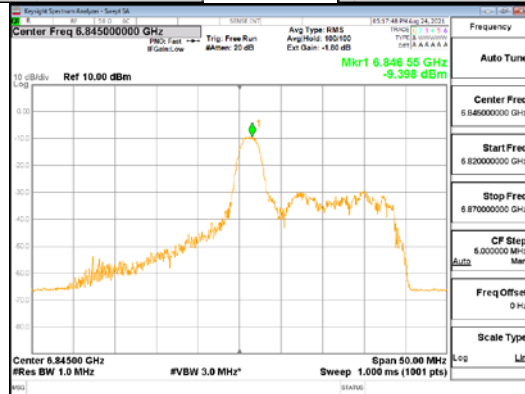

CTK Co., Ltd.
 (Ho-dong), 113, Yejik-ro, Cheoin-gu,
 Yongin-si, Gyeonggi-do, Korea
 Tel: +82-31-339-9970
 Fax: +82-31-624-9501

Report No.:
 CTK-2021-03423
 Page (169) / (248) Pages

ANT2_802.11ax_HE40_26T_Mid_UNII 7