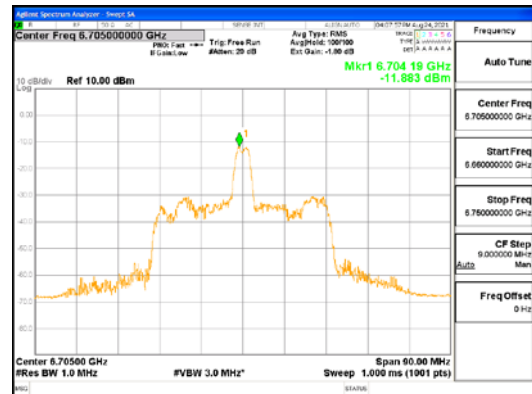

CTK Co., Ltd.
(Ho-dong), 113, Yejik-ro, Cheoin-gu,
Yongin-si, Gyeonggi-do, Korea
Tel: +82-31-339-9970
Fax: +82-31-624-9501

Report No.:
CTK-2021-03423
Page (179) / (248) Pages

ANT1_802.11ax_HE80_26T_Mid_UNII 7