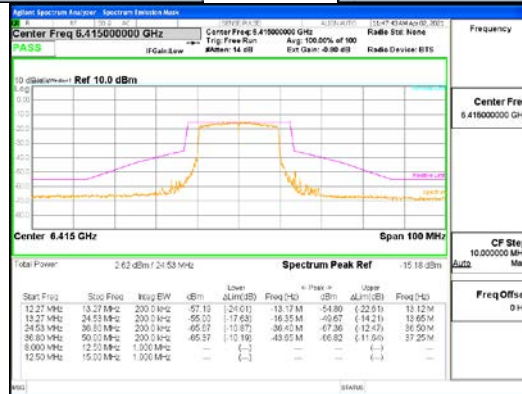

CTK Co., Ltd.
(Ho-dong), 113, Yejik-ro, Cheoin-gu,
Yongin-si, Gyeonggi-do, Korea
Tel: +82-31-339-9970
Fax: +82-31-624-9501

Report No.:
CTK-2021-03423
Page (190) / (248) Pages