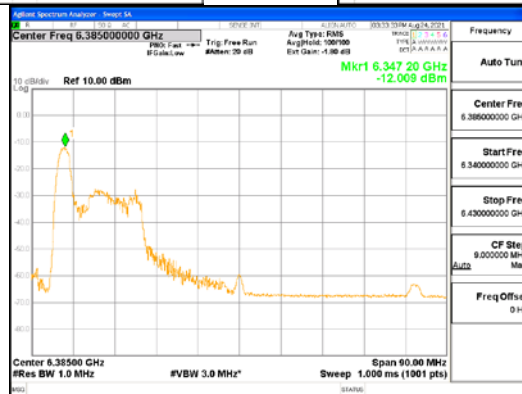

ANT1_802.11ax_HE80_26T_Low_UNI I 5