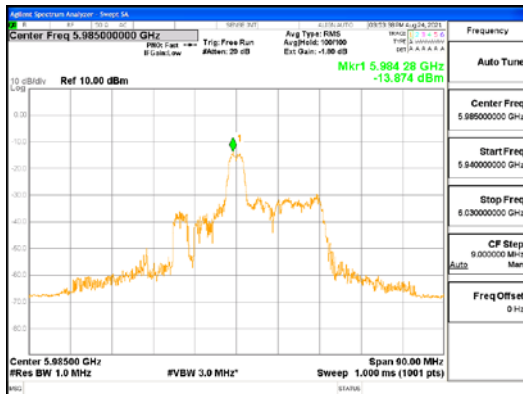

CTK Co., Ltd.
(Ho-dong), 113, Yejik-ro, Cheoin-gu,
Yongin-si, Gyeonggi-do, Korea
Tel: +82-31-339-9970
Fax: +82-31-624-9501

Report No.:
CTK-2021-03423
Page (178) / (248) Pages

ANT1_802.11ax_HE80_26T_Mid_UNII 5