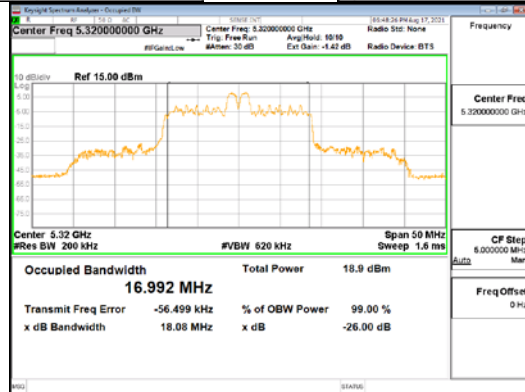

ANT2_802.11ax_HE20_26T_Mid_UNII 1

ANT2_802.11ax_HE20_26T_Mid_UNII 2A