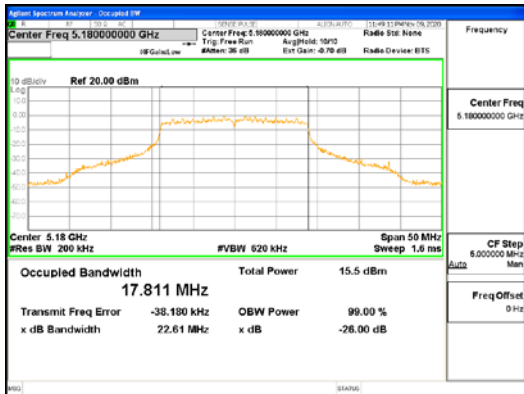

ANT2_802.11n_HT20_UNII 2C

ANT2_802.11n_HT20_UNII 3

CTK Co., Ltd.
 (Ho-dong), 113, Yejik-ro, Cheoin-gu,
 Yongin-si, Gyeonggi-do, Korea
 Tel: +82-31-339-9970
 Fax: +82-31-624-9501

Report No.:
 CTK-2021-03418
 Page (45) / (376) Pages