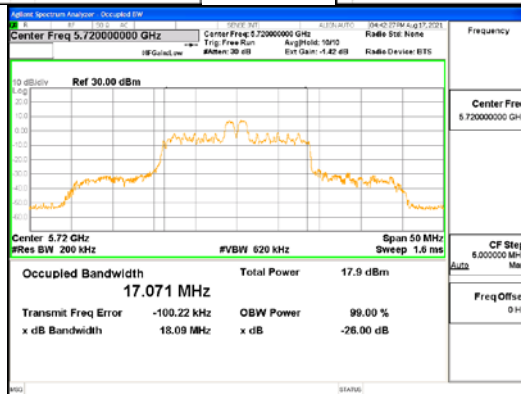

CTK Co., Ltd.
(Ho-dong), 113, Yejik-ro, Cheoin-gu,
Yongin-si, Gyeonggi-do, Korea
Tel: +82-31-339-9970
Fax: +82-31-624-9501

Report No.:
CTK-2021-03418
Page (58) / (376) Pages