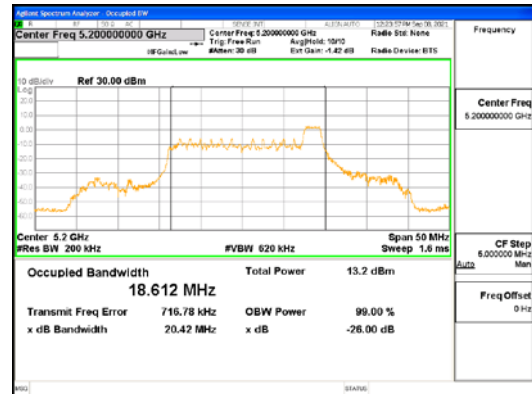

CTK Co., Ltd.
(Ho-dong), 113, Yejik-ro, Cheoin-gu,
Yongin-si, Gyeonggi-do, Korea
Tel: +82-31-339-9970
Fax: +82-31-624-9501

Report No.:
CTK-2021-03418
Page (61) / (376) Pages