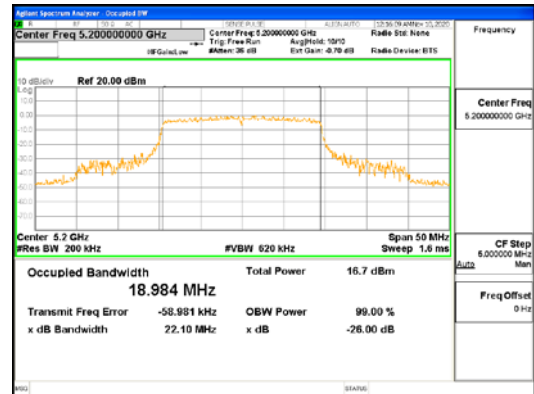

ANT2_802.11ac_VHT20_UNI1 2C

ANT2_802.11ac_VHT20_UNI1 3

CTK Co., Ltd.
 (Ho-dong), 113, Yejik-ro, Cheoin-gu,
 Yongin-si, Gyeonggi-do, Korea
 Tel: +82-31-339-9970
 Fax: +82-31-624-9501

Report No.:
 CTK-2021-03418
 Page (49) / (376) Pages