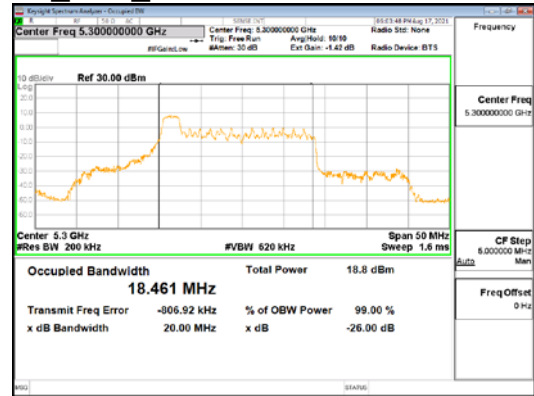

ANT2_802.11ax_HE20_26T_Low_UNII 1

ANT2_802.11ax_HE20_26T_Low_UNII 2A