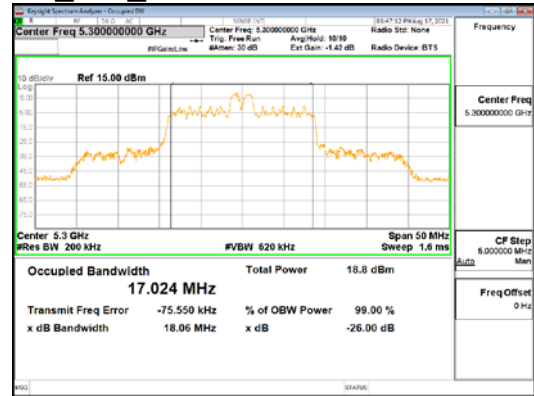

ANT2_802.11ax_HE20_26T_Mid_UNII 1

ANT2_802.11ax_HE20_26T_Mid_UNII 2A