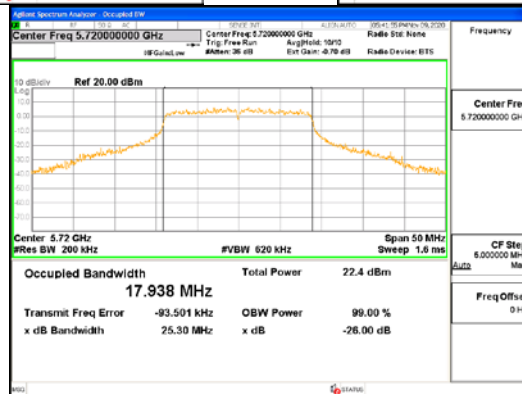

ANT2_802.11n_HT20_UNII 1

ANT2_802.11n_HT20_UNII 2A

CTK Co., Ltd.
 (Ho-dong), 113, Yejik-ro, Cheoin-gu,
 Yongin-si, Gyeonggi-do, Korea
 Tel: +82-31-339-9970
 Fax: +82-31-624-9501

Report No.:
 CTK-2021-03418
 Page (44) / (376) Pages