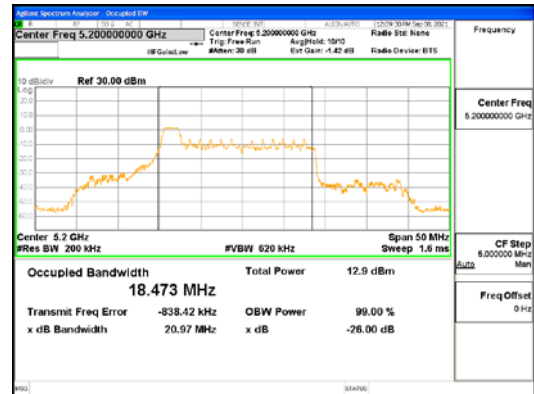

ANT2_802.11ax_HE20_SU_UNI 2C

ANT2_802.11ax_HE20_SU_UNI 3

CTK Co., Ltd.
 (Ho-dong), 113, Yejik-ro, Cheoin-gu,
 Yongin-si, Gyeonggi-do, Korea
 Tel: +82-31-339-9970
 Fax: +82-31-624-9501

Report No.:
 CTK-2021-03418
 Page (53) / (376) Pages