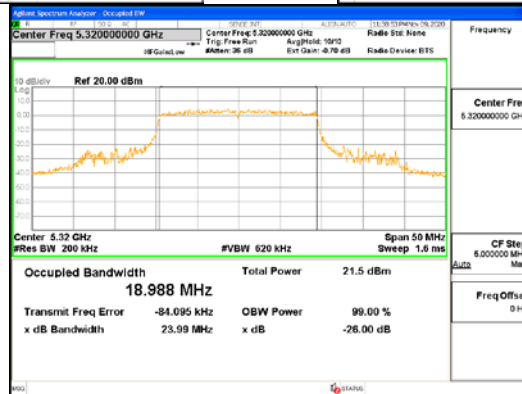

ANT2_802.11ax_HE20_SU_UNI 1

ANT2_802.11ax_HE20_SU_UNI 2A