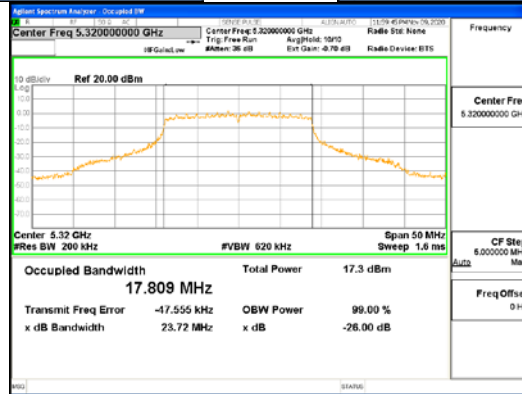

ANT1_802.11ac_VHT20_UNII 1

ANT1_802.11ac_VHT20_UNII 2A