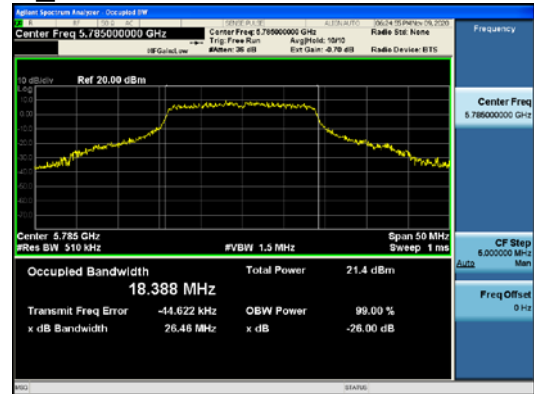

ANT1_802.11n_HT20_UNII 3