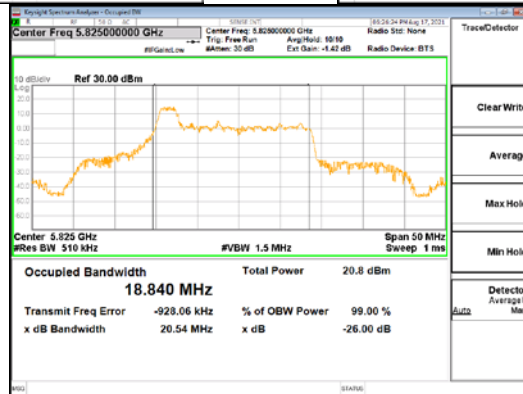

ANT2_802.11ax_HE20_26T_Low_UNII 2C

ANT2_802.11ax_HE20_26T_Low_UNII 3