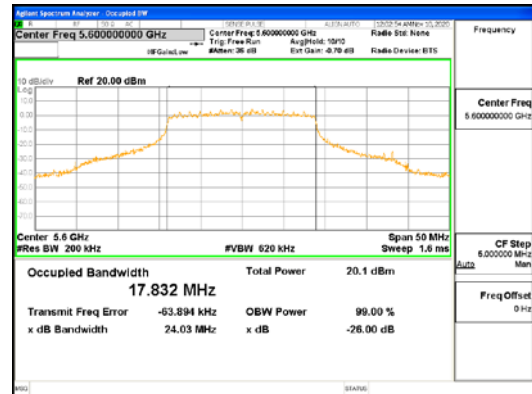

ANT1_802.11ac_VHT20_UNII 1

ANT1_802.11ac_VHT20_UNII 2A

CTK Co., Ltd.
 (Ho-dong), 113, Yejik-ro, Cheoin-gu,
 Yongin-si, Gyeonggi-do, Korea
 Tel: +82-31-339-9970
 Fax: +82-31-624-9501

Report No.:
 CTK-2021-03418
 Page (46) / (376) Pages