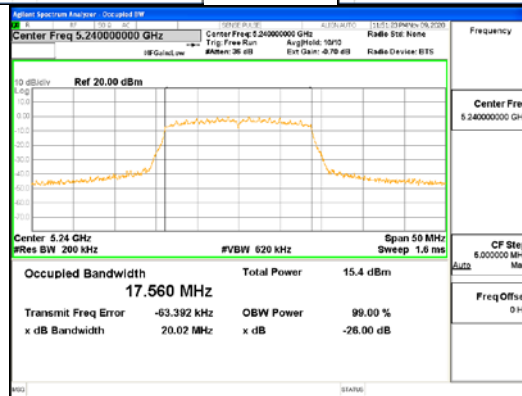

ANT2_802.11n_HT20_UNII 2C

ANT2_802.11n_HT20_UNII 3

CTK Co., Ltd.
 (Ho-dong), 113, Yejik-ro, Cheoin-gu,
 Yongin-si, Gyeonggi-do, Korea
 Tel: +82-31-339-9970
 Fax: +82-31-624-9501

Report No.:
 CTK-2021-03418
 Page (45) / (376) Pages