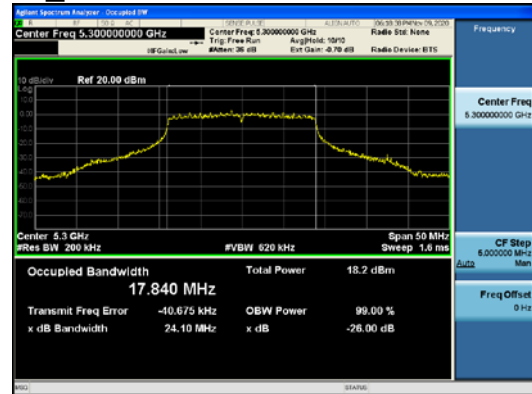

ANT1_802.11n_HT20_UNII 1

ANT1_802.11n_HT20_UNII 2A

CTK Co., Ltd.
 (Ho-dong), 113, Yejik-ro, Cheoin-gu,
 Yongin-si, Gyeonggi-do, Korea
 Tel: +82-31-339-9970
 Fax: +82-31-624-9501

Report No.:
 CTK-2021-03418
 Page (42) / (376) Pages