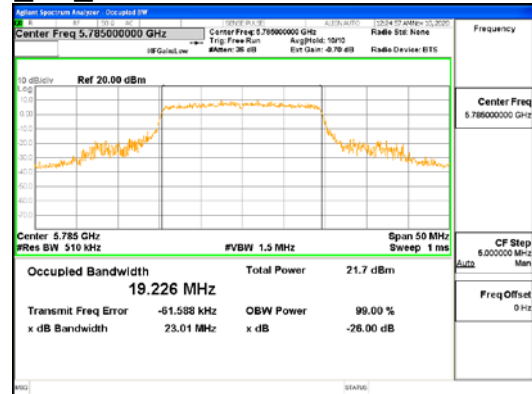

ANT1_802.11ax_HE20_SU_UNI 2C

ANT1_802.11ax_HE20_SU_UNI 3