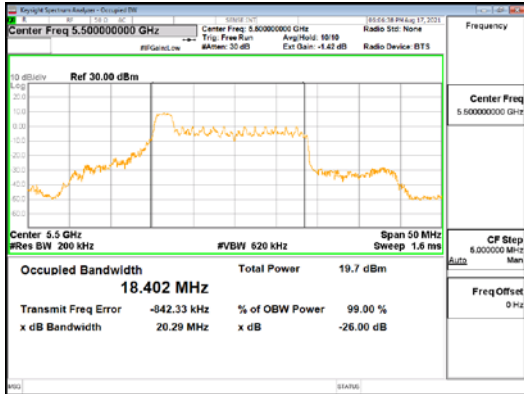

ANT2_802.11ax_HE20_26T_Low_UNII 1

ANT2_802.11ax_HE20_26T_Low_UNII 2A

CTK Co., Ltd.
 (Ho-dong), 113, Yejik-ro, Cheoin-gu,
 Yongin-si, Gyeonggi-do, Korea
 Tel: +82-31-339-9970
 Fax: +82-31-624-9501

Report No.:
 CTK-2021-03418
 Page (56) / (376) Pages