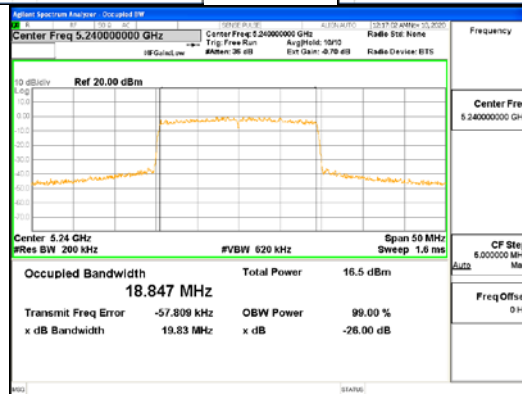

ANT2_802.11ac_VHT20_UNI1 2C

ANT2_802.11ac_VHT20_UNI1 3

CTK Co., Ltd.
 (Ho-dong), 113, Yejik-ro, Cheoin-gu,
 Yongin-si, Gyeonggi-do, Korea
 Tel: +82-31-339-9970
 Fax: +82-31-624-9501

Report No.:
 CTK-2021-03418
 Page (49) / (376) Pages