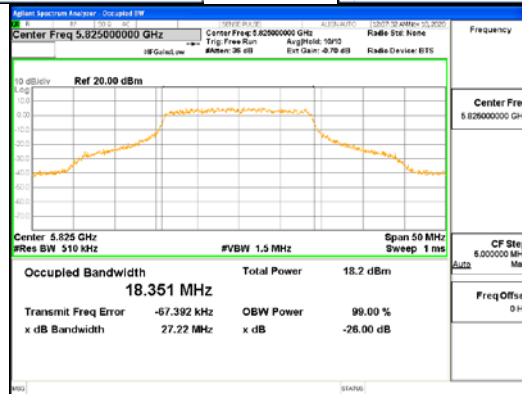

ANT1_802.11ac_VHT20_UNII 3