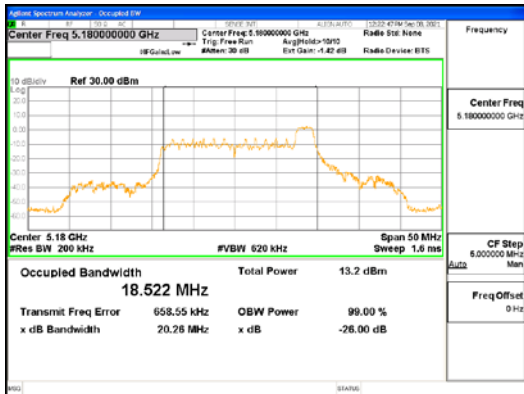

CTK Co., Ltd.
(Ho-dong), 113, Yejik-ro, Cheoin-gu,
Yongin-si, Gyeonggi-do, Korea
Tel: +82-31-339-9970
Fax: +82-31-624-9501

Report No.:
CTK-2021-03418
Page (61) / (376) Pages