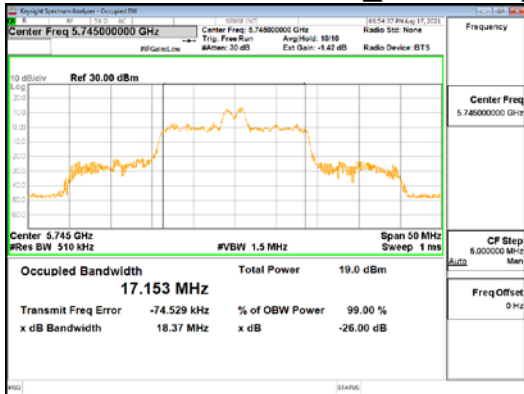

ANT2_802.11ax_HE20_26T_Mid_UNI1 2C

ANT2_802.11ax_HE20_26T_Mid_UNI1 3