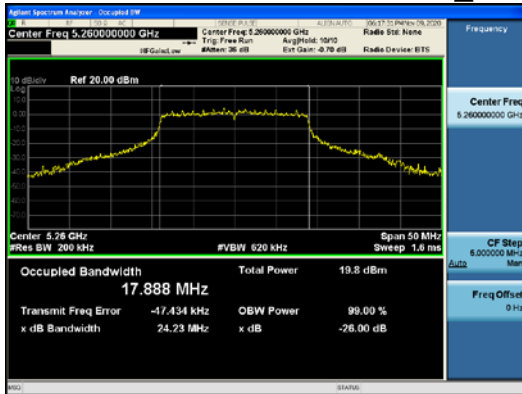

ANT1_802.11n_HT20_UNII 1

ANT1_802.11n_HT20_UNII 2A

CTK Co., Ltd.
 (Ho-dong), 113, Yejik-ro, Cheoin-gu,
 Yongin-si, Gyeonggi-do, Korea
 Tel: +82-31-339-9970
 Fax: +82-31-624-9501

Report No.:
 CTK-2021-03418
 Page (42) / (376) Pages