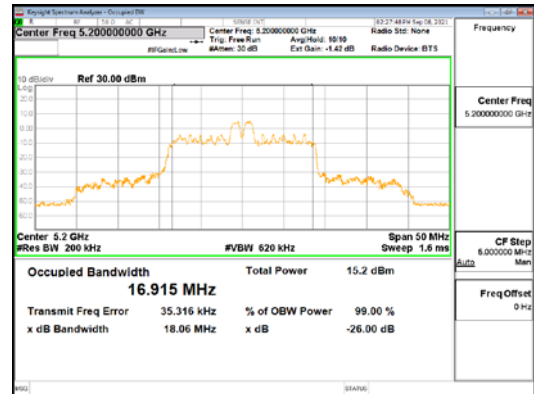

CTK Co., Ltd.
(Ho-dong), 113, Yejik-ro, Cheoin-gu,
Yongin-si, Gyeonggi-do, Korea
Tel: +82-31-339-9970
Fax: +82-31-624-9501

Report No.:
CTK-2021-03418
Page (59) / (376) Pages