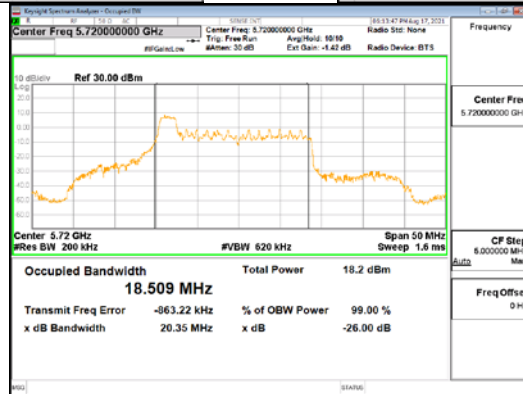

ANT2_802.11ax_HE20_26T_Low_UNII 1

ANT2_802.11ax_HE20_26T_Low_UNII 2A

CTK Co., Ltd.
 (Ho-dong), 113, Yejik-ro, Cheoin-gu,
 Yongin-si, Gyeonggi-do, Korea
 Tel: +82-31-339-9970
 Fax: +82-31-624-9501

Report No.:
 CTK-2021-03418
 Page (56) / (376) Pages