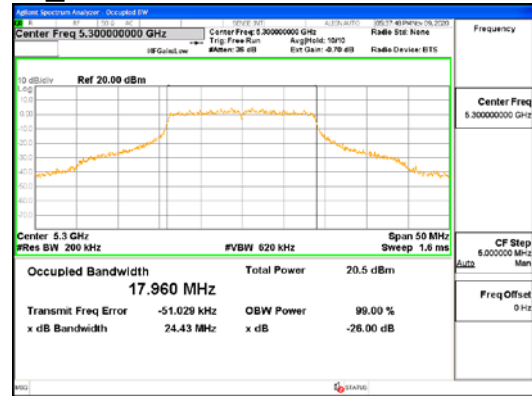

ANT2_802.11n_HT20_UNII 1

ANT2_802.11n_HT20_UNII 2A