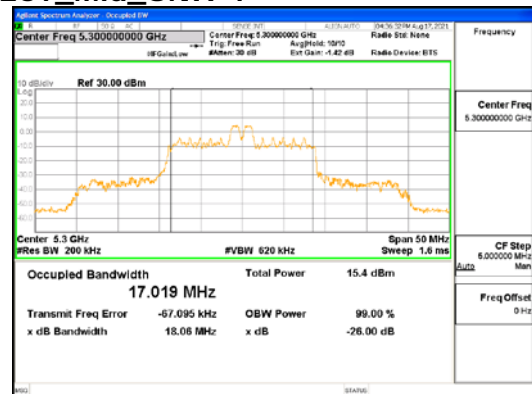

ANT1_802.11ax_HE20_26T_Mid_UNI1 2A