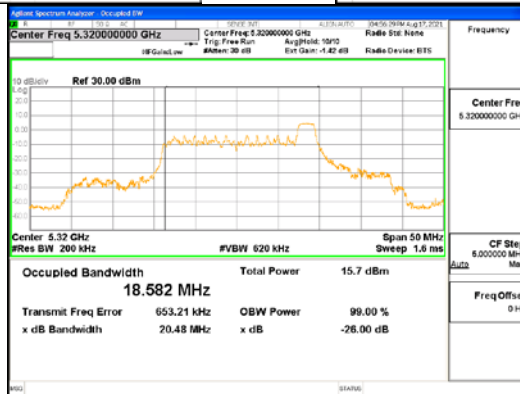

ANT1_802.11ax_HE20_26T_High_UNI 1

ANT1_802.11ax_HE20_26T_High_UNI 2A