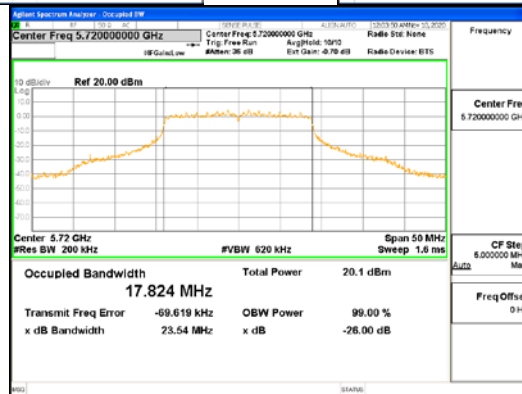

ANT1_802.11ac_VHT20_UNII 1

ANT1_802.11ac_VHT20_UNII 2A

CTK Co., Ltd.
 (Ho-dong), 113, Yejik-ro, Cheoin-gu,
 Yongin-si, Gyeonggi-do, Korea
 Tel: +82-31-339-9970
 Fax: +82-31-624-9501

Report No.:
 CTK-2021-03418
 Page (46) / (376) Pages