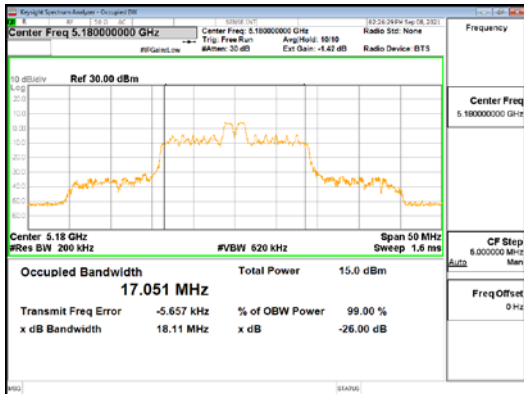

CTK Co., Ltd.
(Ho-dong), 113, Yejik-ro, Cheoin-gu,
Yongin-si, Gyeonggi-do, Korea
Tel: +82-31-339-9970
Fax: +82-31-624-9501

Report No.:
CTK-2021-03418
Page (59) / (376) Pages