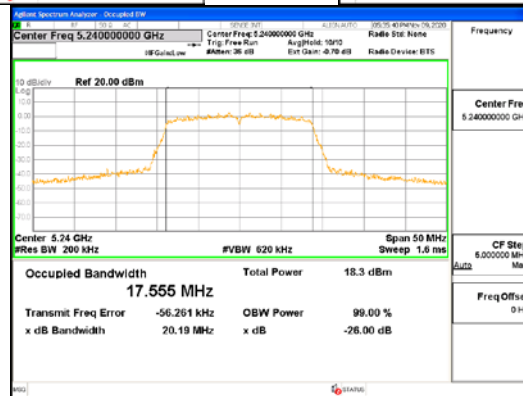

ANT1_802.11n_HT20_UNII 2C

ANT1_802.11n_HT20_UNII 3

CTK Co., Ltd.
 (Ho-dong), 113, Yejik-ro, Cheoin-gu,
 Yongin-si, Gyeonggi-do, Korea
 Tel: +82-31-339-9970
 Fax: +82-31-624-9501

Report No.:
 CTK-2021-03418
 Page (43) / (376) Pages