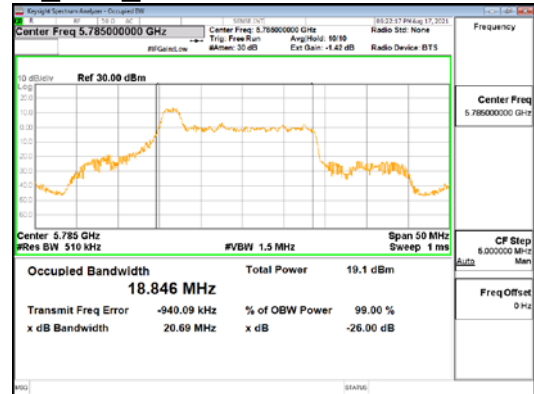

ANT2_802.11ax_HE20_26T_Low_UNII 2C

ANT2_802.11ax_HE20_26T_Low_UNII 3