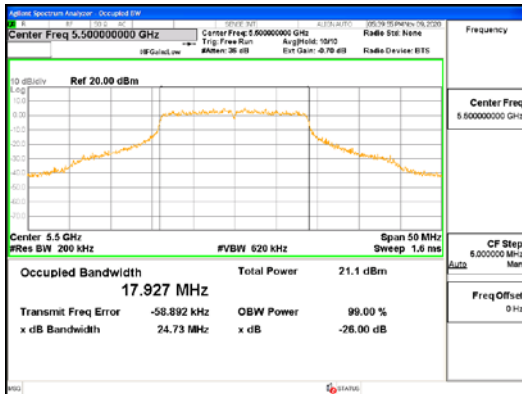

ANT2_802.11n_HT20_UNII 1

ANT2_802.11n_HT20_UNII 2A

CTK Co., Ltd.
 (Ho-dong), 113, Yejik-ro, Cheoin-gu,
 Yongin-si, Gyeonggi-do, Korea
 Tel: +82-31-339-9970
 Fax: +82-31-624-9501

Report No.:
 CTK-2021-03418
 Page (44) / (376) Pages