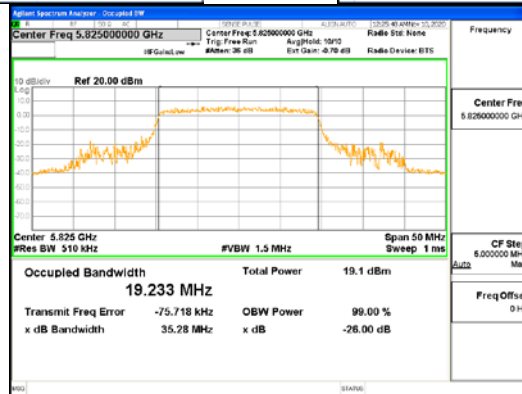

ANT1_802.11ax_HE20_SU_UNI 2C

ANT1_802.11ax_HE20_SU_UNI 3