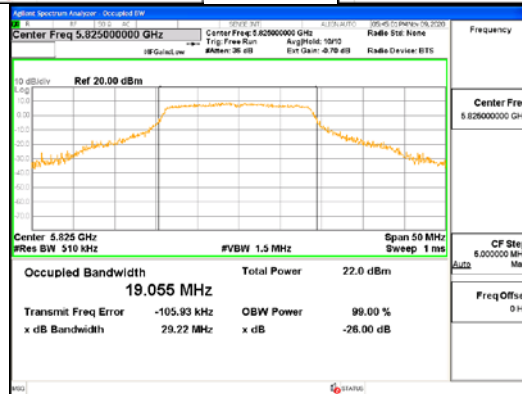

ANT2_802.11n_HT20_UNII 2C

ANT2_802.11n_HT20_UNII 3