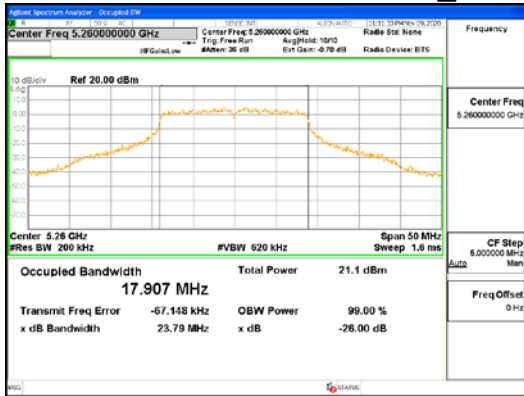

ANT2_802.11ac_VHT20_UNII 2A