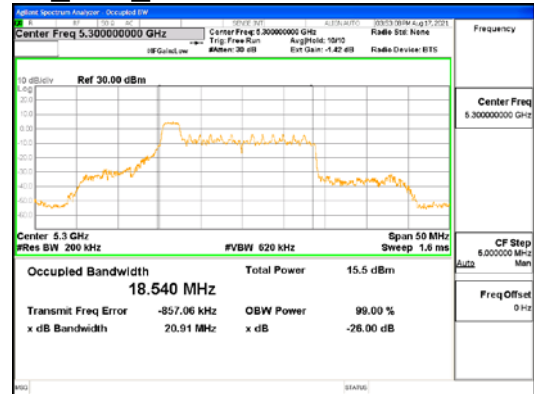

ANT1_802.11ax_HE20_26T_Low_UNII 1

ANT1_802.11ax_HE20_26T_Low_UNII 2A