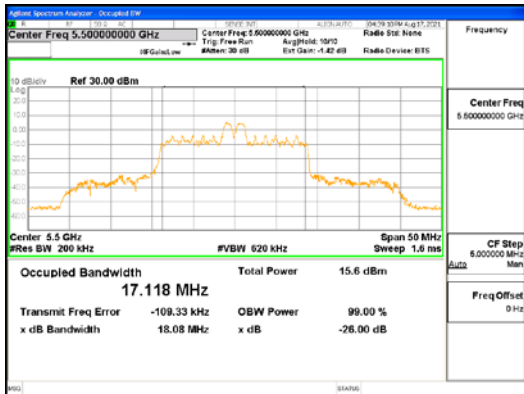

CTK Co., Ltd.
(Ho-dong), 113, Yejik-ro, Cheoin-gu,
Yongin-si, Gyeonggi-do, Korea
Tel: +82-31-339-9970
Fax: +82-31-624-9501

Report No.:
CTK-2021-03418
Page (58) / (376) Pages