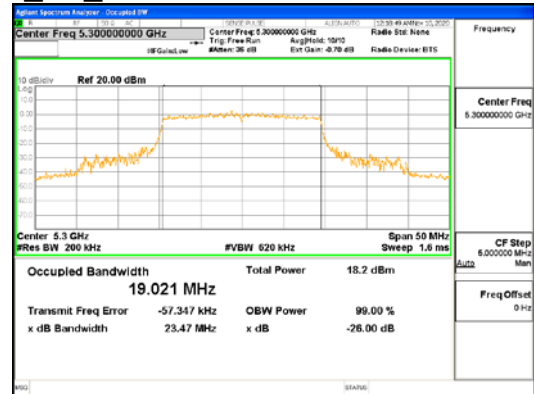

ANT1_802.11ax_HE20_SU_UNI 2A