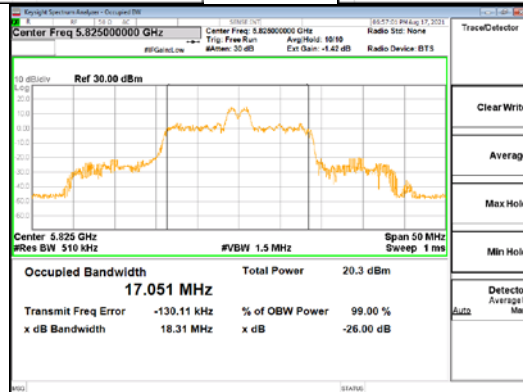

ANT2_802.11ax_HE20_26T_Mid_UNI1 2C

ANT2_802.11ax_HE20_26T_Mid_UNI1 3