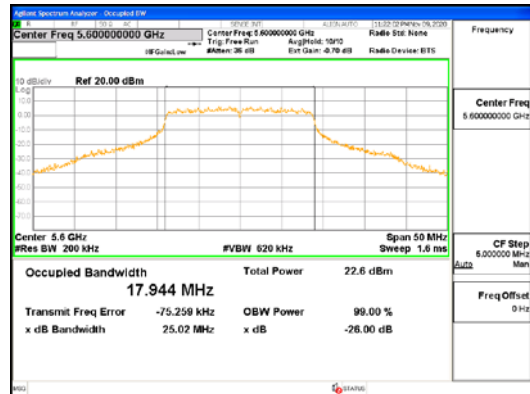

ANT2_802.11ac_VHT20_UNII 1

ANT2_802.11ac_VHT20_UNII 2A

CTK Co., Ltd.
 (Ho-dong), 113, Yejik-ro, Cheoin-gu,
 Yongin-si, Gyeonggi-do, Korea
 Tel: +82-31-339-9970
 Fax: +82-31-624-9501

Report No.:
 CTK-2021-03418
 Page (48) / (376) Pages