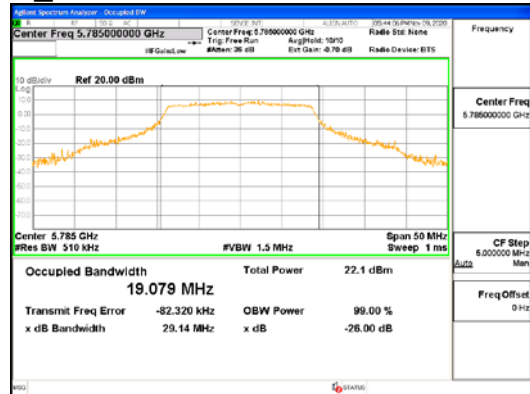

ANT2_802.11n_HT20_UNII 2C

ANT2_802.11n_HT20_UNII 3