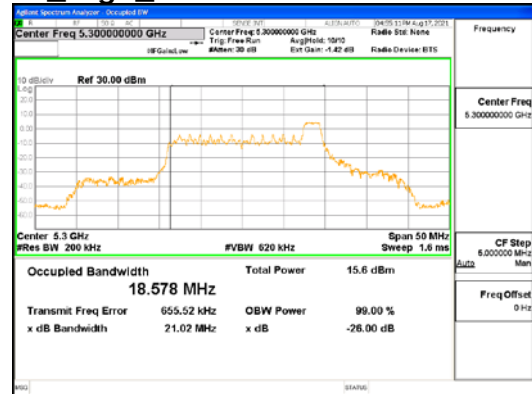

ANT1_802.11ax_HE20_26T_High_UNI 1

ANT1_802.11ax_HE20_26T_High_UNI 2A