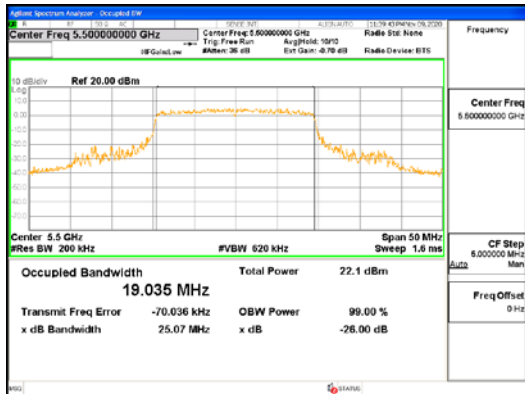

ANT2_802.11ax_HE20_SU_UNI 1

ANT2_802.11ax_HE20_SU_UNI 2A

CTK Co., Ltd.
 (Ho-dong), 113, Yejik-ro, Cheoin-gu,
 Yongin-si, Gyeonggi-do, Korea
 Tel: +82-31-339-9970
 Fax: +82-31-624-9501

Report No.:
 CTK-2021-03418
 Page (52) / (376) Pages