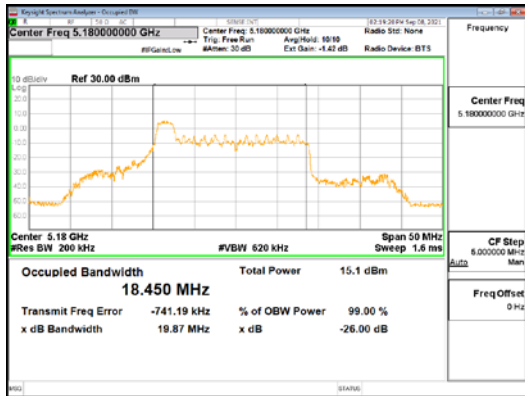

ANT1_802.11ax_HE20_26T_Low_UNII 2C

ANT1_802.11ax_HE20_26T_Low_UNII 3

CTK Co., Ltd.
 (Ho-dong), 113, Yejik-ro, Cheoin-gu,
 Yongin-si, Gyeonggi-do, Korea
 Tel: +82-31-339-9970
 Fax: +82-31-624-9501

Report No.:
 CTK-2021-03418
 Page (55) / (376) Pages