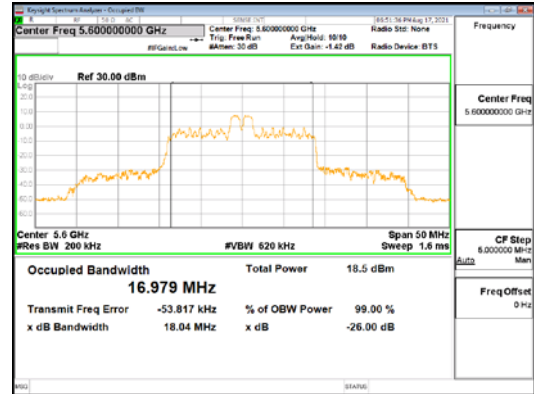

CTK Co., Ltd.
(Ho-dong), 113, Yejik-ro, Cheoin-gu,
Yongin-si, Gyeonggi-do, Korea
Tel: +82-31-339-9970
Fax: +82-31-624-9501

Report No.:
CTK-2021-03418
Page (60) / (376) Pages