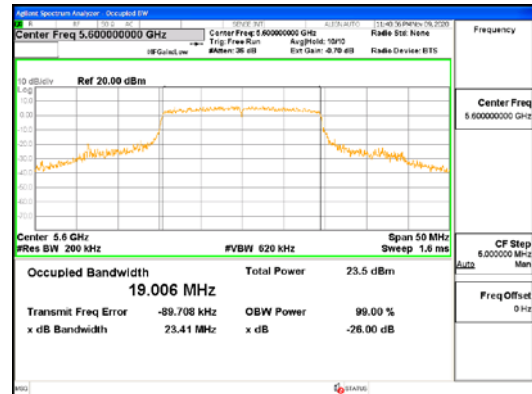

ANT2_802.11ax_HE20_SU_UNI 1

ANT2_802.11ax_HE20_SU_UNI 2A

CTK Co., Ltd.
 (Ho-dong), 113, Yejik-ro, Cheoin-gu,
 Yongin-si, Gyeonggi-do, Korea
 Tel: +82-31-339-9970
 Fax: +82-31-624-9501

Report No.:
 CTK-2021-03418
 Page (52) / (376) Pages