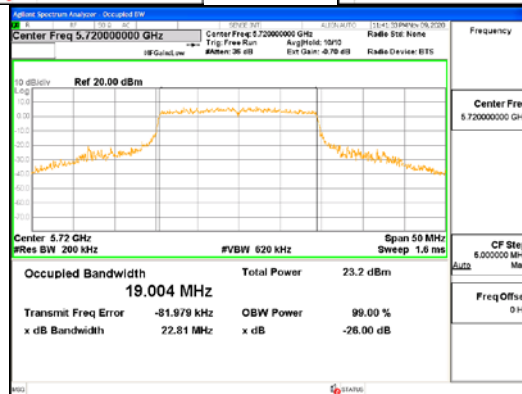

ANT2_802.11ax_HE20_SU_UNI 1

ANT2_802.11ax_HE20_SU_UNI 2A

CTK Co., Ltd.
 (Ho-dong), 113, Yejik-ro, Cheoin-gu,
 Yongin-si, Gyeonggi-do, Korea
 Tel: +82-31-339-9970
 Fax: +82-31-624-9501

Report No.:
 CTK-2021-03418
 Page (52) / (376) Pages