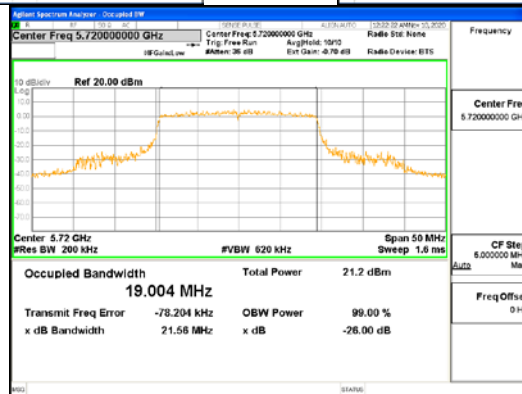

ANT1_802.11ax_HE20_SU_UNI 1

ANT1_802.11ax_HE20_SU_UNI 2A

CTK Co., Ltd.
 (Ho-dong), 113, Yejik-ro, Cheoin-gu,
 Yongin-si, Gyeonggi-do, Korea
 Tel: +82-31-339-9970
 Fax: +82-31-624-9501

Report No.:
 CTK-2021-03418
 Page (50) / (376) Pages