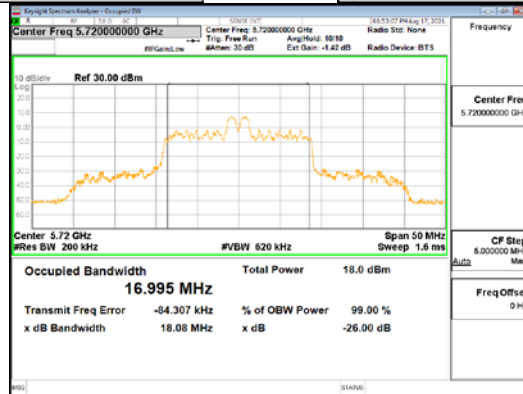

CTK Co., Ltd.
(Ho-dong), 113, Yejik-ro, Cheoin-gu,
Yongin-si, Gyeonggi-do, Korea
Tel: +82-31-339-9970
Fax: +82-31-624-9501

Report No.:
CTK-2021-03418
Page (60) / (376) Pages