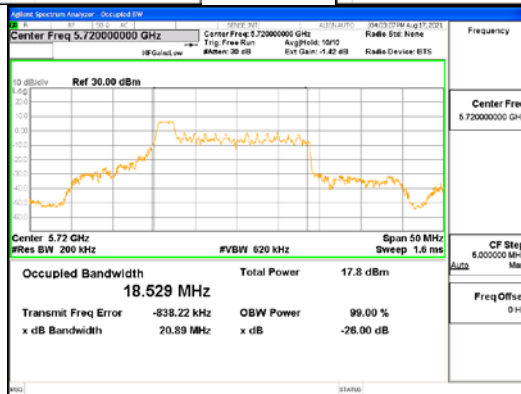

ANT1_802.11ax_HE20_26T_Low_UNII 1

ANT1_802.11ax_HE20_26T_Low_UNII 2A

CTK Co., Ltd.
 (Ho-dong), 113, Yejik-ro, Cheoin-gu,
 Yongin-si, Gyeonggi-do, Korea
 Tel: +82-31-339-9970
 Fax: +82-31-624-9501

Report No.:
 CTK-2021-03418
 Page (54) / (376) Pages