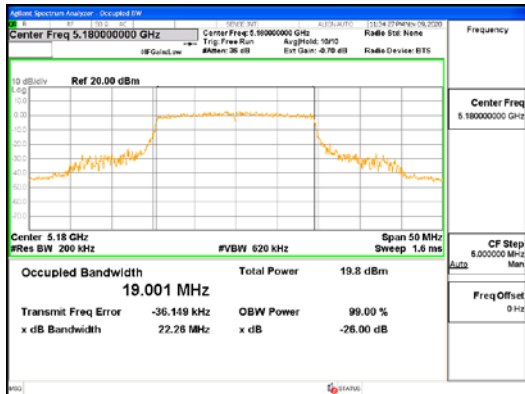

ANT1_802.11ax_HE20_SU_UNI 2C

ANT1_802.11ax_HE20_SU_UNI 3

CTK Co., Ltd.
 (Ho-dong), 113, Yejik-ro, Cheoin-gu,
 Yongin-si, Gyeonggi-do, Korea
 Tel: +82-31-339-9970
 Fax: +82-31-624-9501

Report No.:
 CTK-2021-03418
 Page (51) / (376) Pages