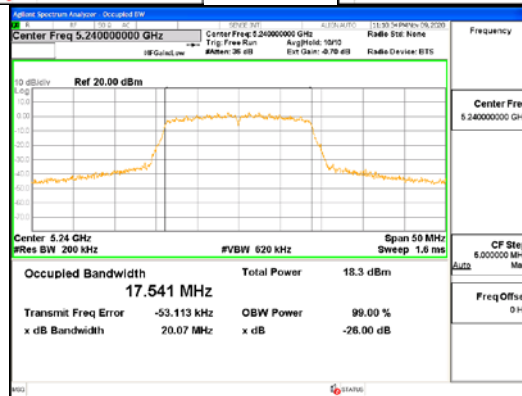

ANT1_802.11ac_VHT20_UNII 2C

ANT1_802.11ac_VHT20_UNII 3

CTK Co., Ltd.
 (Ho-dong), 113, Yejik-ro, Cheoin-gu,
 Yongin-si, Gyeonggi-do, Korea
 Tel: +82-31-339-9970
 Fax: +82-31-624-9501

Report No.:
 CTK-2021-03418
 Page (47) / (376) Pages