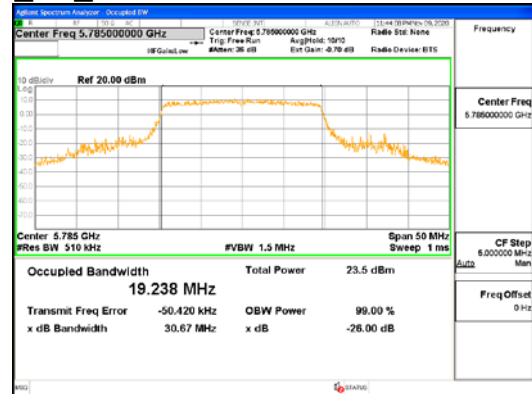

ANT2_802.11ax_HE20_SU_UNI 2C

ANT2_802.11ax_HE20_SU_UNI 3