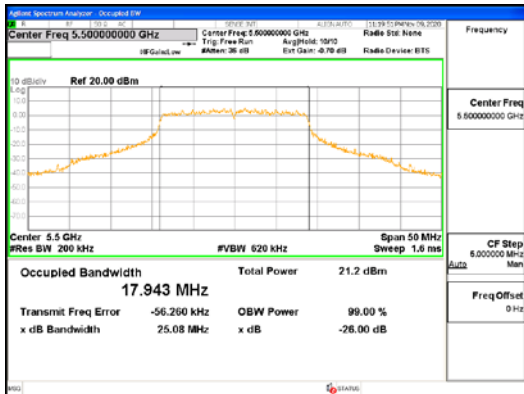

ANT2_802.11ac_VHT20_UNII 1

ANT2_802.11ac_VHT20_UNII 2A

CTK Co., Ltd.
 (Ho-dong), 113, Yejik-ro, Cheoin-gu,
 Yongin-si, Gyeonggi-do, Korea
 Tel: +82-31-339-9970
 Fax: +82-31-624-9501

Report No.:
 CTK-2021-03418
 Page (48) / (376) Pages