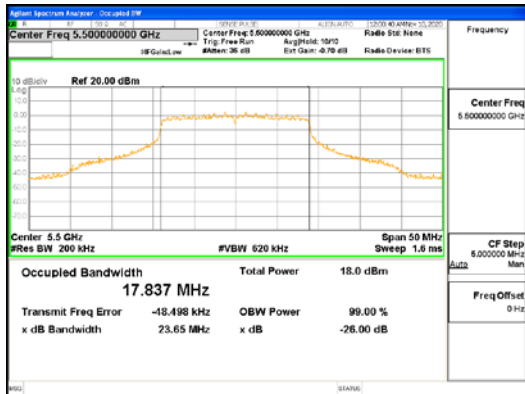

ANT1_802.11ac_VHT20_UNII 1

ANT1_802.11ac_VHT20_UNII 2A

CTK Co., Ltd.
 (Ho-dong), 113, Yejik-ro, Cheoin-gu,
 Yongin-si, Gyeonggi-do, Korea
 Tel: +82-31-339-9970
 Fax: +82-31-624-9501

Report No.:
 CTK-2021-03418
 Page (46) / (376) Pages