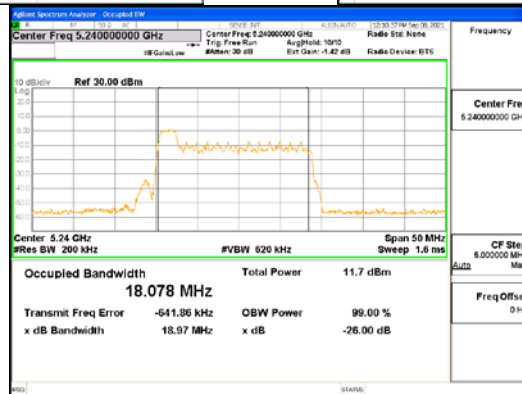

ANT2_802.11ax_HE20_SU_UNI 2C

ANT2_802.11ax_HE20_SU_UNI 3

CTK Co., Ltd.
 (Ho-dong), 113, Yejik-ro, Cheoin-gu,
 Yongin-si, Gyeonggi-do, Korea
 Tel: +82-31-339-9970
 Fax: +82-31-624-9501

Report No.:
 CTK-2021-03418
 Page (53) / (376) Pages