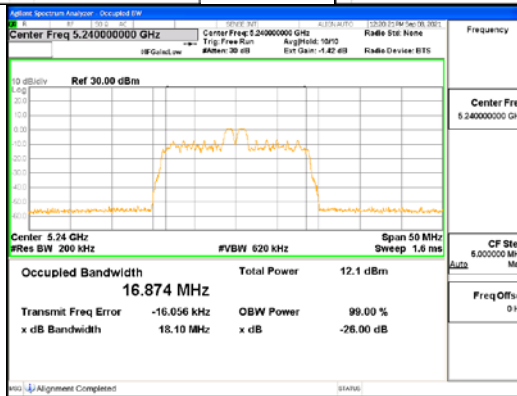

ANT1_802.11ax_HE20_26T_Mid_UNI1 1