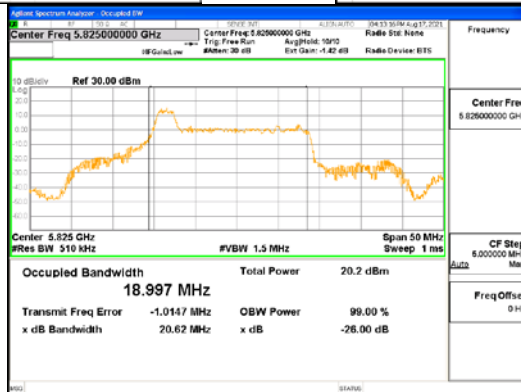

ANT1_802.11ax_HE20_26T_Low_UNII 2C

ANT1_802.11ax_HE20_26T_Low_UNII 3