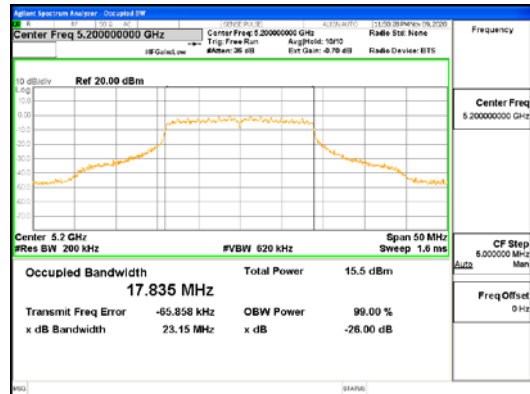

ANT2_802.11n_HT20_UNII 2C

ANT2_802.11n_HT20_UNII 3

CTK Co., Ltd.
 (Ho-dong), 113, Yejik-ro, Cheoin-gu,
 Yongin-si, Gyeonggi-do, Korea
 Tel: +82-31-339-9970
 Fax: +82-31-624-9501

Report No.:
 CTK-2021-03418
 Page (45) / (376) Pages