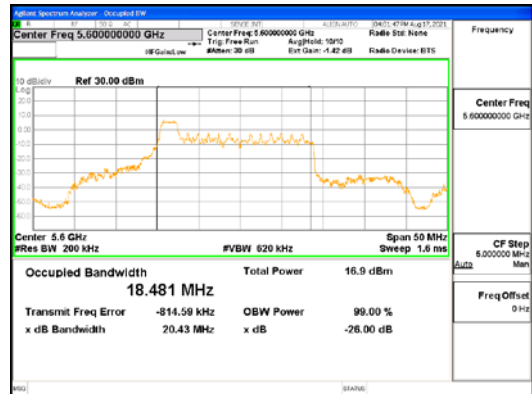

ANT1_802.11ax_HE20_26T_Low_UNII 1

ANT1_802.11ax_HE20_26T_Low_UNII 2A

CTK Co., Ltd.
 (Ho-dong), 113, Yejik-ro, Cheoin-gu,
 Yongin-si, Gyeonggi-do, Korea
 Tel: +82-31-339-9970
 Fax: +82-31-624-9501

Report No.:
 CTK-2021-03418
 Page (54) / (376) Pages