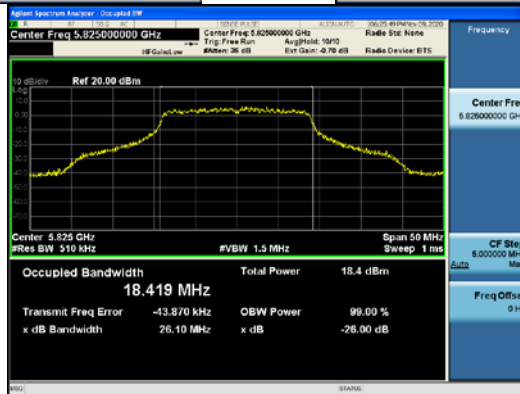

ANT1_802.11n_HT20_UNII 3