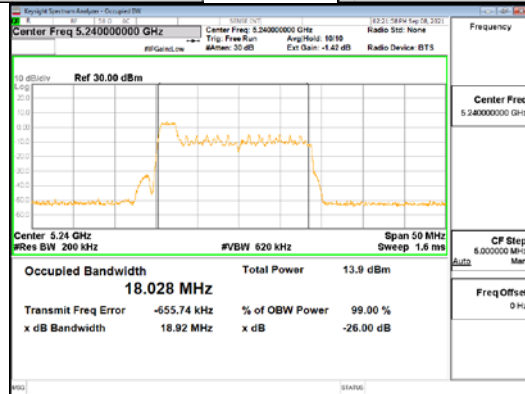

ANT1_802.11ax_HE20_26T_Low_UNII 2C

ANT1_802.11ax_HE20_26T_Low_UNII 3

CTK Co., Ltd.
 (Ho-dong), 113, Yejik-ro, Cheoin-gu,
 Yongin-si, Gyeonggi-do, Korea
 Tel: +82-31-339-9970
 Fax: +82-31-624-9501

Report No.:
 CTK-2021-03418
 Page (55) / (376) Pages