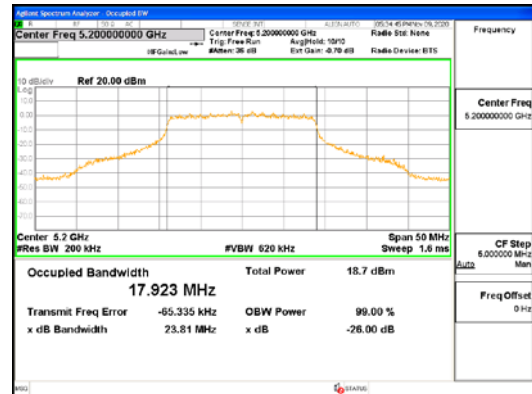

ANT1_802.11n_HT20_UNII 2C

ANT1_802.11n_HT20_UNII 3

CTK Co., Ltd.
 (Ho-dong), 113, Yejik-ro, Cheoin-gu,
 Yongin-si, Gyeonggi-do, Korea
 Tel: +82-31-339-9970
 Fax: +82-31-624-9501

Report No.:
 CTK-2021-03418
 Page (43) / (376) Pages