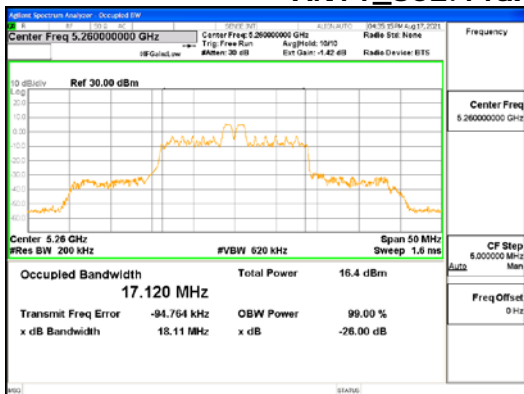

ANT1_802.11ax_HE20_26T_Mid_UNI1 2A