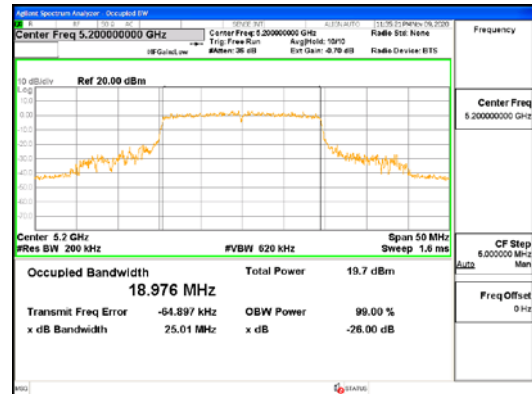

ANT1_802.11ax_HE20_SU_UNI 2C

ANT1_802.11ax_HE20_SU_UNI 3

CTK Co., Ltd.
 (Ho-dong), 113, Yejik-ro, Cheoin-gu,
 Yongin-si, Gyeonggi-do, Korea
 Tel: +82-31-339-9970
 Fax: +82-31-624-9501

Report No.:
 CTK-2021-03418
 Page (51) / (376) Pages