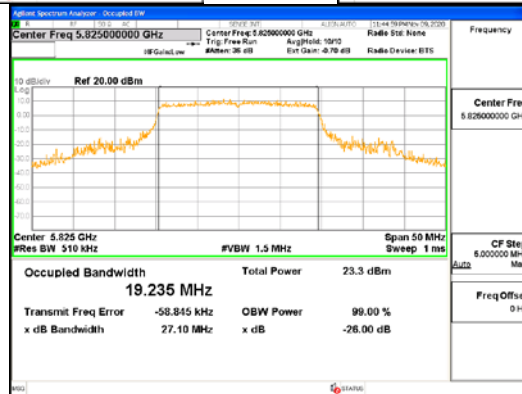

ANT2_802.11ax_HE20_SU_UNI 2C

ANT2_802.11ax_HE20_SU_UNI 3