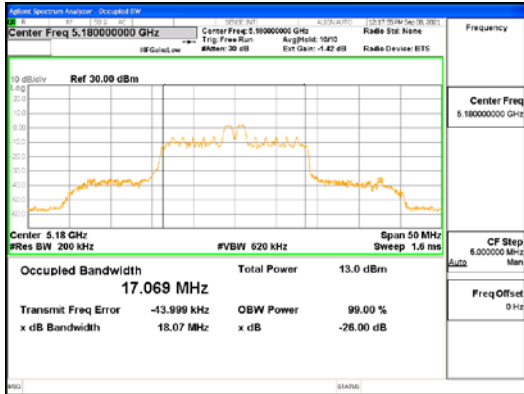

ANT1_802.11ax_HE20_26T_Mid_UNI1 1