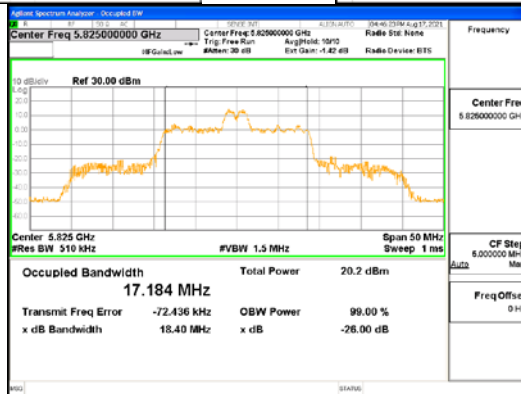

ANT1_802.11ax_HE20_26T_Mid_UNII 2C

ANT1_802.11ax_HE20_26T_Mid_UNII 3