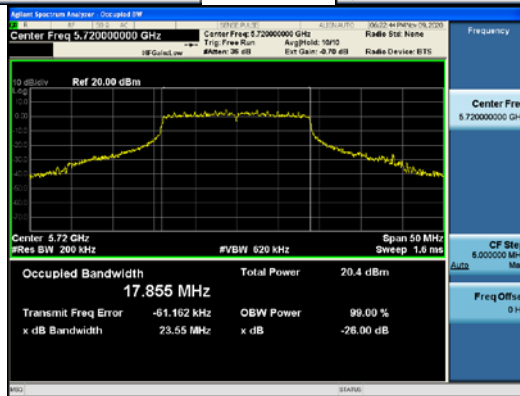

ANT1_802.11n_HT20_UNII 1

ANT1_802.11n_HT20_UNII 2A

CTK Co., Ltd.
 (Ho-dong), 113, Yejik-ro, Cheoin-gu,
 Yongin-si, Gyeonggi-do, Korea
 Tel: +82-31-339-9970
 Fax: +82-31-624-9501

Report No.:
 CTK-2021-03418
 Page (42) / (376) Pages