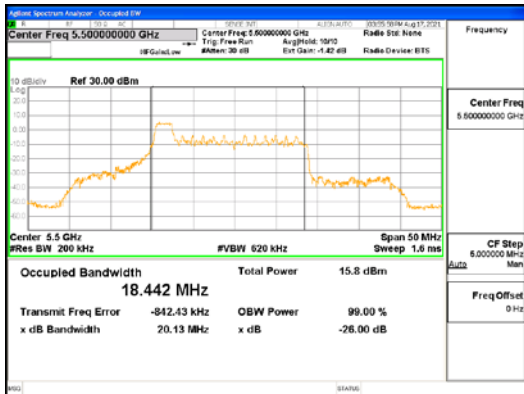

ANT1_802.11ax_HE20_26T_Low_UNII 1

ANT1_802.11ax_HE20_26T_Low_UNII 2A

CTK Co., Ltd.
 (Ho-dong), 113, Yejik-ro, Cheoin-gu,
 Yongin-si, Gyeonggi-do, Korea
 Tel: +82-31-339-9970
 Fax: +82-31-624-9501

Report No.:
 CTK-2021-03418
 Page (54) / (376) Pages