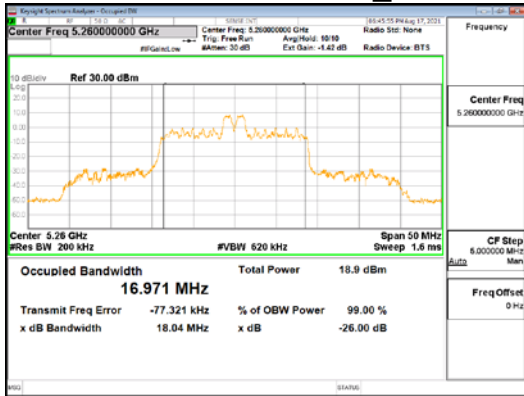

ANT2_802.11ax_HE20_26T_Mid_UNII 1

ANT2_802.11ax_HE20_26T_Mid_UNII 2A