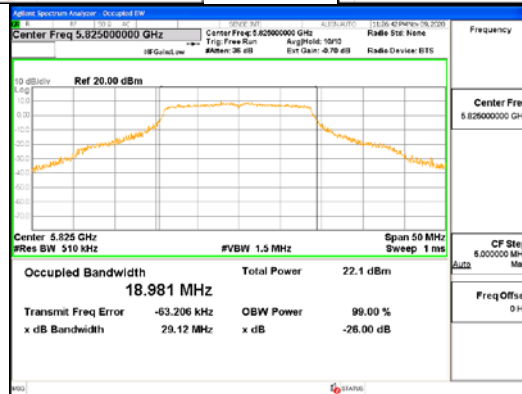

ANT2_802.11ac_VHT20_UNI1 3