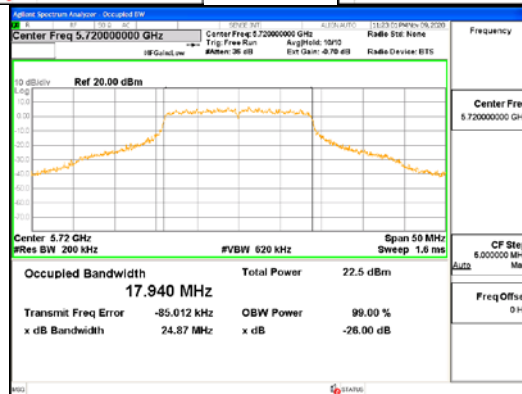

ANT2_802.11ac_VHT20_UNII 1

ANT2_802.11ac_VHT20_UNII 2A

CTK Co., Ltd.
 (Ho-dong), 113, Yejik-ro, Cheoin-gu,
 Yongin-si, Gyeonggi-do, Korea
 Tel: +82-31-339-9970
 Fax: +82-31-624-9501

Report No.:
 CTK-2021-03418
 Page (48) / (376) Pages