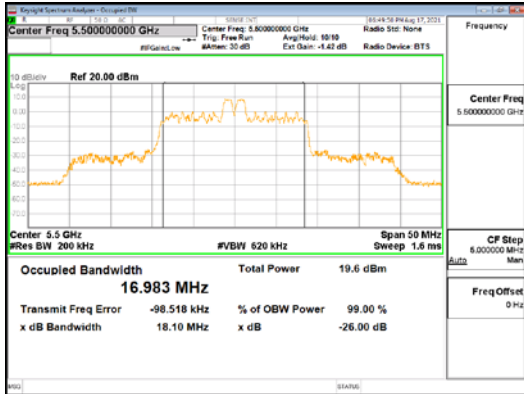

CTK Co., Ltd.
(Ho-dong), 113, Yejik-ro, Cheoin-gu,
Yongin-si, Gyeonggi-do, Korea
Tel: +82-31-339-9970
Fax: +82-31-624-9501

Report No.:
CTK-2021-03418
Page (60) / (376) Pages