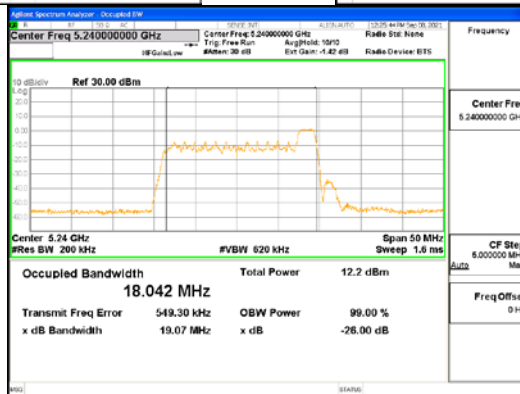

CTK Co., Ltd.
(Ho-dong), 113, Yejik-ro, Cheoin-gu,
Yongin-si, Gyeonggi-do, Korea
Tel: +82-31-339-9970
Fax: +82-31-624-9501

Report No.:
CTK-2021-03418
Page (61) / (376) Pages