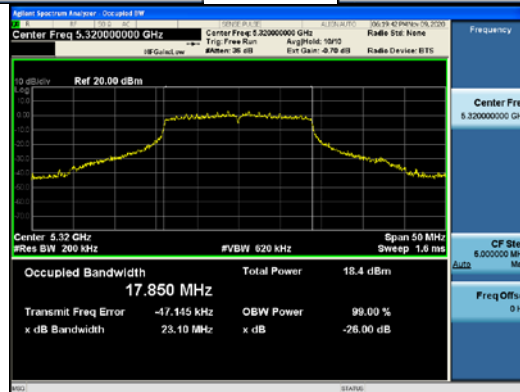

ANT1_802.11n_HT20_UNII 1

ANT1_802.11n_HT20_UNII 2A

CTK Co., Ltd.
 (Ho-dong), 113, Yejik-ro, Cheoin-gu,
 Yongin-si, Gyeonggi-do, Korea
 Tel: +82-31-339-9970
 Fax: +82-31-624-9501

Report No.:
 CTK-2021-03418
 Page (42) / (376) Pages