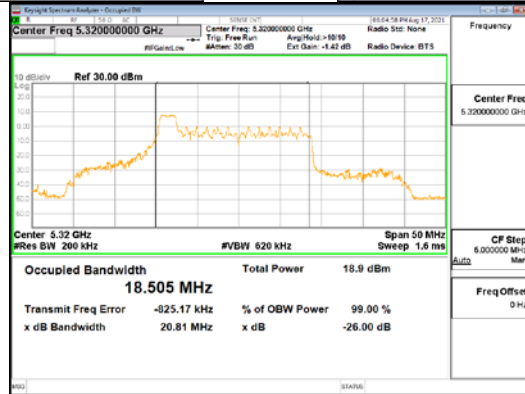

ANT2_802.11ax_HE20_26T_Low_UNII 1

ANT2_802.11ax_HE20_26T_Low_UNII 2A