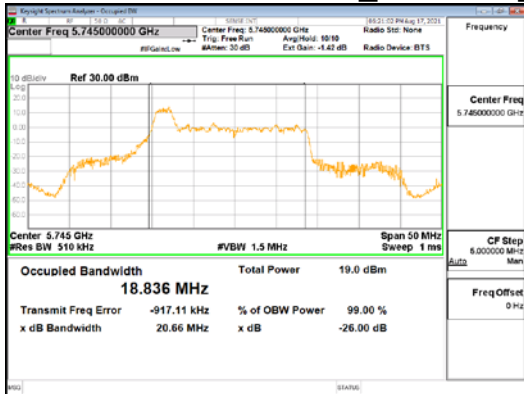

ANT2_802.11ax_HE20_26T_Low_UNII 2C

ANT2_802.11ax_HE20_26T_Low_UNII 3