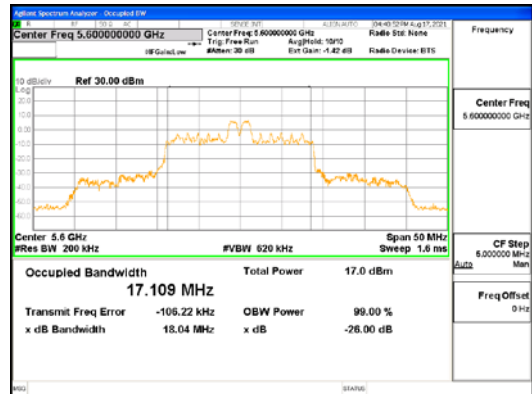

CTK Co., Ltd.
(Ho-dong), 113, Yejik-ro, Cheoin-gu,
Yongin-si, Gyeonggi-do, Korea
Tel: +82-31-339-9970
Fax: +82-31-624-9501

Report No.:
CTK-2021-03418
Page (58) / (376) Pages