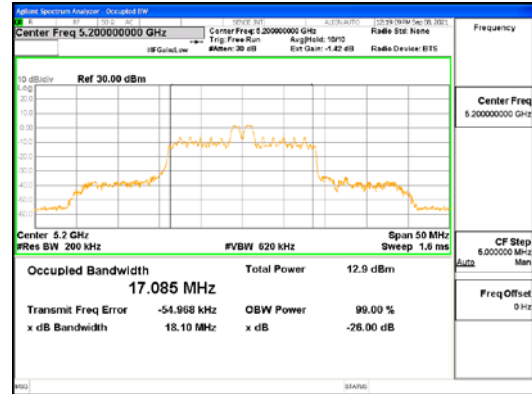

ANT1_802.11ax_HE20_26T_Mid_UNI1 1