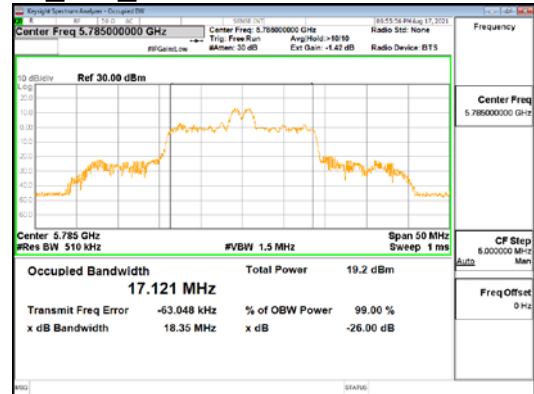

ANT2_802.11ax_HE20_26T_Mid_UNI1 2C

ANT2_802.11ax_HE20_26T_Mid_UNI1 3