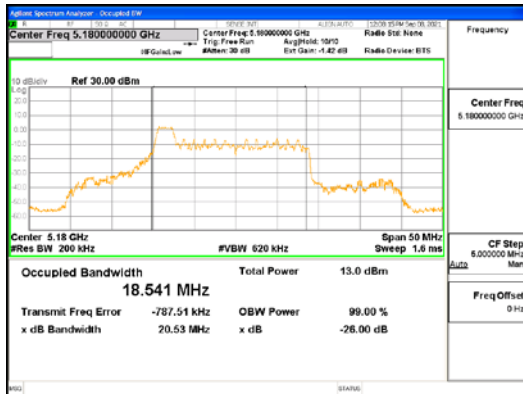

ANT2_802.11ax_HE20_SU_UNI 2C

ANT2_802.11ax_HE20_SU_UNI 3

CTK Co., Ltd.
 (Ho-dong), 113, Yejik-ro, Cheoin-gu,
 Yongin-si, Gyeonggi-do, Korea
 Tel: +82-31-339-9970
 Fax: +82-31-624-9501

Report No.:
 CTK-2021-03418
 Page (53) / (376) Pages