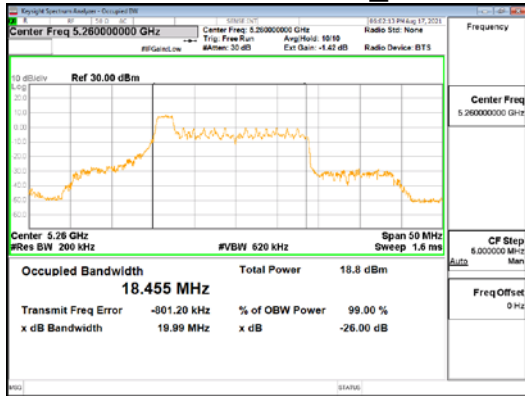

ANT2_802.11ax_HE20_26T_Low_UNII 1

ANT2_802.11ax_HE20_26T_Low_UNII 2A