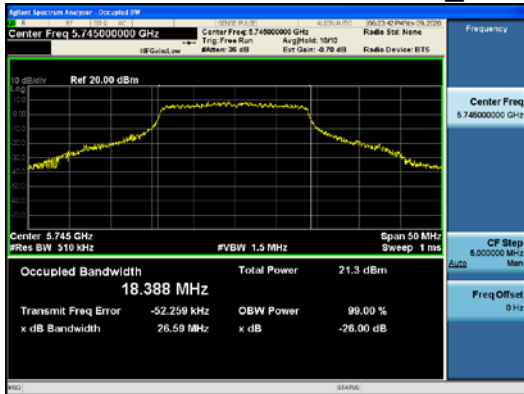

ANT1_802.11n_HT20_UNII 3