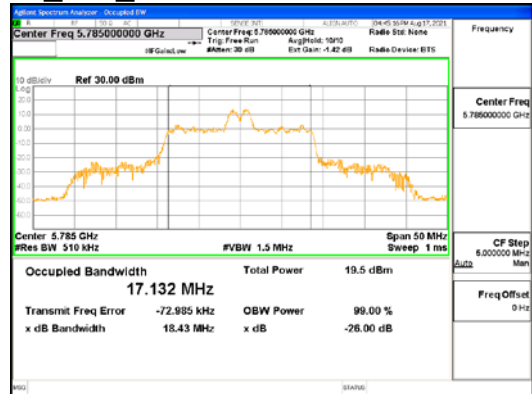

ANT1_802.11ax_HE20_26T_Mid_UNII 2C

ANT1_802.11ax_HE20_26T_Mid_UNII 3