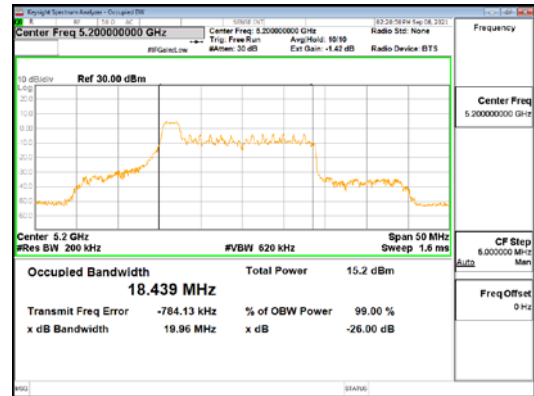

ANT1_802.11ax_HE20_26T_Low_UNII 2C

ANT1_802.11ax_HE20_26T_Low_UNII 3

CTK Co., Ltd.
 (Ho-dong), 113, Yejik-ro, Cheoin-gu,
 Yongin-si, Gyeonggi-do, Korea
 Tel: +82-31-339-9970
 Fax: +82-31-624-9501

Report No.:
 CTK-2021-03418
 Page (55) / (376) Pages