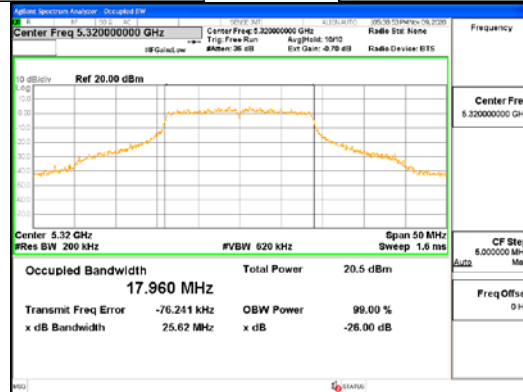

ANT2_802.11n_HT20_UNII 1

ANT2_802.11n_HT20_UNII 2A