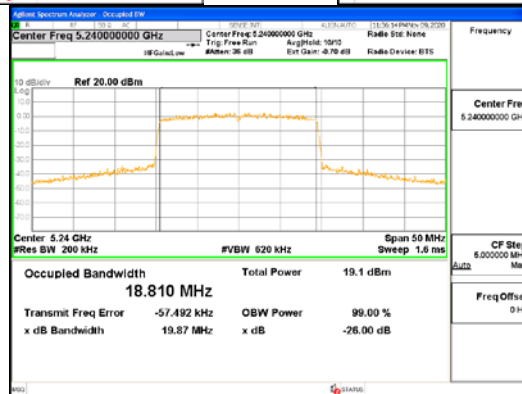

ANT1_802.11ax_HE20_SU_UNI 2C

ANT1_802.11ax_HE20_SU_UNI 3

CTK Co., Ltd.
 (Ho-dong), 113, Yejik-ro, Cheoin-gu,
 Yongin-si, Gyeonggi-do, Korea
 Tel: +82-31-339-9970
 Fax: +82-31-624-9501

Report No.:
 CTK-2021-03418
 Page (51) / (376) Pages