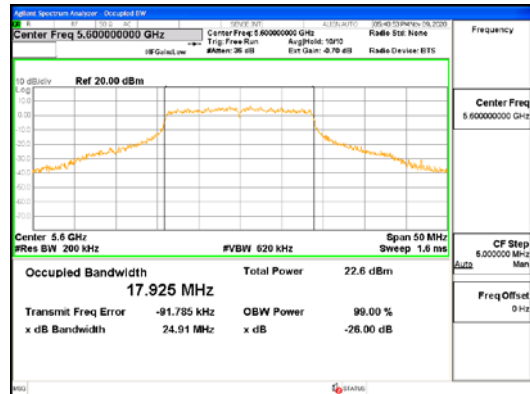

ANT2_802.11n_HT20_UNII 1

ANT2_802.11n_HT20_UNII 2A

CTK Co., Ltd.
 (Ho-dong), 113, Yejik-ro, Cheoin-gu,
 Yongin-si, Gyeonggi-do, Korea
 Tel: +82-31-339-9970
 Fax: +82-31-624-9501

Report No.:
 CTK-2021-03418
 Page (44) / (376) Pages