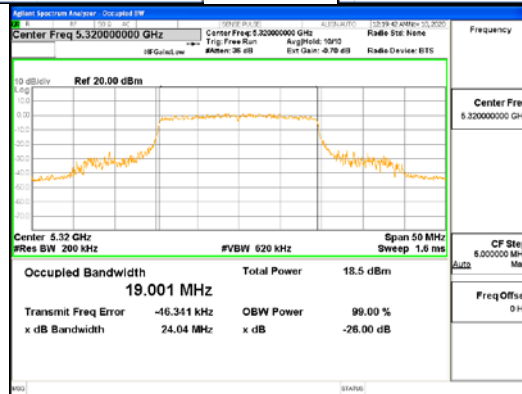

ANT1_802.11ax_HE20_SU_UNI 2A