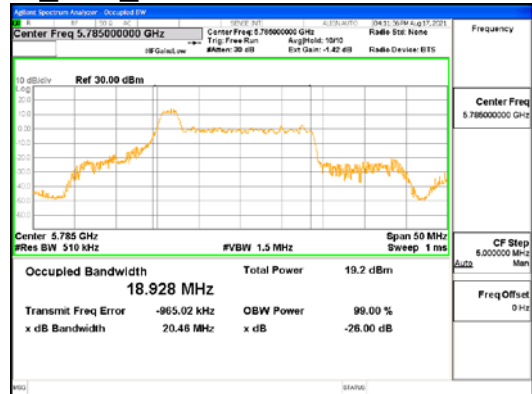

ANT1_802.11ax_HE20_26T_Low_UNII 2C

ANT1_802.11ax_HE20_26T_Low_UNII 3