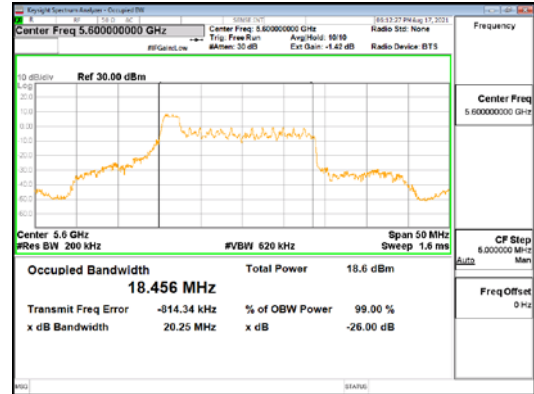

ANT2_802.11ax_HE20_26T_Low_UNII 1

ANT2_802.11ax_HE20_26T_Low_UNII 2A

CTK Co., Ltd.
 (Ho-dong), 113, Yejik-ro, Cheoin-gu,
 Yongin-si, Gyeonggi-do, Korea
 Tel: +82-31-339-9970
 Fax: +82-31-624-9501

Report No.:
 CTK-2021-03418
 Page (56) / (376) Pages