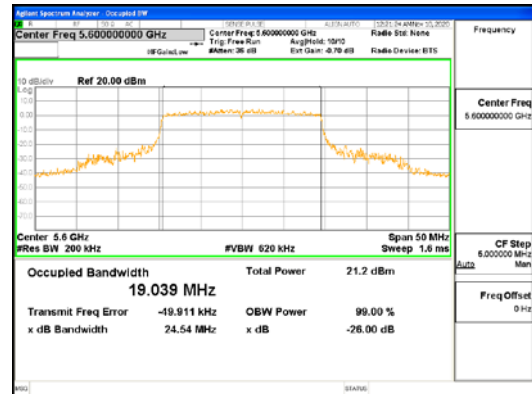

ANT1_802.11ax_HE20_SU_UNI 1

ANT1_802.11ax_HE20_SU_UNI 2A

CTK Co., Ltd.
 (Ho-dong), 113, Yejik-ro, Cheoin-gu,
 Yongin-si, Gyeonggi-do, Korea
 Tel: +82-31-339-9970
 Fax: +82-31-624-9501

Report No.:
 CTK-2021-03418
 Page (50) / (376) Pages