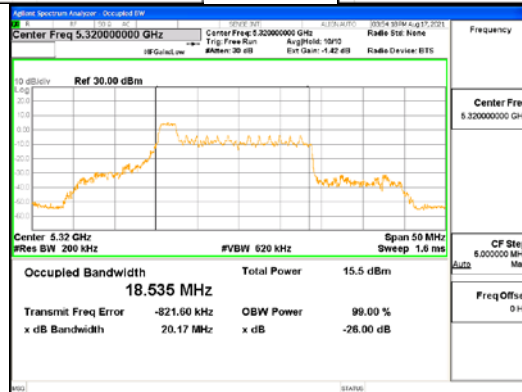

ANT1_802.11ax_HE20_26T_Low_UNII 1

ANT1_802.11ax_HE20_26T_Low_UNII 2A