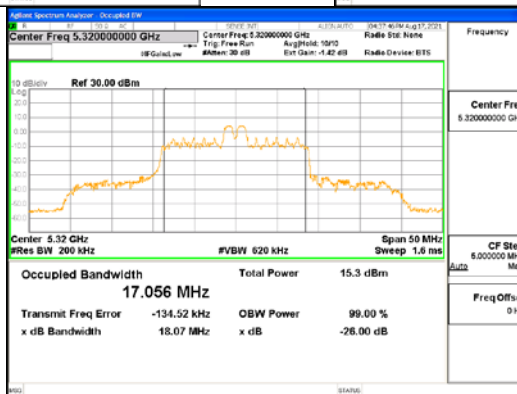

ANT1_802.11ax_HE20_26T_Mid_UNI1 2A