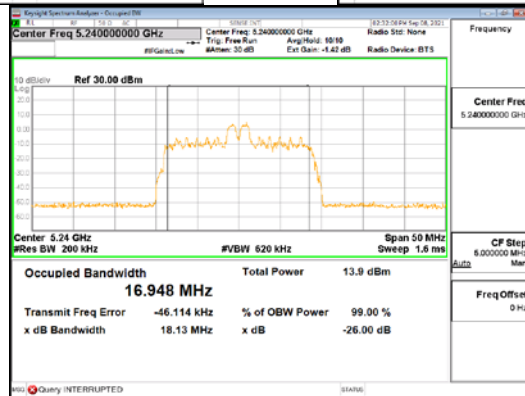

CTK Co., Ltd.
(Ho-dong), 113, Yejik-ro, Cheoin-gu,
Yongin-si, Gyeonggi-do, Korea
Tel: +82-31-339-9970
Fax: +82-31-624-9501

Report No.:
CTK-2021-03418
Page (59) / (376) Pages