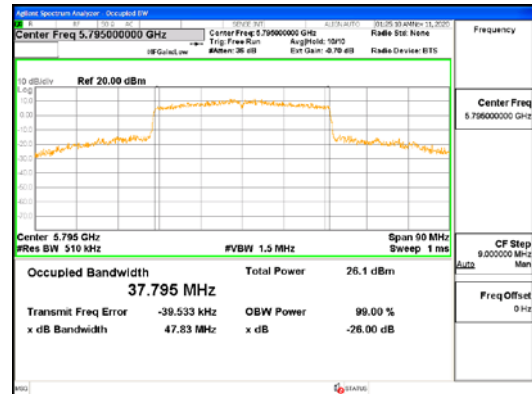

CTK Co., Ltd.
(Ho-dong), 113, Yejik-ro, Cheoin-gu,
Yongin-si, Gyeonggi-do, Korea
Tel: +82-31-339-9970
Fax: +82-31-624-9501

Report No.:
CTK-2021-03418
Page (76) / (376) Pages

ANT2_802.11ax_HE40_SU_UNI I 3