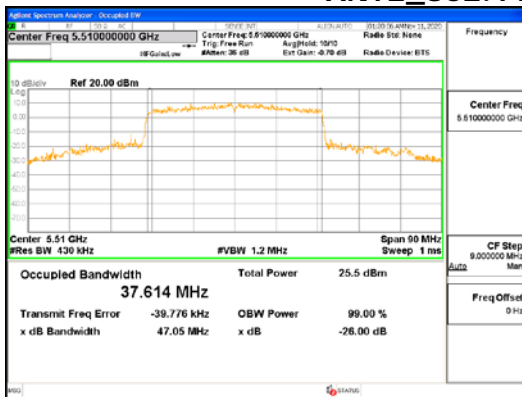

ANT2_802.11ax_HE40_SU_UNI1 2A