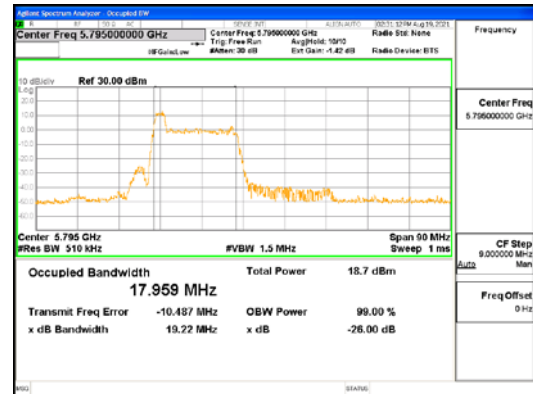

CTK Co., Ltd.
(Ho-dong), 113, Yejik-ro, Cheoin-gu,
Yongin-si, Gyeonggi-do, Korea
Tel: +82-31-339-9970
Fax: +82-31-624-9501

Report No.:
CTK-2021-03418
Page (78) / (376) Pages

ANT1_802.11ax_HE40_26T_Low_UNI I 3