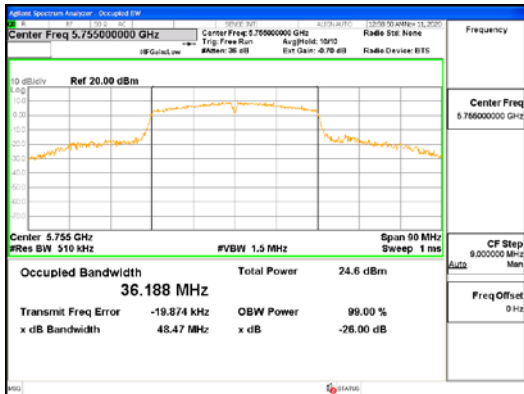

CTK Co., Ltd.
(Ho-dong), 113, Yejik-ro, Cheoin-gu,
Yongin-si, Gyeonggi-do, Korea
Tel: +82-31-339-9970
Fax: +82-31-624-9501

Report No.:
CTK-2021-03418
Page (72) / (376) Pages

ANT2_802.11ac_VHT40_UNII 3