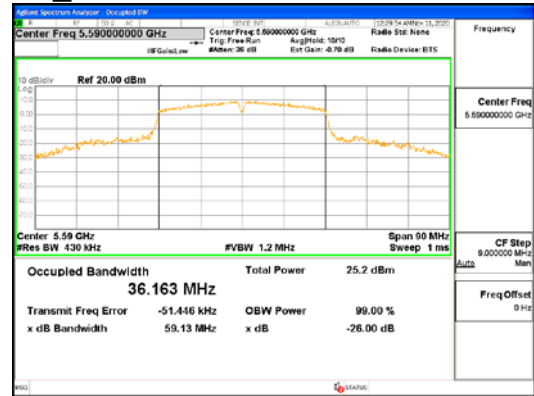

ANT2_802.11ac_VHT40_UNII 2C