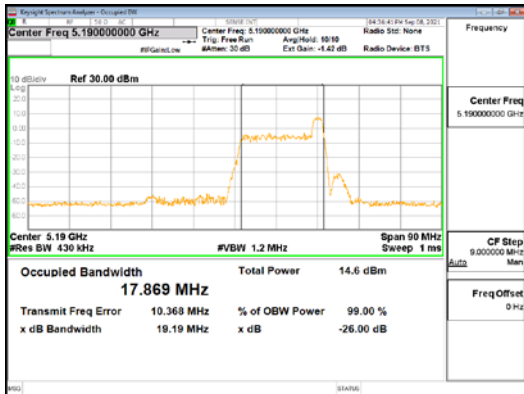

CTK Co., Ltd.
(Ho-dong), 113, Yejik-ro, Cheoin-gu,
Yongin-si, Gyeonggi-do, Korea
Tel: +82-31-339-9970
Fax: +82-31-624-9501

Report No.:
CTK-2021-03418
Page (87) / (376) Pages

ANT2_802.11ax_HE40_26T_High_UNI 1