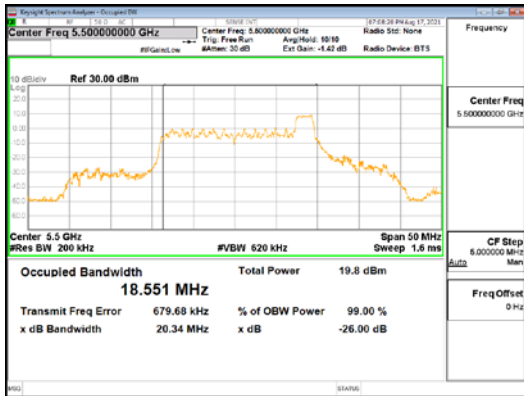

ANT2_802.11ax_HE20_26T_High_UNI 1

ANT2_802.11ax_HE20_26T_High_UNI 2A

CTK Co., Ltd.
 (Ho-dong), 113, Yejik-ro, Cheoin-gu,
 Yongin-si, Gyeonggi-do, Korea
 Tel: +82-31-339-9970
 Fax: +82-31-624-9501

Report No.:
 CTK-2021-03418
 Page (64) / (376) Pages