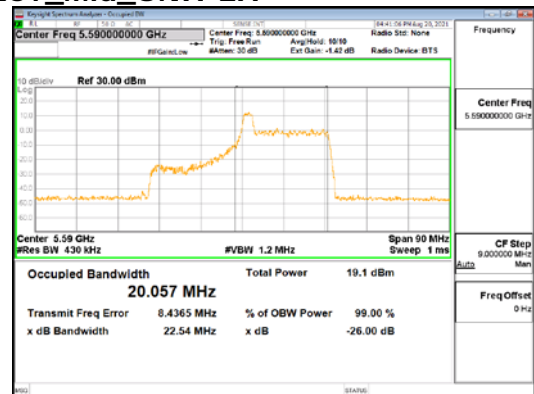

ANT2_802.11ax_HE40_26T_Mid_UNII 2C