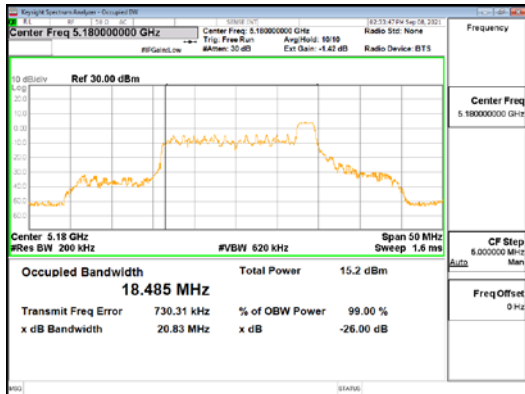

CTK Co., Ltd.
(Ho-dong), 113, Yejik-ro, Cheoin-gu,
Yongin-si, Gyeonggi-do, Korea
Tel: +82-31-339-9970
Fax: +82-31-624-9501

Report No.:
CTK-2021-03418
Page (63) / (376) Pages