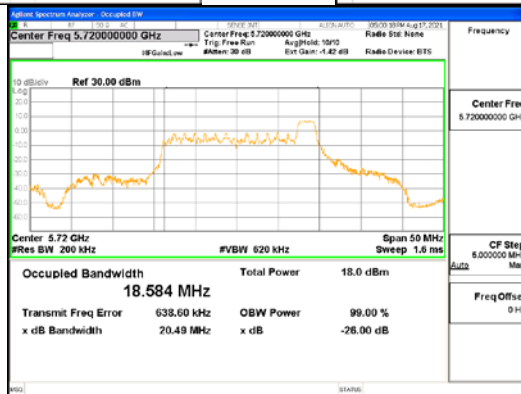

CTK Co., Ltd.
 (Ho-dong), 113, Yejik-ro, Cheoin-gu,
 Yongin-si, Gyeonggi-do, Korea
 Tel: +82-31-339-9970
 Fax: +82-31-624-9501

Report No.:
 CTK-2021-03418
 Page (62) / (376) Pages

ANT1_802.11ax_HE20_26T_High_UNII 2C