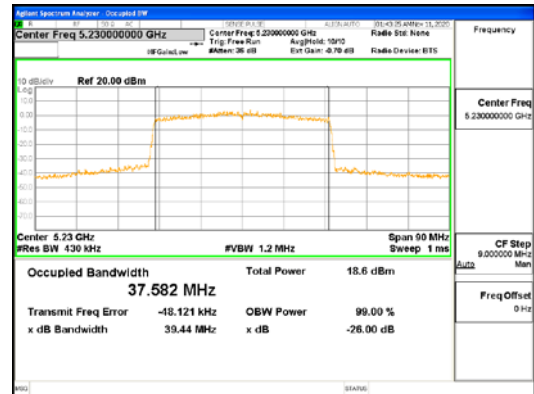

CTK Co., Ltd.
(Ho-dong), 113, Yejik-ro, Cheoin-gu,
Yongin-si, Gyeonggi-do, Korea
Tel: +82-31-339-9970
Fax: +82-31-624-9501

Report No.:
CTK-2021-03418
Page (73) / (376) Pages