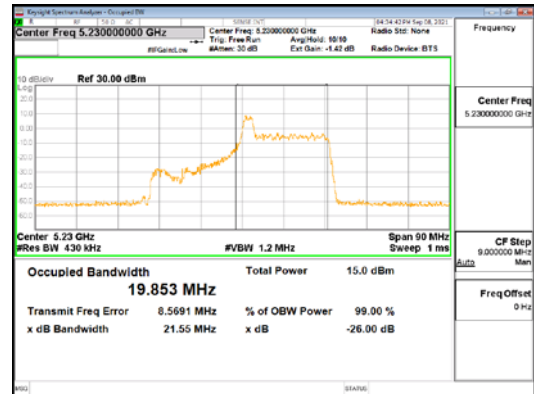

CTK Co., Ltd.
(Ho-dong), 113, Yejik-ro, Cheoin-gu,
Yongin-si, Gyeonggi-do, Korea
Tel: +82-31-339-9970
Fax: +82-31-624-9501

Report No.:
CTK-2021-03418
Page (83) / (376) Pages

ANT2_802.11ax_HE40_26T_Mid_UNII 1