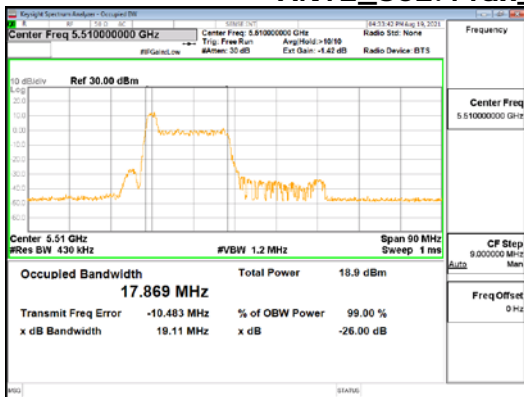

ANT2_802.11ax_HE40_26T_Low_UNII 2C