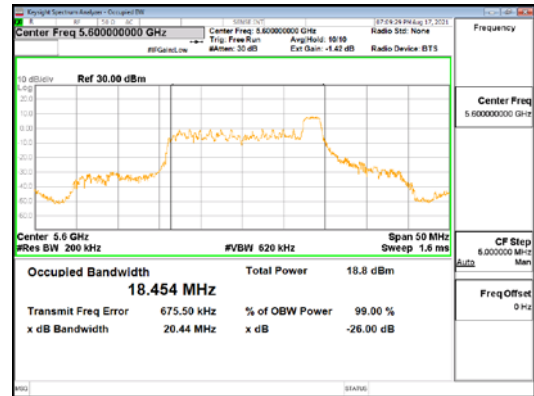

ANT2_802.11ax_HE20_26T_High_UNI 1

ANT2_802.11ax_HE20_26T_High_UNI 2A

CTK Co., Ltd.
 (Ho-dong), 113, Yejik-ro, Cheoin-gu,
 Yongin-si, Gyeonggi-do, Korea
 Tel: +82-31-339-9970
 Fax: +82-31-624-9501

Report No.:
 CTK-2021-03418
 Page (64) / (376) Pages