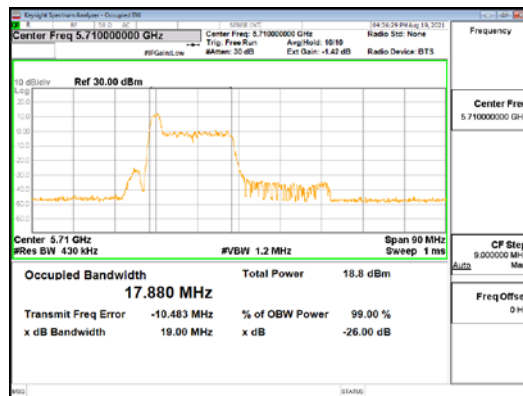

ANT2_802.11ax_HE40_26T_Low_UNII 2C