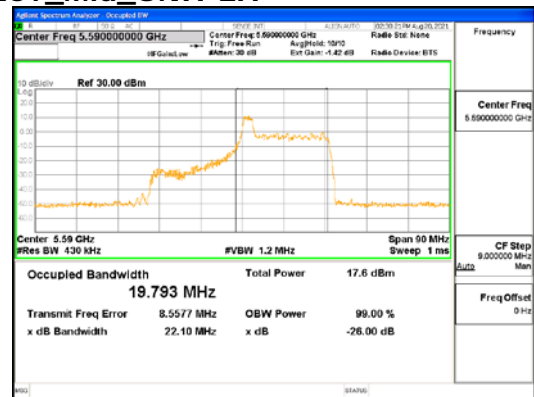

ANT1_802.11ax_HE40_26T_Mid_UNII 2C