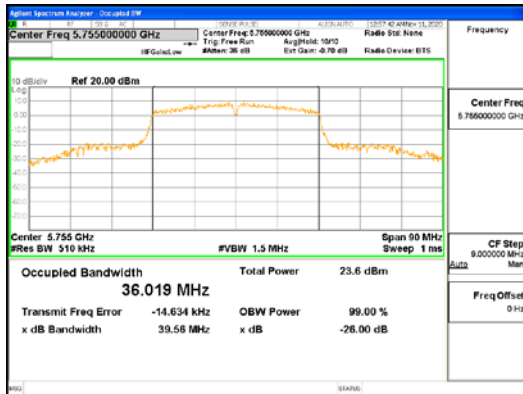

CTK Co., Ltd.
(Ho-dong), 113, Yejik-ro, Cheoin-gu,
Yongin-si, Gyeonggi-do, Korea
Tel: +82-31-339-9970
Fax: +82-31-624-9501

Report No.:
CTK-2021-03418
Page (66) / (376) Pages

ANT1_802.11n_HT40_UNII 3