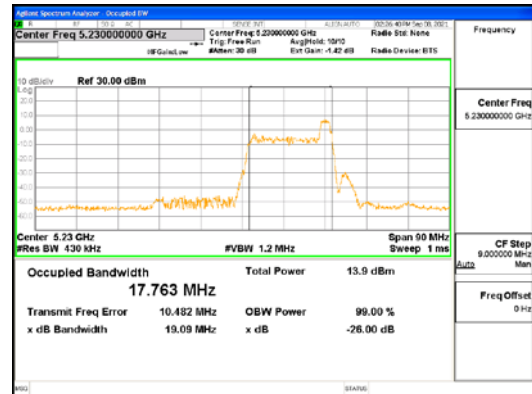

CTK Co., Ltd.
(Ho-dong), 113, Yejik-ro, Cheoin-gu,
Yongin-si, Gyeonggi-do, Korea
Tel: +82-31-339-9970
Fax: +82-31-624-9501

Report No.:
CTK-2021-03418
Page (85) / (376) Pages

ANT1_802.11ax_HE40_26T_High_UNI 1