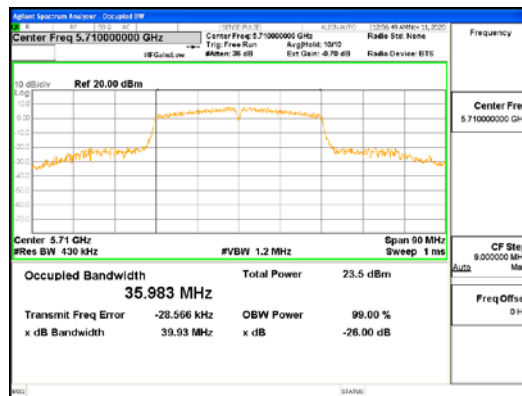

ANT1_802.11n_HT40_UNI I 2C