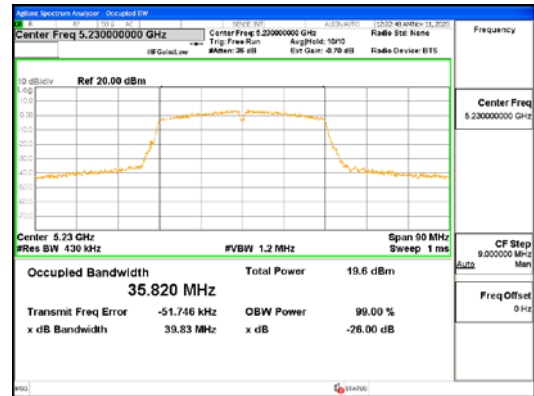

CTK Co., Ltd.
(Ho-dong), 113, Yejik-ro, Cheoin-gu,
Yongin-si, Gyeonggi-do, Korea
Tel: +82-31-339-9970
Fax: +82-31-624-9501

Report No.:
CTK-2021-03418
Page (71) / (376) Pages

ANT2_802.11ac_VHT40_UNII 1