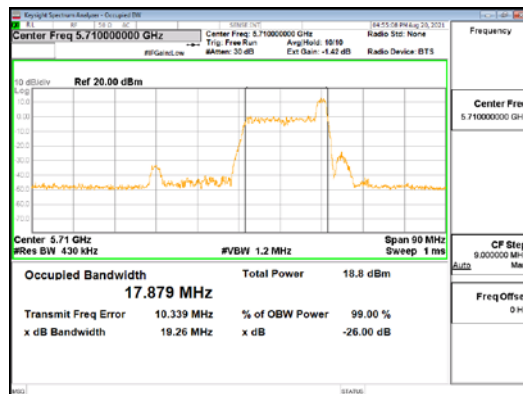

ANT2_802.11ax_HE40_26T_High_UNI 1C