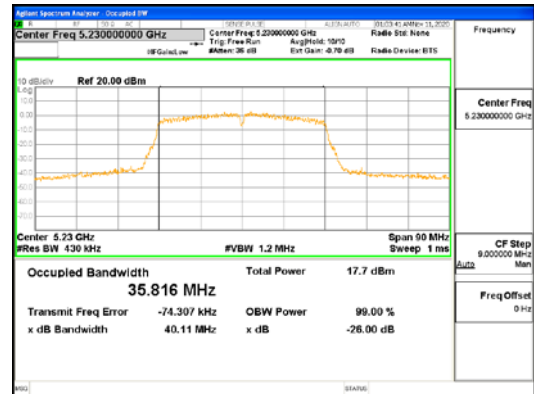

CTK Co., Ltd.
(Ho-dong), 113, Yejik-ro, Cheoin-gu,
Yongin-si, Gyeonggi-do, Korea
Tel: +82-31-339-9970
Fax: +82-31-624-9501

Report No.:
CTK-2021-03418
Page (69) / (376) Pages