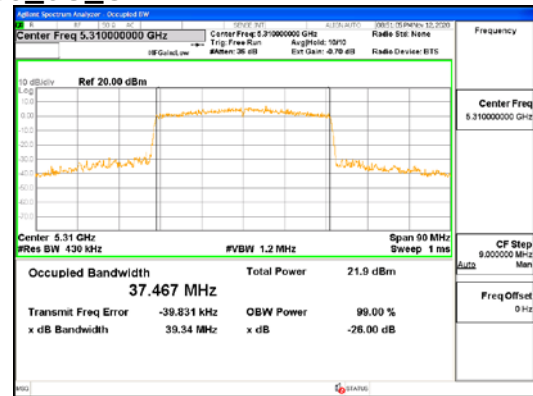

ANT2_802.11ax_HE40_SU_UNI1 1