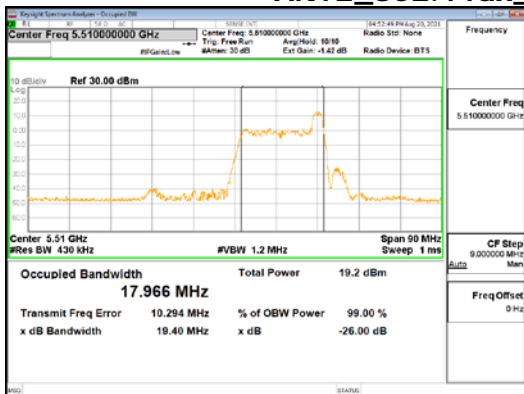

ANT2_802.11ax_HE40_26T_High_UNI 1C