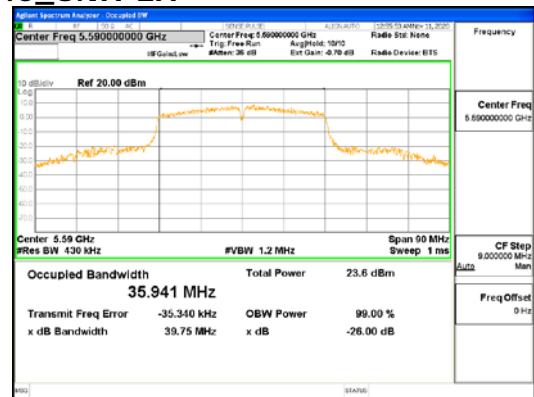

ANT1_802.11n_HT40_UNI I 2C