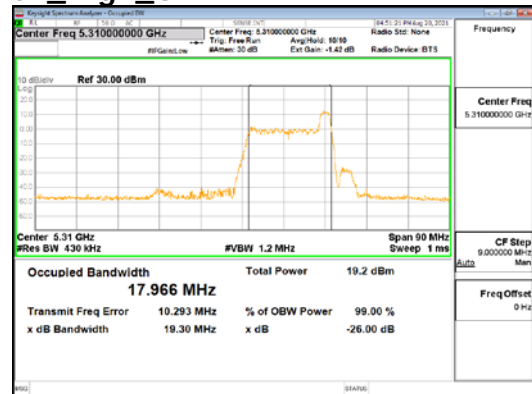

ANT2_802.11ax_HE40_26T_High_UNI 1A