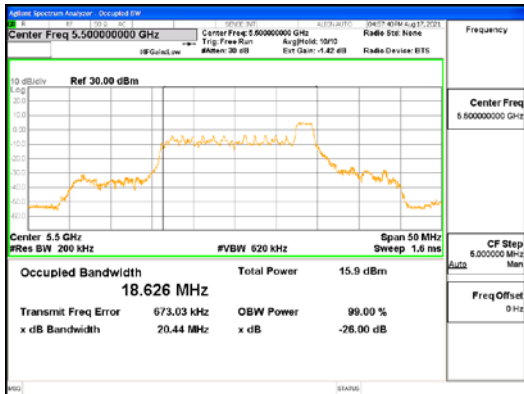

CTK Co., Ltd.
 (Ho-dong), 113, Yejik-ro, Cheoin-gu,
 Yongin-si, Gyeonggi-do, Korea
 Tel: +82-31-339-9970
 Fax: +82-31-624-9501

Report No.:
 CTK-2021-03418
 Page (62) / (376) Pages

ANT1_802.11ax_HE20_26T_High_UNII 2C