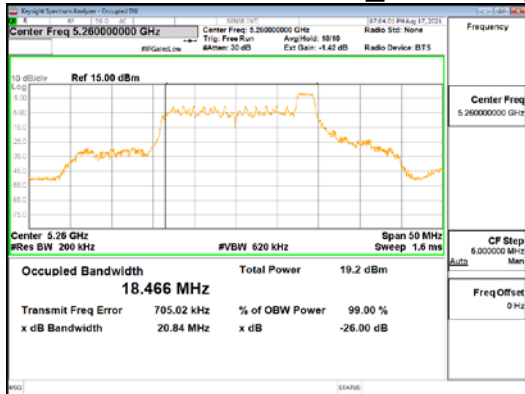

ANT2_802.11ax_HE20_26T_High_UNI 1

ANT2_802.11ax_HE20_26T_High_UNI 2A

CTK Co., Ltd.
 (Ho-dong), 113, Yejik-ro, Cheoin-gu,
 Yongin-si, Gyeonggi-do, Korea
 Tel: +82-31-339-9970
 Fax: +82-31-624-9501

Report No.:
 CTK-2021-03418
 Page (64) / (376) Pages