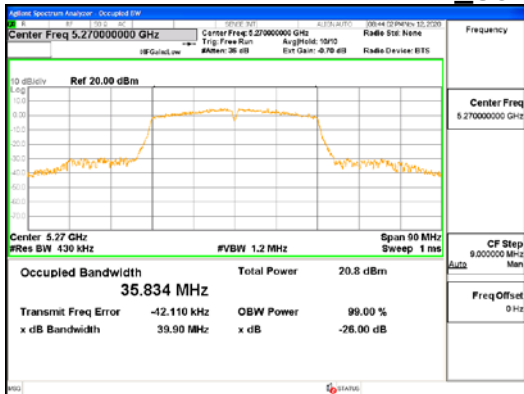

ANT2_802.11n_HT40_UNI I 2A