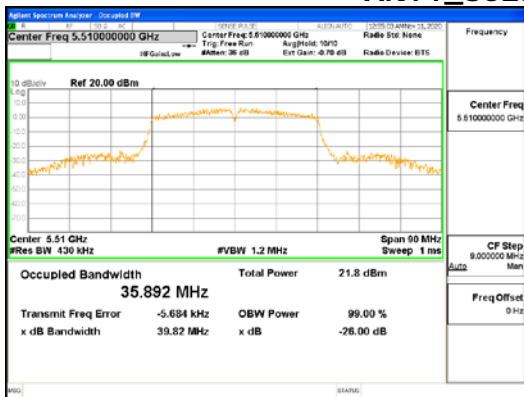

ANT1_802.11n_HT40_UNI I 2C