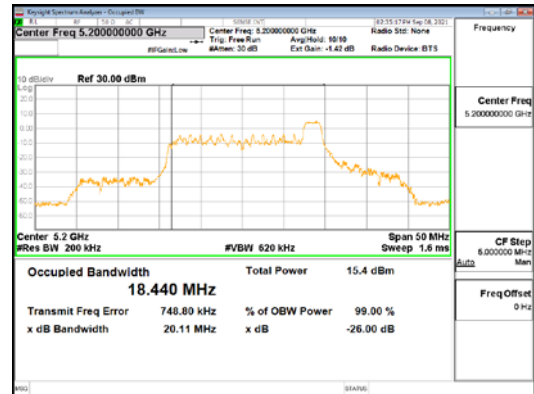

CTK Co., Ltd.
(Ho-dong), 113, Yejik-ro, Cheoin-gu,
Yongin-si, Gyeonggi-do, Korea
Tel: +82-31-339-9970
Fax: +82-31-624-9501

Report No.:
CTK-2021-03418
Page (63) / (376) Pages