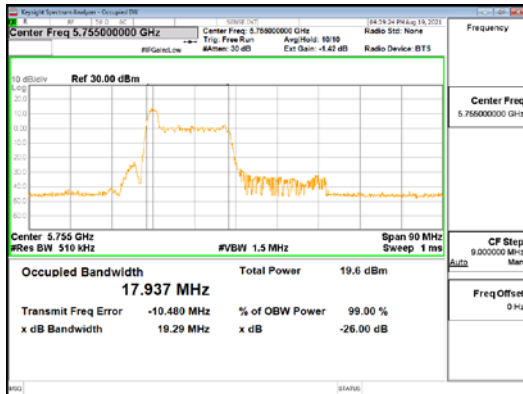

CTK Co., Ltd.
(Ho-dong), 113, Yejik-ro, Cheoin-gu,
Yongin-si, Gyeonggi-do, Korea
Tel: +82-31-339-9970
Fax: +82-31-624-9501

Report No.:
CTK-2021-03418
Page (80) / (376) Pages

ANT2_802.11ax_HE40_26T_Low_UNI I 3