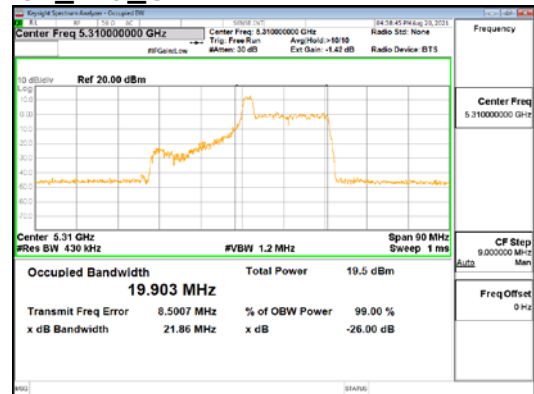

ANT2_802.11ax_HE40_26T_Mid_UNII 2A