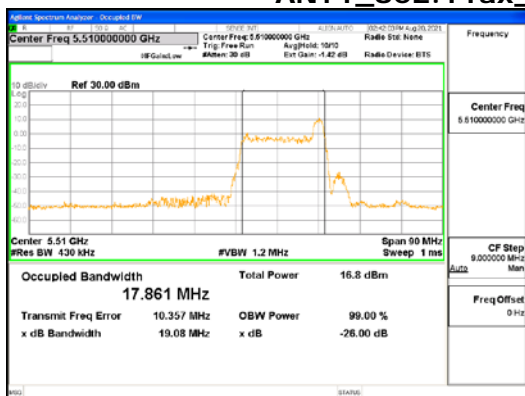

ANT1_802.11ax_HE40_26T_High_UNI 1C