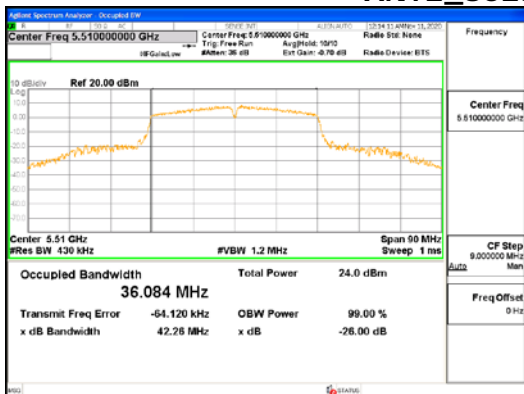

ANT2_802.11n_HT40_UNI I 2C