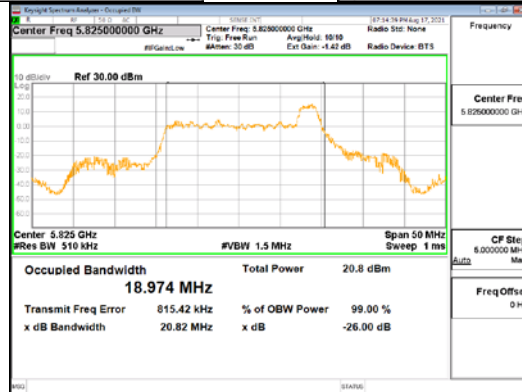

ANT2_802.11ax_HE20_26T_High_UNII 2C

ANT2_802.11ax_HE20_26T_High_UNII 3