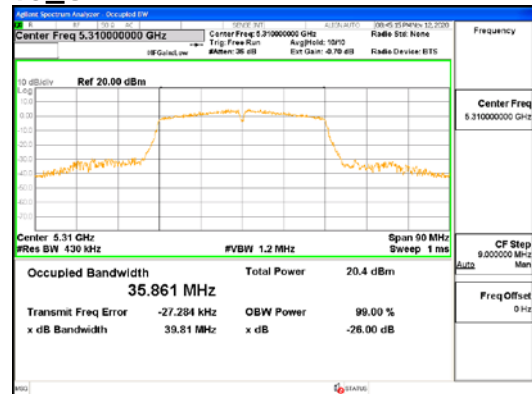

ANT2_802.11n_HT40_UNI I 2A