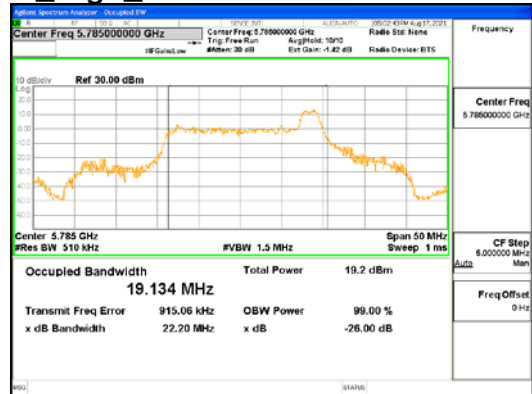

CTK Co., Ltd.
 (Ho-dong), 113, Yejik-ro, Cheoin-gu,
 Yongin-si, Gyeonggi-do, Korea
 Tel: +82-31-339-9970
 Fax: +82-31-624-9501

Report No.:
 CTK-2021-03418
 Page (62) / (376) Pages

ANT1_802.11ax_HE20_26T_High_UNII 2C