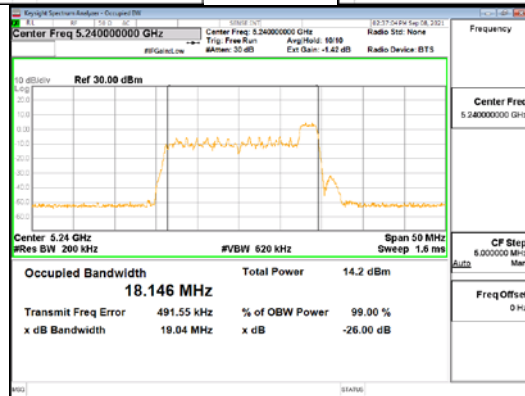

CTK Co., Ltd.
(Ho-dong), 113, Yejik-ro, Cheoin-gu,
Yongin-si, Gyeonggi-do, Korea
Tel: +82-31-339-9970
Fax: +82-31-624-9501

Report No.:
CTK-2021-03418
Page (63) / (376) Pages