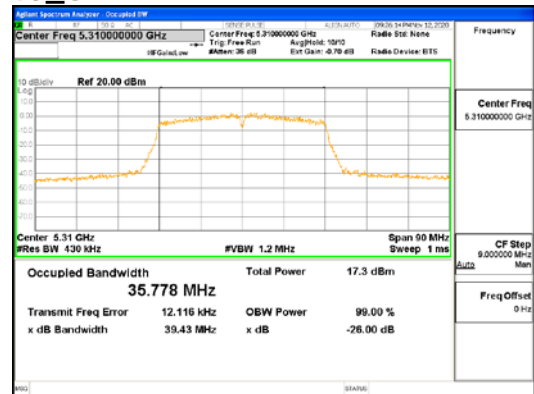

ANT1_802.11n_HT40_UNI I 2A