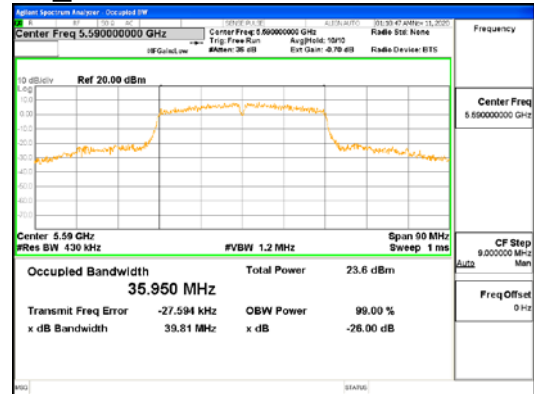

ANT1_802.11ac_VHT40_UNI1 2A