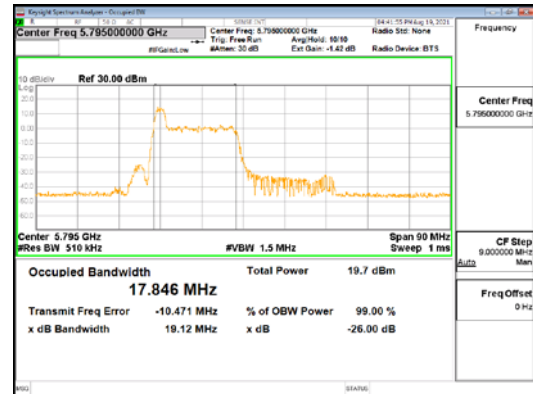

CTK Co., Ltd.
(Ho-dong), 113, Yejik-ro, Cheoin-gu,
Yongin-si, Gyeonggi-do, Korea
Tel: +82-31-339-9970
Fax: +82-31-624-9501

Report No.:
CTK-2021-03418
Page (80) / (376) Pages

ANT2_802.11ax_HE40_26T_Low_UNI I 3