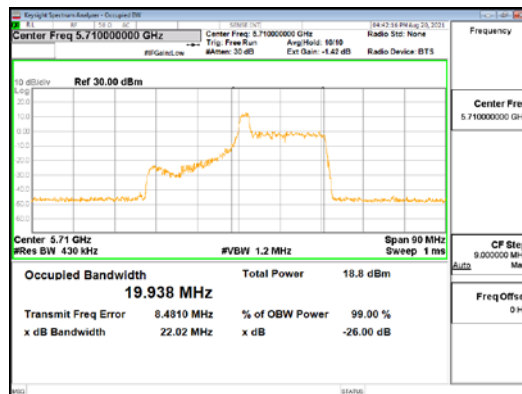

ANT2_802.11ax_HE40_26T_Mid_UNII 2C