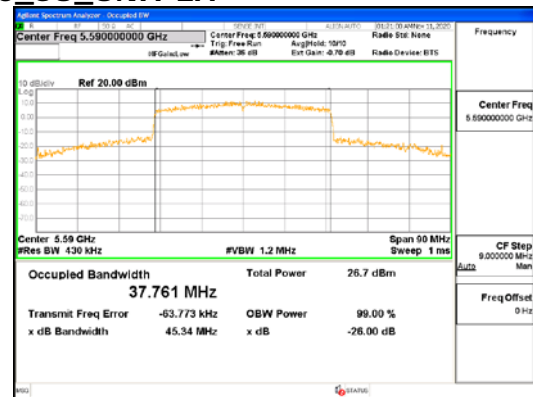

ANT2_802.11ax_HE40_SU_UNI1 2A