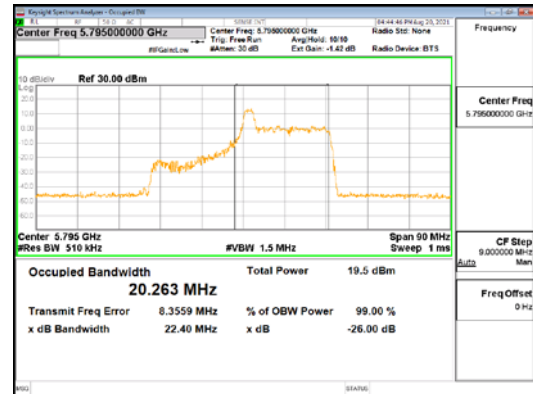

CTK Co., Ltd.
(Ho-dong), 113, Yejik-ro, Cheoin-gu,
Yongin-si, Gyeonggi-do, Korea
Tel: +82-31-339-9970
Fax: +82-31-624-9501

Report No.:
CTK-2021-03418
Page (84) / (376) Pages

ANT2_802.11ax_HE40_26T_Mid_UNII 3