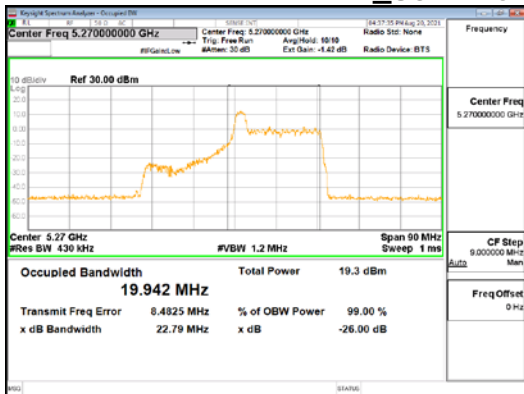

ANT2_802.11ax_HE40_26T_Mid_UNII 2A