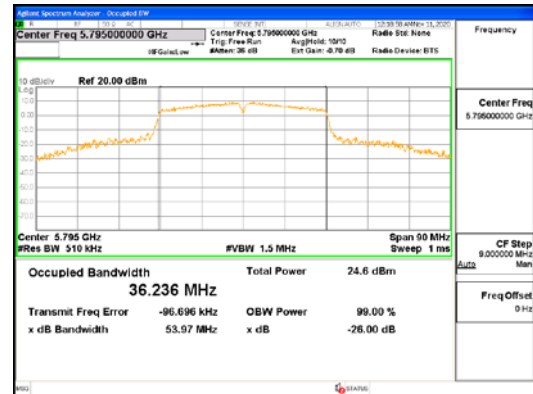

CTK Co., Ltd.
(Ho-dong), 113, Yejik-ro, Cheoin-gu,
Yongin-si, Gyeonggi-do, Korea
Tel: +82-31-339-9970
Fax: +82-31-624-9501

Report No.:
CTK-2021-03418
Page (68) / (376) Pages

ANT2_802.11n_HT40_UNI1 3