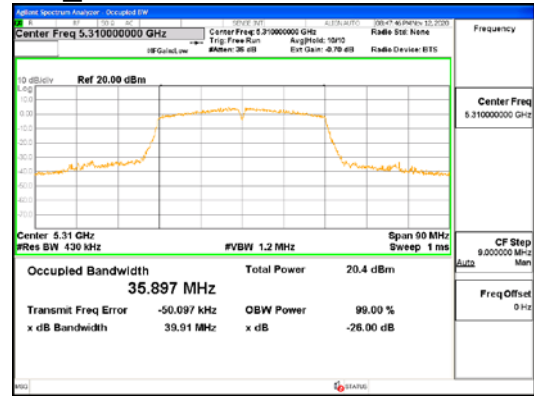

ANT2_802.11ac_VHT40_UNII 2A