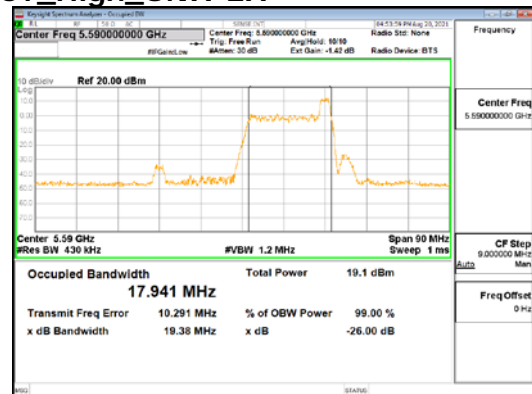

ANT2_802.11ax_HE40_26T_High_UNI 1C