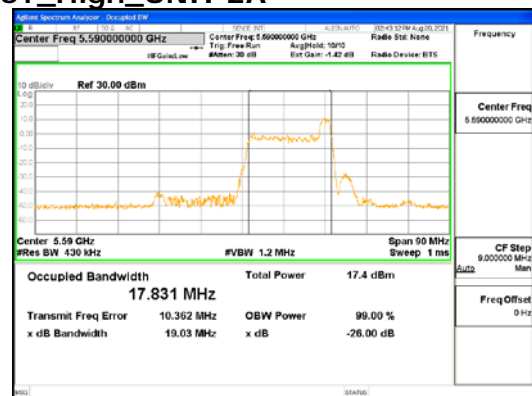

ANT1_802.11ax_HE40_26T_High_UNI 1C