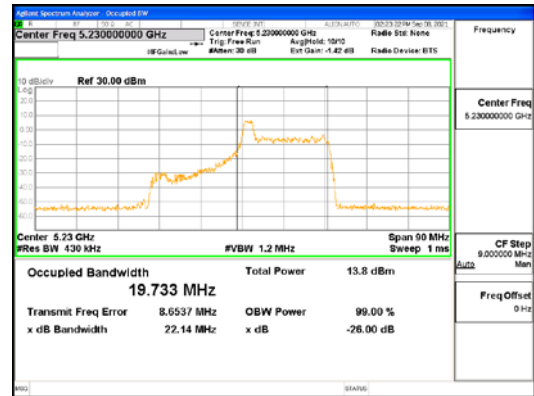

CTK Co., Ltd.
(Ho-dong), 113, Yejik-ro, Cheoin-gu,
Yongin-si, Gyeonggi-do, Korea
Tel: +82-31-339-9970
Fax: +82-31-624-9501

Report No.:
CTK-2021-03418
Page (81) / (376) Pages

ANT1_802.11ax_HE40_26T_Mid_UNII 1