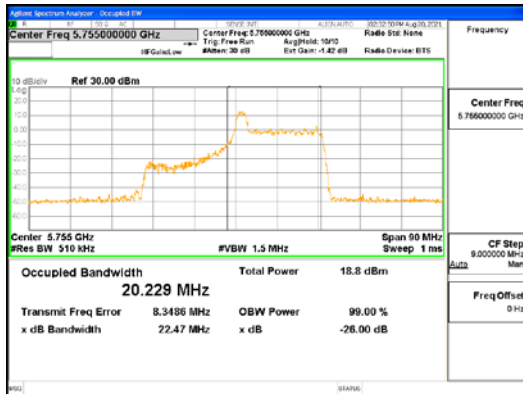

CTK Co., Ltd.
(Ho-dong), 113, Yejik-ro, Cheoin-gu,
Yongin-si, Gyeonggi-do, Korea
Tel: +82-31-339-9970
Fax: +82-31-624-9501

Report No.:
CTK-2021-03418
Page (82) / (376) Pages

ANT1_802.11ax_HE40_26T_Mid_UNII 3