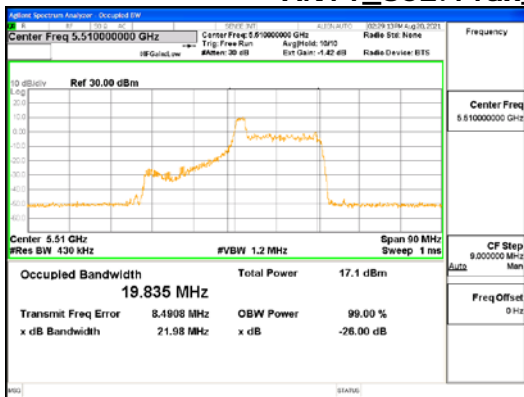

ANT1_802.11ax_HE40_26T_Mid_UNII 2C