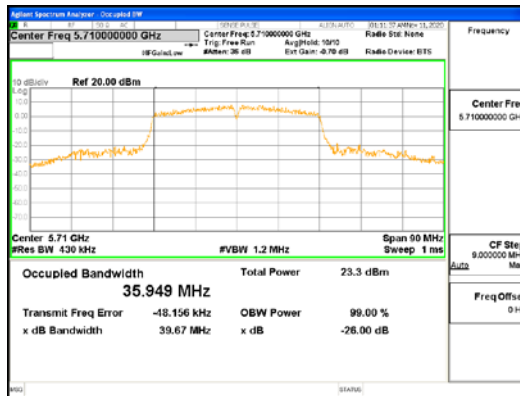

Report No.:
 CTK-2021-03418
 Page (69) / (376) Pages

ANT1_802.11ac_VHT40_UNI1

ANT1_802.11ac_VHT40_UNI1 2A

ANT1_802.11ac_VHT40_UNI1 2C

CTK Co., Ltd.
 (Ho-dong), 113, Yejik-ro, Cheoin-gu,
 Yongin-si, Gyeonggi-do, Korea
 Tel: +82-31-339-9970
 Fax: +82-31-624-9501