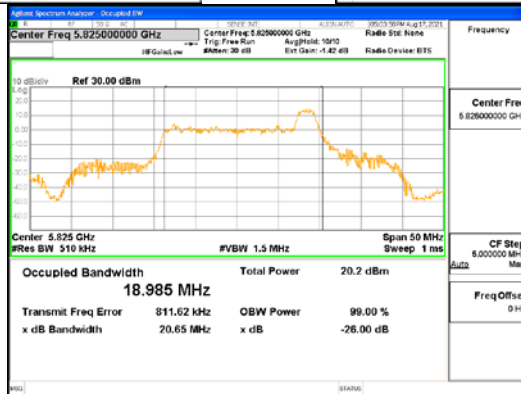

CTK Co., Ltd.
 (Ho-dong), 113, Yejik-ro, Cheoin-gu,
 Yongin-si, Gyeonggi-do, Korea
 Tel: +82-31-339-9970
 Fax: +82-31-624-9501

Report No.:
 CTK-2021-03418
 Page (62) / (376) Pages

ANT1_802.11ax_HE20_26T_High_UNII 2C