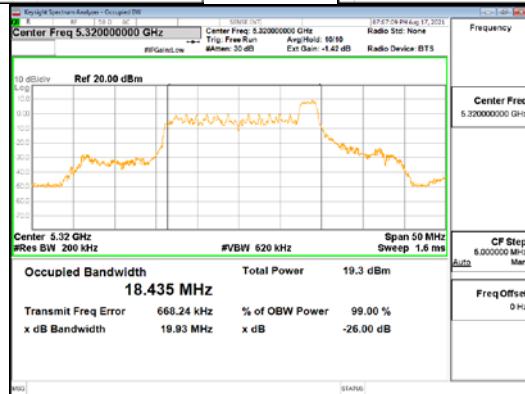

ANT2_802.11ax_HE20_26T_High_UNI 1

ANT2_802.11ax_HE20_26T_High_UNI 2A