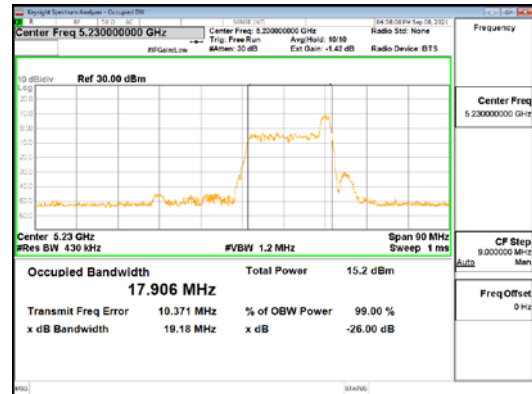

CTK Co., Ltd.
(Ho-dong), 113, Yejik-ro, Cheoin-gu,
Yongin-si, Gyeonggi-do, Korea
Tel: +82-31-339-9970
Fax: +82-31-624-9501

Report No.:
CTK-2021-03418
Page (87) / (376) Pages

ANT2_802.11ax_HE40_26T_High_UNI 1