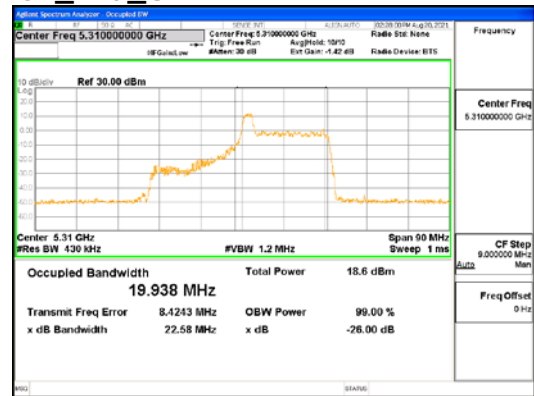

ANT1_802.11ax_HE40_26T_Mid_UNII 2A