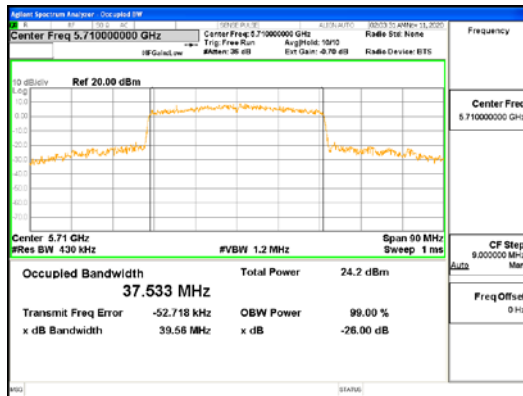

Report No.:
 CTK-2021-03418
 Page (73) / (376) Pages

ANT1_802.11ax_HE40_SU_UNI1 1

ANT1_802.11ax_HE40_SU_UNI1 2A

ANT1_802.11ax_HE40_SU_UNI1 2C

CTK Co., Ltd.
 (Ho-dong), 113, Yejik-ro, Cheoin-gu,
 Yongin-si, Gyeonggi-do, Korea
 Tel: +82-31-339-9970
 Fax: +82-31-624-9501