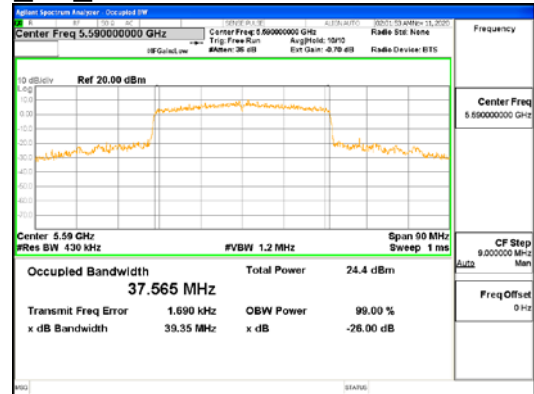

ANT1_802.11ax_HE40_SU_UNI1 2A