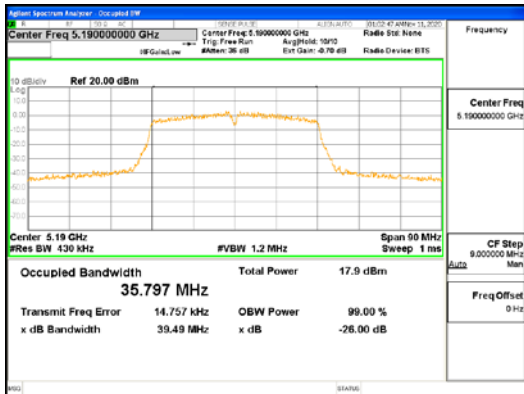

CTK Co., Ltd.
(Ho-dong), 113, Yejik-ro, Cheoin-gu,
Yongin-si, Gyeonggi-do, Korea
Tel: +82-31-339-9970
Fax: +82-31-624-9501

Report No.:
CTK-2021-03418
Page (69) / (376) Pages