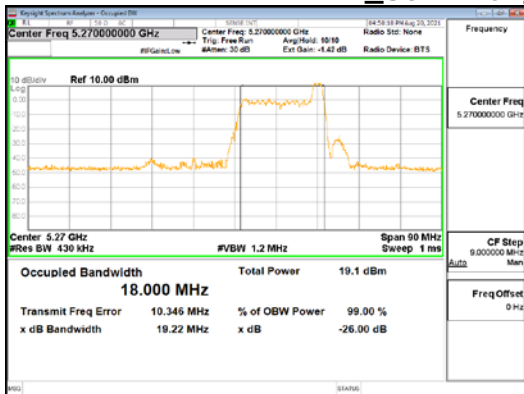

ANT2_802.11ax_HE40_26T_High_UNI 1A