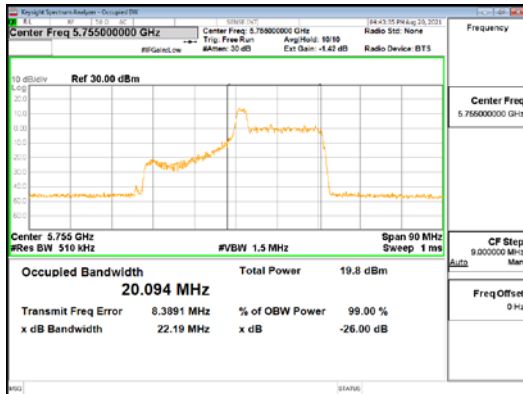

CTK Co., Ltd.
(Ho-dong), 113, Yejik-ro, Cheoin-gu,
Yongin-si, Gyeonggi-do, Korea
Tel: +82-31-339-9970
Fax: +82-31-624-9501

Report No.:
CTK-2021-03418
Page (84) / (376) Pages

ANT2_802.11ax_HE40_26T_Mid_UNII 3