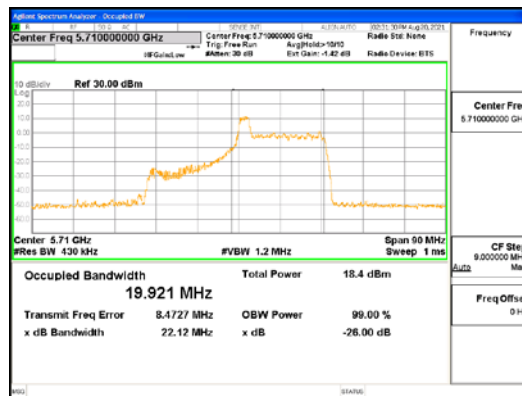

ANT1_802.11ax_HE40_26T_Mid_UNII 2C