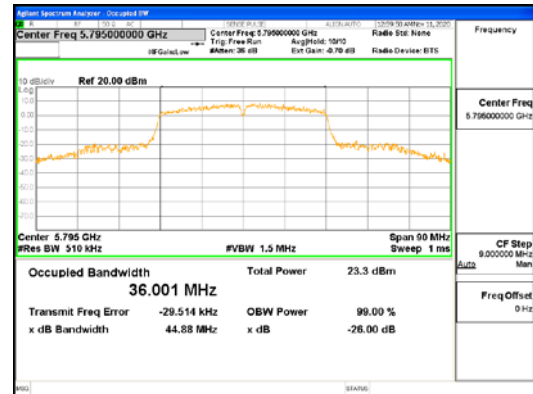

CTK Co., Ltd.
(Ho-dong), 113, Yejik-ro, Cheoin-gu,
Yongin-si, Gyeonggi-do, Korea
Tel: +82-31-339-9970
Fax: +82-31-624-9501

Report No.:
CTK-2021-03418
Page (66) / (376) Pages

ANT1_802.11n_HT40_UNII 3