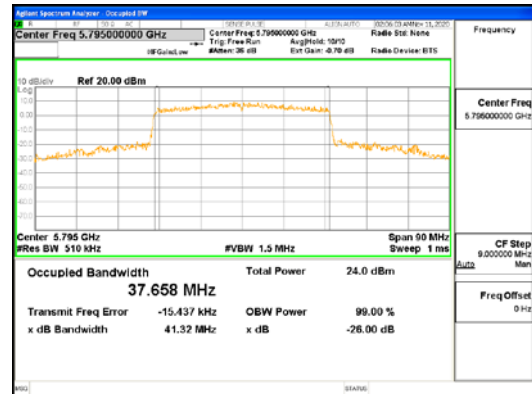

CTK Co., Ltd.
(Ho-dong), 113, Yejik-ro, Cheoin-gu,
Yongin-si, Gyeonggi-do, Korea
Tel: +82-31-339-9970
Fax: +82-31-624-9501

Report No.:
CTK-2021-03418
Page (74) / (376) Pages

ANT1_802.11ax_HE40_SU_UNI I 3