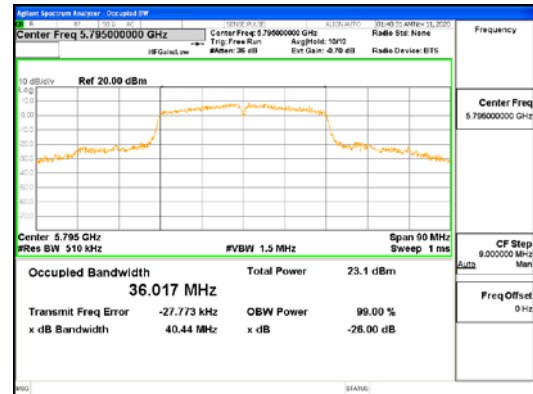

CTK Co., Ltd.
(Ho-dong), 113, Yejik-ro, Cheoin-gu,
Yongin-si, Gyeonggi-do, Korea
Tel: +82-31-339-9970
Fax: +82-31-624-9501

Report No.:
CTK-2021-03418
Page (70) / (376) Pages

ANT1_802.11ac_VHT40_UNII 3