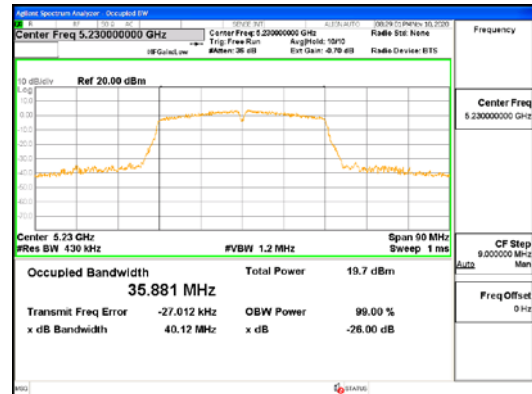

CTK Co., Ltd.
(Ho-dong), 113, Yejik-ro, Cheoin-gu,
Yongin-si, Gyeonggi-do, Korea
Tel: +82-31-339-9970
Fax: +82-31-624-9501

Report No.:
CTK-2021-03418
Page (67) / (376) Pages

ANT2_802.11n_HT40_UNI I 1