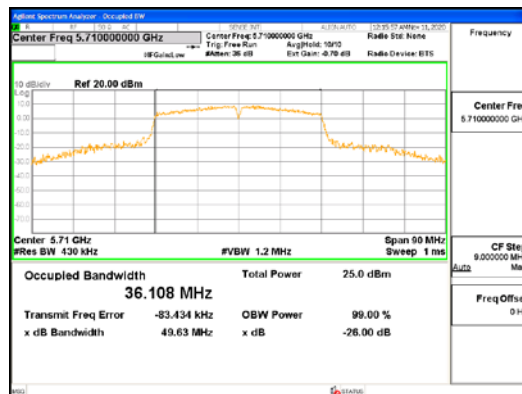

ANT2_802.11n_HT40_UNI I 2C