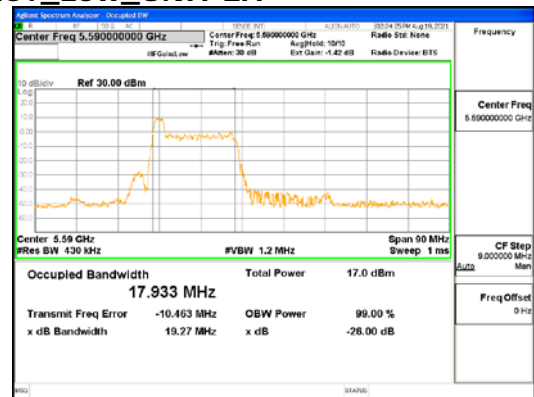

ANT1_802.11ax_HE40_26T_Low_UNII 2C