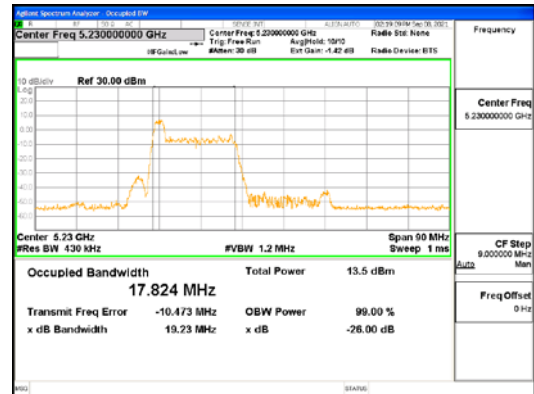

CTK Co., Ltd.
(Ho-dong), 113, Yejik-ro, Cheoin-gu,
Yongin-si, Gyeonggi-do, Korea
Tel: +82-31-339-9970
Fax: +82-31-624-9501

Report No.:
CTK-2021-03418
Page (77) / (376) Pages

ANT1_802.11ax_HE40_26T_Low_UNII 1