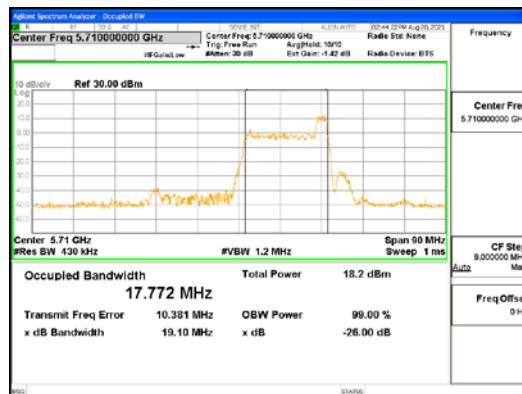

ANT1_802.11ax_HE40_26T_High_UNI 1C