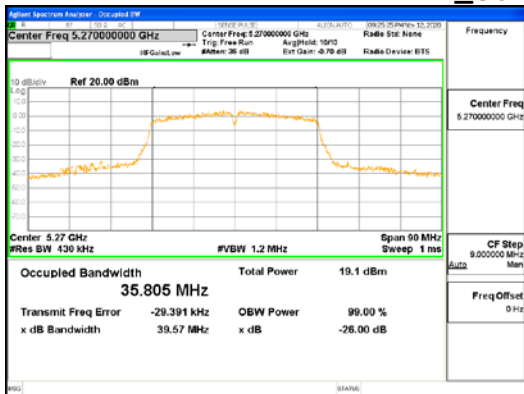

ANT1_802.11n_HT40_UNI I 2A