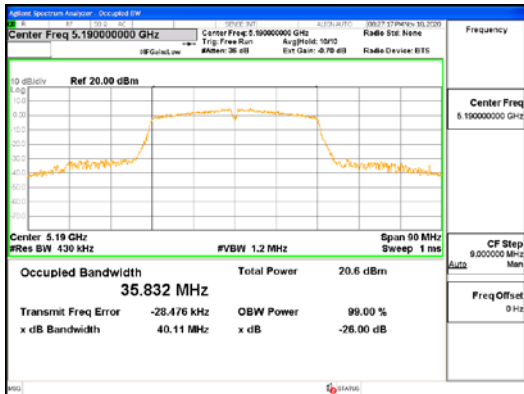

CTK Co., Ltd.
(Ho-dong), 113, Yejik-ro, Cheoin-gu,
Yongin-si, Gyeonggi-do, Korea
Tel: +82-31-339-9970
Fax: +82-31-624-9501

Report No.:
CTK-2021-03418
Page (67) / (376) Pages

ANT2_802.11n_HT40_UNI I 1