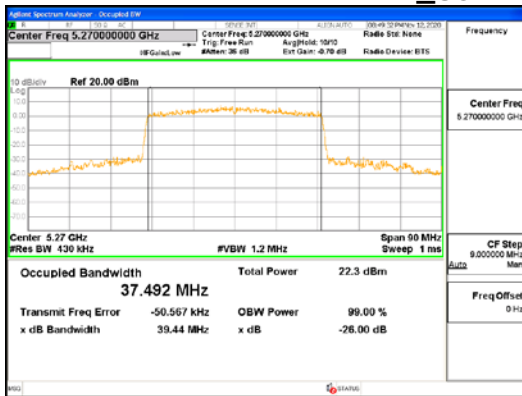

ANT2_802.11ax_HE40_SU_UNI1 1