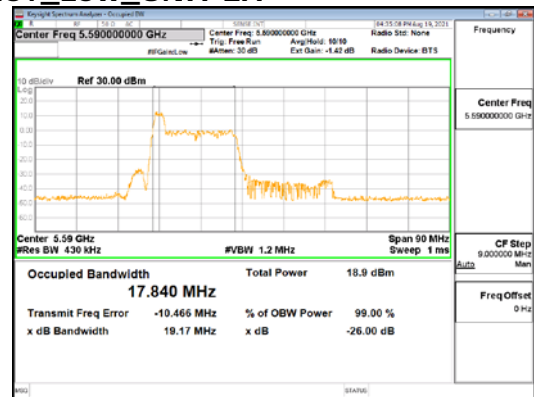

ANT2_802.11ax_HE40_26T_Low_UNII 2C