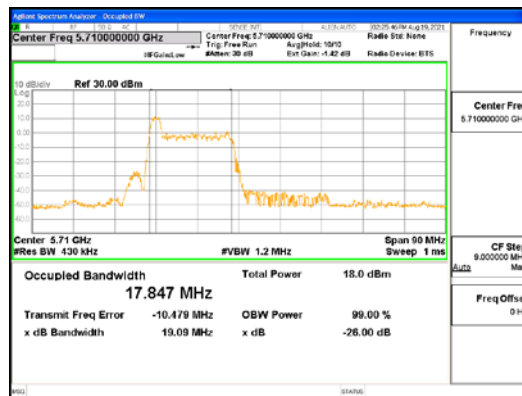

ANT1_802.11ax_HE40_26T_Low_UNII 2C