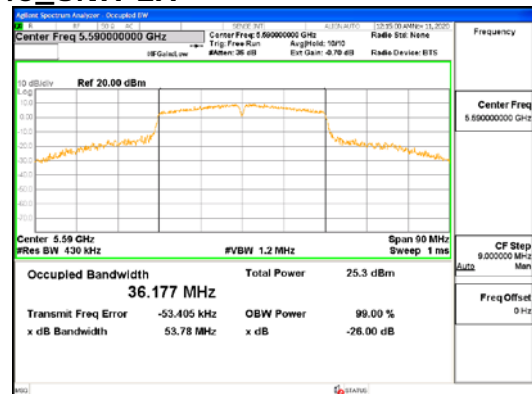

ANT2_802.11n_HT40_UNI I 2C