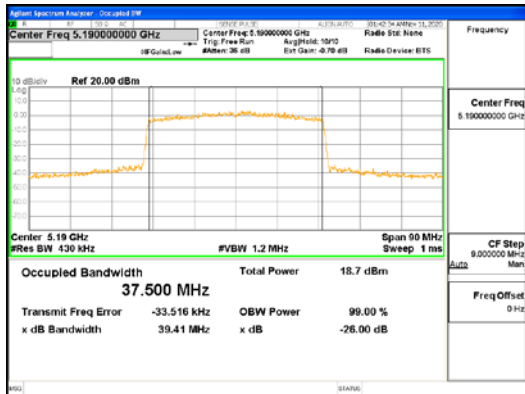

CTK Co., Ltd.
(Ho-dong), 113, Yejik-ro, Cheoin-gu,
Yongin-si, Gyeonggi-do, Korea
Tel: +82-31-339-9970
Fax: +82-31-624-9501

Report No.:
CTK-2021-03418
Page (73) / (376) Pages