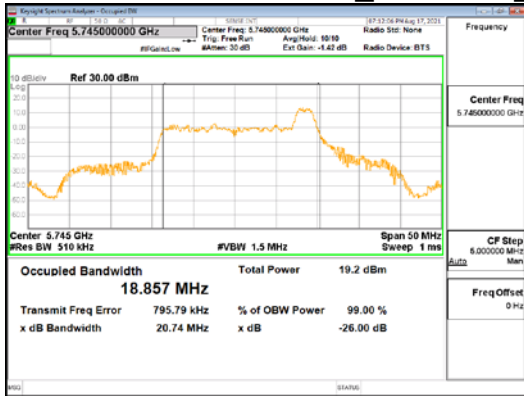

ANT2_802.11ax_HE20_26T_High_UNII 2C

ANT2_802.11ax_HE20_26T_High_UNII 3