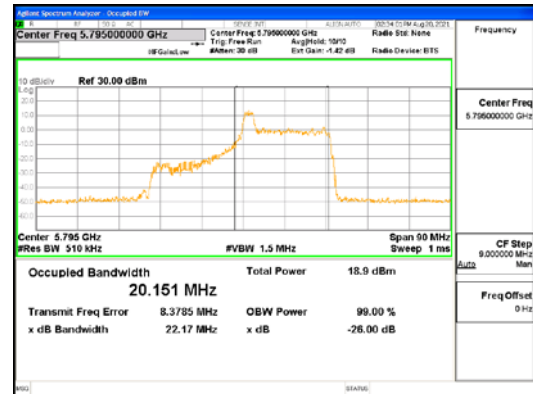

CTK Co., Ltd.
(Ho-dong), 113, Yejik-ro, Cheoin-gu,
Yongin-si, Gyeonggi-do, Korea
Tel: +82-31-339-9970
Fax: +82-31-624-9501

Report No.:
CTK-2021-03418
Page (82) / (376) Pages

ANT1_802.11ax_HE40_26T_Mid_UNII 3