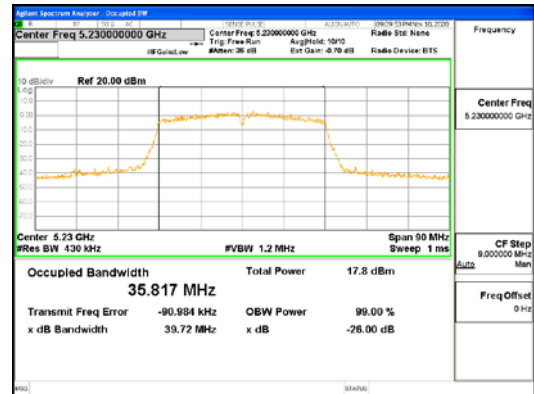

ANT2_802.11ax_HE20_26T_High_UNII 2C

ANT2_802.11ax_HE20_26T_High_UNII 3

CTK Co., Ltd.
 (Ho-dong), 113, Yejik-ro, Cheoin-gu,
 Yongin-si, Gyeonggi-do, Korea
 Tel: +82-31-339-9970
 Fax: +82-31-624-9501

Report No.:
 CTK-2021-03418
 Page (65) / (376) Pages