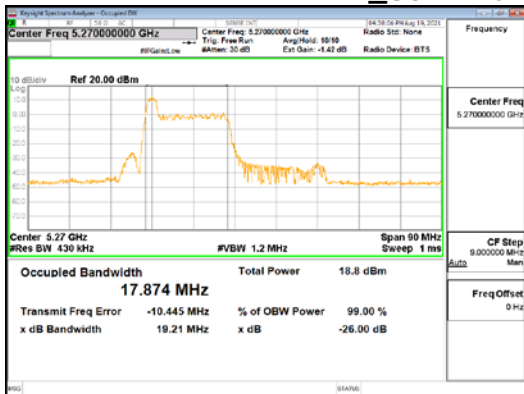

ANT2_802.11ax_HE40_26T_Low_UNII 2A