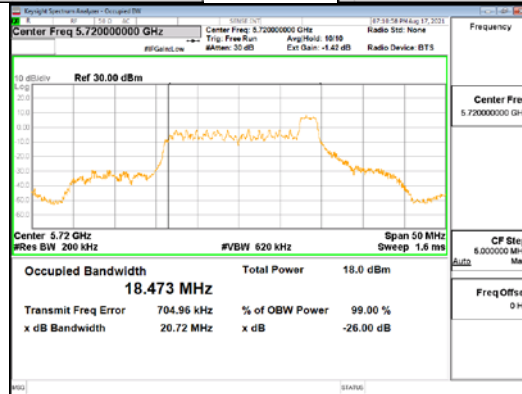

ANT2_802.11ax_HE20_26T_High_UNI 1

ANT2_802.11ax_HE20_26T_High_UNI 2A

CTK Co., Ltd.
 (Ho-dong), 113, Yejik-ro, Cheoin-gu,
 Yongin-si, Gyeonggi-do, Korea
 Tel: +82-31-339-9970
 Fax: +82-31-624-9501

Report No.:
 CTK-2021-03418
 Page (64) / (376) Pages