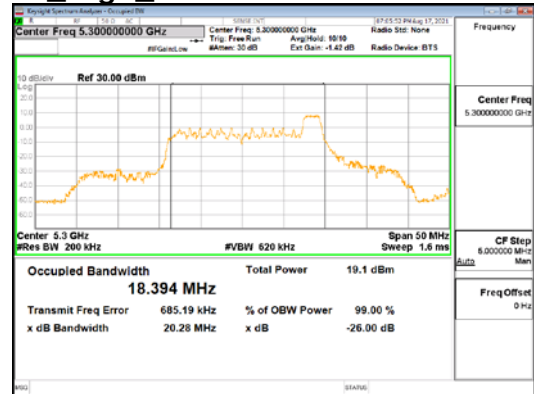

ANT2_802.11ax_HE20_26T_High_UNI 1

ANT2_802.11ax_HE20_26T_High_UNI 2A