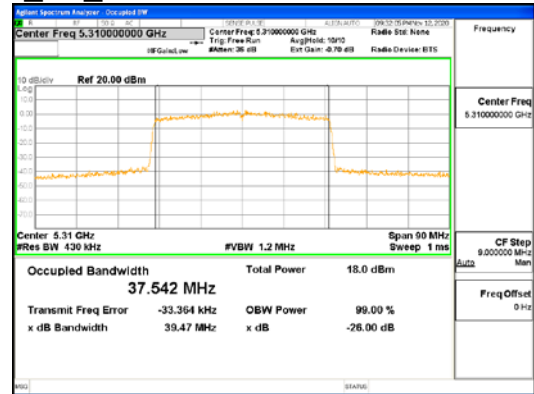

ANT1_802.11ax_HE40_SU_UNI1 1