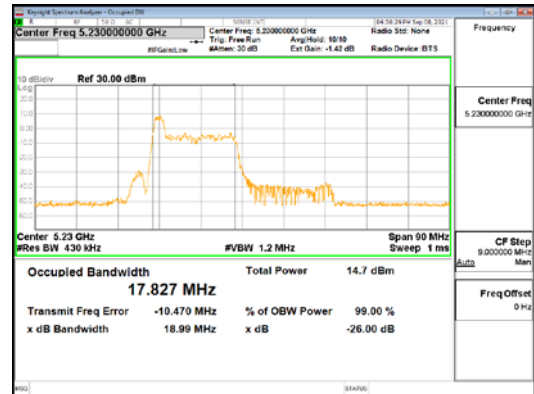

CTK Co., Ltd.
(Ho-dong), 113, Yejik-ro, Cheoin-gu,
Yongin-si, Gyeonggi-do, Korea
Tel: +82-31-339-9970
Fax: +82-31-624-9501

Report No.:
CTK-2021-03418
Page (79) / (376) Pages

ANT2_802.11ax_HE40_26T_Low_UNII 1