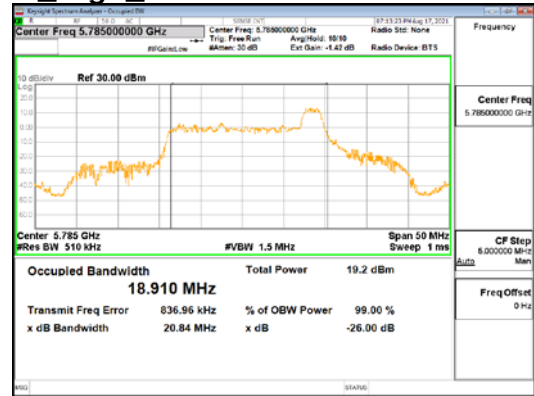

ANT2_802.11ax_HE20_26T_High_UNII 2C

ANT2_802.11ax_HE20_26T_High_UNII 3