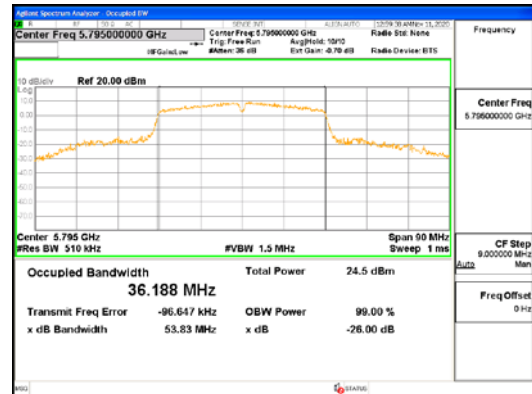

CTK Co., Ltd.
(Ho-dong), 113, Yejik-ro, Cheoin-gu,
Yongin-si, Gyeonggi-do, Korea
Tel: +82-31-339-9970
Fax: +82-31-624-9501

Report No.:
CTK-2021-03418
Page (72) / (376) Pages

ANT2_802.11ac_VHT40_UNII 3