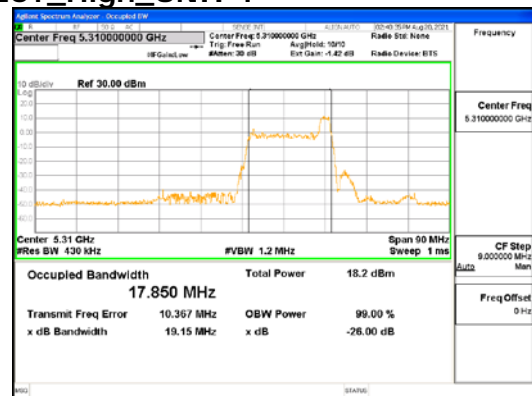

ANT1_802.11ax_HE40_26T_High_UNI 1A