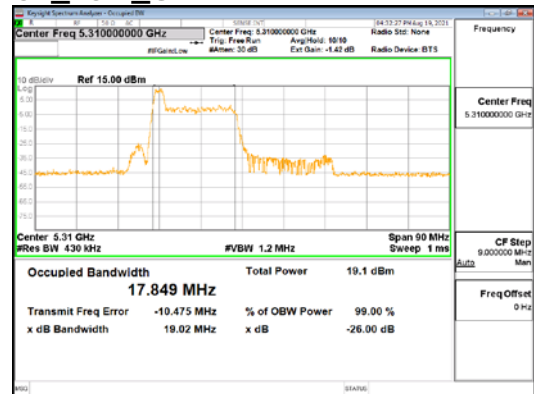

ANT2_802.11ax_HE40_26T_Low_UNII 2A