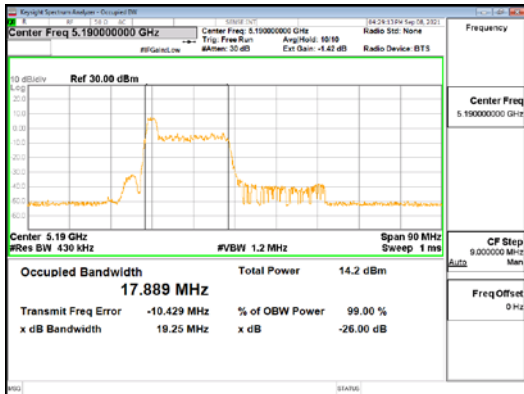

CTK Co., Ltd.
(Ho-dong), 113, Yejik-ro, Cheoin-gu,
Yongin-si, Gyeonggi-do, Korea
Tel: +82-31-339-9970
Fax: +82-31-624-9501

Report No.:
CTK-2021-03418
Page (79) / (376) Pages

ANT2_802.11ax_HE40_26T_Low_UNII 1