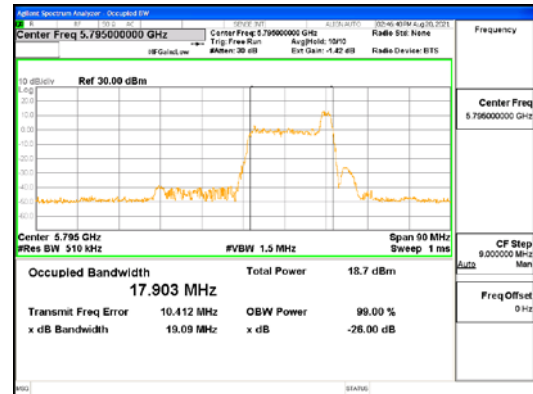

CTK Co., Ltd.
(Ho-dong), 113, Yejik-ro, Cheoin-gu,
Yongin-si, Gyeonggi-do, Korea
Tel: +82-31-339-9970
Fax: +82-31-624-9501

Report No.:
CTK-2021-03418
Page (86) / (376) Pages

ANT1_802.11ax_HE40_26T_High_UNI 3