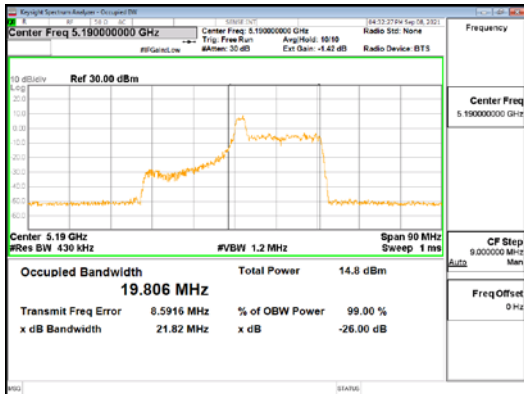

CTK Co., Ltd.
(Ho-dong), 113, Yejik-ro, Cheoin-gu,
Yongin-si, Gyeonggi-do, Korea
Tel: +82-31-339-9970
Fax: +82-31-624-9501

Report No.:
CTK-2021-03418
Page (83) / (376) Pages

ANT2_802.11ax_HE40_26T_Mid_UNII 1