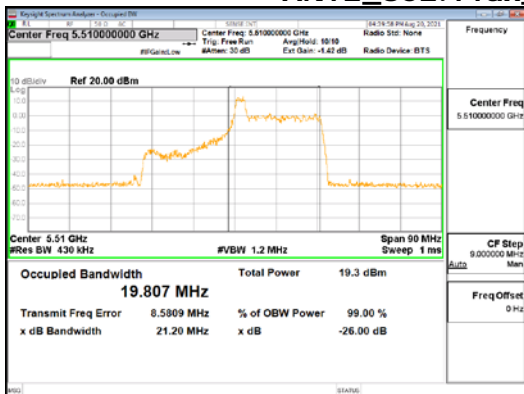

ANT2_802.11ax_HE40_26T_Mid_UNII 2C