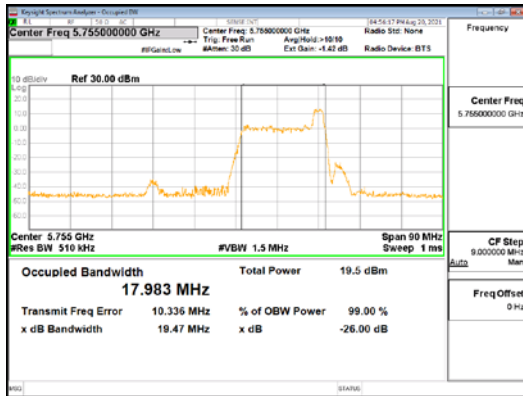

CTK Co., Ltd.
(Ho-dong), 113, Yejik-ro, Cheoin-gu,
Yongin-si, Gyeonggi-do, Korea
Tel: +82-31-339-9970
Fax: +82-31-624-9501

Report No.:
CTK-2021-03418
Page (88) / (376) Pages

ANT2_802.11ax_HE40_26T_High_UNI 3