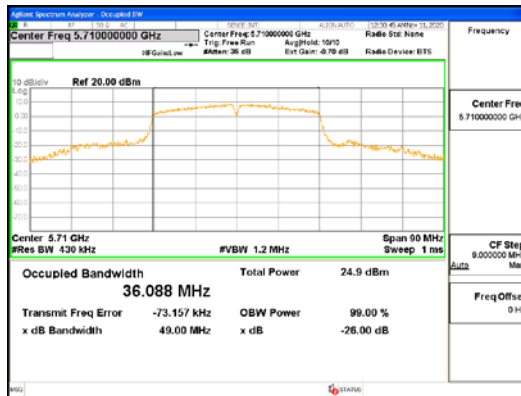

ANT2_802.11ac_VHT40_UNII 2C