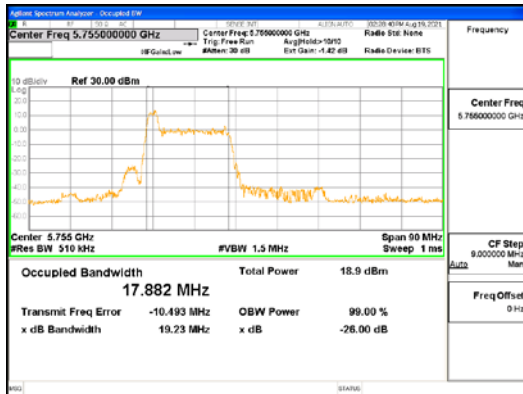

CTK Co., Ltd.
(Ho-dong), 113, Yejik-ro, Cheoin-gu,
Yongin-si, Gyeonggi-do, Korea
Tel: +82-31-339-9970
Fax: +82-31-624-9501

Report No.:
CTK-2021-03418
Page (78) / (376) Pages

ANT1_802.11ax_HE40_26T_Low_UNI I 3