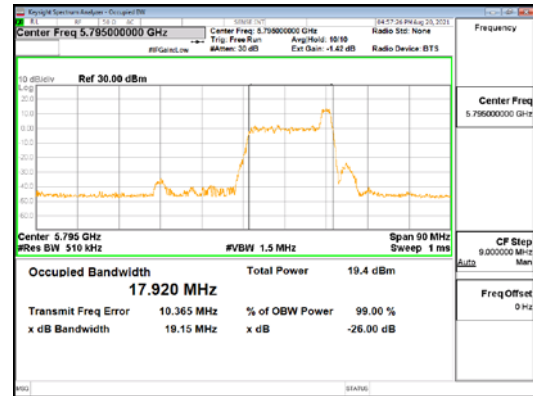

CTK Co., Ltd.
(Ho-dong), 113, Yejik-ro, Cheoin-gu,
Yongin-si, Gyeonggi-do, Korea
Tel: +82-31-339-9970
Fax: +82-31-624-9501

Report No.:
CTK-2021-03418
Page (88) / (376) Pages

ANT2_802.11ax_HE40_26T_High_UNI 3