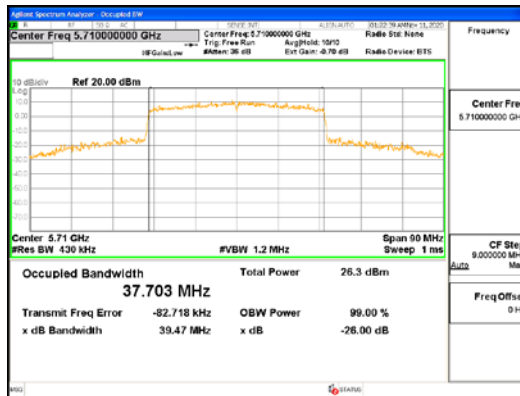

Report No.:
 CTK-2021-03418
 Page (75) / (376) Pages

ANT2_802.11ax_HE40_SU_UNI1 1

ANT2_802.11ax_HE40_SU_UNI1 2A

ANT2_802.11ax_HE40_SU_UNI1 2C

CTK Co., Ltd.
 (Ho-dong), 113, Yejik-ro, Cheoin-gu,
 Yongin-si, Gyeonggi-do, Korea
 Tel: +82-31-339-9970
 Fax: +82-31-624-9501