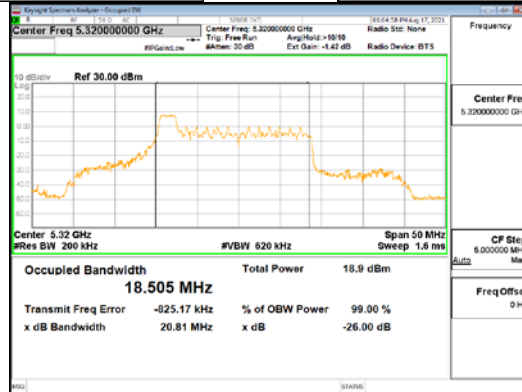

ANT2_802.11ax_HE20_26T_Low_UNII 1

ANT2_802.11ax_HE20_26T_Low_UNII 2A