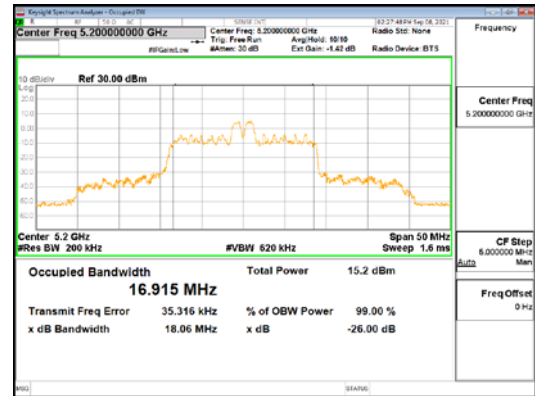

CTK Co., Ltd.
(Ho-dong), 113, Yejik-ro, Cheoin-gu,
Yongin-si, Gyeonggi-do, Korea
Tel: +82-31-339-9970
Fax: +82-31-624-9501

Report No.:
CTK-2021-03422
Page (59) / (373) Pages