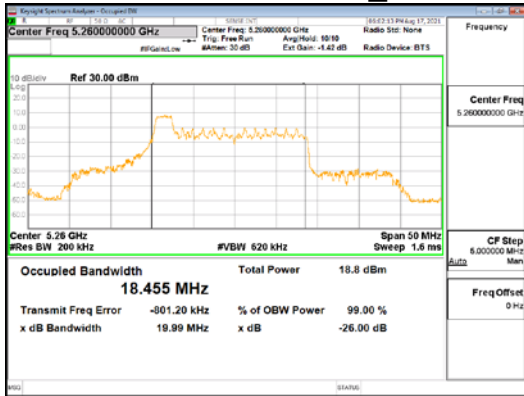

ANT2_802.11ax_HE20_26T_Low_UNII 1

ANT2_802.11ax_HE20_26T_Low_UNII 2A