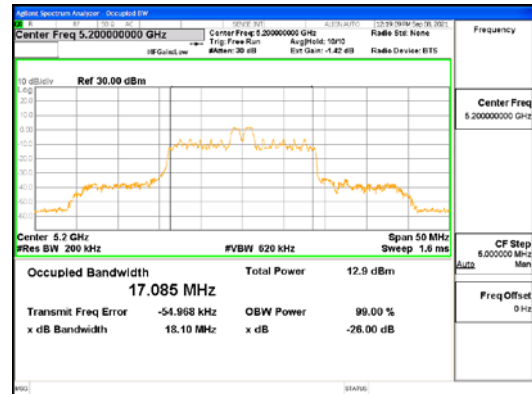

CTK Co., Ltd.
(Ho-dong), 113, Yejik-ro, Cheoin-gu,
Yongin-si, Gyeonggi-do, Korea
Tel: +82-31-339-9970
Fax: +82-31-624-9501

Report No.:
CTK-2021-03422
Page (57) / (373) Pages