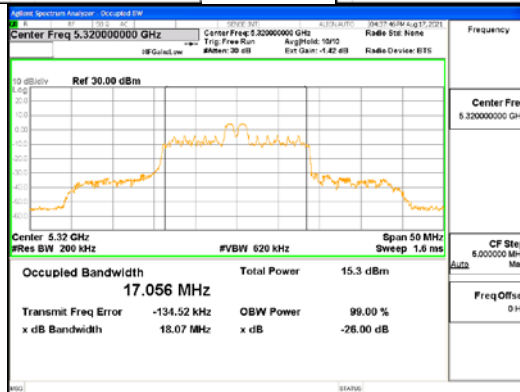

ANT1_802.11ax_HE20_26T_Mid_UNII 1

ANT1_802.11ax_HE20_26T_Mid_UNII 2A