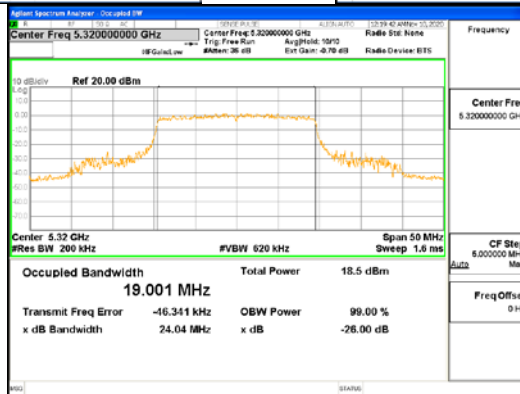

ANT1_802.11ax_HE20_SU_UNI 2A