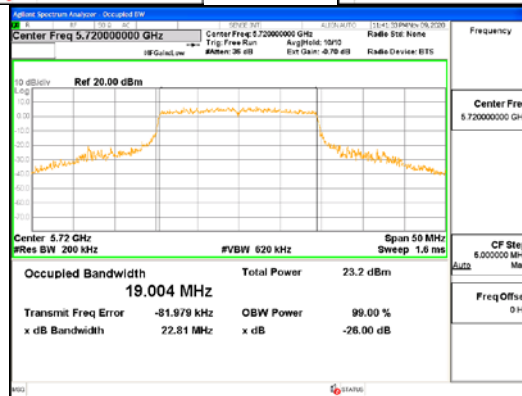

CTK Co., Ltd.
(Ho-dong), 113, Yejik-ro, Cheoin-gu,
Yongin-si, Gyeonggi-do, Korea
Tel: +82-31-339-9970
Fax: +82-31-624-9501

Report No.:
CTK-2021-03422
Page (52) / (373) Pages