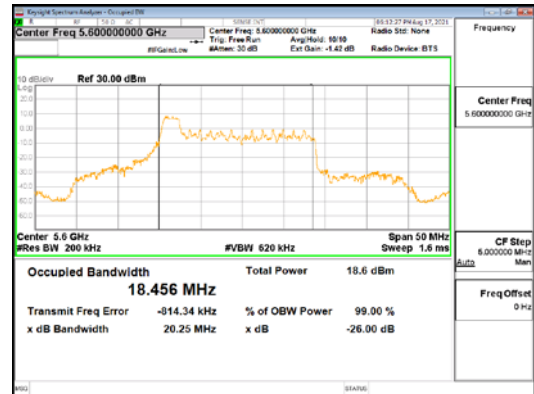

CTK Co., Ltd.
(Ho-dong), 113, Yejik-ro, Cheoin-gu,
Yongin-si, Gyeonggi-do, Korea
Tel: +82-31-339-9970
Fax: +82-31-624-9501

Report No.:
CTK-2021-03422
Page (56) / (373) Pages