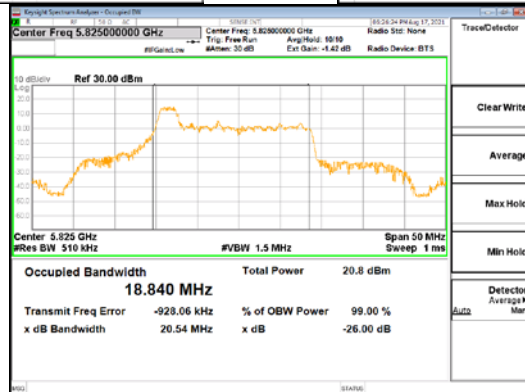

ANT2_802.11ax_HE20_26T_Low_UNII 2C

ANT2_802.11ax_HE20_26T_Low_UNII 3