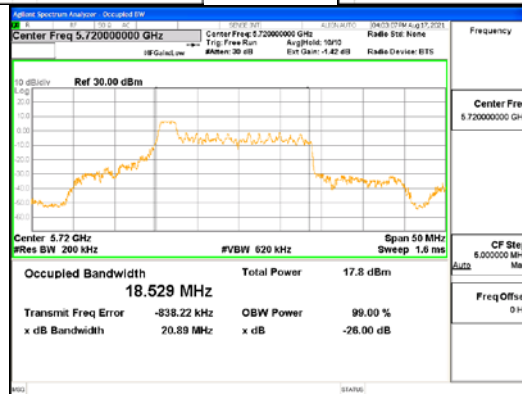

CTK Co., Ltd.
(Ho-dong), 113, Yejik-ro, Cheoin-gu,
Yongin-si, Gyeonggi-do, Korea
Tel: +82-31-339-9970
Fax: +82-31-624-9501

Report No.:
CTK-2021-03422
Page (54) / (373) Pages