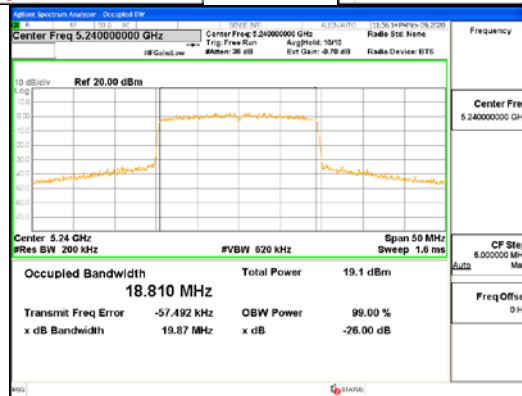

CTK Co., Ltd.
(Ho-dong), 113, Yejik-ro, Cheoin-gu,
Yongin-si, Gyeonggi-do, Korea
Tel: +82-31-339-9970
Fax: +82-31-624-9501

Report No.:
CTK-2021-03422
Page (51) / (373) Pages