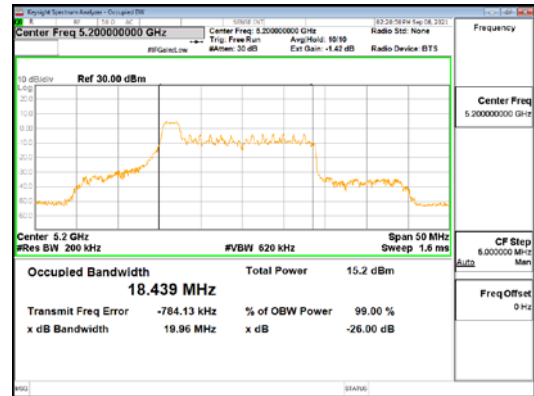

CTK Co., Ltd.
(Ho-dong), 113, Yejik-ro, Cheoin-gu,
Yongin-si, Gyeonggi-do, Korea
Tel: +82-31-339-9970
Fax: +82-31-624-9501

Report No.:
CTK-2021-03422
Page (55) / (373) Pages