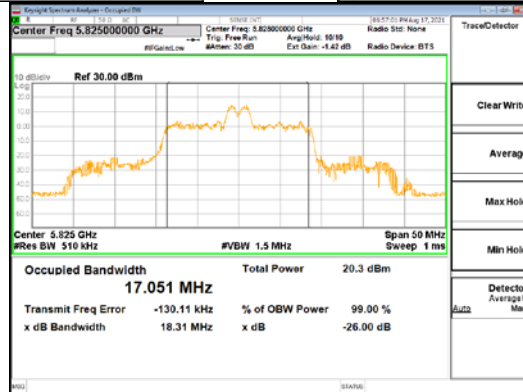

ANT2_802.11ax_HE20_26T_Mid_UNII 2C

ANT2_802.11ax_HE20_26T_Mid_UNII 3