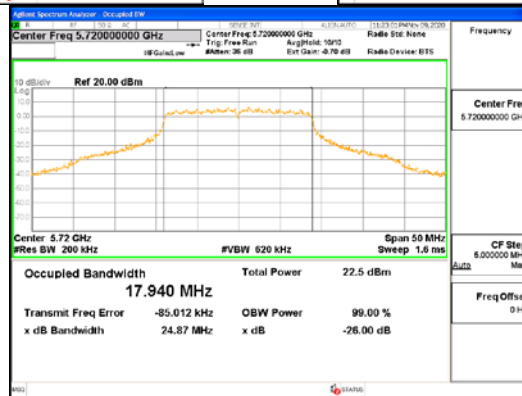

CTK Co., Ltd.
(Ho-dong), 113, Yejik-ro, Cheoin-gu,
Yongin-si, Gyeonggi-do, Korea
Tel: +82-31-339-9970
Fax: +82-31-624-9501

Report No.:
CTK-2021-03422
Page (48) / (373) Pages

ANT2_802.11ac_VHT20_UNII 2C