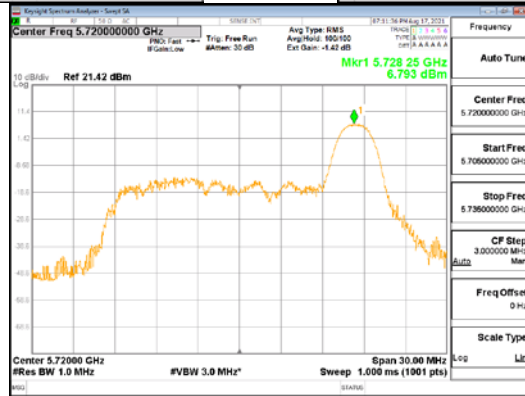

CTK Co., Ltd.
(Ho-dong), 113, Yejik-ro, Cheoin-gu,
Yongin-si, Gyeonggi-do, Korea
Tel: +82-31-339-9970
Fax: +82-31-624-9501

Report No.:
CTK-2021-03422
Page (220) / (373) Pages