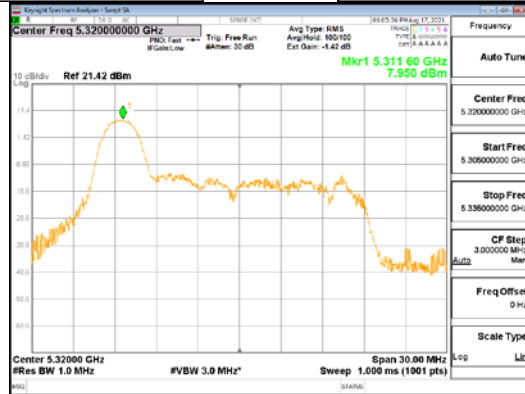

ANT2_802.11ax_HE20_26T_Low_UNII 1

ANT2_802.11ax_HE20_26T_Low_UNII 2A

ANT2_802.11ax_HE20_26T_Low_UNII 2C

ANT2_802.11ax_HE20_26T_Low_UNII 3

CTK Co., Ltd.
 (Ho-dong), 113, Yejik-ro, Cheoin-gu,
 Yongin-si, Gyeonggi-do, Korea
 Tel: +82-31-339-9970
 Fax: +82-31-624-9501