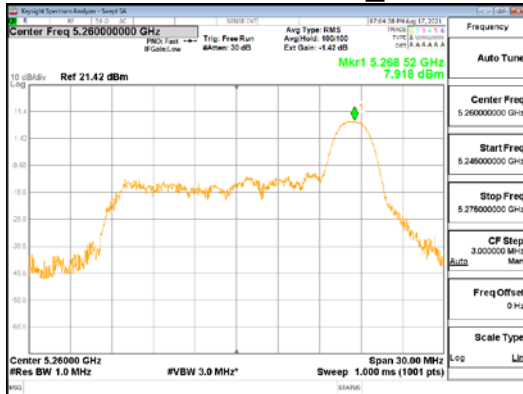

ANT2_802.11ax_HE20_26T_High_UNI 2A