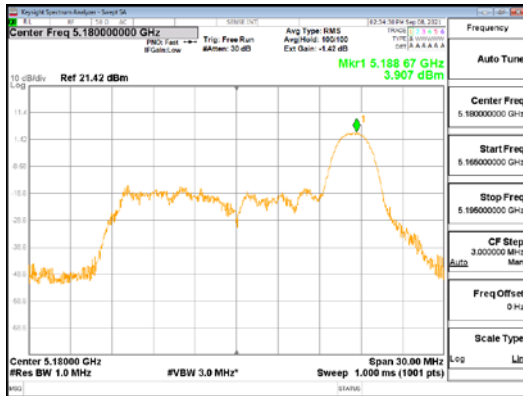

ANT2_802.11ax_HE20_26T_High_UNI 1