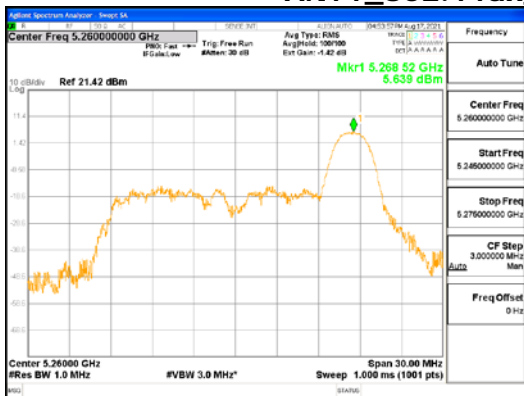

ANT1_802.11ax_HE20_26T_High_UNI 2A