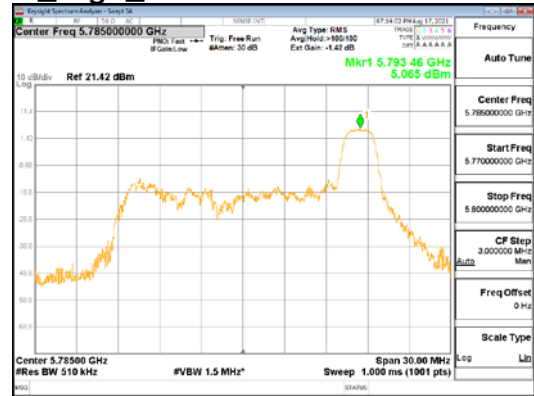

ANT2_802.11ax_HE20_26T_High_UNII 2C

ANT2_802.11ax_HE20_26T_High_UNII 3