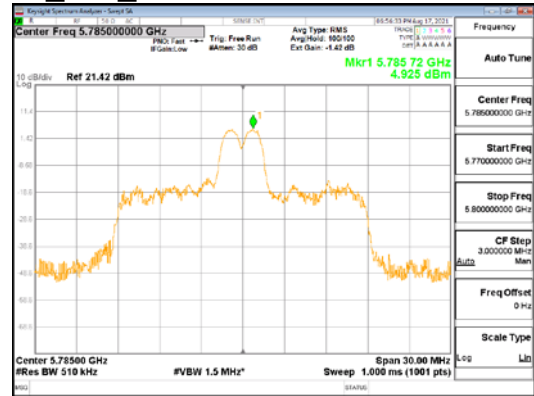

Report No.:
 CTK-2021-03422
 Page (214) / (373) Pages

ANT1_802.11ax_HE20_26T_Mid_UNII 2C

ANT1_802.11ax_HE20_26T_Mid_UNII 3

ANT2_802.11ax_HE20_26T_Mid_UNII 1

ANT2_802.11ax_HE20_26T_Mid_UNII 2A

ANT2_802.11ax_HE20_26T_Mid_UNI1 2C