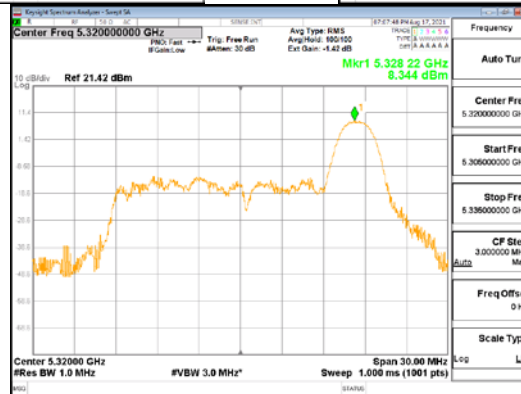

ANT2_802.11ax_HE20_26T_High_UNI 2A