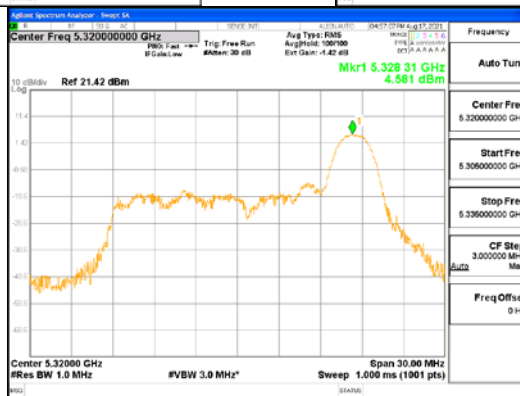

ANT1_802.11ax_HE20_26T_High_UNI 2A