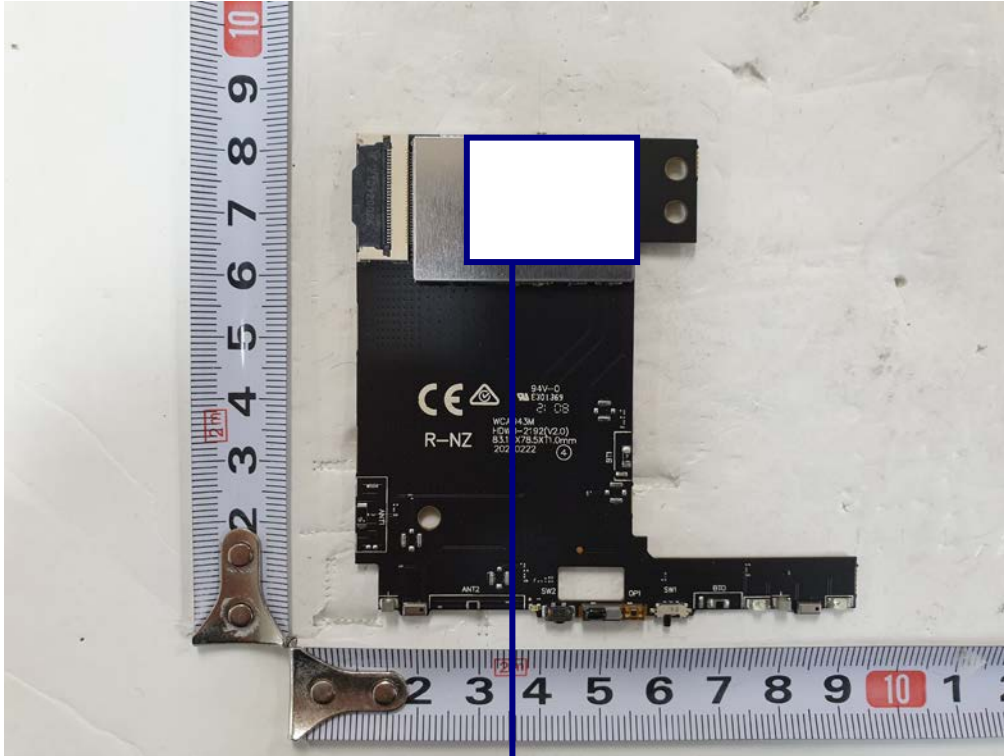

CTK Co., Ltd.

(Ho-dong), 113, Yejik-ro, Cheoin-gu, Yongin-si, Gyeonggi-do, Korea

Tel: +82-31-339-9970 Fax: +82-31-624-9501

www.e-ctk.com

Label Photographs

Wi-Fi/BT Transceiver MODEL:WCA943M FCC ID:A3LWCA942M IC:649E-WCA942M CMIIT ID:2020AJ14416 ANATEL:18045-20-02217 CNC ID:C-25946 NCC:CCAO20Y10050T2 CONATEL PY: 2020-12-I-0917 Power Source: DC 5V---	R-C-SEC-WCA942M R-NZ CE	
Samsung Electronics Co., Ltd. Made in China BN59-01372A 201126 XG101 MAC(W): D0D003EC131A MAC(B): D0D003EC131B