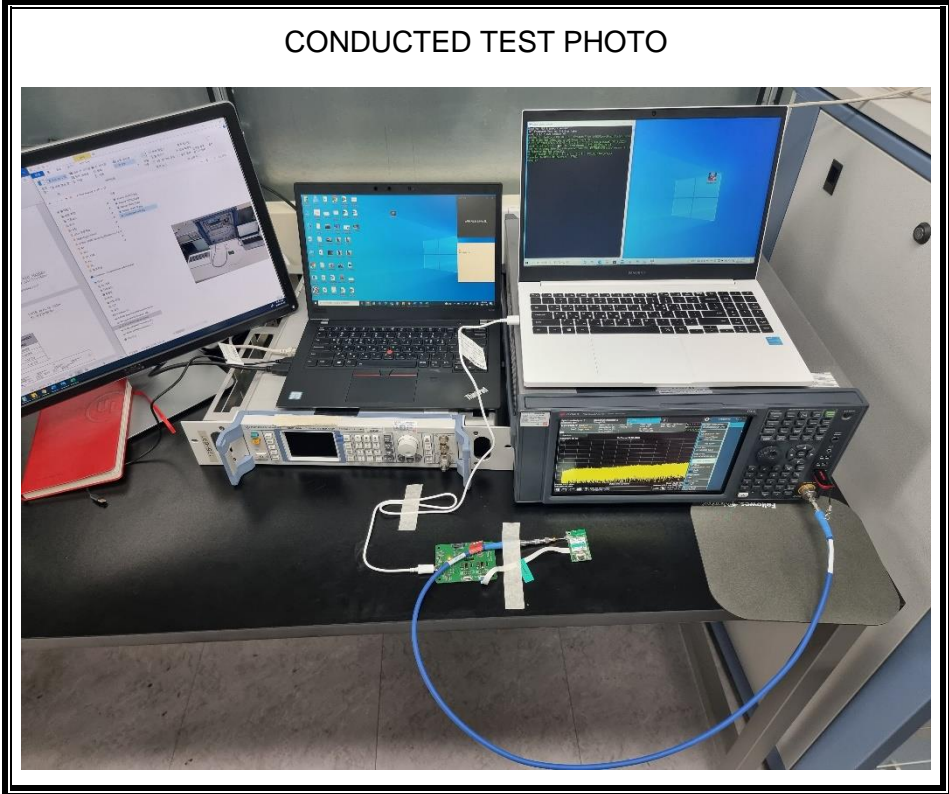

1. Appendix: UNLICENSED BAND SETUP PHOTOS(Conducted Test)

2. Appendix: UNLICENSED BAND SETUP PHOTOS(Radiated Test)

1) RADIATED RF MEASUREMENT SETUP (BELOW 1 GHz)

BELOW 1 GHz FRONT TEST PHOTO

BELOW 1 GHz REAR TEST PHOTO

2) RADIATED RF MEASUREMENT SETUP (ABOVE 1 GHz)

ABOVE 1 GHz FRONT TEST PHOTO

ABOVE 1 GHz REAR TEST PHOTO

3) RADIATED RF MEASUREMENT SET-UP (Axis)

X AXIS PHOTO

Y AXIS PHOTO

Z AXIS PHOTO

4) AC LINE CONDUCTED MEASUREMENT SETUP

AC LINE CONDUCTED FRONT TEST PHOTO

AC LINE CONDUCTED REAR TEST PHOTO

END OF TEST PHOTO