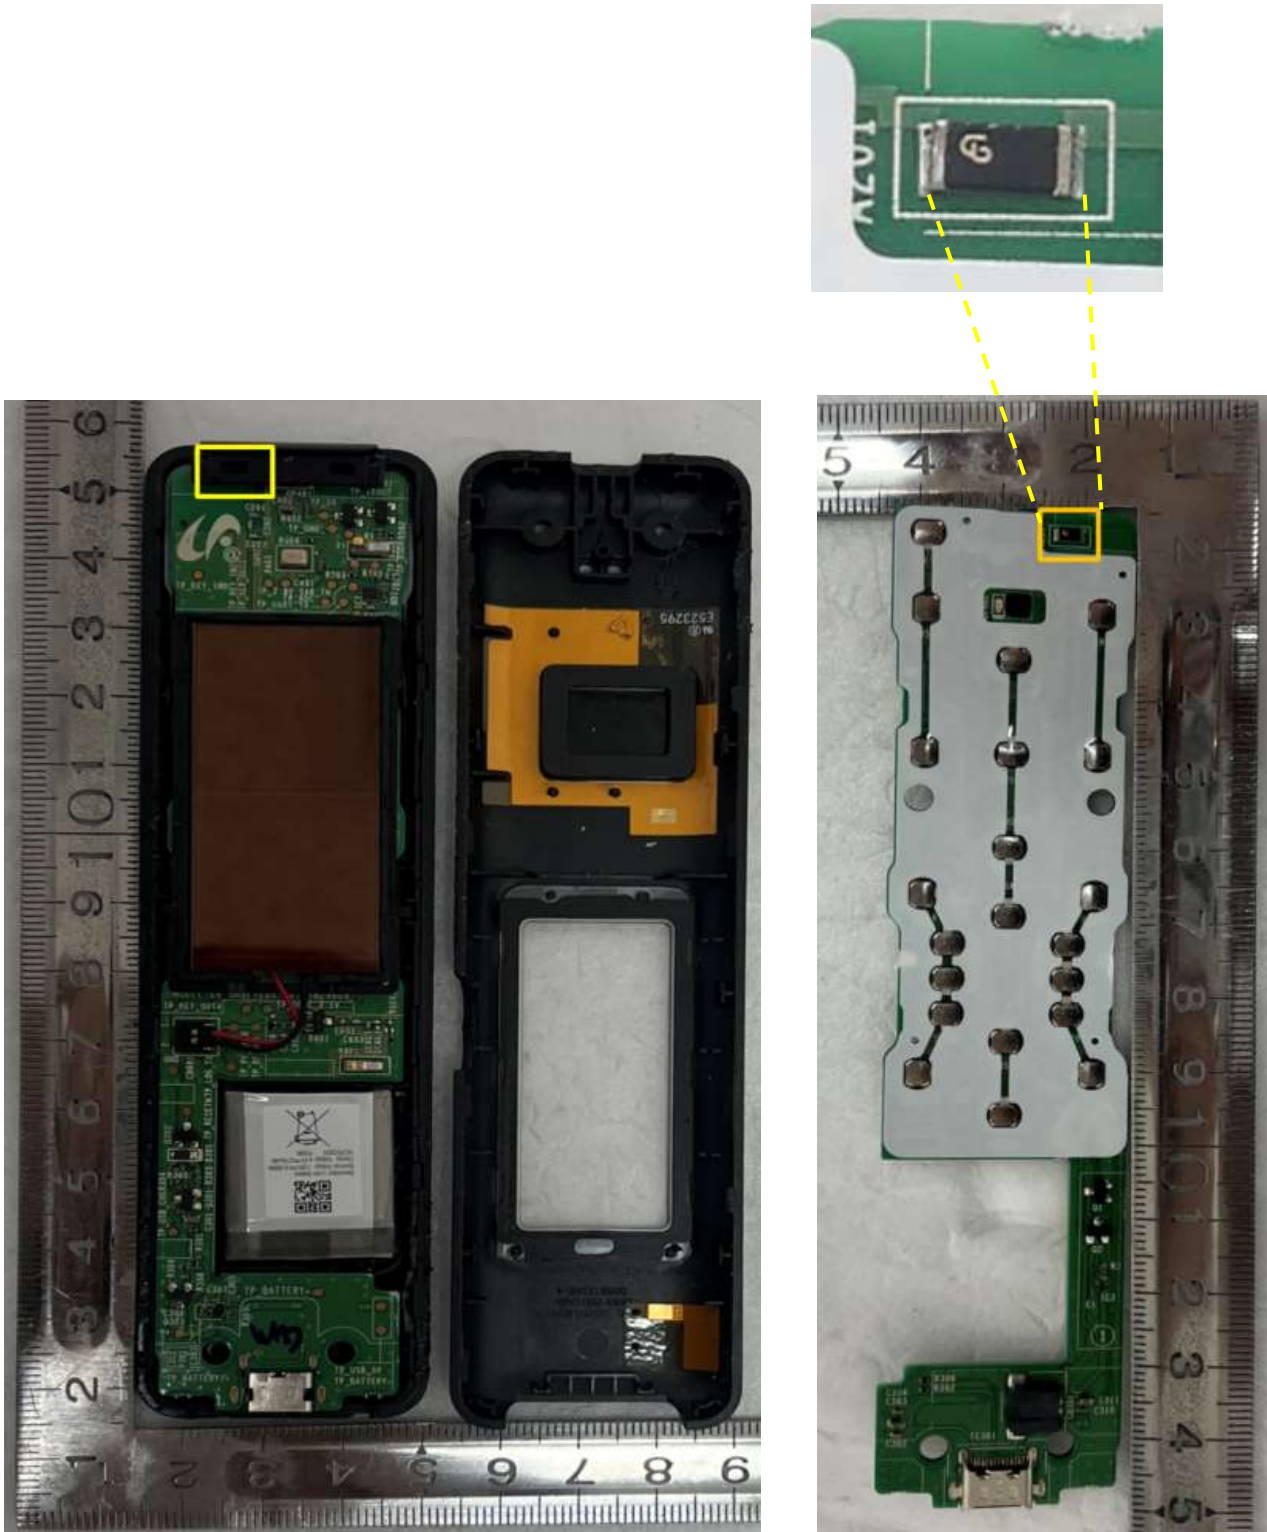

## APPENDIX F: DUT ANTENNA DIAGRAM & SAR TEST SETUP PHOTOGRAPHS

**DUT Antenna Location**

**Figure F-1 Antenna Location**

**SAR Test Setup Photographs**

**Front from SAM(Flat) Phantom (Separation Distance: 0 cm)**

**Rear from SAM(Flat) Phantom (Separation Distance: 0 cm)**

This Report is not correlated with the authentication of KOLAS.

It should not be reproduced except in full, without the written approval of ONETECH Corp.

OTC-TRF-SAR-002(0)

Left from SAM(Flat) Phantom (Separation Distance: 0 cm)

Right from SAM(Flat) Phantom (Separation Distance: 0 cm)

Top from SAM(Flat) Phantom (Separation Distance: 0 cm)

Bottom from SAM(Flat) Phantom (Separation Distance: 0 cm)