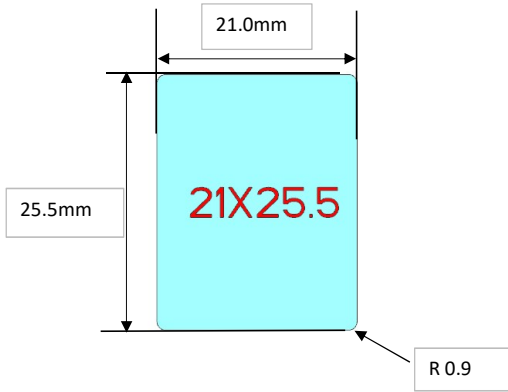

## 2.4 Label

### 2.4.1 Label Size and Specification

SPECIFICATION	
COLOR	TEXT :GRAY
	BACK GROUND : BLACK
MATERIAL	WHITE U4 PAPER (0.1t)