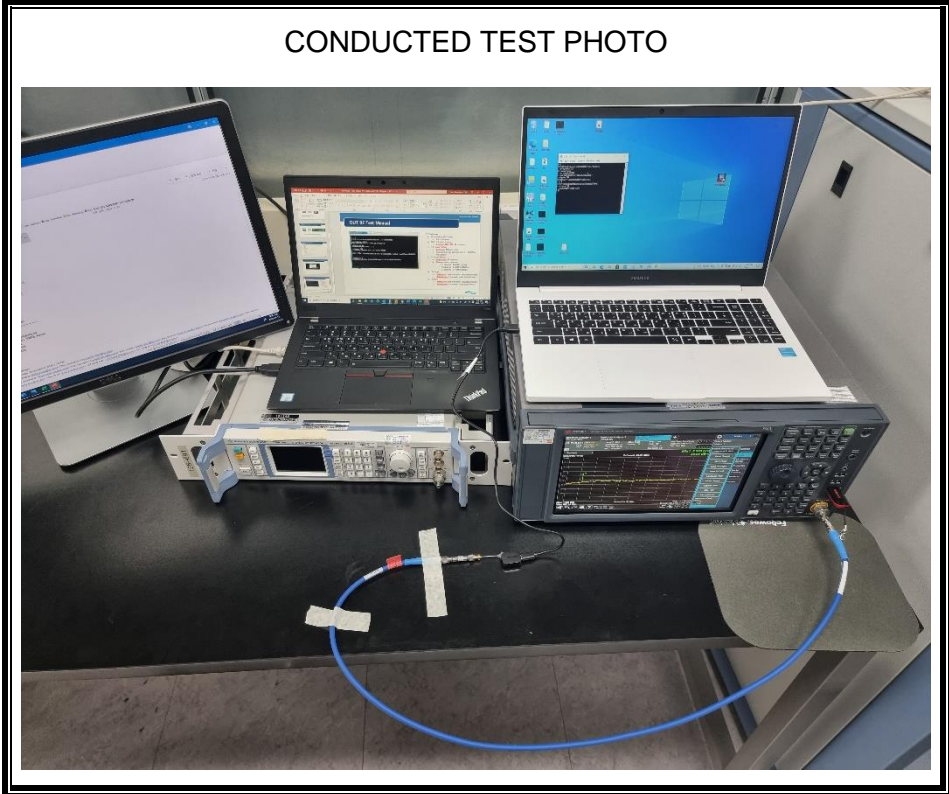

1. Appendix: UNLICENSED BAND SETUP PHOTOS(Conducted Test)

2. Appendix: UNLICENSED BAND SETUP PHOTOS(Radiated Test)

1) RADIATED RF MEASUREMENT SETUP (BELOW 1 GHz)

BELOW 1 GHz FRONT TEST PHOTO

BELOW 1 GHz REAR TEST PHOTO

2) RADIATED RF MEASUREMENT SETUP (ABOVE 1 GHz)

ABOVE 1 GHz FRONT TEST PHOTO

ABOVE 1 GHz REAR TEST PHOTO

3) RADIATED RF MEASUREMENT SET-UP (Axis)

X AXIS PHOTO

Y AXIS PHOTO

Z AXIS PHOTO

4) **AC LINE CONDUCTED MEASUREMENT SETUP**

AC LINE CONDUCTED FRONT TEST PHOTO

AC LINE CONDUCTED REAR TEST PHOTO

END OF TEST PHOTO