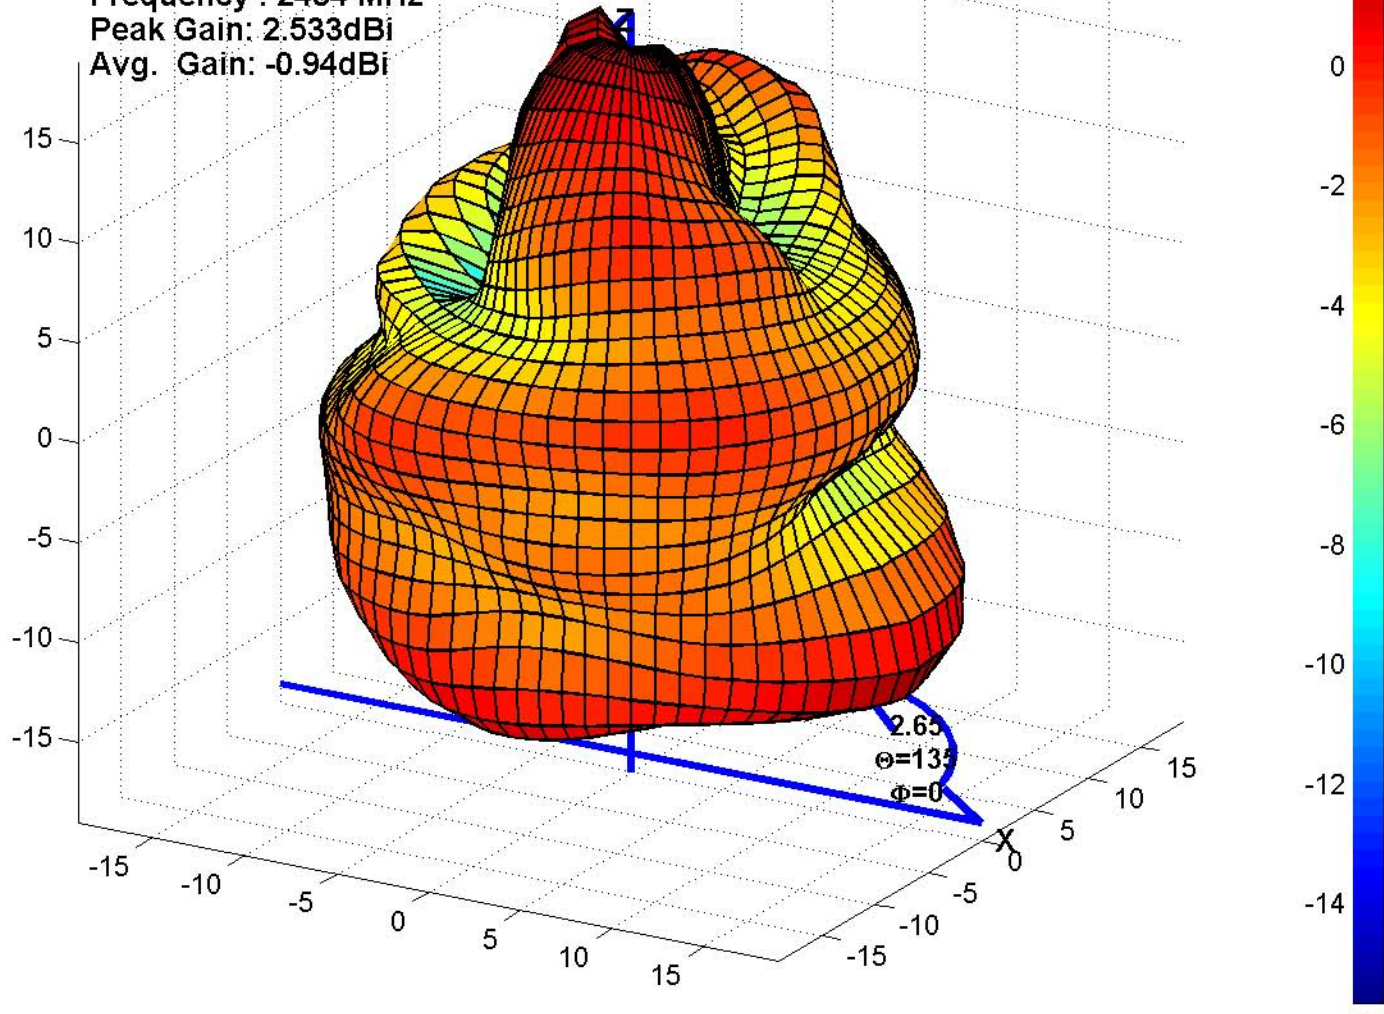

Frequency : 2484 MHz  
Peak Gain: 2.599dBi  
Avg. Gain: -1.38dBi

Frequency : 2463 MHz  
Peak Gain: 2.657dBi  
Avg. Gain: -1.07dBi

Frequency : 2421 MHz  
Peak Gain: 1.117dBi  
Avg. Gain: -2.03dBi

Frequency : 2484 MHz  
Peak Gain: 2.53dBi  
Avg. Gain: -0.94dBi