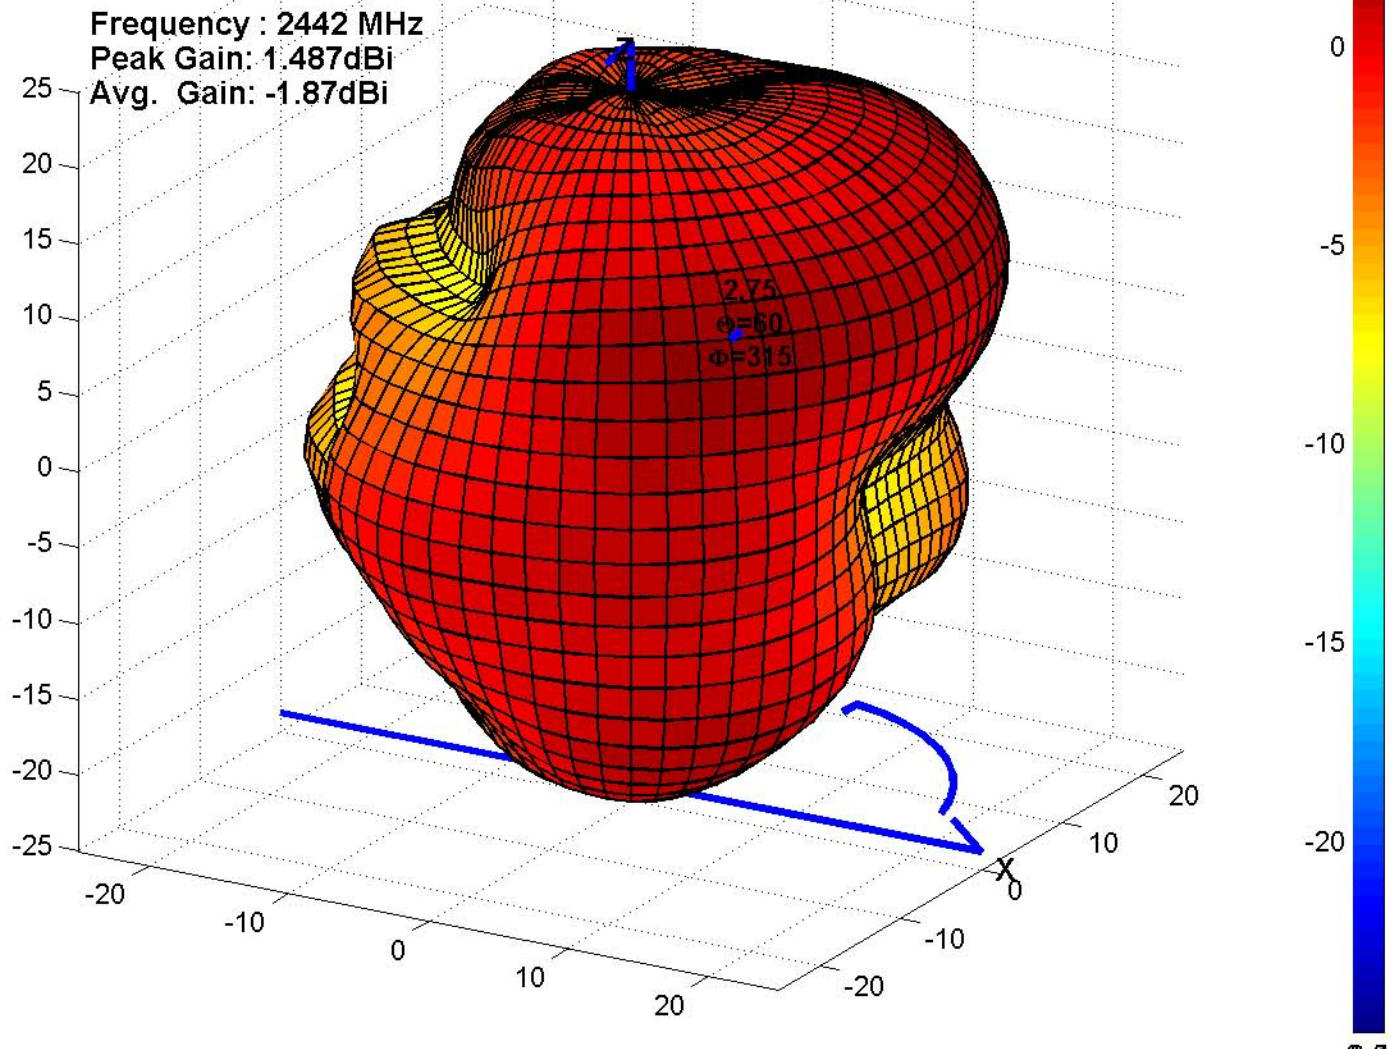

Frequency : 2484 MHz  
Peak Gain: 2.599dBi  
Avg. Gain: -1.38dBi

Frequency : 2463 MHz  
Peak Gain: 2.657dBi  
Avg. Gain: -1.07dBi

Frequency : 2421 MHz  
Peak Gain: 1.117dBi  
Avg. Gain: -2.03dBi

Frequency : 2484 MHz  
Peak Gain: 2.53dBi  
Avg. Gain: -0.94dBi