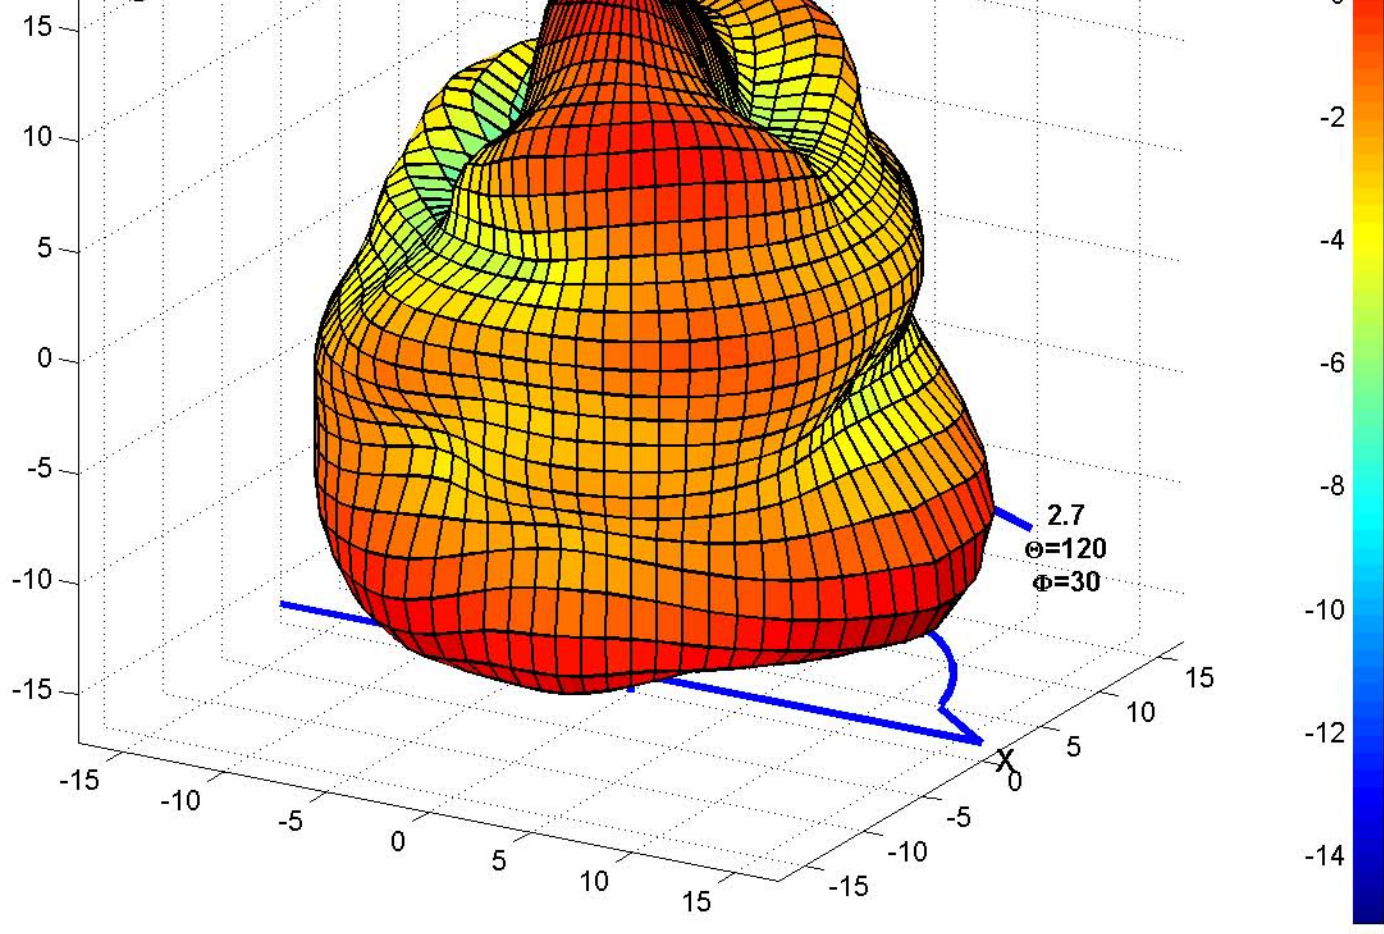

Frequency : 2442 MHz
Peak Gain: 2.458dBi
Avg. Gain: -1.19dBi