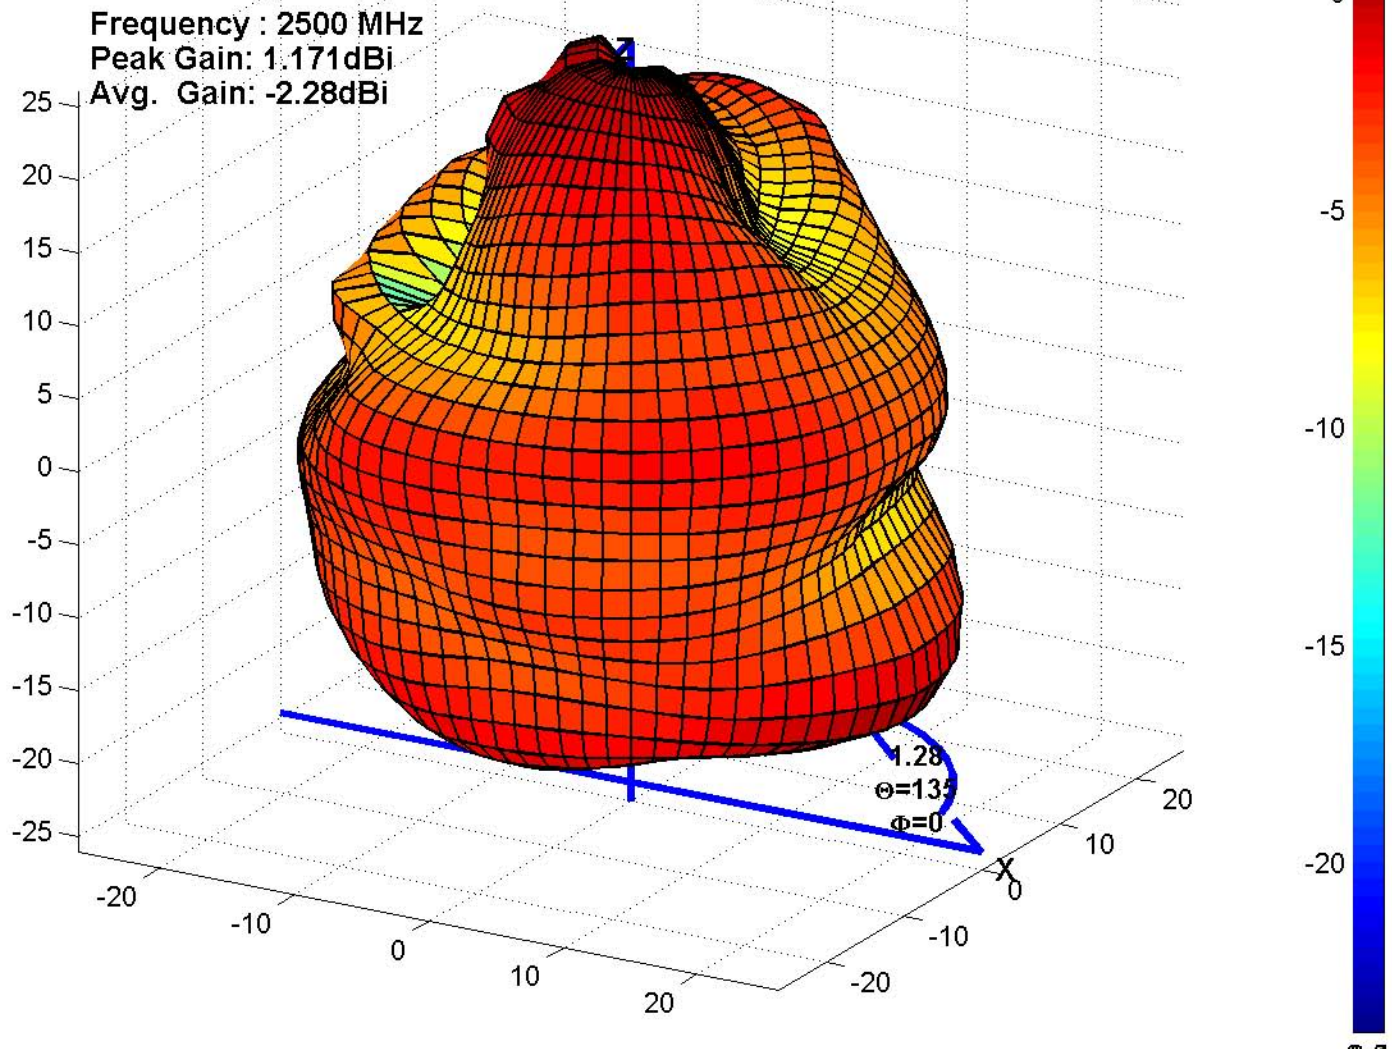

Frequency : 2484 MHz  
Peak Gain: 2.599dBi  
Avg. Gain: -1.38dBi

Frequency : 2463 MHz  
Peak Gain: 2.657dBi  
Avg. Gain: -1.07dBi

Frequency : 2421 MHz  
Peak Gain: 1.117dBi  
Avg. Gain: -2.03dBi

Frequency : 2484 MHz  
Peak Gain: 2.53dBi  
Avg. Gain: -0.94dBi

Frequency : 2463 MHz  
Peak Gain: 1.758dBi  
Avg. Gain: -1.81dBi

Frequency : 2442 MHz  
Peak Gain: 2.458dBi  
Avg. Gain: -1.19dBi

Frequency : 2421 MHz  
Peak Gain: 2.463dBi  
Avg. Gain: -1.28dBi