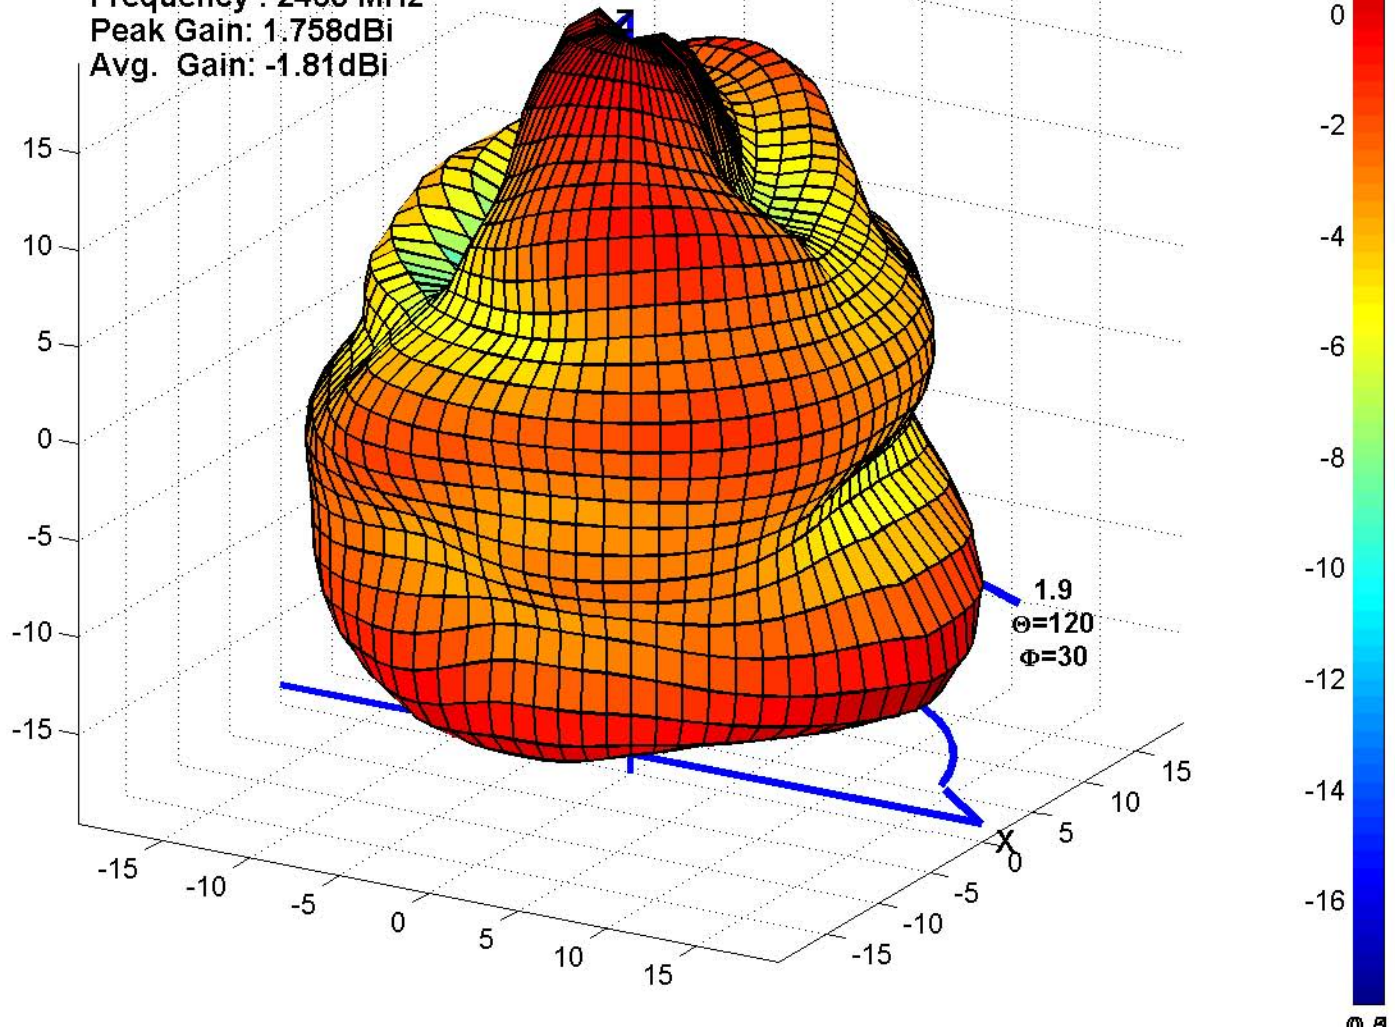

Frequency : 2484 MHz  
Peak Gain: 2.599dBi  
Avg. Gain: -1.38dBi

Frequency : 2463 MHz  
Peak Gain: 2.657dBi  
Avg. Gain: -1.07dBi

Frequency : 2421 MHz  
Peak Gain: 1.117dBi  
Avg. Gain: -2.03dBi

Frequency : 2484 MHz  
Peak Gain: 2.53dBi  
Avg. Gain: -0.94dBi

Frequency : 2463 MHz  
Peak Gain: 1.758dBi  
Avg. Gain: -1.81dBi

Frequency : 2442 MHz  
Peak Gain: 2.458dBi  
Avg. Gain: -1.19dBi

Frequency : 2421 MHz  
Peak Gain: 2.463dBi  
Avg. Gain: -1.28dBi