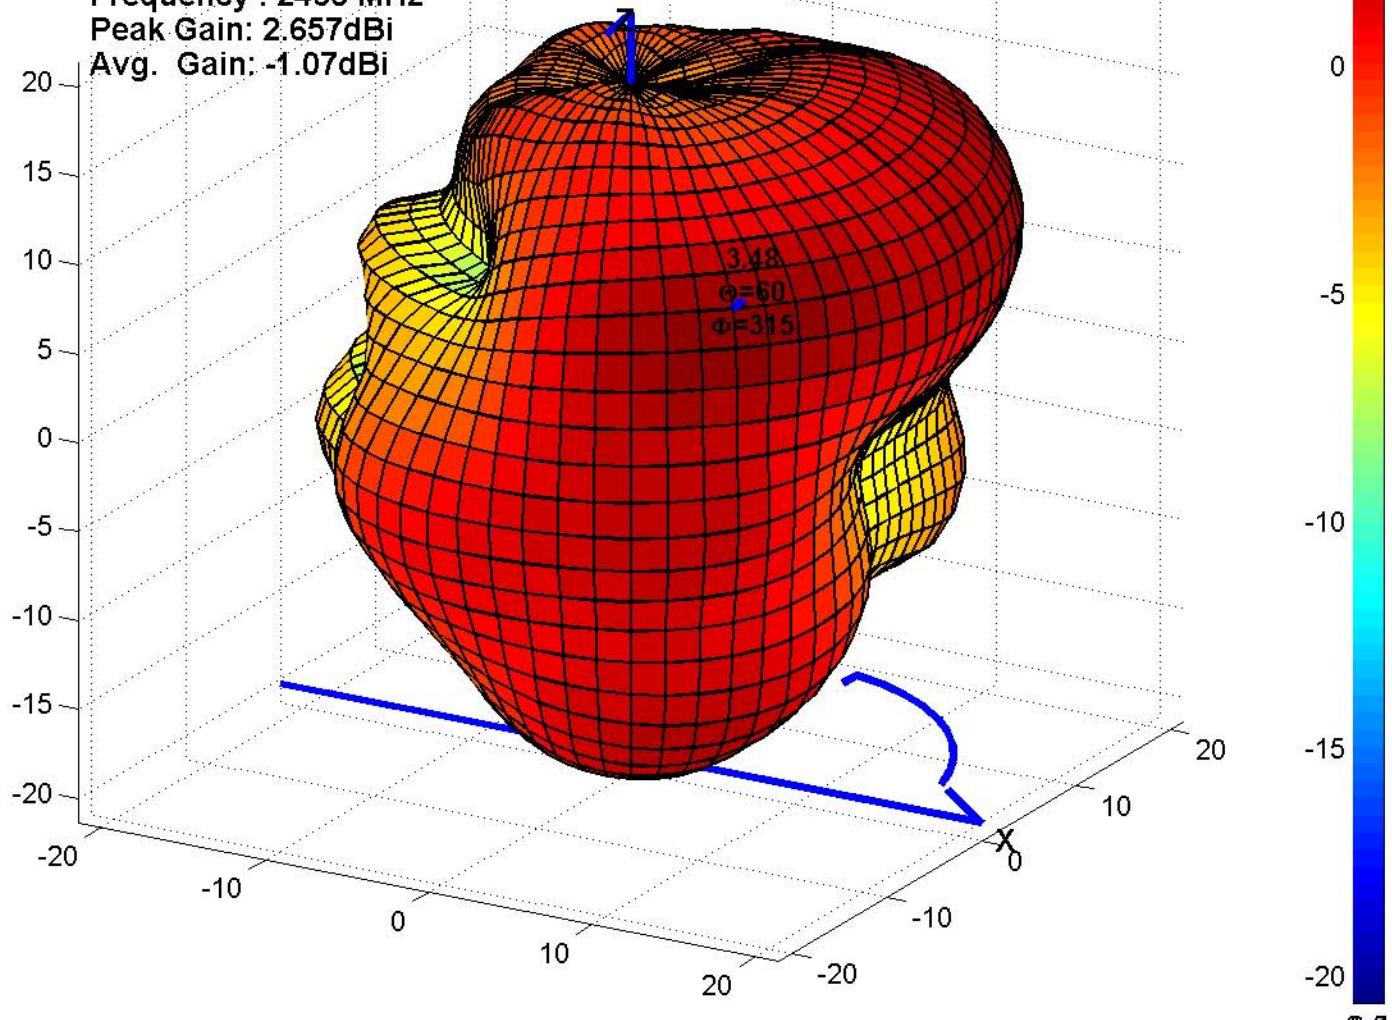

Frequency : 2484 MHz  
Peak Gain: 2.599dBi  
Avg. Gain: -1.38dBi

Frequency : 2463 MHz  
Peak Gain: 2.657dBi  
Avg. Gain: -1.07dBi

Frequency : 2421 MHz  
Peak Gain: 1.117dBi  
Avg. Gain: -2.03dBi

Frequency : 2484 MHz  
Peak Gain: 2.53dBi  
Avg. Gain: -0.94dBi

Frequency : 2463 MHz  
Peak Gain: 1.758dBi  
Avg. Gain: -1.81dBi

Frequency : 2442 MHz  
Peak Gain: 2.458dBi  
Avg. Gain: -1.19dBi

Frequency : 2421 MHz  
Peak Gain: 2.463dBi  
Avg. Gain: -1.28dBi