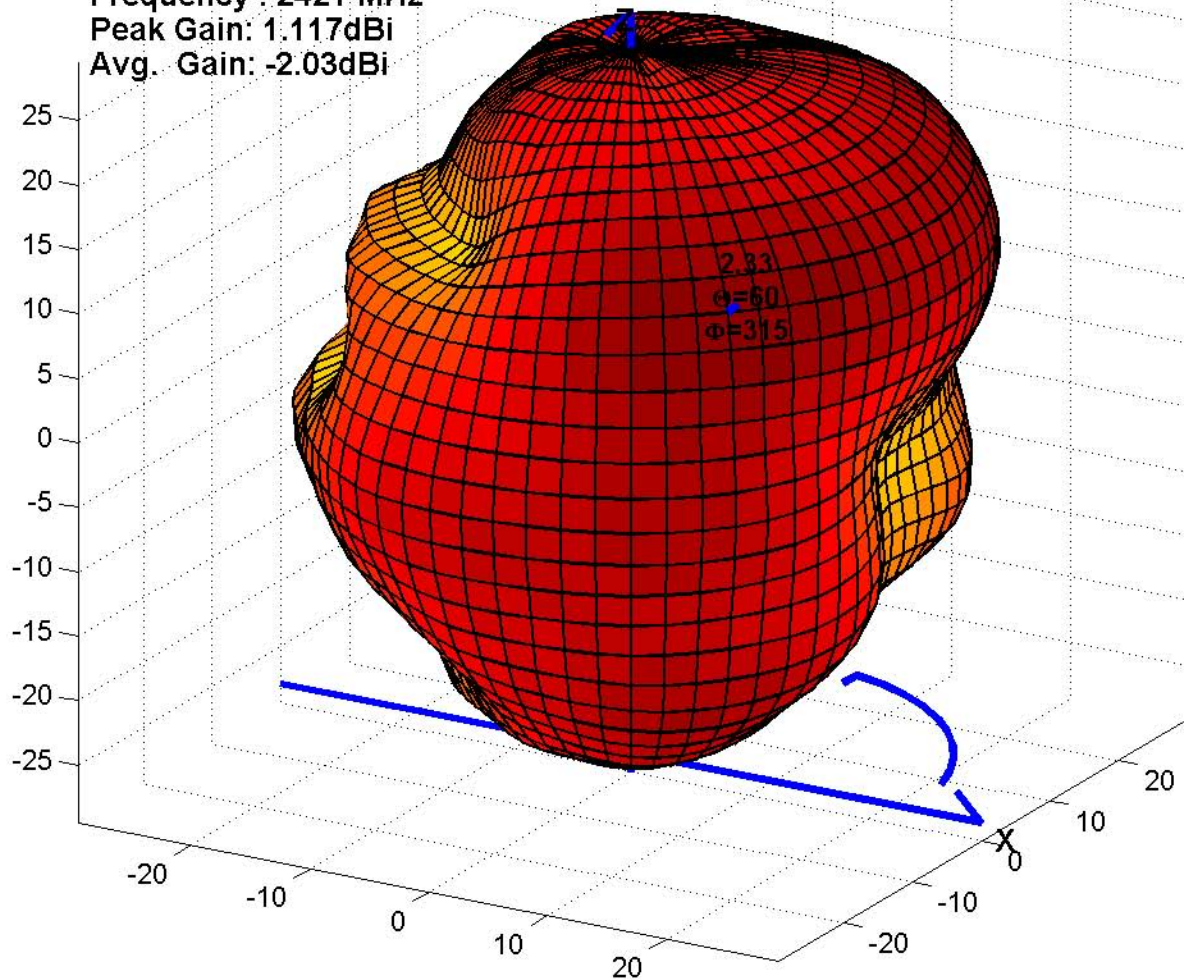

Frequency : 2484 MHz  
Peak Gain: 2.599dBi  
Avg. Gain: -1.38dBi

Frequency : 2463 MHz  
Peak Gain: 2.657dBi  
Avg. Gain: -1.07dBi

Frequency : 2421 MHz  
Peak Gain: 1.117dBi  
Avg. Gain: -2.03dBi

Frequency : 2484 MHz  
Peak Gain: 2.53dBi  
Avg. Gain: -0.94dBi