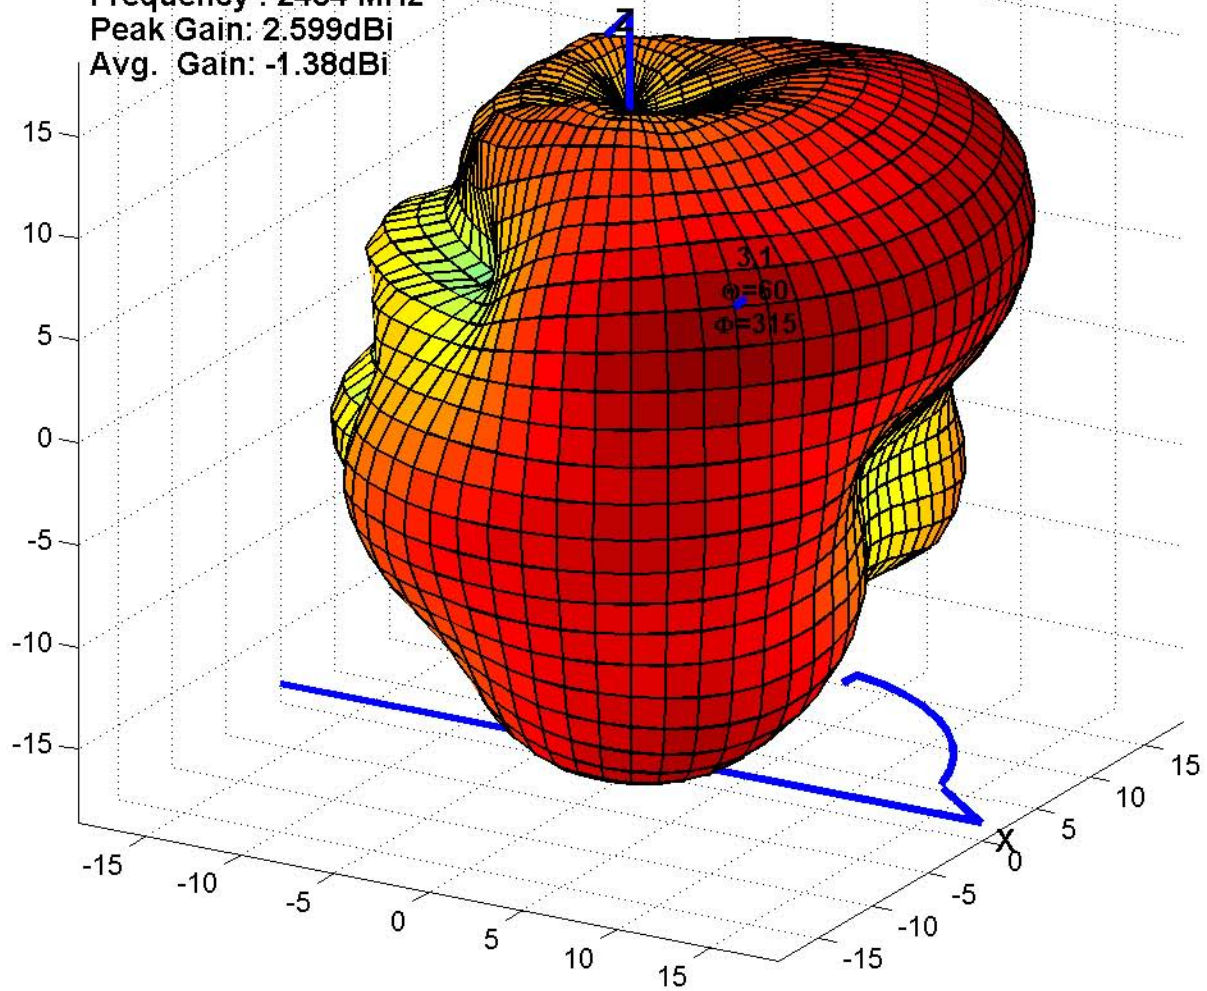

Frequency : 2484 MHz  
Peak Gain: 2.599dBi  
Avg. Gain: -1.38dBi

Frequency : 2463 MHz  
Peak Gain: 2.657dBi  
Avg. Gain: -1.07dBi

Frequency : 2421 MHz  
Peak Gain: 1.117dBi  
Avg. Gain: -2.03dBi

Frequency : 2484 MHz  
Peak Gain: 2.53dBi  
Avg. Gain: -0.94dBi