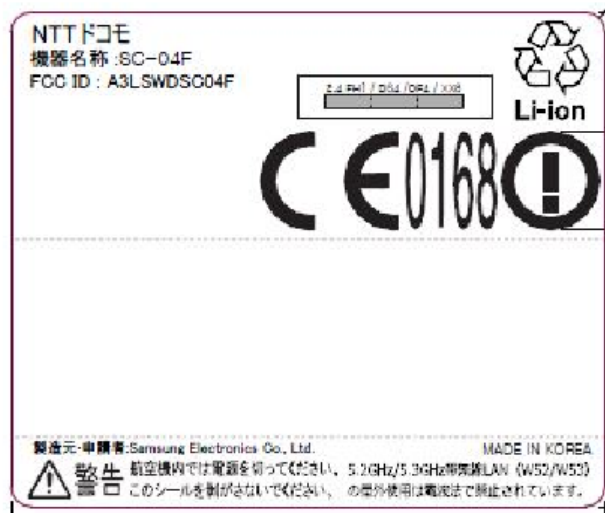

**Label and Location**

Model: SC-04F  
FCC ID: A3LSWDSC04F

**Label:**

**Location:**

Label is placed inside of the battery compartment.