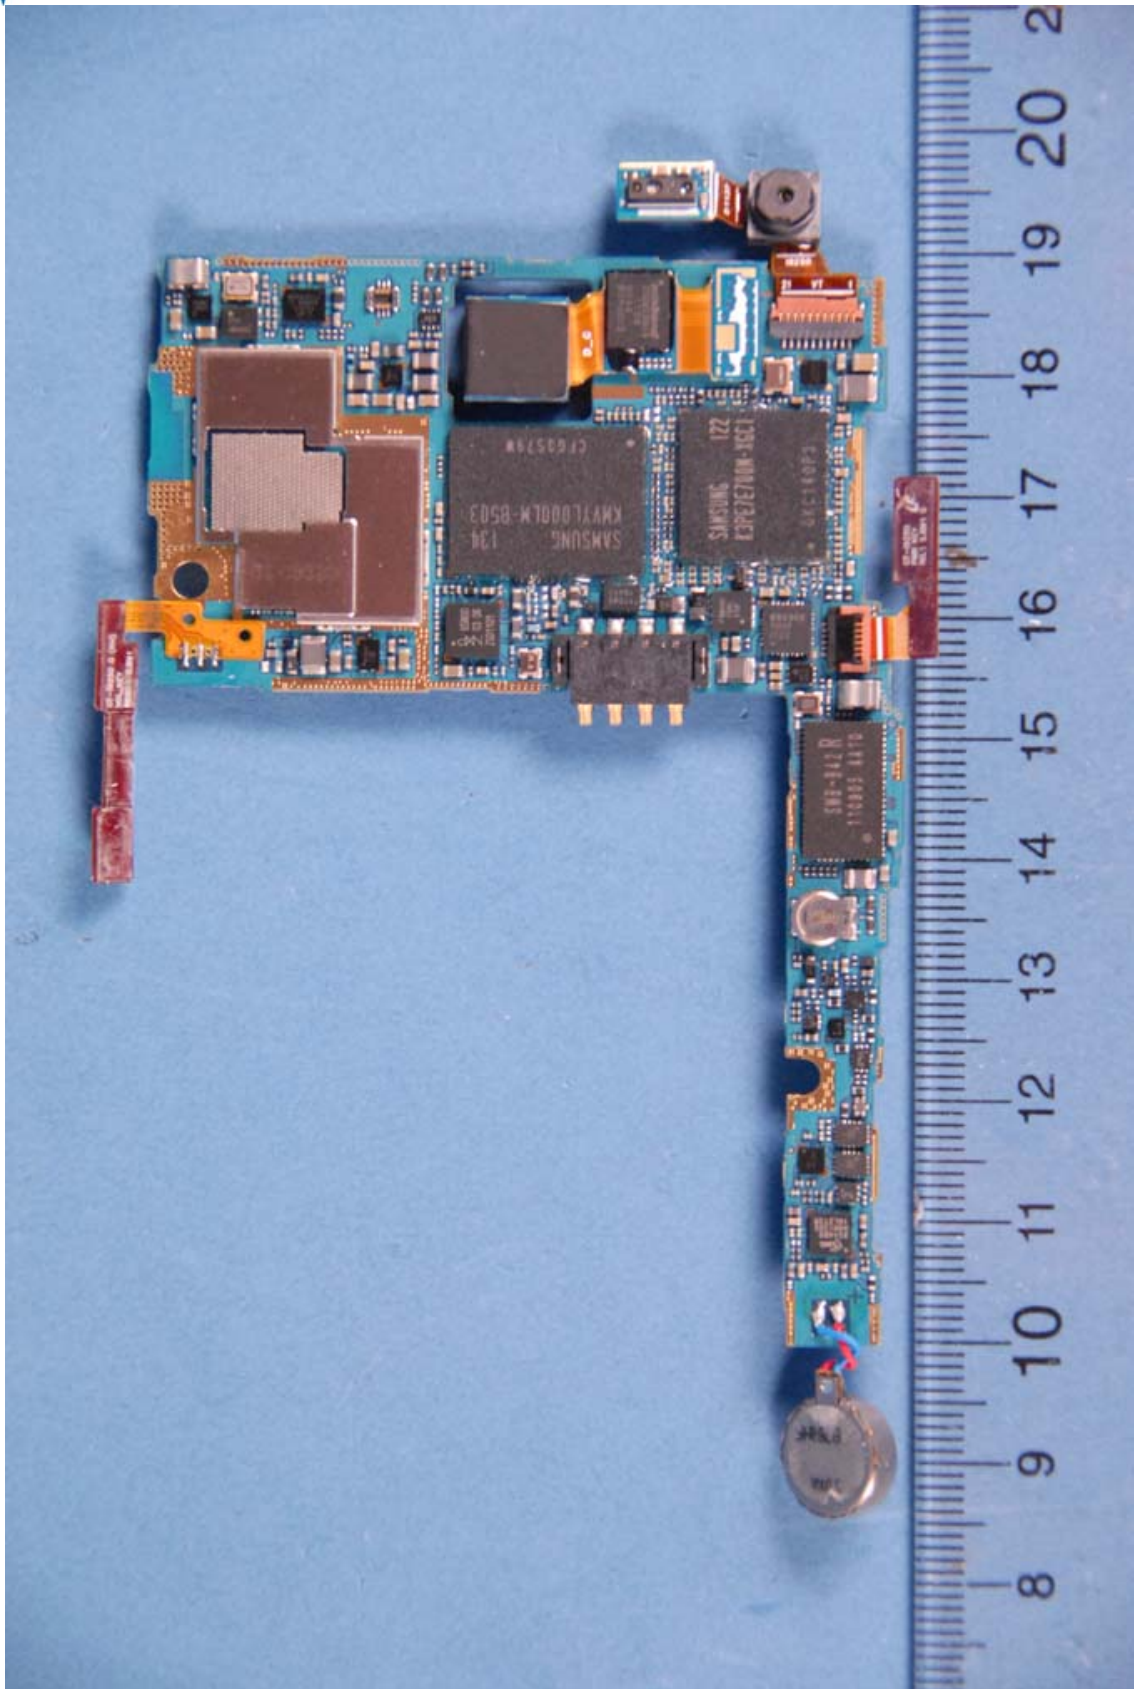

INTERNAL PHOTOGRAPHS

	Samsung Electronics Co., Ltd. FCC ID: A3LSWDSC04D	Model: SC-04D
Internal Photos	EUT Type: Portable Handset	Page 1 of 8

	Samsung Electronics Co., Ltd. FCC ID: A3LSWDSC04D	Model: SC-04D
Internal Photos	EUT Type: Portable Handset	Page 2 of 8

	Samsung Electronics Co., Ltd. FCC ID: A3LSWDC04D	Model: SC-04D
Internal Photos	EUT Type: Portable Handset	Page 3 of 8

	Samsung Electronics Co., Ltd. FCC ID: A3LSWDC04D	Model: SC-04D
Internal Photos	EUT Type: Portable Handset	Page 4 of 8

	Samsung Electronics Co., Ltd. FCC ID: A3LSWDC04D	Model: SC-04D
Internal Photos	EUT Type: Portable Handset	Page 6 of 8

	Samsung Electronics Co., Ltd. FCC ID: A3LSWDSC04D	Model: SC-04D
Internal Photos	EUT Type: Portable Handset	Page 7 of 8

	Samsung Electronics Co., Ltd. FCC ID: A3LSWDSC04D	Model: SC-04D
Internal Photos	EUT Type: Portable Handset	Page 8 of 8