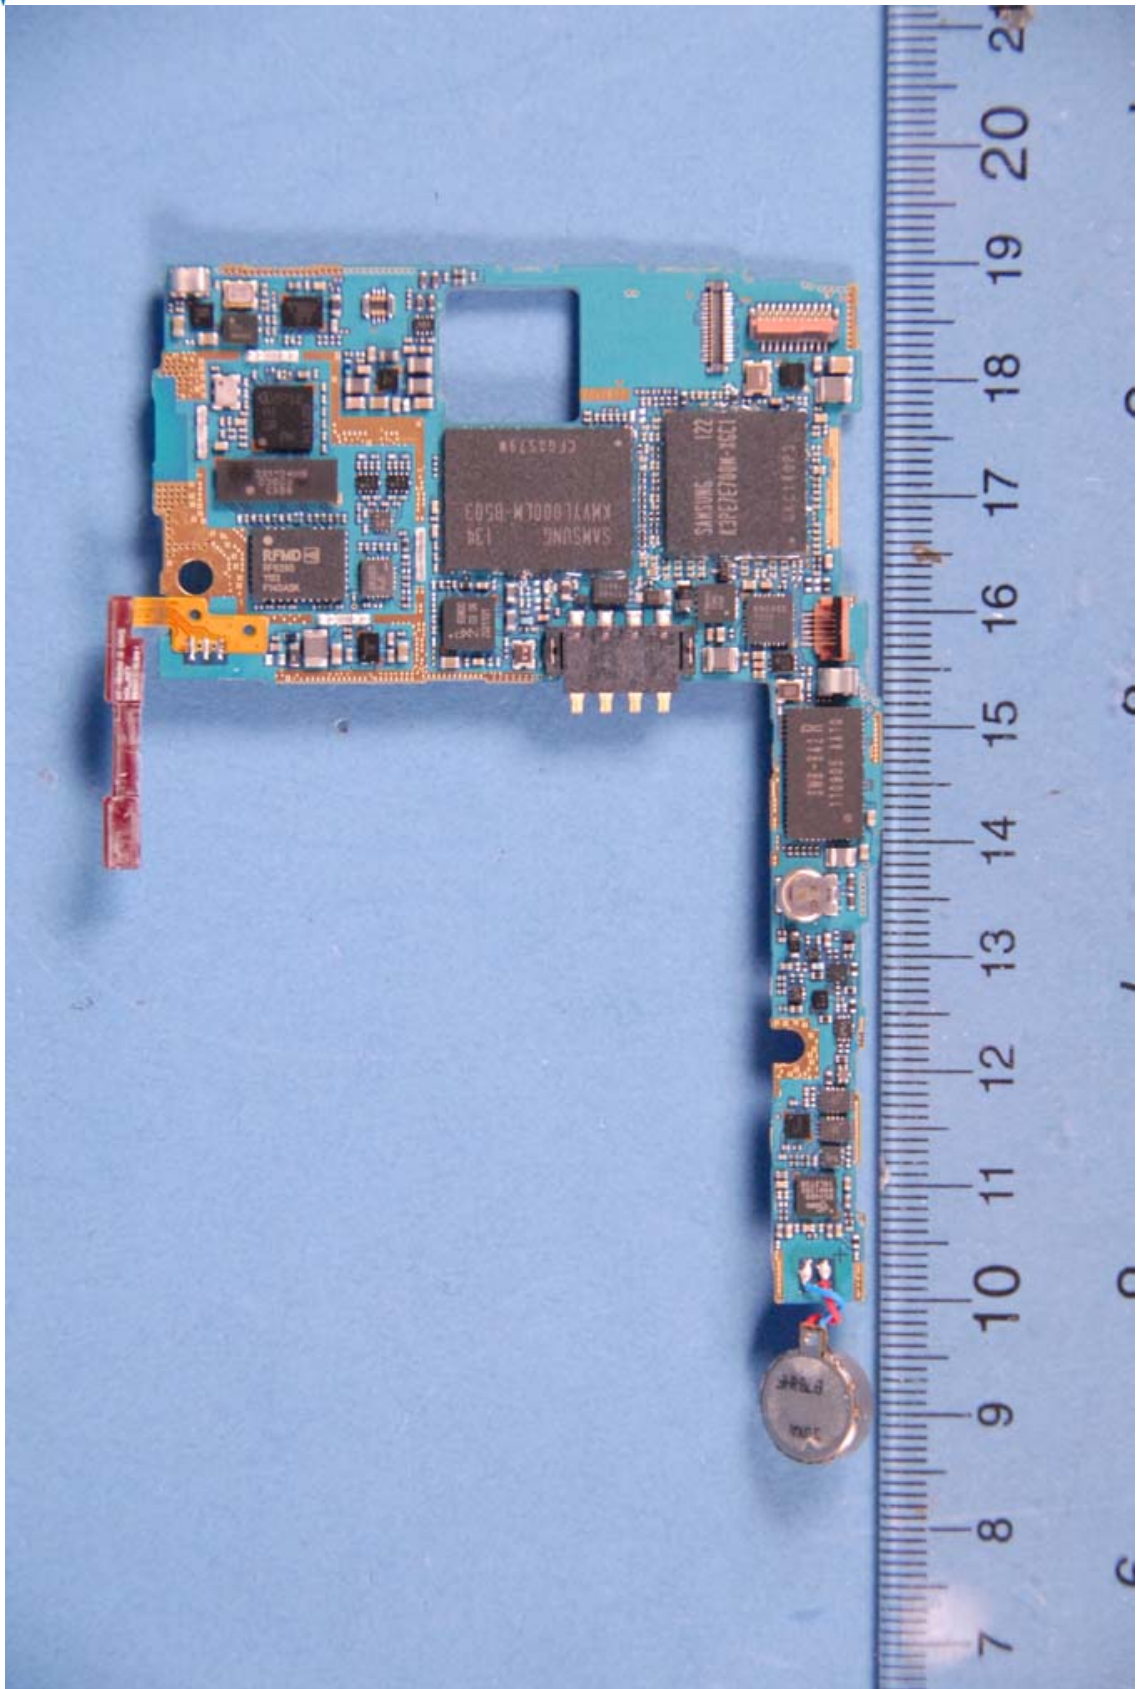

INTERNAL PHOTOGRAPHS

	Samsung Electronics Co., Ltd. FCC ID: A3LSWDSC04D	Model: SC-04D
Internal Photos	EUT Type: Portable Handset	Page 1 of 8

	Samsung Electronics Co., Ltd. FCC ID: A3LSWDSC04D	Model: SC-04D
Internal Photos	EUT Type: Portable Handset	Page 2 of 8

	Samsung Electronics Co., Ltd. FCC ID: A3LSWDC04D	Model: SC-04D
Internal Photos	EUT Type: Portable Handset	Page 3 of 8

	Samsung Electronics Co., Ltd. FCC ID: A3LSWDC04D	Model: SC-04D
Internal Photos	EUT Type: Portable Handset	Page 4 of 8

	Samsung Electronics Co., Ltd. FCC ID: A3LSWDC04D	Model: SC-04D
Internal Photos	EUT Type: Portable Handset	Page 6 of 8

	Samsung Electronics Co., Ltd. FCC ID: A3LSWDSC04D	Model: SC-04D
Internal Photos	EUT Type: Portable Handset	Page 7 of 8

	Samsung Electronics Co., Ltd. FCC ID: A3LSWDSC04D	Model: SC-04D
Internal Photos	EUT Type: Portable Handset	Page 8 of 8