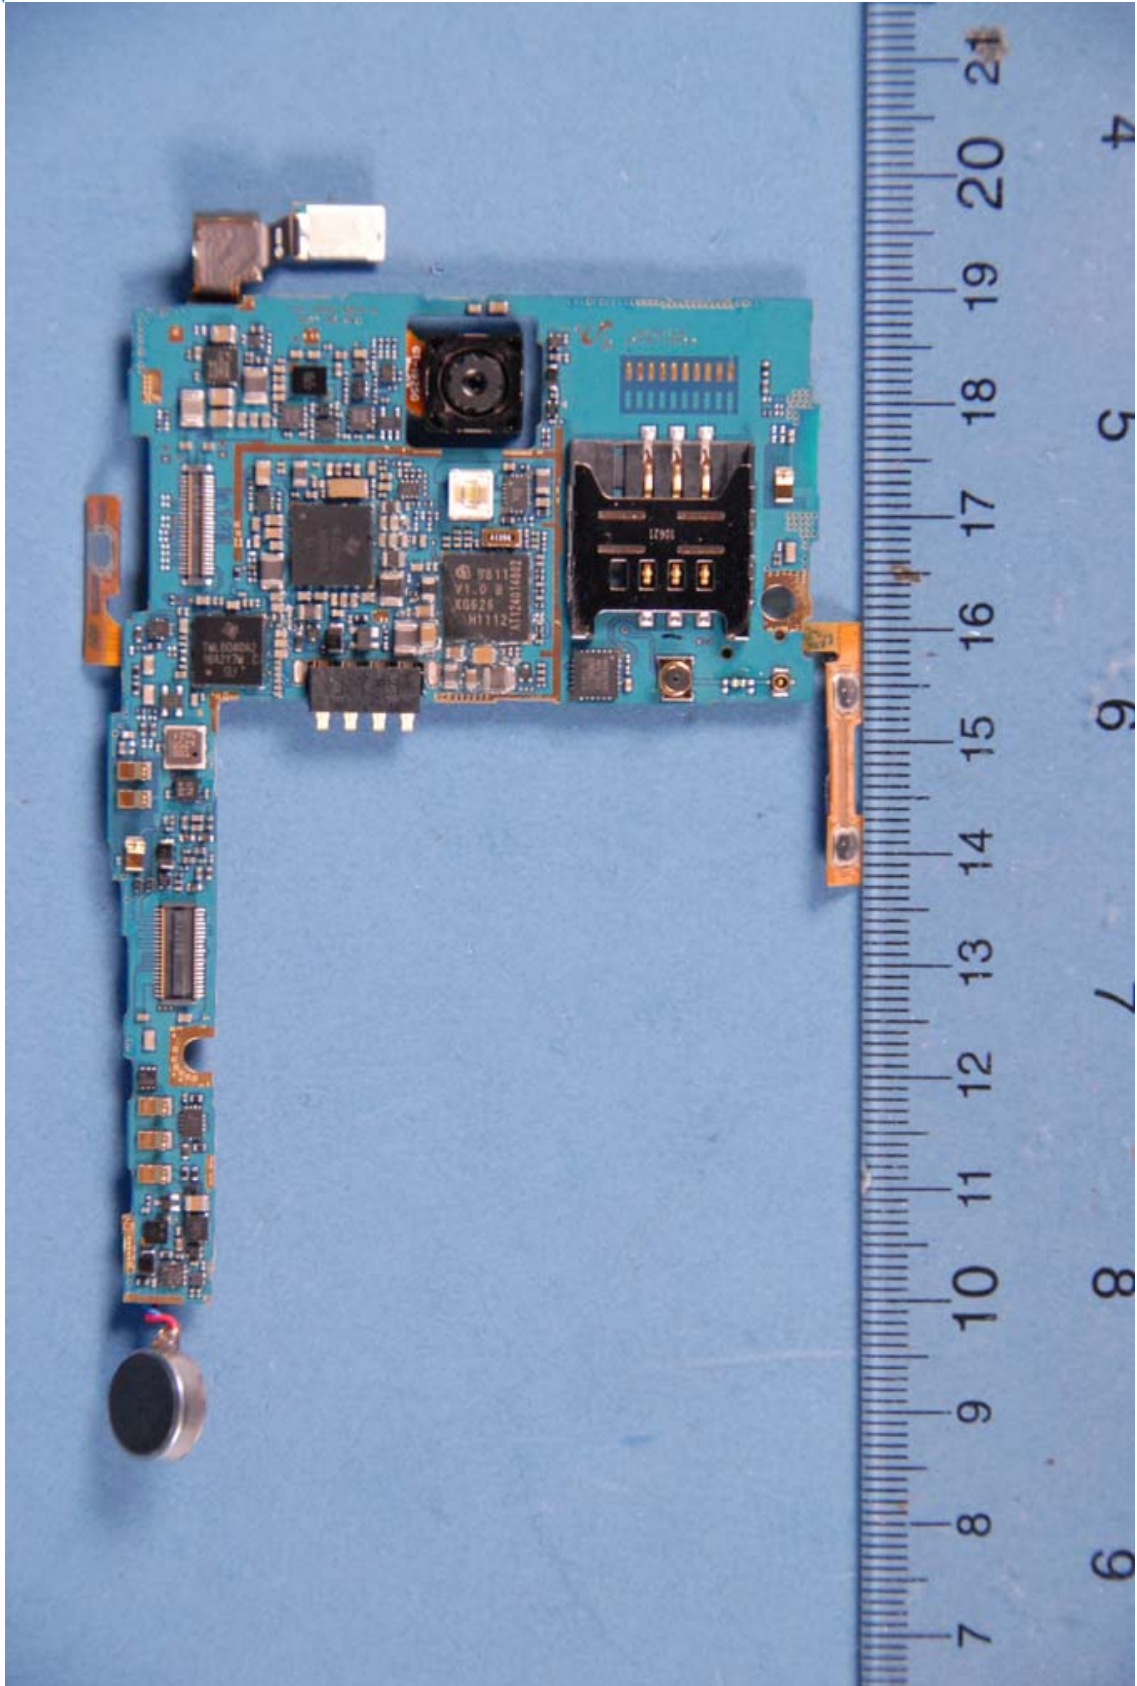

INTERNAL PHOTOGRAPHS

	Samsung Electronics Co., Ltd. FCC ID: A3LSWDSC04D	Model: SC-04D
Internal Photos	EUT Type: Portable Handset	Page 1 of 8

	Samsung Electronics Co., Ltd. FCC ID: A3LSWDSC04D	Model: SC-04D
Internal Photos	EUT Type: Portable Handset	Page 2 of 8

	Samsung Electronics Co., Ltd. FCC ID: A3LSWDC04D	Model: SC-04D
Internal Photos	EUT Type: Portable Handset	Page 3 of 8

	Samsung Electronics Co., Ltd. FCC ID: A3LSWDC04D	Model: SC-04D
Internal Photos	EUT Type: Portable Handset	Page 4 of 8

	Samsung Electronics Co., Ltd. FCC ID: A3LSWDC04D	Model: SC-04D
Internal Photos	EUT Type: Portable Handset	Page 6 of 8

	Samsung Electronics Co., Ltd. FCC ID: A3LSWDSC04D	Model: SC-04D
Internal Photos	EUT Type: Portable Handset	Page 7 of 8

	Samsung Electronics Co., Ltd. FCC ID: A3LSWDSC04D	Model: SC-04D
Internal Photos	EUT Type: Portable Handset	Page 8 of 8