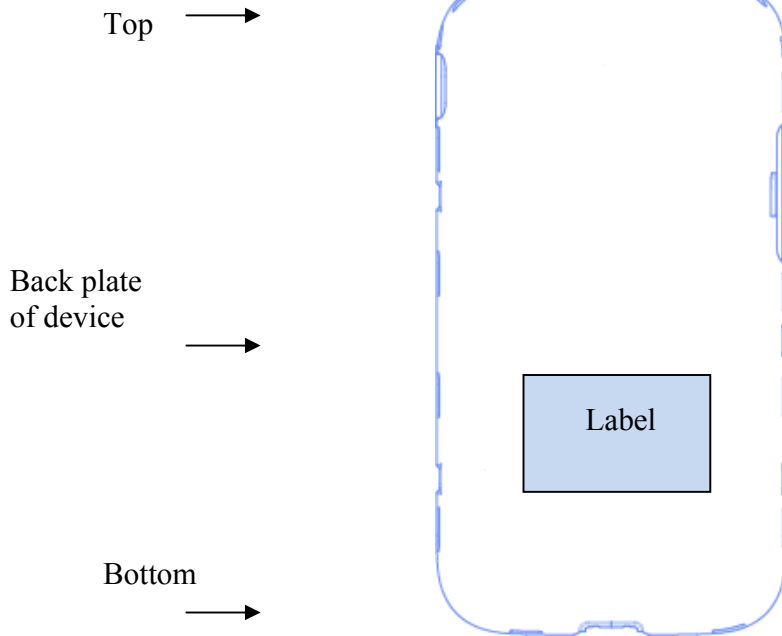

Label and Location

Samsung Phone Model: SC-03E
FCC ID: A3LSWDSC03E

Label:

Location:

Label is placed inside of the battery compartment.