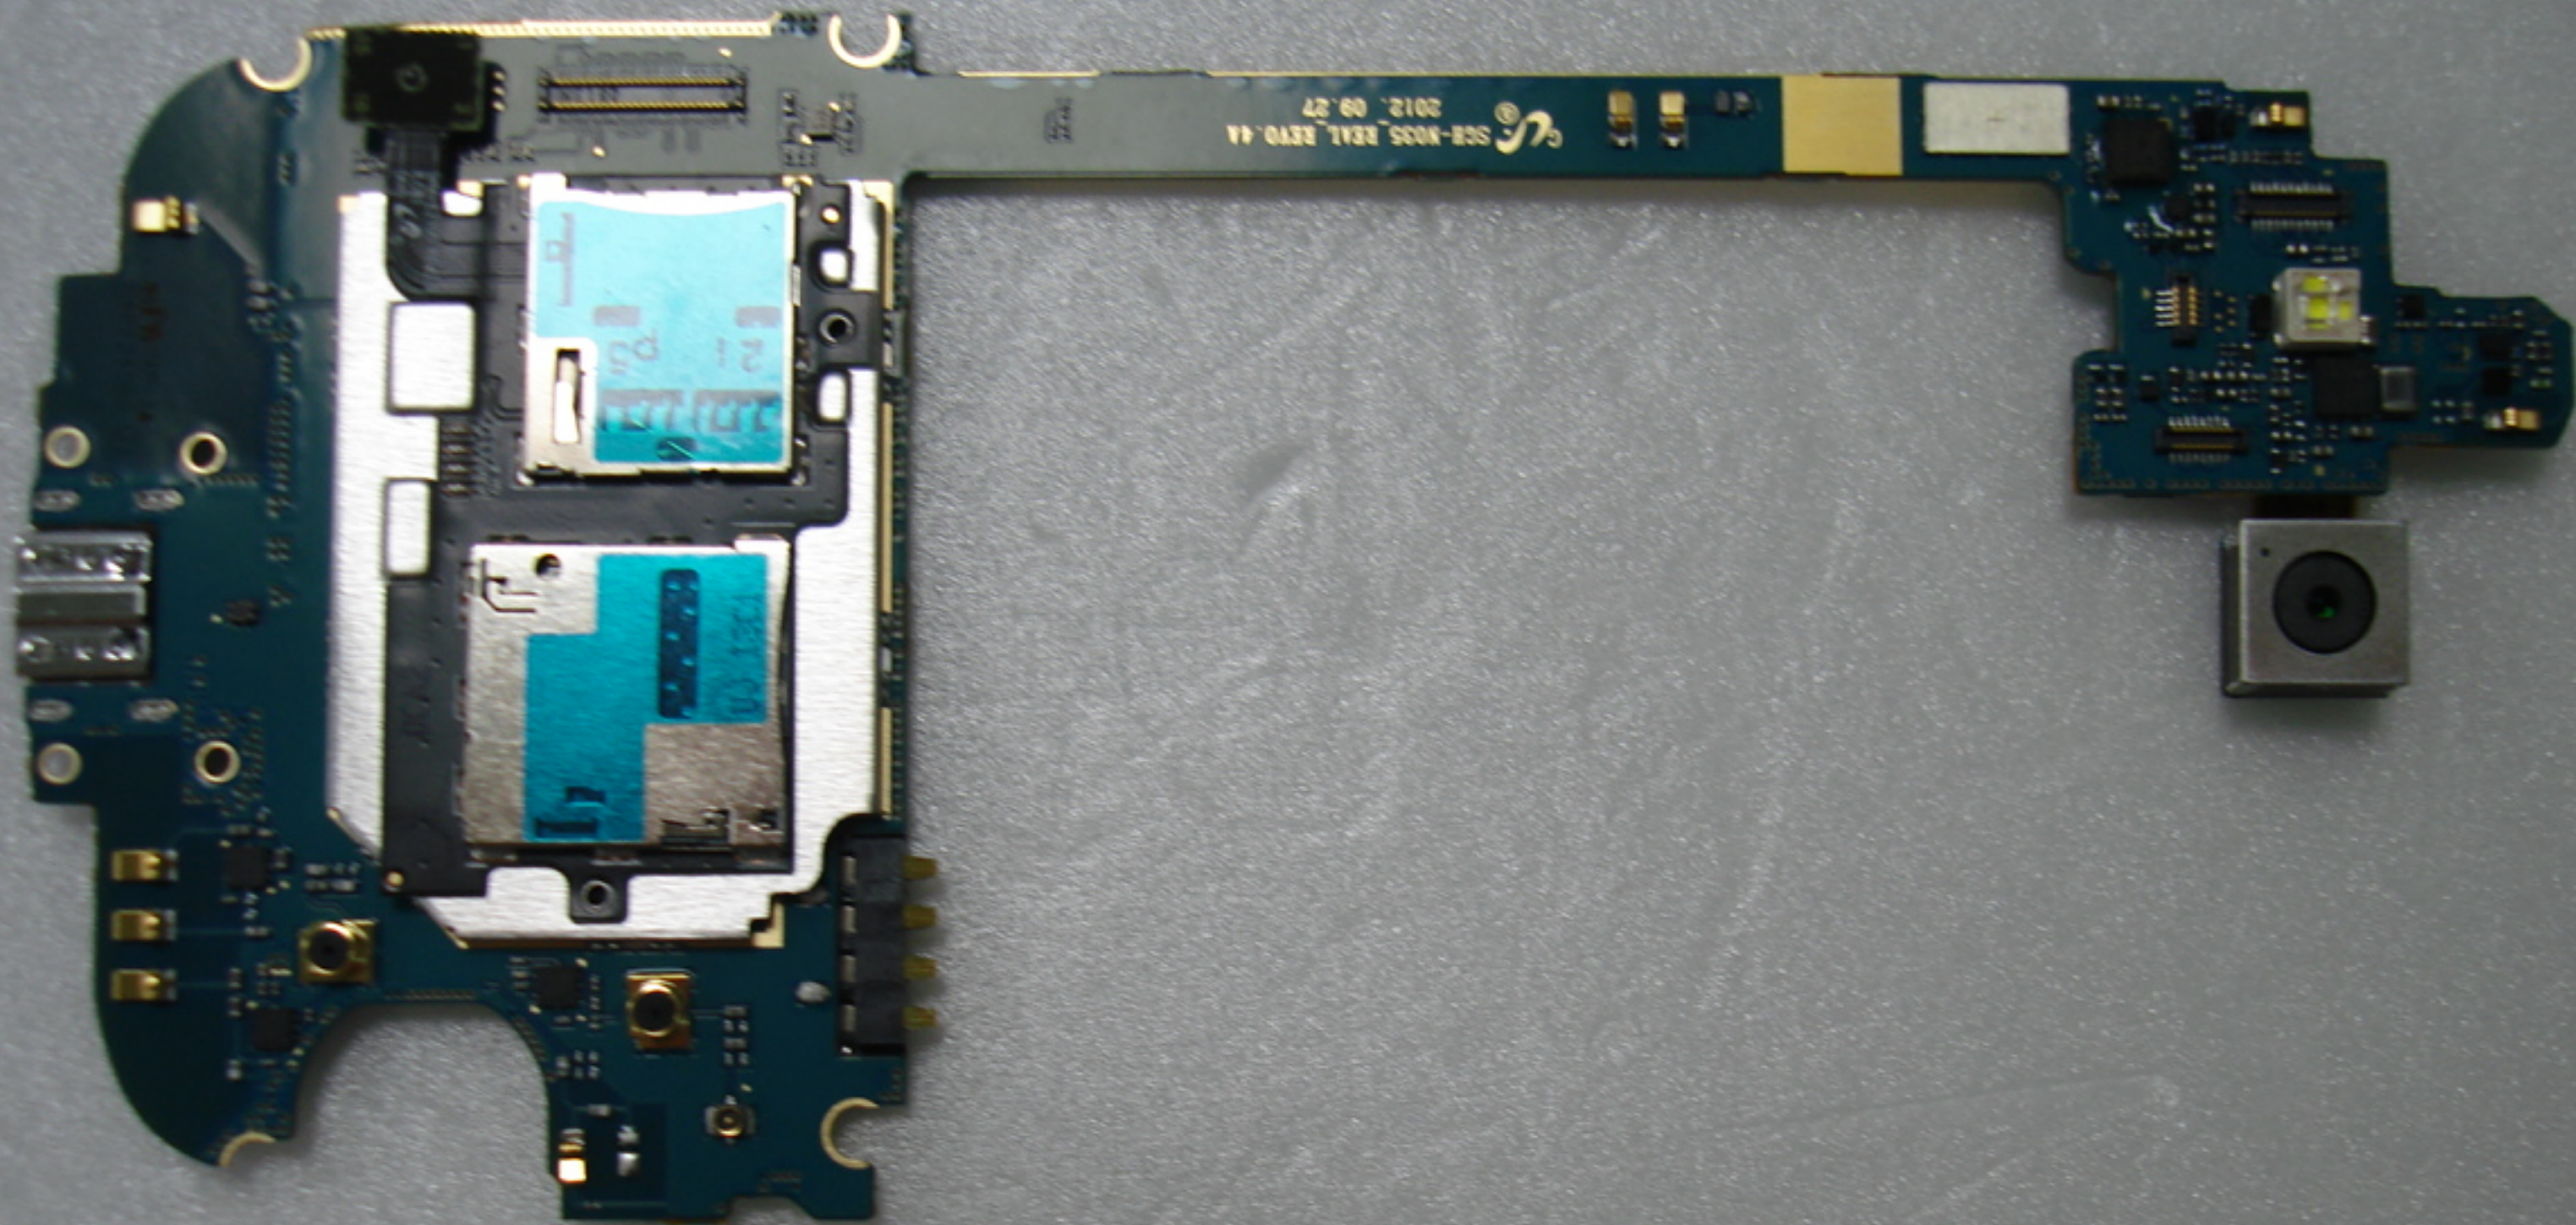

GN035
MG<41-1

9300 RCV+LED PBA U DS HFR R2.0 C24

N035

SCH-N035 REAL_REV0.4A
2012. 09.27

SIM card
21 p5

94-C105 REV0.3
KCP
(04)

SGH-N036 REAL REV0.4A
2012.09.27

5 6 7 8 9 10 11 12 13 14 15 16 17 18

SGR-N036_REAL_REV0.4A
2012.09.27

N035

300-RGV+LED_PBA_U DS_HFR_R2.0_C24

20

SGH-N035

8

9

10