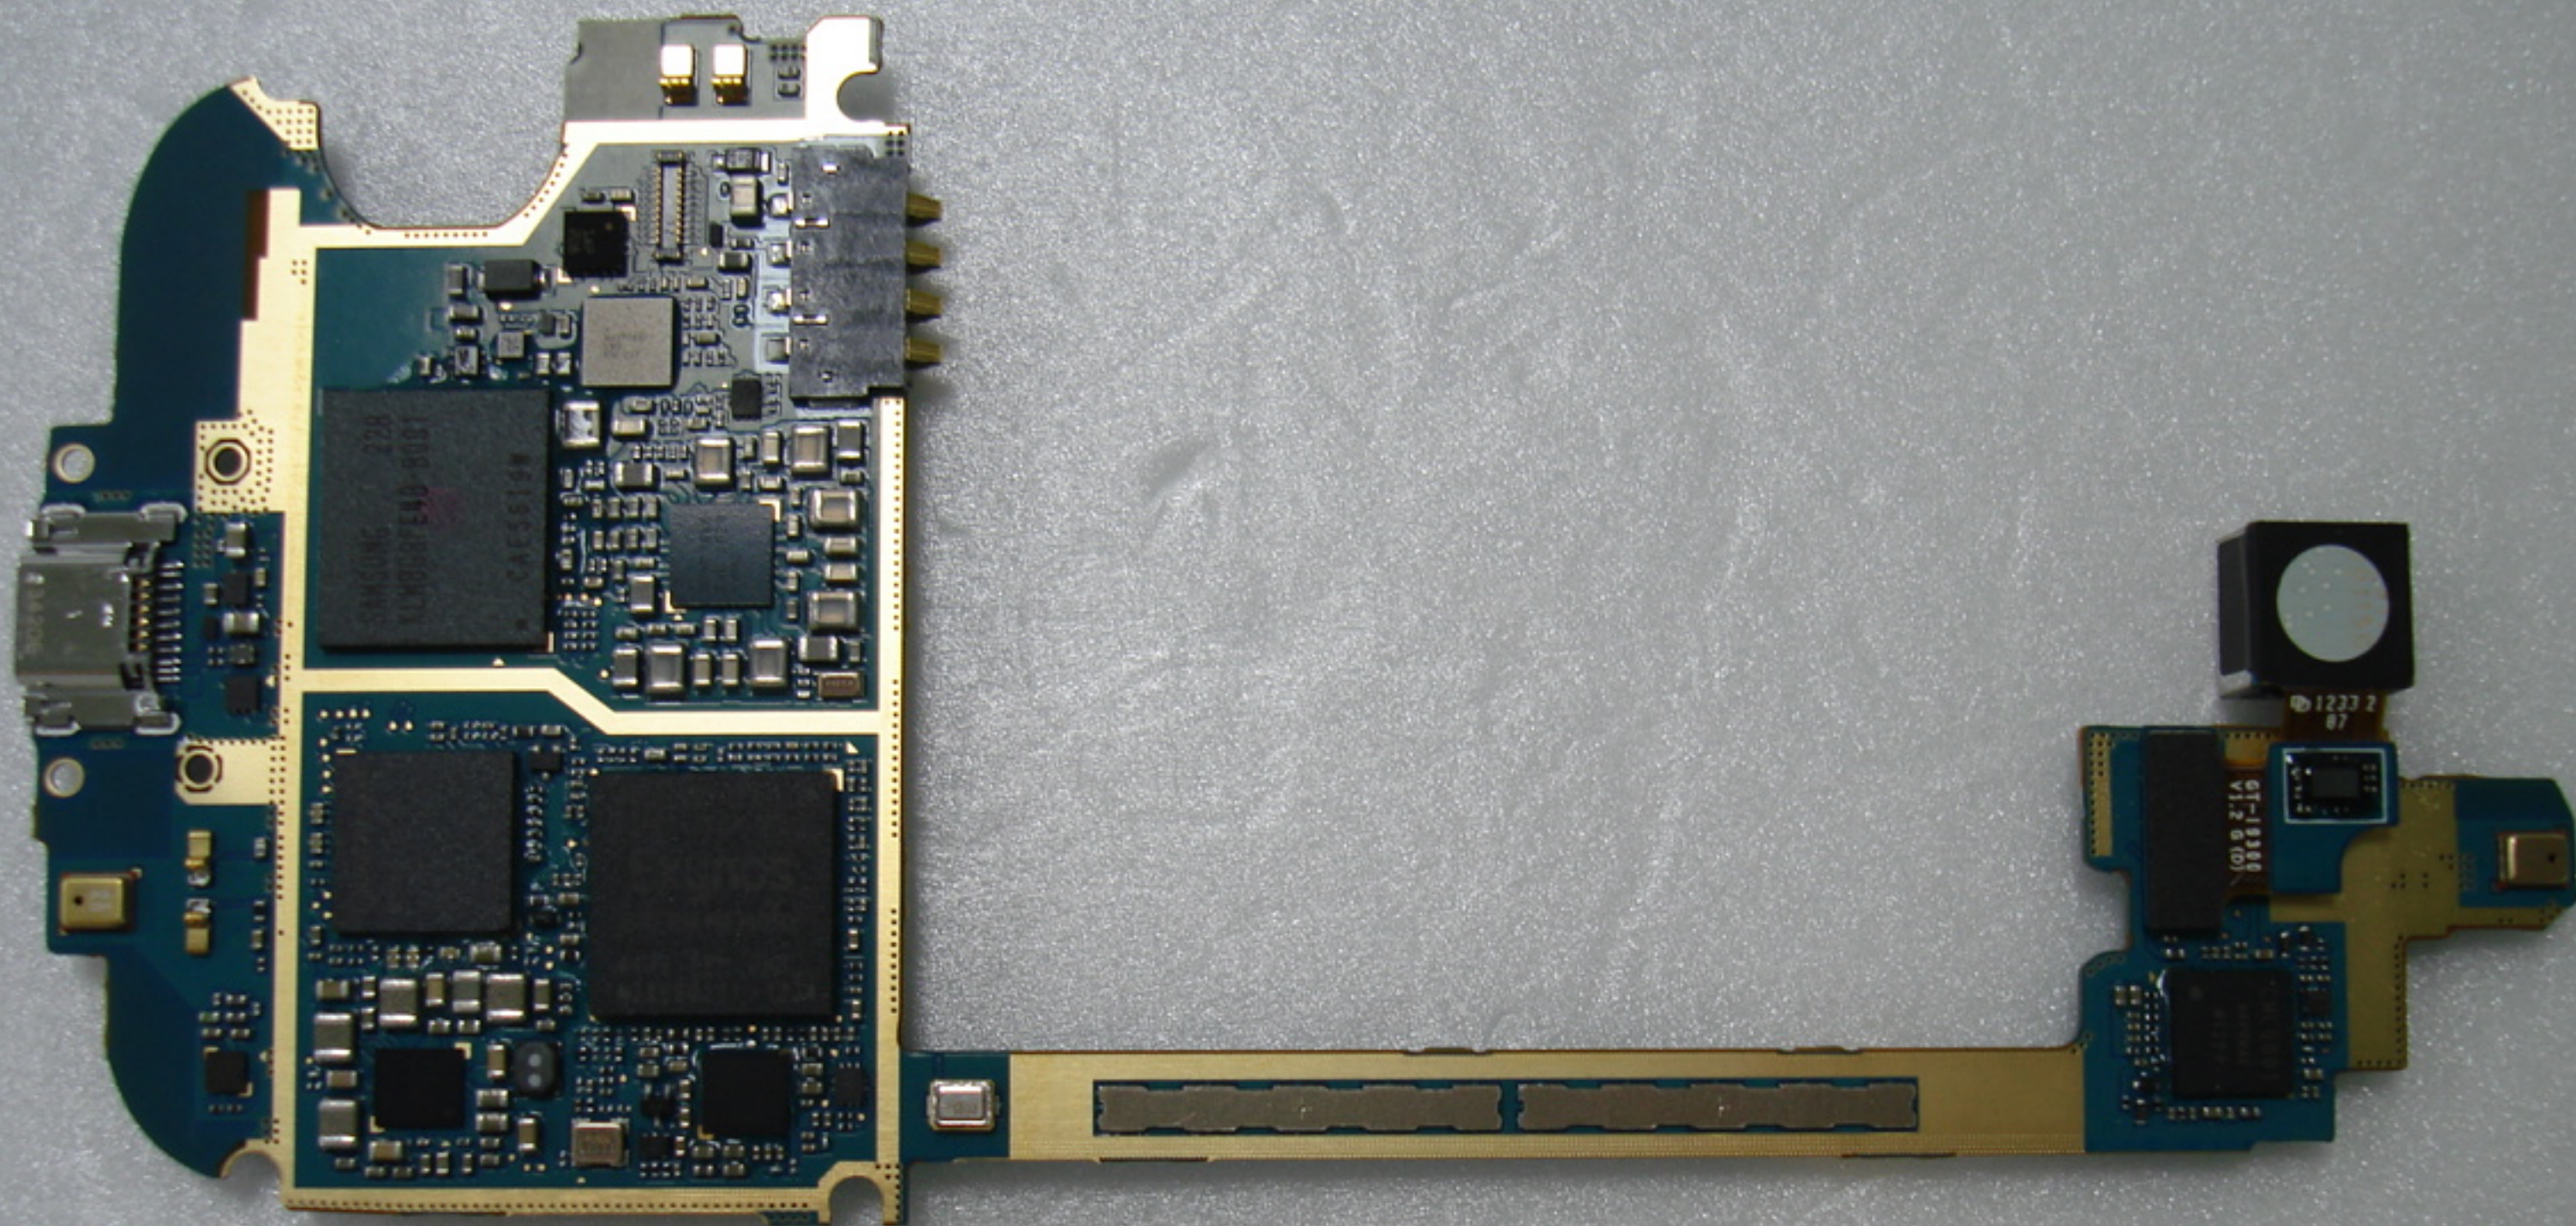

GN035
MG<41-1

9300 RCV+LED PBA U DS HFR R2.0 C24

N035

SCH-N035 REAL_REV0.4A
2012. 09.27

SIM card
21 p5

94-C105 REV0.3
KCP
(04)

SGH-N036 REAL REV0.4A
2012.09.27

5 6 7 8 9 10 11 12 13 14 15 16 17 18

SGR-N036_REAL_REV0.4A
2012.09.27

N035

300-RGV+LED_PBA_U DS_HFR_R2.0_C24

20

SGH-N035

8

9

10