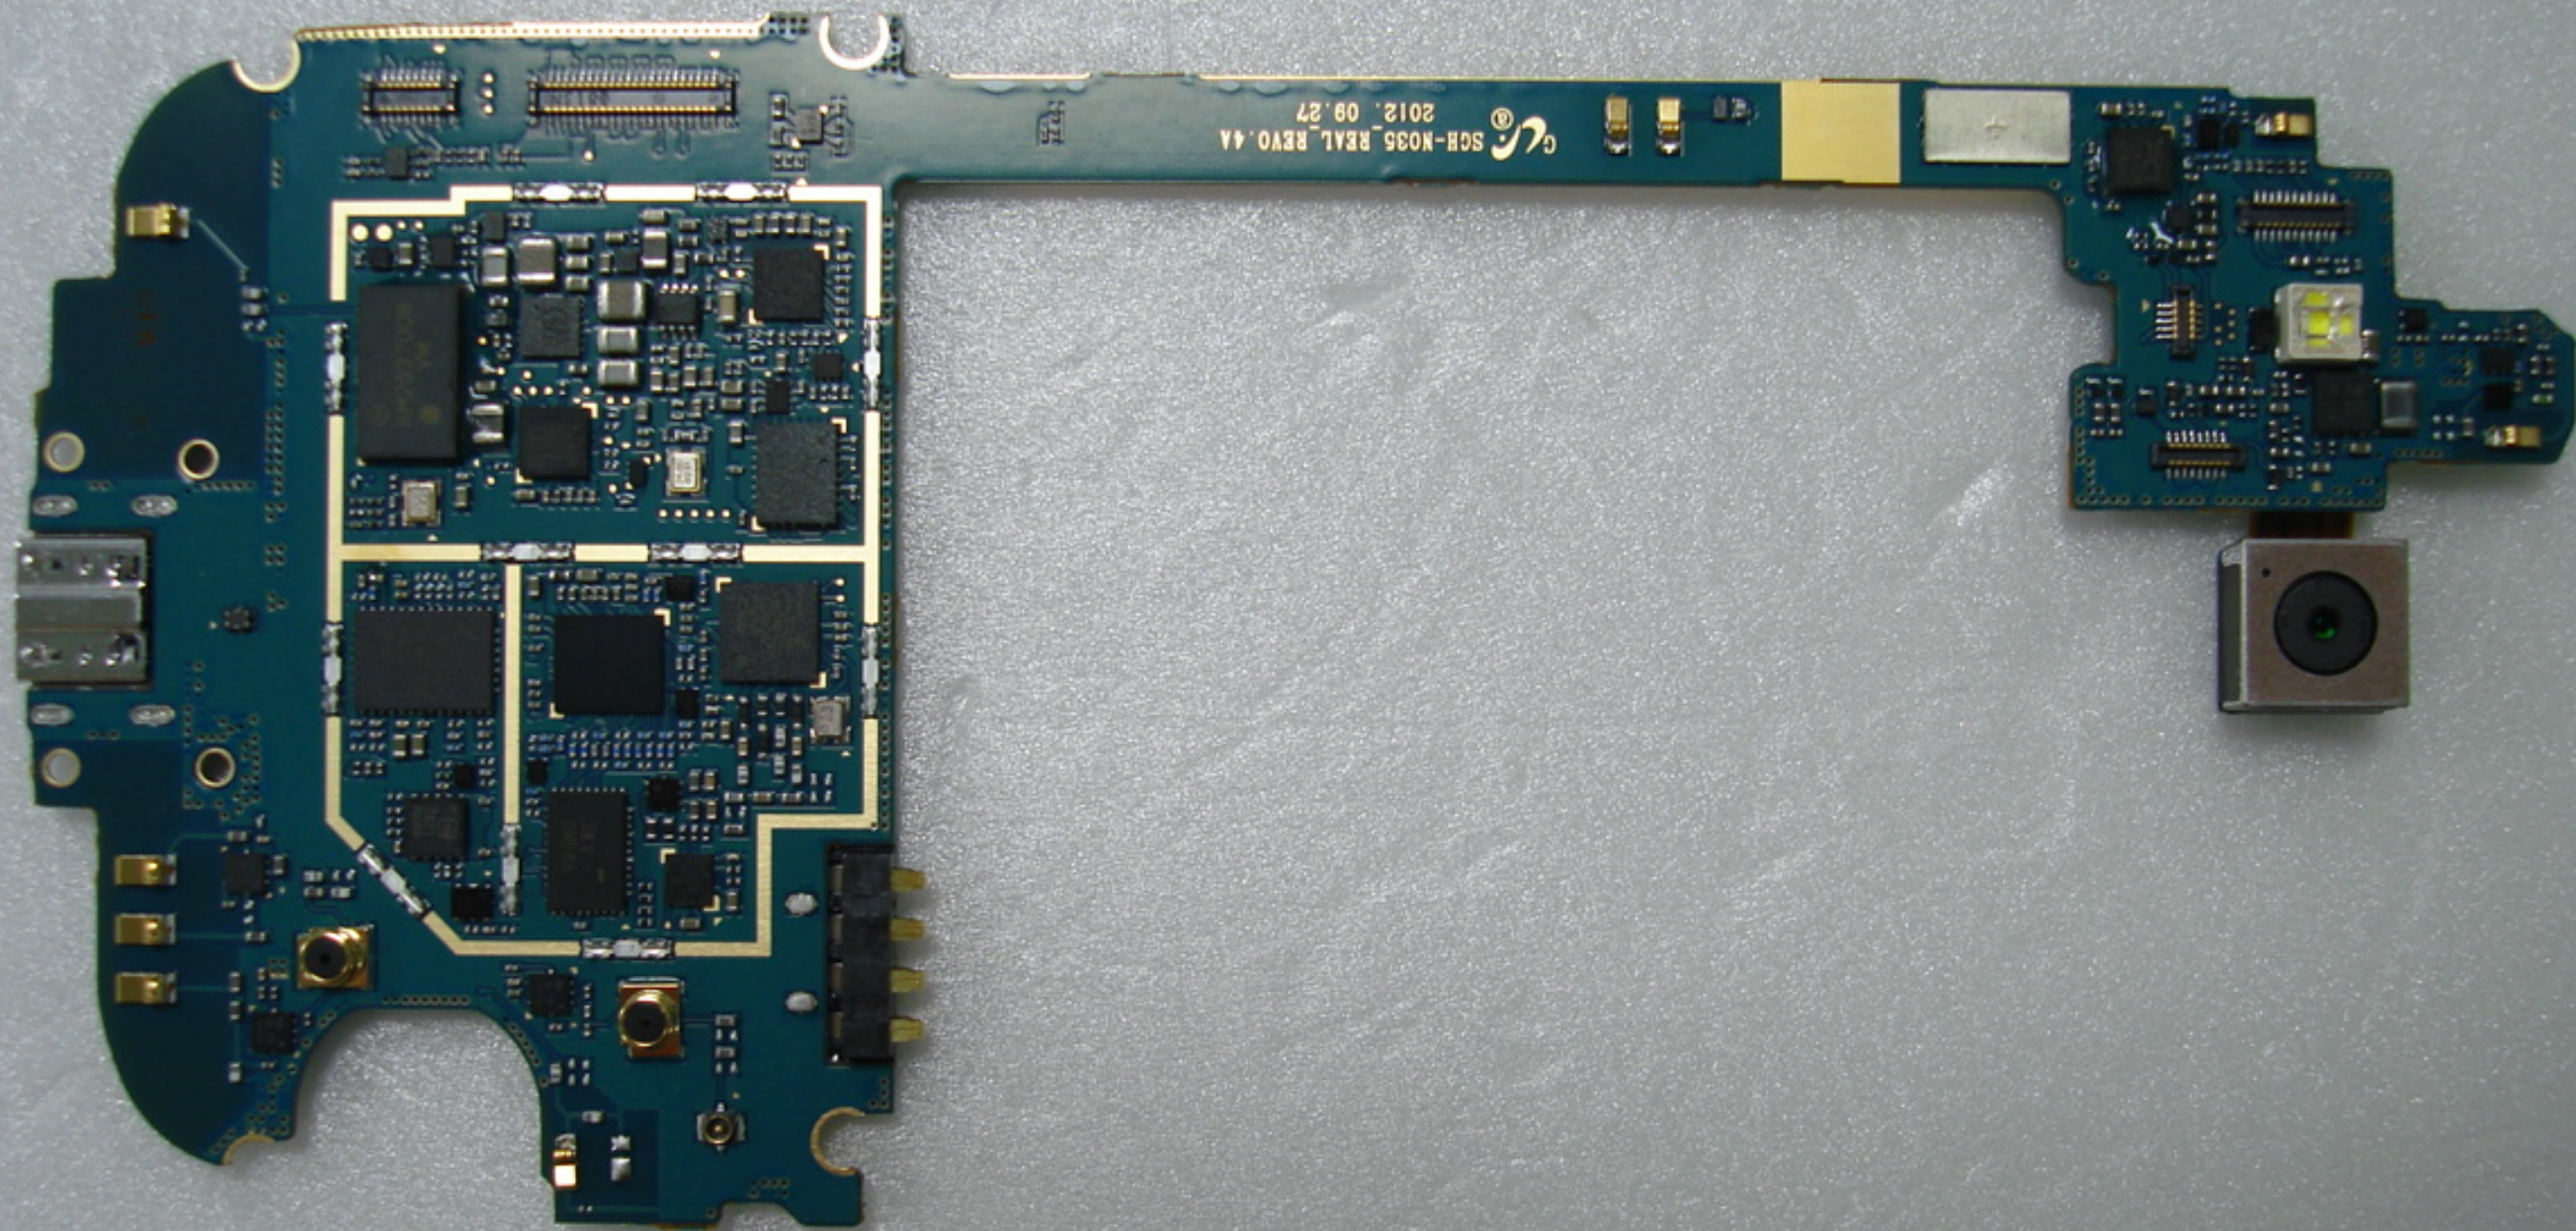

GN035
MG<41-1

9300 RCV+LED PBA U DS HFR R2.0 C24

N035

SCH-N035 REAL_REV0.4A
2012. 09.27

SIM card
21 p5

94-C105 REV0.3
KCP
(04)

SGH-N036 REAL REV0.4A
2012.09.27

5 6 7 8 9 10 11 12 13 14 15 16 17 18

SGR-N036_REAL_REV0.4A
2012.09.27

N035

300-RGV+LED_PBA_U DS_HFR_R2.0_C24

20

SGH-N035

8

9

10