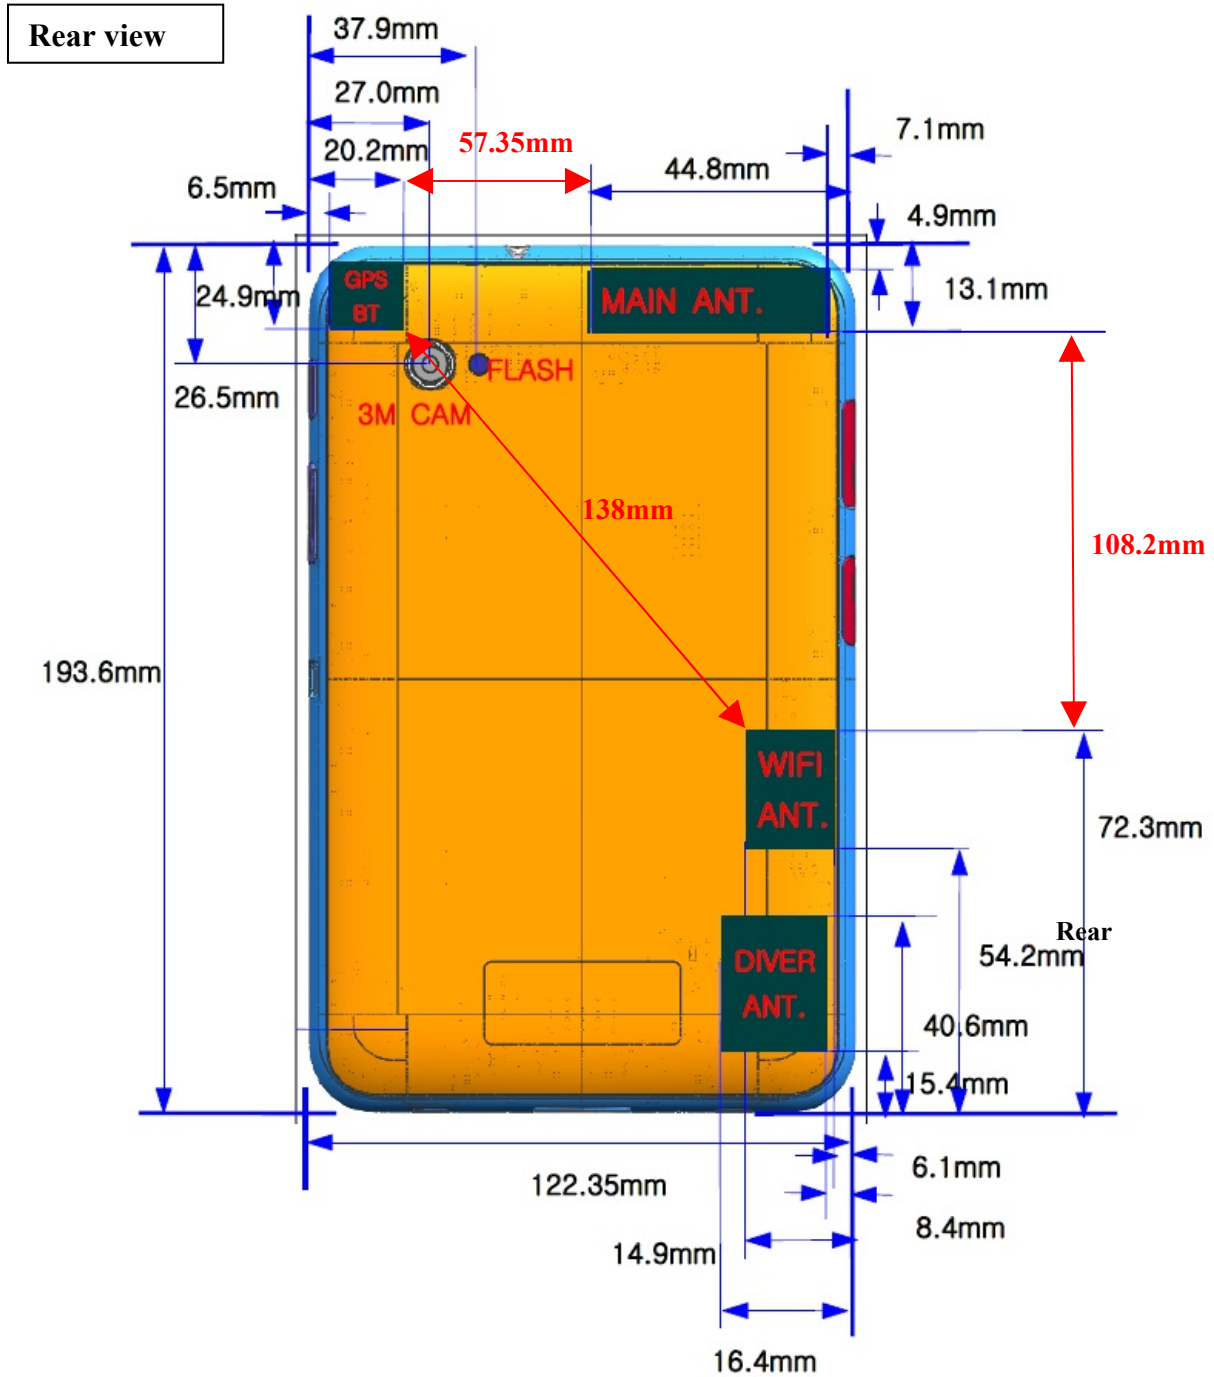

## **APPENDIX 4: Photographs of test setup**

### **1. Photographs of EUT**

**Top edge**

**Left edge**

**Front**

**Right edge**

**Bottom edge**

**Rear**

2. Antenna position & Sensor position

Unit : mm

**Antenna to antenna distance**

- \*WWAN (TX) to WLAN (TX): 108.2mm
- \*WWAN (TX) to BT (TX): 57.35mm
- \*WLAN (TX) to BT (TX): 138mm

### 3. Photographs of setup

<Reference>Rear 10mm

Rear 7mm

Rear 0mm

Top 3mm

Top 0mm

Left edge 0mm

<Reference>Front 10mm