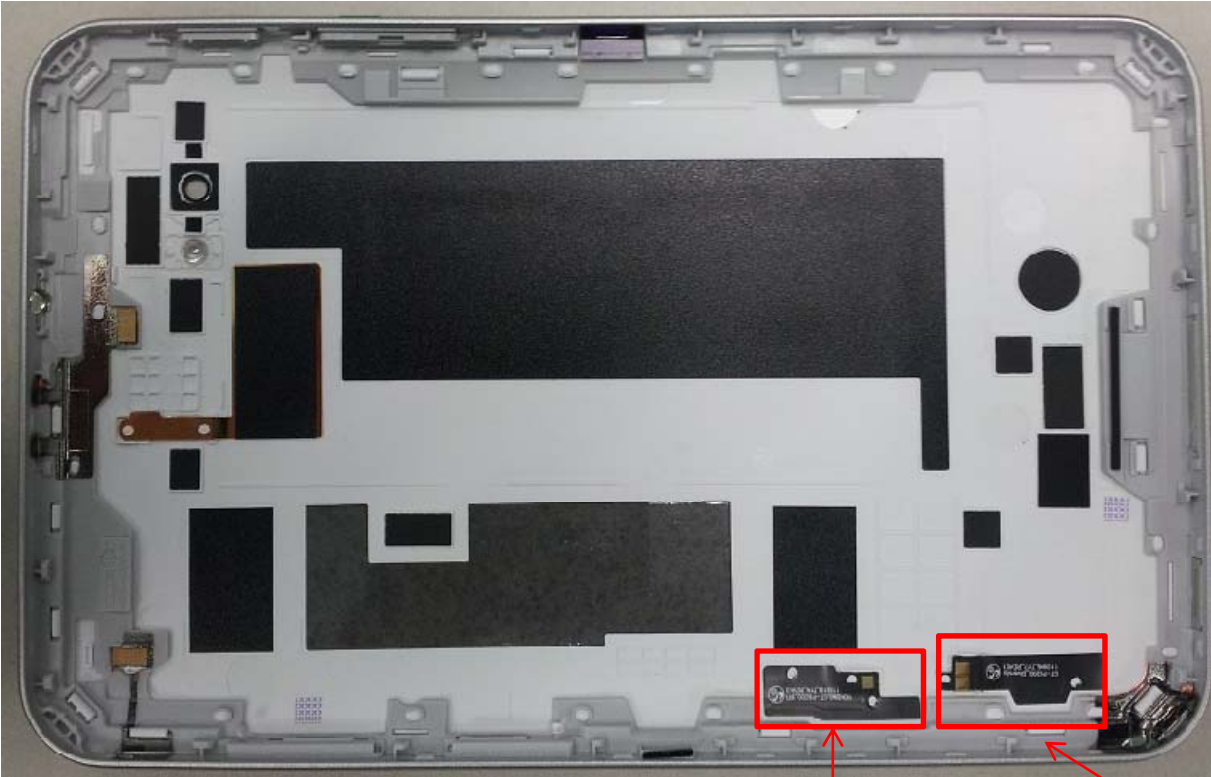

SC-02D REV0.0

WiFi Ant

Diversity Ant