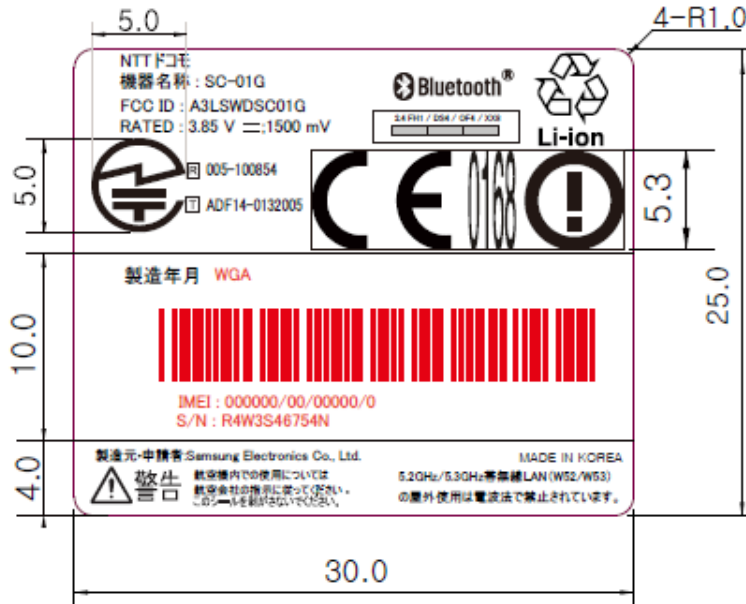

Label and Location

Model: SC-01G
FCC ID: A3LSWDSC01G

Label:

Location:

Phone: Label is placed inside of the battery compartment.