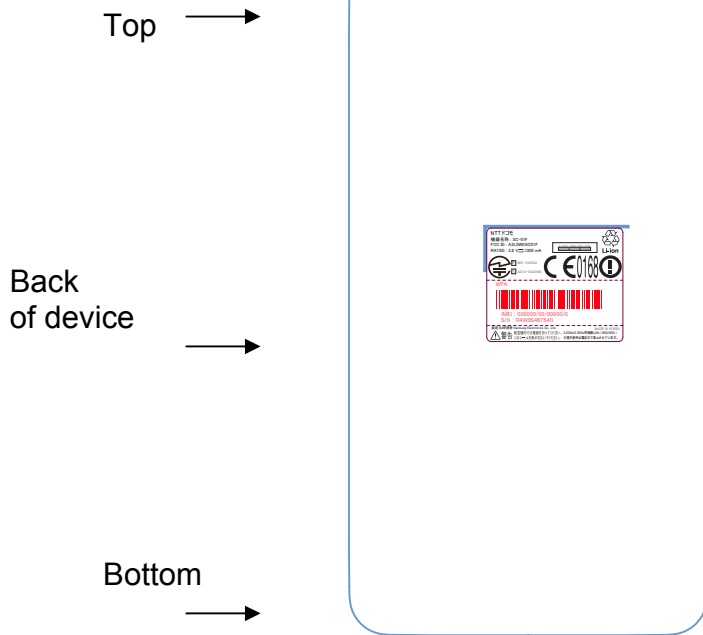

dLabel and Location

Model: SC-01F
FCC ID: A3LSWDSC01F

Label:

Location:

Label is placed inside of the battery compartment.