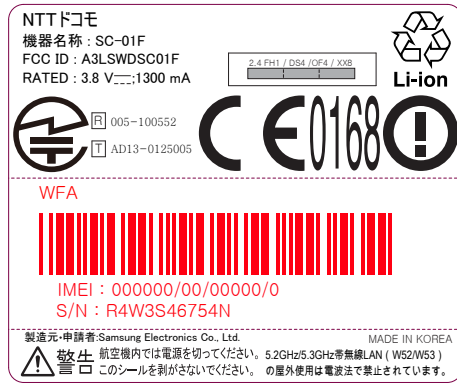

dLabel and Location

Model: SC-01F
FCC ID: A3LSWDSC01F

Label:

Location:

Label is placed inside of the battery compartment.