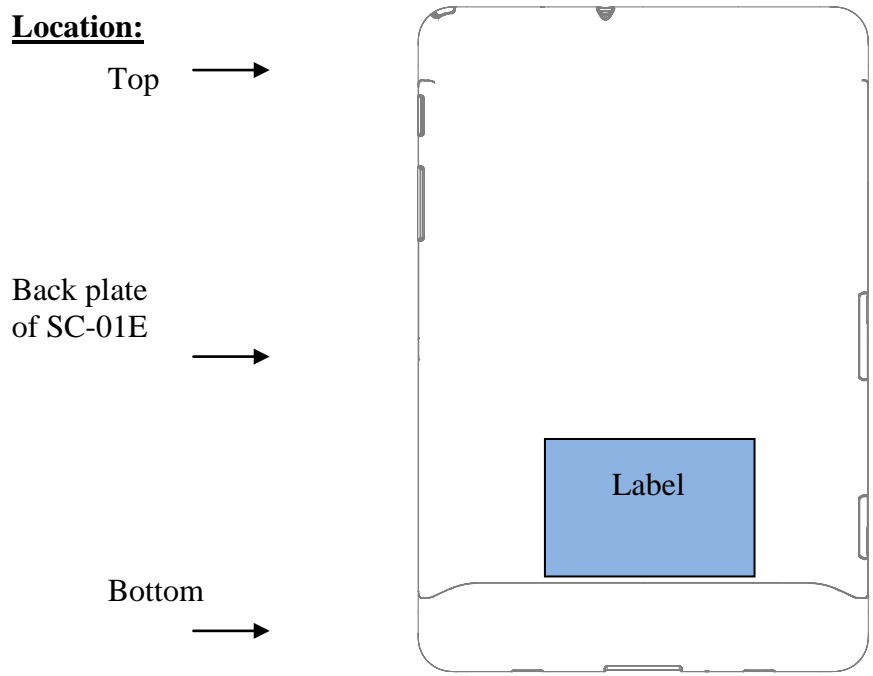

Label and Location

Samsung Tablet Model: SC-01E
FCC ID: A3LSWDSC01E

Label:

Location:

FCC ID is printed on the Rear of device.