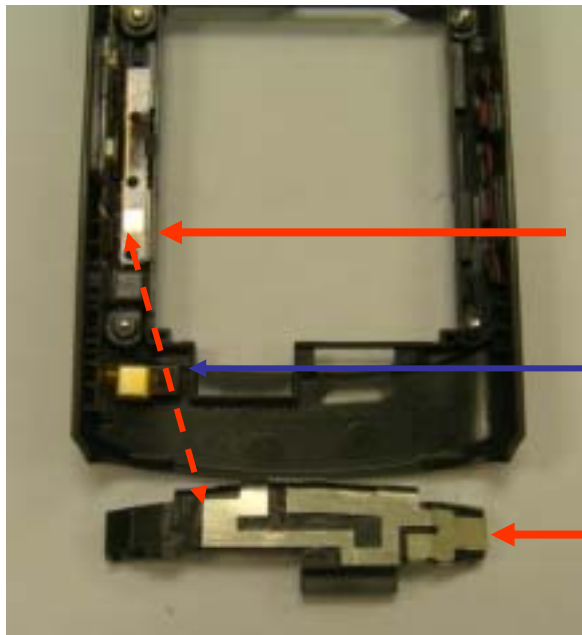

	Samsung Electronics, Co. Ltd. FCC ID: A3LSWDS8300	Model: S8300
Internal Photos	EUT Type: 850/1900 GSM/GPRS/EDGE Phone with Bluetooth	Page 13 of 14

	Samsung Electronics, Co. Ltd. FCC ID: A3LSWDS8300	Model: S8300
Internal Photos	EUT Type: 850/1900 GSM/GPRS/EDGE Phone with Bluetooth	Page 14 of 14

* Placement of each antenna in slide up

Main antenna

Bluetooth antenna

* Placement of each antenna in slide down

Main antenna

Bluetooth antenna

28mm

Main antenna