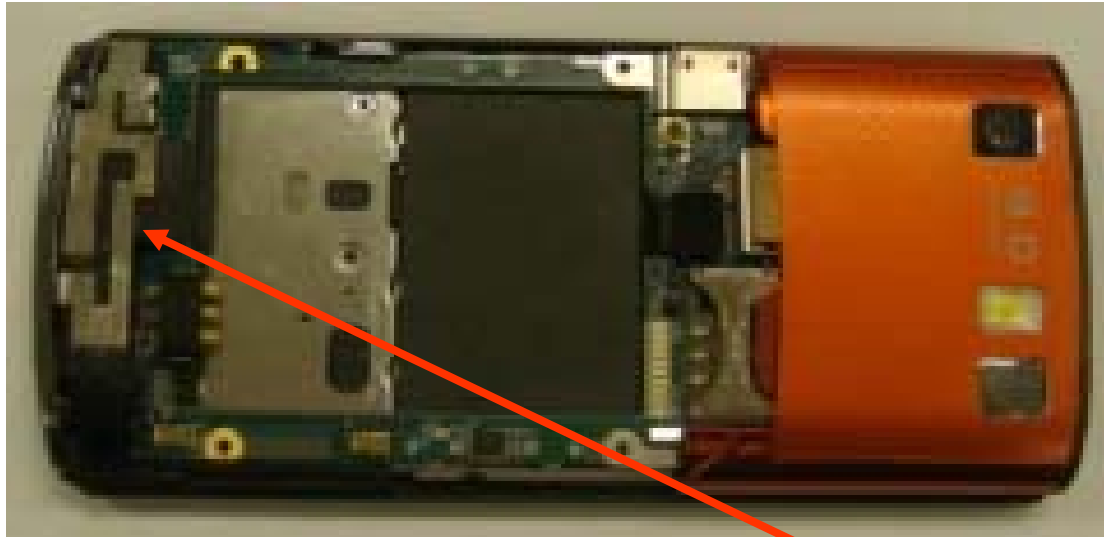

	Samsung Electronics, Co. Ltd. FCC ID: A3LSWDS8300	Model: S8300
Internal Photos	EUT Type: 850/1900 GSM/GPRS/EDGE Phone with Bluetooth	Page 11 of 14

	Samsung Electronics, Co. Ltd. FCC ID: A3LSWDS8300	Model: S8300
Internal Photos	EUT Type: 850/1900 GSM/GPRS/EDGE Phone with Bluetooth	Page 12 of 14

	Samsung Electronics, Co. Ltd. FCC ID: A3LSWDS8300	Model: S8300
Internal Photos	EUT Type: 850/1900 GSM/GPRS/EDGE Phone with Bluetooth	Page 13 of 14

	Samsung Electronics, Co. Ltd. FCC ID: A3LSWDS8300	Model: S8300
Internal Photos	EUT Type: 850/1900 GSM/GPRS/EDGE Phone with Bluetooth	Page 14 of 14

* Placement of each antenna in slide up

Main antenna

Bluetooth antenna

* Placement of each antenna in slide down

Main antenna

Bluetooth antenna

28mm

Main antenna