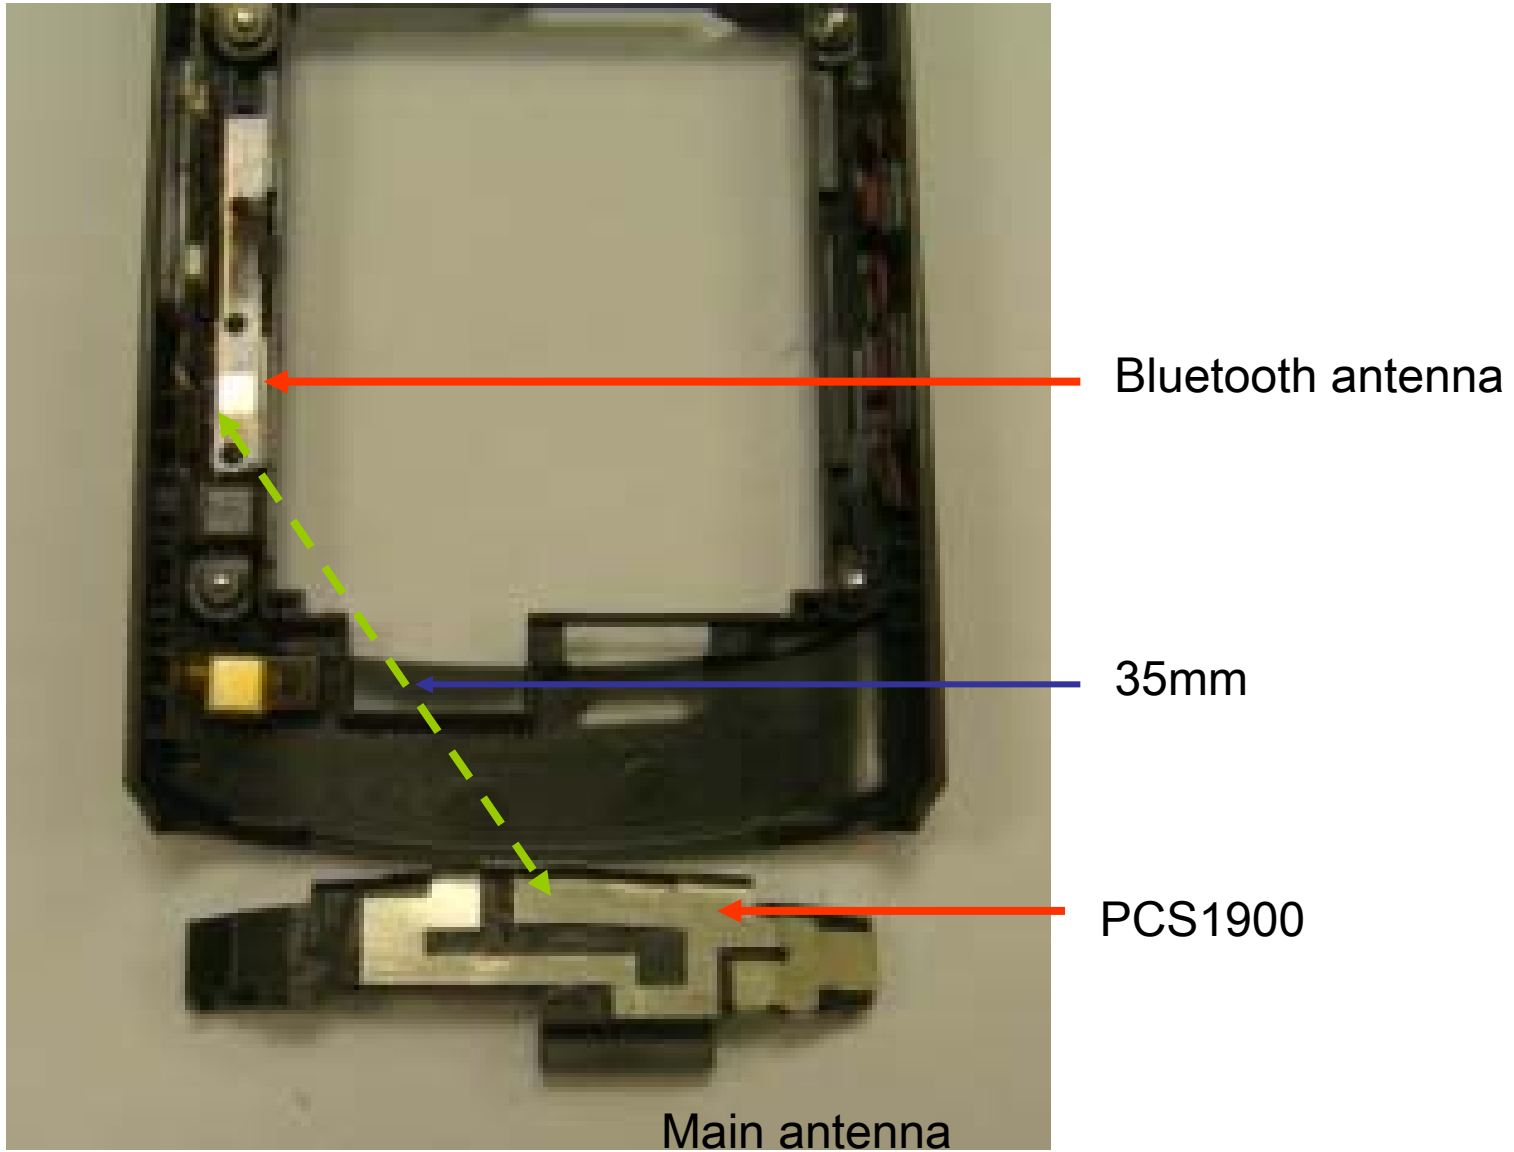

	Samsung Electronics, Co. Ltd. FCC ID: A3LSWDS8300	Model: S8300
Internal Photos	EUT Type: 850/1900 GSM/GPRS/EDGE Phone with Bluetooth	Page 13 of 14

	Samsung Electronics, Co. Ltd. FCC ID: A3LSWDS8300	Model: S8300
Internal Photos	EUT Type: 850/1900 GSM/GPRS/EDGE Phone with Bluetooth	Page 14 of 14

* Placement of each antenna in slide up

Main antenna

Bluetooth antenna

* Placement of each antenna in slide down

Main antenna

Bluetooth antenna

28mm

Main antenna

* Antenna pattern

GSM900
WCDMA900

DCS1800
PCS1900
WCDMA 2100

* Distance between Bluetooth antenna and PCS antenna

- No difference of distance between bluetooth antenna and PCS1900 antenna for each case of slide up and down, because antennas are in the same plastic all together.