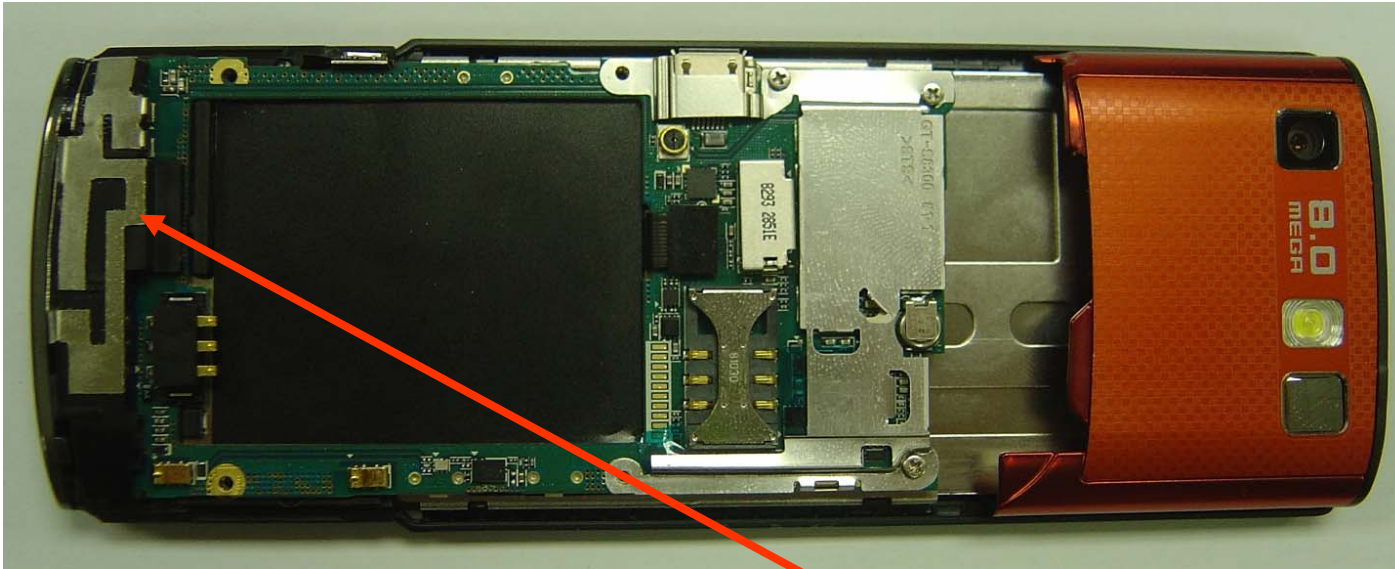

* Placement of each antenna in slide up

Main antenna