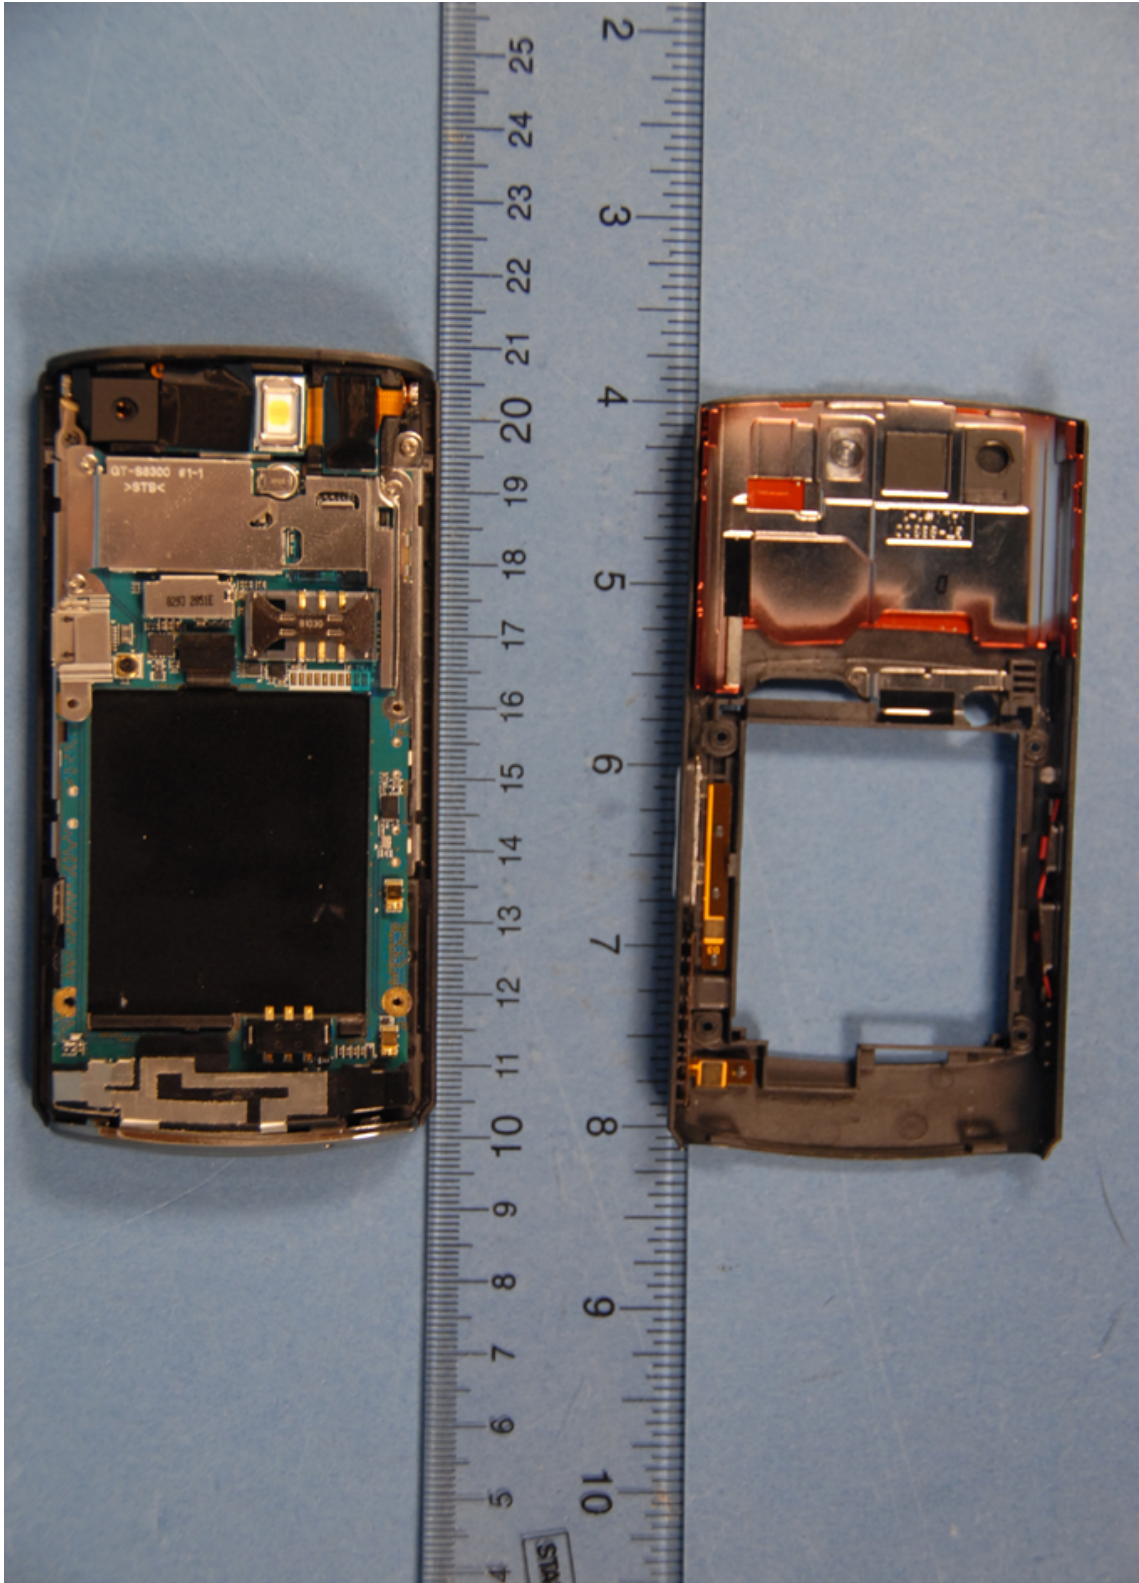

INTERNAL PHOTOGRAPHS

	Samsung Electronics, Co. Ltd. FCC ID: A3LSWDS8300	Model: S8300
Internal Photos	EUT Type: 850/1900 GSM/GPRS/EDGE Phone with Bluetooth	Page 1 of 14

	Samsung Electronics, Co. Ltd.	FCC ID: A3LSWDS8300	Model: S8300
Internal Photos	EUT Type: 850/1900 GSM/GPRS/EDGE Phone with Bluetooth		Page 2 of 14

	Samsung Electronics, Co. Ltd. FCC ID: A3LSWDS8300	Model: S8300
Internal Photos	EUT Type: 850/1900 GSM/GPRS/EDGE Phone with Bluetooth	Page 3 of 14

	Samsung Electronics, Co. Ltd. FCC ID: A3LSWDS8300	Model: S8300
Internal Photos	EUT Type: 850/1900 GSM/GPRS/EDGE Phone with Bluetooth	Page 4 of 14

	Samsung Electronics, Co. Ltd. FCC ID: A3LSWDS8300	Model: S8300
Internal Photos	EUT Type: 850/1900 GSM/GPRS/EDGE Phone with Bluetooth	Page 5 of 14

	Samsung Electronics, Co. Ltd. FCC ID: A3LSWDS8300	Model: S8300
Internal Photos	EUT Type: 850/1900 GSM/GPRS/EDGE Phone with Bluetooth	Page 6 of 14

	Samsung Electronics, Co. Ltd. FCC ID: A3LSWDS8300	Model: S8300
Internal Photos	EUT Type: 850/1900 GSM/GPRS/EDGE Phone with Bluetooth	Page 7 of 14

	Samsung Electronics, Co. Ltd. FCC ID: A3LSWDS8300	Model: S8300
Internal Photos	EUT Type: 850/1900 GSM/GPRS/EDGE Phone with Bluetooth	Page 8 of 14