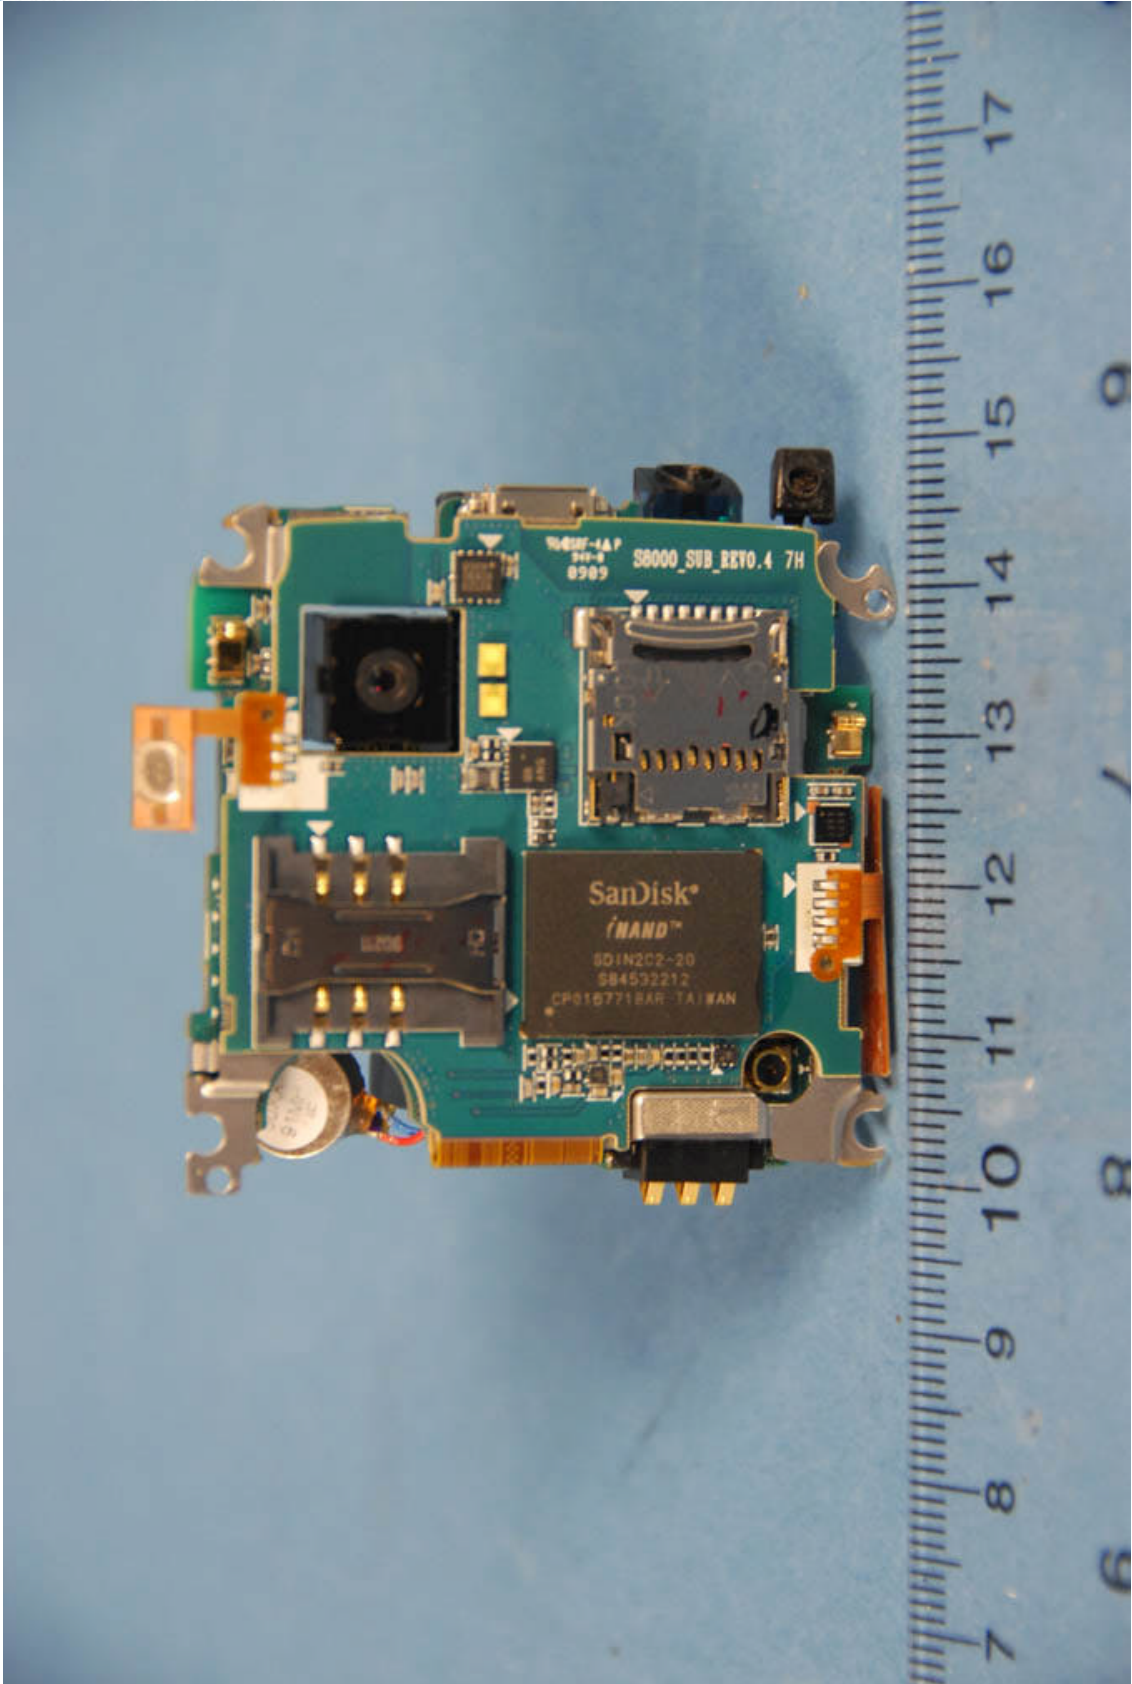

INTERNAL PHOTOGRAPHS

	<p>Samsung Electronics Co. Ltd. FCC ID: A3LSWDS8000</p>	<p>Model: S8000</p>
<p>Internal Photos</p>	<p>EUT Type: 850/1900 GSM/GPRS/EDGE Phone with Bluetooth and WLAN</p>	<p>Page 1 of 14</p>

	<p>Samsung Electronics Co. Ltd. FCC ID: A3LSWDS8000</p>	<p>Model: S8000</p>
<p>Internal Photos</p>	<p>EUT Type: 850/1900 GSM/GPRS/EDGE Phone with Bluetooth and WLAN</p>	<p>Page 2 of 14</p>

	Samsung Electronics Co. Ltd. FCC ID: A3LSWDS8000	Model: S8000
Internal Photos	EUT Type: 850/1900 GSM/GPRS/EDGE Phone with Bluetooth and WLAN	Page 3 of 14

	<p>Samsung Electronics Co. Ltd. FCC ID: A3LSWDS8000</p>	<p>Model: S8000</p>
<p>Internal Photos</p>	<p>EUT Type: 850/1900 GSM/GPRS/EDGE Phone with Bluetooth and WLAN</p>	<p>Page 4 of 14</p>

	<p>Samsung Electronics Co. Ltd. FCC ID: A3LSWDS8000</p>	<p>Model: S8000</p>
<p>Internal Photos</p>	<p>EUT Type: 850/1900 GSM/GPRS/EDGE Phone with Bluetooth and WLAN</p>	<p>Page 5 of 14</p>

	<p>Samsung Electronics Co. Ltd. FCC ID: A3LSWDS8000</p>	<p>Model: S8000</p>
<p>Internal Photos</p>	<p>EUT Type: 850/1900 GSM/GPRS/EDGE Phone with Bluetooth and WLAN</p>	<p>Page 6 of 14</p>

	<p>Samsung Electronics Co. Ltd. FCC ID: A3LSWDS8000</p>	<p>Model: S8000</p>
<p>Internal Photos</p>	<p>EUT Type: 850/1900 GSM/GPRS/EDGE Phone with Bluetooth and WLAN</p>	<p>Page 7 of 14</p>