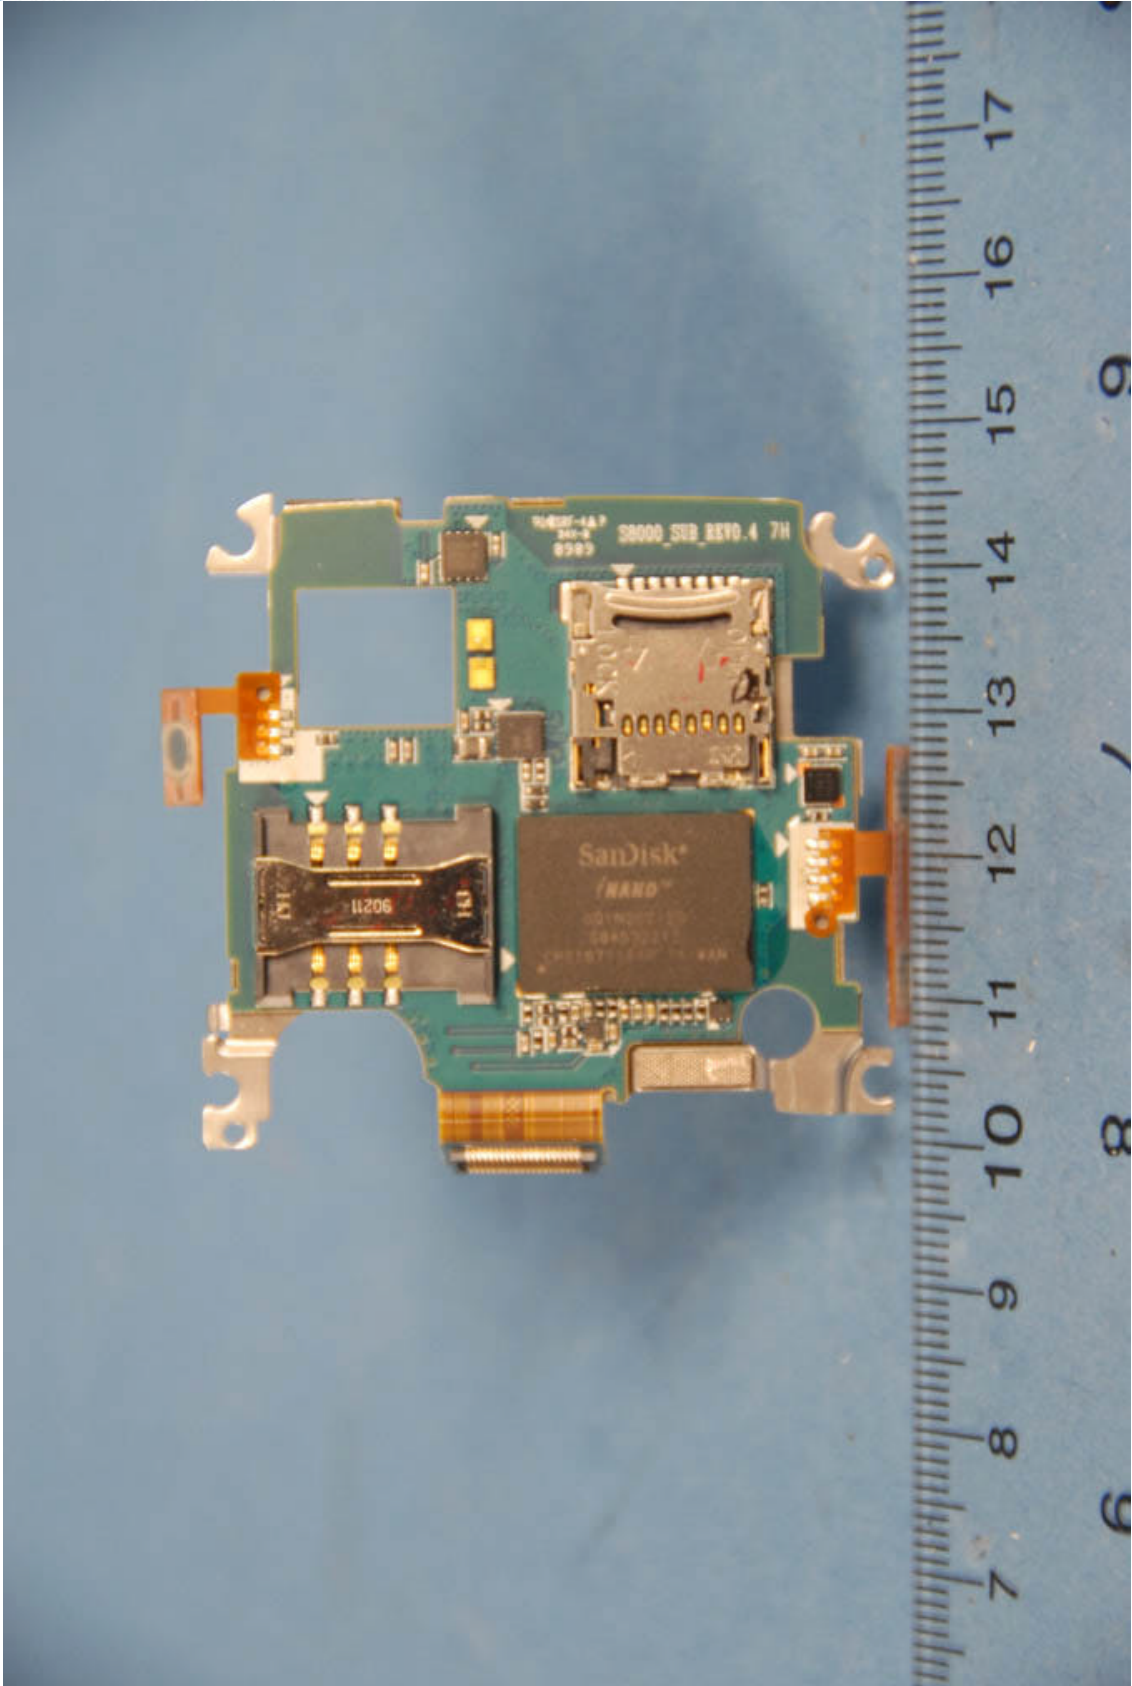

INTERNAL PHOTOGRAPHS

	<p>Samsung Electronics Co. Ltd. FCC ID: A3LSWDS8000</p>	<p>Model: S8000</p>
<p>Internal Photos</p>	<p>EUT Type: 850/1900 GSM/GPRS/EDGE Phone with Bluetooth and WLAN</p>	<p>Page 1 of 14</p>

	<p>Samsung Electronics Co. Ltd. FCC ID: A3LSWDS8000</p>	<p>Model: S8000</p>
<p>Internal Photos</p>	<p>EUT Type: 850/1900 GSM/GPRS/EDGE Phone with Bluetooth and WLAN</p>	<p>Page 2 of 14</p>

	Samsung Electronics Co. Ltd. FCC ID: A3LSWDS8000	Model: S8000
Internal Photos	EUT Type: 850/1900 GSM/GPRS/EDGE Phone with Bluetooth and WLAN	Page 3 of 14

	<p>Samsung Electronics Co. Ltd. FCC ID: A3LSWDS8000</p>	<p>Model: S8000</p>
<p>Internal Photos</p>	<p>EUT Type: 850/1900 GSM/GPRS/EDGE Phone with Bluetooth and WLAN</p>	<p>Page 4 of 14</p>

	<p>Samsung Electronics Co. Ltd. FCC ID: A3LSWDS8000</p>	<p>Model: S8000</p>
<p>Internal Photos</p>	<p>EUT Type: 850/1900 GSM/GPRS/EDGE Phone with Bluetooth and WLAN</p>	<p>Page 5 of 14</p>

	<p>Samsung Electronics Co. Ltd. FCC ID: A3LSWDS8000</p>	<p>Model: S8000</p>
<p>Internal Photos</p>	<p>EUT Type: 850/1900 GSM/GPRS/EDGE Phone with Bluetooth and WLAN</p>	<p>Page 6 of 14</p>

	<p>Samsung Electronics Co. Ltd. FCC ID: A3LSWDS8000</p>	<p>Model: S8000</p>
<p>Internal Photos</p>	<p>EUT Type: 850/1900 GSM/GPRS/EDGE Phone with Bluetooth and WLAN</p>	<p>Page 7 of 14</p>