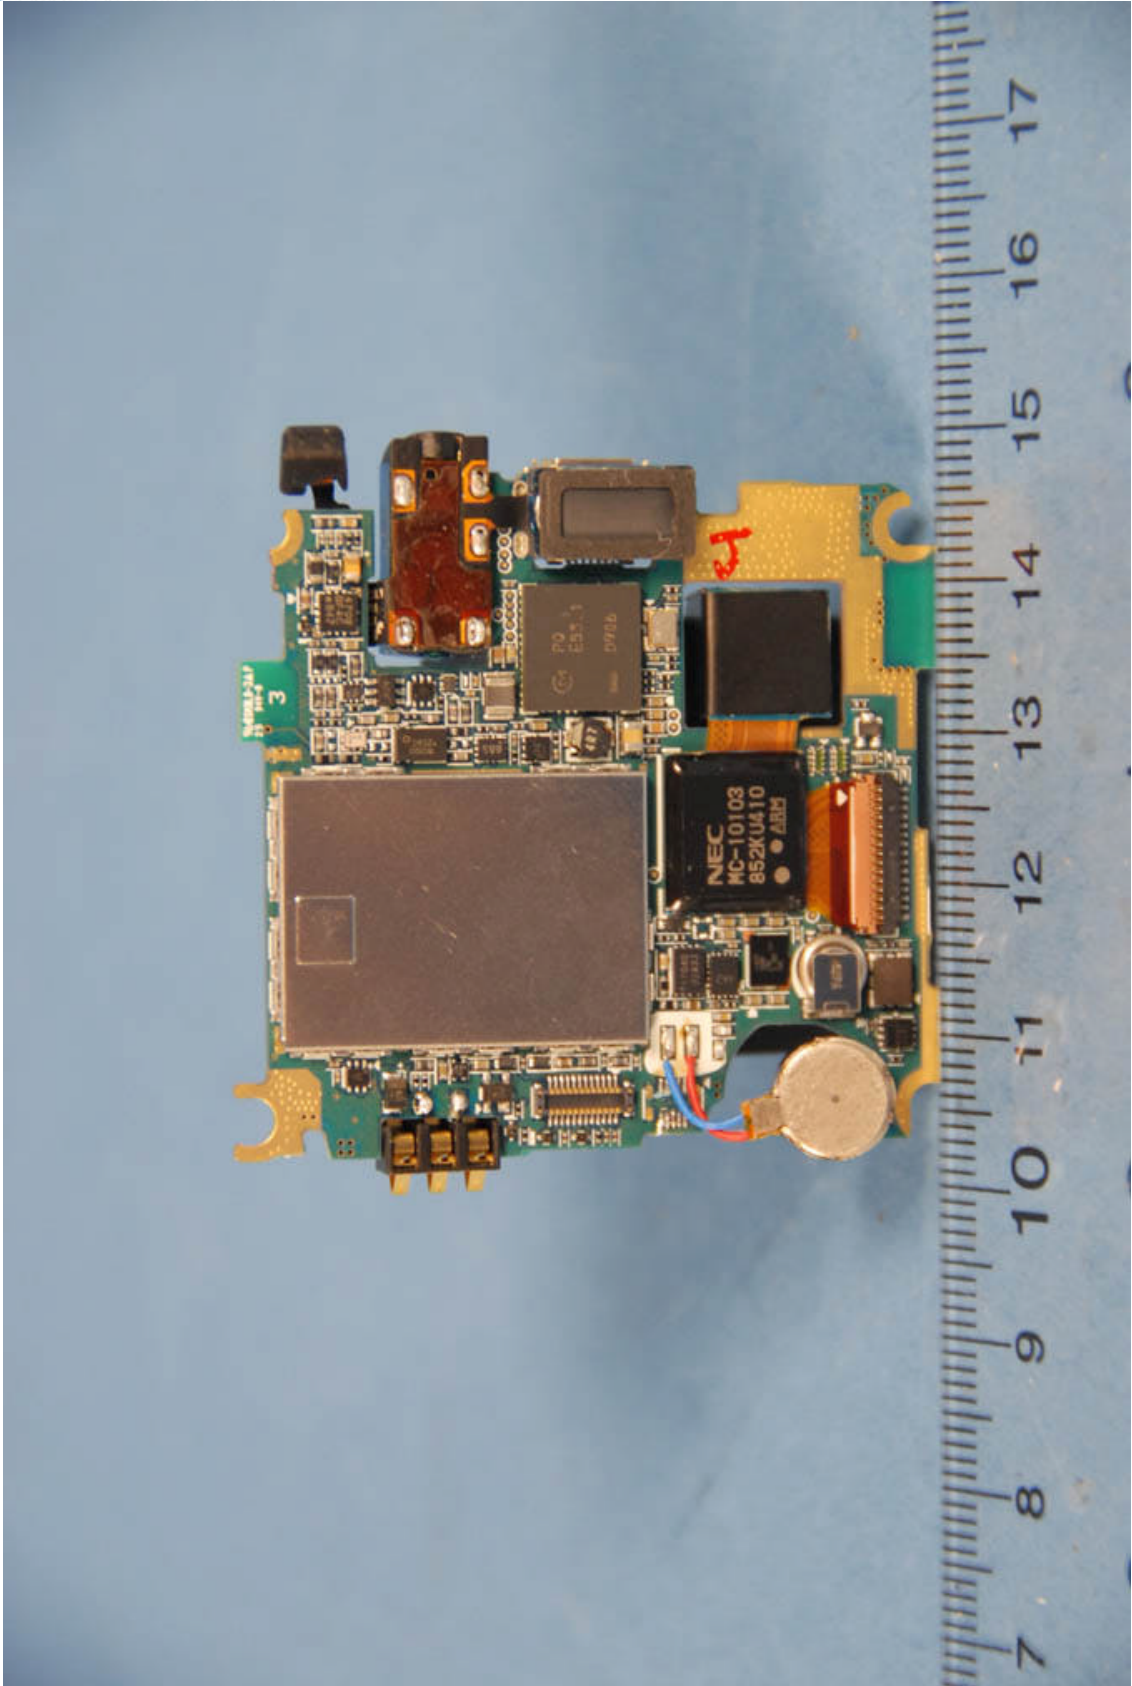

INTERNAL PHOTOGRAPHS

	<p>Samsung Electronics Co. Ltd. FCC ID: A3LSWDS8000</p>	<p>Model: S8000</p>
<p>Internal Photos</p>	<p>EUT Type: 850/1900 GSM/GPRS/EDGE Phone with Bluetooth and WLAN</p>	<p>Page 1 of 14</p>

	<p>Samsung Electronics Co. Ltd. FCC ID: A3LSWDS8000</p>	<p>Model: S8000</p>
<p>Internal Photos</p>	<p>EUT Type: 850/1900 GSM/GPRS/EDGE Phone with Bluetooth and WLAN</p>	<p>Page 2 of 14</p>

	Samsung Electronics Co. Ltd. FCC ID: A3LSWDS8000	Model: S8000
Internal Photos	EUT Type: 850/1900 GSM/GPRS/EDGE Phone with Bluetooth and WLAN	Page 3 of 14

	<p>Samsung Electronics Co. Ltd. FCC ID: A3LSWDS8000</p>	<p>Model: S8000</p>
<p>Internal Photos</p>	<p>EUT Type: 850/1900 GSM/GPRS/EDGE Phone with Bluetooth and WLAN</p>	<p>Page 4 of 14</p>

	<p>Samsung Electronics Co. Ltd. FCC ID: A3LSWDS8000</p>	<p>Model: S8000</p>
<p>Internal Photos</p>	<p>EUT Type: 850/1900 GSM/GPRS/EDGE Phone with Bluetooth and WLAN</p>	<p>Page 5 of 14</p>

	<p>Samsung Electronics Co. Ltd. FCC ID: A3LSWDS8000</p>	<p>Model: S8000</p>
<p>Internal Photos</p>	<p>EUT Type: 850/1900 GSM/GPRS/EDGE Phone with Bluetooth and WLAN</p>	<p>Page 6 of 14</p>

	<p>Samsung Electronics Co. Ltd. FCC ID: A3LSWDS8000</p>	<p>Model: S8000</p>
<p>Internal Photos</p>	<p>EUT Type: 850/1900 GSM/GPRS/EDGE Phone with Bluetooth and WLAN</p>	<p>Page 7 of 14</p>