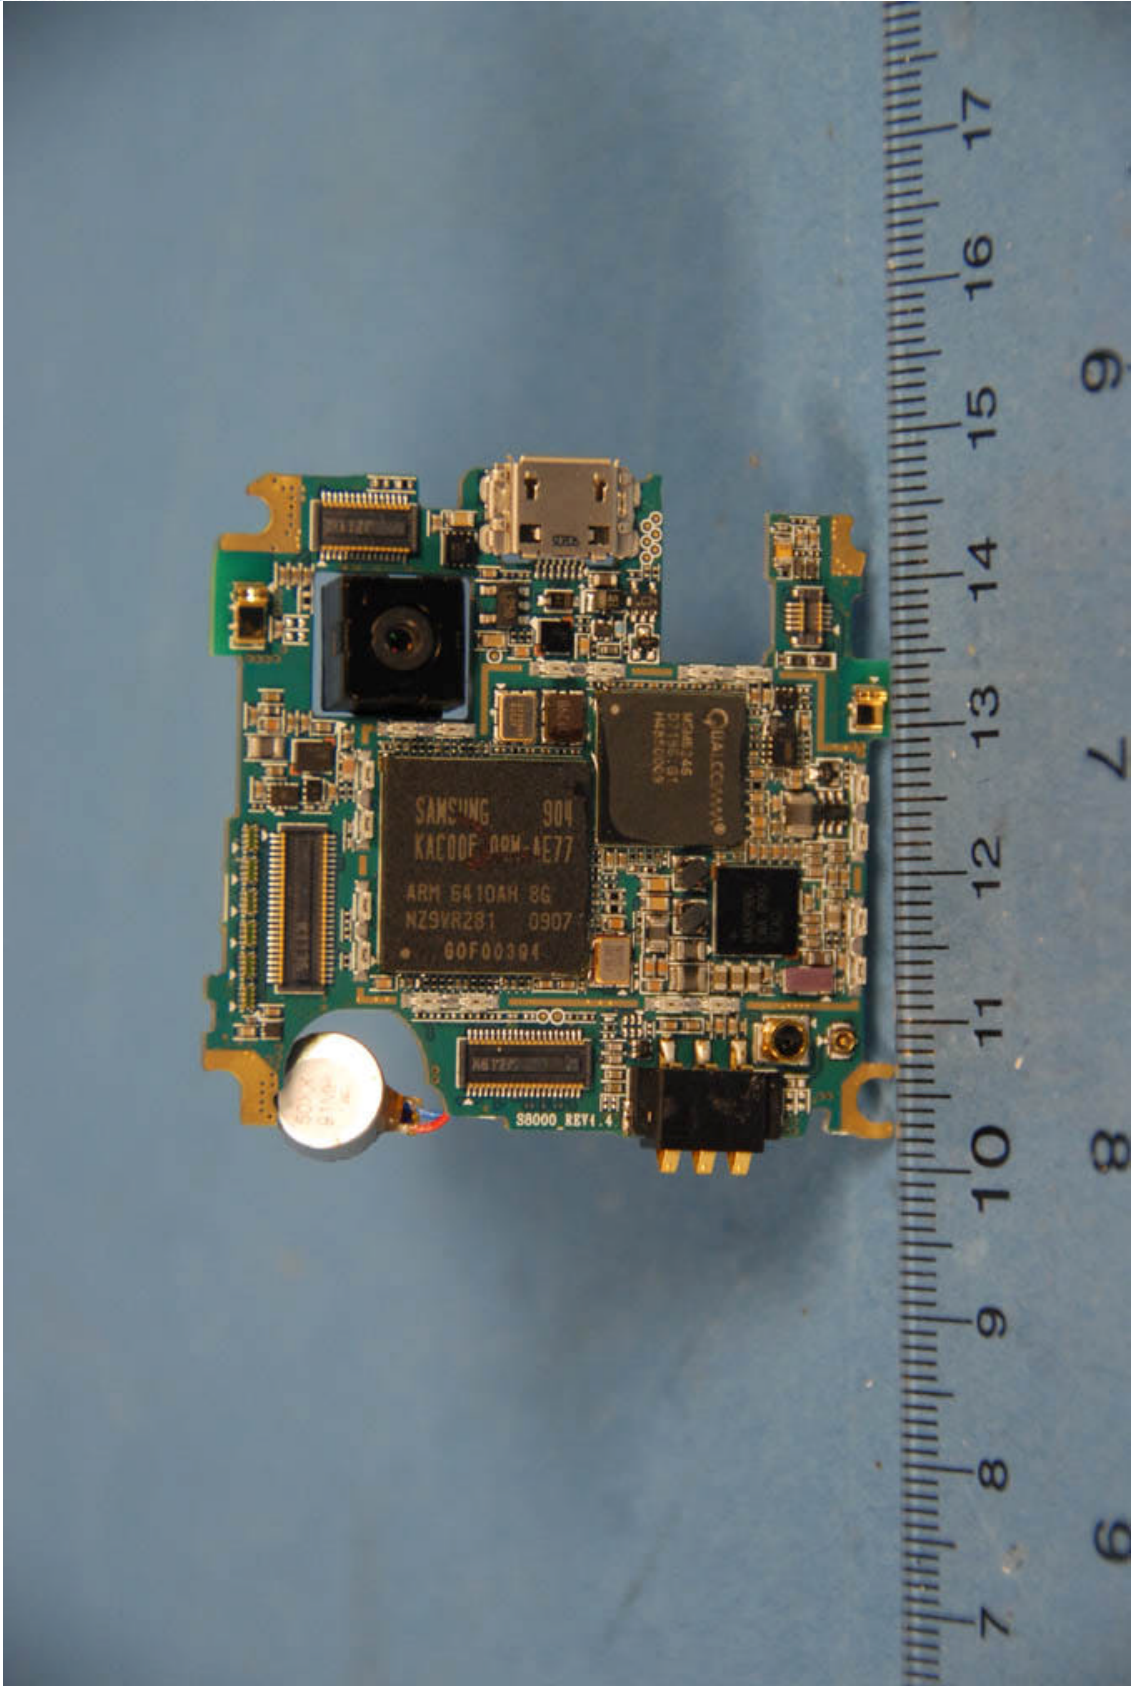

INTERNAL PHOTOGRAPHS

	<p>Samsung Electronics Co. Ltd. FCC ID: A3LSWDS8000</p>	<p>Model: S8000</p>
<p>Internal Photos</p>	<p>EUT Type: 850/1900 GSM/GPRS/EDGE Phone with Bluetooth and WLAN</p>	<p>Page 1 of 14</p>

	<p>Samsung Electronics Co. Ltd. FCC ID: A3LSWDS8000</p>	<p>Model: S8000</p>
<p>Internal Photos</p>	<p>EUT Type: 850/1900 GSM/GPRS/EDGE Phone with Bluetooth and WLAN</p>	<p>Page 2 of 14</p>

	Samsung Electronics Co. Ltd. FCC ID: A3LSWDS8000	Model: S8000
Internal Photos	EUT Type: 850/1900 GSM/GPRS/EDGE Phone with Bluetooth and WLAN	Page 3 of 14

	<p>Samsung Electronics Co. Ltd. FCC ID: A3LSWDS8000</p>	<p>Model: S8000</p>
<p>Internal Photos</p>	<p>EUT Type: 850/1900 GSM/GPRS/EDGE Phone with Bluetooth and WLAN</p>	<p>Page 4 of 14</p>

	<p>Samsung Electronics Co. Ltd. FCC ID: A3LSWDS8000</p>	<p>Model: S8000</p>
<p>Internal Photos</p>	<p>EUT Type: 850/1900 GSM/GPRS/EDGE Phone with Bluetooth and WLAN</p>	<p>Page 5 of 14</p>

	<p>Samsung Electronics Co. Ltd. FCC ID: A3LSWDS8000</p>	<p>Model: S8000</p>
<p>Internal Photos</p>	<p>EUT Type: 850/1900 GSM/GPRS/EDGE Phone with Bluetooth and WLAN</p>	<p>Page 6 of 14</p>

	<p>Samsung Electronics Co. Ltd. FCC ID: A3LSWDS8000</p>	<p>Model: S8000</p>
<p>Internal Photos</p>	<p>EUT Type: 850/1900 GSM/GPRS/EDGE Phone with Bluetooth and WLAN</p>	<p>Page 7 of 14</p>