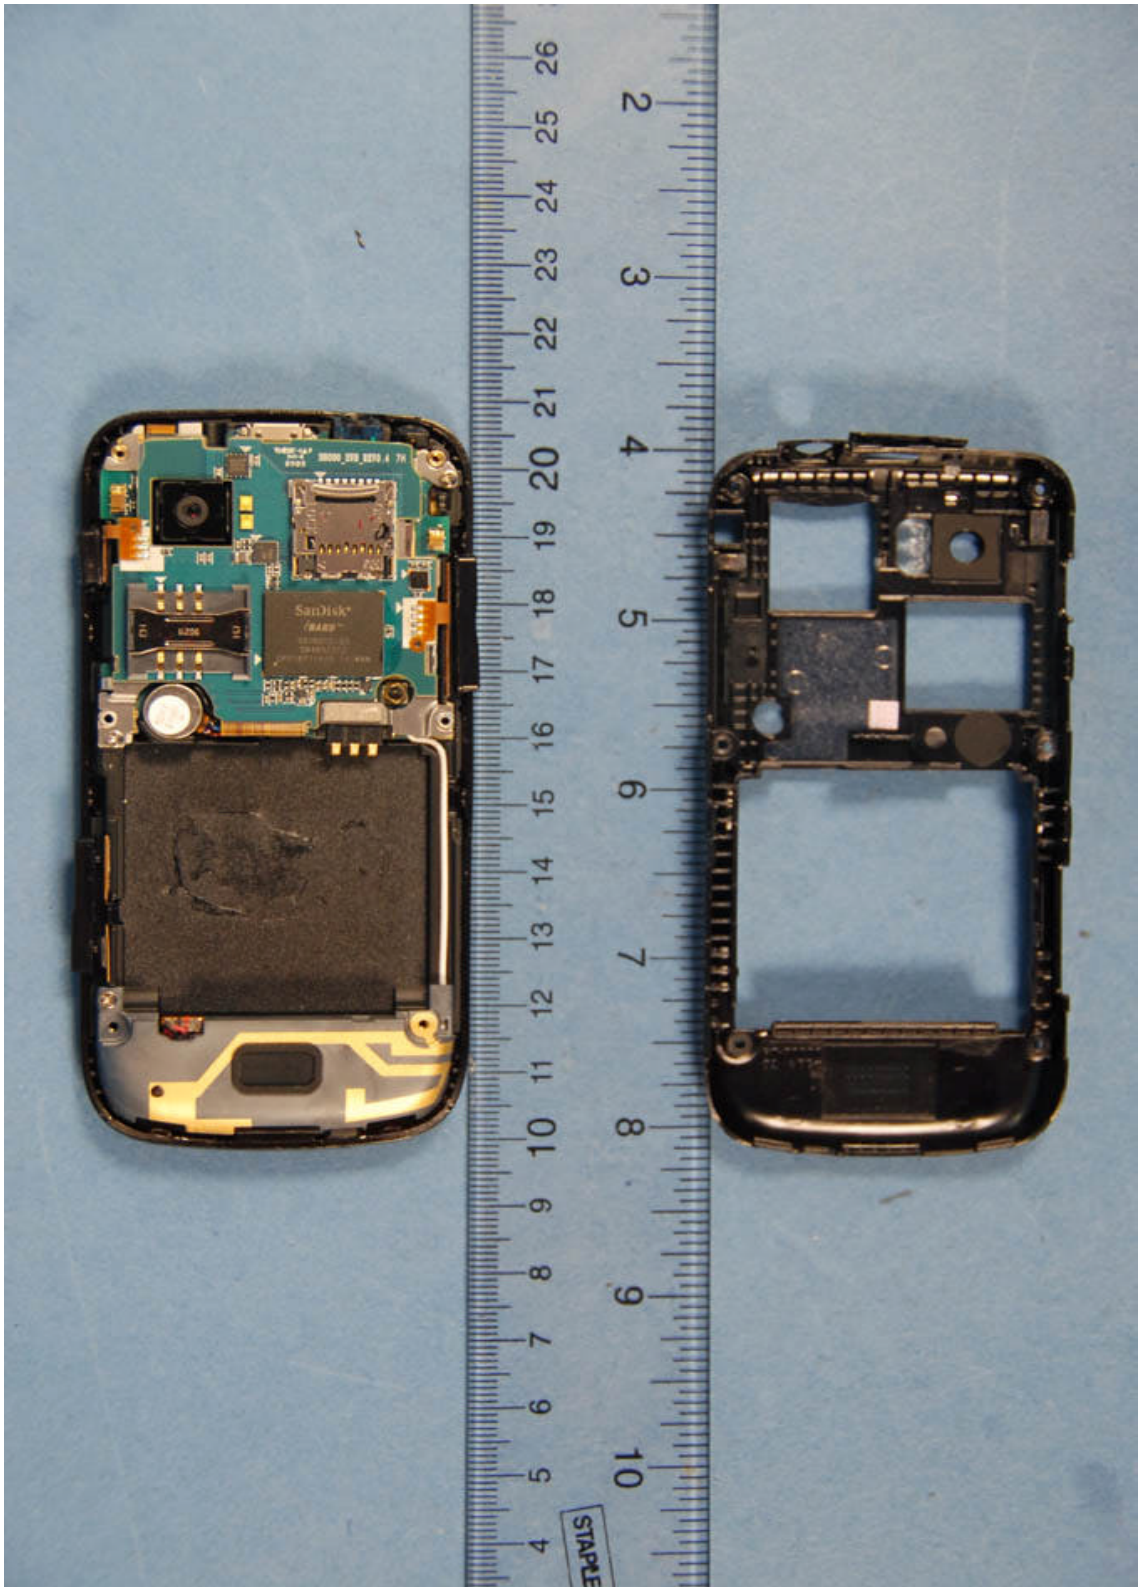

INTERNAL PHOTOGRAPHS

	<p>Samsung Electronics Co. Ltd. FCC ID: A3LSWDS8000</p>	<p>Model: S8000</p>
<p>Internal Photos</p>	<p>EUT Type: 850/1900 GSM/GPRS/EDGE Phone with Bluetooth and WLAN</p>	<p>Page 1 of 14</p>

	<p>Samsung Electronics Co. Ltd. FCC ID: A3LSWDS8000</p>	<p>Model: S8000</p>
<p>Internal Photos</p>	<p>EUT Type: 850/1900 GSM/GPRS/EDGE Phone with Bluetooth and WLAN</p>	<p>Page 2 of 14</p>

	Samsung Electronics Co. Ltd. FCC ID: A3LSWDS8000	Model: S8000
Internal Photos	EUT Type: 850/1900 GSM/GPRS/EDGE Phone with Bluetooth and WLAN	Page 3 of 14

	<p>Samsung Electronics Co. Ltd. FCC ID: A3LSWDS8000</p>	<p>Model: S8000</p>
<p>Internal Photos</p>	<p>EUT Type: 850/1900 GSM/GPRS/EDGE Phone with Bluetooth and WLAN</p>	<p>Page 4 of 14</p>

	<p>Samsung Electronics Co. Ltd. FCC ID: A3LSWDS8000</p>	<p>Model: S8000</p>
<p>Internal Photos</p>	<p>EUT Type: 850/1900 GSM/GPRS/EDGE Phone with Bluetooth and WLAN</p>	<p>Page 5 of 14</p>