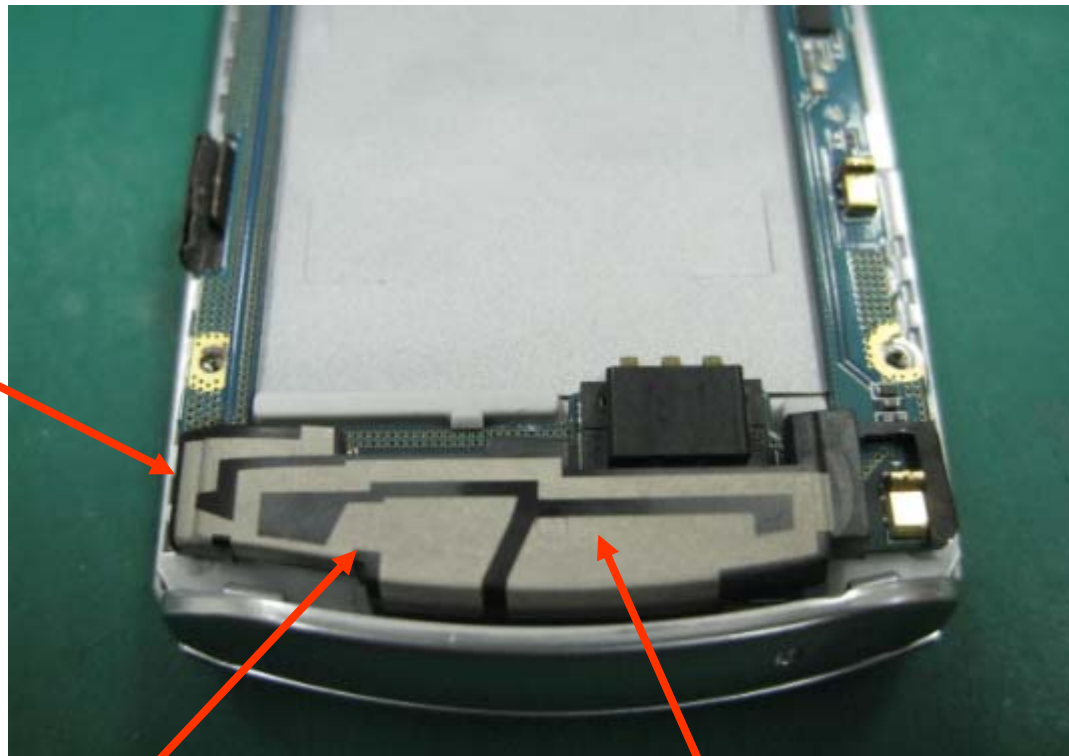

1 2 3 4 5 6 7 8 9 10 11

GT-S7350 #1-1  
>STSK

ZQB671 31  
1-12907  
96A  
GT-57350

\* Placement of each antenna

Main antenna

Bluetooth antenna

\* Antenna pattern

WCDMA 2.1G

DCS1800  
PCS1900

GSM900, WCDMA900  
GSM850

\* Distance between Bluetooth antenna and GSM850/900 antenna

Main antenna

19.6mm

Bluetooth antenna