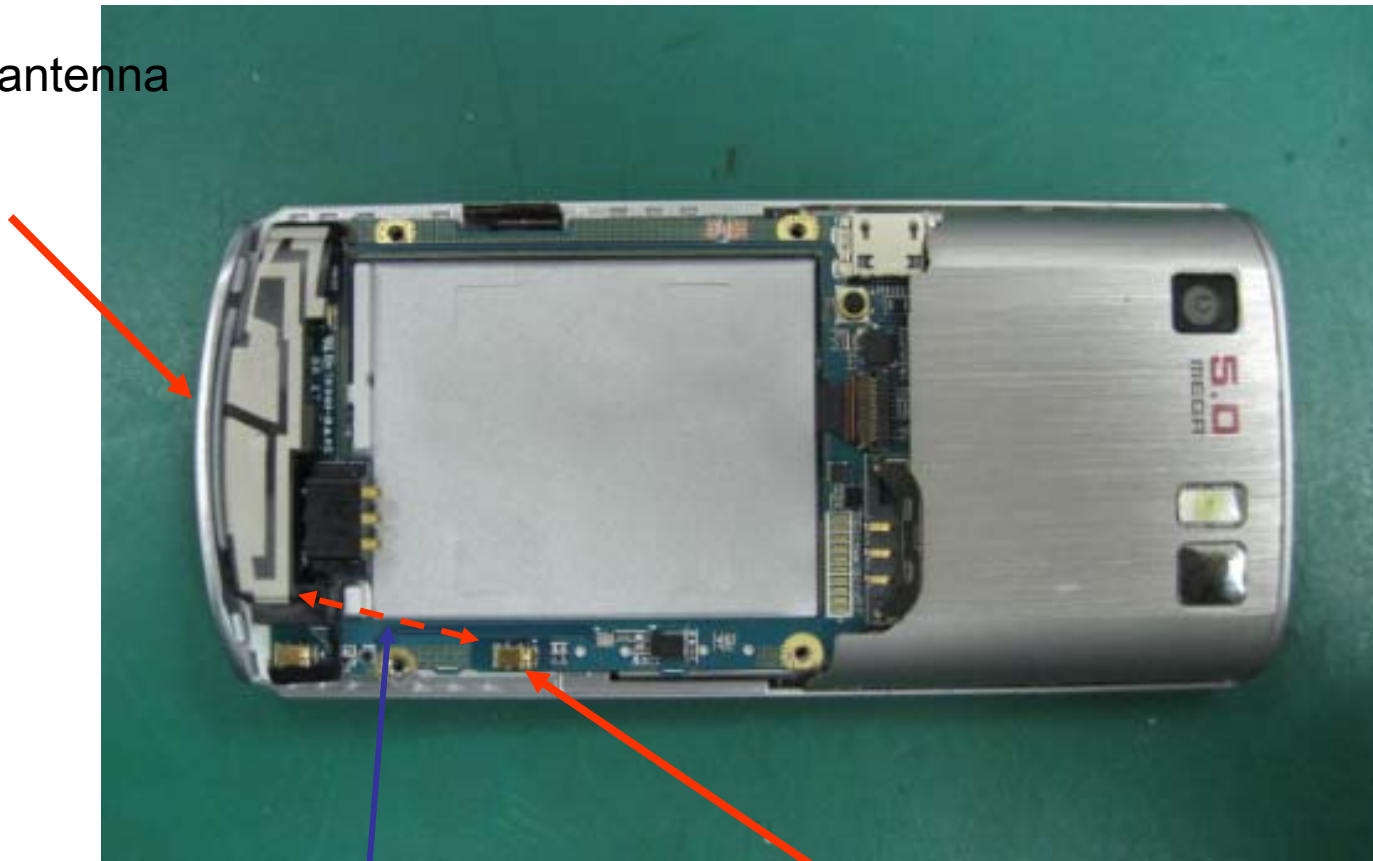

1 2 3 4 5 6 7 8 9 10 11

GT-S7350 #1-1  
>STSK

ZQB671 31  
1-12907  
96A  
GT-57350

\* Placement of each antenna

Main antenna

Bluetooth antenna

\* Antenna pattern

WCDMA 2.1G

DCS1800  
PCS1900

GSM900, WCDMA900  
GSM850

\* Distance between Bluetooth antenna and GSM850/900 antenna

Main antenna

19.6mm

Bluetooth antenna