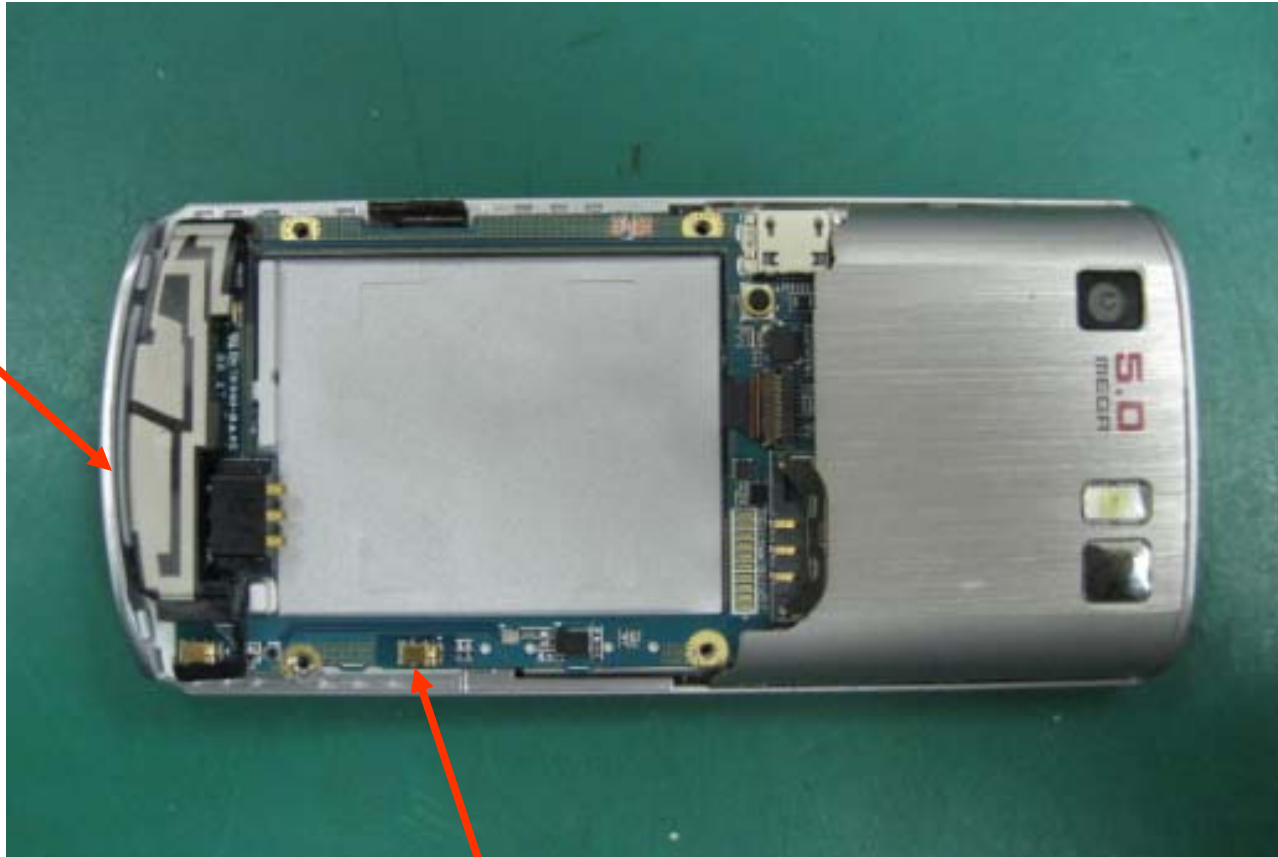

1 2 3 4 5 6 7 8 9 10 11

GT-S7350 #1-1  
>STSK

ZQB671 31  
1-12907  
96A  
GT-57350

\* Placement of each antenna

Main antenna

Bluetooth antenna

\* Antenna pattern

WCDMA 2.1G

DCS1800  
PCS1900

GSM900, WCDMA900  
GSM850

\* Distance between Bluetooth antenna and GSM850/900 antenna

Main antenna

19.6mm

Bluetooth antenna