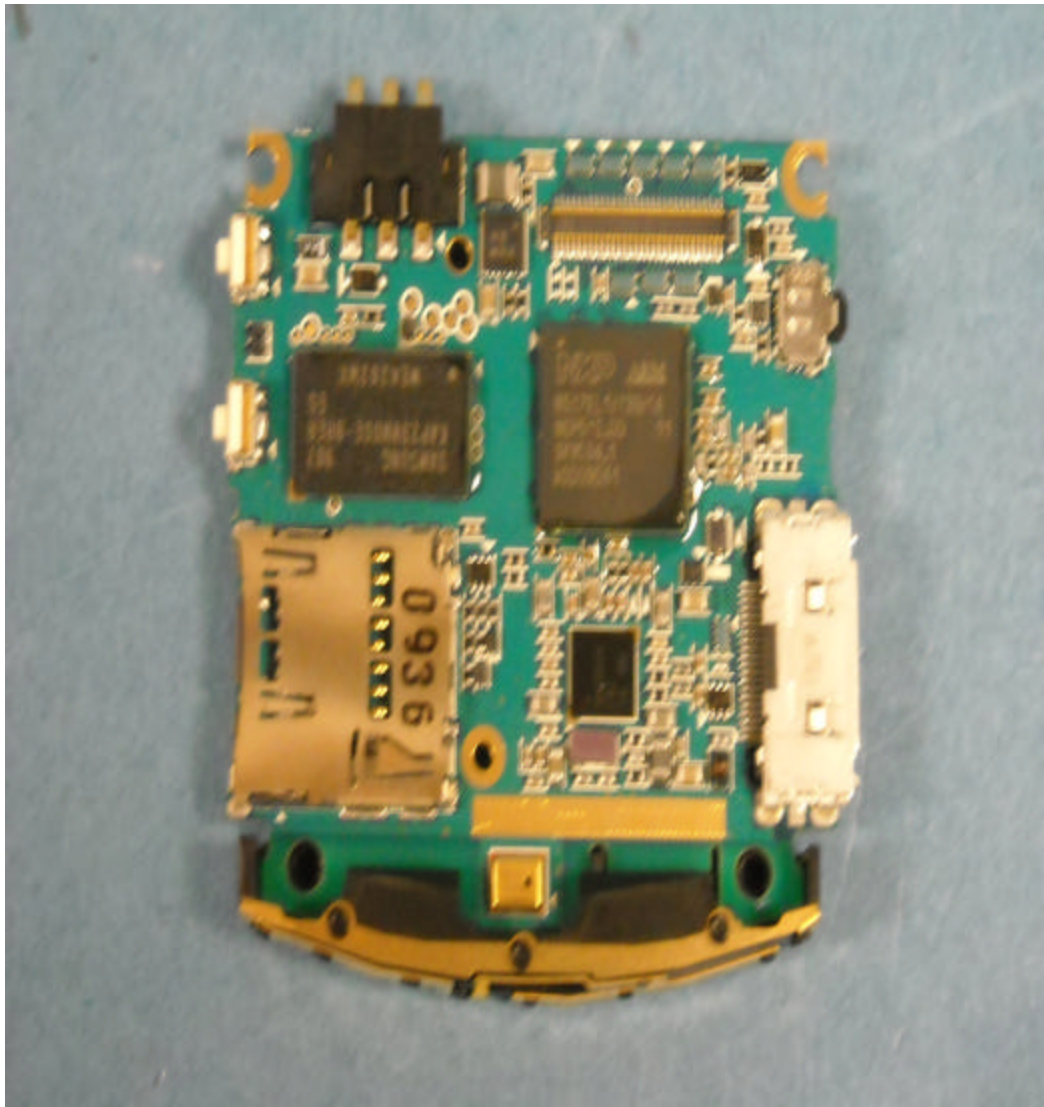

**INTERNAL PHOTOGRAPHS**

	Samsung Electronics Co. Ltd. FCC ID: A3LSWDS5200	Model: S5200
Internal Photos	EUT Type: 850/1900 GSM/GPRS/EDGE Phone with Bluetooth	Page 1 of 9

	<p>Samsung Electronics Co. Ltd. FCC ID: A3LSWDS5200</p>	<p>Model: S5200</p>
<p>Internal Photos</p>	<p>EUT Type: 850/1900 GSM/GPRS/EDGE Phone with Bluetooth</p>	<p>Page 2 of 9</p>

	Samsung Electronics Co. Ltd. FCC ID: A3LSWDS5200	Model: S5200
Internal Photos	EUT Type: 850/1900 GSM/GPRS/EDGE Phone with Bluetooth	Page 3 of 9

	Samsung Electronics Co. Ltd. FCC ID: A3LSWDS5200	Model: S5200
Internal Photos	EUT Type: 850/1900 GSM/GPRS/EDGE Phone with Bluetooth	Page 4 of 9

	Samsung Electronics Co. Ltd. FCC ID: A3LSWDS5200	Model: S5200
Internal Photos	EUT Type: 850/1900 GSM/GPRS/EDGE Phone with Bluetooth	Page 5 of 9

	Samsung Electronics Co. Ltd. FCC ID: A3LSWDS5200	Model: S5200
Internal Photos	EUT Type: 850/1900 GSM/GPRS/EDGE Phone with Bluetooth	Page 6 of 9

	Samsung Electronics Co. Ltd. FCC ID: A3LSWDS5200	Model: S5200
Internal Photos	EUT Type: 850/1900 GSM/GPRS/EDGE Phone with Bluetooth	Page 7 of 9

	Samsung Electronics Co. Ltd. FCC ID: A3LSWDS5200	Model: S5200
Internal Photos	EUT Type: 850/1900 GSM/GPRS/EDGE Phone with Bluetooth	Page 8 of 9