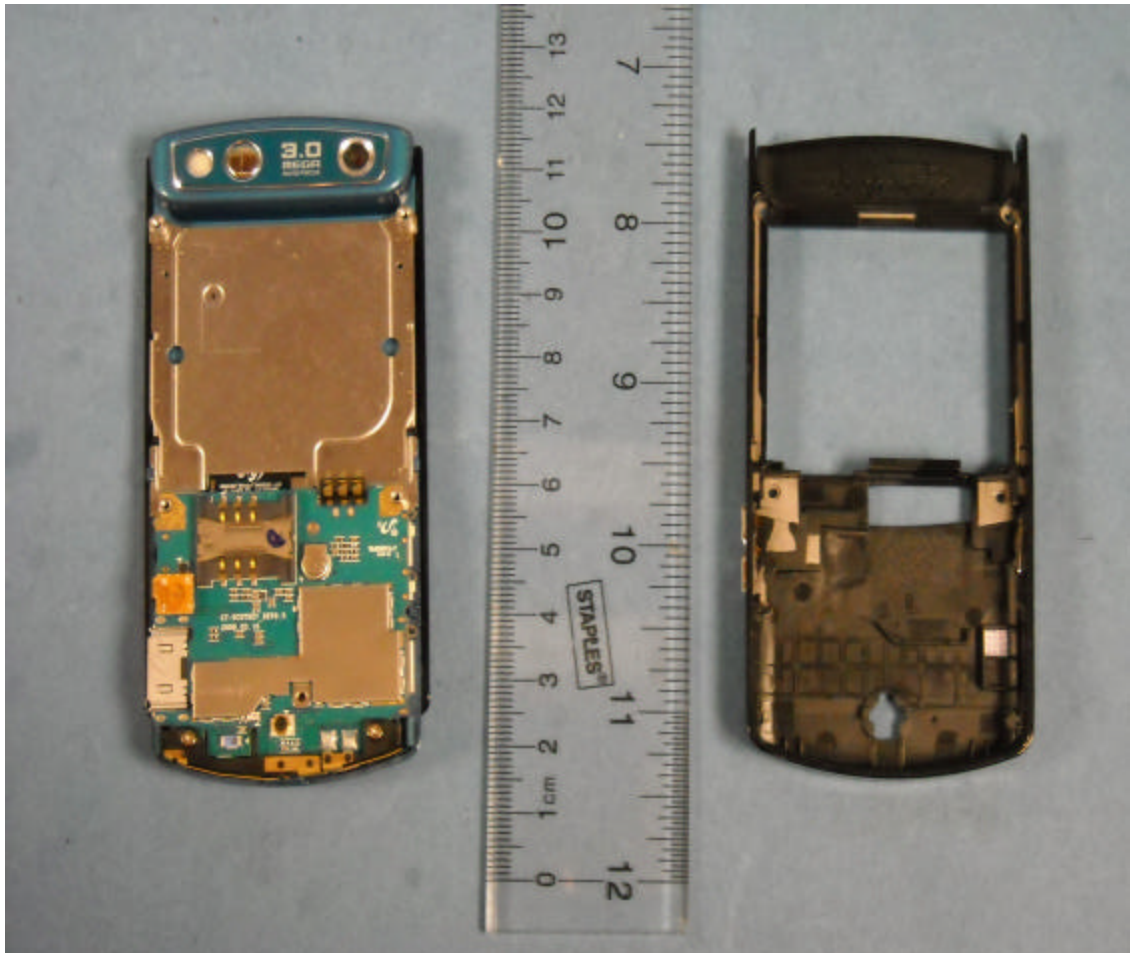

**INTERNAL PHOTOGRAPHS**

	Samsung Electronics Co. Ltd. FCC ID: A3LSWDS5200	Model: S5200
Internal Photos	EUT Type: 850/1900 GSM/GPRS/EDGE Phone with Bluetooth	Page 1 of 9

	<p>Samsung Electronics Co. Ltd. FCC ID: A3LSWDS5200</p>	<p>Model: S5200</p>
<p>Internal Photos</p>	<p>EUT Type: 850/1900 GSM/GPRS/EDGE Phone with Bluetooth</p>	<p>Page 2 of 9</p>

	Samsung Electronics Co. Ltd. FCC ID: A3LSWDS5200	Model: S5200
Internal Photos	EUT Type: 850/1900 GSM/GPRS/EDGE Phone with Bluetooth	Page 3 of 9

	Samsung Electronics Co. Ltd. FCC ID: A3LSWDS5200	Model: S5200
Internal Photos	EUT Type: 850/1900 GSM/GPRS/EDGE Phone with Bluetooth	Page 4 of 9

	Samsung Electronics Co. Ltd. FCC ID: A3LSWDS5200	Model: S5200
Internal Photos	EUT Type: 850/1900 GSM/GPRS/EDGE Phone with Bluetooth	Page 5 of 9

	Samsung Electronics Co. Ltd. FCC ID: A3LSWDS5200	Model: S5200
Internal Photos	EUT Type: 850/1900 GSM/GPRS/EDGE Phone with Bluetooth	Page 6 of 9

	Samsung Electronics Co. Ltd. FCC ID: A3LSWDS5200	Model: S5200
Internal Photos	EUT Type: 850/1900 GSM/GPRS/EDGE Phone with Bluetooth	Page 7 of 9

	Samsung Electronics Co. Ltd. FCC ID: A3LSWDS5200	Model: S5200
Internal Photos	EUT Type: 850/1900 GSM/GPRS/EDGE Phone with Bluetooth	Page 8 of 9