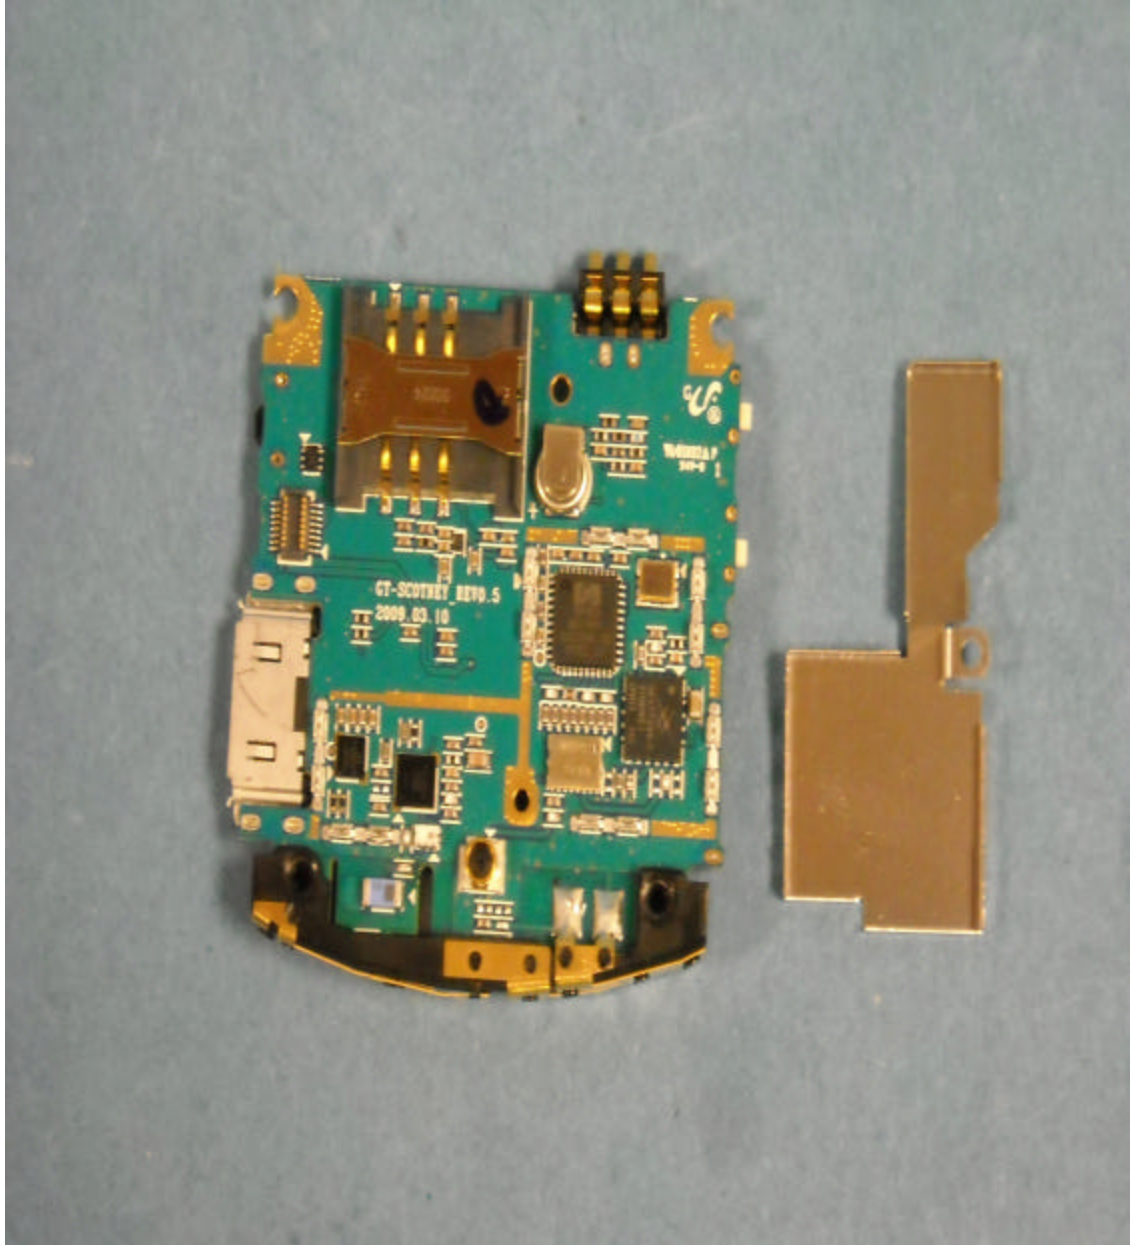

**INTERNAL PHOTOGRAPHS**

	Samsung Electronics Co. Ltd. FCC ID: A3LSWDS5200	Model: S5200
Internal Photos	EUT Type: 850/1900 GSM/GPRS/EDGE Phone with Bluetooth	Page 1 of 9

	<p>Samsung Electronics Co. Ltd. FCC ID: A3LSWDS5200</p>	<p>Model: S5200</p>
<p>Internal Photos</p>	<p>EUT Type: 850/1900 GSM/GPRS/EDGE Phone with Bluetooth</p>	<p>Page 2 of 9</p>

	Samsung Electronics Co. Ltd. FCC ID: A3LSWDS5200	Model: S5200
Internal Photos	EUT Type: 850/1900 GSM/GPRS/EDGE Phone with Bluetooth	Page 3 of 9

	Samsung Electronics Co. Ltd. FCC ID: A3LSWDS5200	Model: S5200
Internal Photos	EUT Type: 850/1900 GSM/GPRS/EDGE Phone with Bluetooth	Page 4 of 9

	Samsung Electronics Co. Ltd. FCC ID: A3LSWDS5200	Model: S5200
Internal Photos	EUT Type: 850/1900 GSM/GPRS/EDGE Phone with Bluetooth	Page 5 of 9

	Samsung Electronics Co. Ltd. FCC ID: A3LSWDS5200	Model: S5200
Internal Photos	EUT Type: 850/1900 GSM/GPRS/EDGE Phone with Bluetooth	Page 6 of 9

	Samsung Electronics Co. Ltd. FCC ID: A3LSWDS5200	Model: S5200
Internal Photos	EUT Type: 850/1900 GSM/GPRS/EDGE Phone with Bluetooth	Page 7 of 9

	Samsung Electronics Co. Ltd. FCC ID: A3LSWDS5200	Model: S5200
Internal Photos	EUT Type: 850/1900 GSM/GPRS/EDGE Phone with Bluetooth	Page 8 of 9