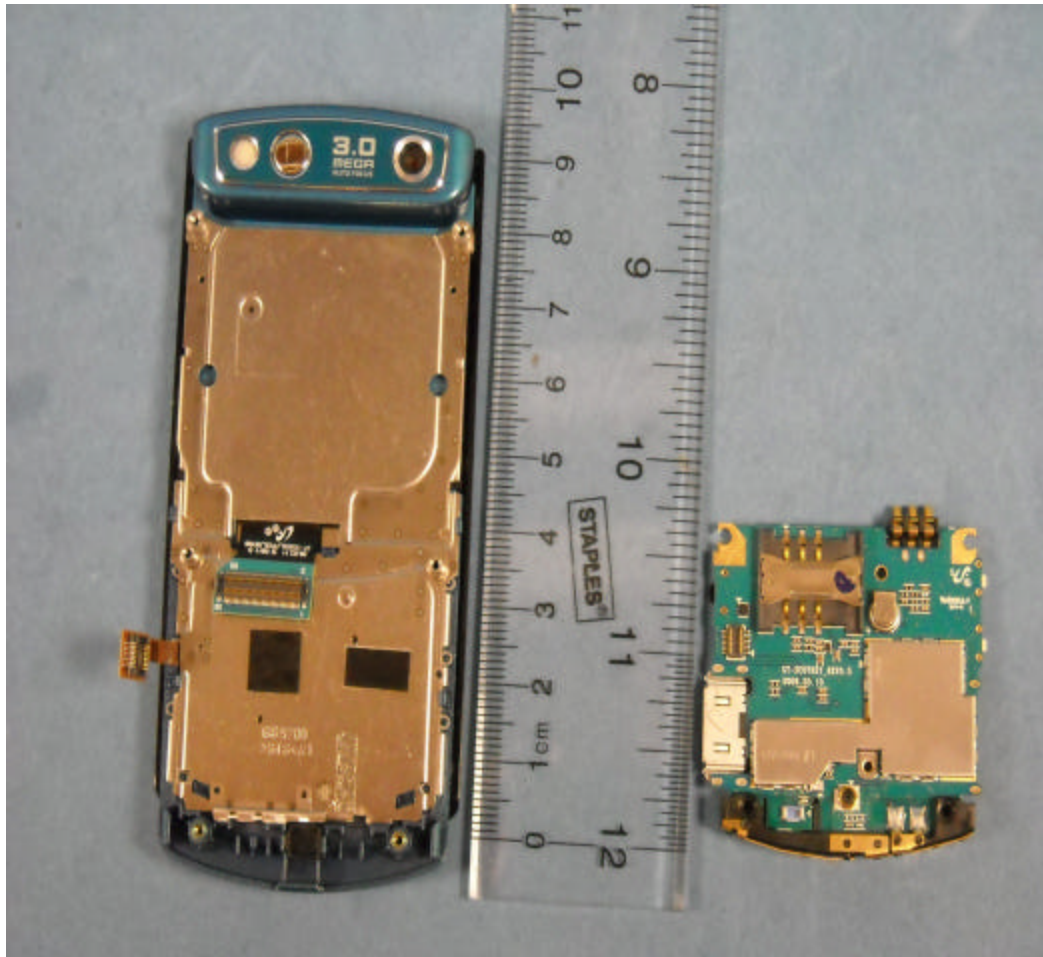

**INTERNAL PHOTOGRAPHS**

	Samsung Electronics Co. Ltd. FCC ID: A3LSWDS5200	Model: S5200
Internal Photos	EUT Type: 850/1900 GSM/GPRS/EDGE Phone with Bluetooth	Page 1 of 9

	<p>Samsung Electronics Co. Ltd. FCC ID: A3LSWDS5200</p>	<p>Model: S5200</p>
<p>Internal Photos</p>	<p>EUT Type: 850/1900 GSM/GPRS/EDGE Phone with Bluetooth</p>	<p>Page 2 of 9</p>

	Samsung Electronics Co. Ltd. FCC ID: A3LSWDS5200	Model: S5200
Internal Photos	EUT Type: 850/1900 GSM/GPRS/EDGE Phone with Bluetooth	Page 3 of 9

	Samsung Electronics Co. Ltd. FCC ID: A3LSWDS5200	Model: S5200
Internal Photos	EUT Type: 850/1900 GSM/GPRS/EDGE Phone with Bluetooth	Page 4 of 9

	Samsung Electronics Co. Ltd. FCC ID: A3LSWDS5200	Model: S5200
Internal Photos	EUT Type: 850/1900 GSM/GPRS/EDGE Phone with Bluetooth	Page 5 of 9

	Samsung Electronics Co. Ltd. FCC ID: A3LSWDS5200	Model: S5200
Internal Photos	EUT Type: 850/1900 GSM/GPRS/EDGE Phone with Bluetooth	Page 6 of 9

	Samsung Electronics Co. Ltd. FCC ID: A3LSWDS5200	Model: S5200
Internal Photos	EUT Type: 850/1900 GSM/GPRS/EDGE Phone with Bluetooth	Page 7 of 9

	Samsung Electronics Co. Ltd. FCC ID: A3LSWDS5200	Model: S5200
Internal Photos	EUT Type: 850/1900 GSM/GPRS/EDGE Phone with Bluetooth	Page 8 of 9