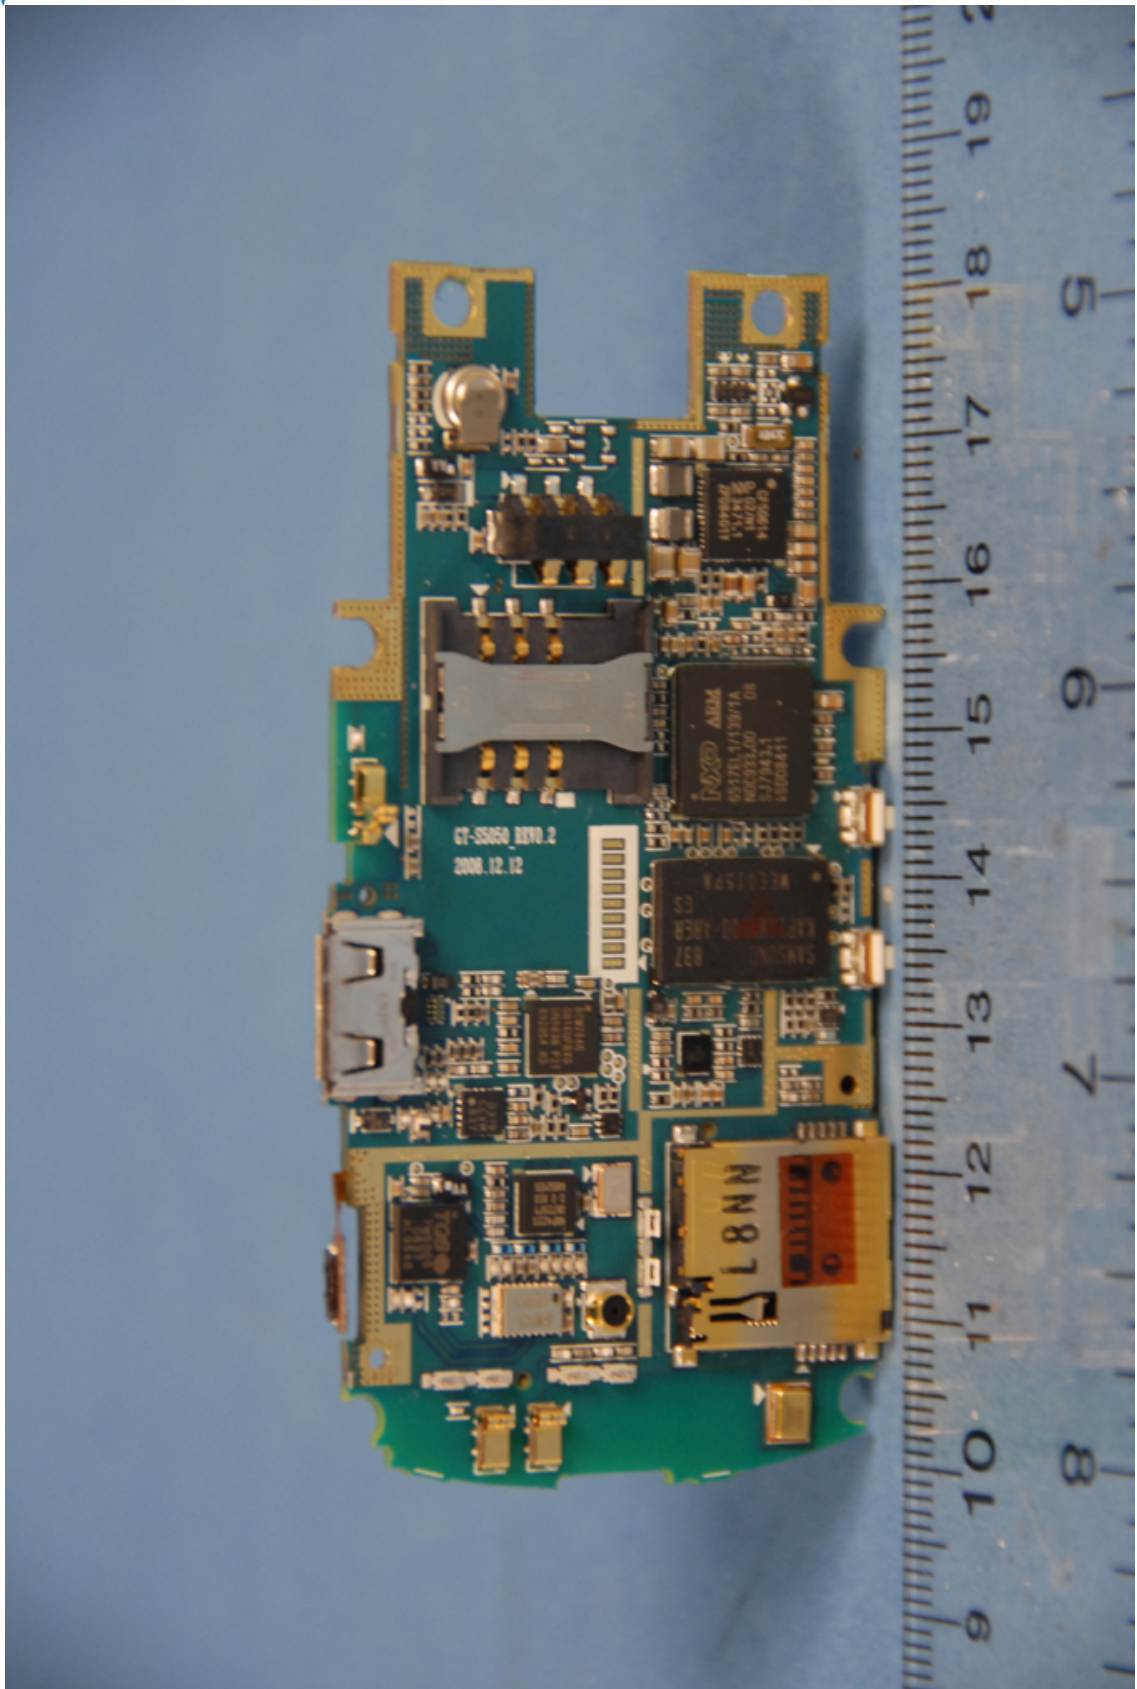

INTERNAL PHOTOGRAPHS

	Samsung Electronics Co., Ltd. FCC ID: A3LSWDS5050	Model: S5050
Internal Photos	EUT Type: 850/1900 GSM/GPRS/EDGE Phone with Bluetooth	Page 1 of 11

	Samsung Electronics Co., Ltd. FCC ID: A3LSWDS5050	Model: S5050
Internal Photos	EUT Type: 850/1900 GSM/GPRS/EDGE Phone with Bluetooth	Page 4 of 11

	Samsung Electronics Co., Ltd. FCC ID: A3LSWDS5050	Model: S5050
Internal Photos	EUT Type: 850/1900 GSM/GPRS/EDGE Phone with Bluetooth	Page 5 of 11

	<p>Samsung Electronics Co., Ltd. FCC ID: A3LSWDS5050</p>	<p>Model: S5050</p>
<p>Internal Photos</p>	<p>EUT Type: 850/1900 GSM/GPRS/EDGE Phone with Bluetooth</p>	<p>Page 6 of 11</p>

	Samsung Electronics Co., Ltd. FCC ID: A3LSWDS5050	Model: S5050
Internal Photos	EUT Type: 850/1900 GSM/GPRS/EDGE Phone with Bluetooth	Page 7 of 11

	Samsung Electronics Co., Ltd. FCC ID: A3LSWDS5050	Model: S5050
Internal Photos	EUT Type: 850/1900 GSM/GPRS/EDGE Phone with Bluetooth	Page 8 of 11

	Samsung Electronics Co., Ltd. FCC ID: A3LSWDS5050	Model: S5050
Internal Photos	EUT Type: 850/1900 GSM/GPRS/EDGE Phone with Bluetooth	Page 9 of 11

	Samsung Electronics Co., Ltd. FCC ID: A3LSWDS5050	Model: S5050
Internal Photos	EUT Type: 850/1900 GSM/GPRS/EDGE Phone with Bluetooth	Page 10 of 11