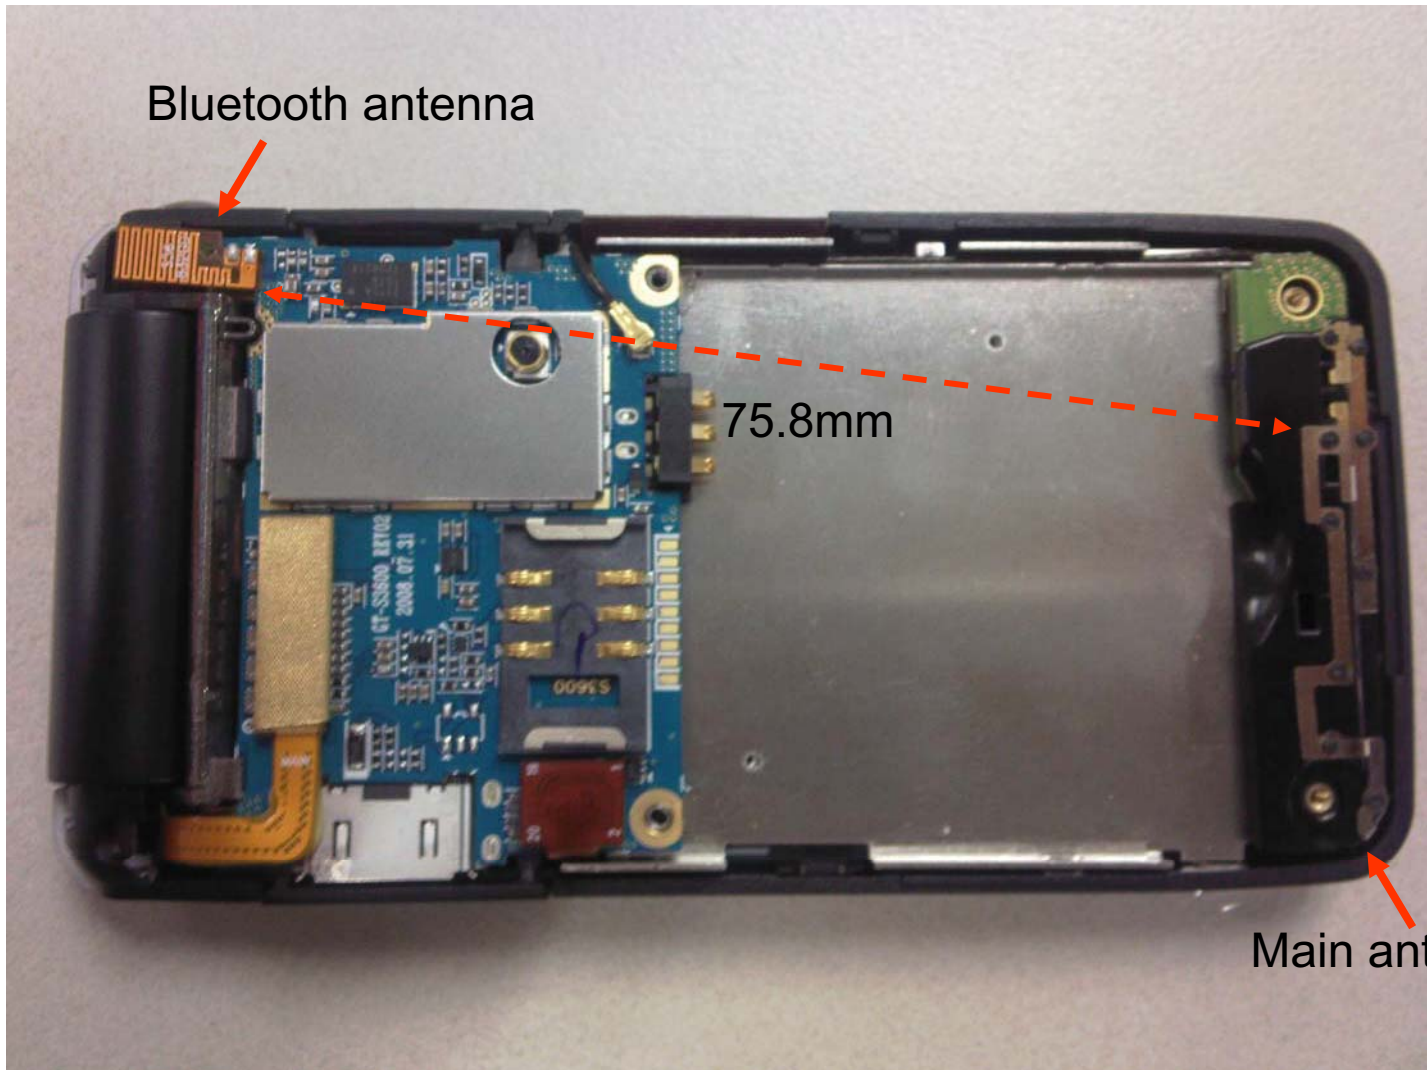

GT-S3600\_LCD\_REVO.2 © 2008.07.15

\* Placement of each Antenna(S3600)

\* Distance Between BT Antenna and Main Antenna

\* Antenna pattern

GSM850, GSM900

DCS1800, PCS1900