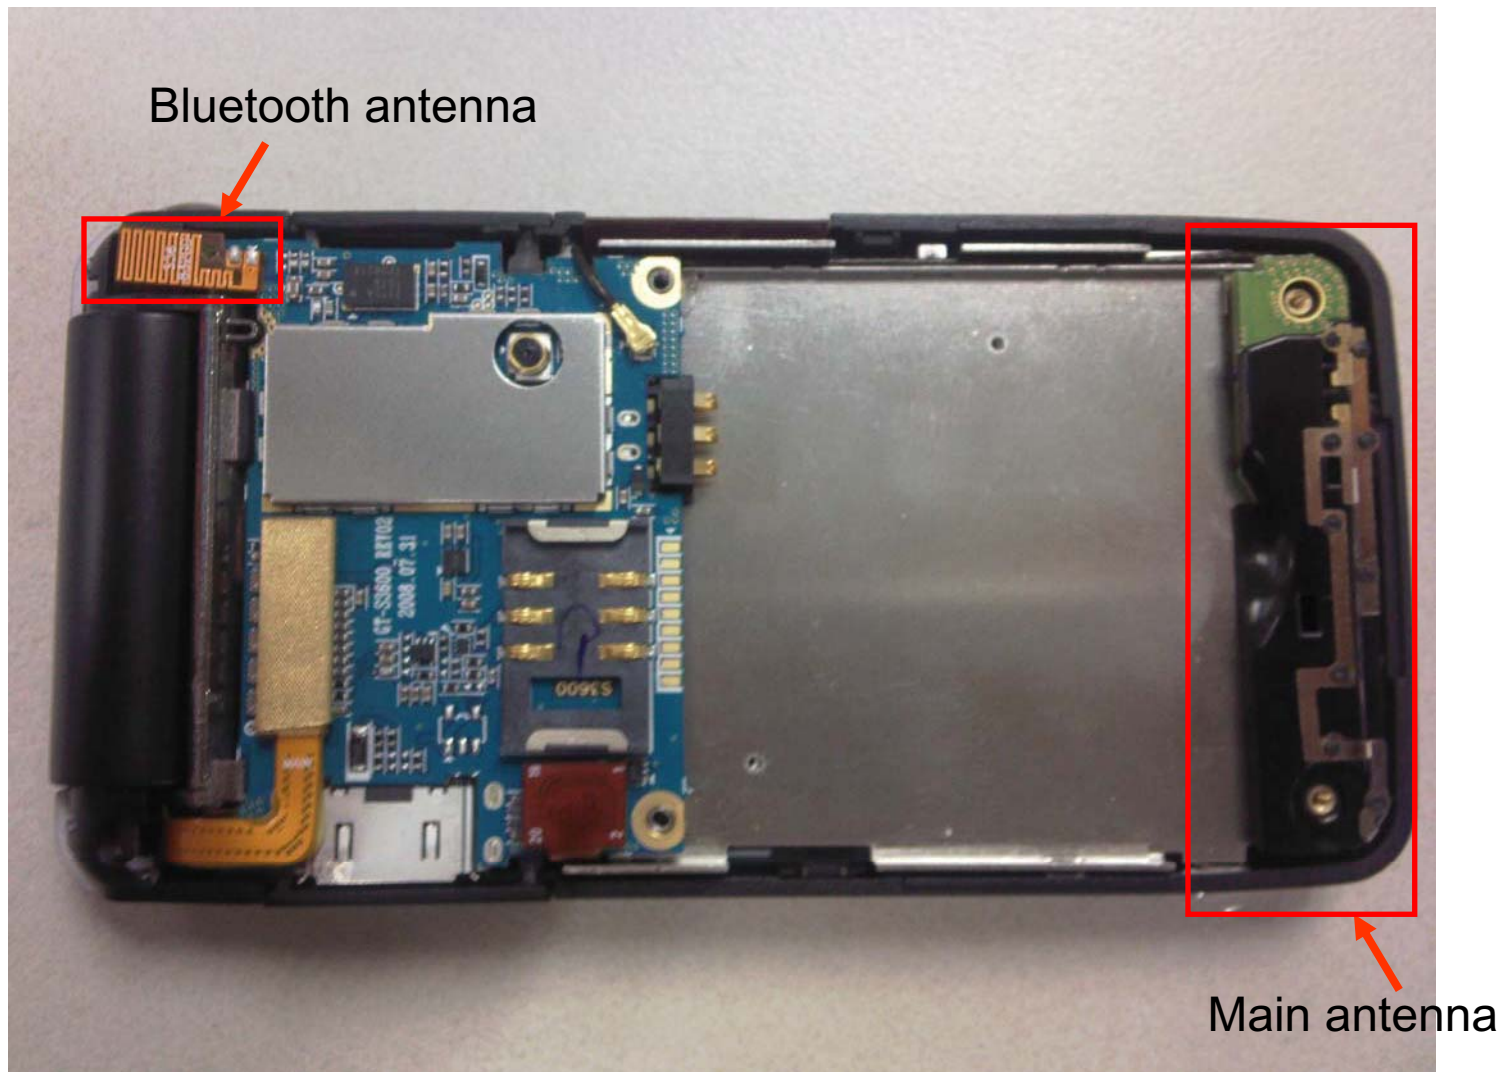

GT-S3600\_LCD\_REVO.2 © 2008.07.15

\* Placement of each Antenna(S3600)

\* Distance Between BT Antenna and Main Antenna

\* Antenna pattern

GSM850, GSM900

DCS1800, PCS1900