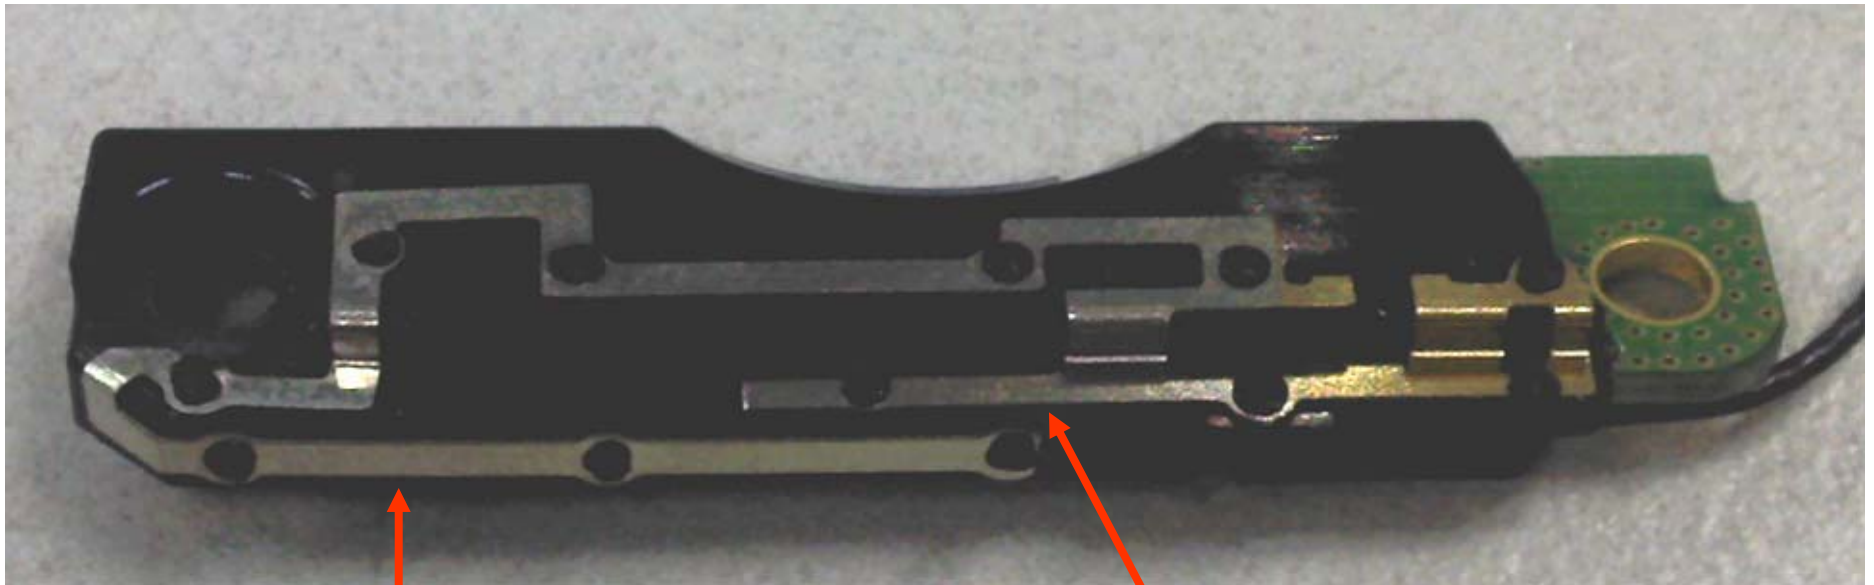

GT-S3600\_LCD\_REVO.2 © 2008.07.15

\* Placement of each Antenna(S3600)

\* Distance Between BT Antenna and Main Antenna

\* Antenna pattern

GSM850, GSM900

DCS1800, PCS1900